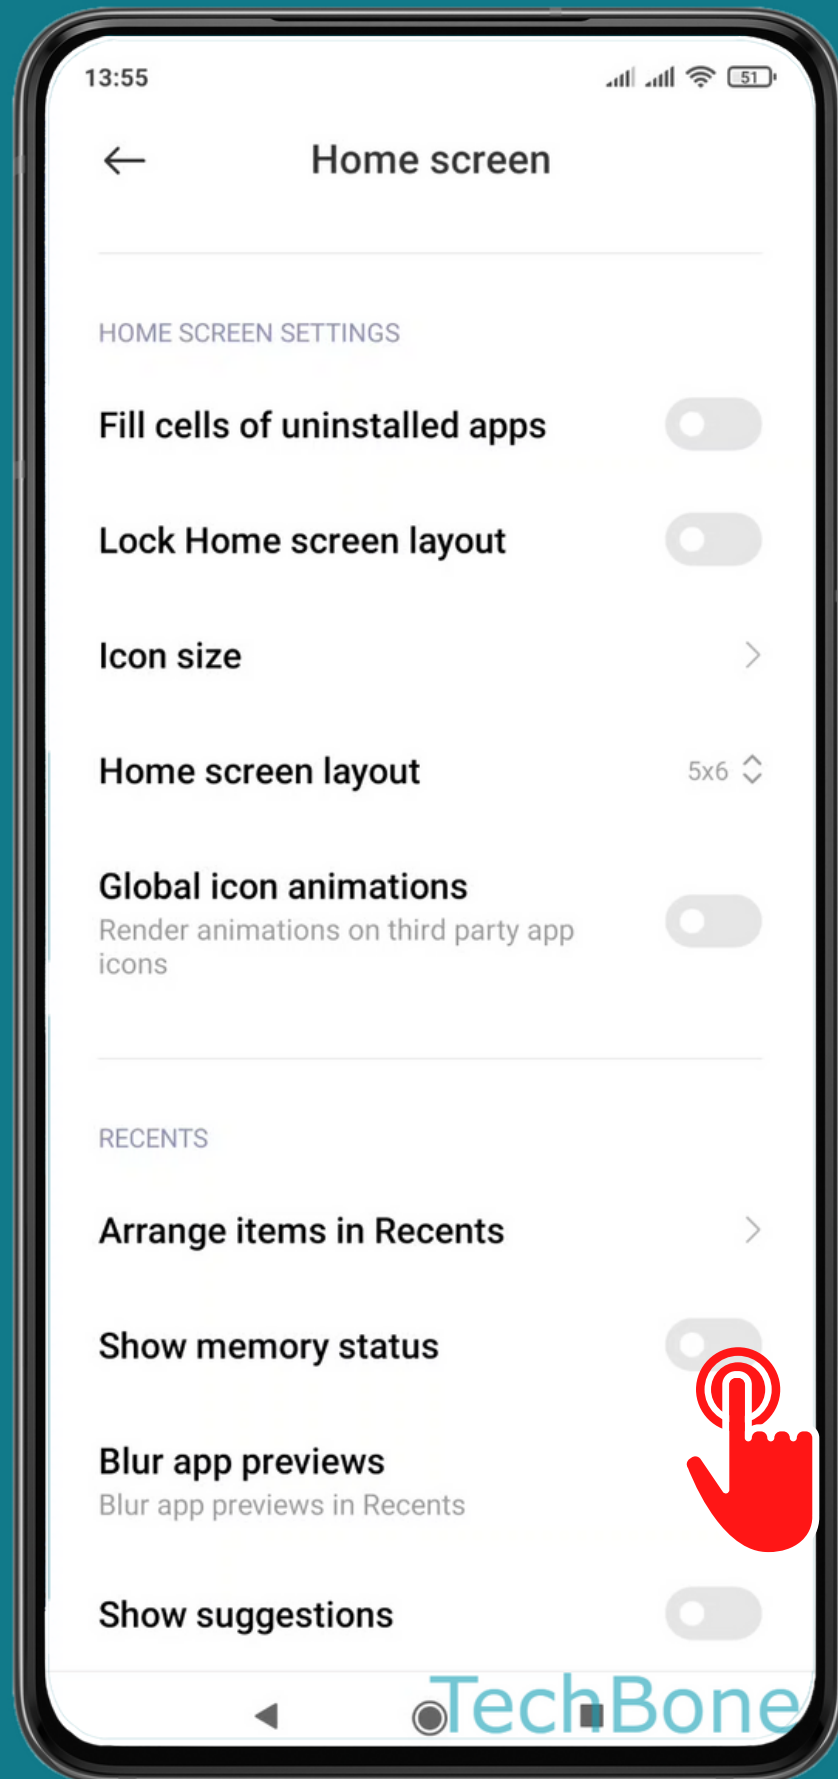

XIAOMI

Android 11 - MIUI 12

HOW TO DISPLAY MEMORY STATUS IN RECENTS APPS

Tap on **Settings**

Tap on
Home screen

Turn on/off Show memory status

Done!