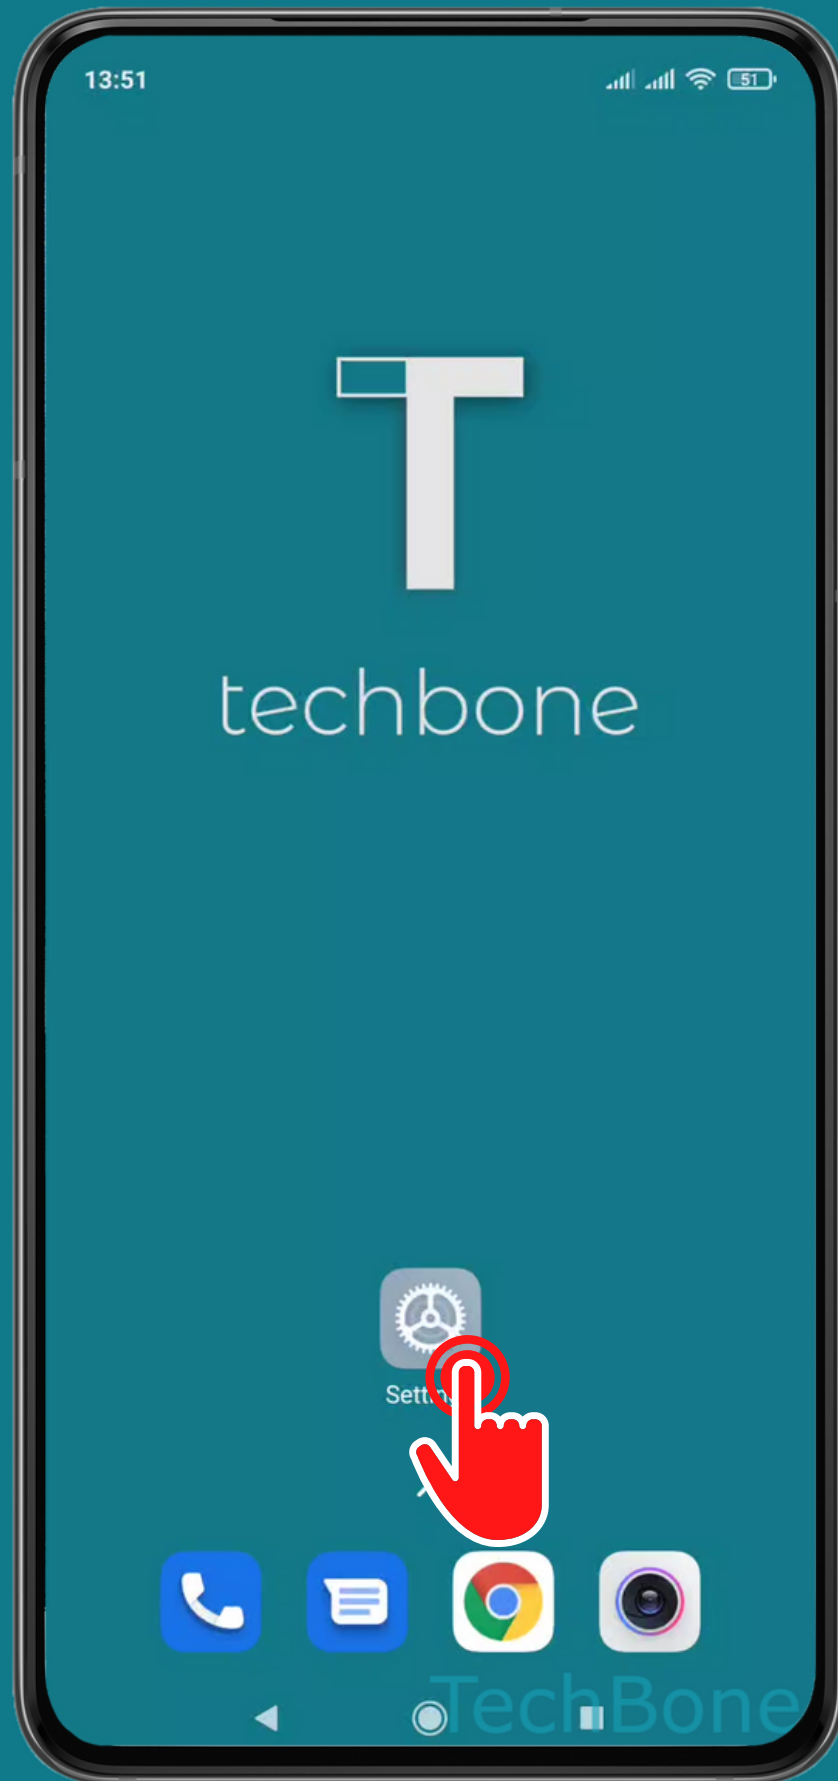

XIAOMI

Android 11 - MIUI 12

HOW TO DISPLAY MEMORY STATUS IN RECENTS APPS

Tap on **Settings**

Tap on
Home screen

Turn on/off Show memory status

Done!