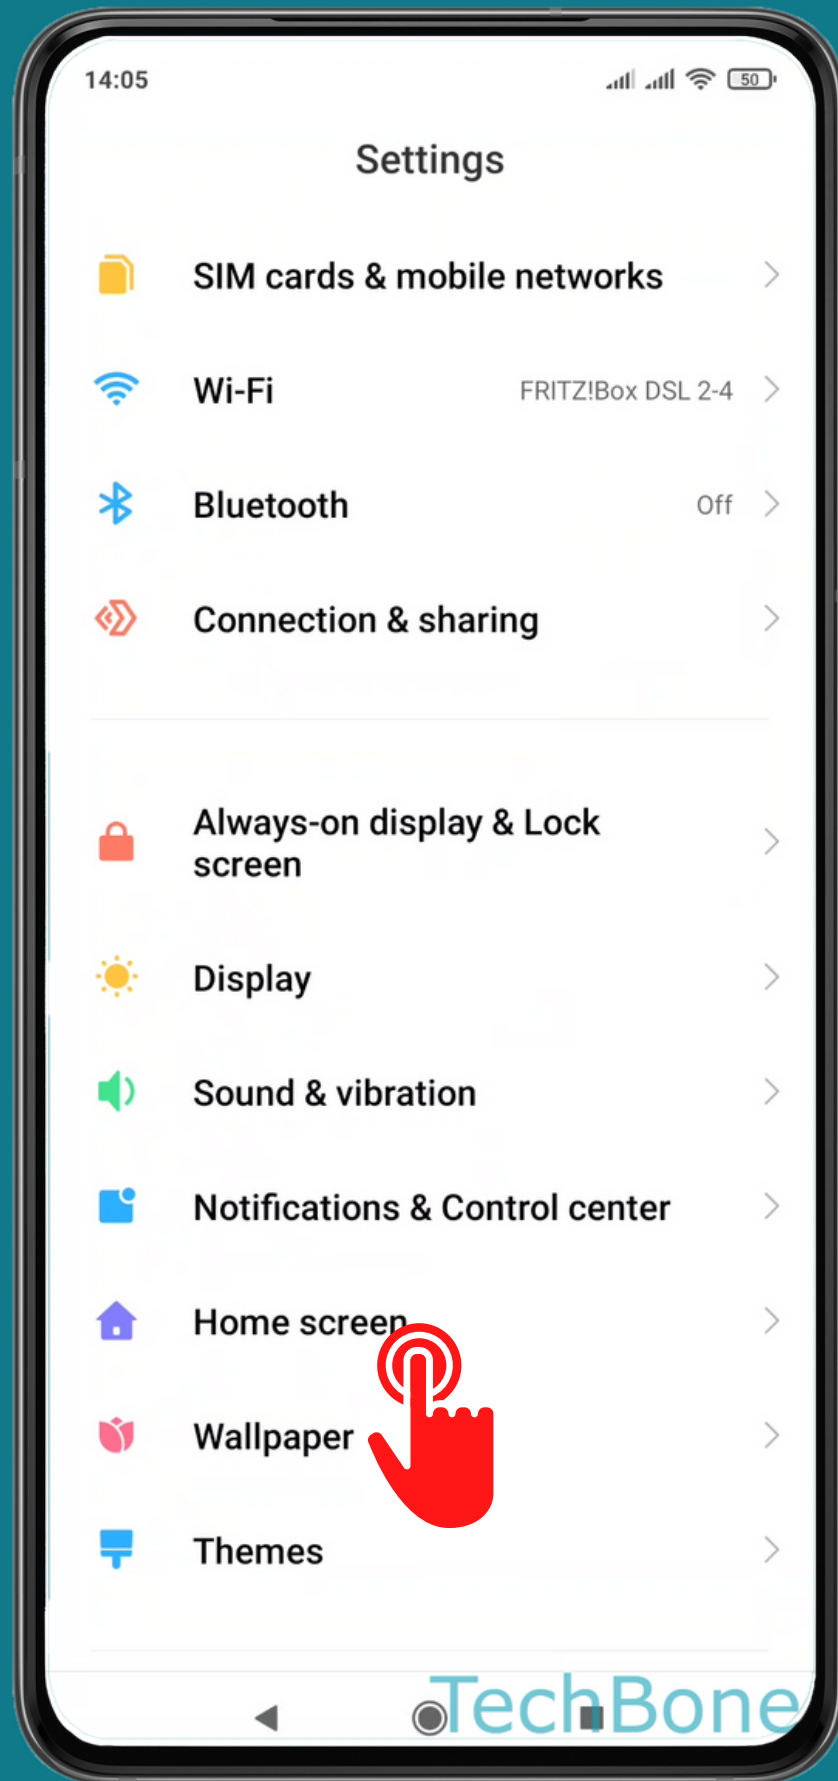

XIAOMI

Android 11 - MIUI 12

HOW TO DISPLAY MEMORY STATUS IN RECENTS APPS

Tap on **Settings**

Tap on
Home screen

Turn on/off Show memory status

Done!