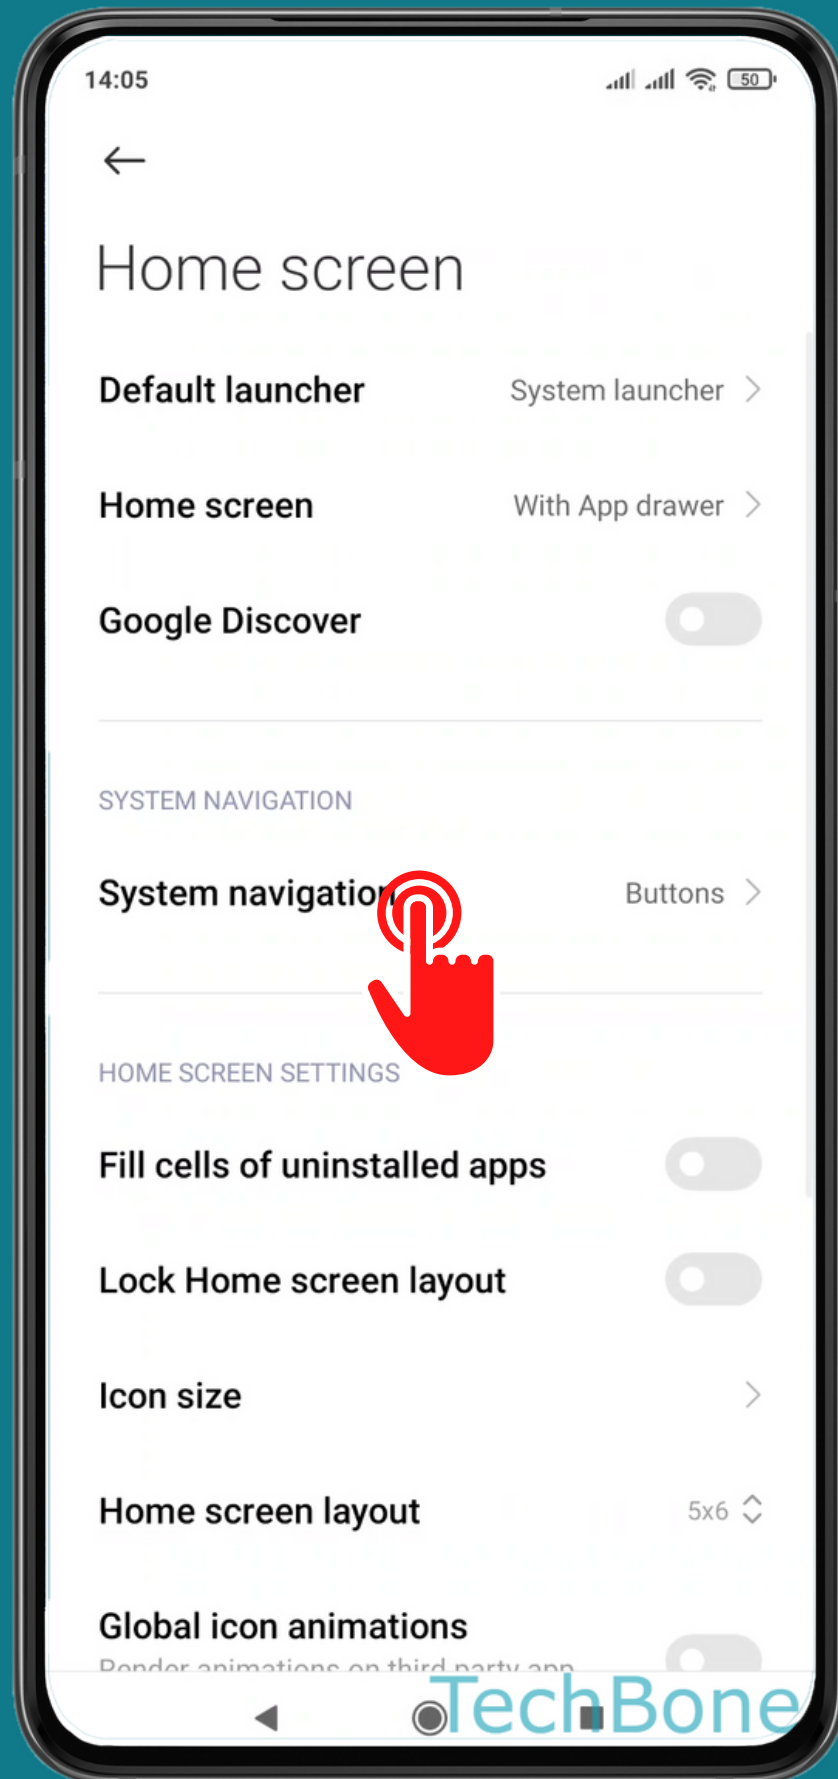

XIAOMI

Android 11 - MIUI 12

HOW TO MIRROR THE NAVIGATION BUTTONS

Tap on **Settings**

Tap on
Home screen

Tap on System navigation

Enable or disable Mirror buttons

Done!