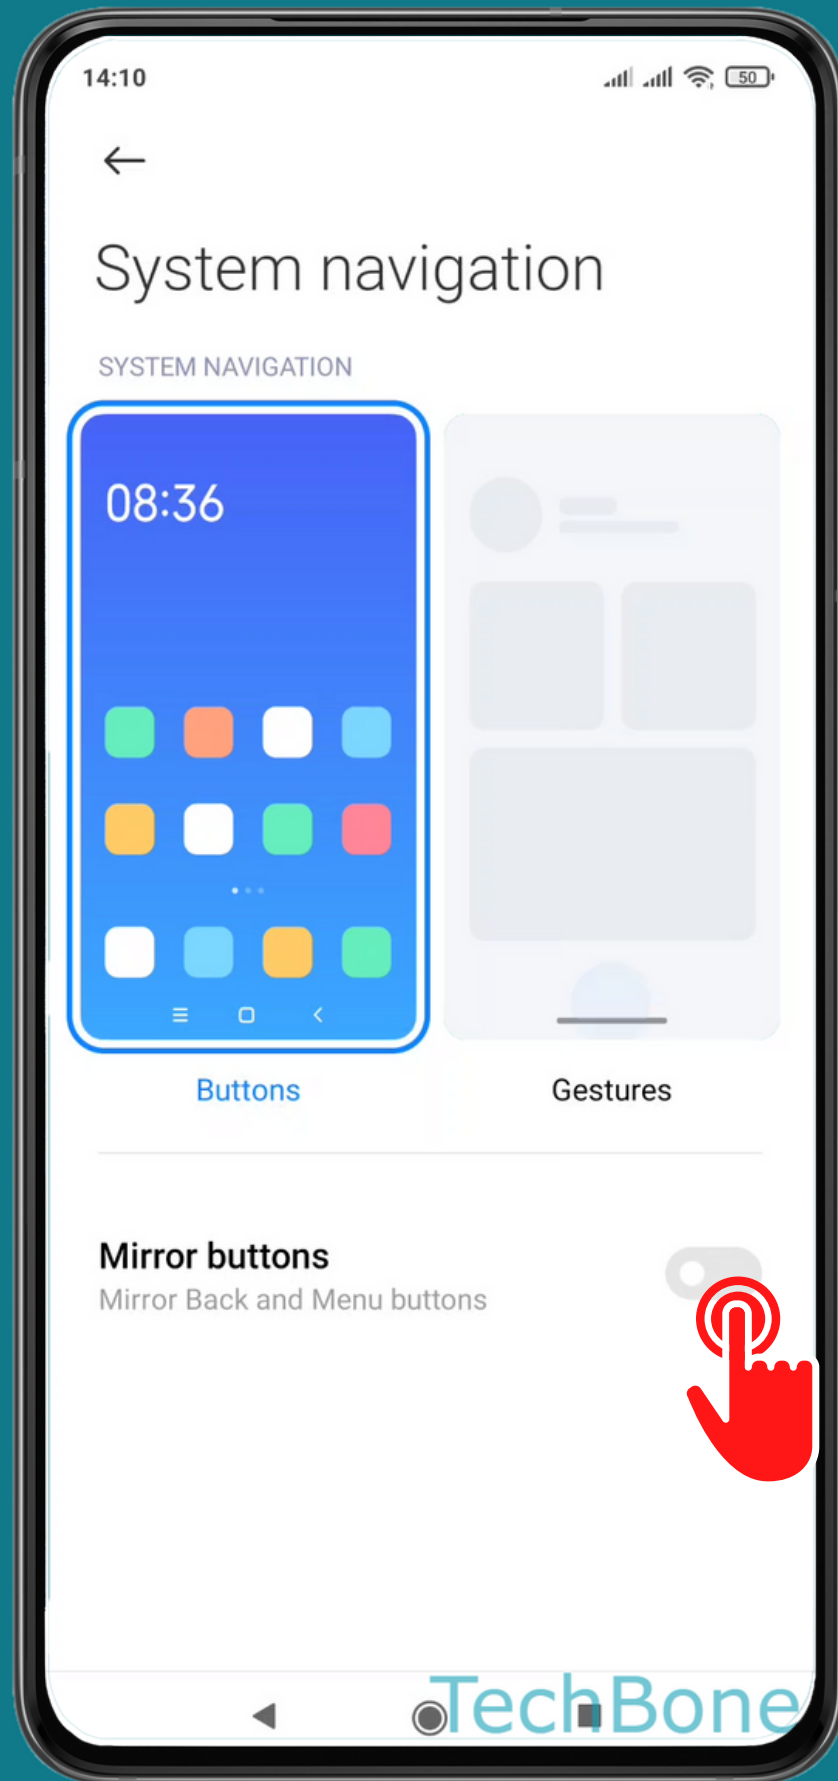

XIAOMI

Android 11 - MIUI 12

HOW TO MIRROR THE NAVIGATION BUTTONS

Tap on **Settings**

Tap on
Home screen

Tap on System navigation

Enable or disable Mirror buttons

Done!