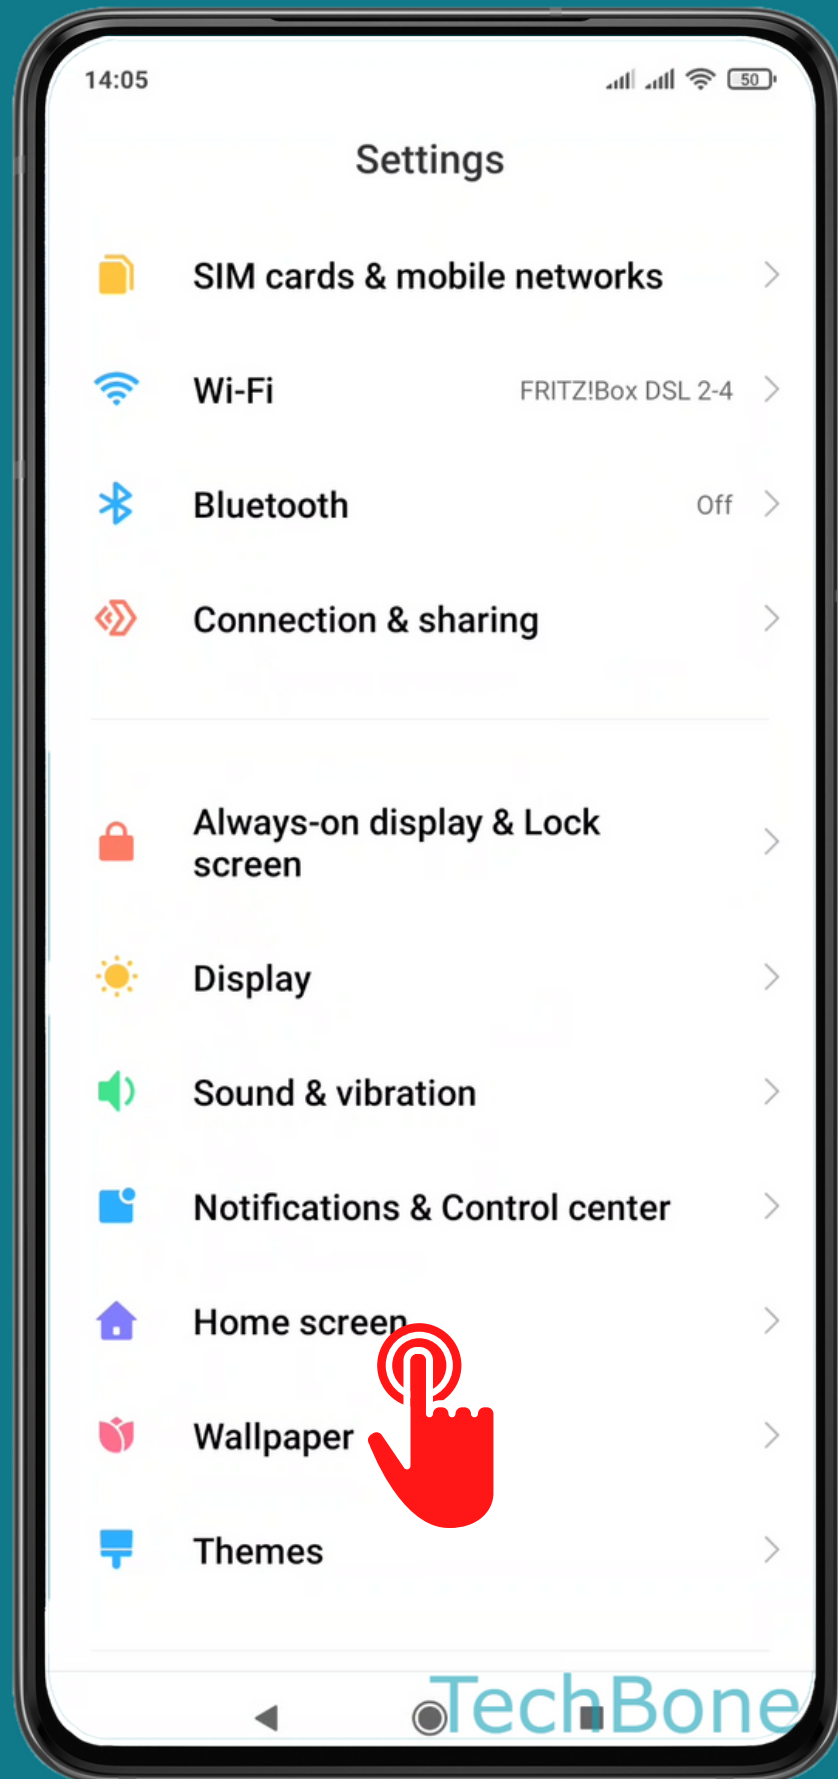

XIAOMI

Android 11 - MIUI 12

HOW TO MIRROR THE NAVIGATION BUTTONS

Tap on **Settings**

Tap on
Home screen

Tap on System navigation

Enable or disable Mirror buttons

Done!