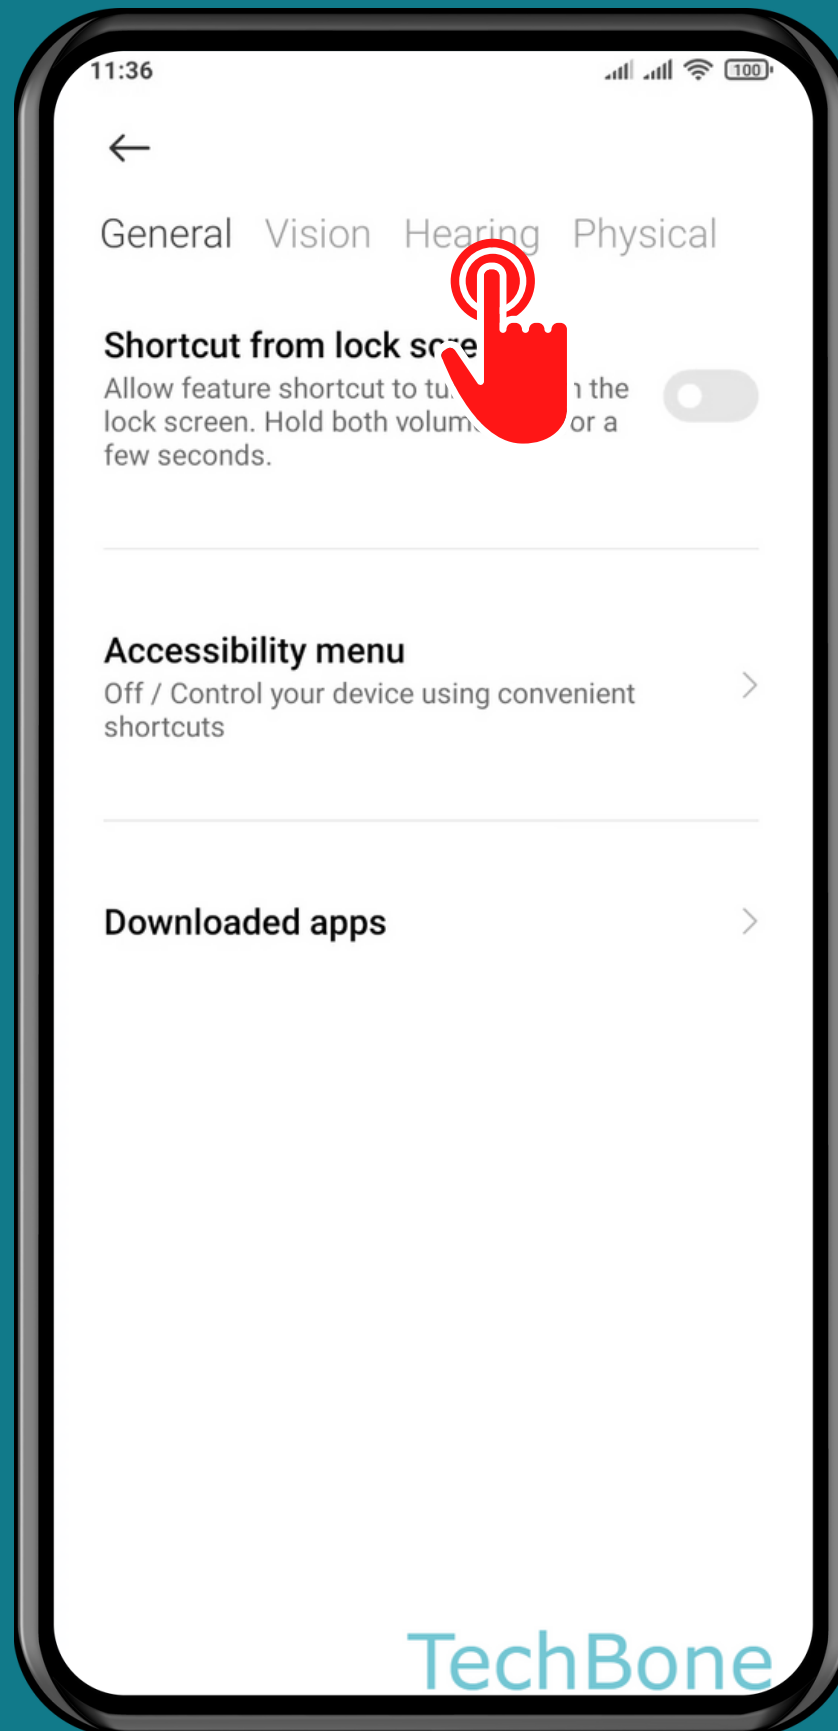

XIAOMI

Android 11 - MIUI 12

HOW TO TURN ON/OFF MONO AUDIO

Tap on **Settings**

Tap on Additional settings

Tap on Accessibility

Tap on Hearing

Turn On/Off Mono audio