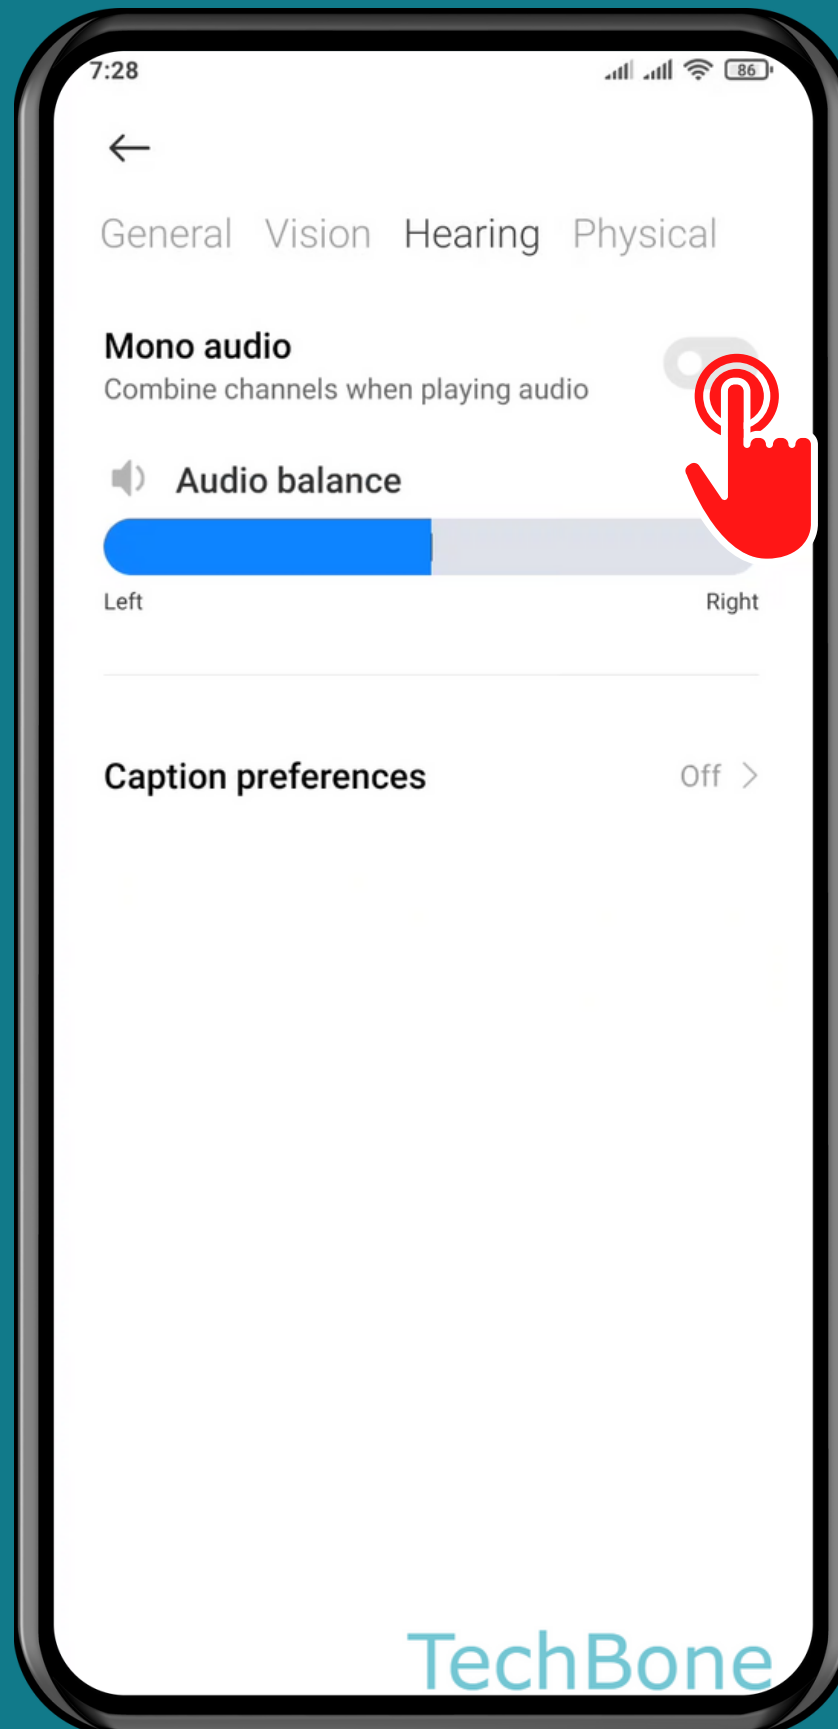

XIAOMI

Android 11 - MIUI 12

HOW TO TURN ON/OFF MONO AUDIO

Tap on **Settings**

Tap on Additional settings

Tap on Accessibility

Tap on Hearing

Turn On/Off Mono audio