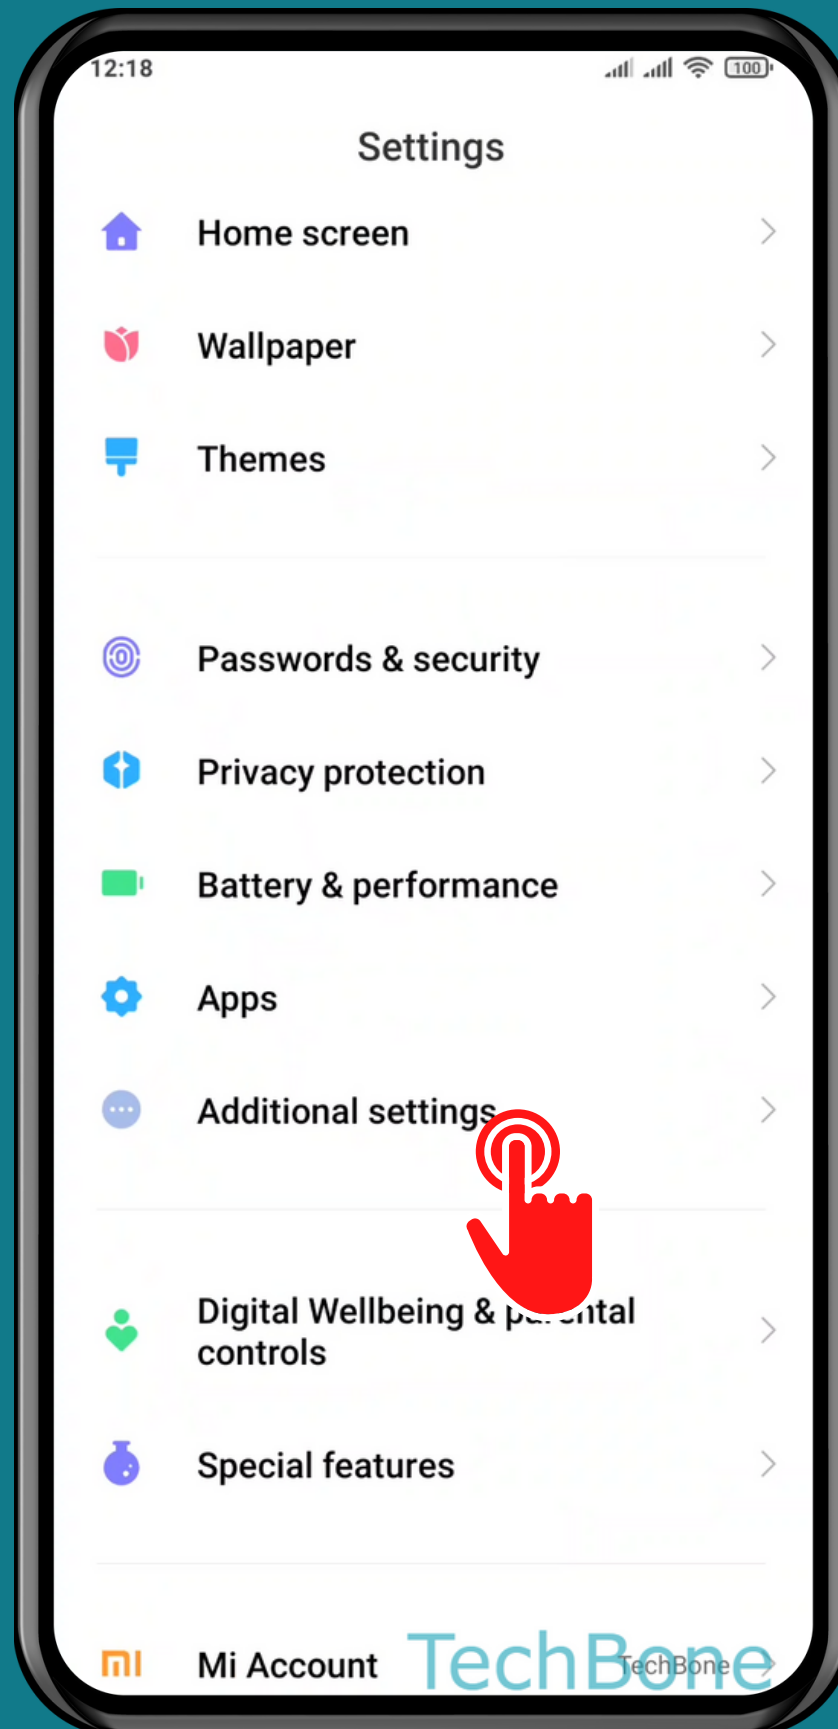

XIAOMI

Android 11 - MIUI 12

HOW TO TURN ON/OFF MONO AUDIO

Tap on **Settings**

Tap on Additional settings

Tap on Accessibility

Tap on Hearing

Turn On/Off Mono audio