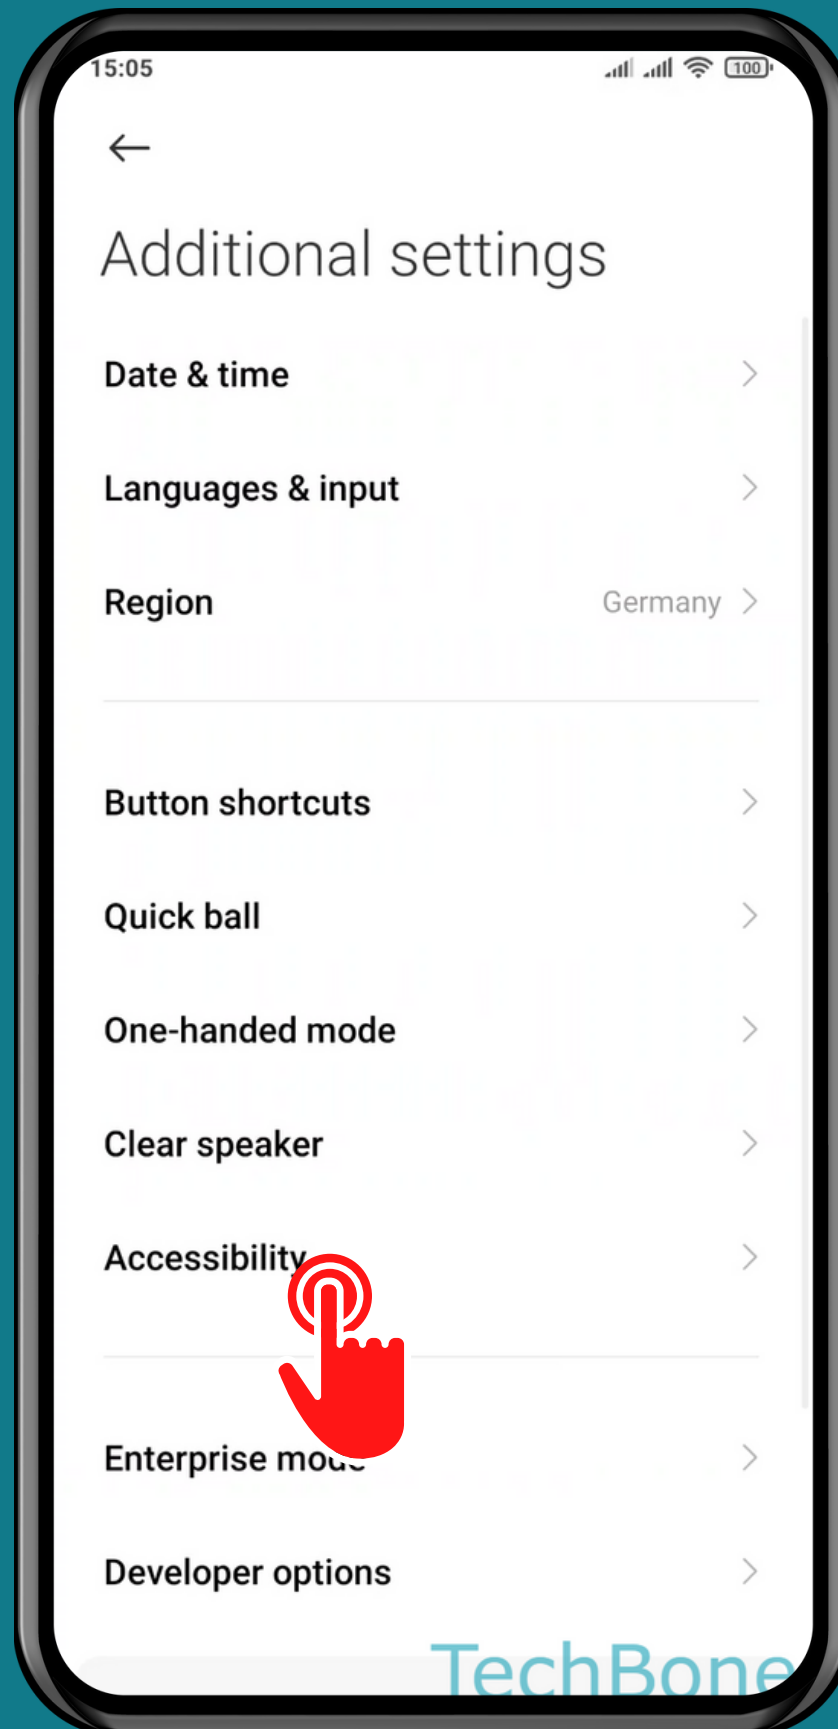

XIAOMI

Android 11 - MIUI 12

HOW TO TURN ON/OFF MONO AUDIO

Tap on **Settings**

Tap on Additional settings

Tap on Accessibility

Tap on Hearing

Turn On/Off Mono audio