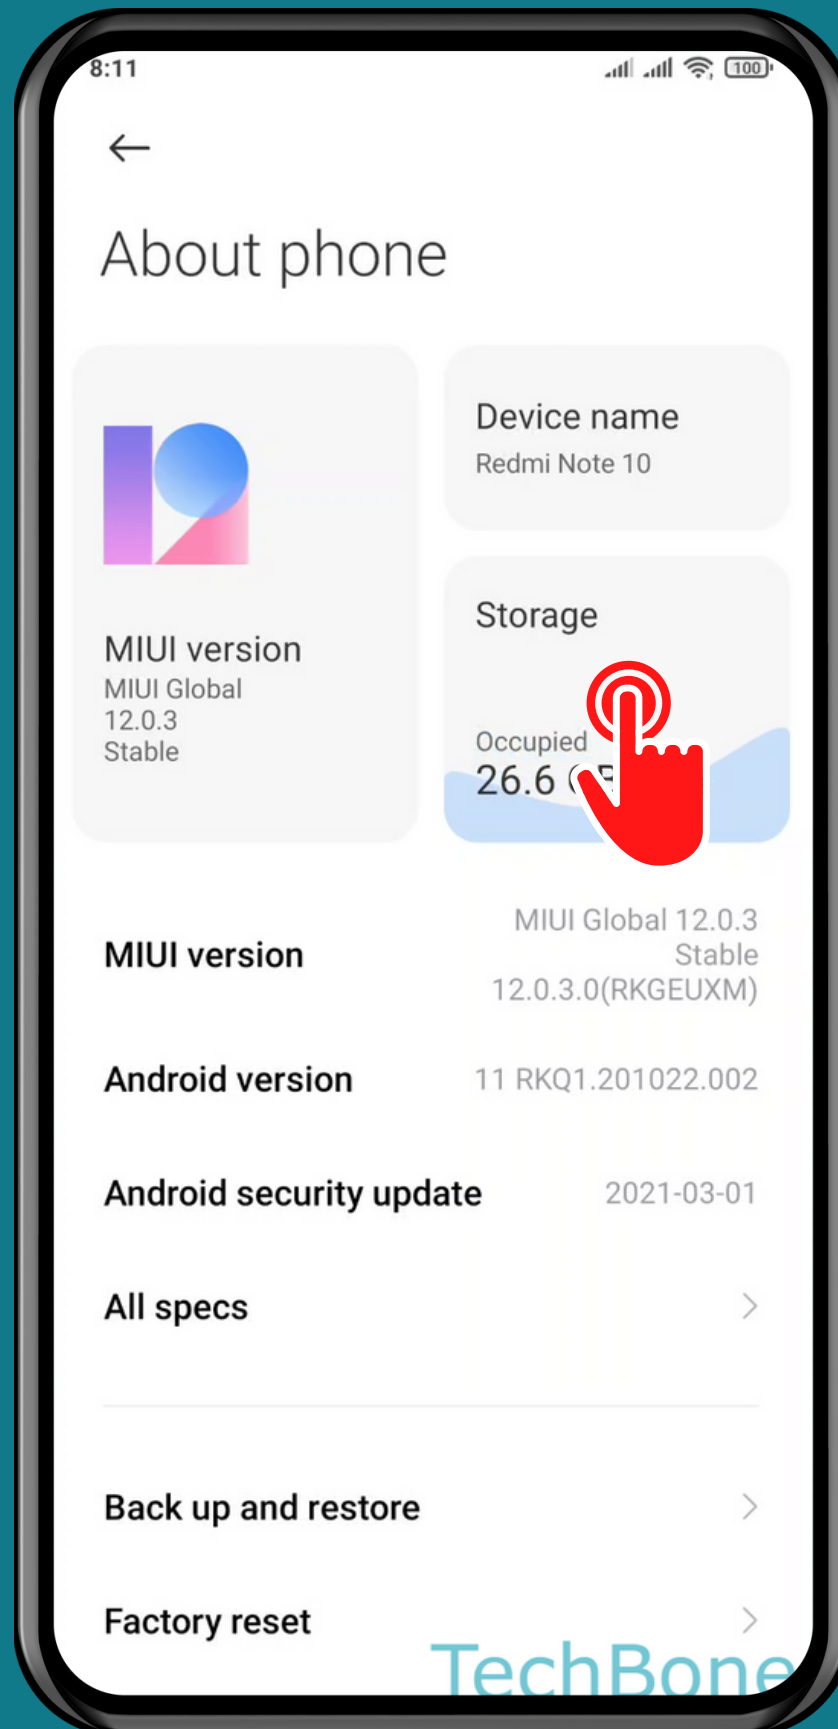

XIAOMI

Android 11 - MIUI 12

HOW TO MOUNT SD CARD

Tap on **Settings**

Tap on
About phone

Tap on Storage

Tap on
Mount SD card

Tap on Mount