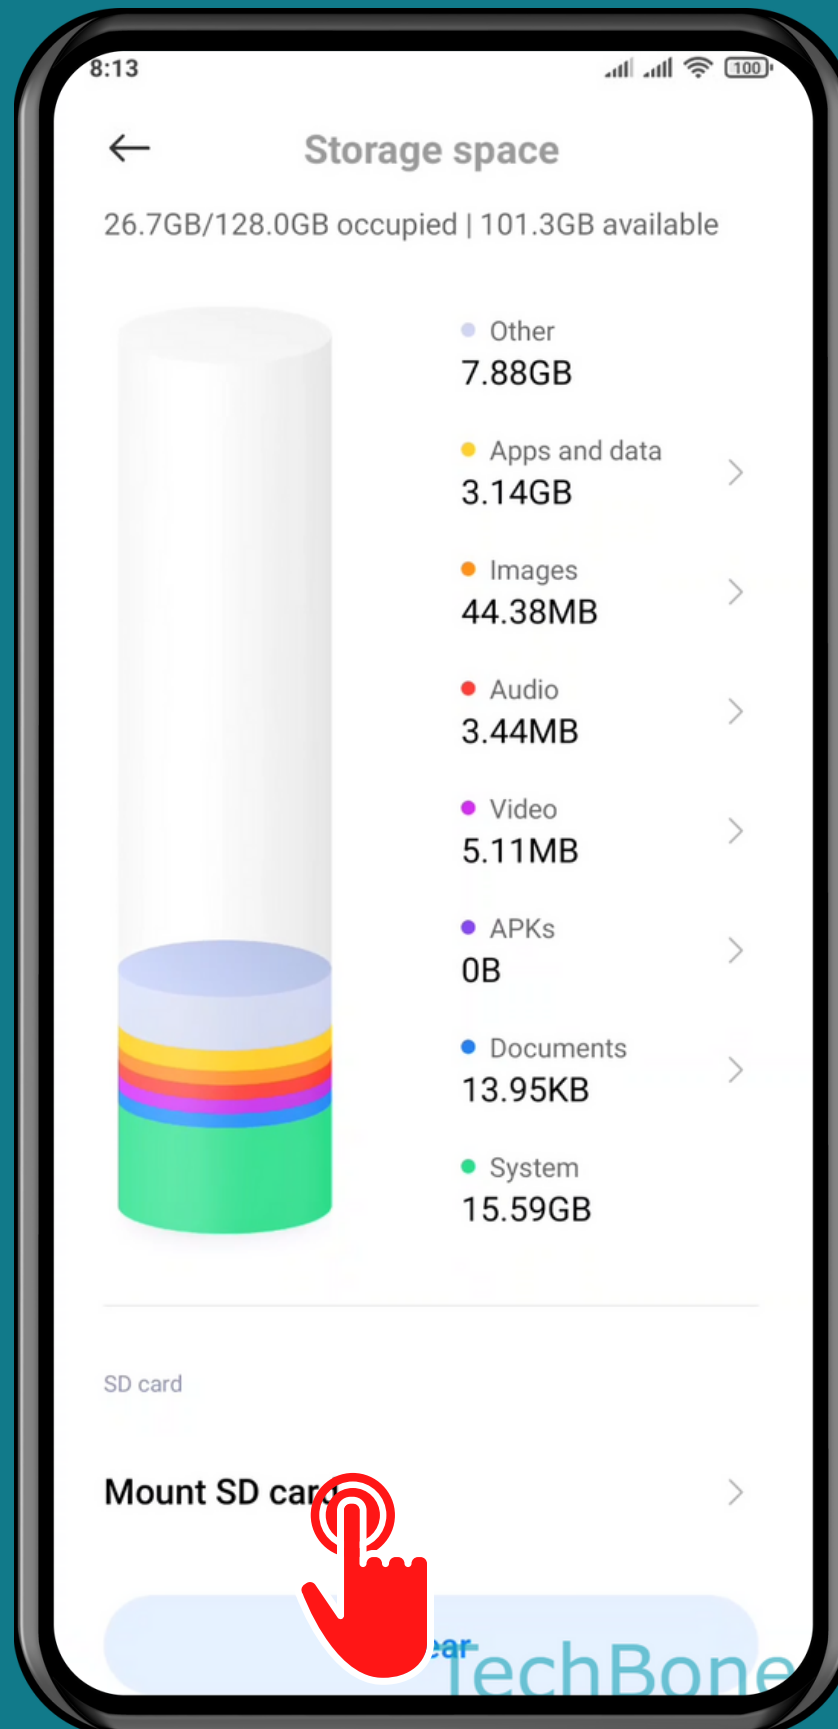

XIAOMI

Android 11 - MIUI 12

HOW TO MOUNT SD CARD

Tap on **Settings**

Tap on
About phone

Tap on Storage

Tap on
Mount SD card

Tap on Mount