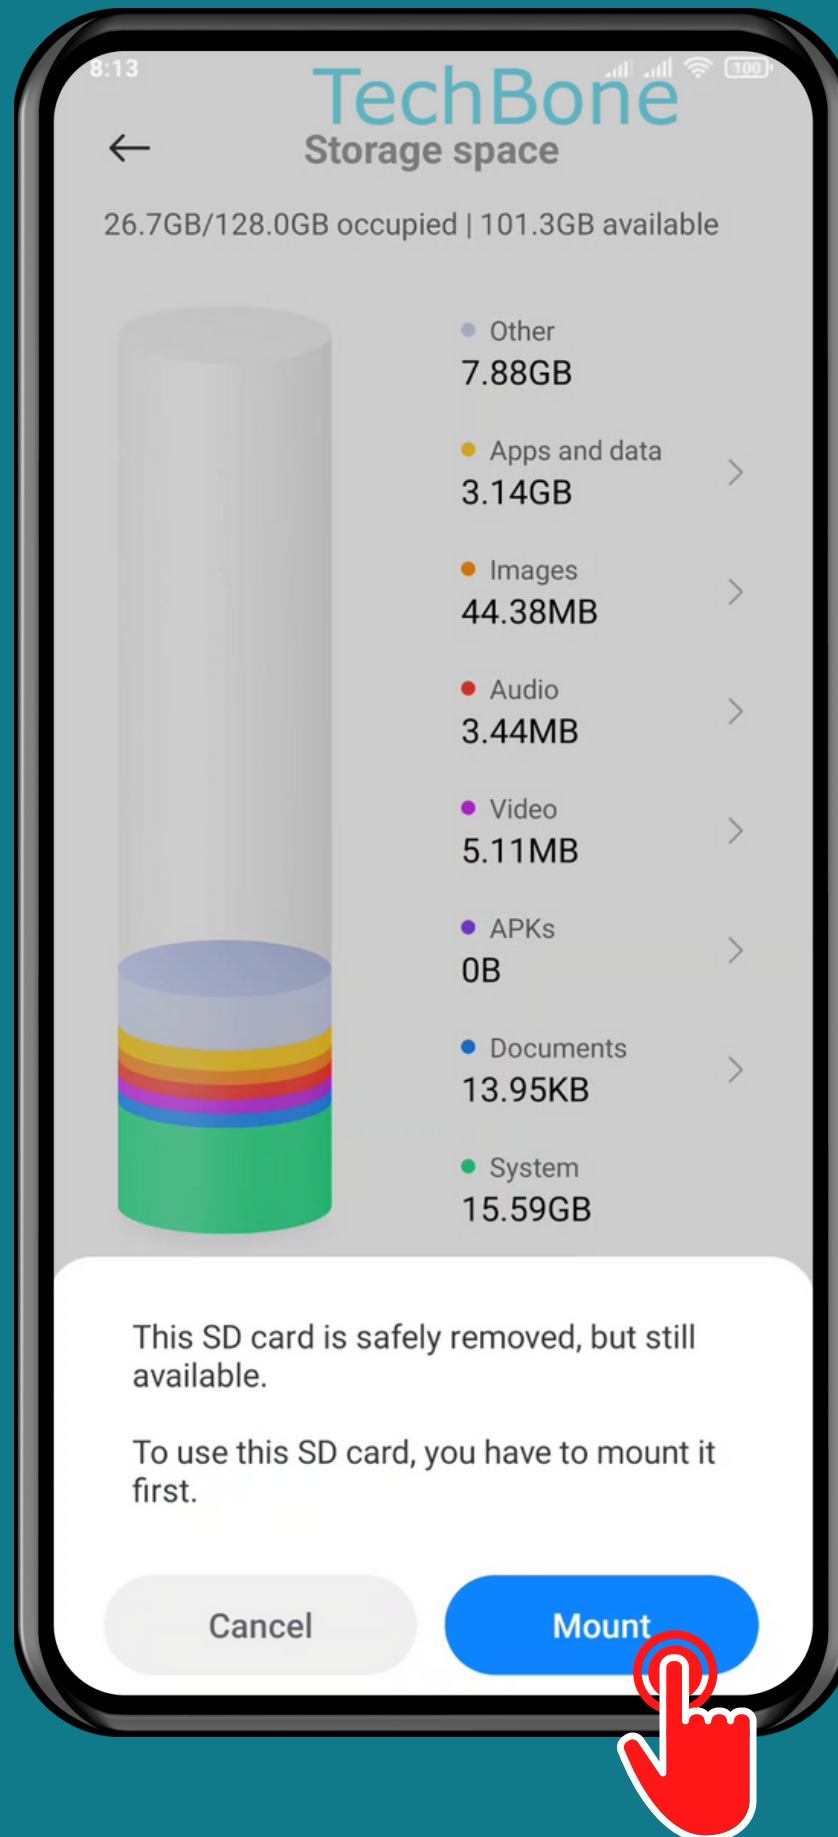

XIAOMI

Android 11 - MIUI 12

HOW TO MOUNT SD CARD

Tap on **Settings**

Tap on
About phone

Tap on Storage

Tap on
Mount SD card

Tap on Mount