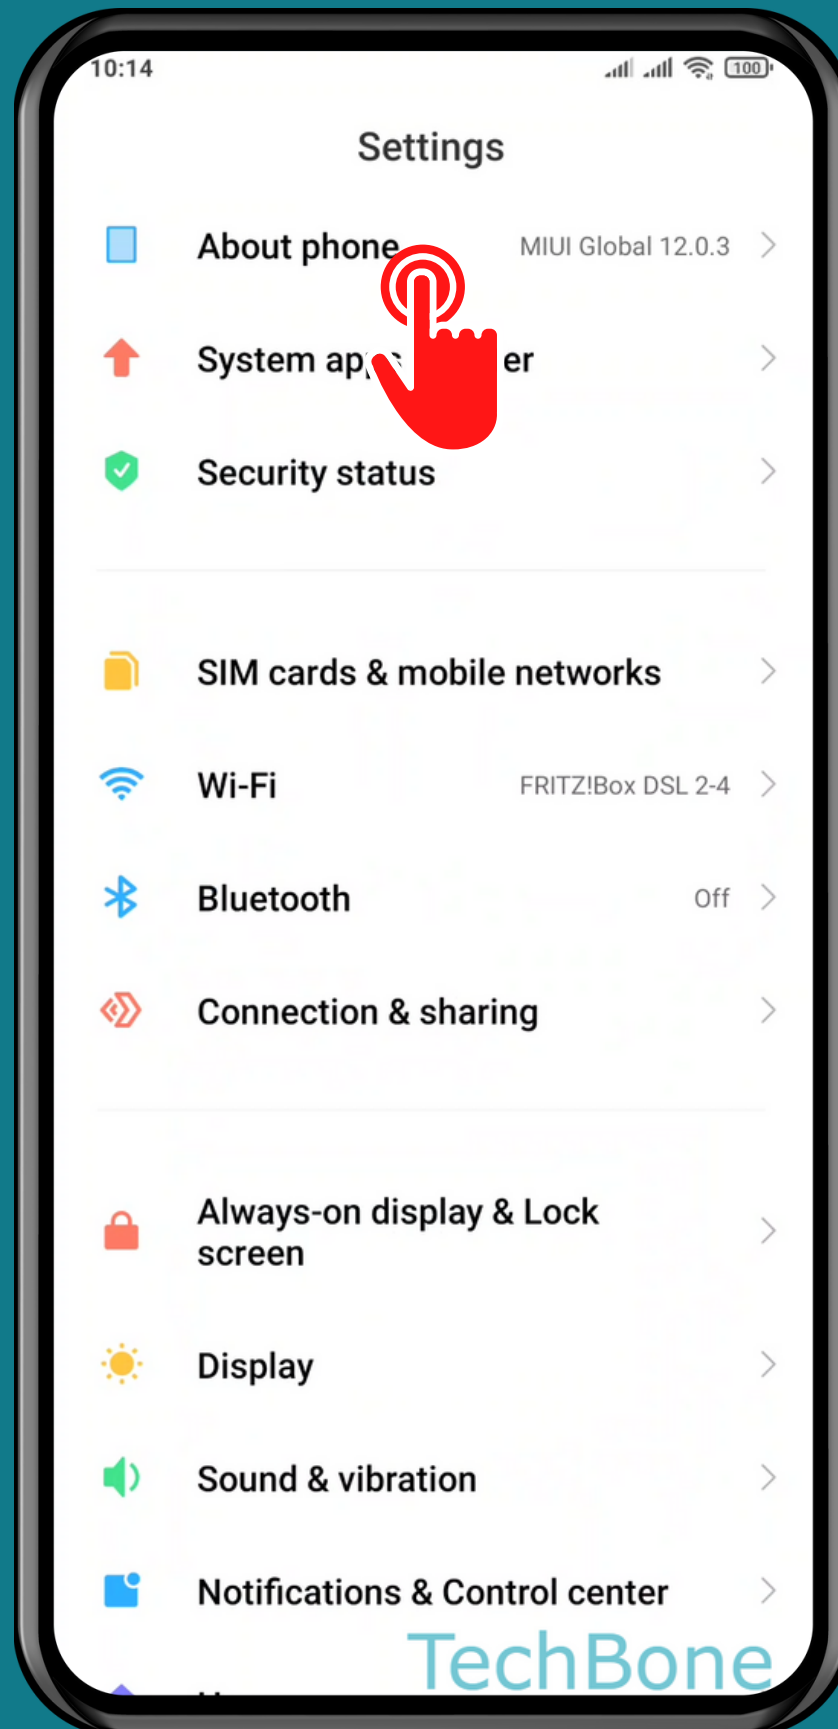

XIAOMI

Android 11 - MIUI 12

HOW TO MOUNT SD CARD

Tap on **Settings**

Tap on
About phone

Tap on Storage

Tap on
Mount SD card

Tap on Mount