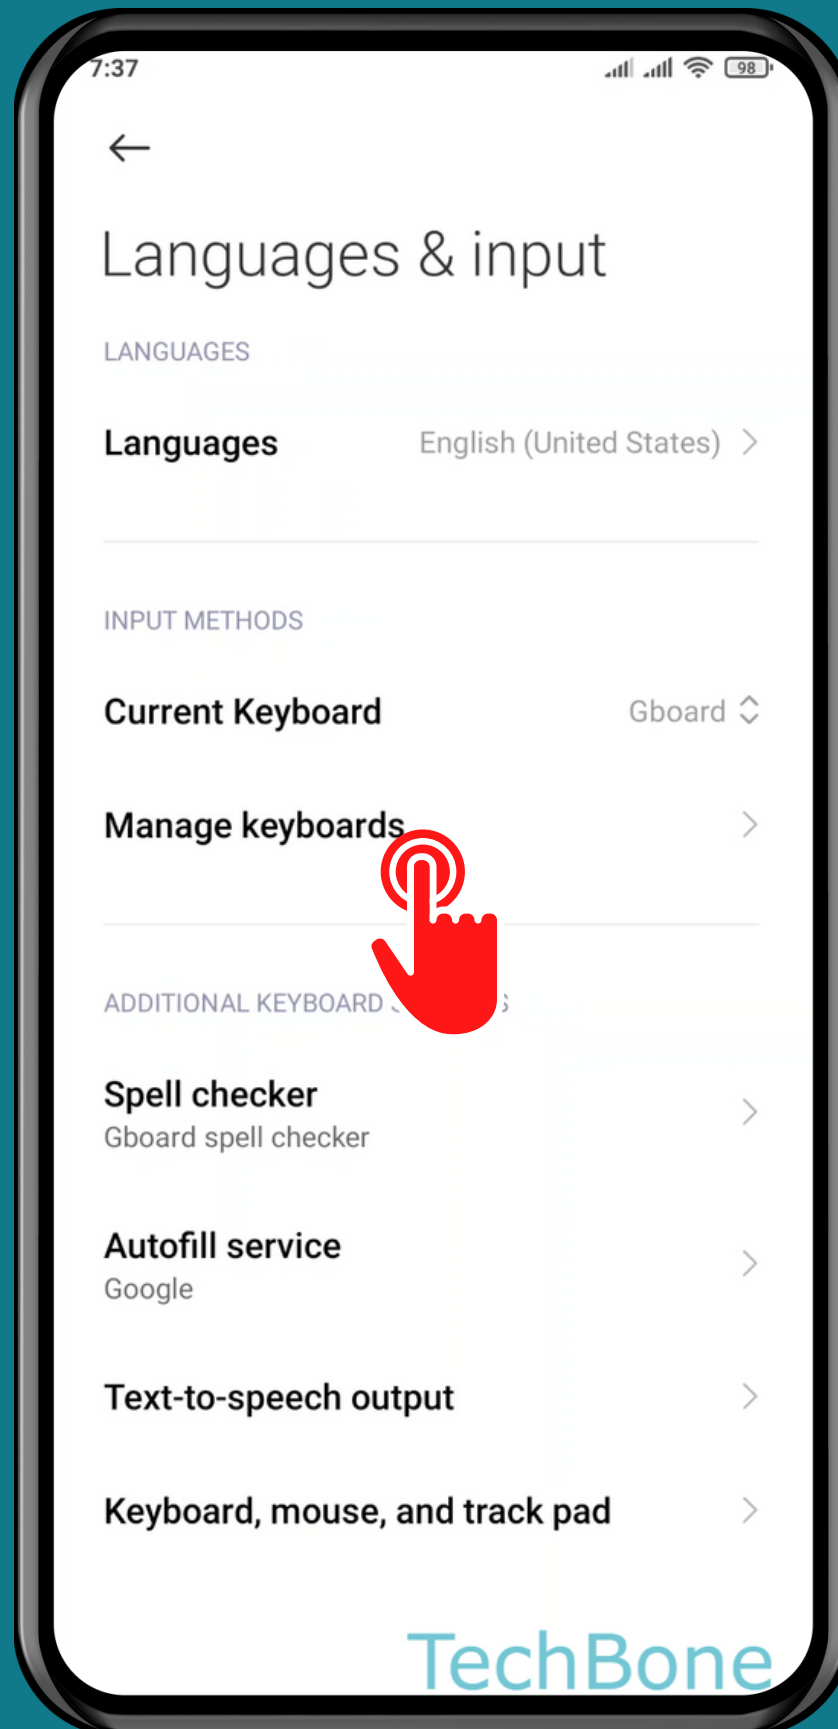

XIAOMI

Android 11 - MIUI 12

HOW TO TURN ON/OFF NEXT-WORD SUGGESTIONS

Tap on **Settings**

Tap on Additional settings

Tap on Languages & input

Tap on
Manage keyboards

Tap on **Settings**

Tap on Text correction

Turn On/Off Next-word suggestions

Done!