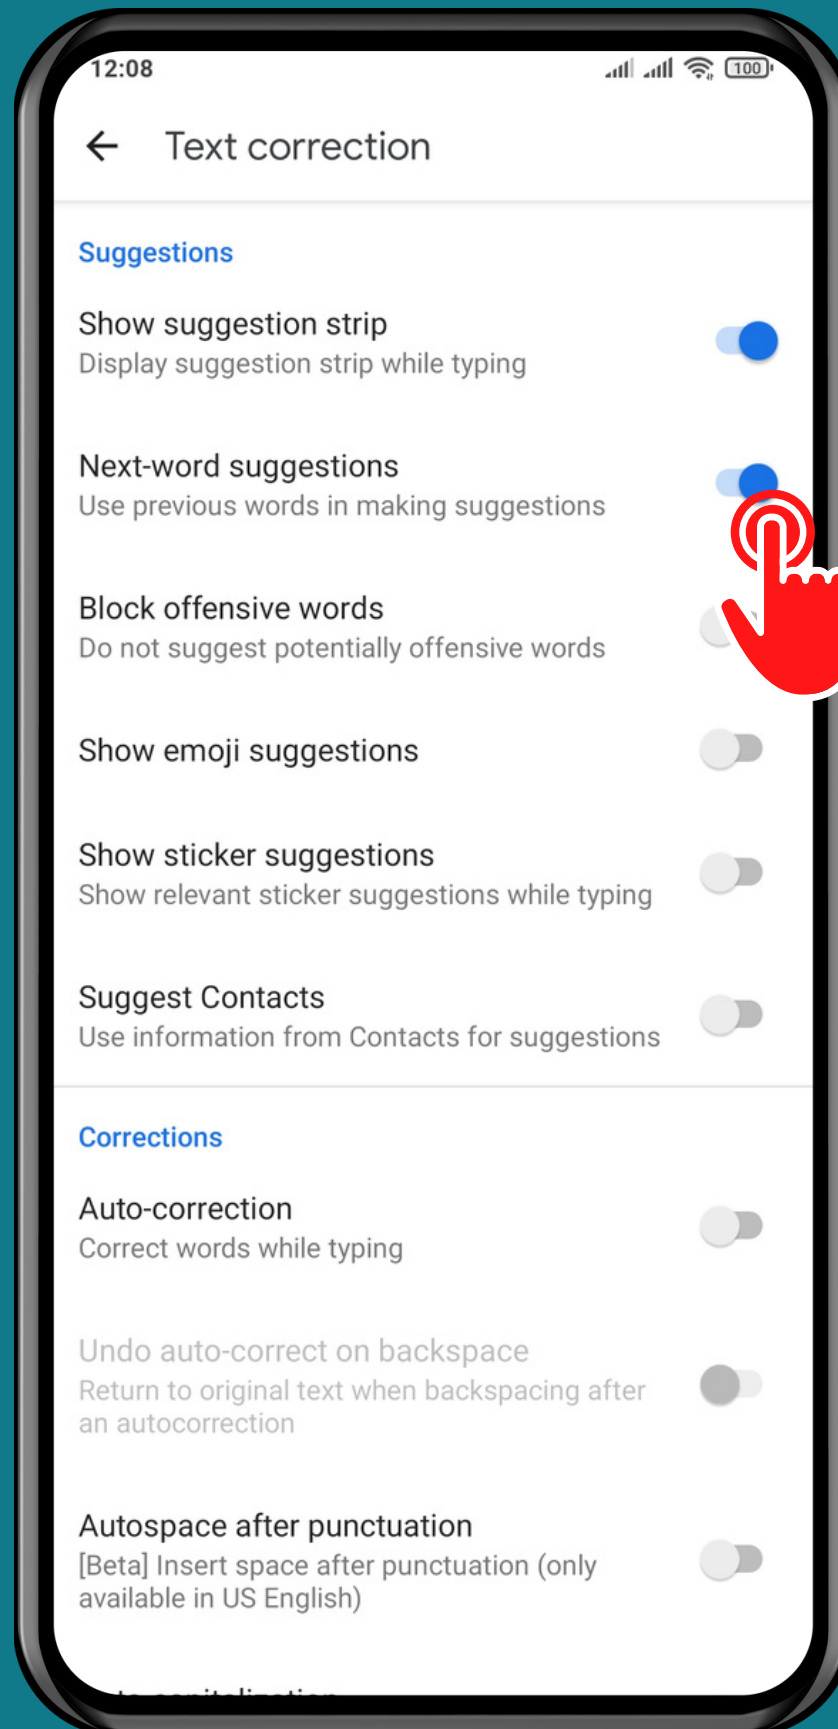

XIAOMI

Android 11 - MIUI 12

HOW TO TURN ON/OFF NEXT-WORD SUGGESTIONS

Tap on **Settings**

Tap on Additional settings

Tap on Languages & input

Tap on
Manage keyboards

Tap on **Settings**

Tap on Text correction

Turn On/Off Next-word suggestions

Done!