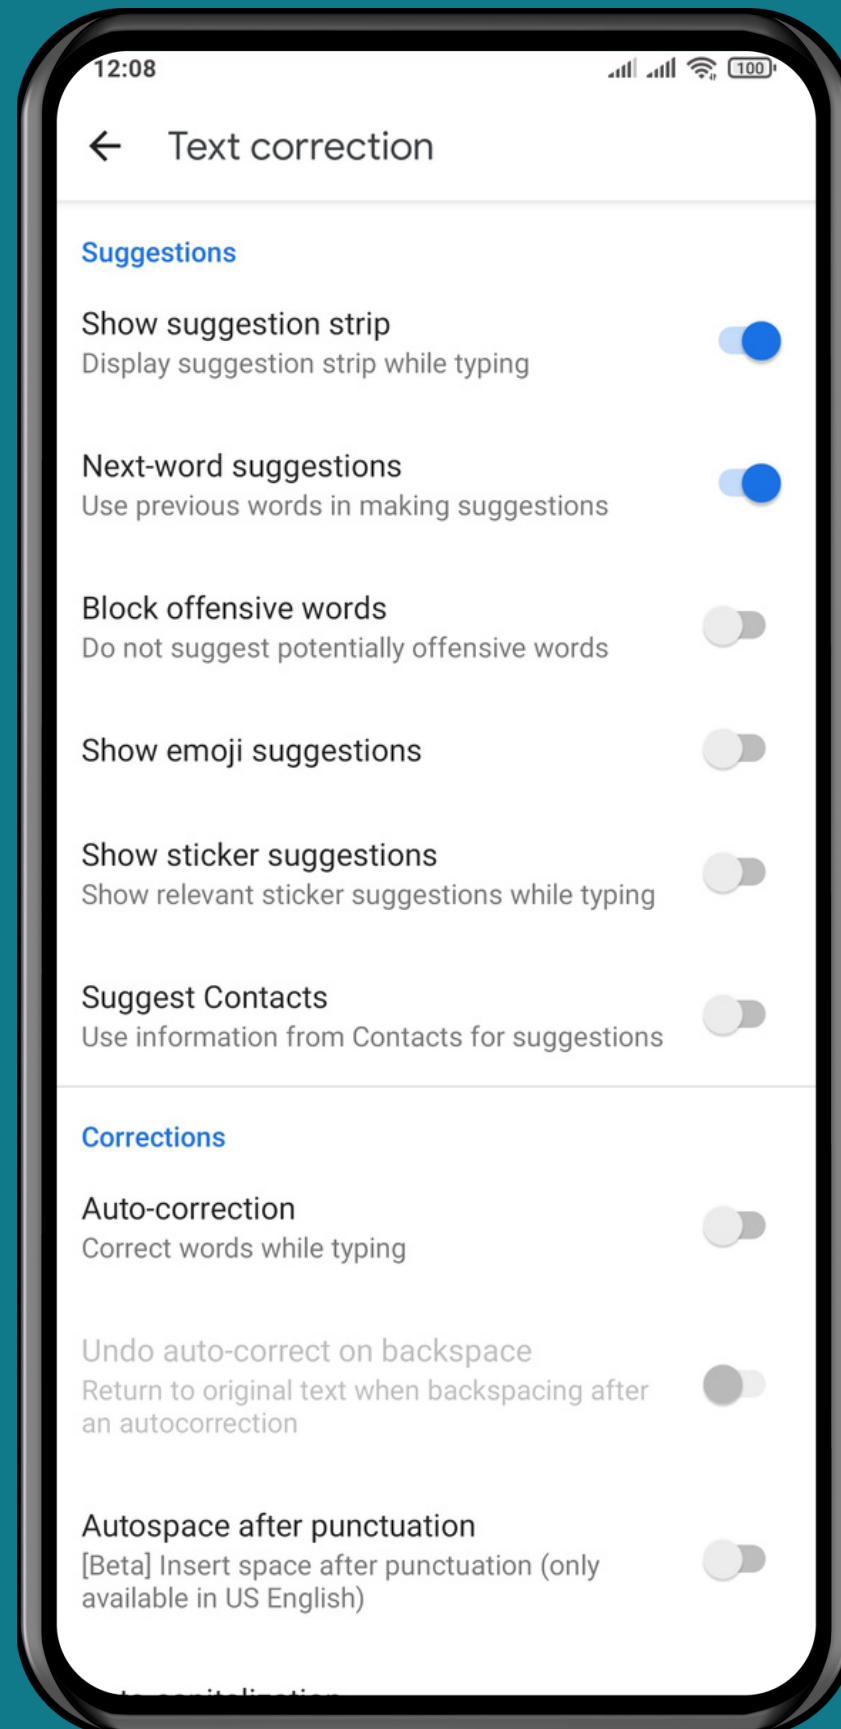

XIAOMI

Android 11 - MIUI 12

HOW TO TURN ON/OFF NEXT-WORD SUGGESTIONS

Tap on **Settings**

Tap on Additional settings

Tap on Languages & input

Tap on
Manage keyboards

Tap on **Settings**

Tap on Text correction

Turn On/Off Next-word suggestions

Done!