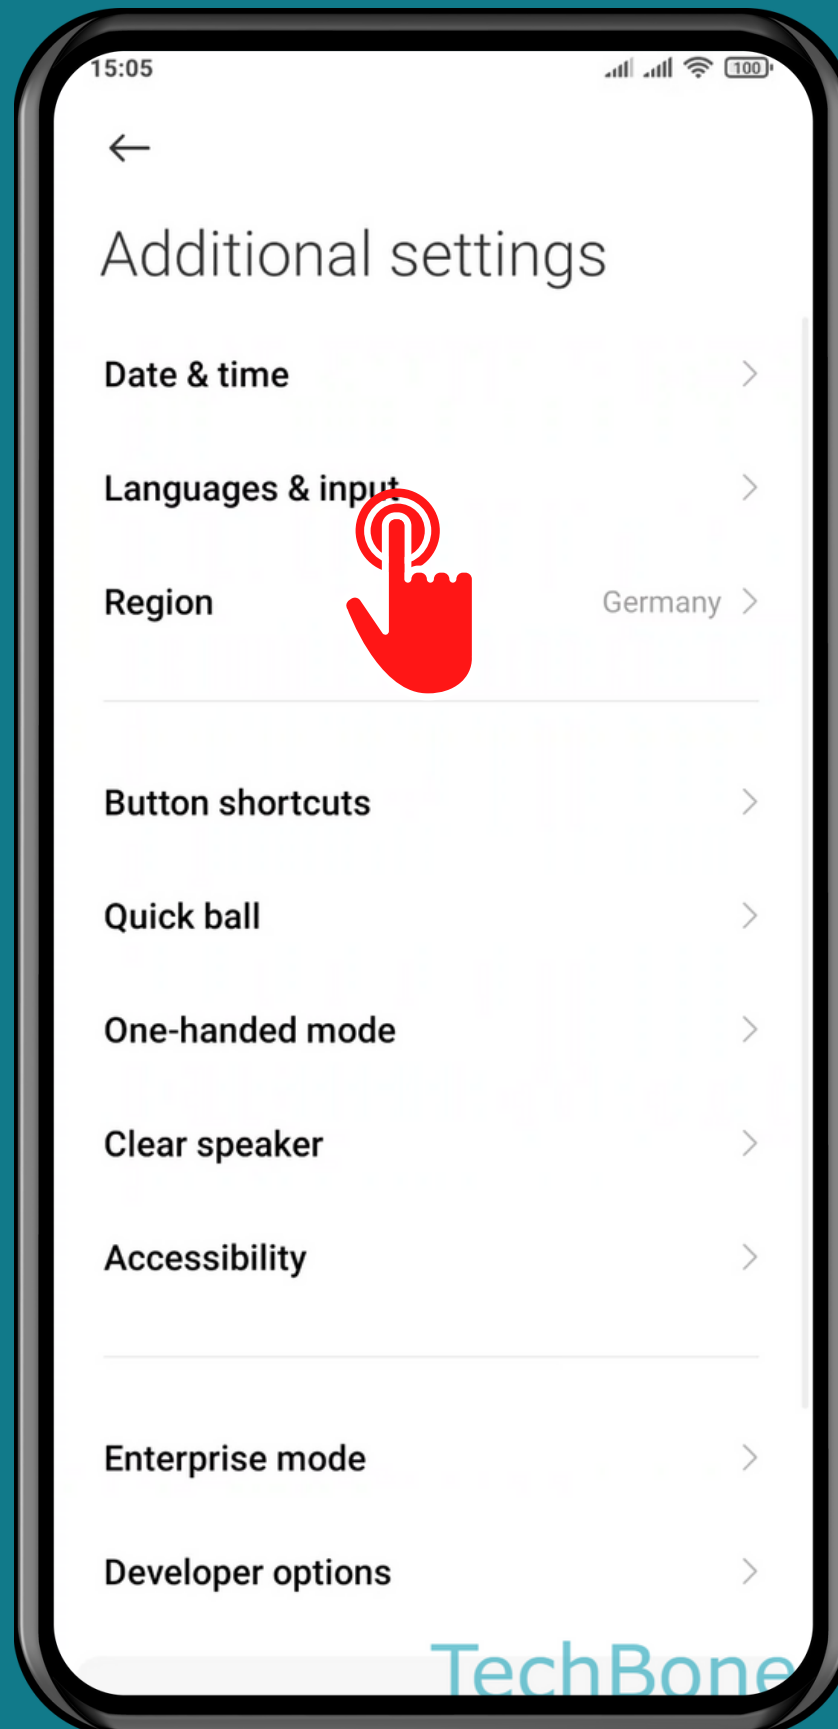

XIAOMI

Android 11 - MIUI 12

HOW TO TURN ON/OFF NEXT-WORD SUGGESTIONS

Tap on **Settings**

Tap on Additional settings

Tap on Languages & input

Tap on
Manage keyboards

Tap on **Settings**

Tap on Text correction

Turn On/Off Next-word suggestions

Done!