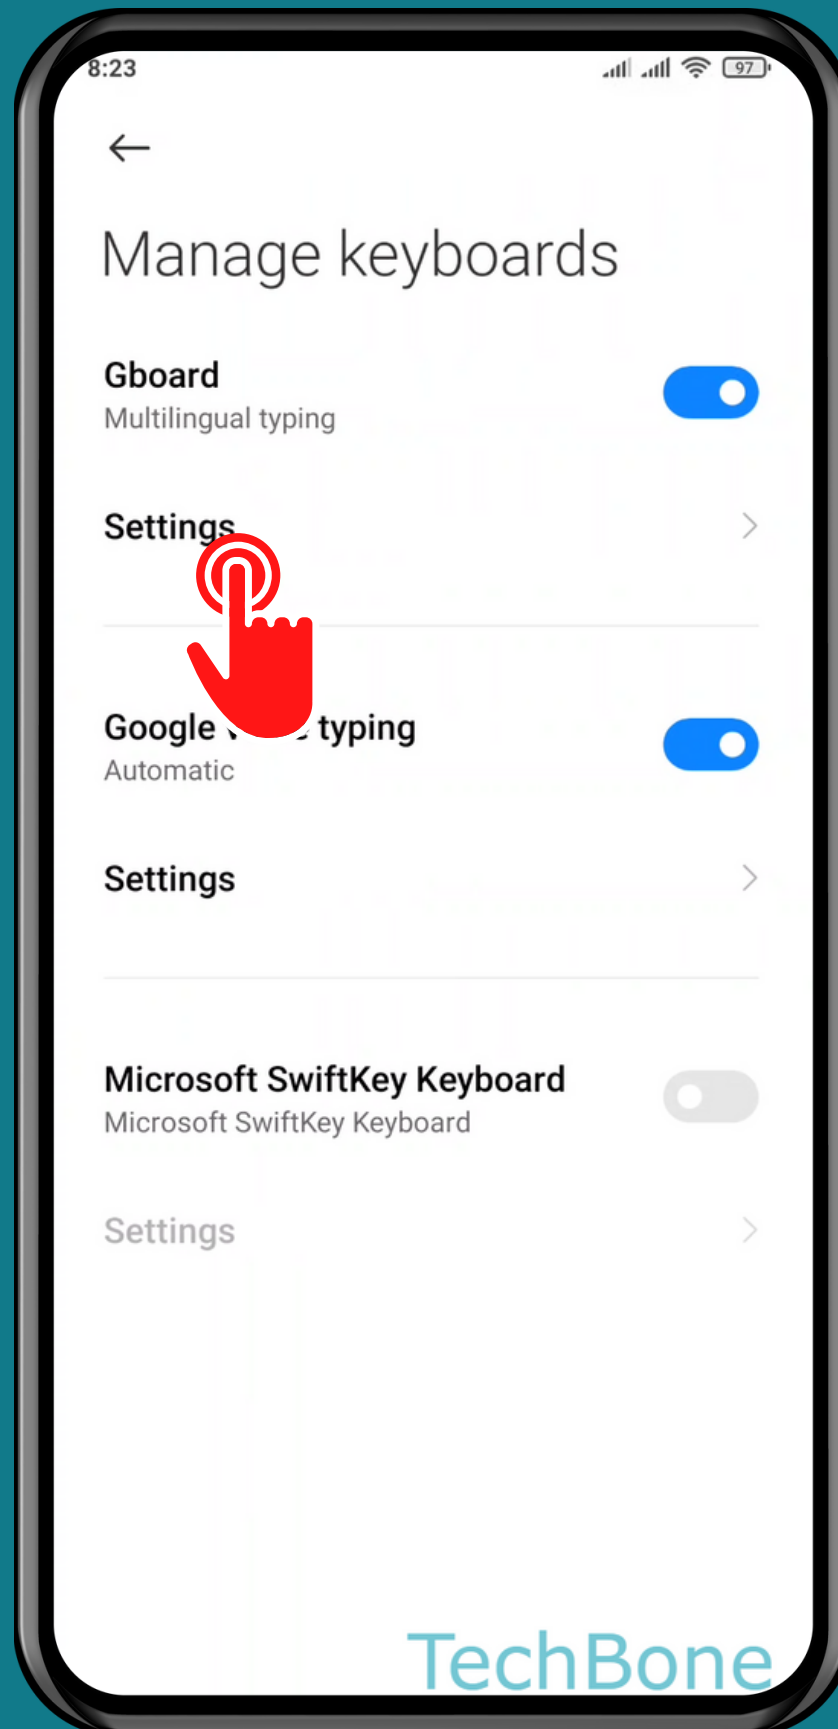

XIAOMI

Android 11 - MIUI 12

HOW TO TURN ON/OFF NEXT-WORD SUGGESTIONS

Tap on **Settings**

Tap on Additional settings

Tap on Languages & input

Tap on
Manage keyboards

Tap on **Settings**

Tap on Text correction

Turn On/Off Next-word suggestions

Done!