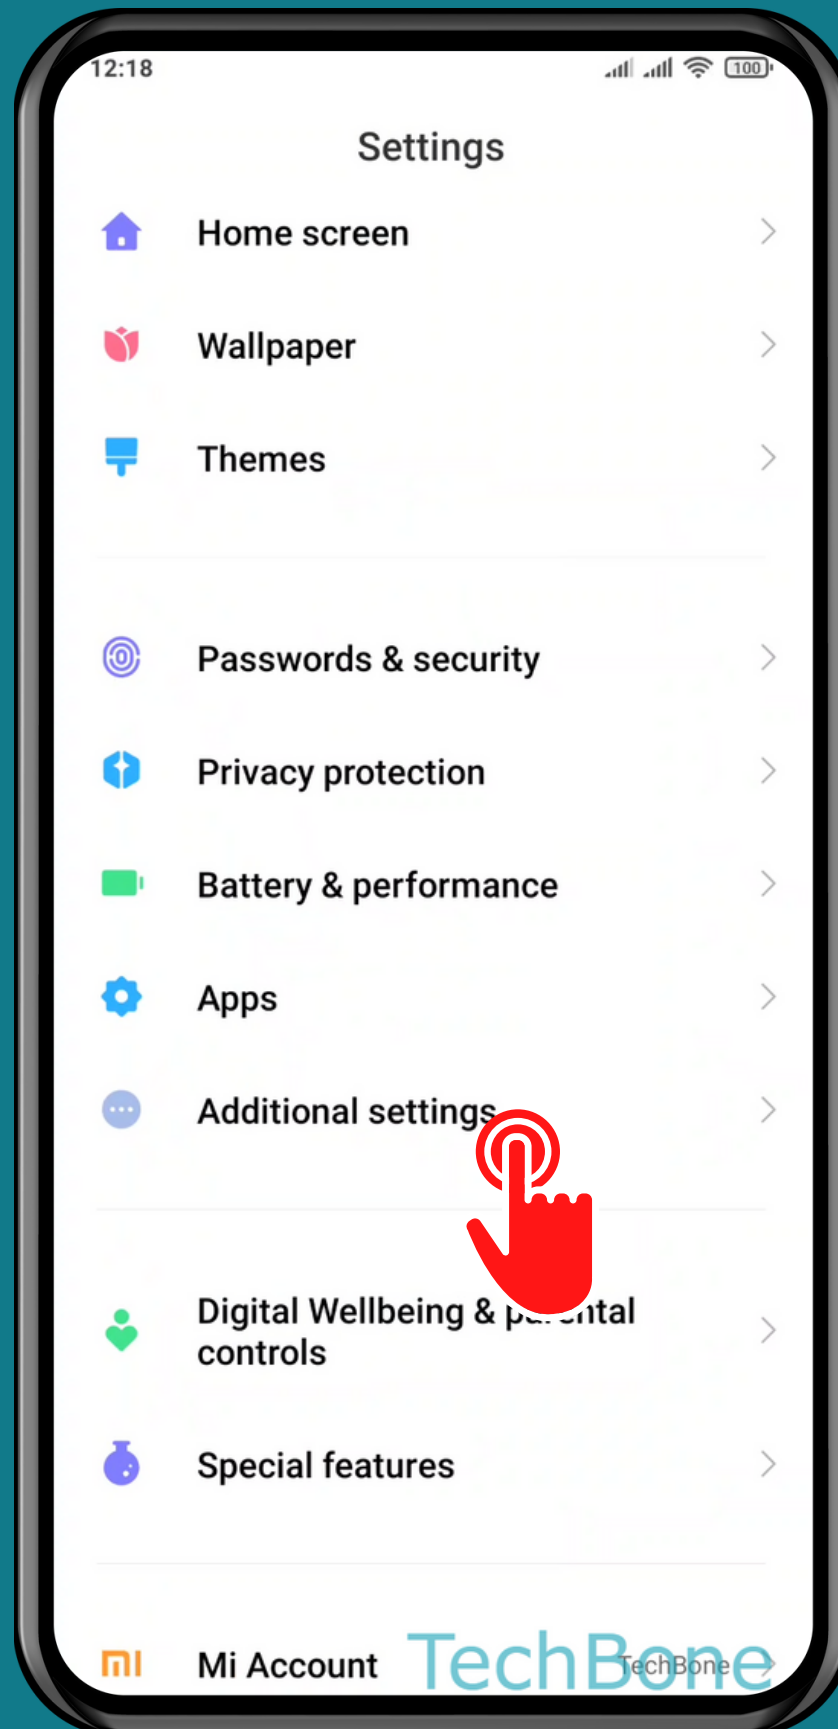

XIAOMI

Android 11 - MIUI 12

HOW TO TURN ON/OFF NEXT-WORD SUGGESTIONS

Tap on **Settings**

Tap on Additional settings

Tap on Languages & input

Tap on
Manage keyboards

Tap on **Settings**

Tap on Text correction

Turn On/Off Next-word suggestions

Done!