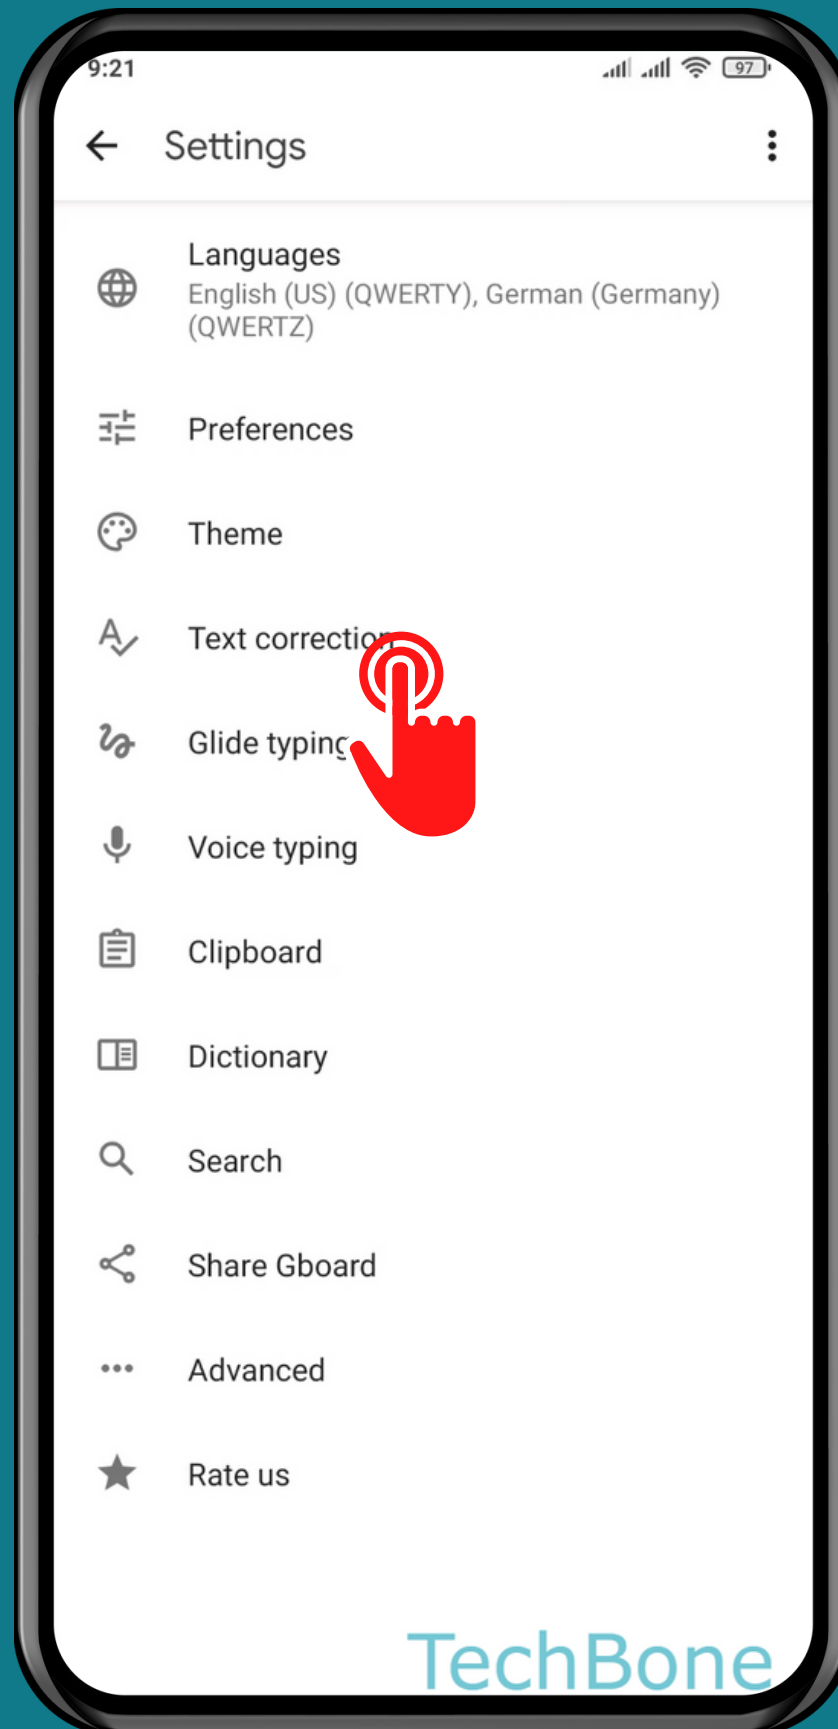

XIAOMI

Android 11 - MIUI 12

HOW TO TURN ON/OFF NEXT-WORD SUGGESTIONS

Tap on **Settings**

Tap on Additional settings

Tap on Languages & input

Tap on
Manage keyboards

Tap on **Settings**

Tap on Text correction

Turn On/Off Next-word suggestions

Done!