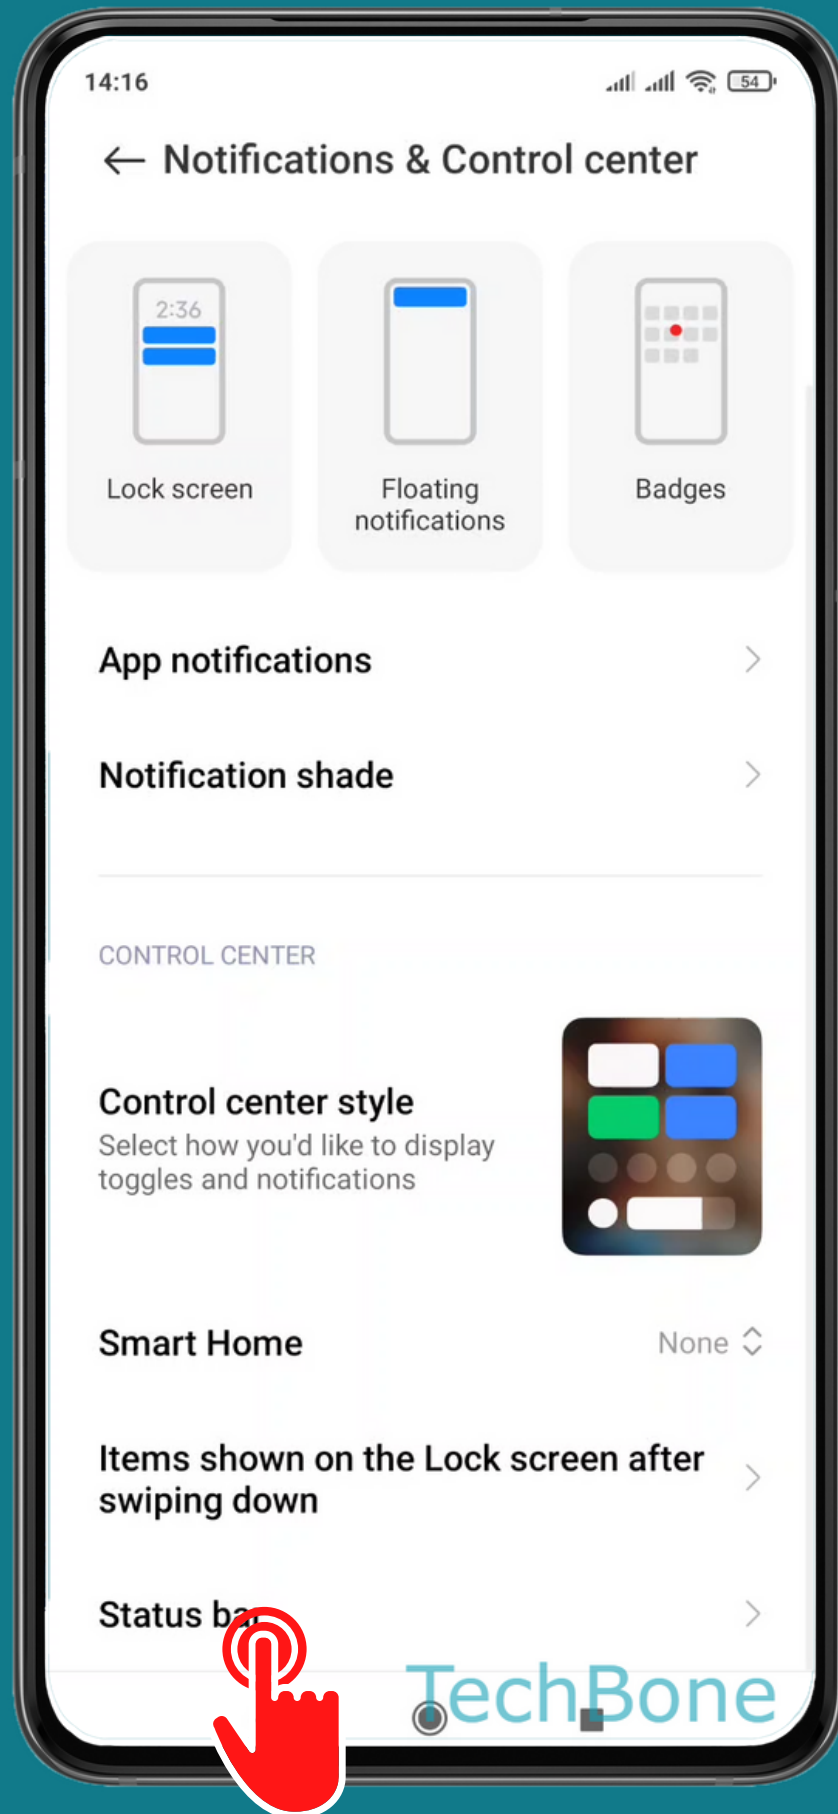

XIAOMI

Android 11 - MIUI 12

HOW TO SHOW/HIDE THE NOTCH IN INDIVIDUAL APPS

Tap on **Settings**

Tap on Notifications & Control center

Tap on Status bar

Tap on Notch in individual apps

Choose an App

Choose
Auto or Always show
notch

Done!