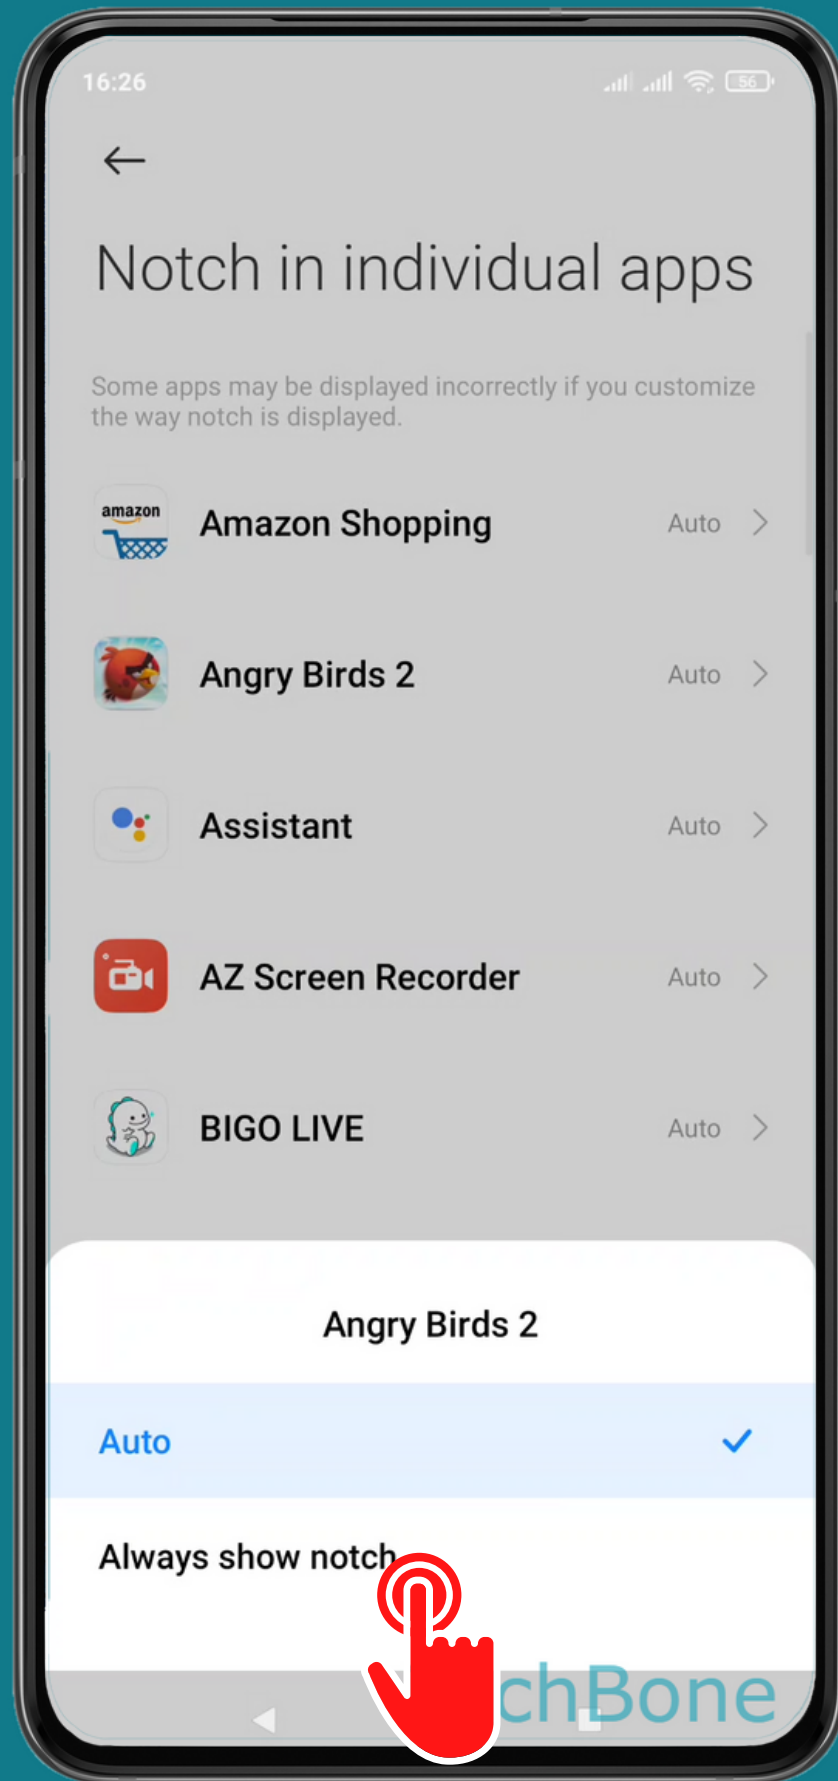

XIAOMI

Android 11 - MIUI 12

HOW TO SHOW/HIDE THE NOTCH IN INDIVIDUAL APPS

Tap on **Settings**

Tap on Notifications & Control center

Tap on Status bar

Tap on Notch in individual apps

Choose an App

Choose
Auto or Always show
notch

Done!