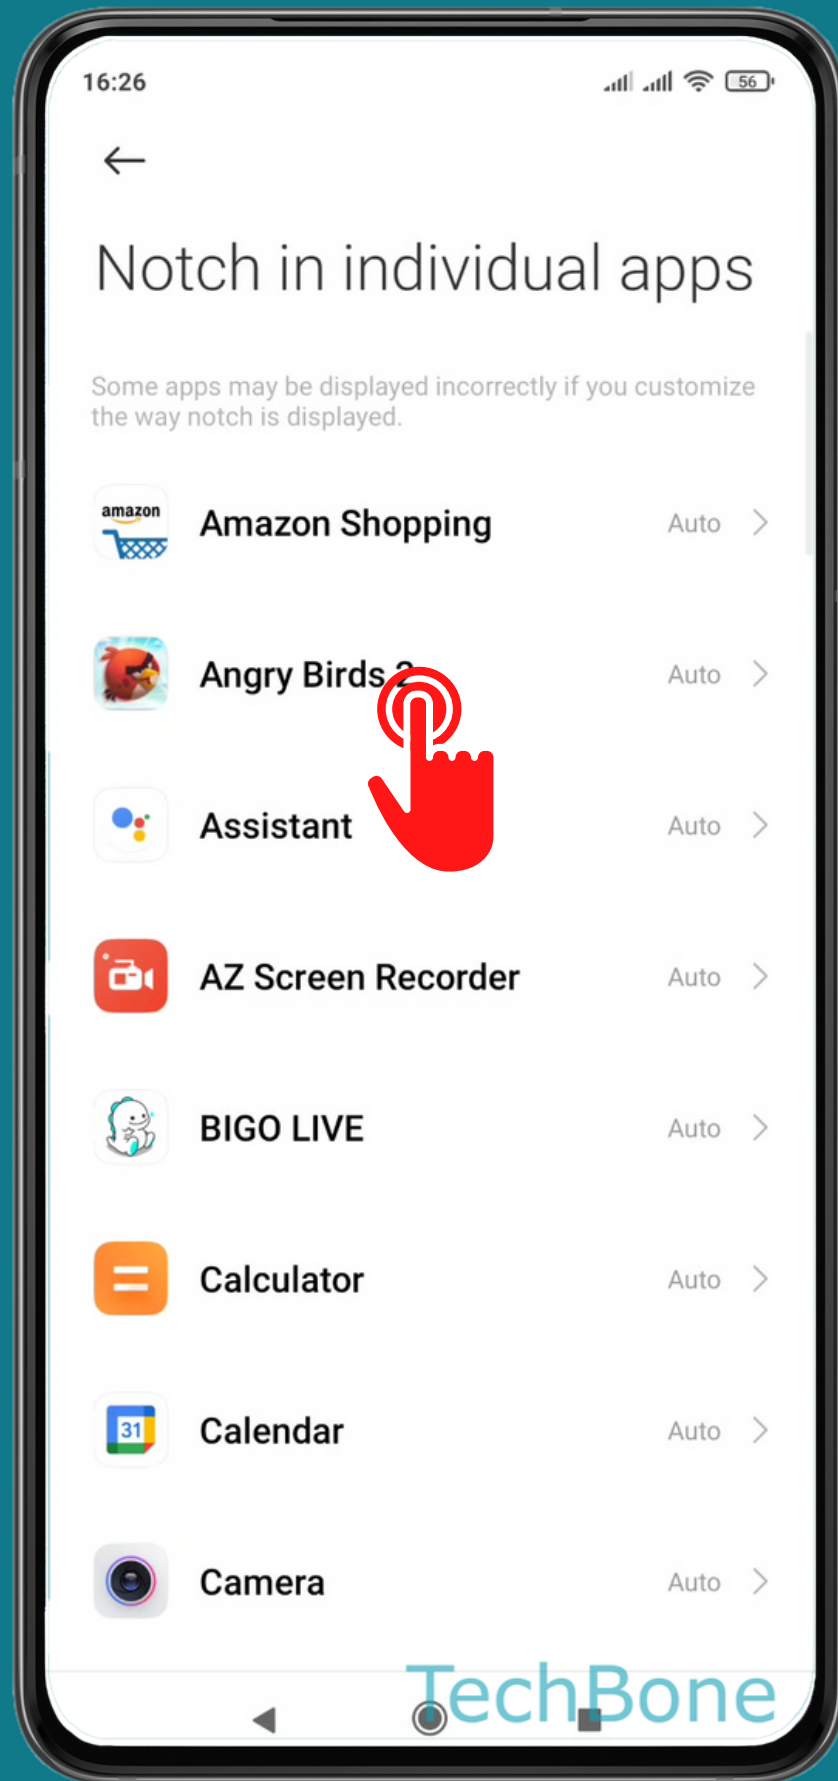

XIAOMI

Android 11 - MIUI 12

HOW TO SHOW/HIDE THE NOTCH IN INDIVIDUAL APPS

Tap on **Settings**

Tap on Notifications & Control center

Tap on Status bar

Tap on Notch in individual apps

Choose an App

Choose
Auto or Always show
notch

Done!