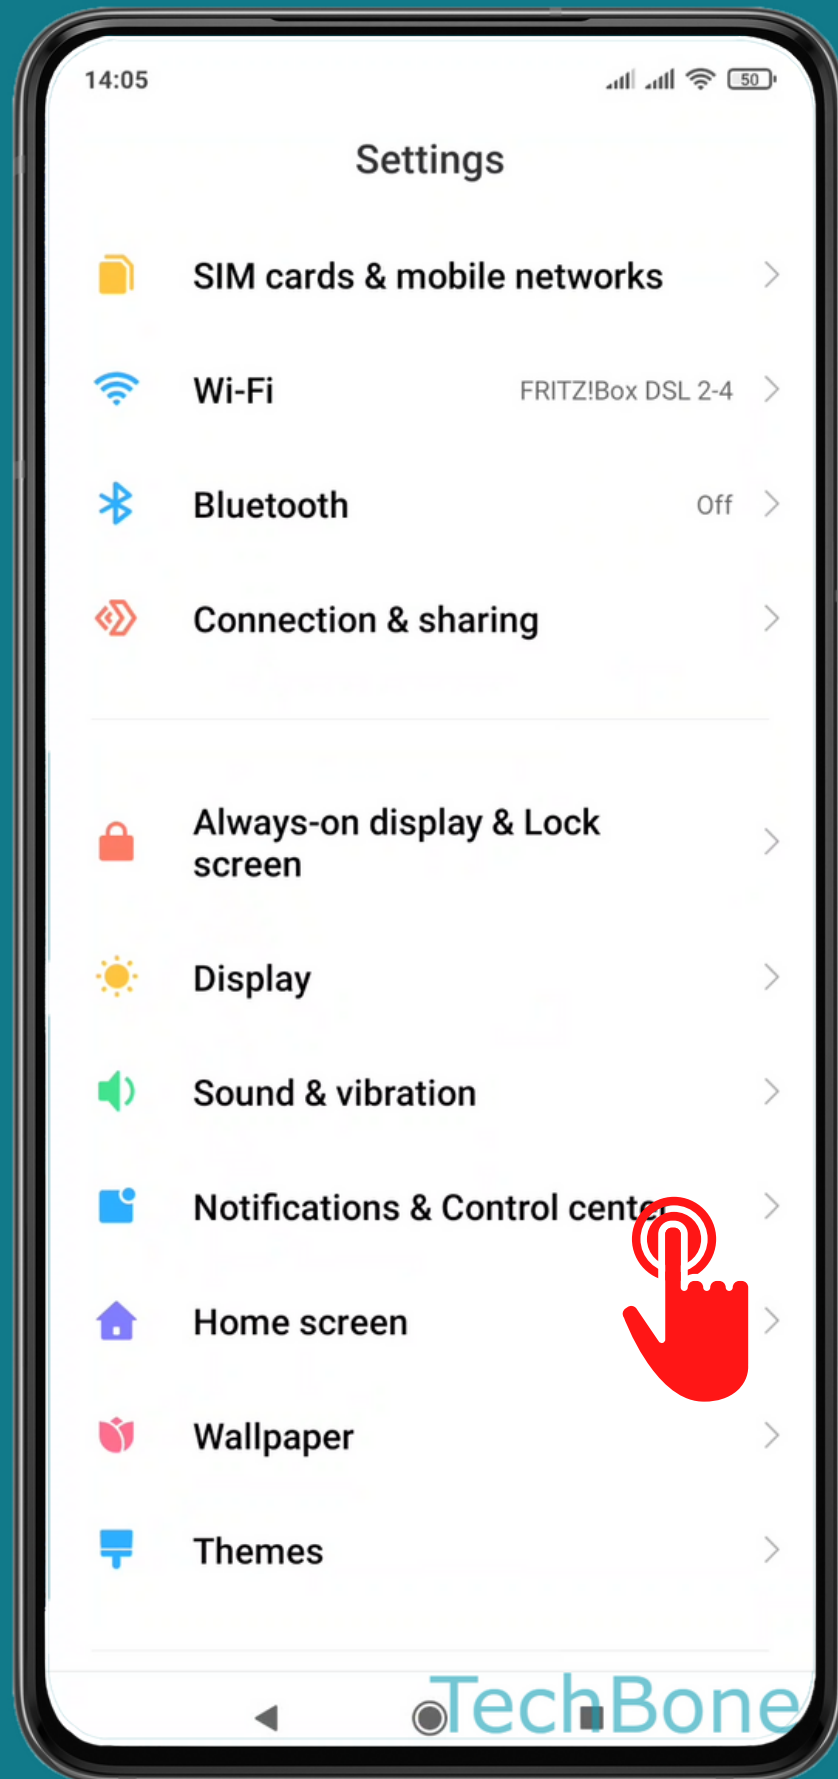

XIAOMI

Android 11 - MIUI 12

HOW TO SHOW/HIDE THE NOTCH IN INDIVIDUAL APPS

Tap on **Settings**

Tap on Notifications & Control center

Tap on Status bar

Tap on Notch in individual apps

Choose an App

Choose
Auto or Always show
notch

Done!