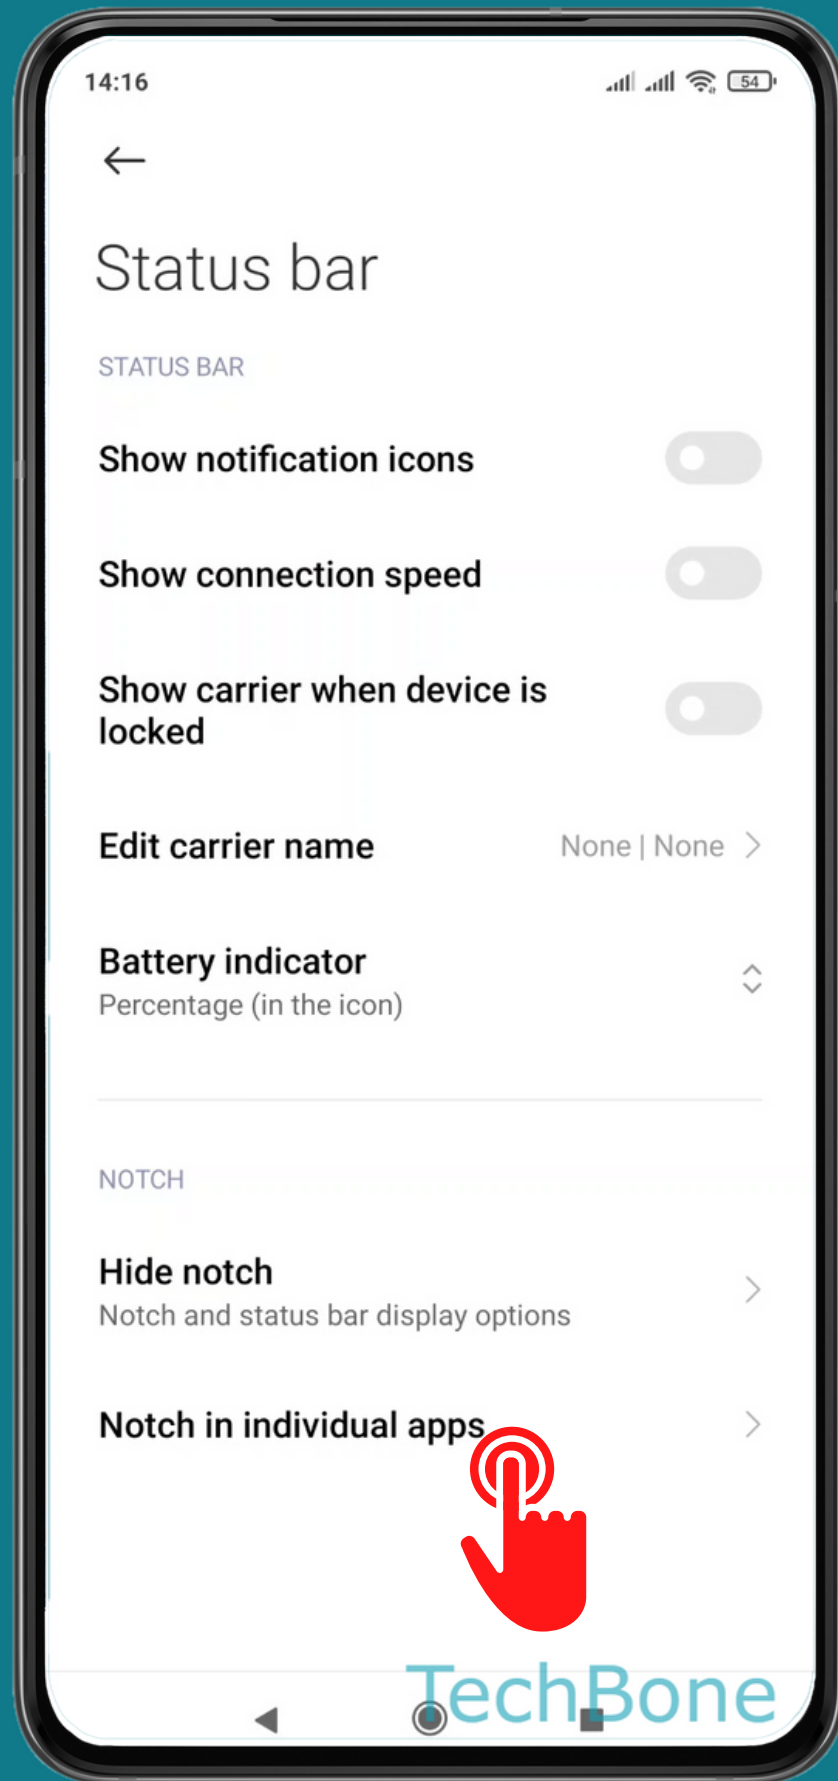

XIAOMI

Android 11 - MIUI 12

HOW TO SHOW/HIDE THE NOTCH IN INDIVIDUAL APPS

Tap on **Settings**

Tap on Notifications & Control center

Tap on Status bar

Tap on Notch in individual apps

Choose an App

Choose
Auto or Always show
notch

Done!