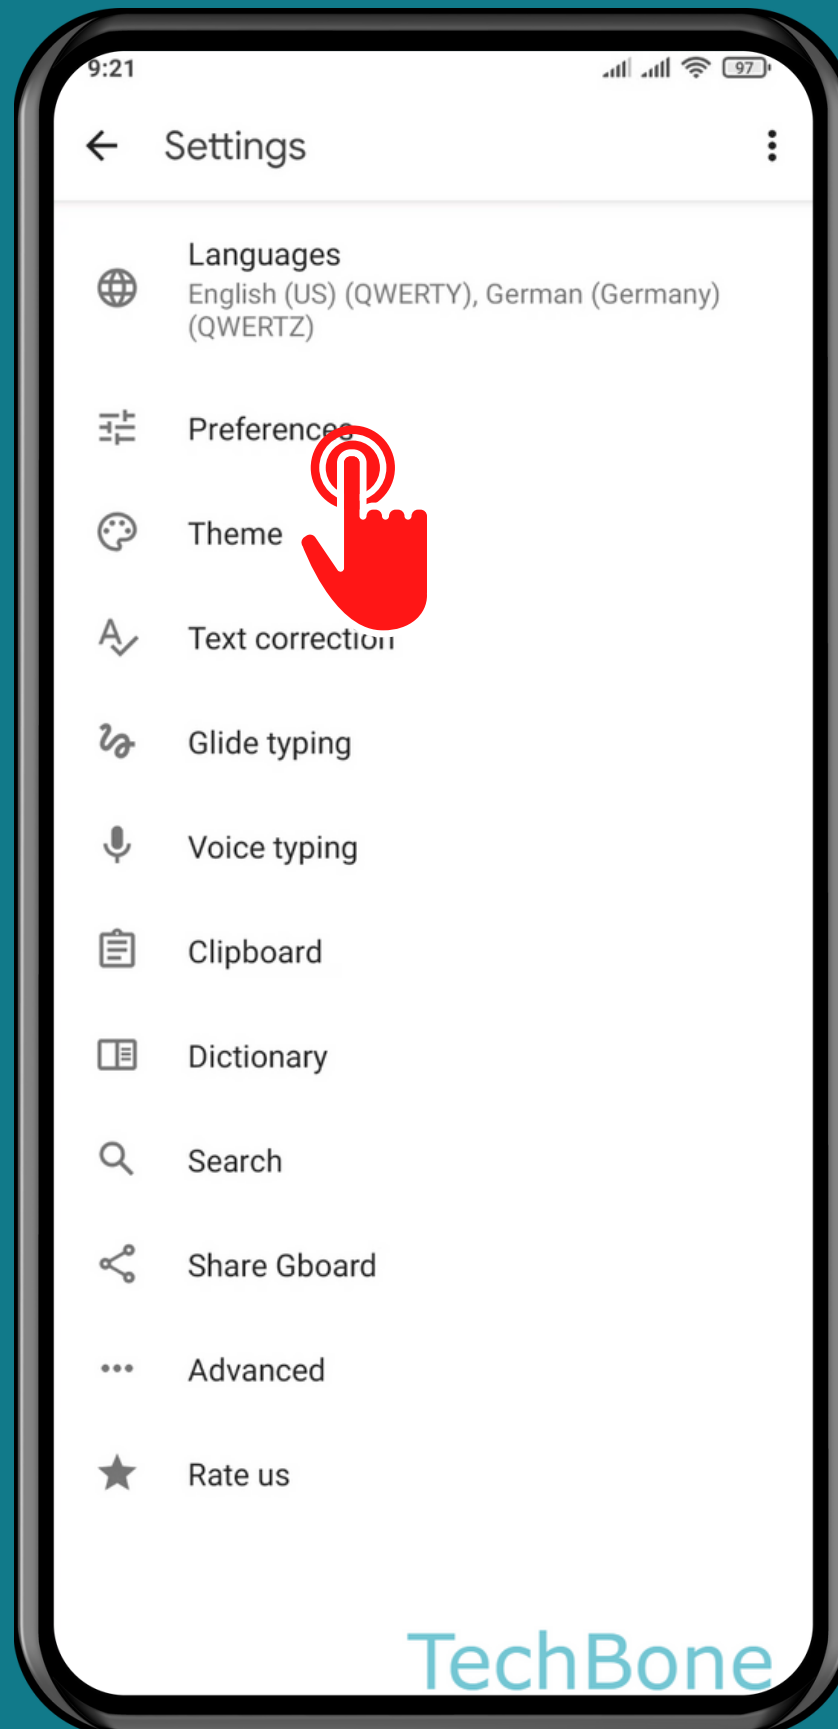

# HOW TO TURN ON/OFF NUMBER ROW

Tap on **Settings**

# Tap on Additional settings

# Tap on Languages & input

Tap on  
Manage keyboards

Tap on **Settings**