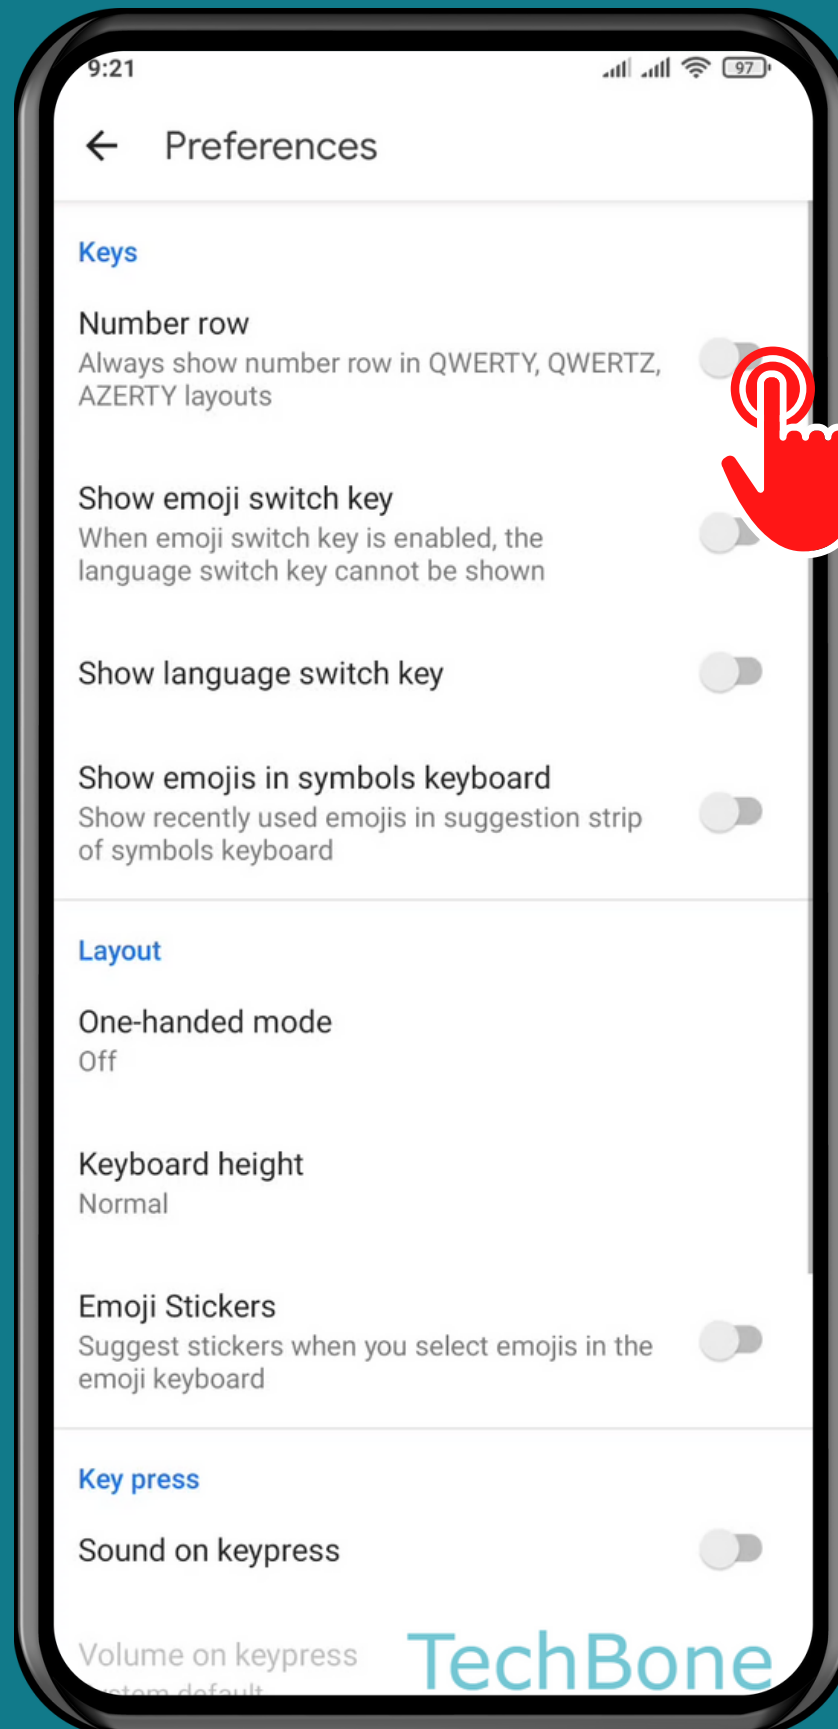

# Tap on Additional settings

# Tap on Languages & input

Tap on  
Manage keyboards

Tap on **Settings**

# Tap on Preferences