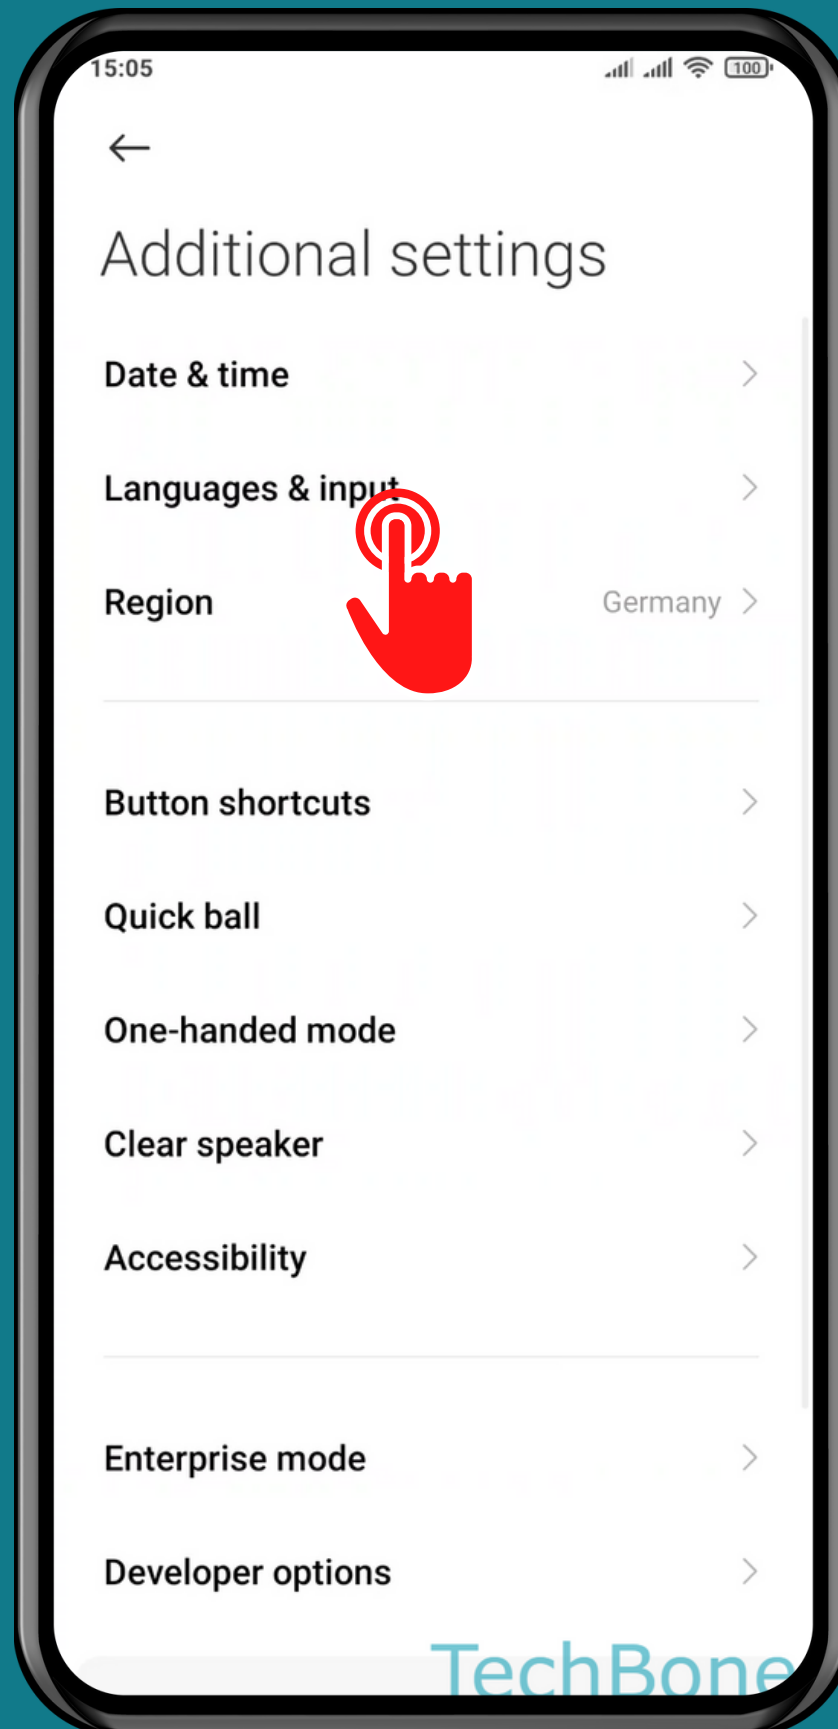

# HOW TO TURN ON/OFF NUMBER ROW

Tap on **Settings**

# Tap on Additional settings