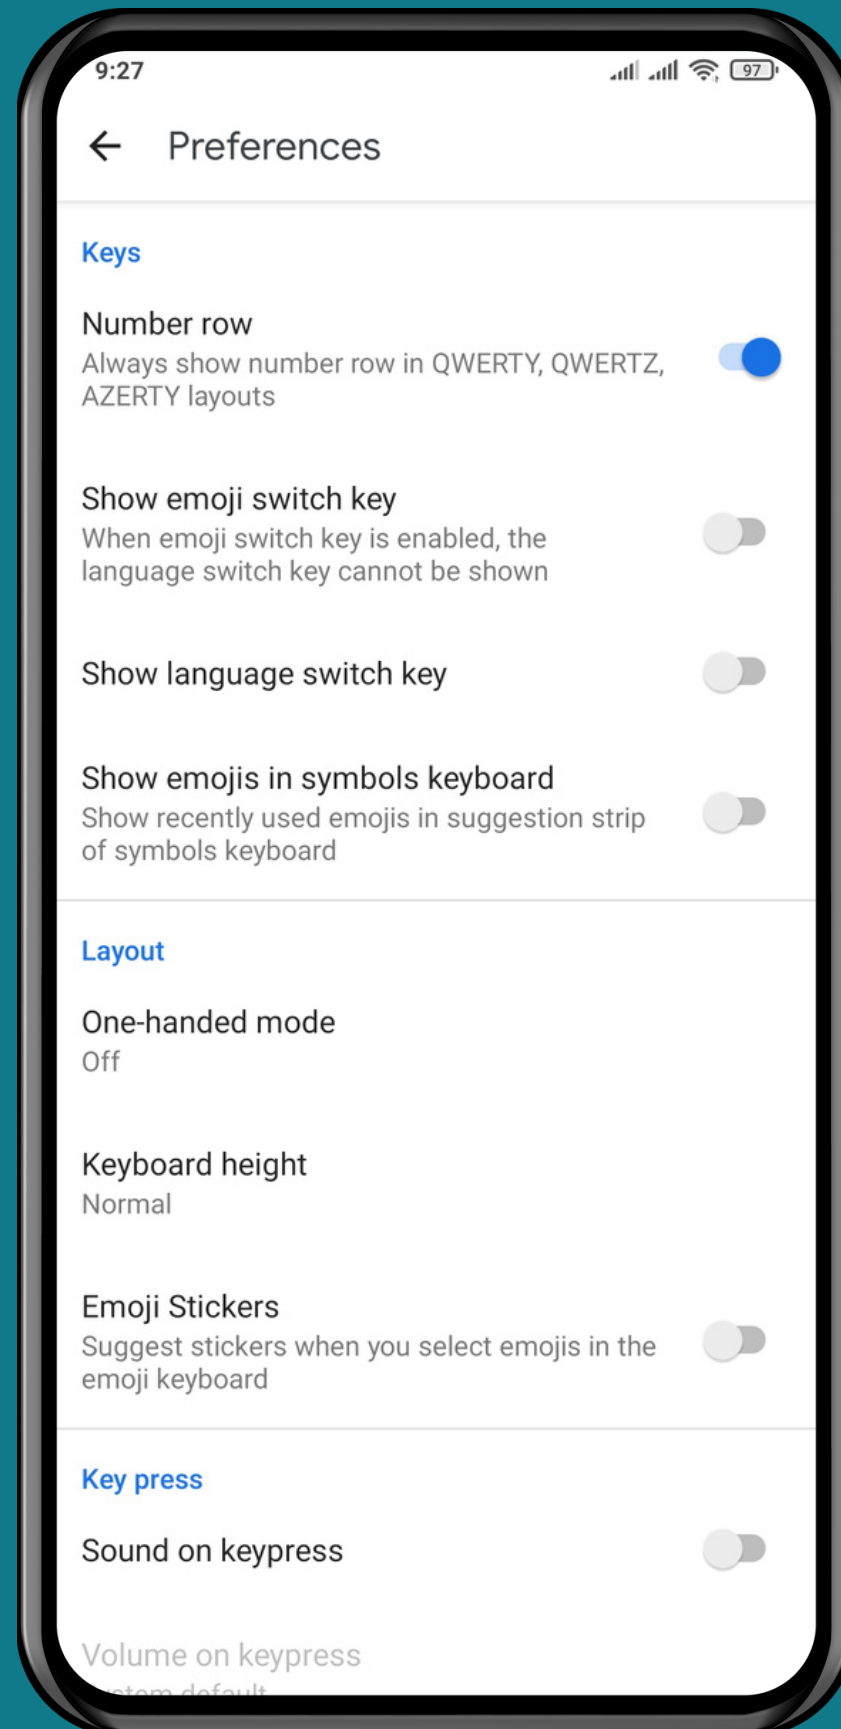

XIAOMI

Android 11 - MIUI 12

# HOW TO TURN ON/OFF NUMBER ROW

Tap on **Settings**

# Tap on Additional settings