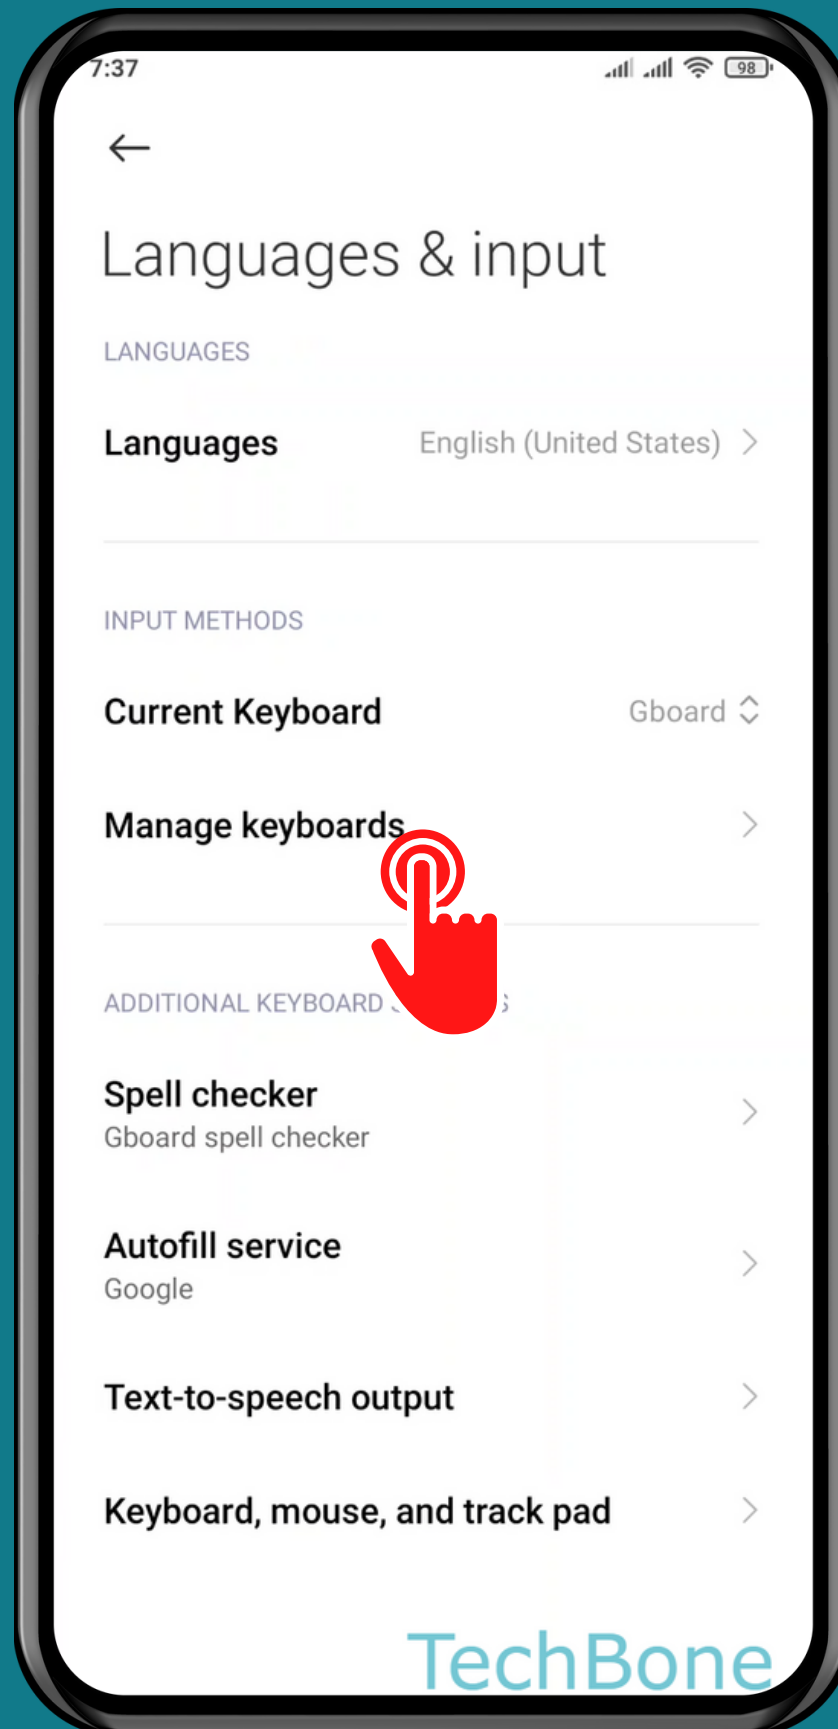

Tap on
Manage keyboards