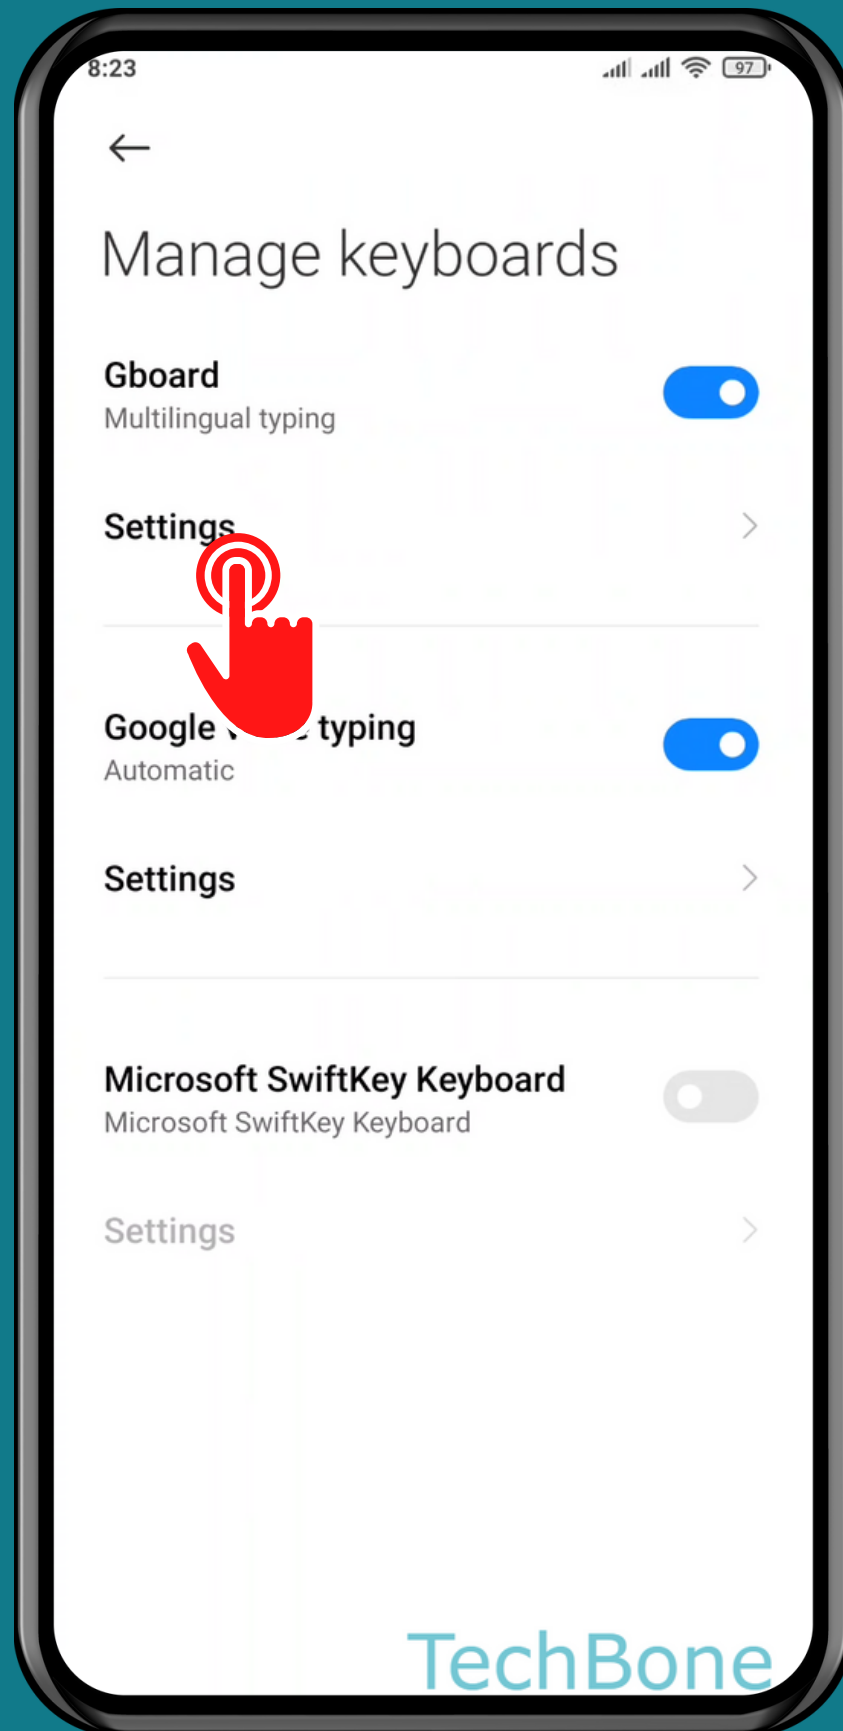

Tap on **Settings**