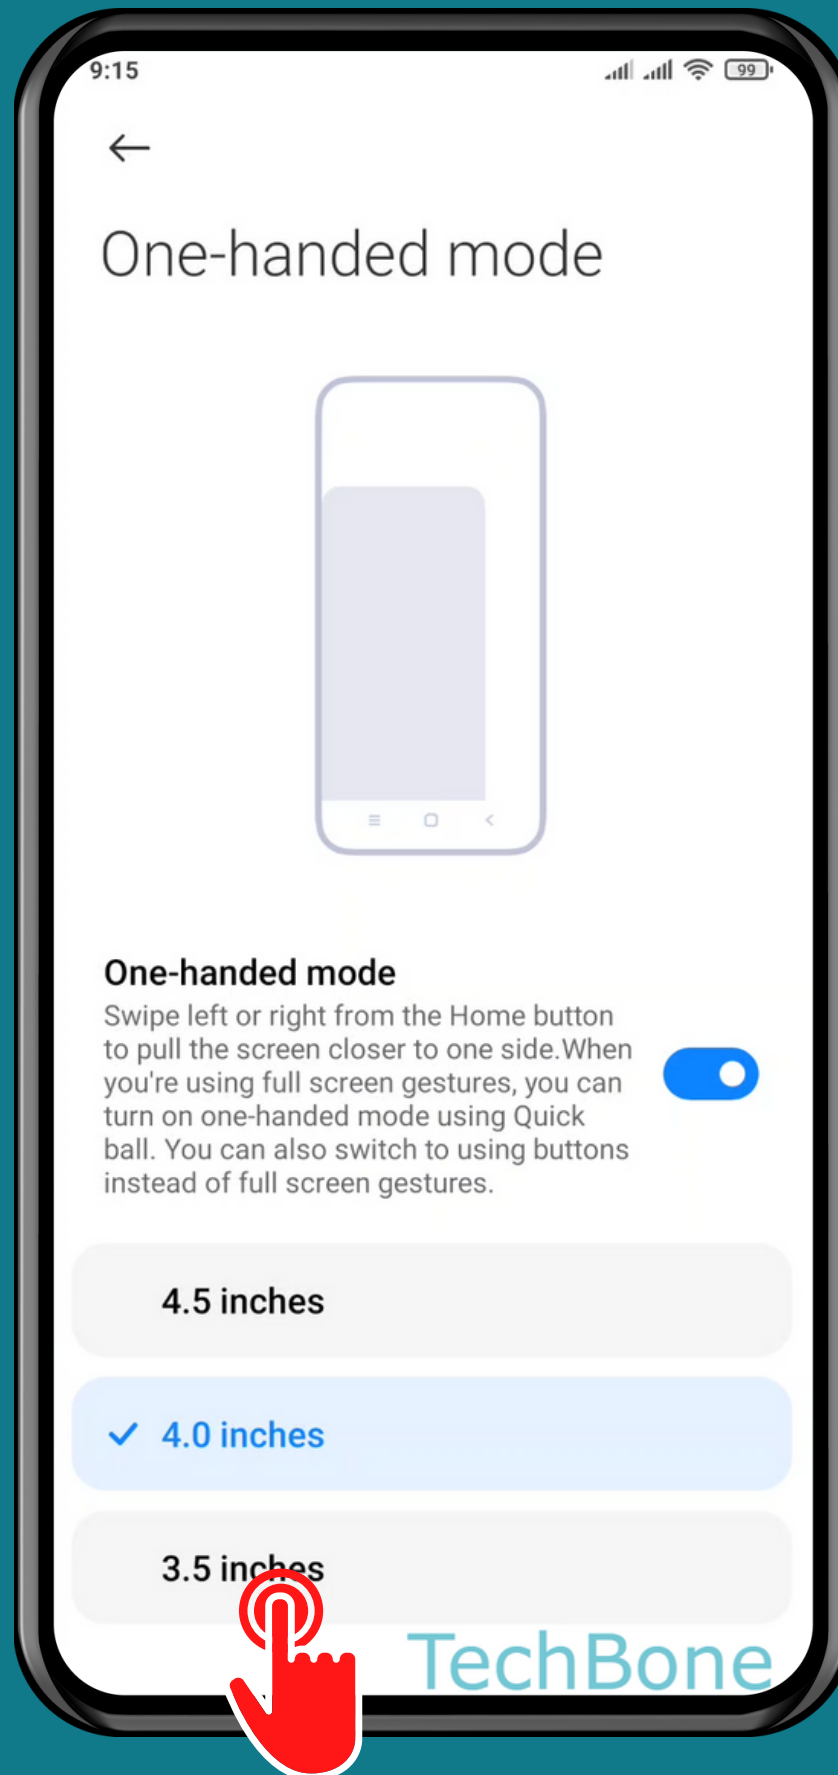

XIAOMI

Android 11 - MIUI 12

HOW TO TURN ON/OFF ONE-HANDED MODE

Tap on **Settings**

Tap on Additional settings

Tap on One-handed mode

Turn On/Off

One-handed mode

Choose

4.5 / 4.0 / 3.5 inches

Done!