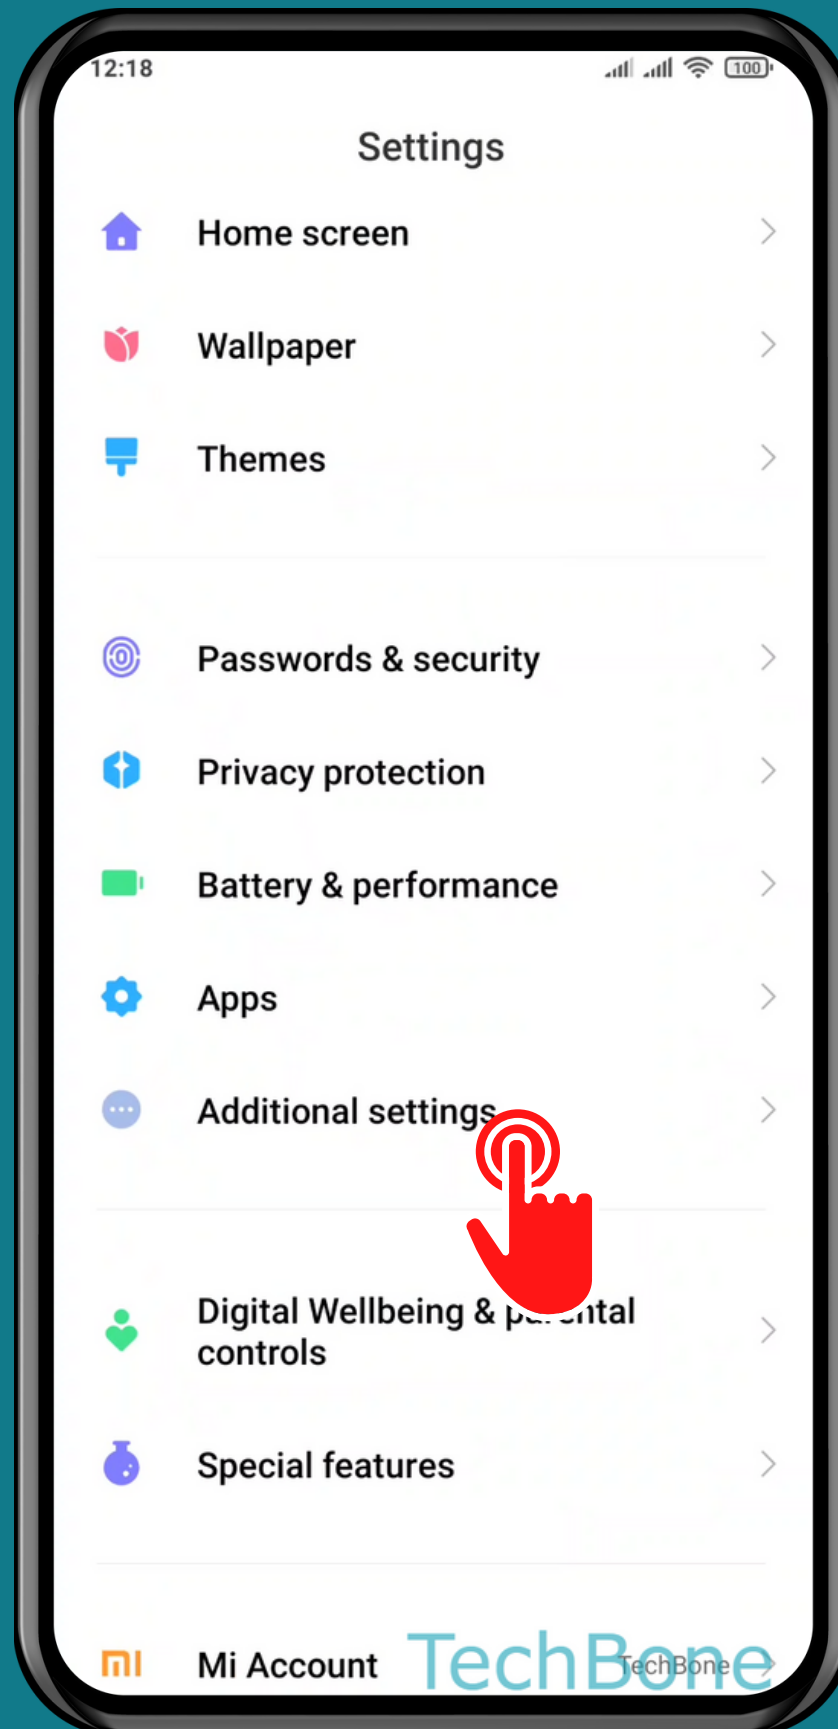

XIAOMI

Android 11 - MIUI 12

HOW TO TURN ON/OFF ONE-HANDED MODE

Tap on **Settings**

Tap on Additional settings

Tap on One-handed mode

Turn On/Off

One-handed mode