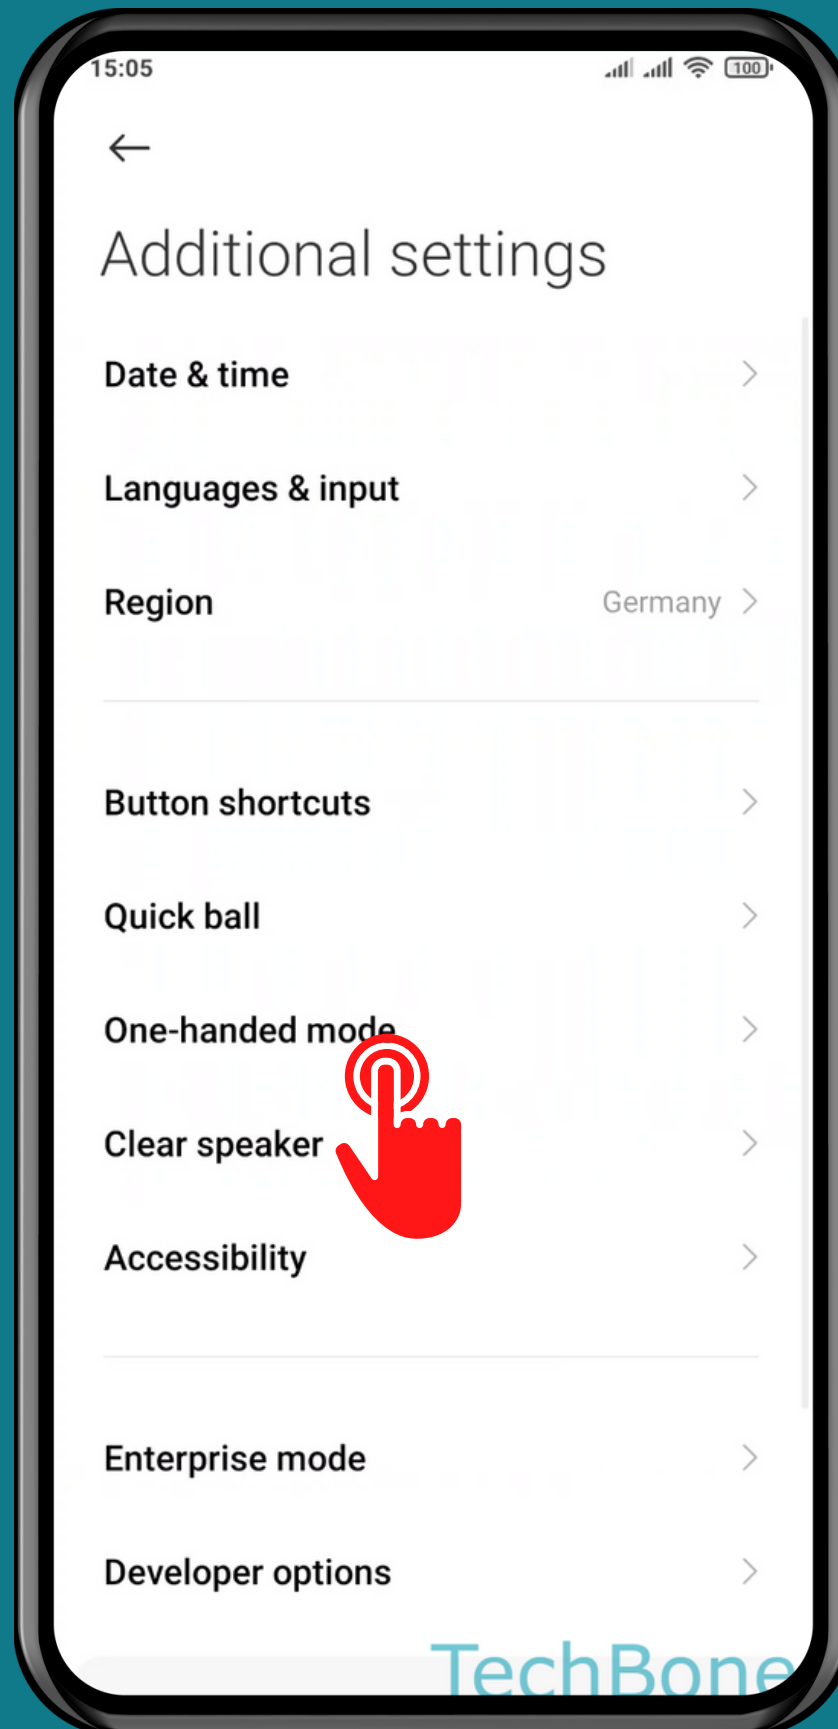

XIAOMI

Android 11 - MIUI 12

HOW TO TURN ON/OFF ONE-HANDED MODE

Tap on **Settings**

Tap on Additional settings

Tap on One-handed mode

Turn On/Off

One-handed mode