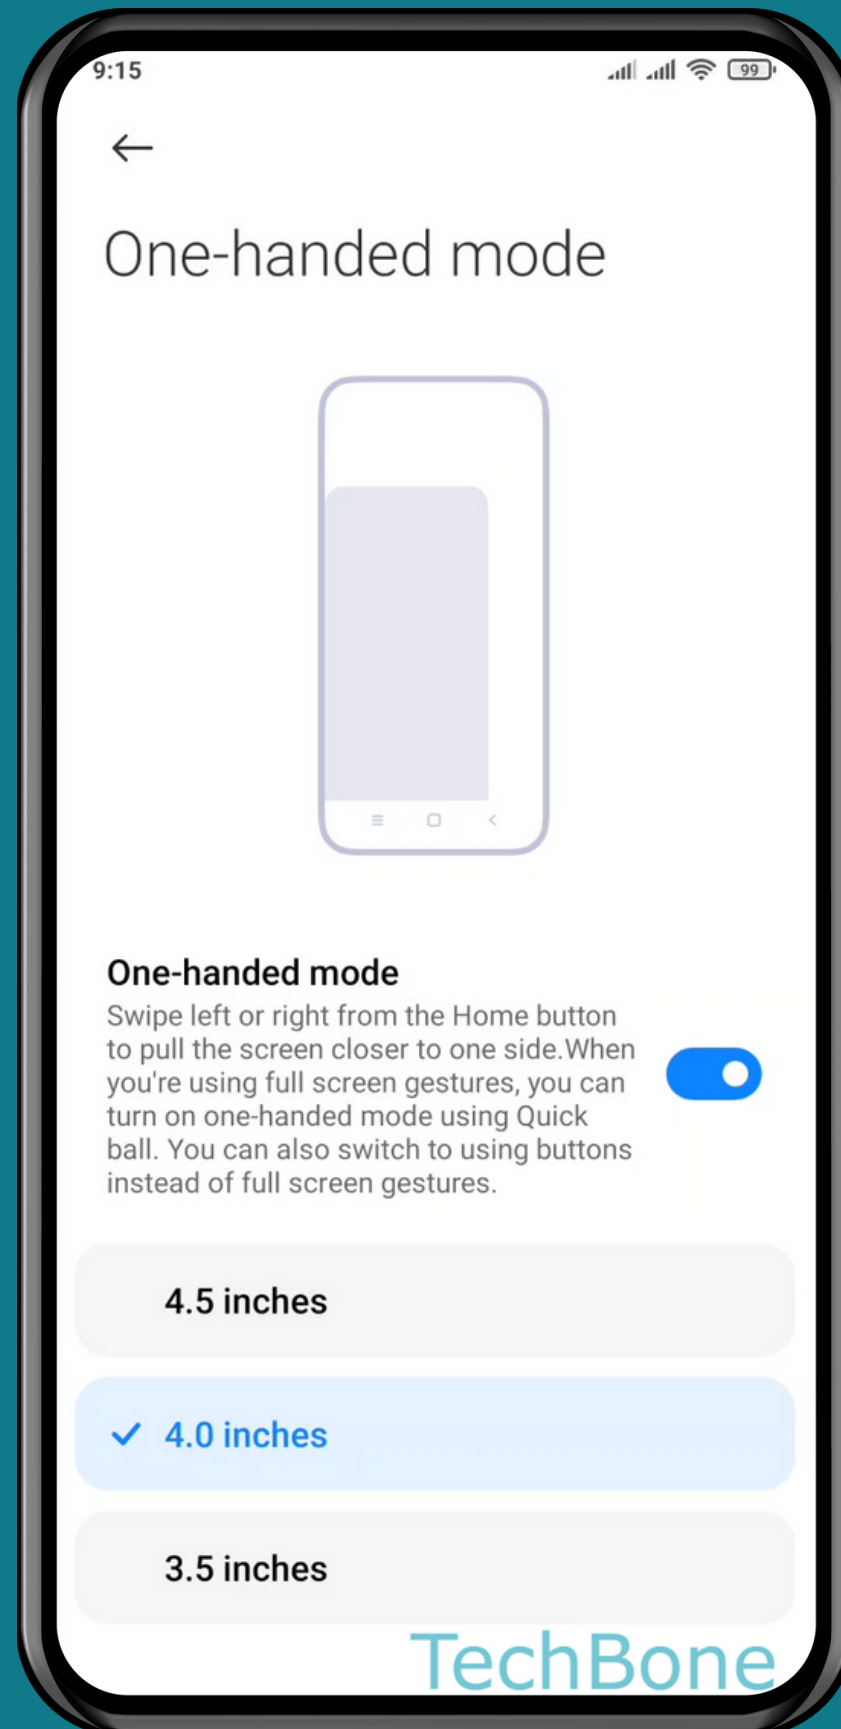

XIAOMI

Android 11 - MIUI 12

HOW TO TURN ON/OFF ONE-HANDED MODE

Tap on **Settings**

Tap on Additional settings

Tap on One-handed mode

Turn On/Off

One-handed mode

Choose

4.5 / 4.0 / 3.5 inches

Done!