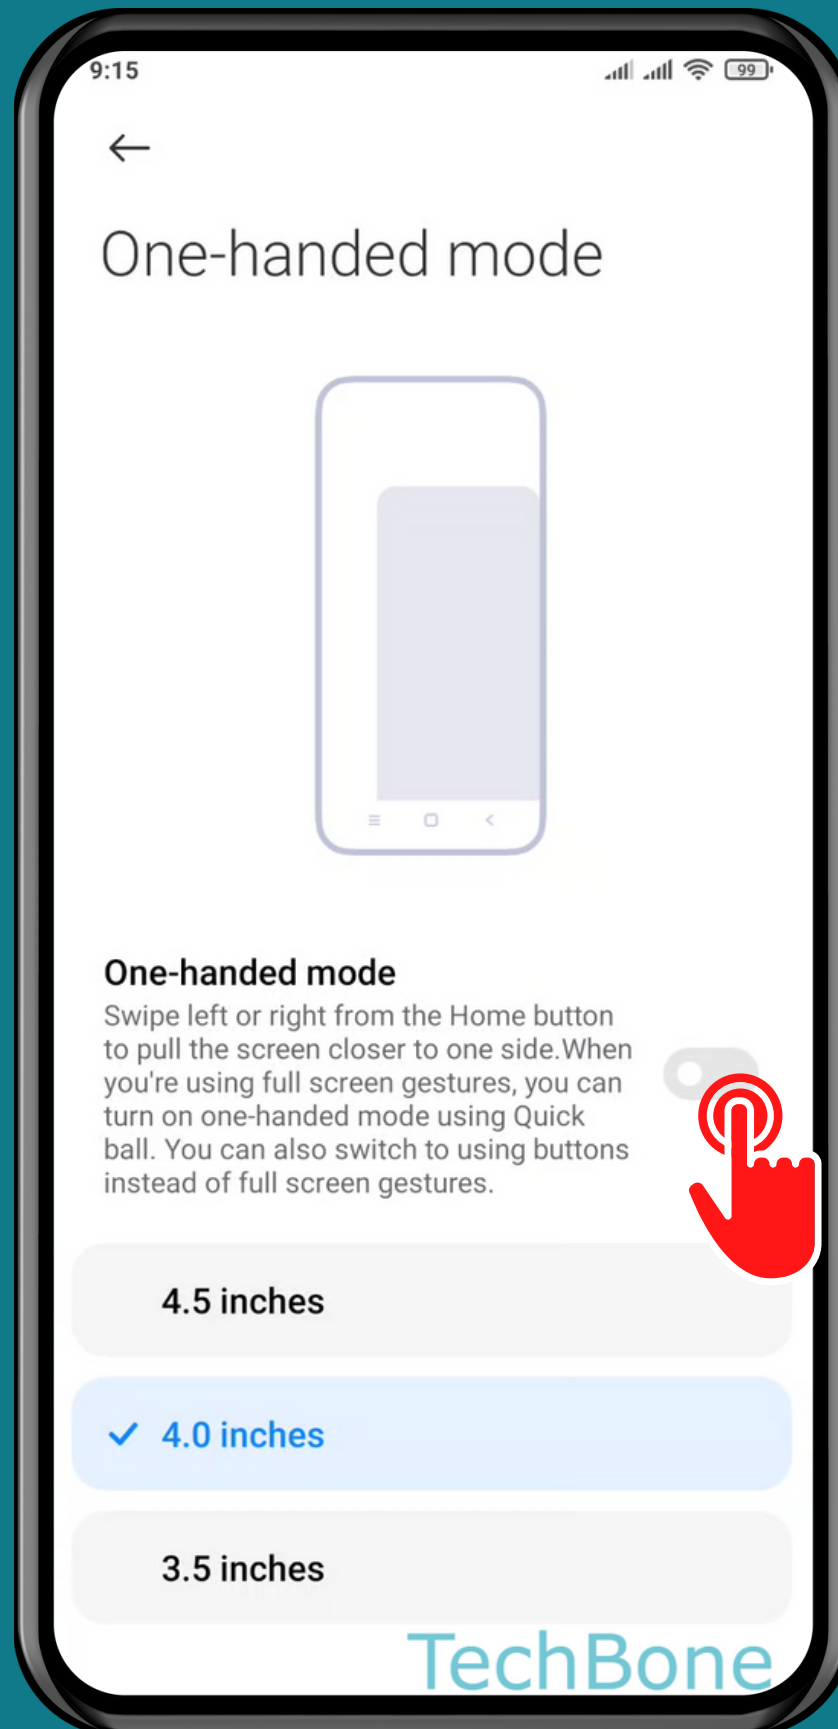

XIAOMI

Android 11 - MIUI 12

HOW TO TURN ON/OFF ONE-HANDED MODE

Tap on **Settings**

Tap on Additional settings

Tap on One-handed mode

Turn On/Off

One-handed mode

Choose

4.5 / 4.0 / 3.5 inches

Done!