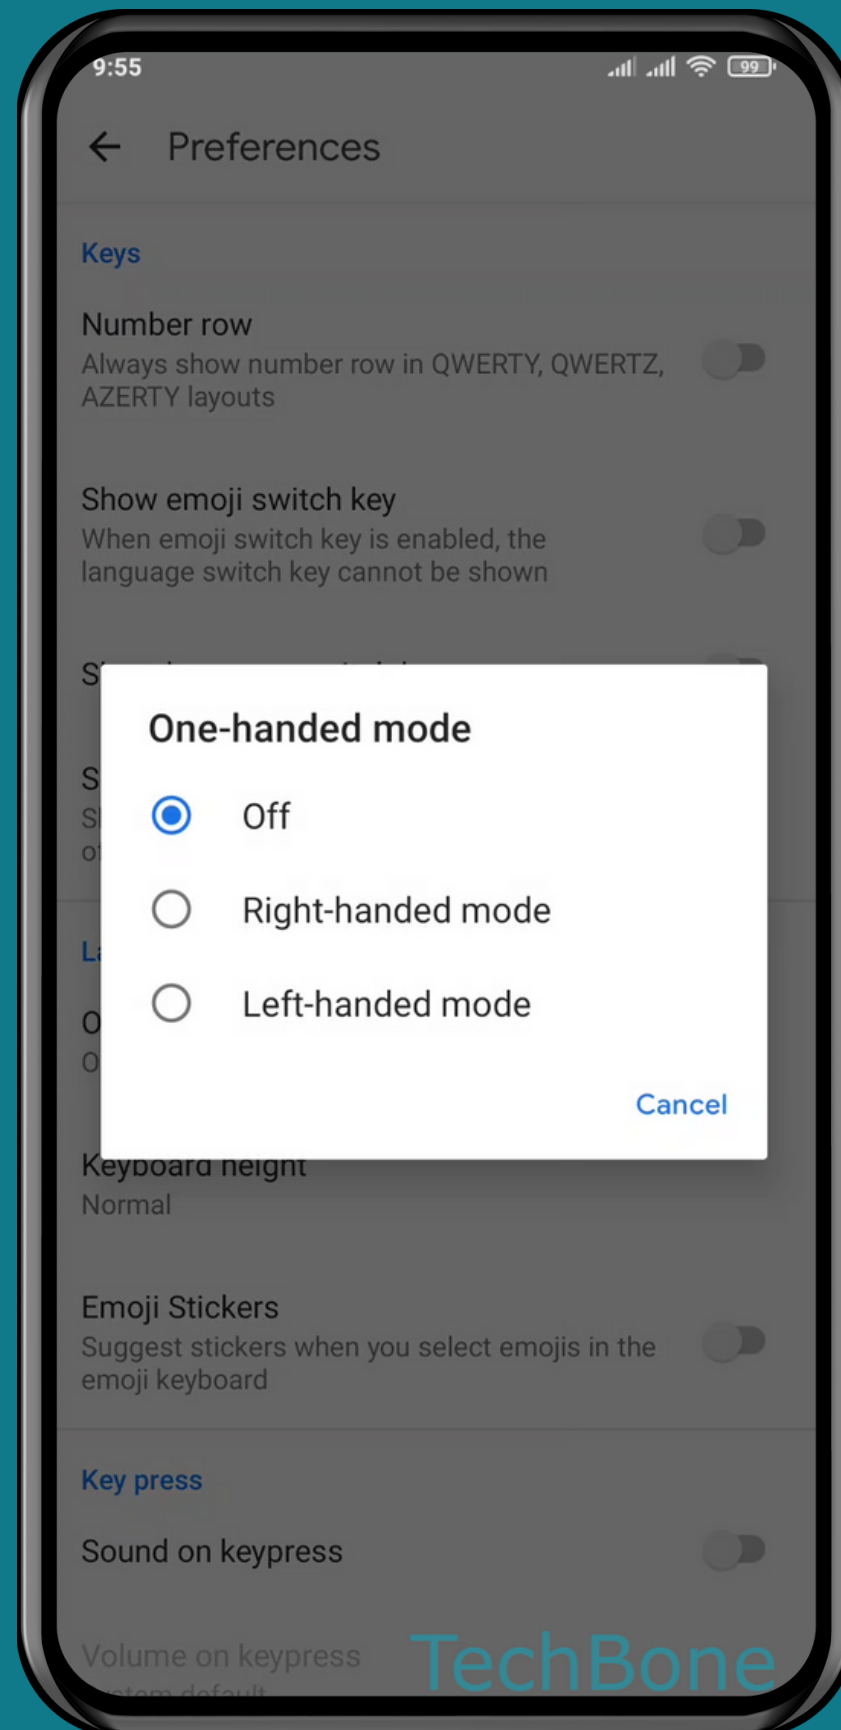

XIAOMI

Android 11 - MIUI 12

HOW TO TURN ON/OFF ONE-HANDED MODE FOR KEYBOARD

Tap on **Settings**

Tap on Additional settings

Tap on Languages & input

Tap on
Manage keyboards

Tap on **Settings**

Tap on Preferences

Tap on One-handed mode

Choose an **option**

Done!