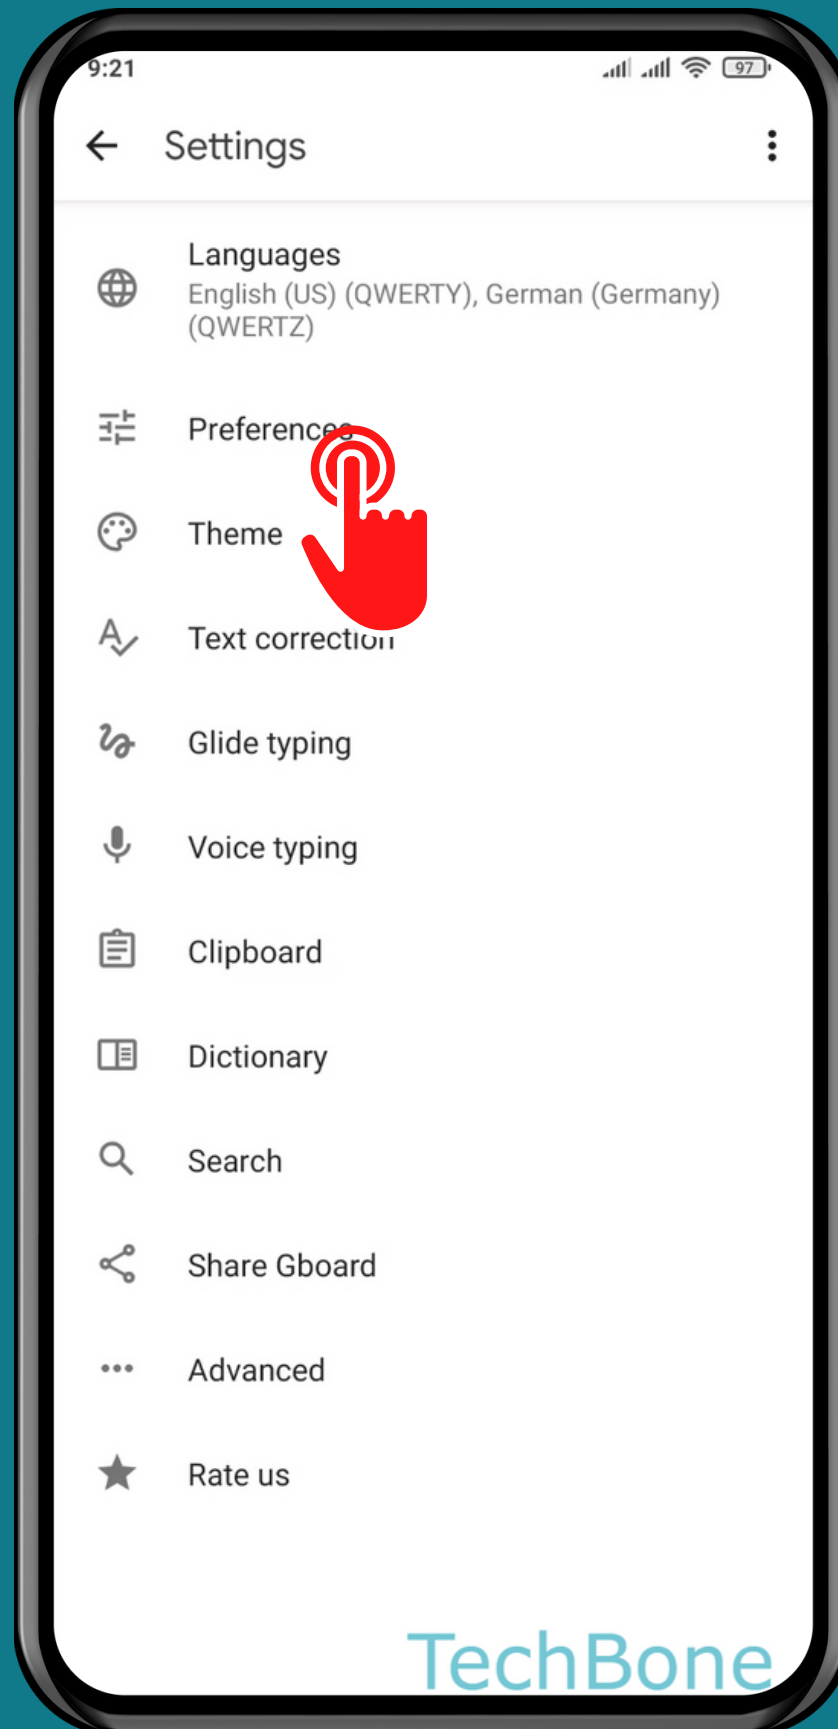

XIAOMI

Android 11 - MIUI 12

HOW TO TURN ON/OFF ONE-HANDED MODE FOR KEYBOARD

Tap on **Settings**

Tap on Additional settings

Tap on Languages & input

Tap on
Manage keyboards

Tap on **Settings**

Tap on Preferences

Tap on One-handed mode

Choose an **option**

Done!