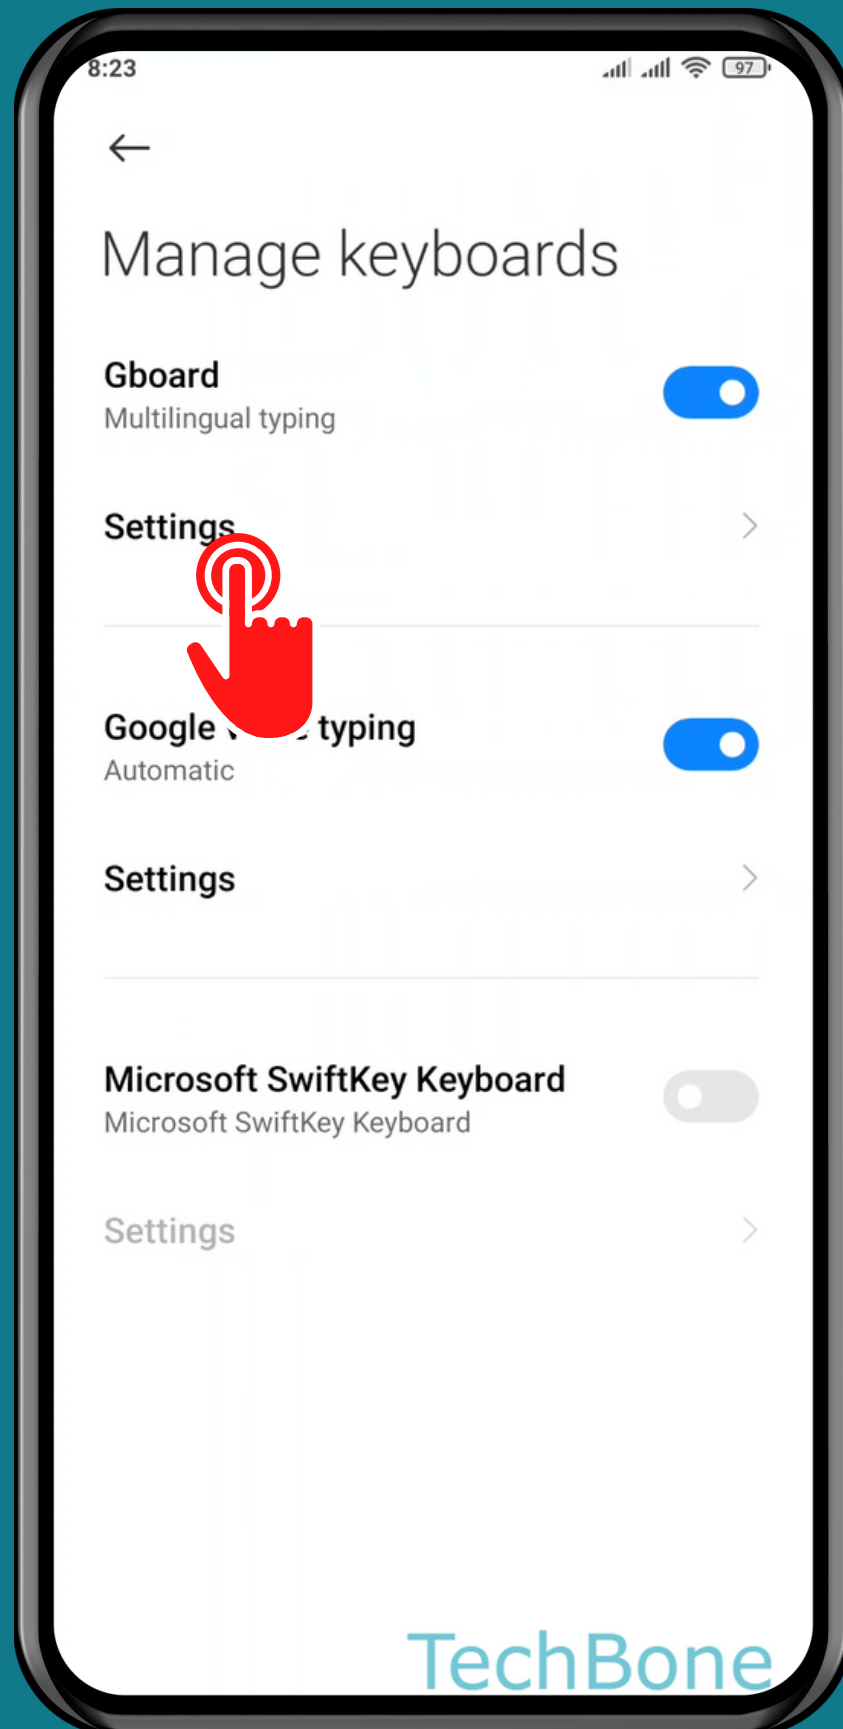

XIAOMI

Android 11 - MIUI 12

HOW TO TURN ON/OFF ONE-HANDED MODE FOR KEYBOARD

Tap on **Settings**

Tap on Additional settings

Tap on Languages & input

Tap on
Manage keyboards

Tap on **Settings**

Tap on Preferences

Tap on One-handed mode

Choose an **option**

Done!