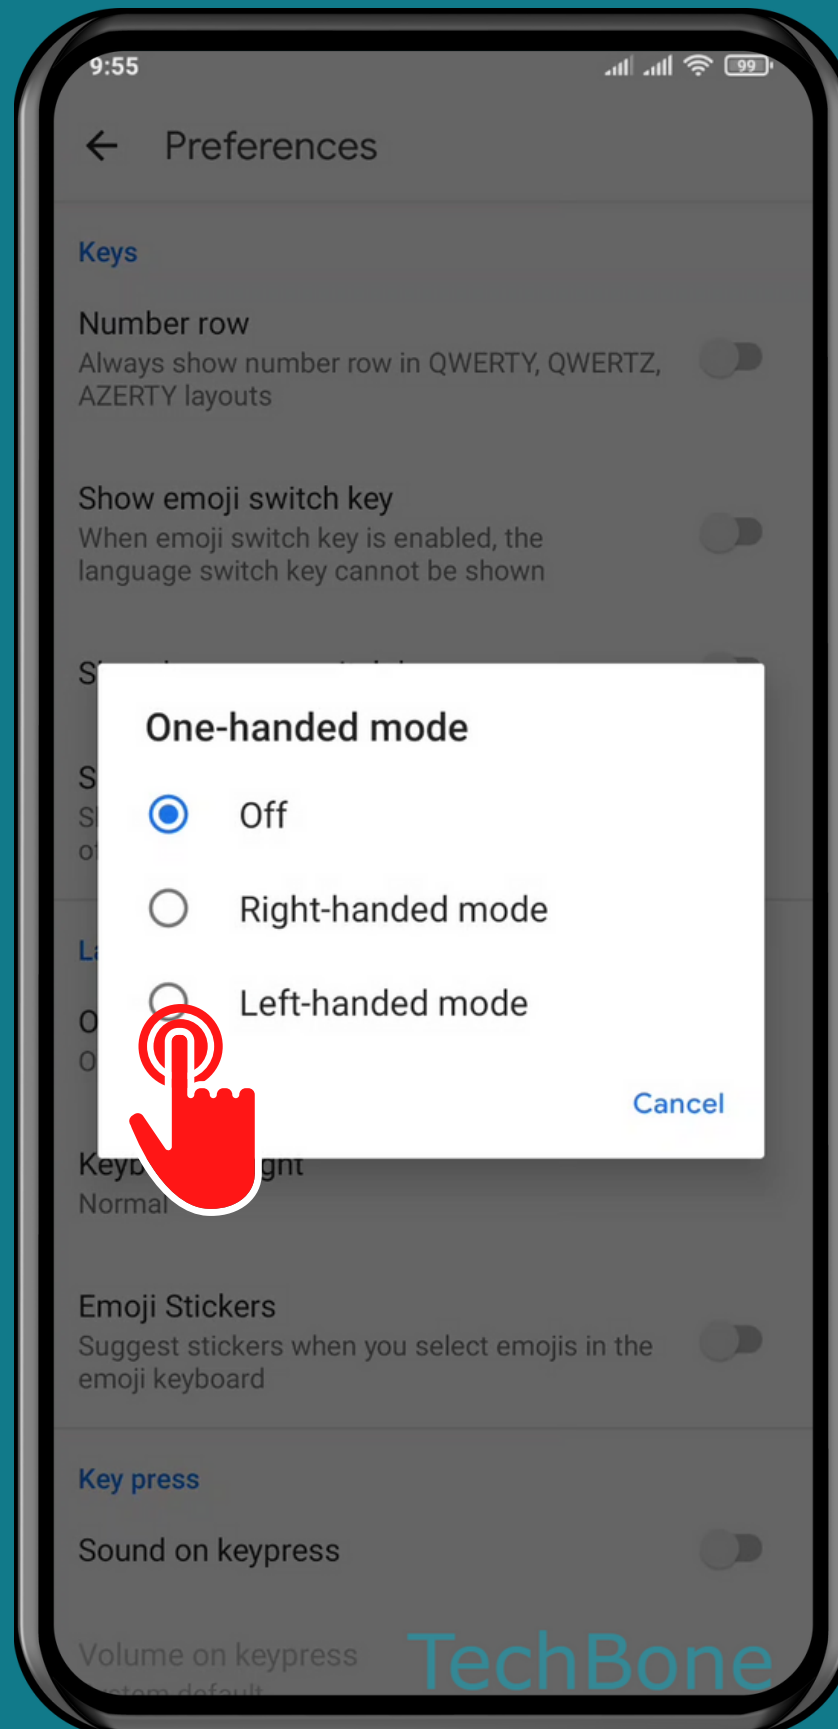

XIAOMI

Android 11 - MIUI 12

HOW TO TURN ON/OFF ONE-HANDED MODE FOR KEYBOARD

Tap on **Settings**

Tap on Additional settings

Tap on Languages & input

Tap on
Manage keyboards

Tap on **Settings**

Tap on Preferences

Tap on One-handed mode

Choose an **option**

Done!