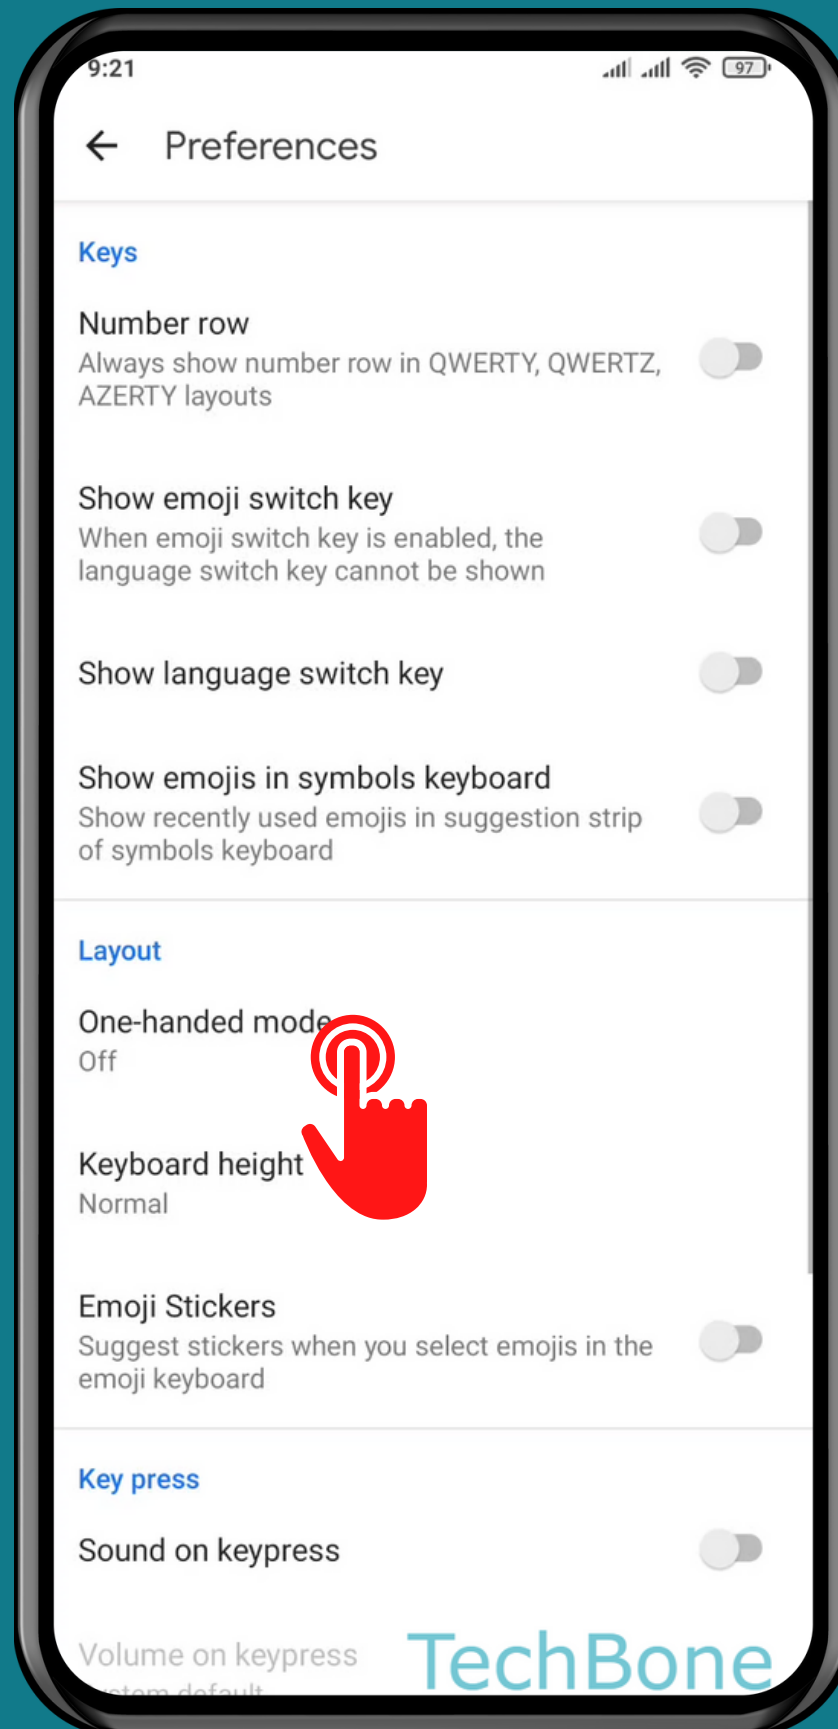

XIAOMI

Android 11 - MIUI 12

HOW TO TURN ON/OFF ONE-HANDED MODE FOR KEYBOARD

Tap on **Settings**

Tap on Additional settings

Tap on Languages & input

Tap on
Manage keyboards

Tap on **Settings**

Tap on Preferences

Tap on One-handed mode

Choose an **option**

Done!