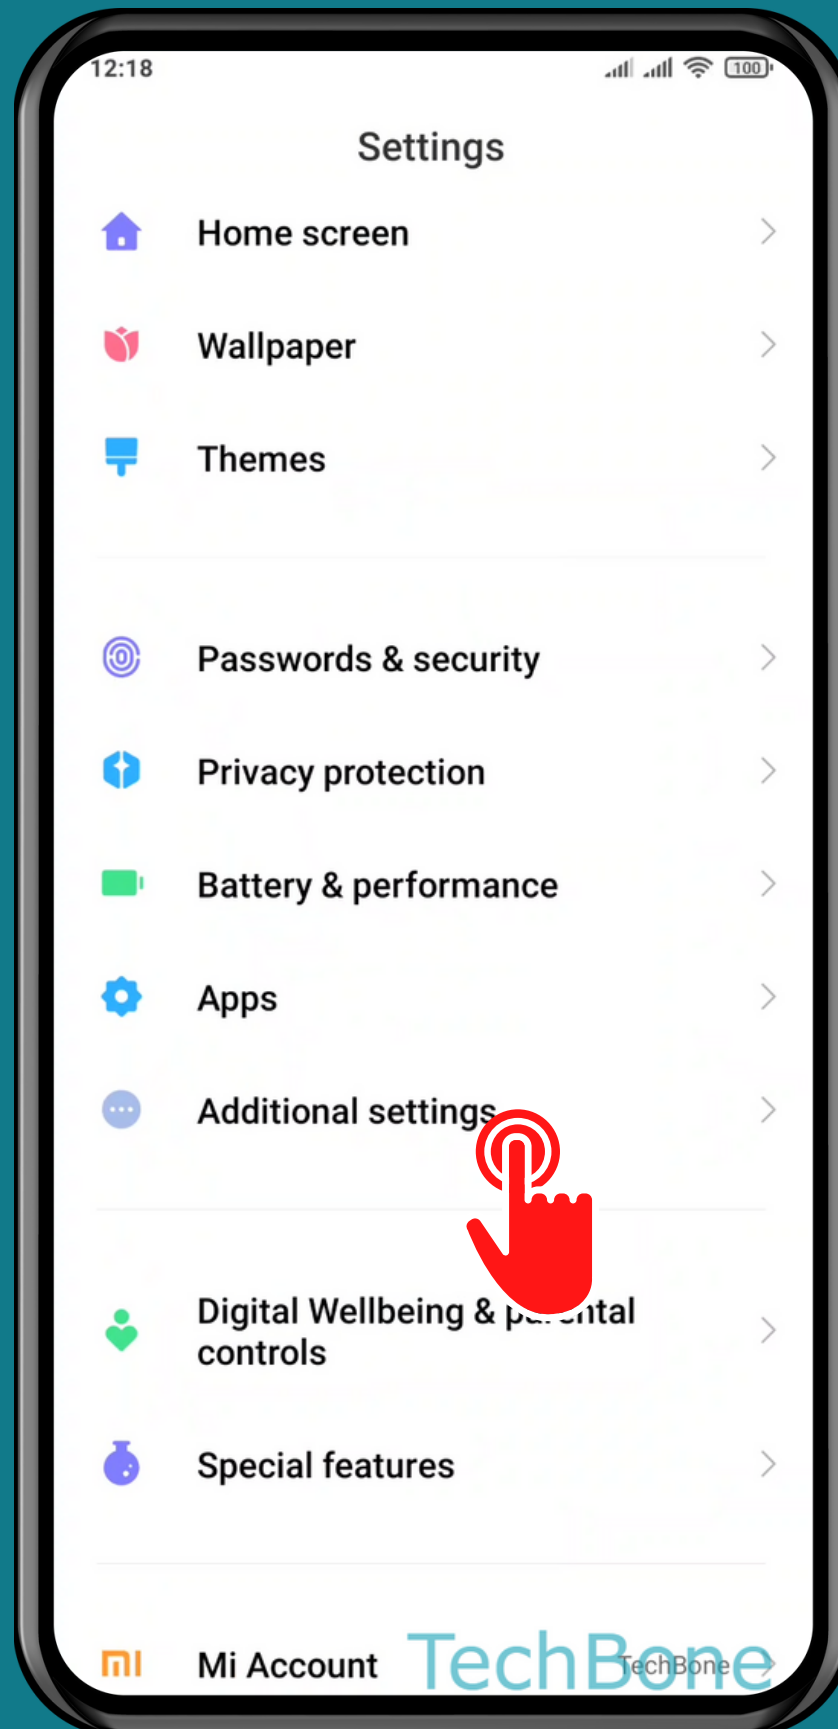

XIAOMI

Android 11 - MIUI 12

HOW TO TURN ON/OFF ONE-HANDED MODE FOR KEYBOARD

Tap on **Settings**

Tap on Additional settings

Tap on Languages & input

Tap on
Manage keyboards

Tap on **Settings**

Tap on Preferences

Tap on One-handed mode

Choose an **option**

Done!