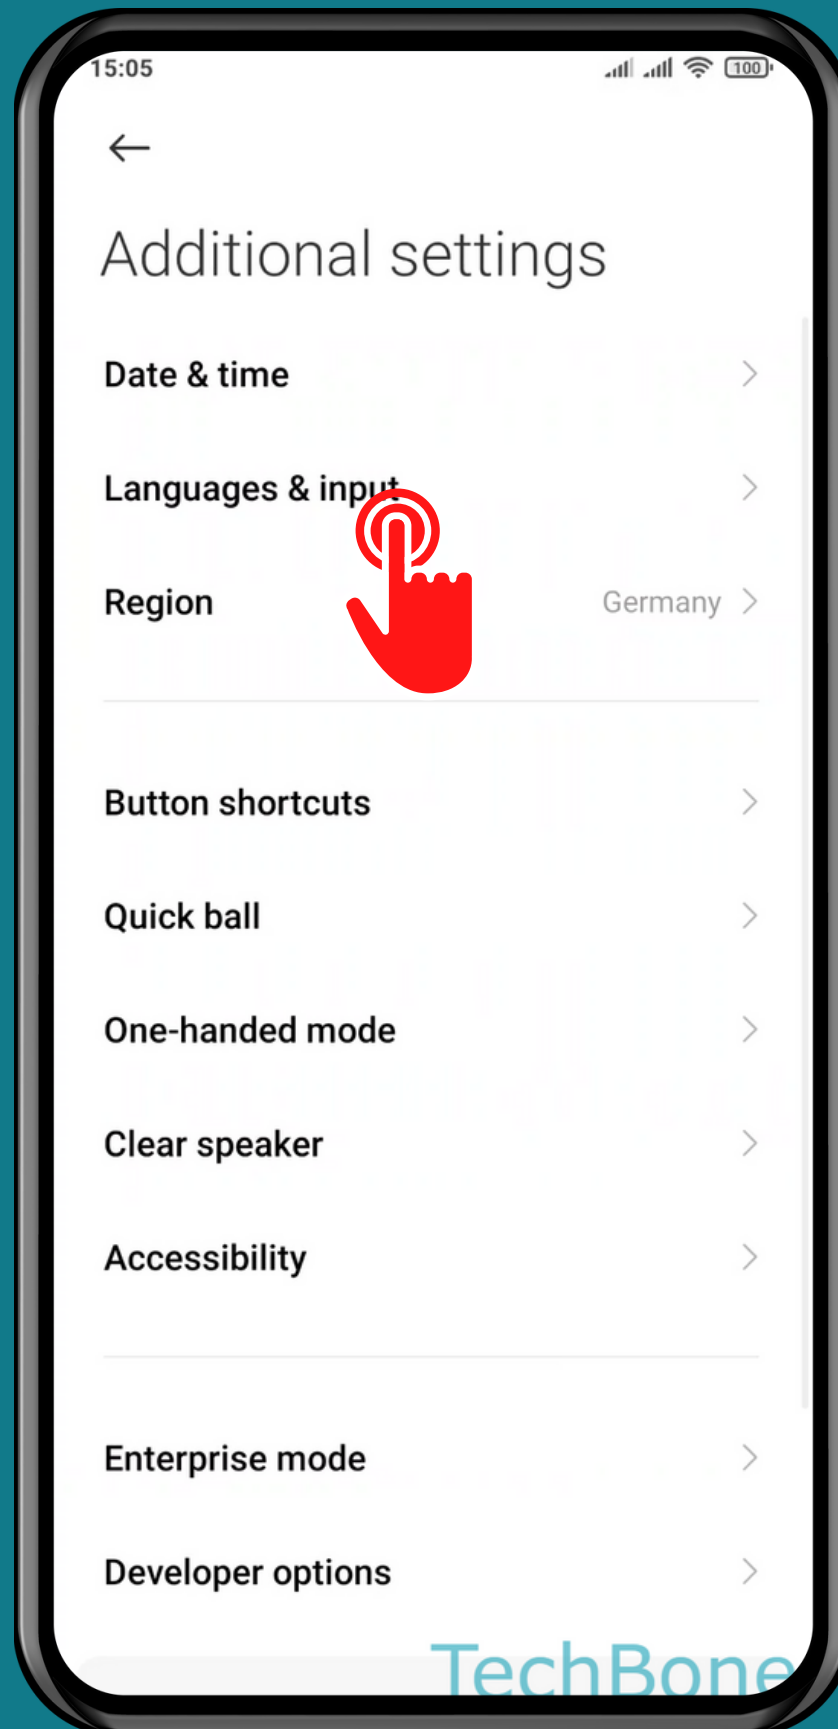

XIAOMI

Android 11 - MIUI 12

HOW TO TURN ON/OFF ONE-HANDED MODE FOR KEYBOARD

Tap on **Settings**

Tap on Additional settings

Tap on Languages & input

Tap on
Manage keyboards

Tap on **Settings**

Tap on Preferences

Tap on One-handed mode

Choose an **option**

Done!