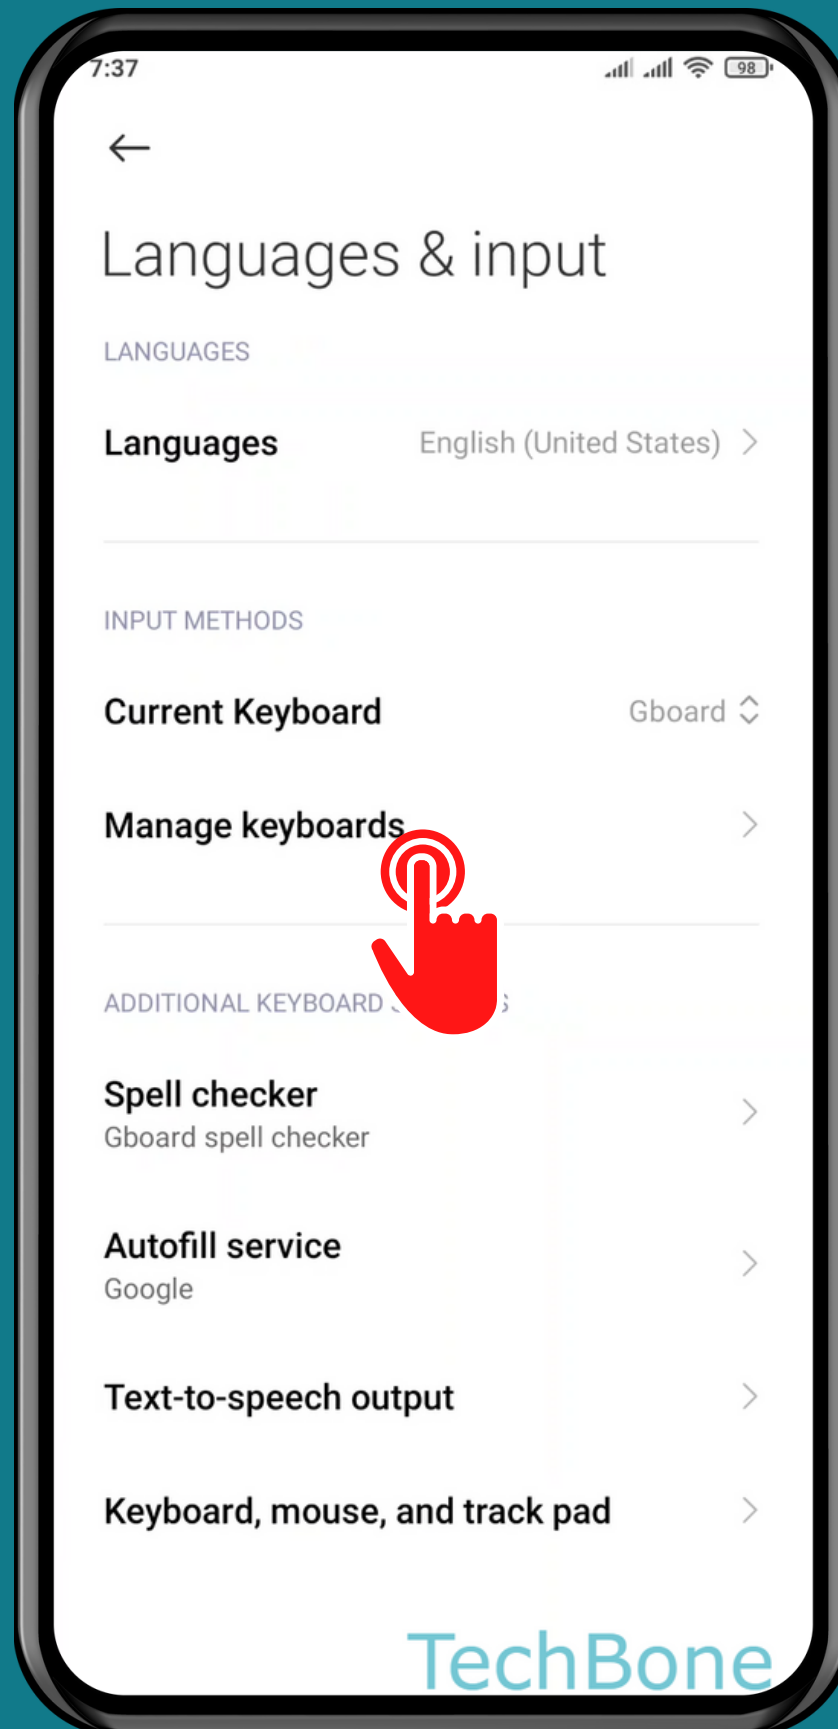

XIAOMI

Android 11 - MIUI 12

HOW TO TURN ON/OFF ONE-HANDED MODE FOR KEYBOARD

Tap on **Settings**

Tap on Additional settings

Tap on Languages & input

Tap on
Manage keyboards

Tap on **Settings**

Tap on Preferences

Tap on One-handed mode

Choose an **option**

Done!