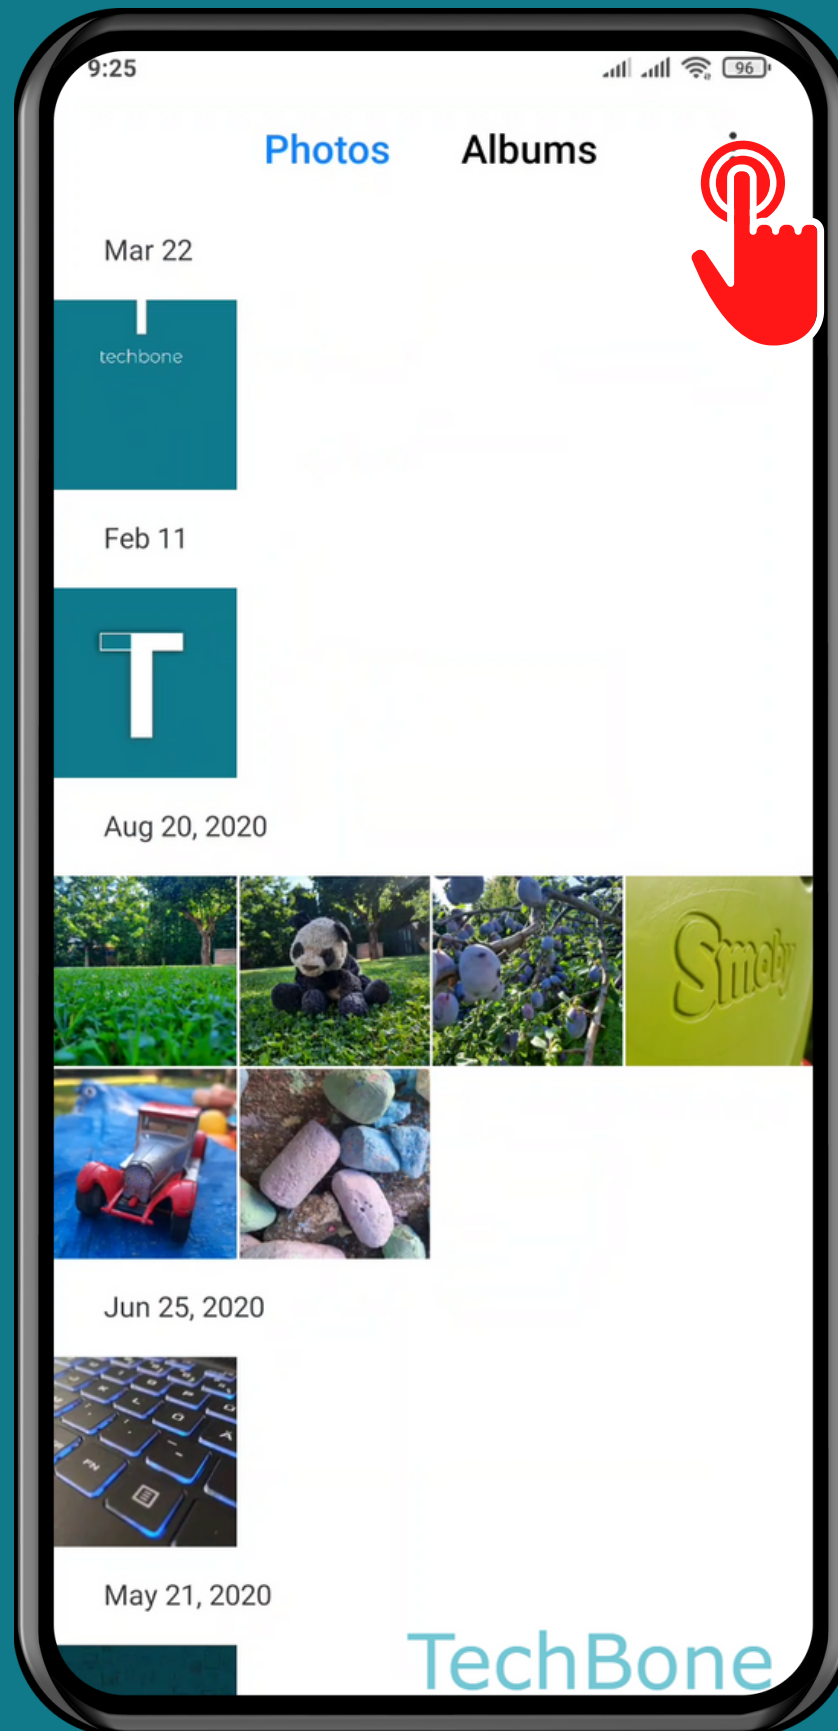

XIAOMI

Gallery - Android 11 - MIUI 12

HOW TO TURN ON/OFF ONLY SHOW LOCAL ALBUMS

Tap on
Gallery

Open the Menu

Tap on Settings

Turn On/Off Only show local albums

Done!