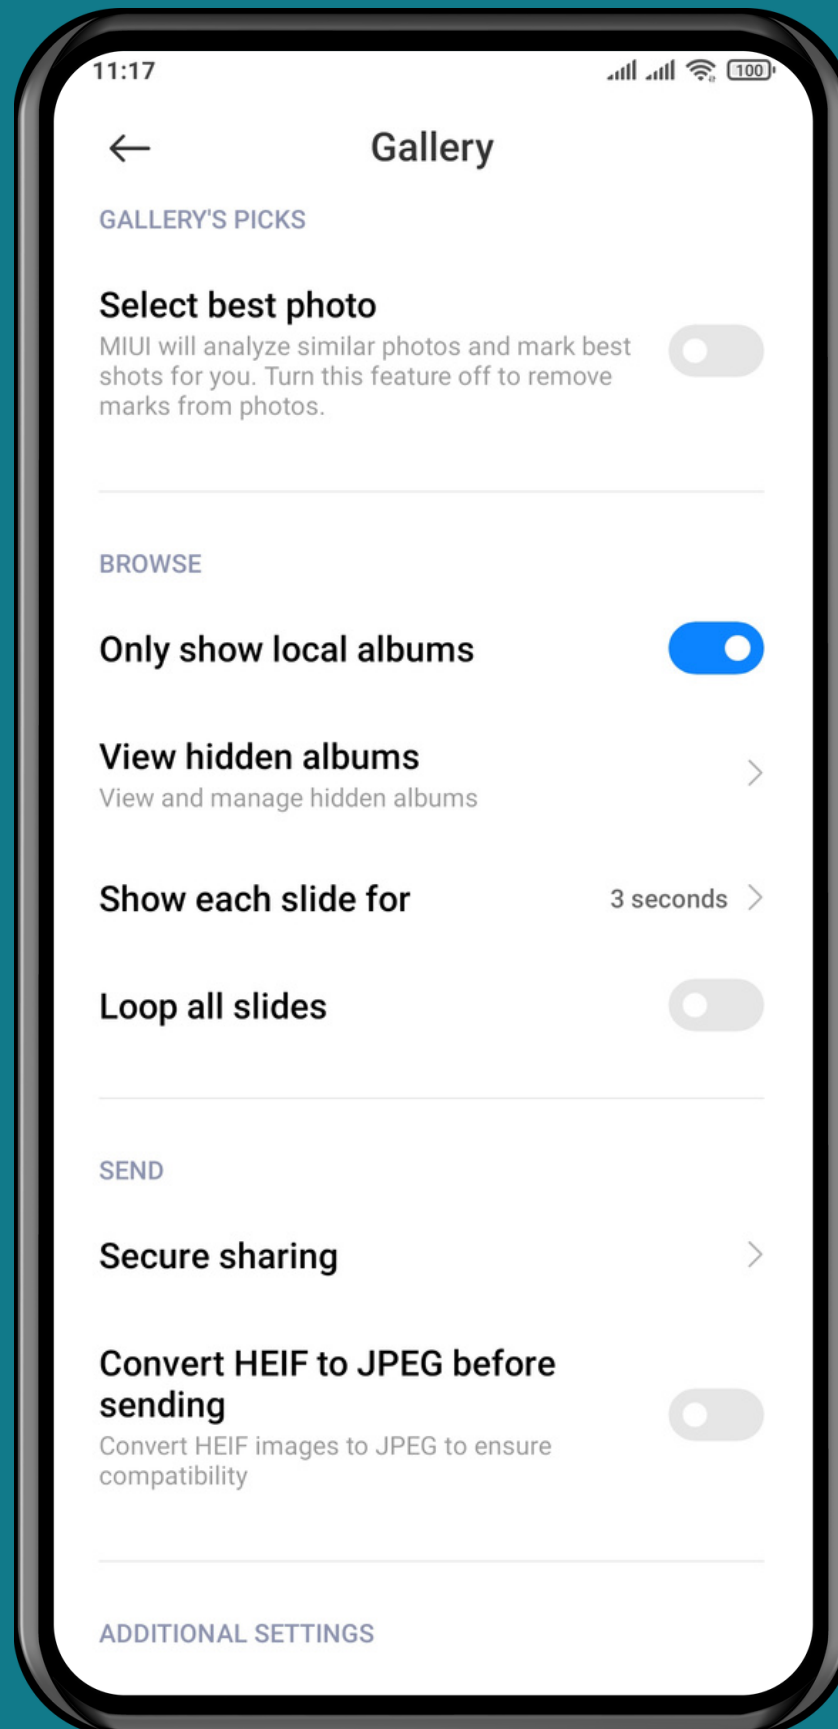

XIAOMI

Gallery - Android 11 - MIUI 12

HOW TO TURN ON/OFF ONLY SHOW LOCAL ALBUMS

Tap on
Gallery

Open the Menu

Tap on Settings

Turn On/Off Only show local albums

Done!