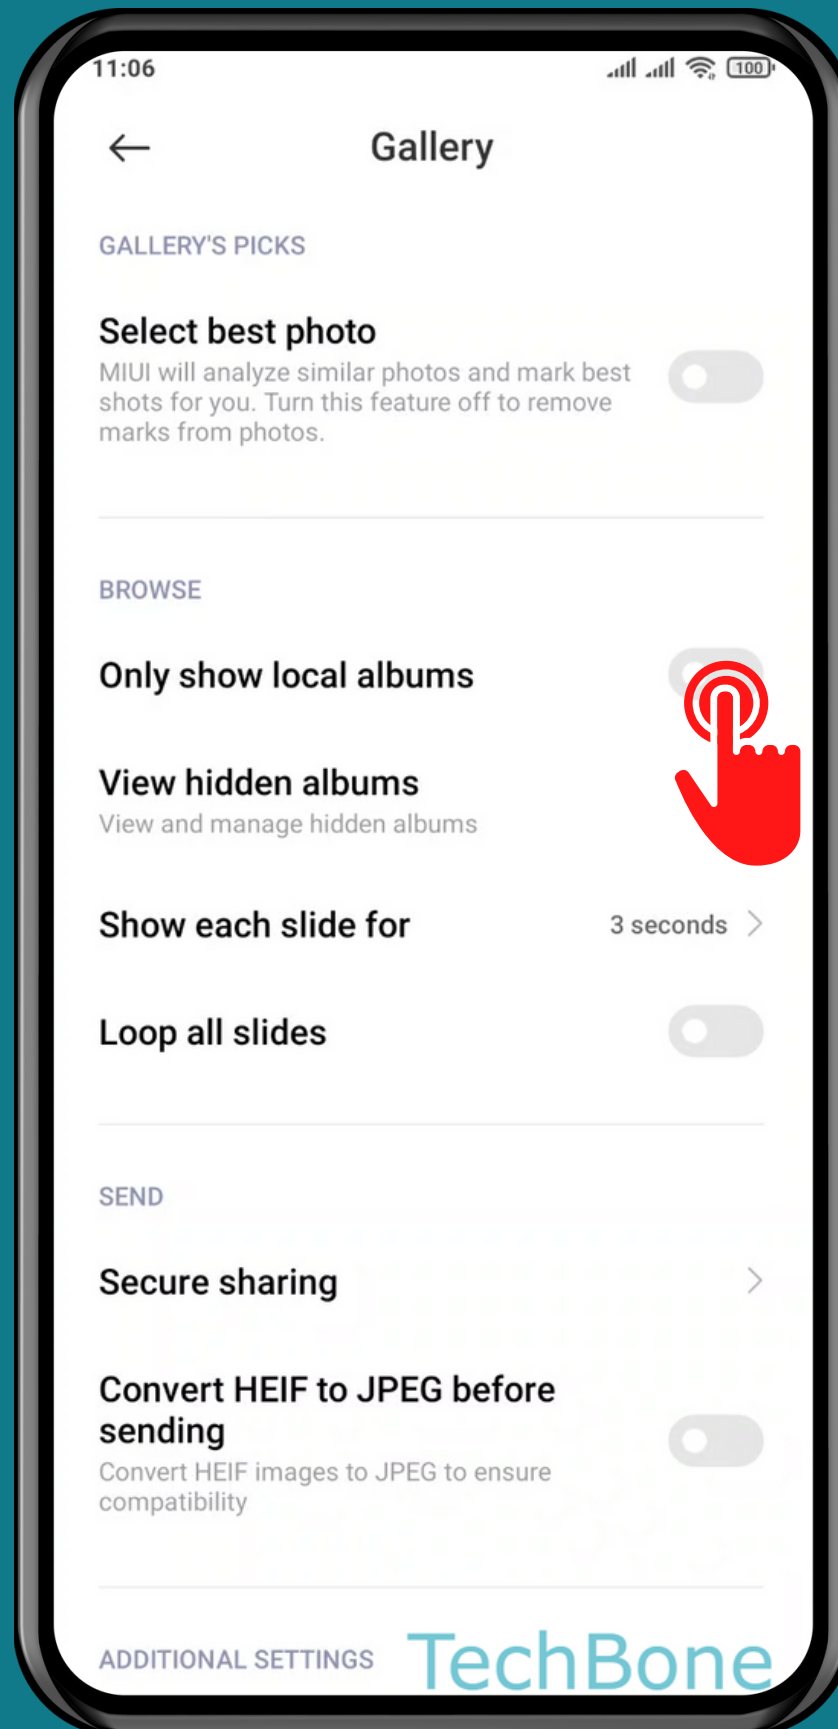

XIAOMI

Gallery - Android 11 - MIUI 12

HOW TO TURN ON/OFF ONLY SHOW LOCAL ALBUMS

Tap on
Gallery

Open the Menu

Tap on Settings

Turn On/Off Only show local albums

Done!