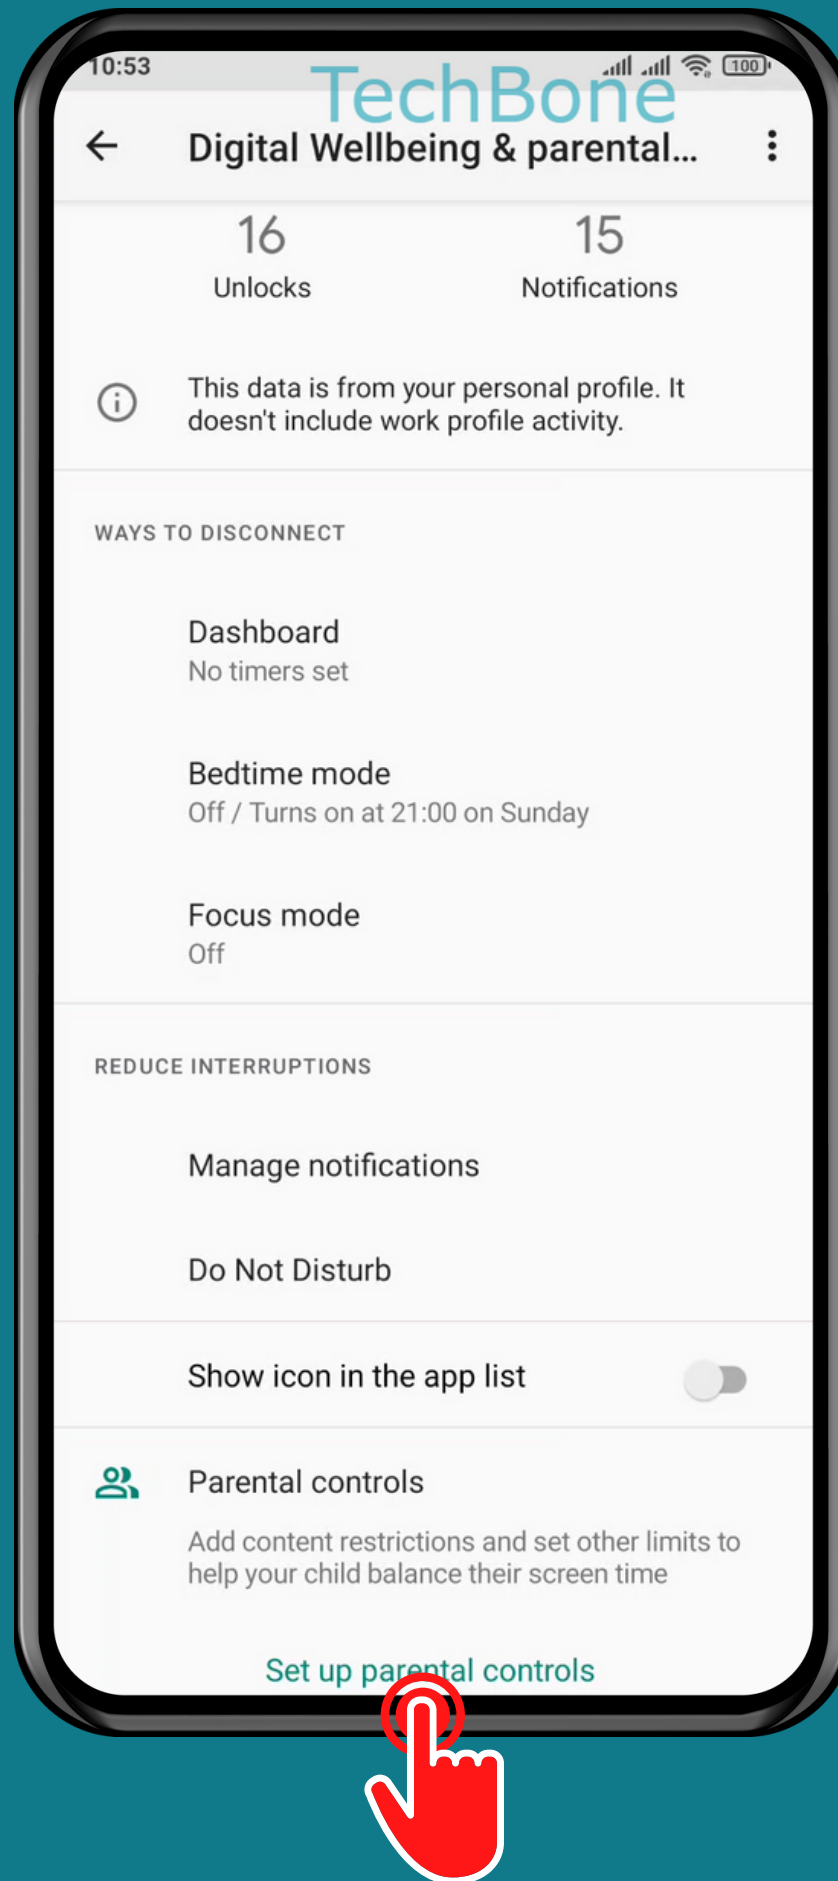

XIAOMI

Android 11 - MIUI 12

HOW TO SET UP PARENTAL CONTROLS

Tap on **Settings**

Tap on Digital Wellbeing & parental controls

Tap on
Set up parental
controls

Tap on **Get started**
and follow the
instructions on screen