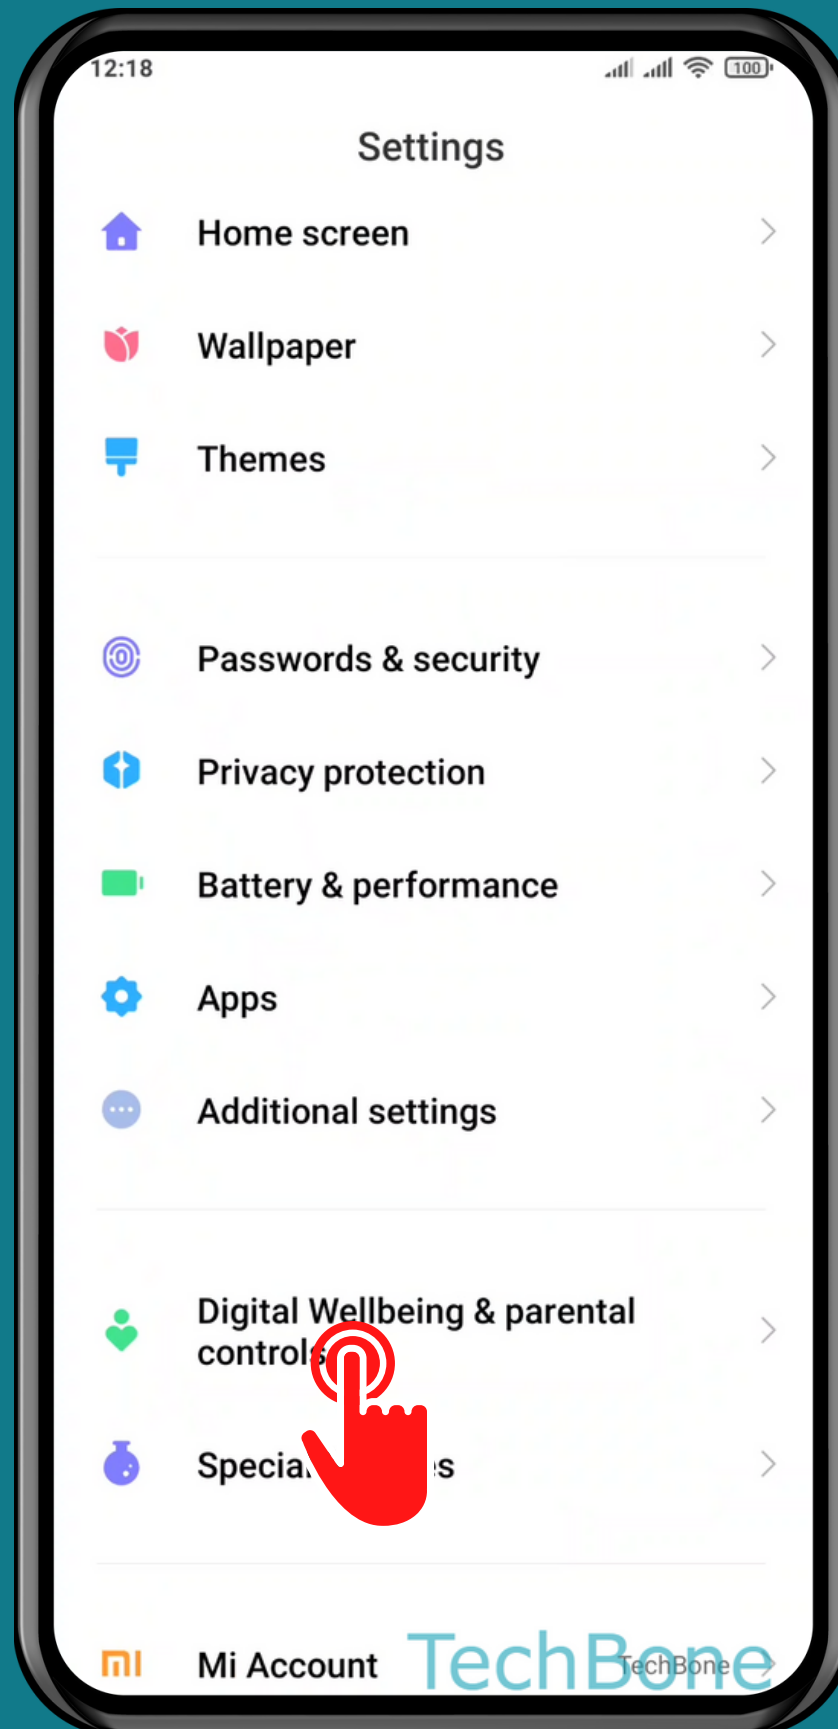

XIAOMI

Android 11 - MIUI 12

HOW TO SET UP PARENTAL CONTROLS

Tap on **Settings**

Tap on Digital Wellbeing & parental controls

Tap on
Set up parental
controls

Tap on **Get started**
and follow the
instructions on screen