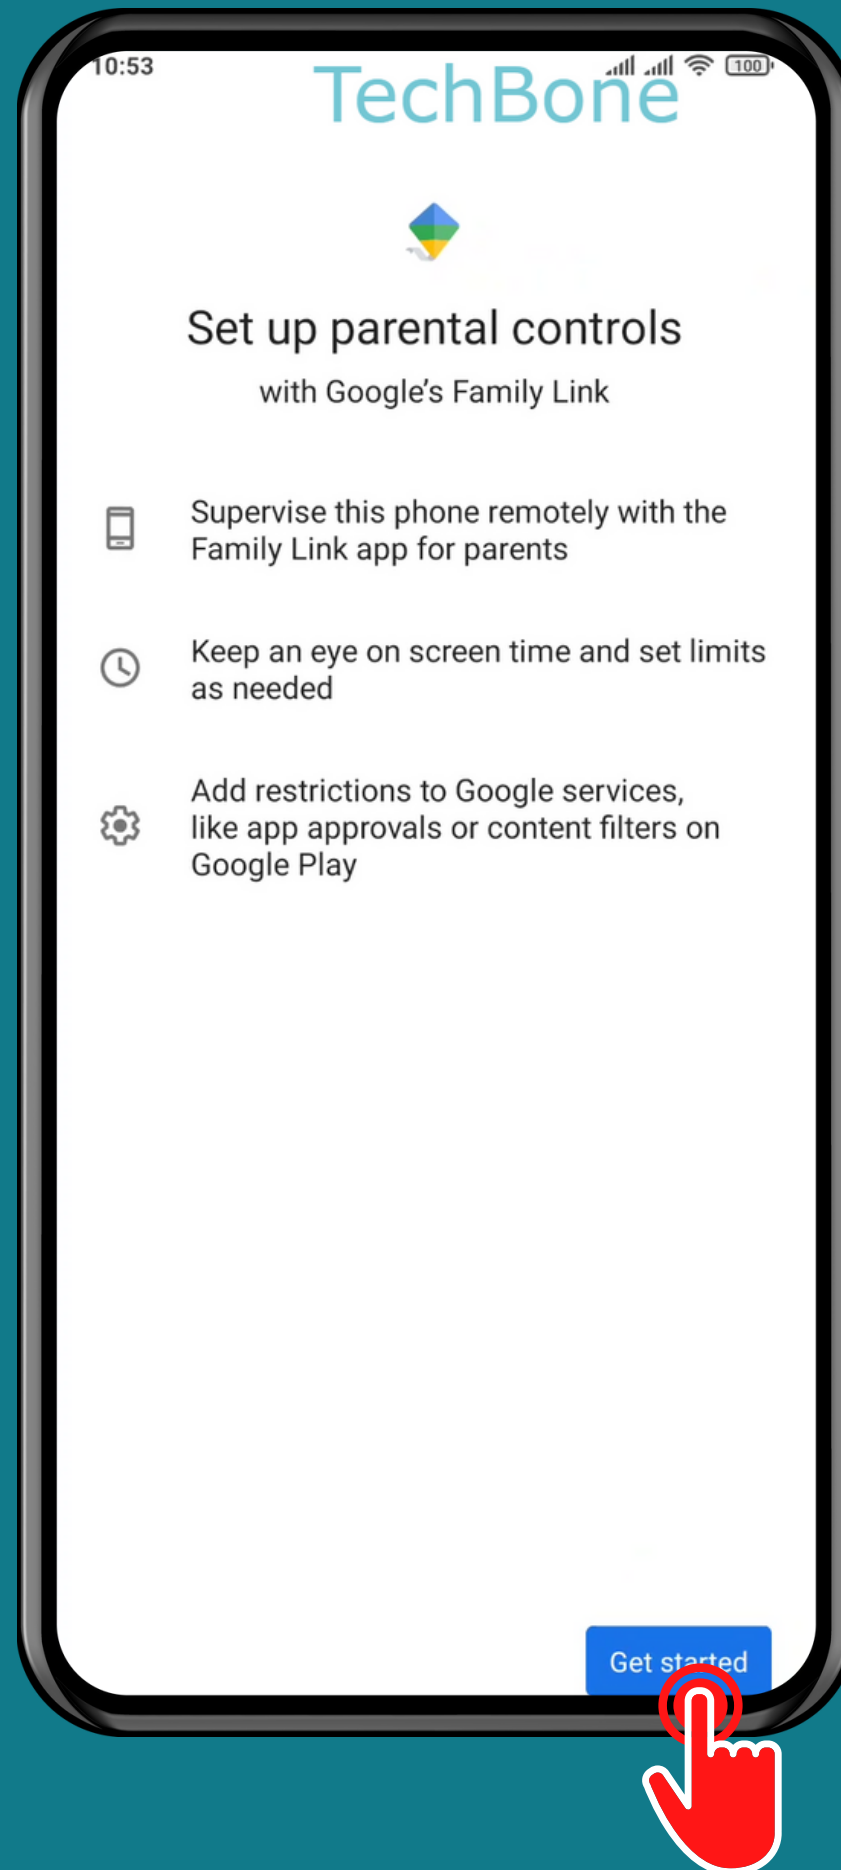

XIAOMI

Android 11 - MIUI 12

HOW TO SET UP PARENTAL CONTROLS

Tap on **Settings**

Tap on Digital Wellbeing & parental controls

Tap on
Set up parental
controls

Tap on **Get started**
and follow the
instructions on screen