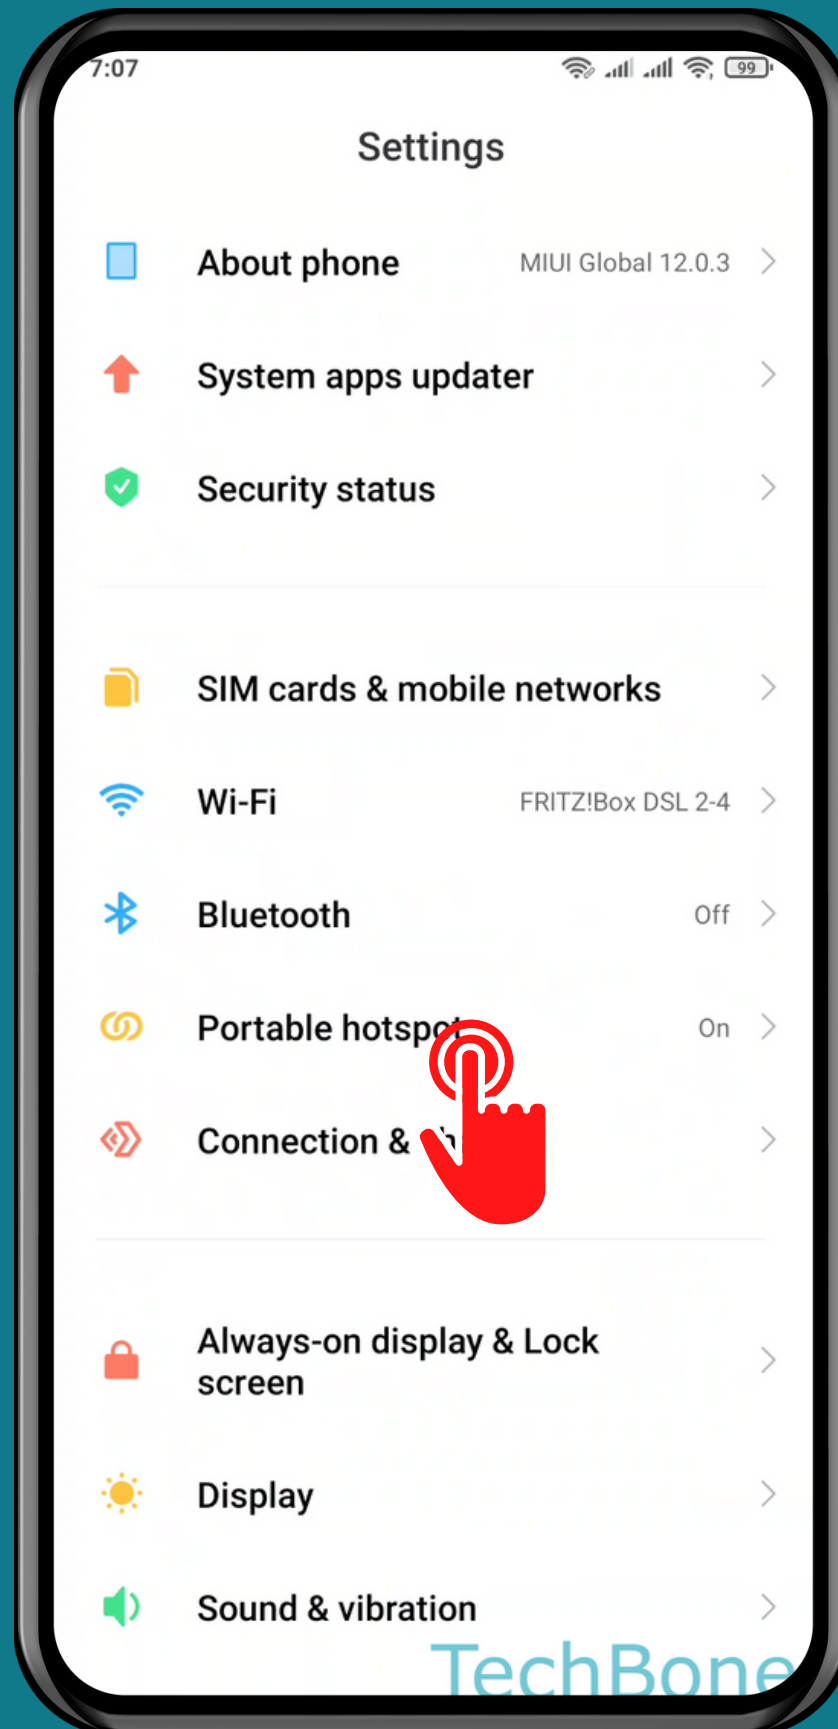

# HOW TO TURN ON/OFF PORTABLE WI-FI HOTSPOT

Tap on **Settings**

Tap on  
Portable hotspot

TechBone

# Turn On/Off Portable hotspot

Done!