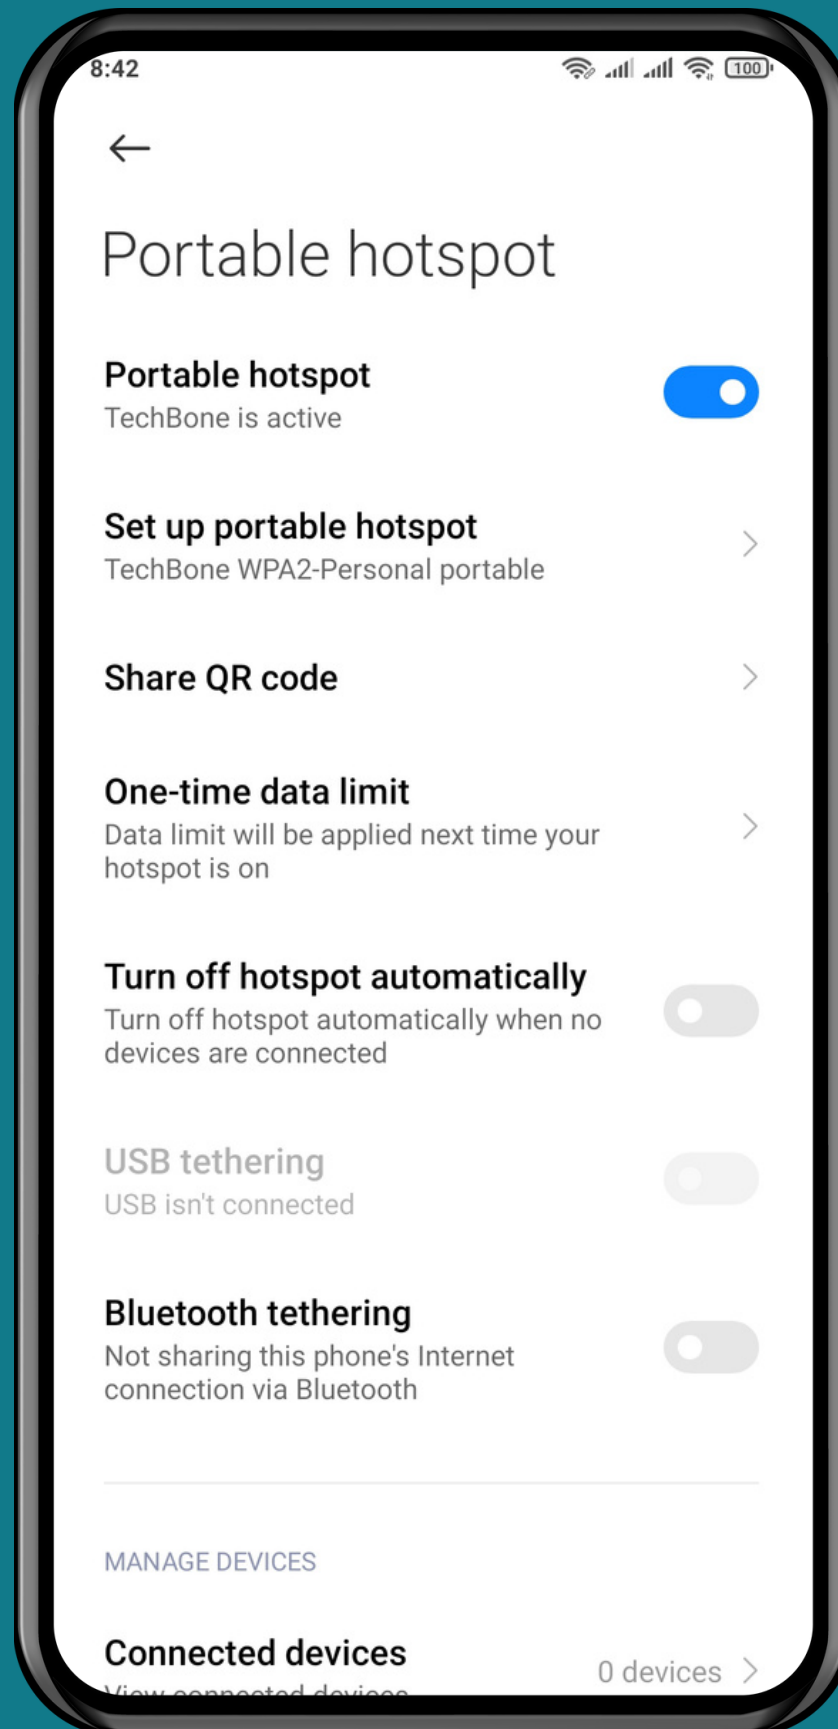

# HOW TO TURN ON/OFF PORTABLE WI-FI HOTSPOT

Tap on **Settings**

Tap on  
Portable hotspot

TechBone

# Turn On/Off Portable hotspot

Done!