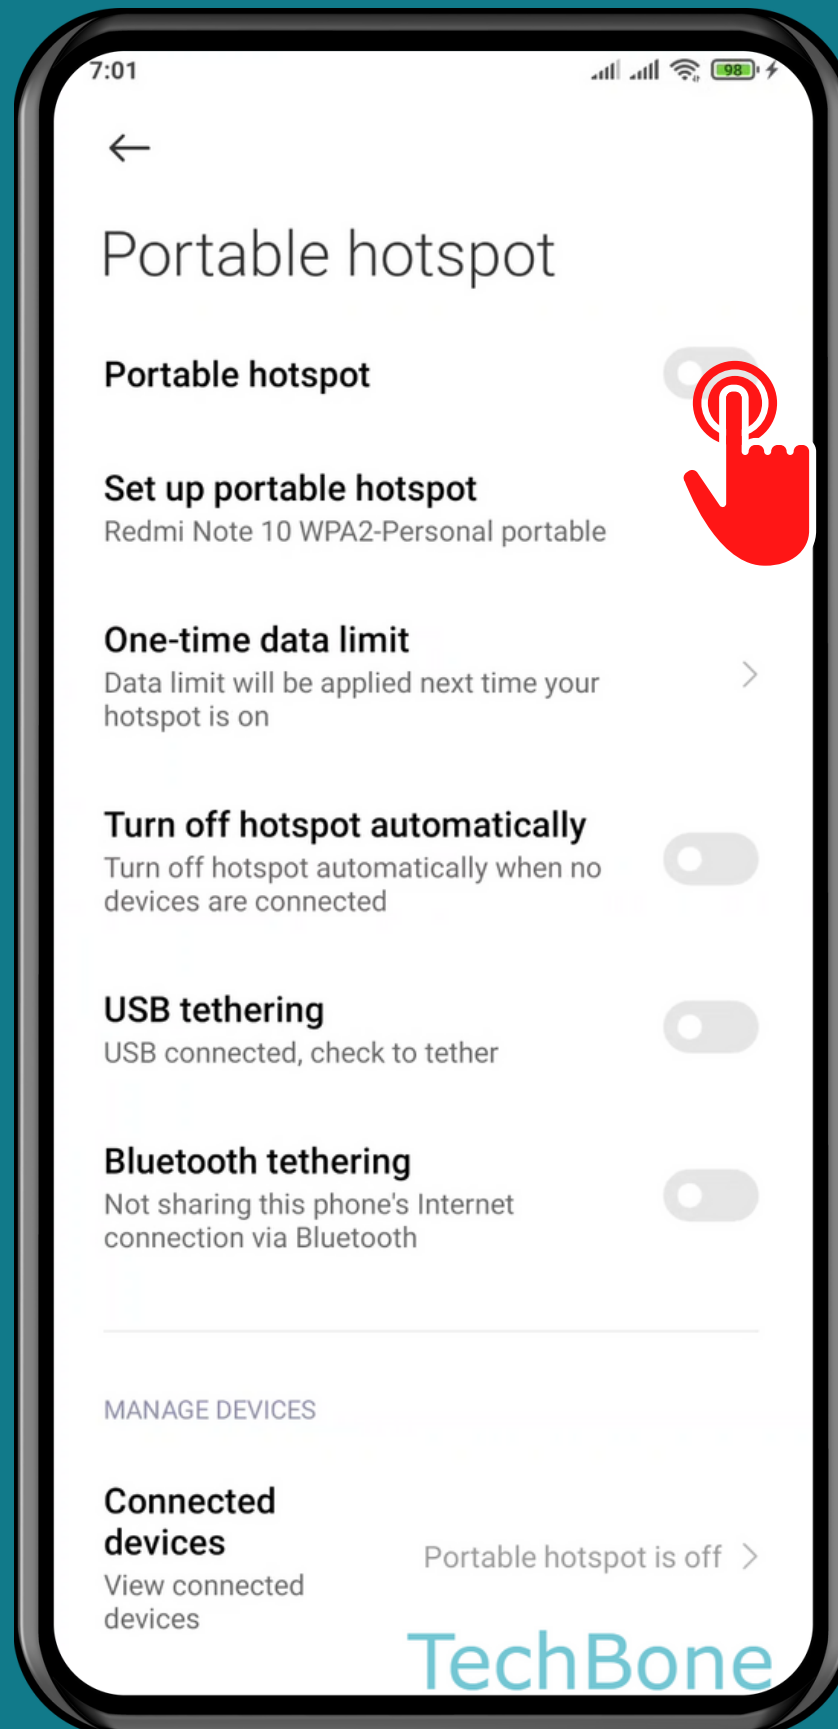

# HOW TO TURN ON/OFF PORTABLE WI-FI HOTSPOT

Tap on **Settings**

Tap on  
Portable hotspot

TechBone

# Turn On/Off Portable hotspot

Done!