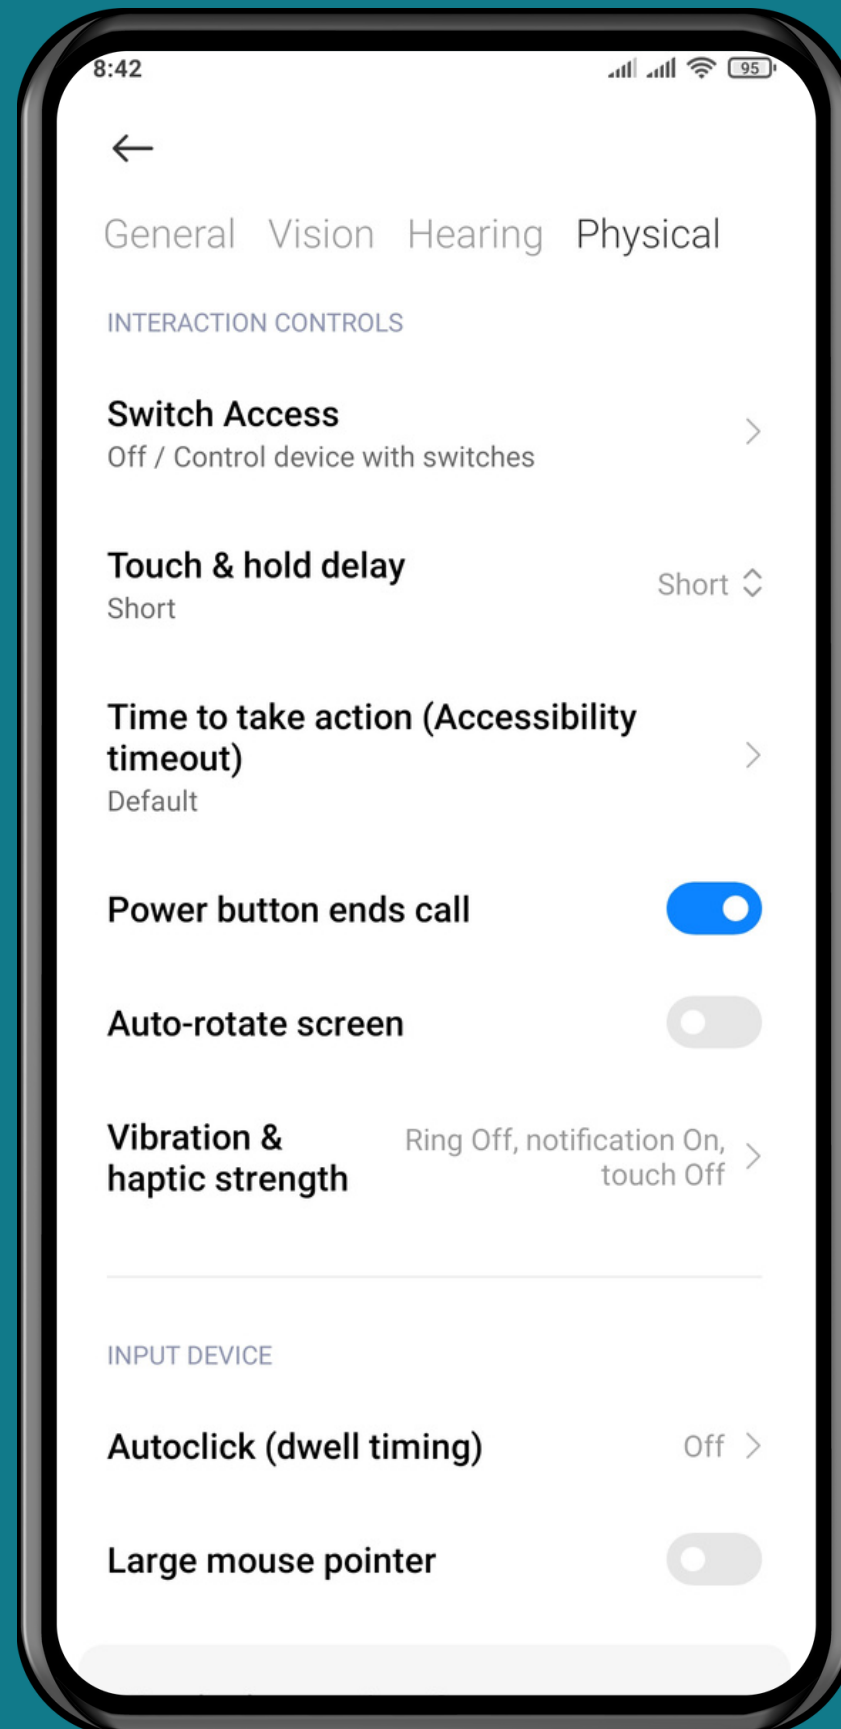

# HOW TO TURN ON/OFF POWER BUTTON ENDS CALL

Tap on **Settings**

# Tap on Additional settings

# Tap on Accessibility

Tap on **Physical**