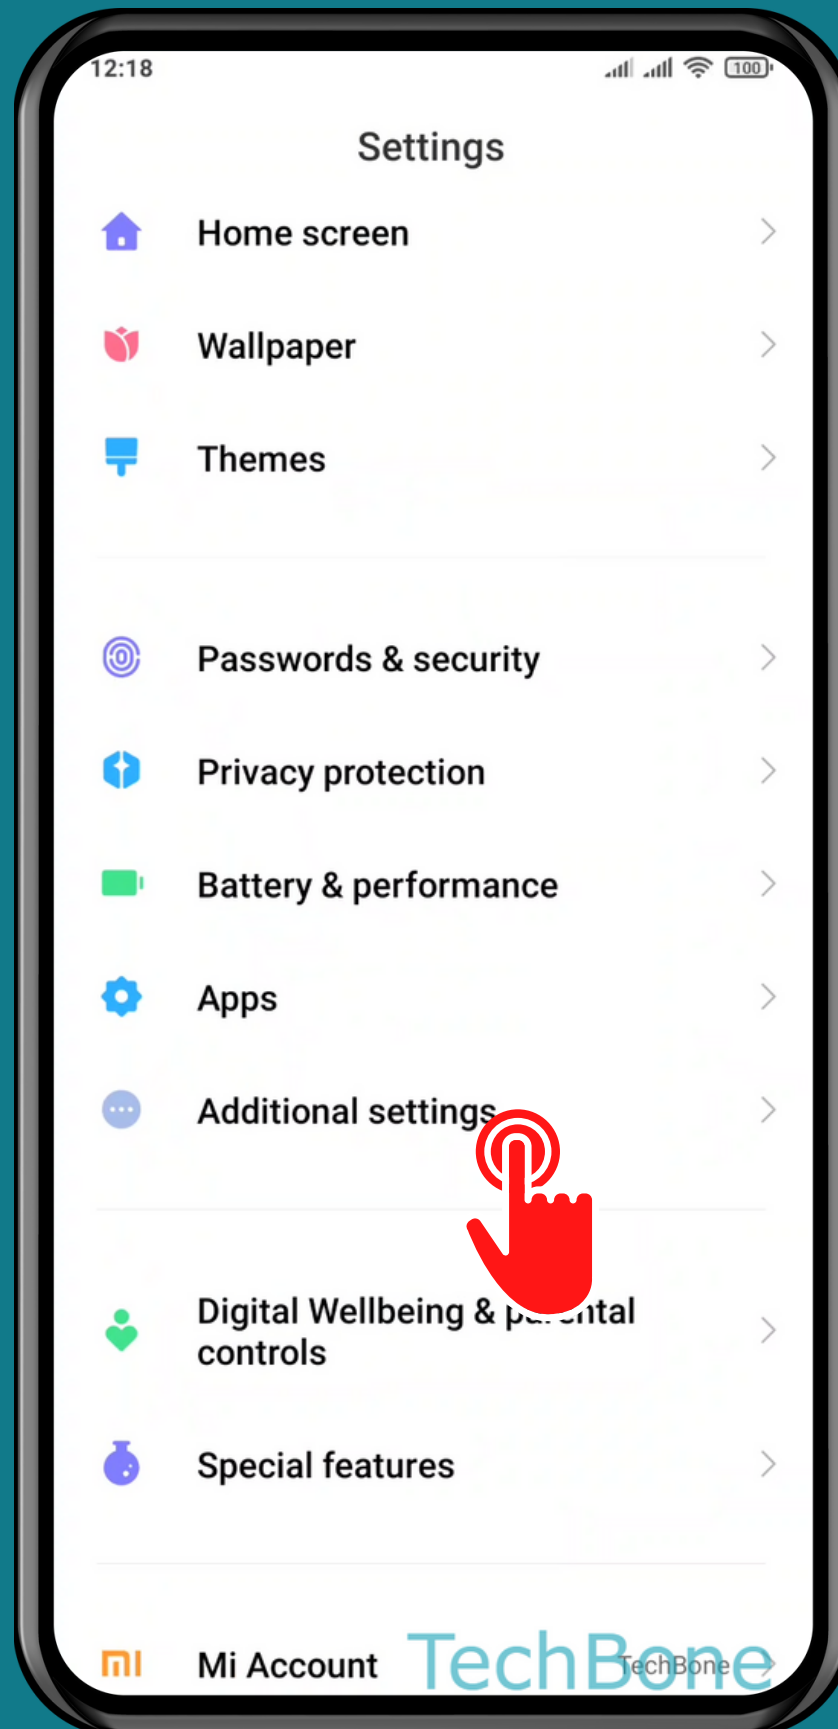

# HOW TO TURN ON/OFF POWER BUTTON ENDS CALL

Tap on **Settings**

# Tap on Additional settings

# Tap on Accessibility

Tap on **Physical**