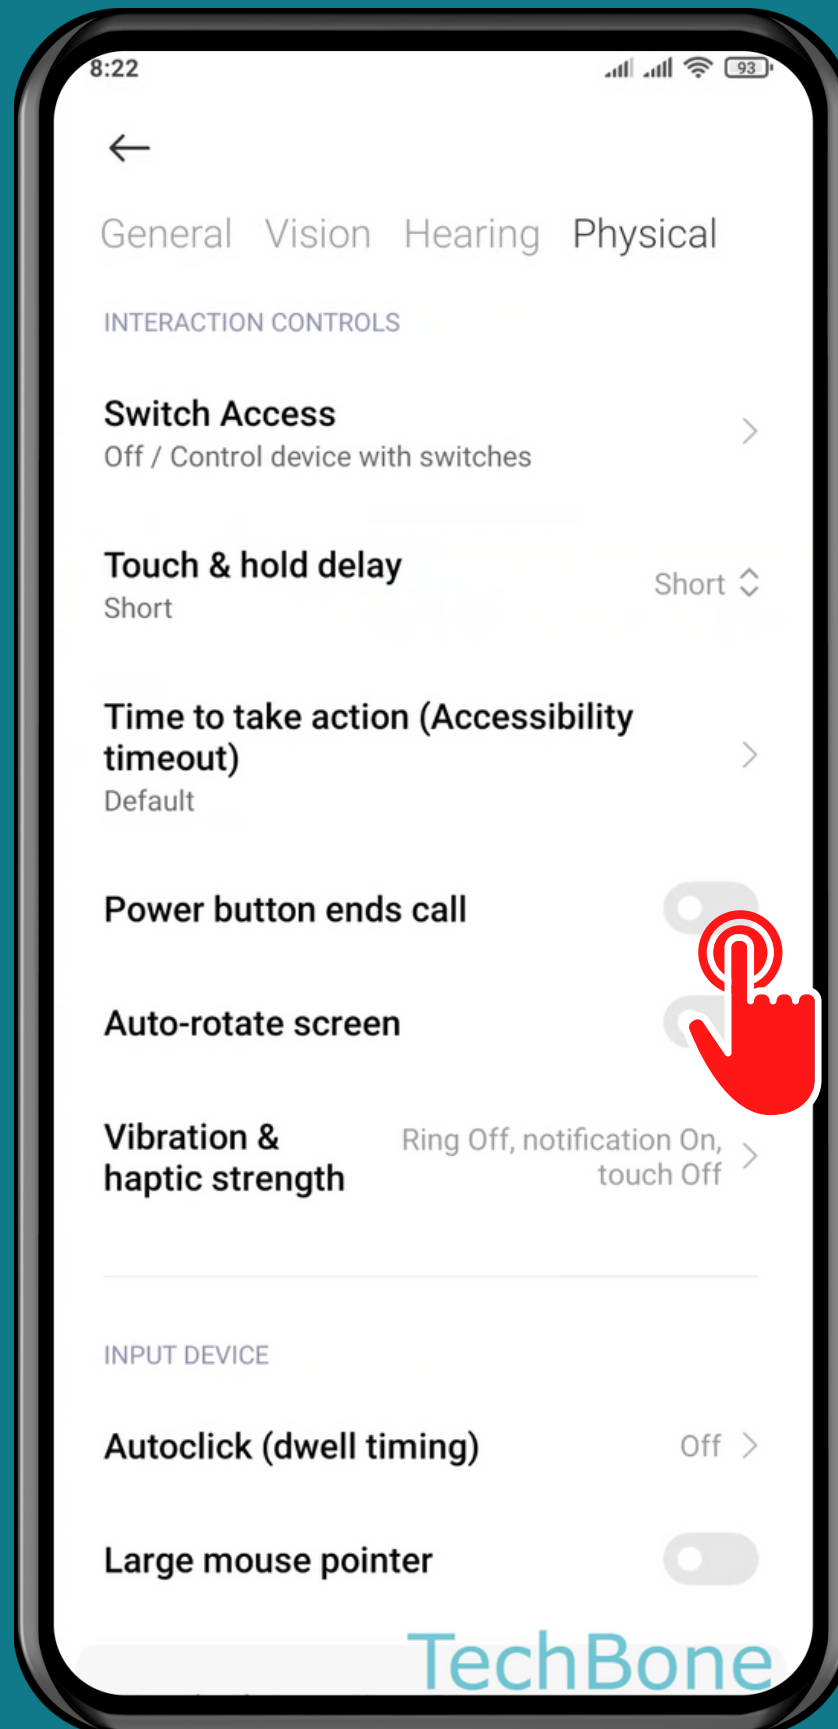

# HOW TO TURN ON/OFF POWER BUTTON ENDS CALL

Tap on **Settings**

# Tap on Additional settings

# Tap on Accessibility

Tap on **Physical**