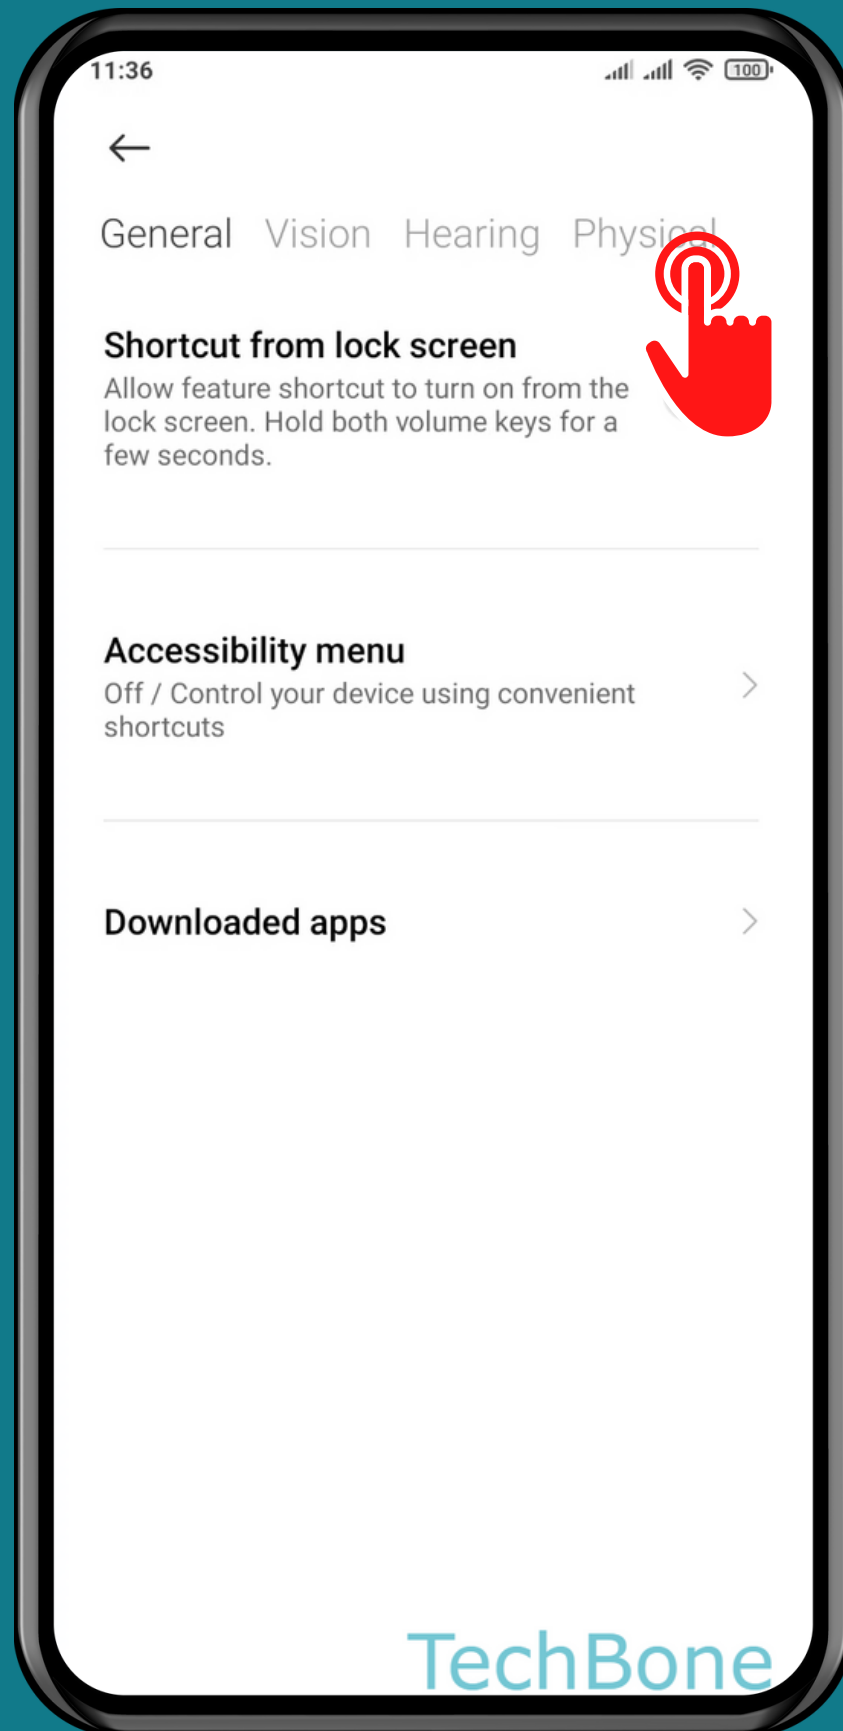

# HOW TO TURN ON/OFF POWER BUTTON ENDS CALL

Tap on **Settings**

# Tap on Additional settings

# Tap on Accessibility

Tap on **Physical**