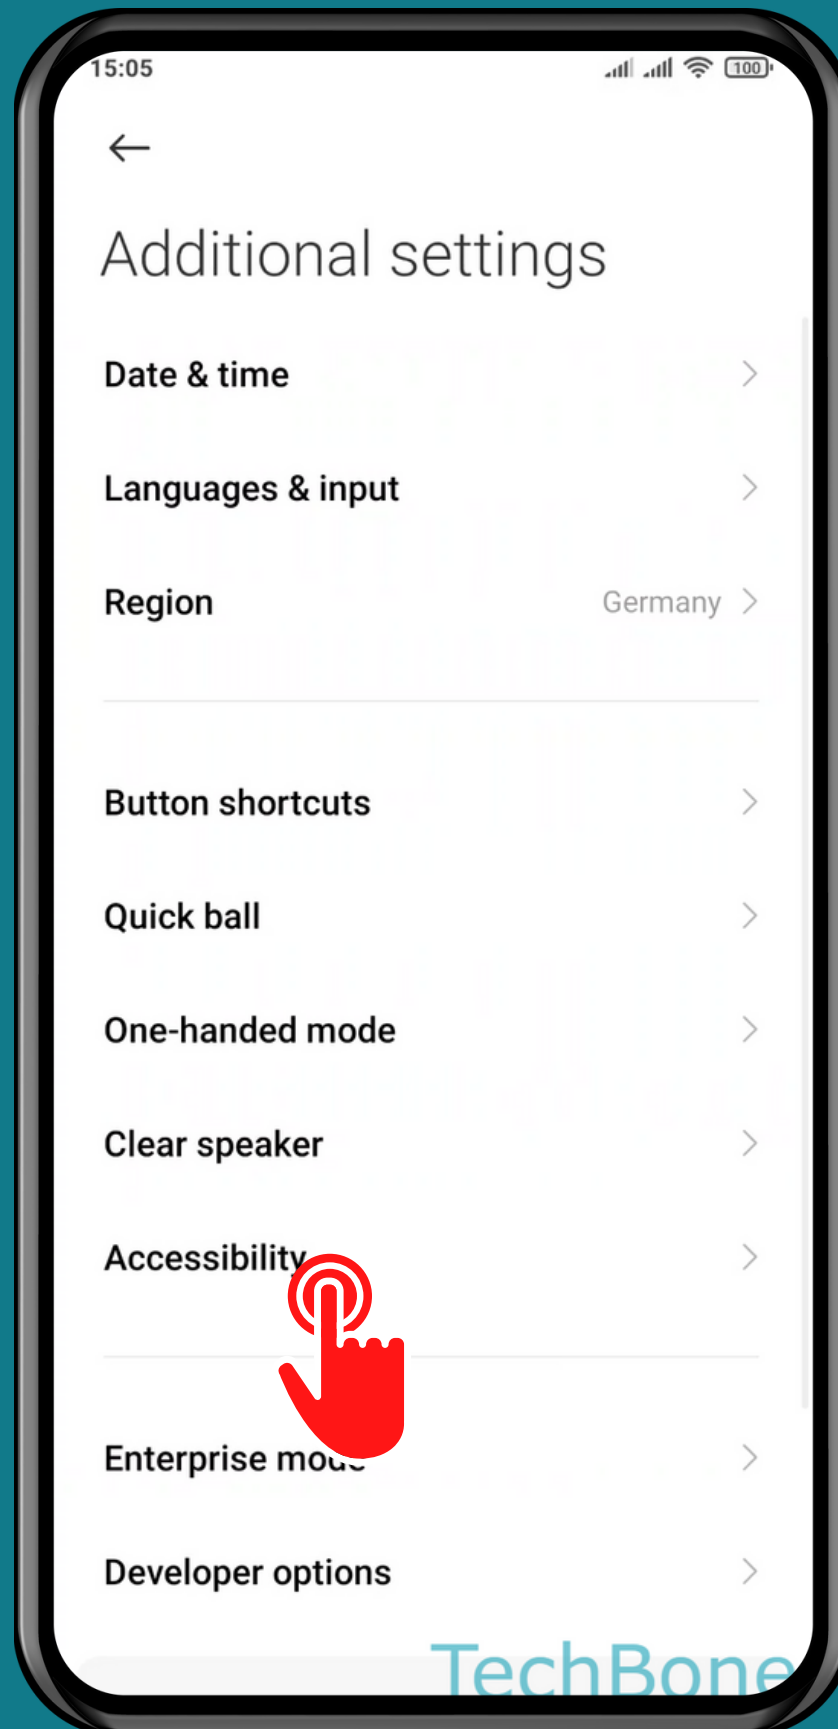

# HOW TO TURN ON/OFF POWER BUTTON ENDS CALL

Tap on **Settings**

# Tap on Additional settings

# Tap on Accessibility

Tap on **Physical**