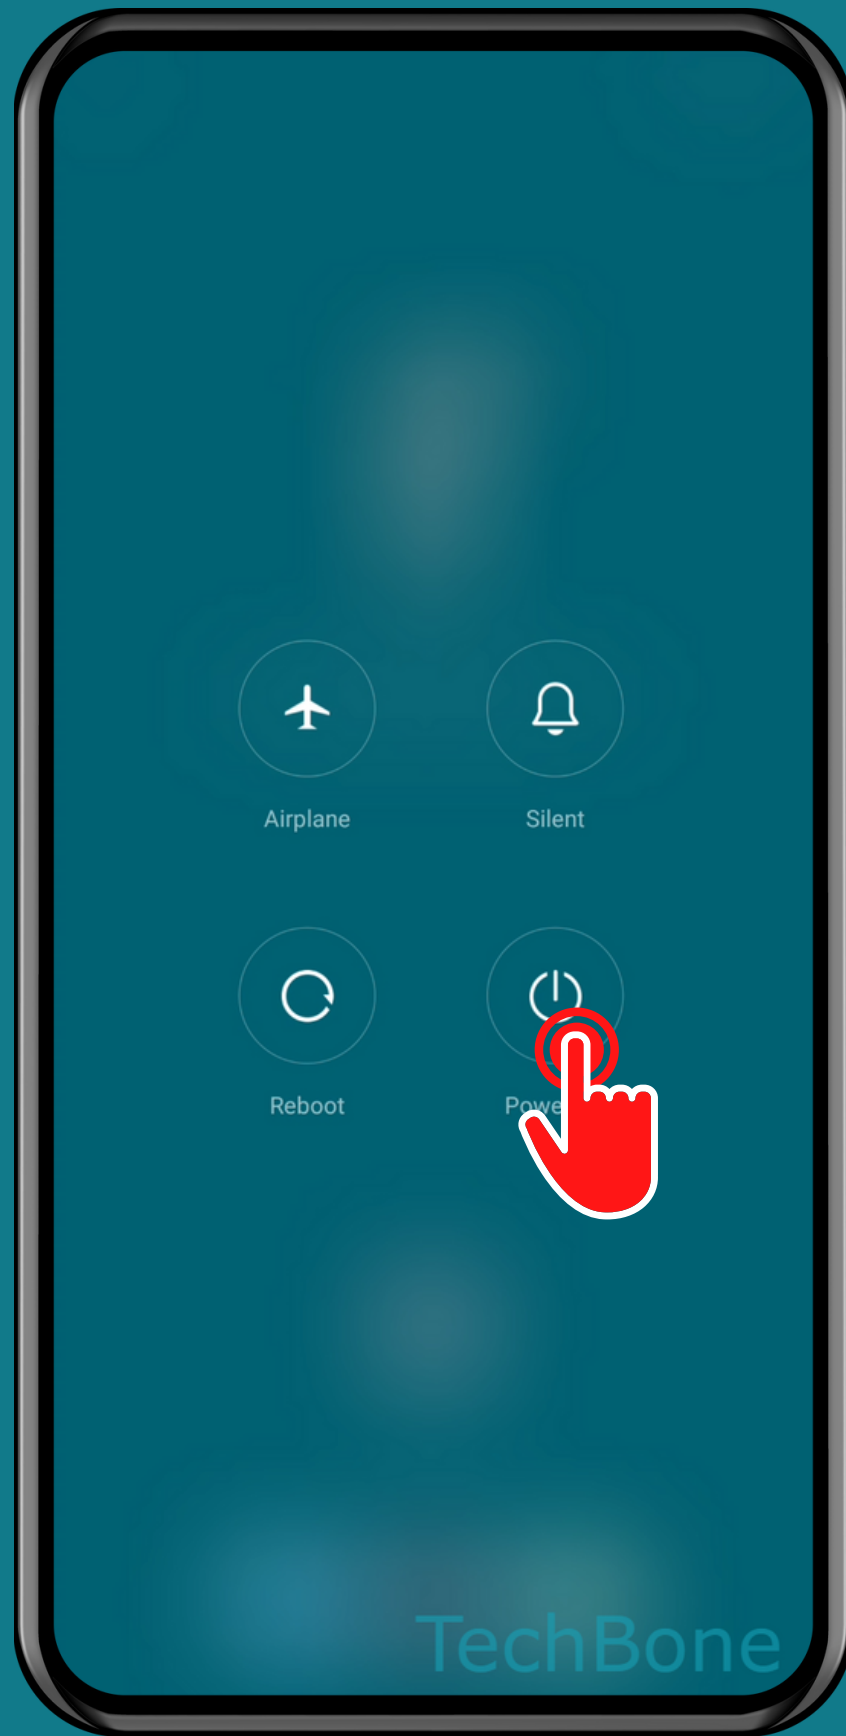

XIAOMI

Android 11 - MIUI 12

# HOW TO POWER OFF THE XIAOMI SMARTPHONE

Tap and hold the  
Power button

# Tap on Power off