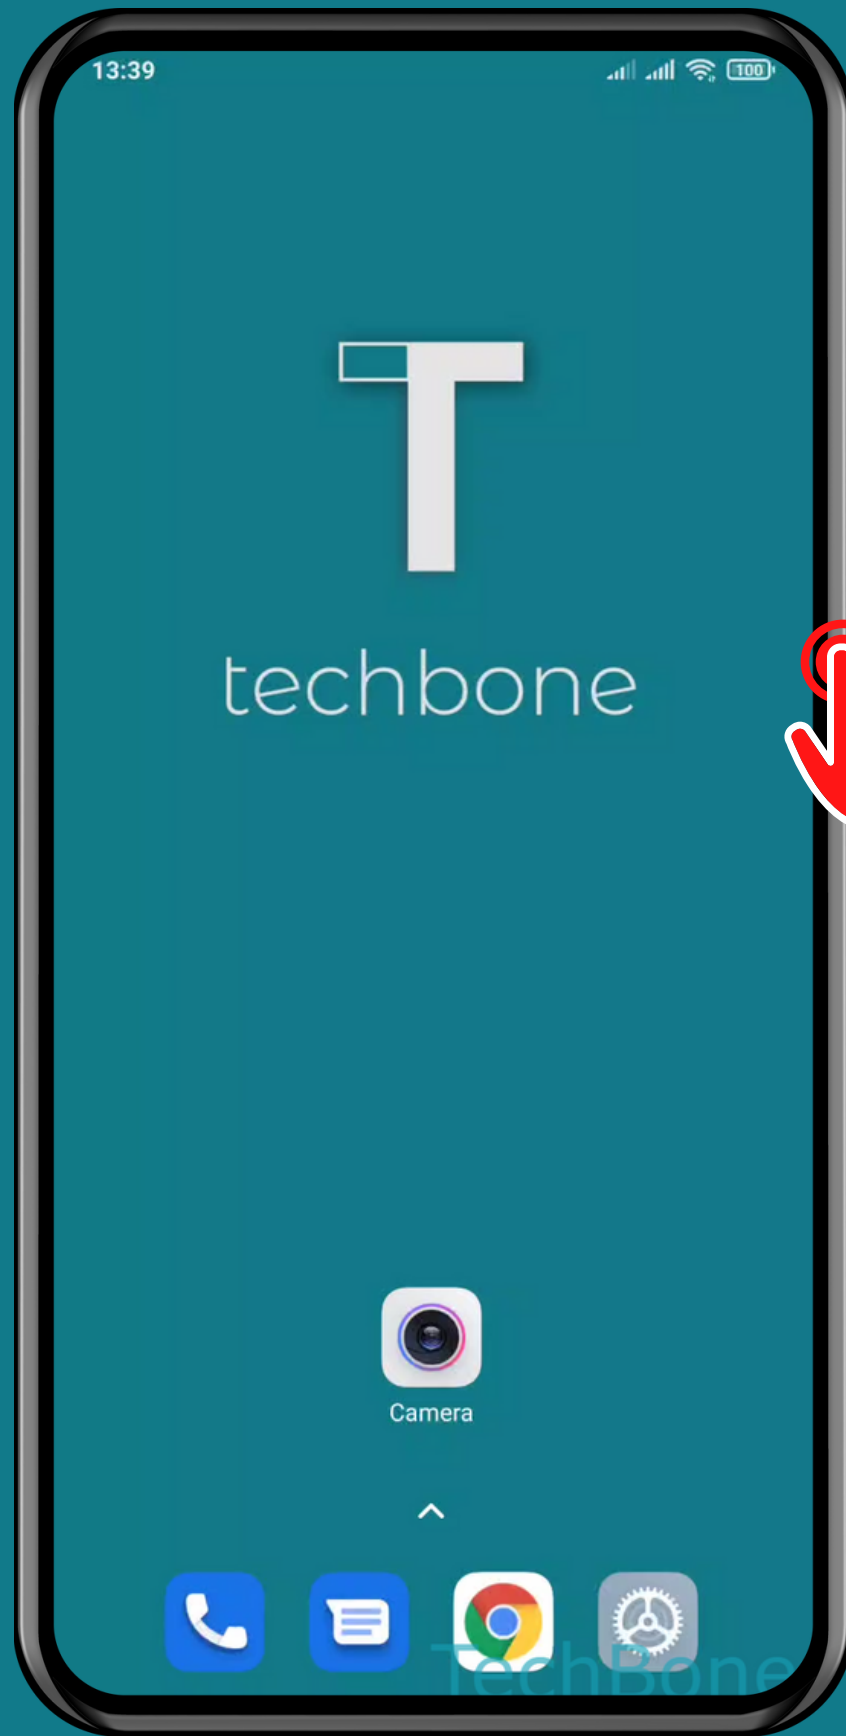

XIAOMI

Android 11 - MIUI 12

# HOW TO POWER OFF THE XIAOMI SMARTPHONE

Tap and hold the  
Power button