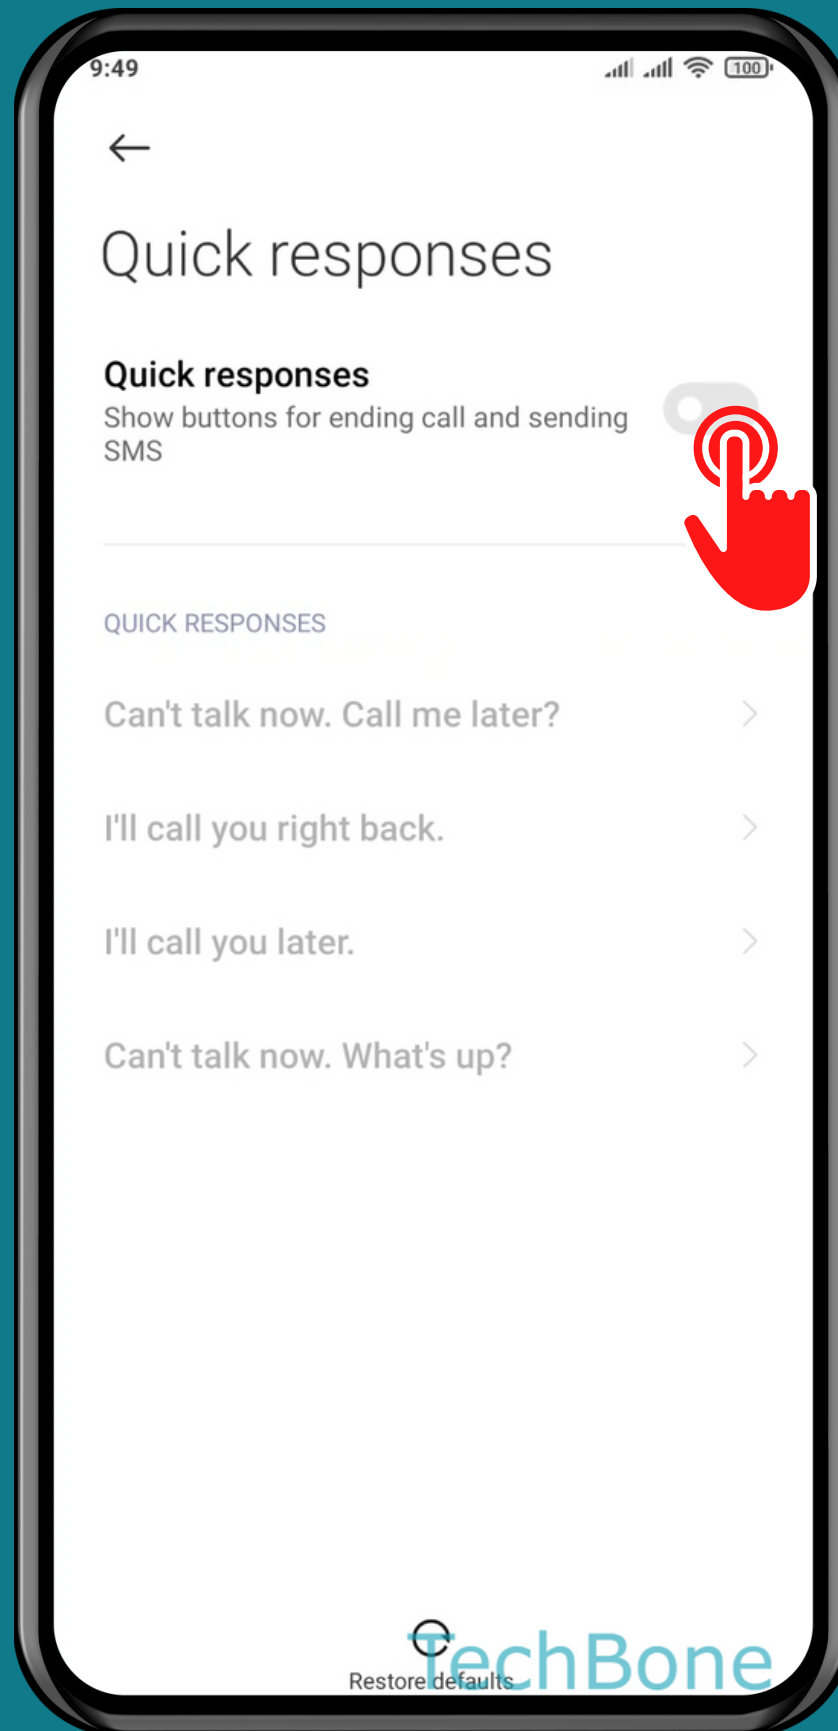

XIAOMI

Phone - Android 11 - MIUI 12

HOW TO TURN ON/OFF QUICK RESPONSES

Tap on
Phone

Open the Menu

Tap on Settings

Tap on Quick responses

Turn On/Off Quick responses