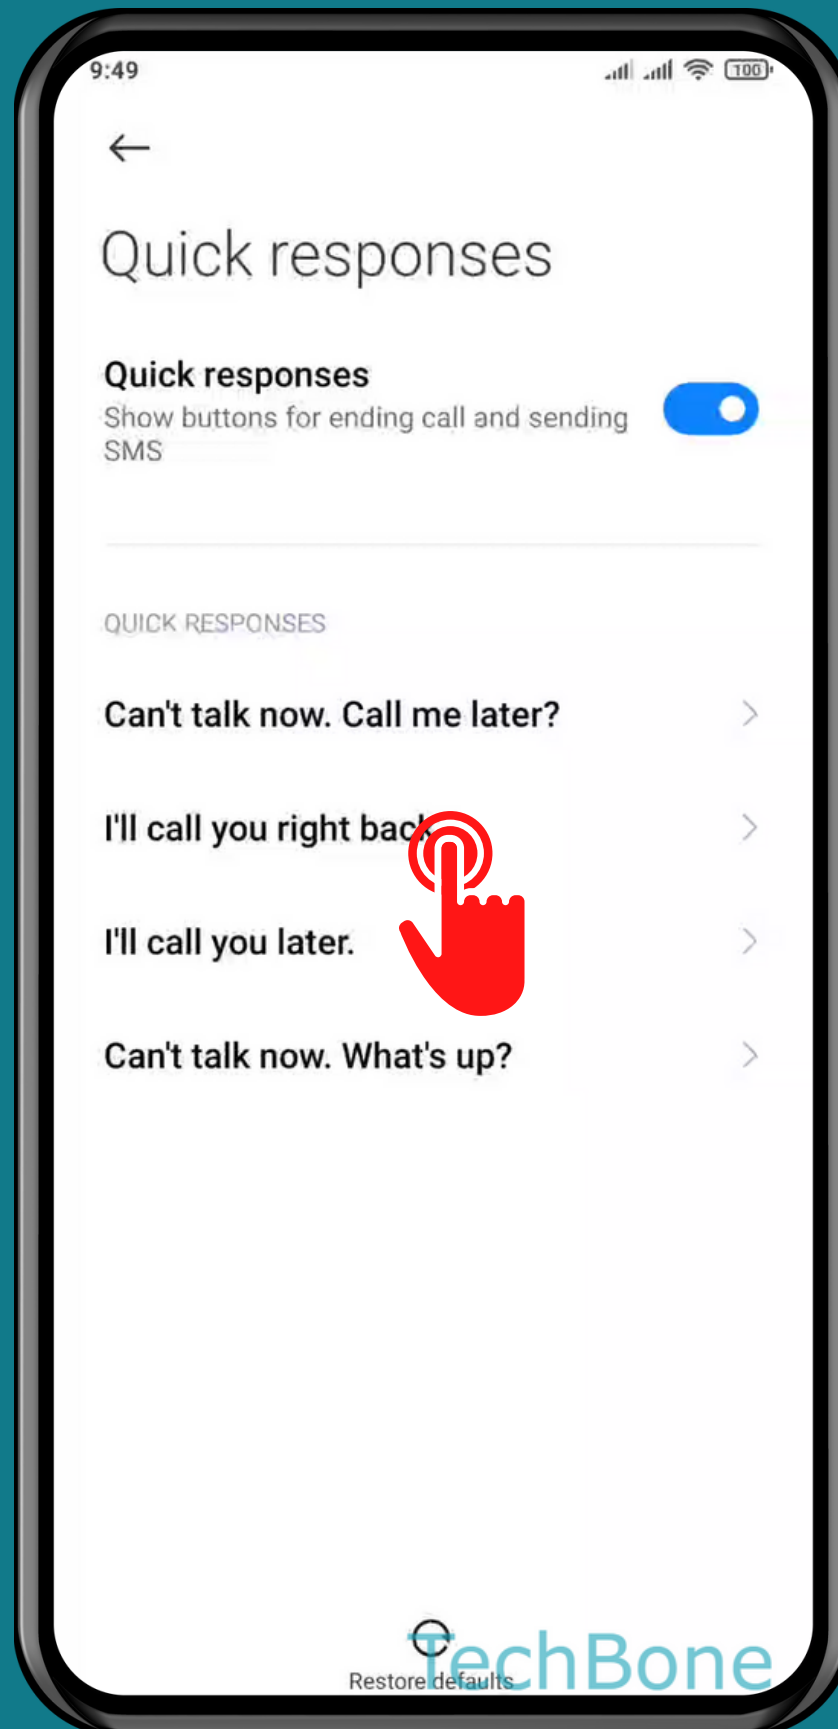

XIAOMI

Phone - Android 11 - MIUI 12

HOW TO TURN ON/OFF QUICK RESPONSES

Tap on
Phone

Open the Menu

Tap on Settings

Tap on Quick responses

Turn On/Off Quick responses