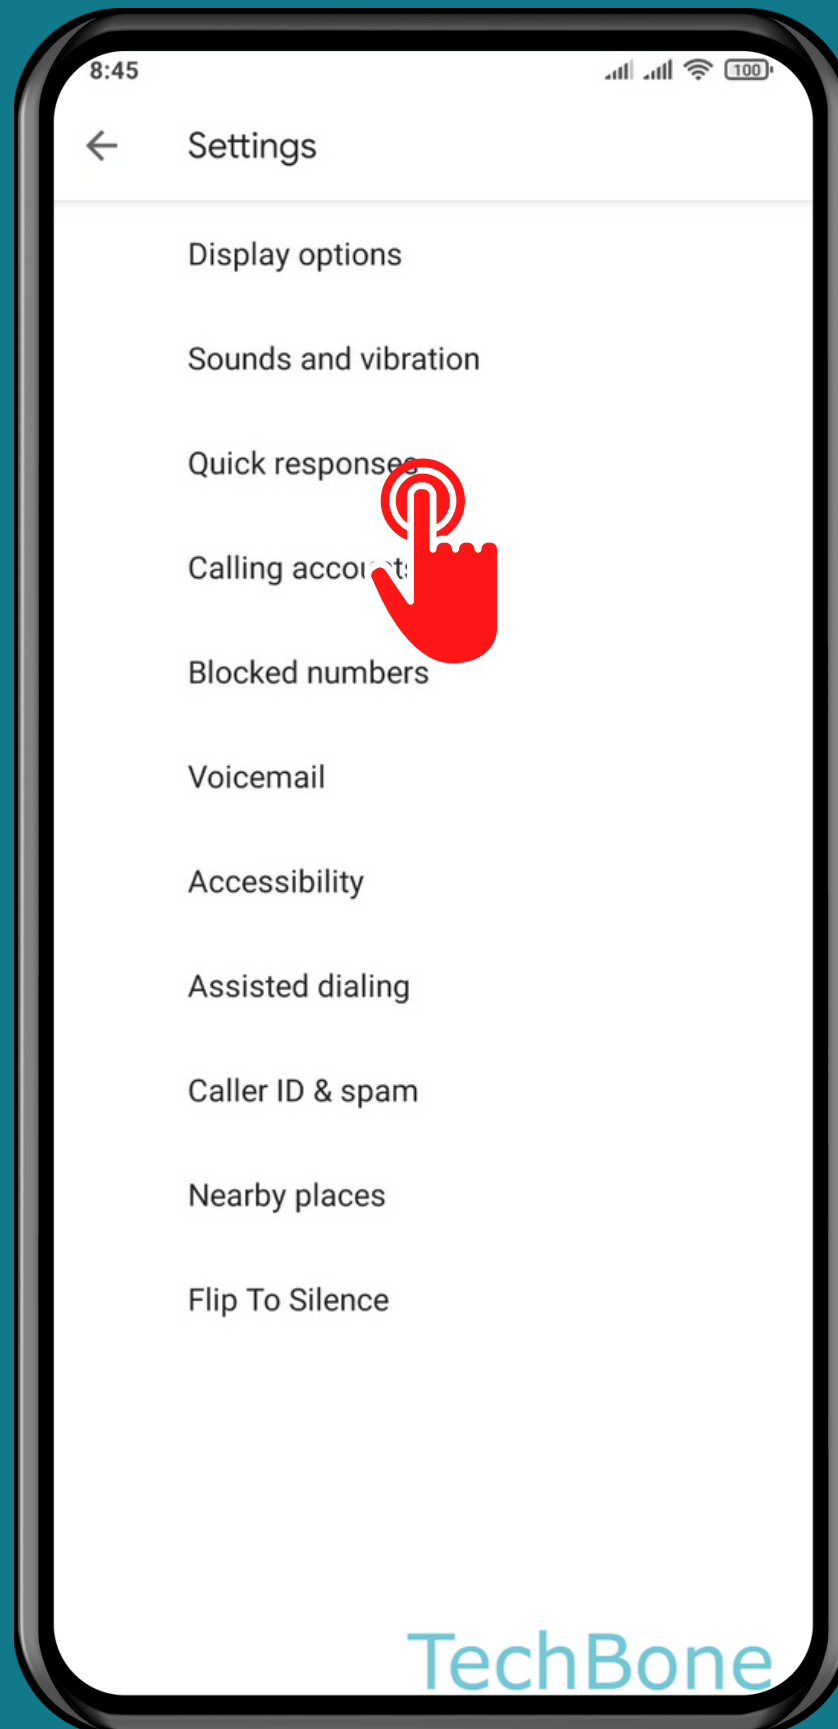

XIAOMI

Phone - Android 11 - MIUI 12

HOW TO TURN ON/OFF QUICK RESPONSES

Tap on
Phone

Open the Menu

Tap on Settings

Tap on Quick responses

Turn On/Off Quick responses