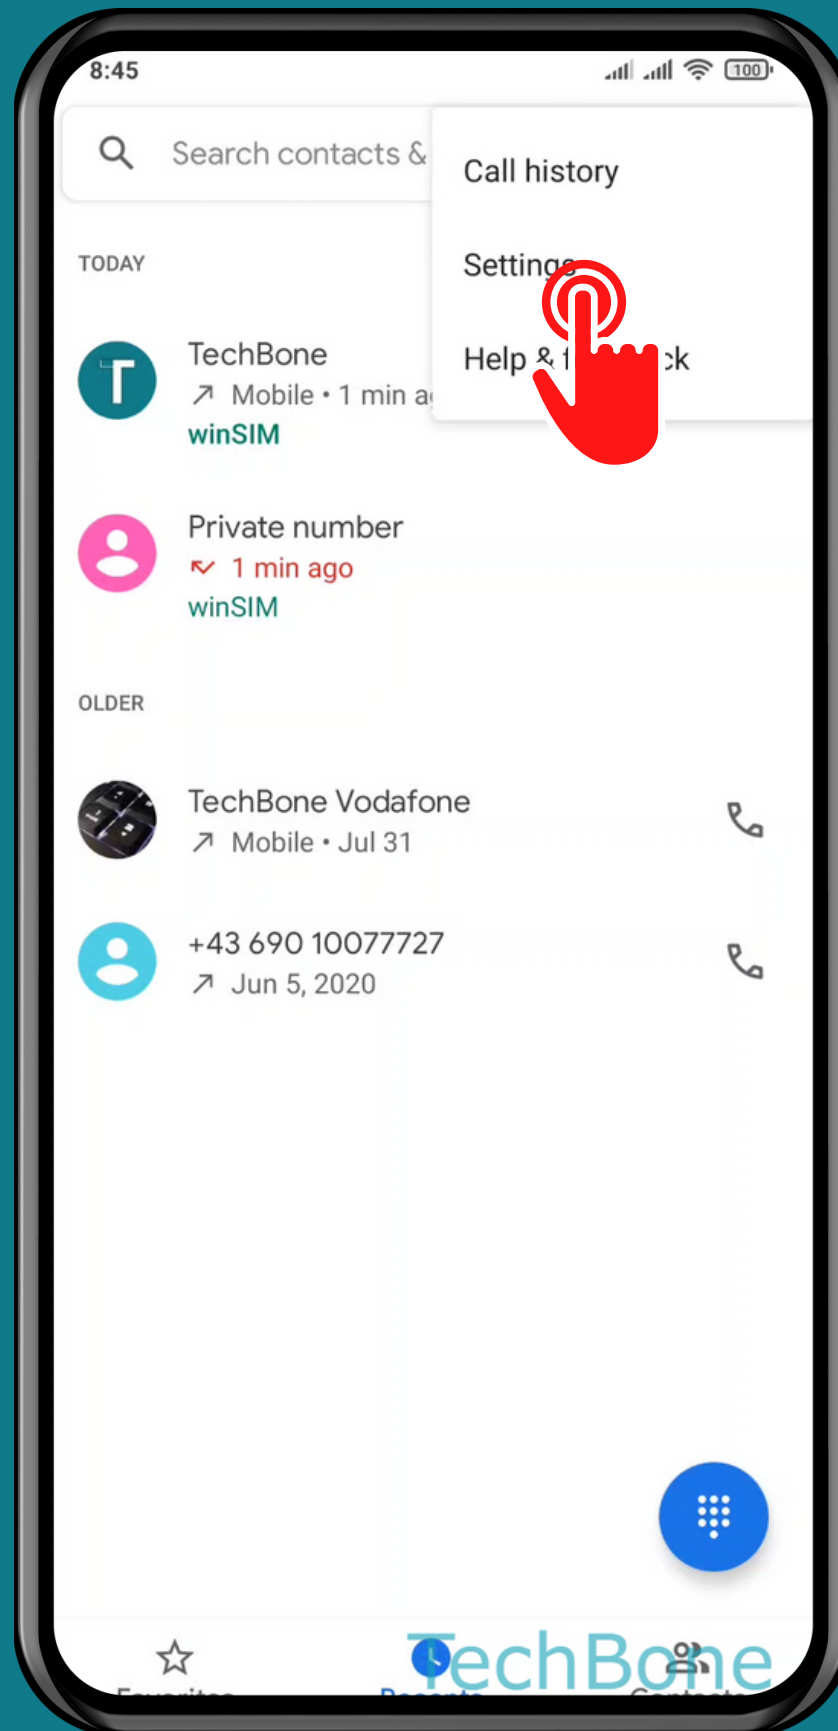

XIAOMI

Phone - Android 11 - MIUI 12

HOW TO TURN ON/OFF QUICK RESPONSES

Tap on
Phone

Open the Menu

Tap on Settings

Tap on Quick responses

Turn On/Off Quick responses