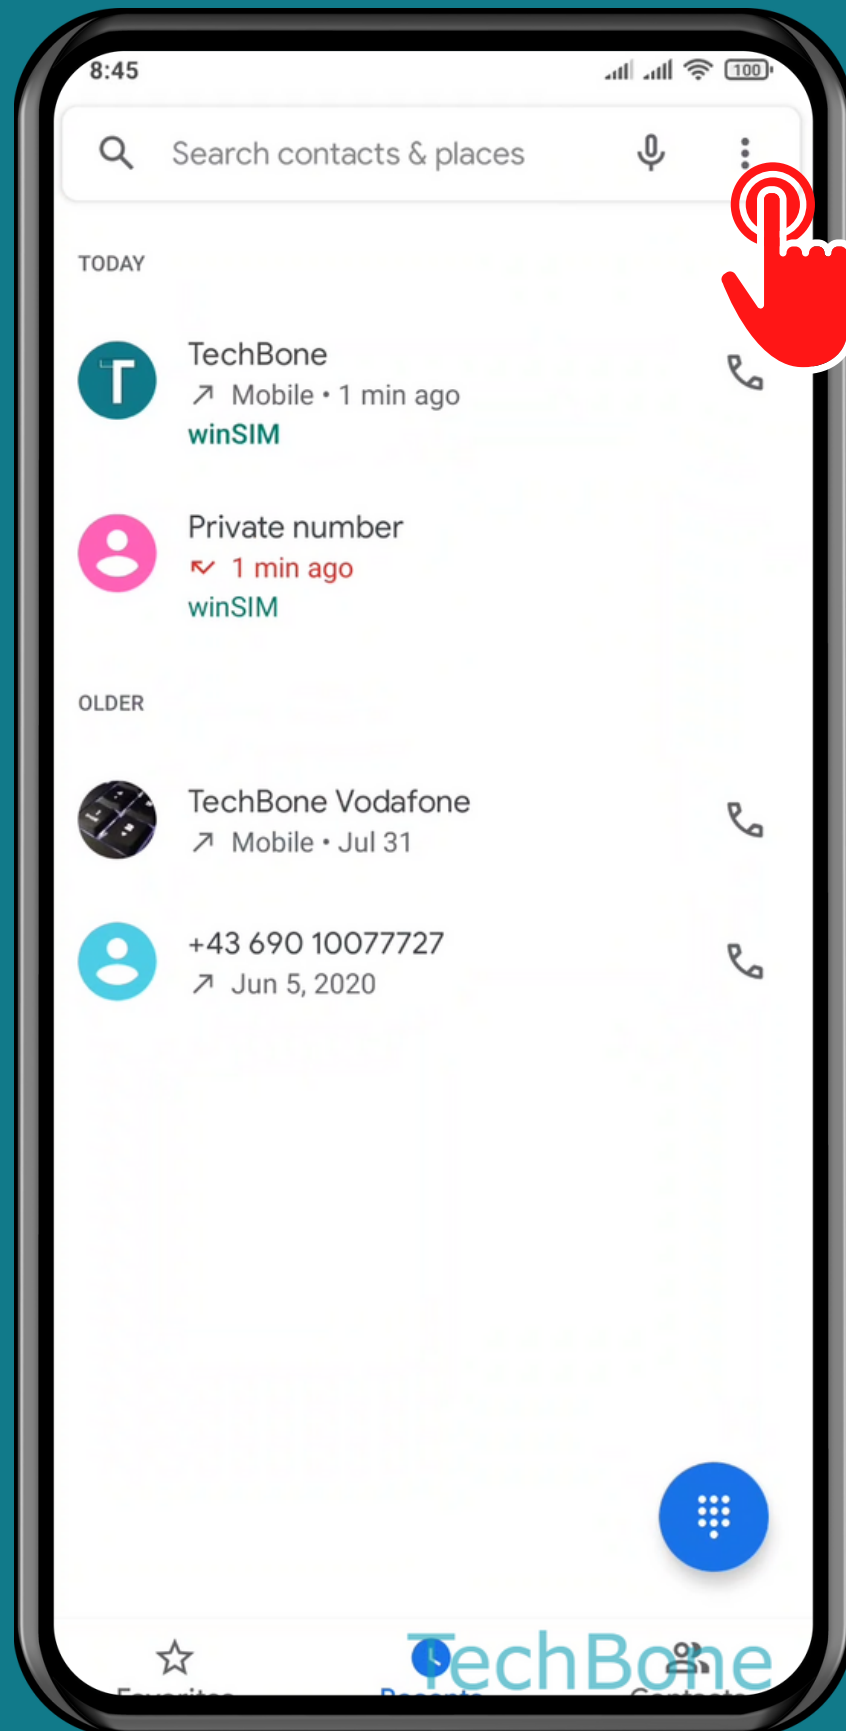

XIAOMI

Phone - Android 11 - MIUI 12

HOW TO TURN ON/OFF QUICK RESPONSES

Tap on
Phone

Open the Menu

Tap on Settings

Tap on Quick responses

Turn On/Off Quick responses