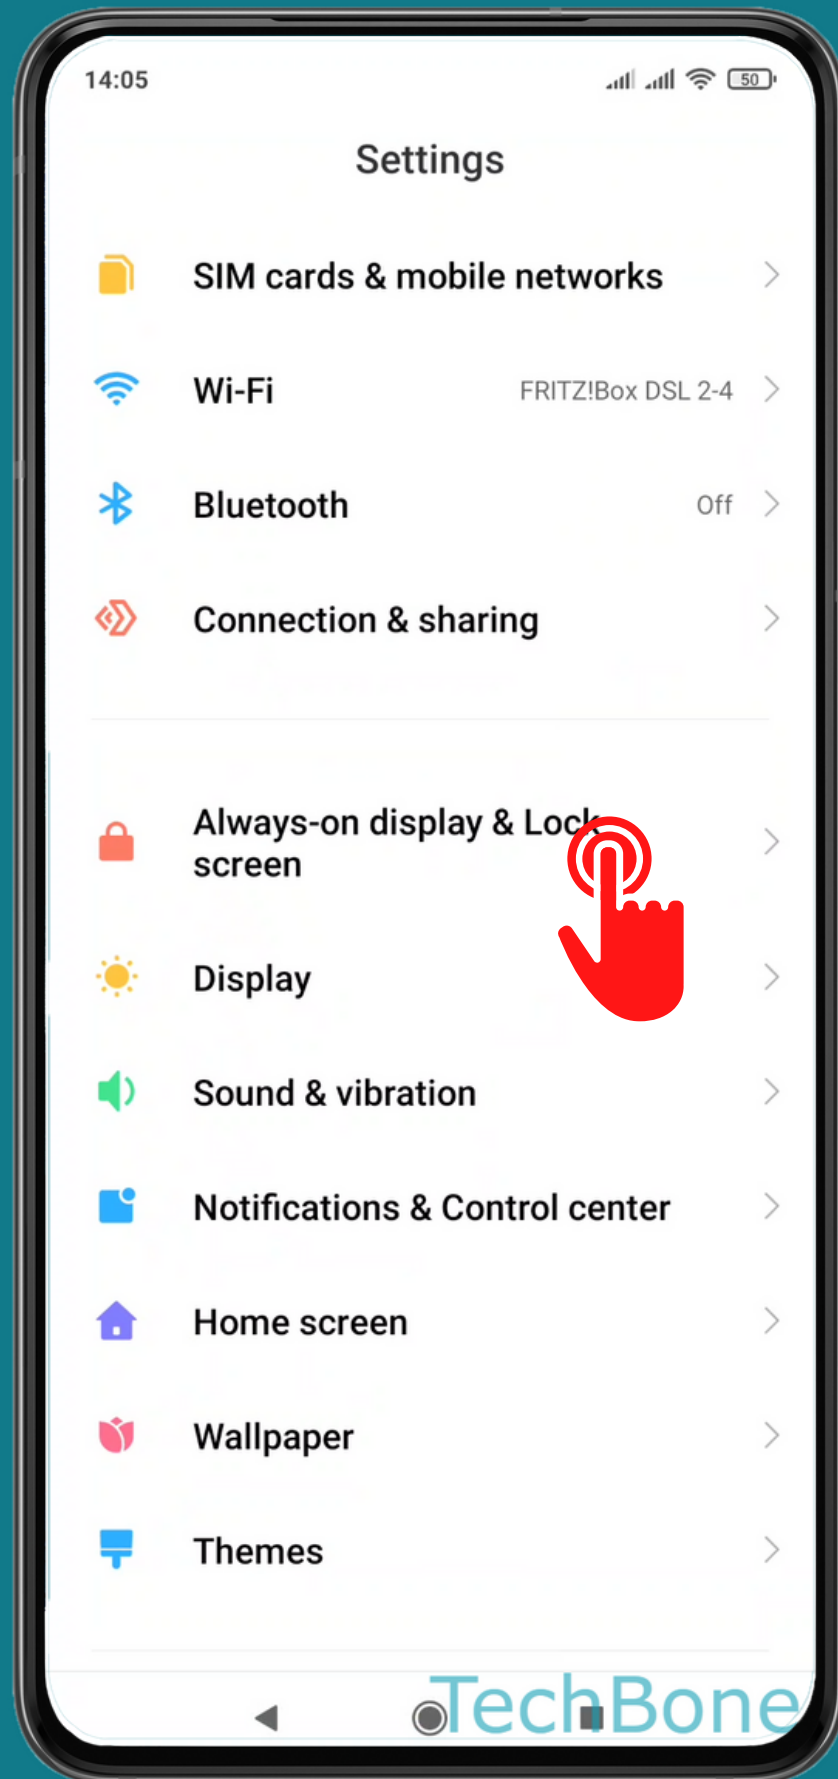

XIAOMI

Android 11 - MIUI 12

HOW TO TURN ON/OFF RAISE TO WAKE

Tap on **Settings**

Tap on Always-on display & Lock screen

Turn On/Off

Raise to wake

Done!