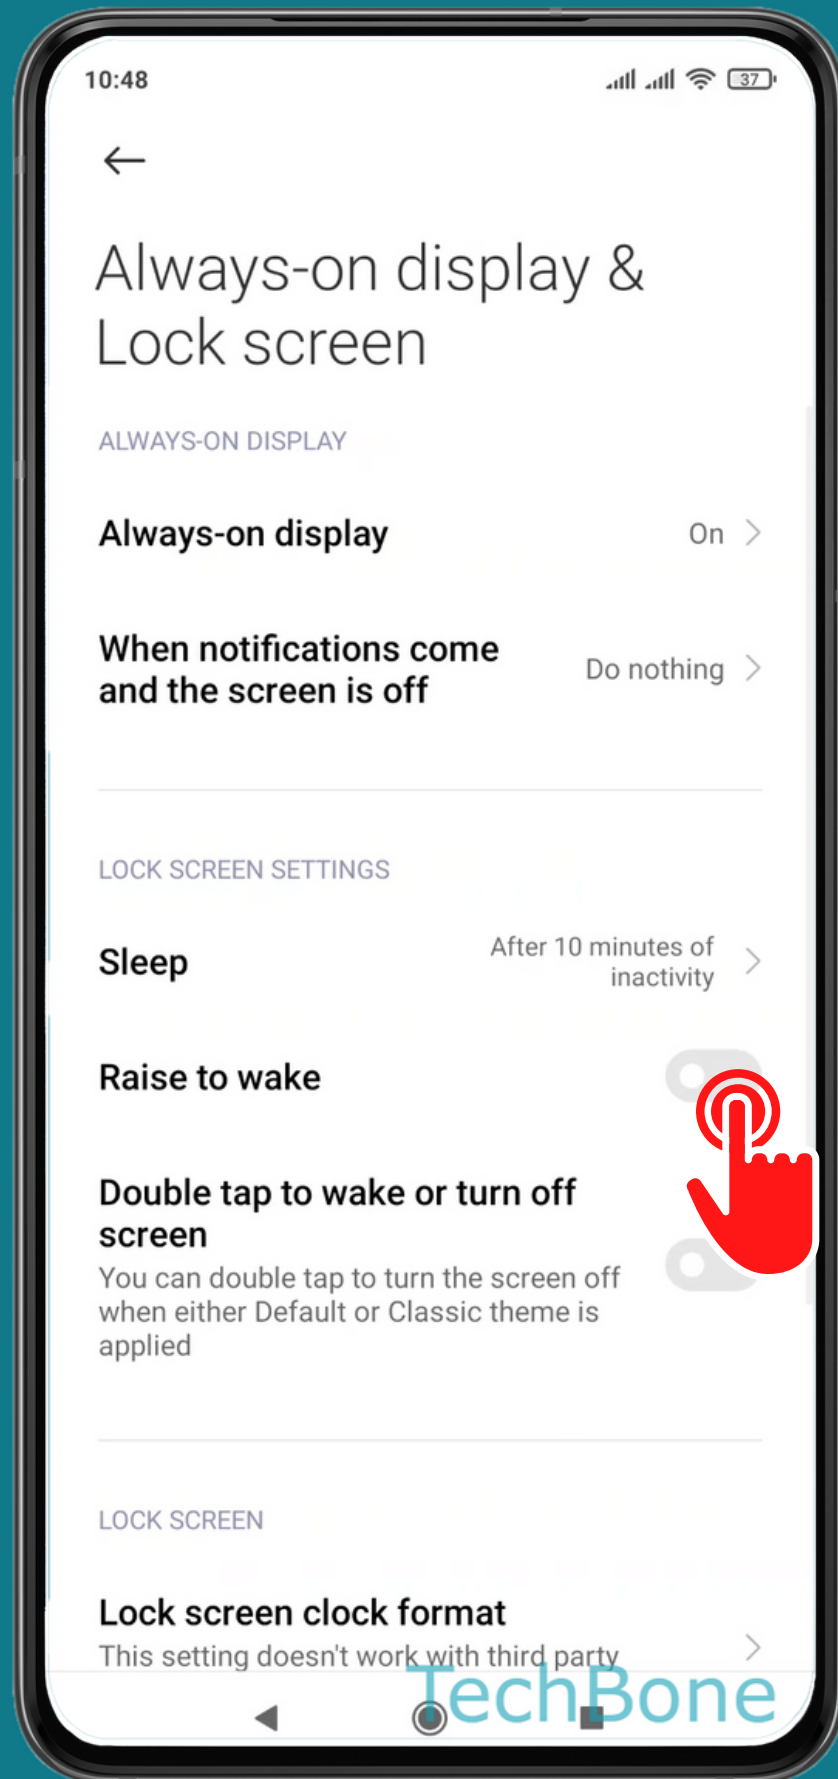

XIAOMI

Android 11 - MIUI 12

HOW TO TURN ON/OFF RAISE TO WAKE

Tap on **Settings**

Tap on Always-on display & Lock screen

Turn On/Off

Raise to wake

Done!