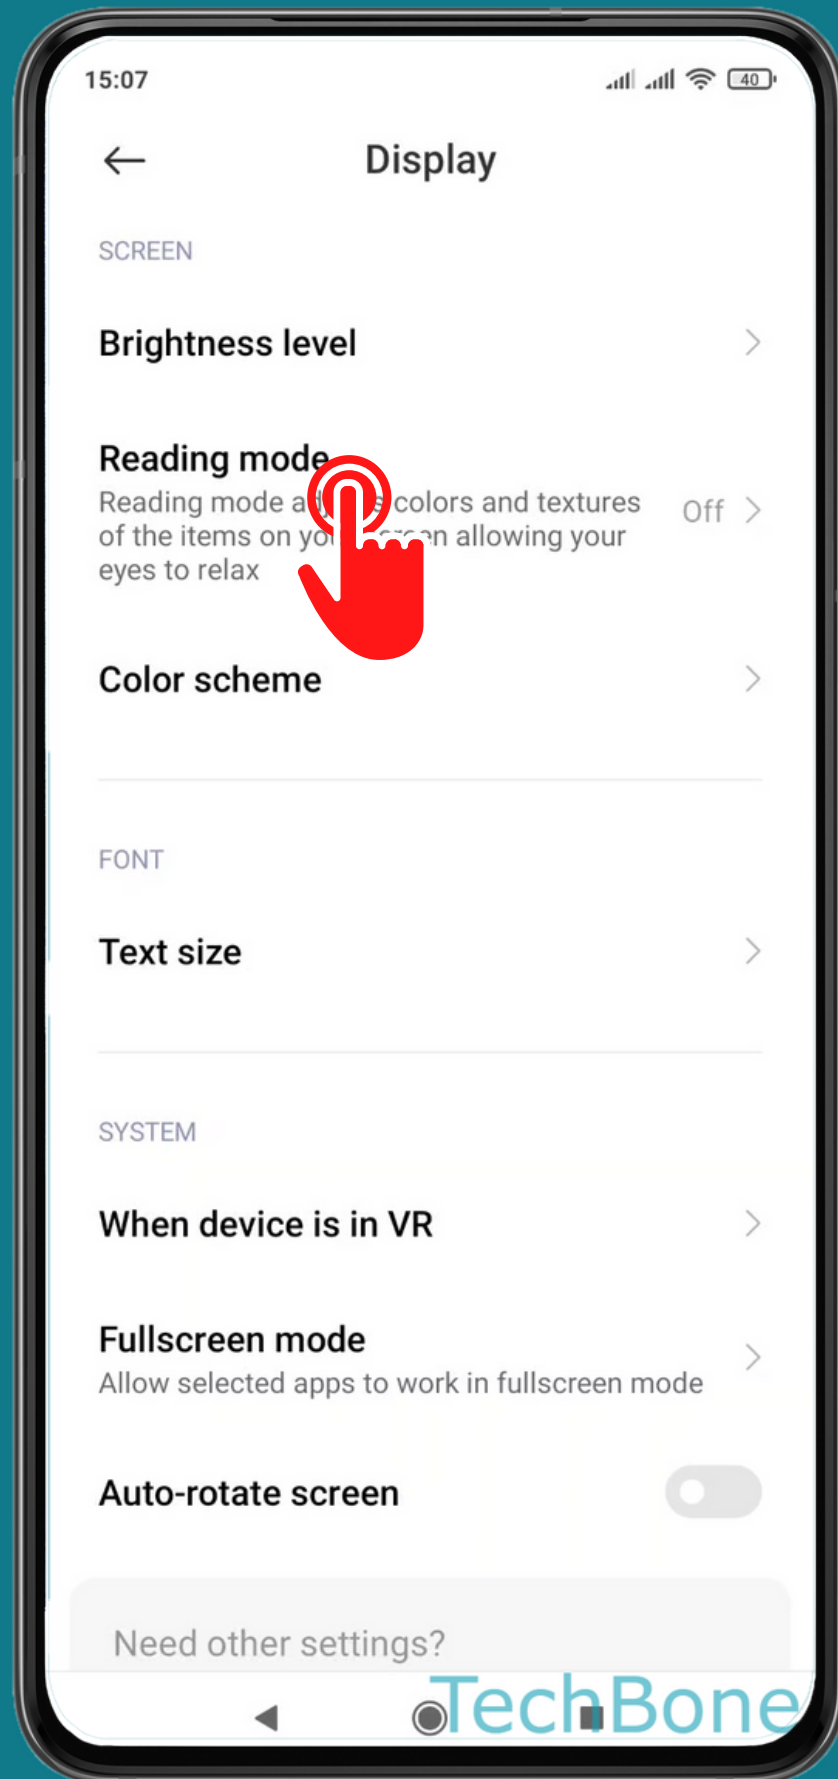

XIAOMI

Android 11 - MIUI 12

HOW TO TURN ON/OFF READING MODE

Tap on **Settings**

Tap on **Display**

Tap on
Reading mode

Turn On/Off Reading mode

Choose Classic or Paper