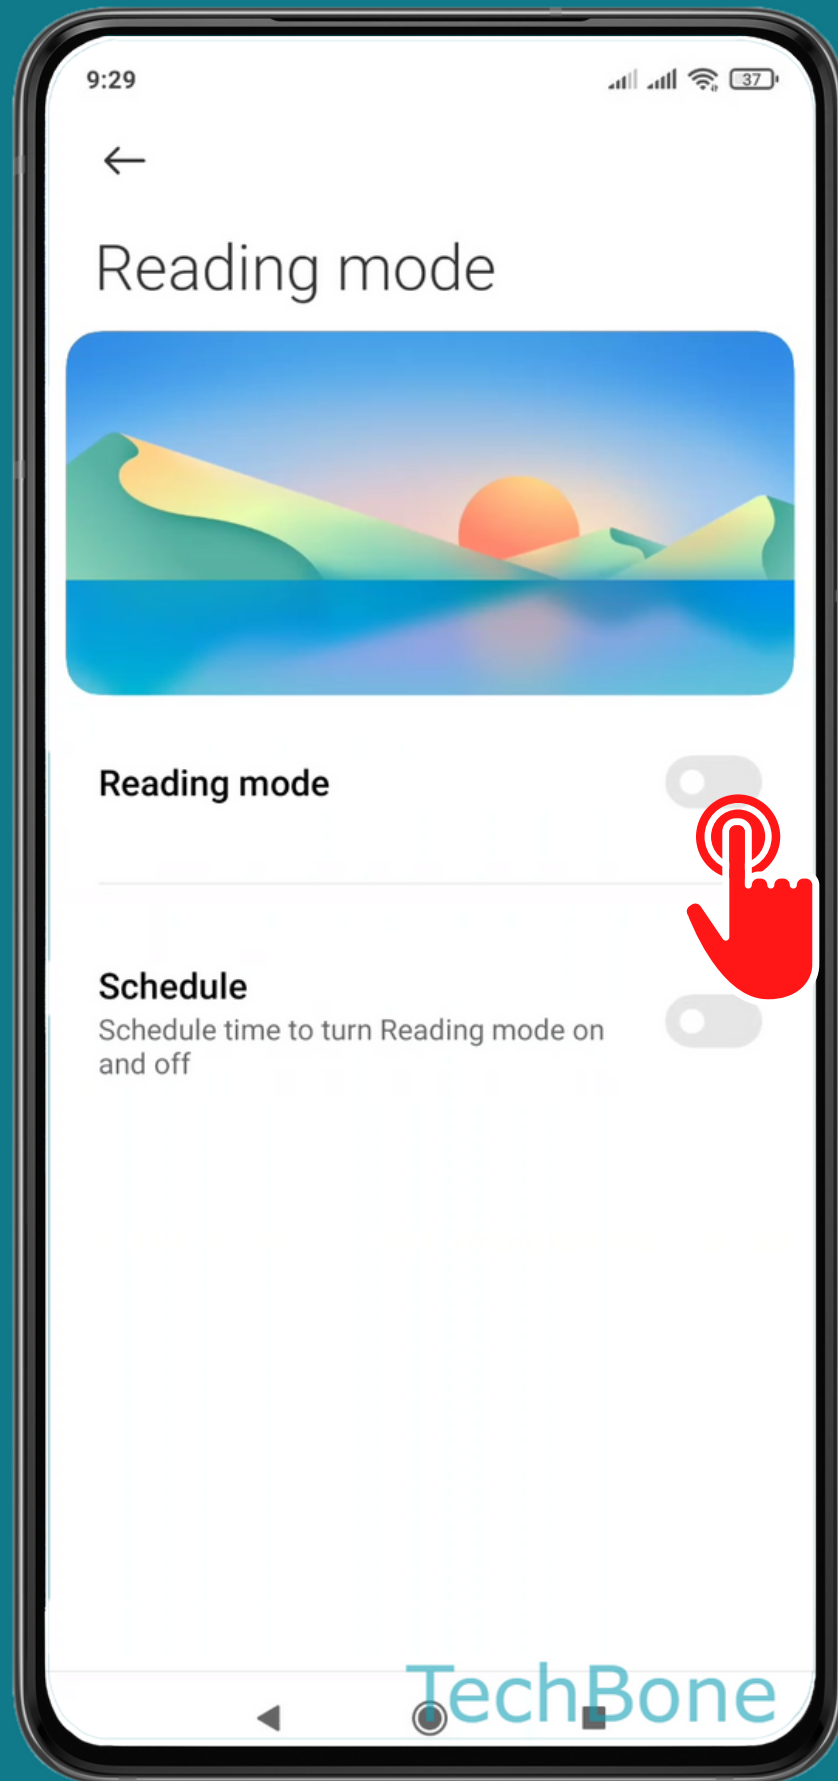

XIAOMI

Android 11 - MIUI 12

HOW TO TURN ON/OFF READING MODE

Tap on **Settings**

Tap on **Display**

Tap on
Reading mode

Turn On/Off Reading mode

Choose Classic or Paper