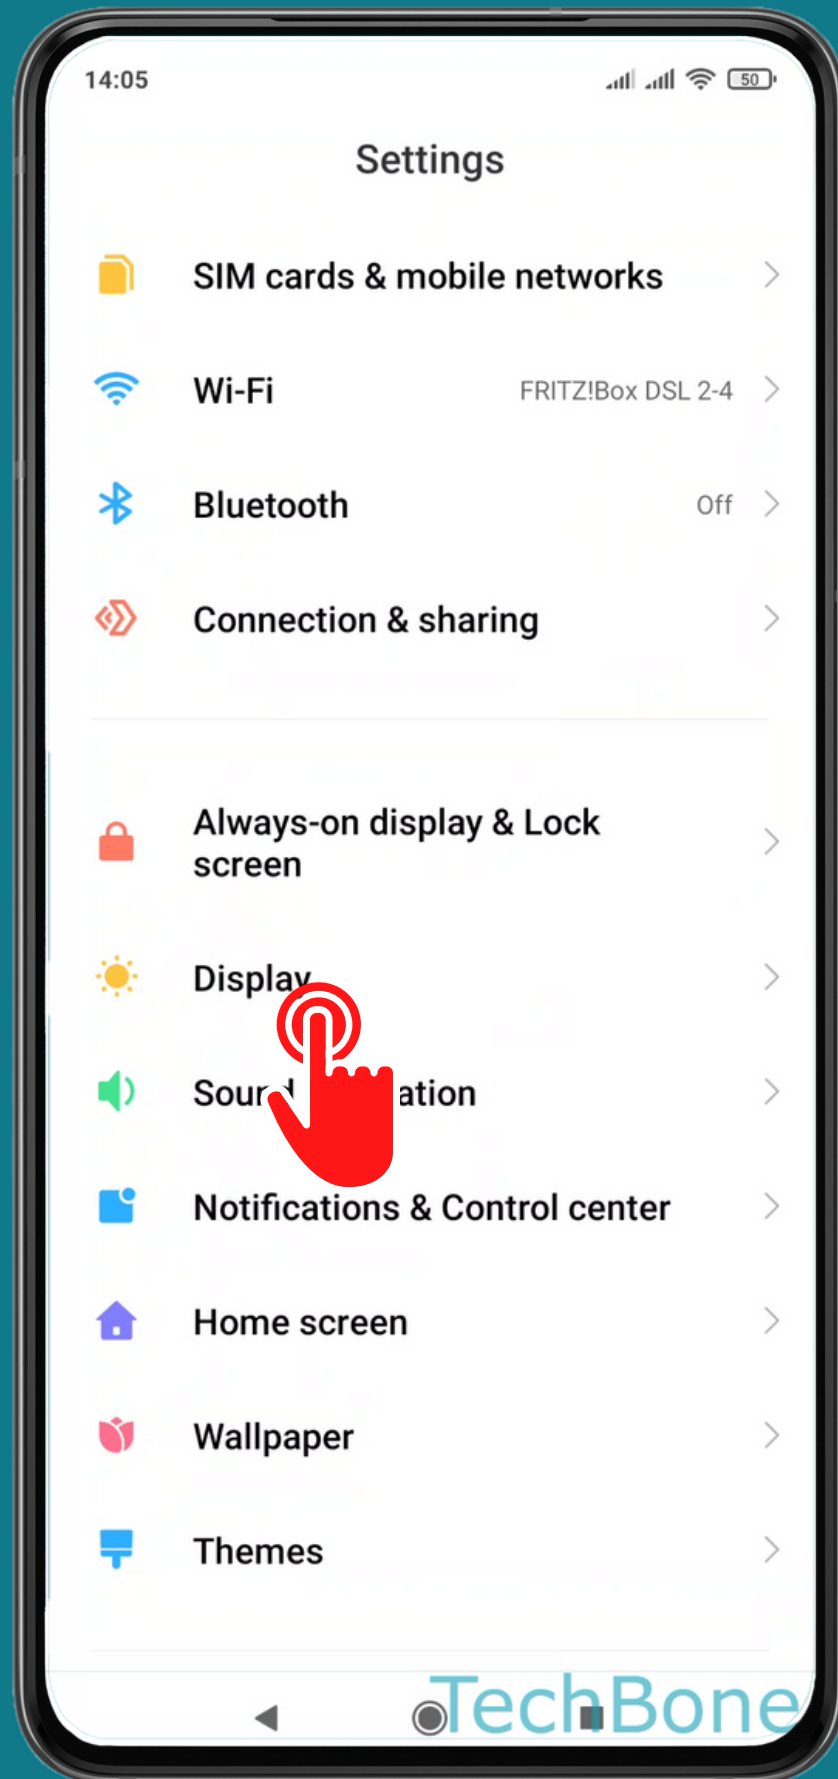

XIAOMI

Android 11 - MIUI 12

HOW TO TURN ON/OFF READING MODE

Tap on **Settings**

Tap on **Display**

Tap on
Reading mode

Turn On/Off Reading mode

Choose Classic or Paper