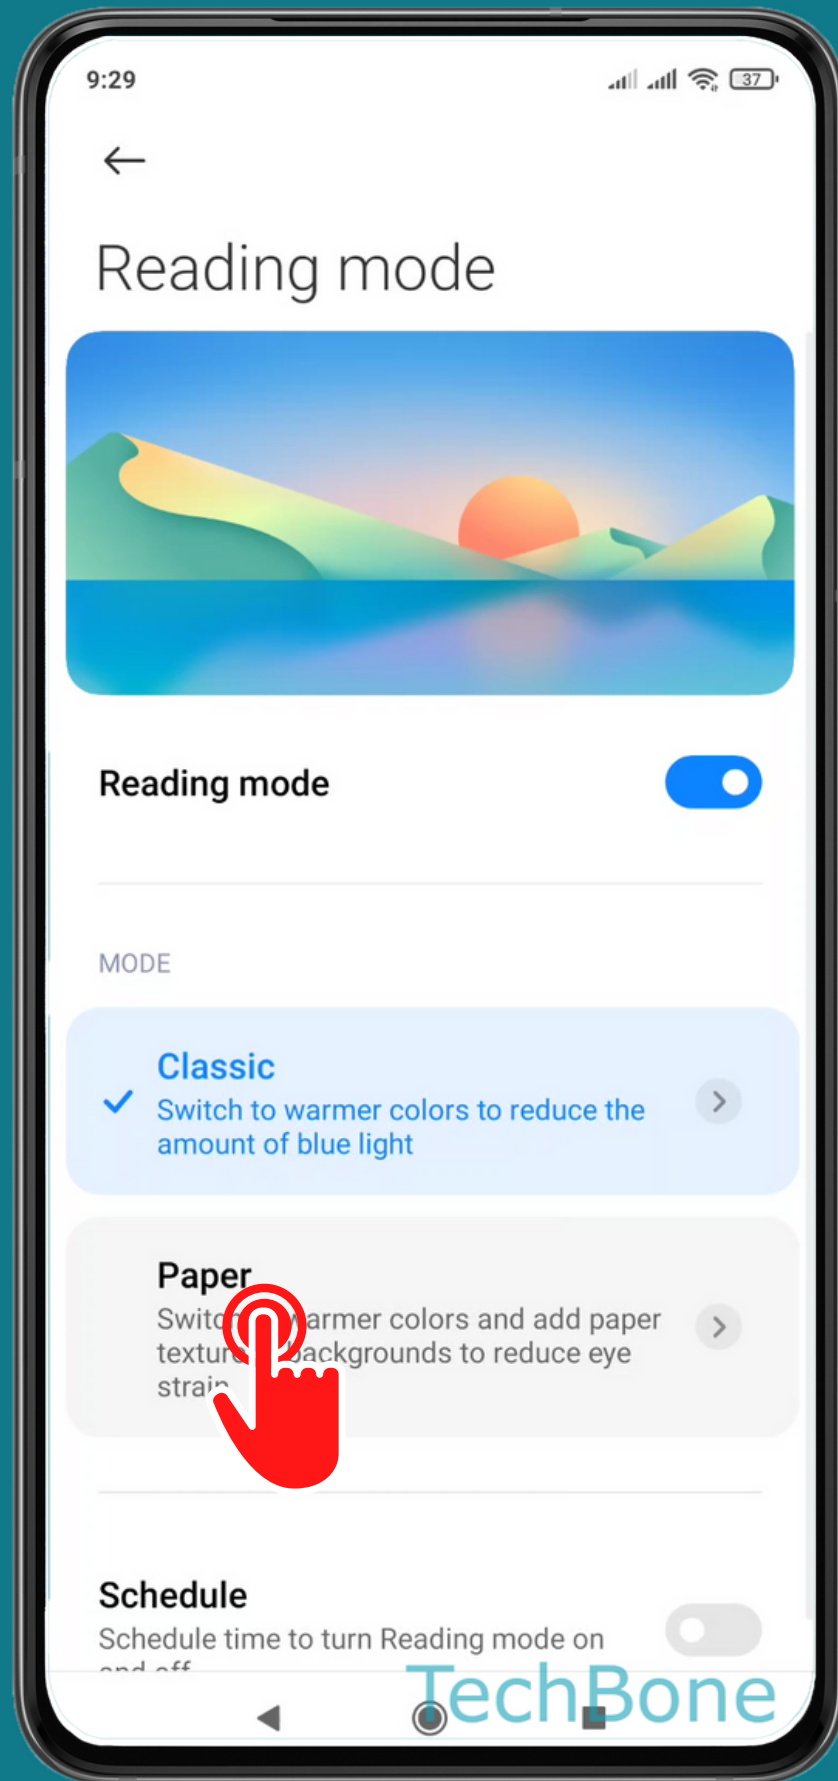

XIAOMI

Android 11 - MIUI 12

HOW TO TURN ON/OFF READING MODE

Tap on **Settings**

Tap on **Display**

Tap on
Reading mode

Turn On/Off Reading mode

Choose Classic or Paper