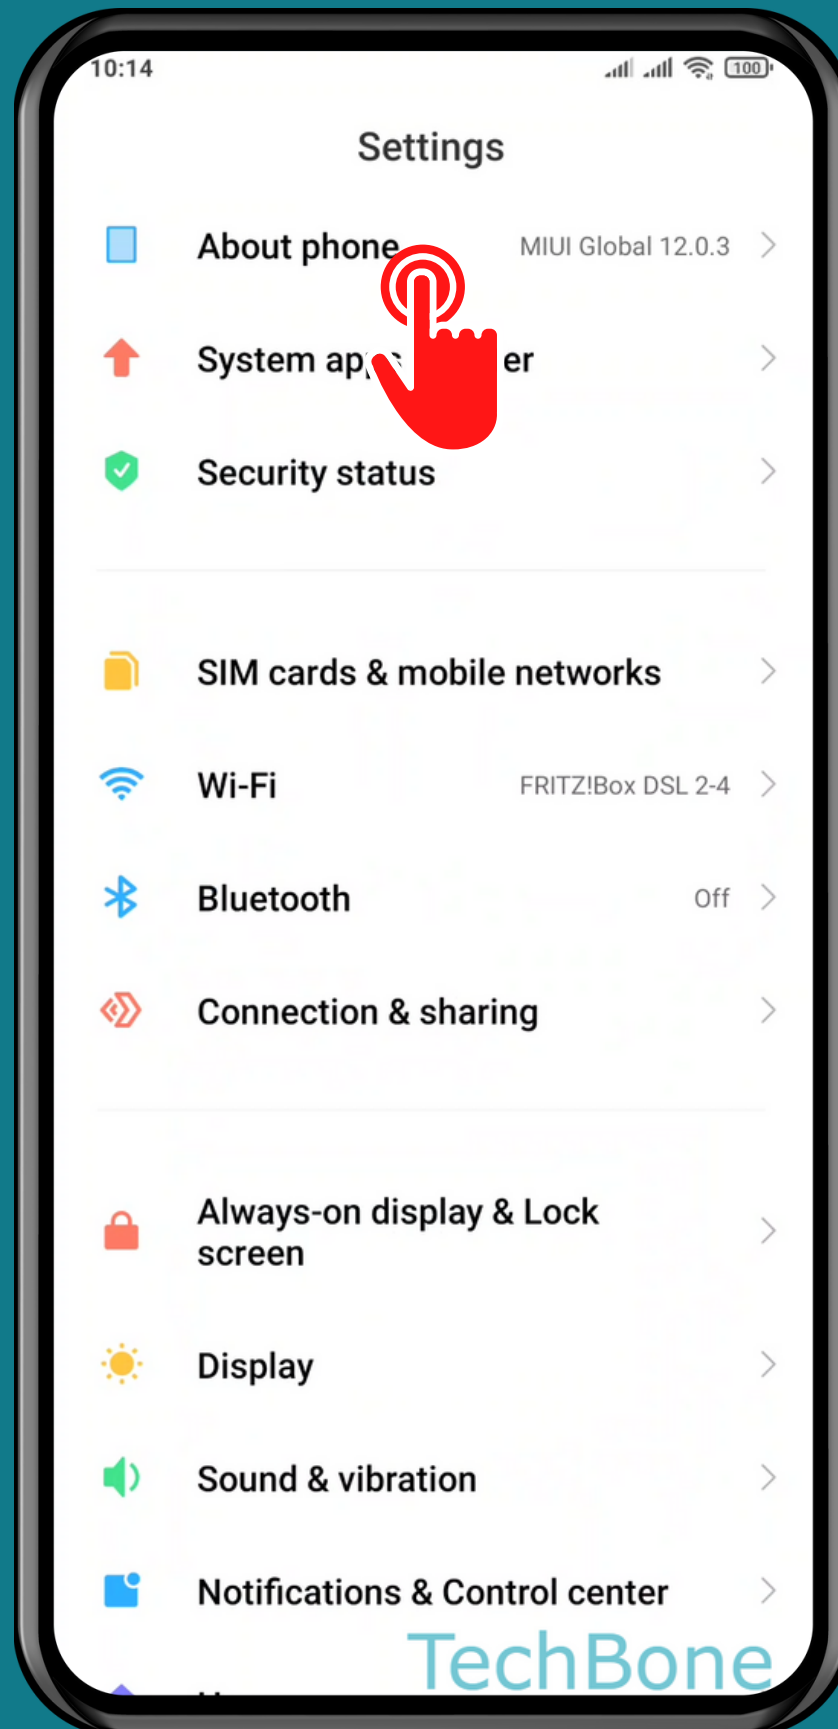

# HOW TO RECEIVE UPDATES EARLIER

Tap on **Settings**

Tap on  
About phone

Tap on  
MIUI version