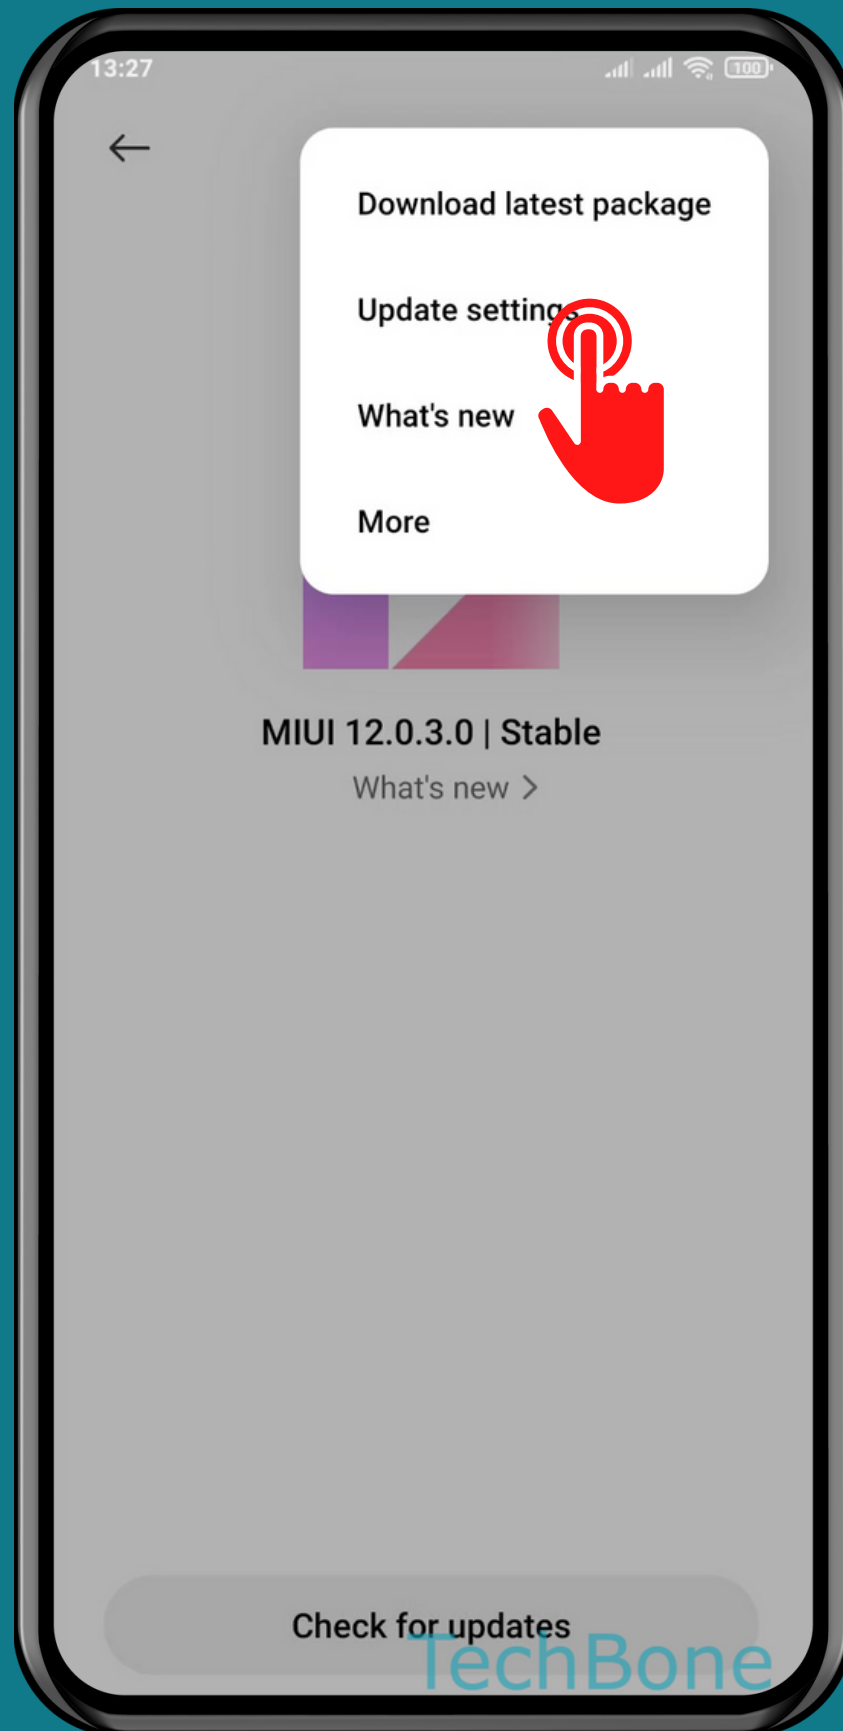

Tap on Update settings

TechBone