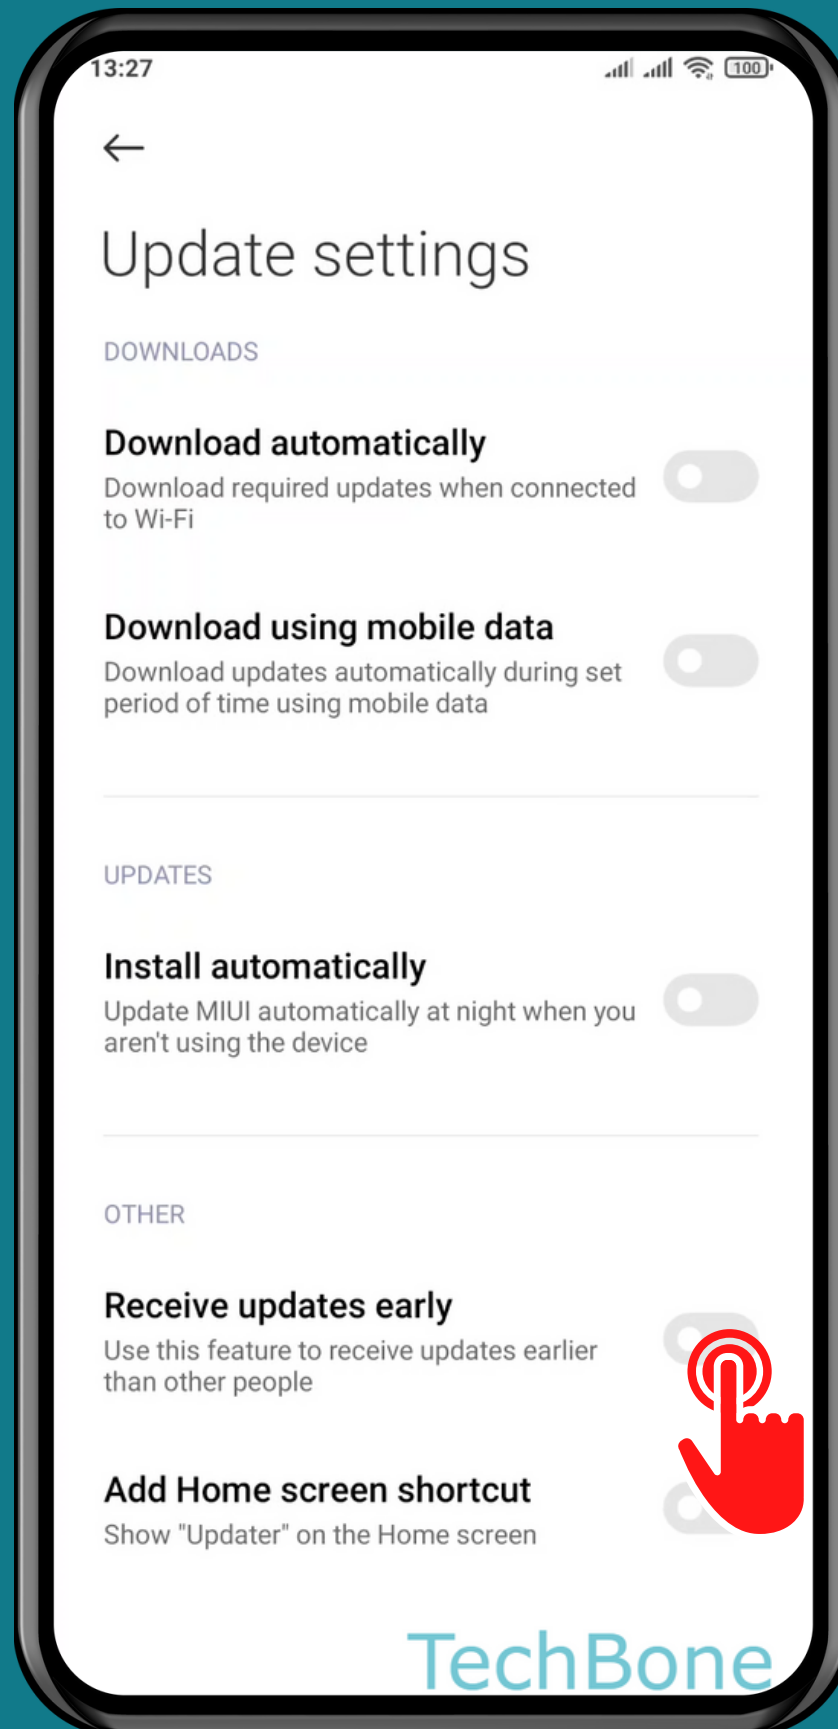

Turn On/Off

Receive updates early