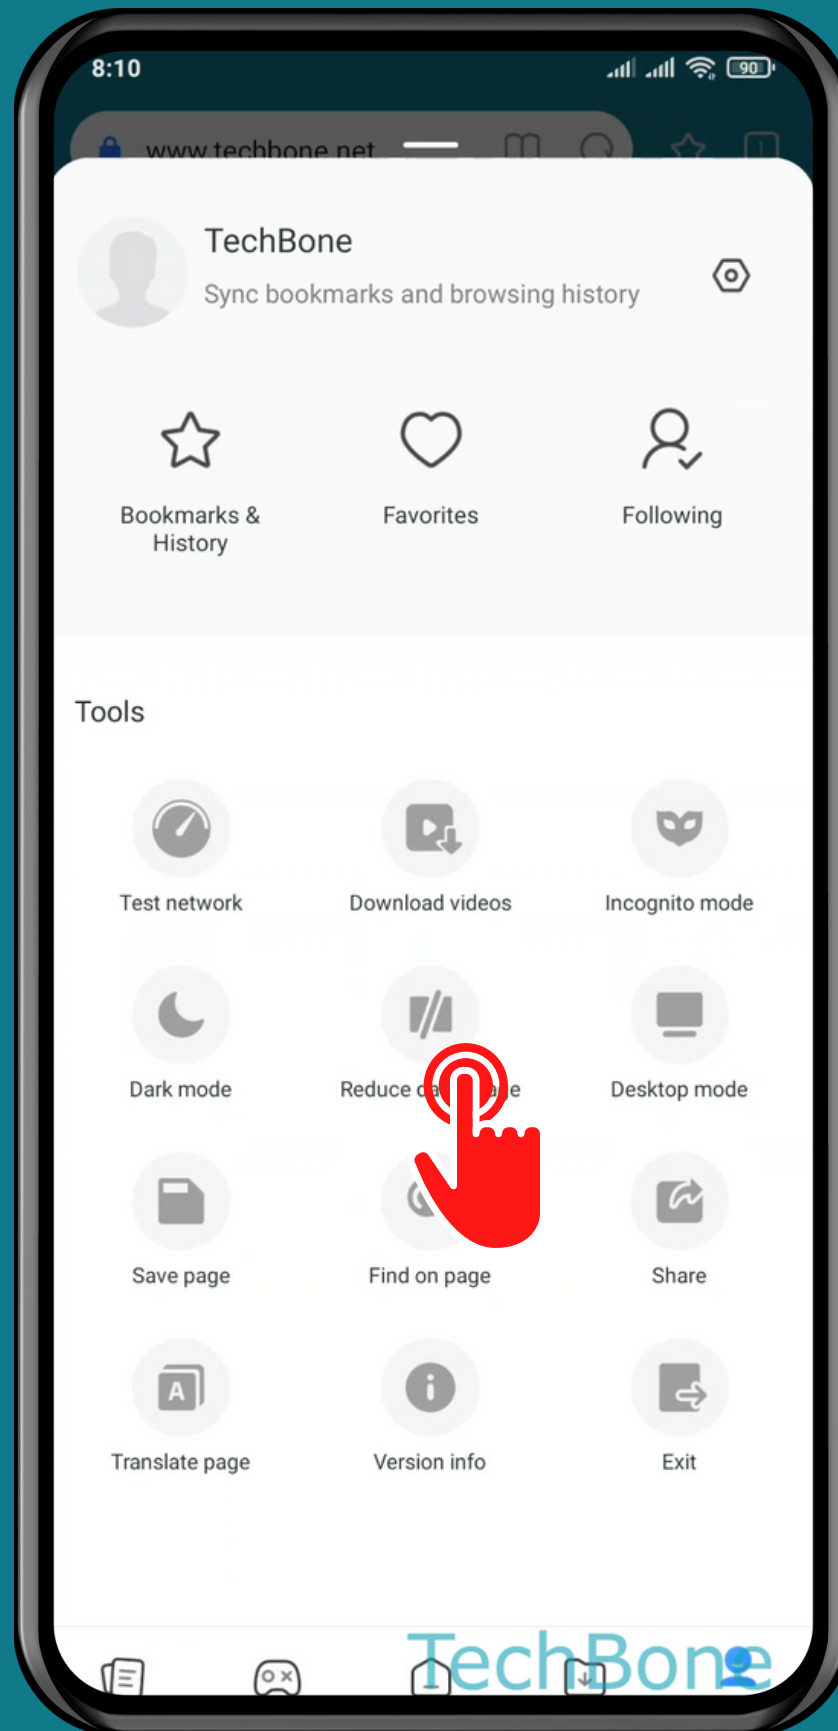

XIAOMI

Mi Browser - Android 11 - MIUI 12

HOW TO TURN ON/OFF DATA USAGE REDUCTION WHILE BROWSING

Tap on Mi Browser

Tap on
Profile

Turn On/Off Reduce data usage

Done!