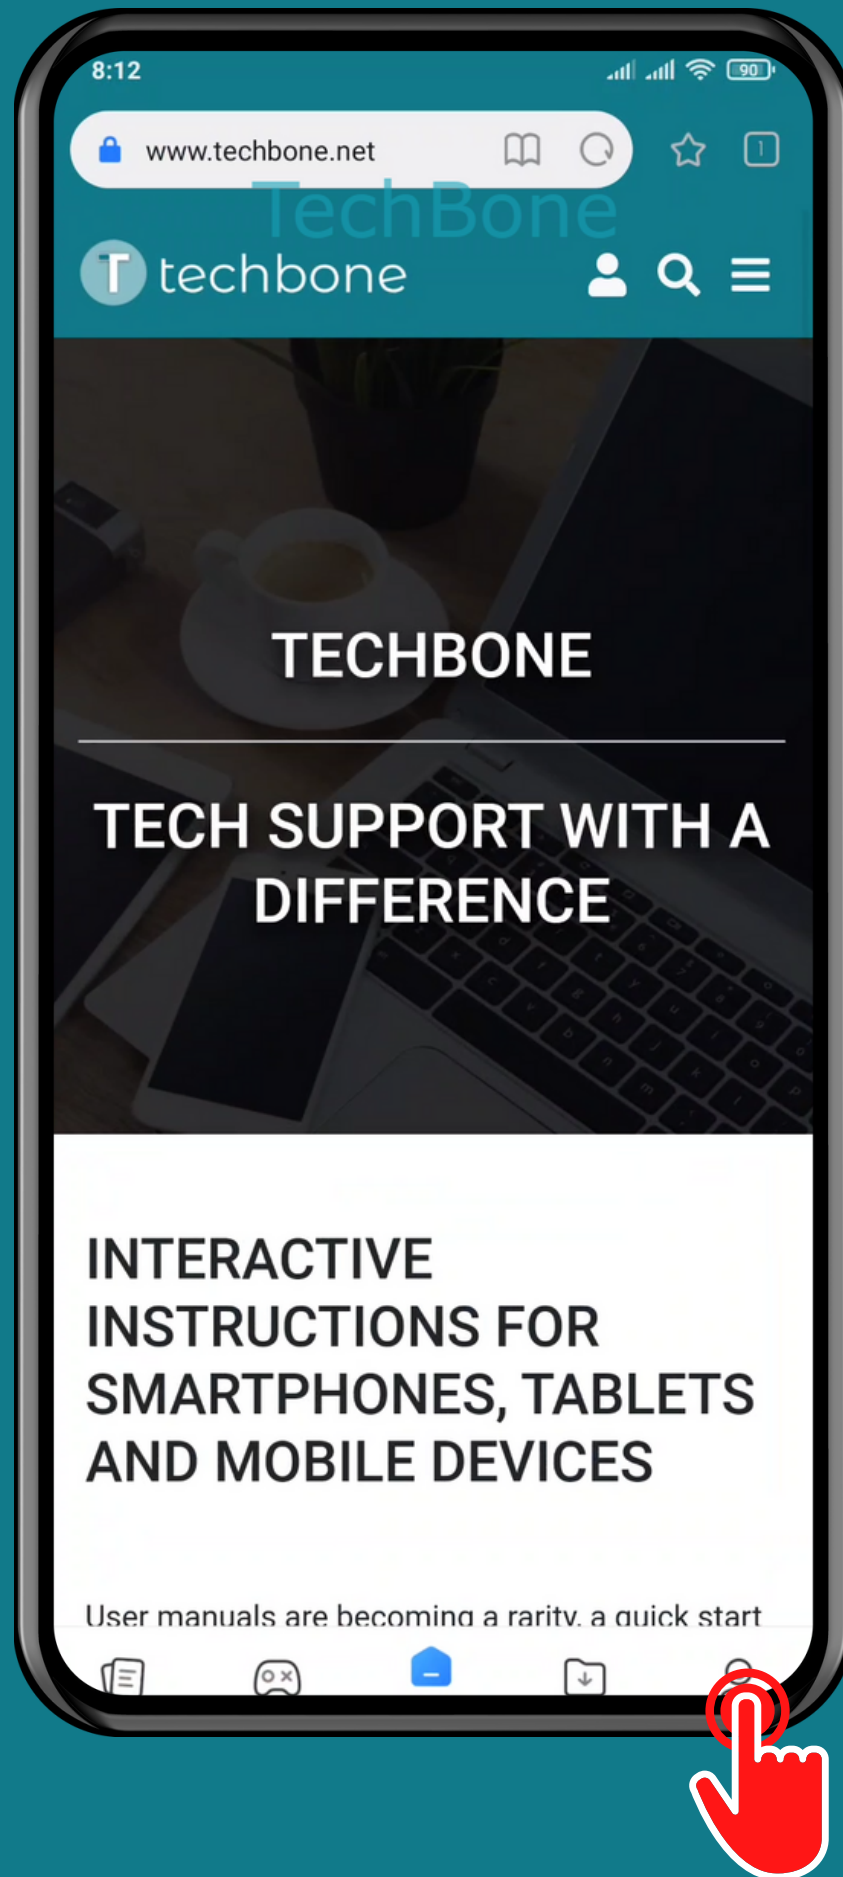

XIAOMI

Mi Browser - Android 11 - MIUI 12

HOW TO TURN ON/OFF DATA USAGE REDUCTION WHILE BROWSING

Tap on Mi Browser

Tap on
Profile

Turn On/Off Reduce data usage

Done!