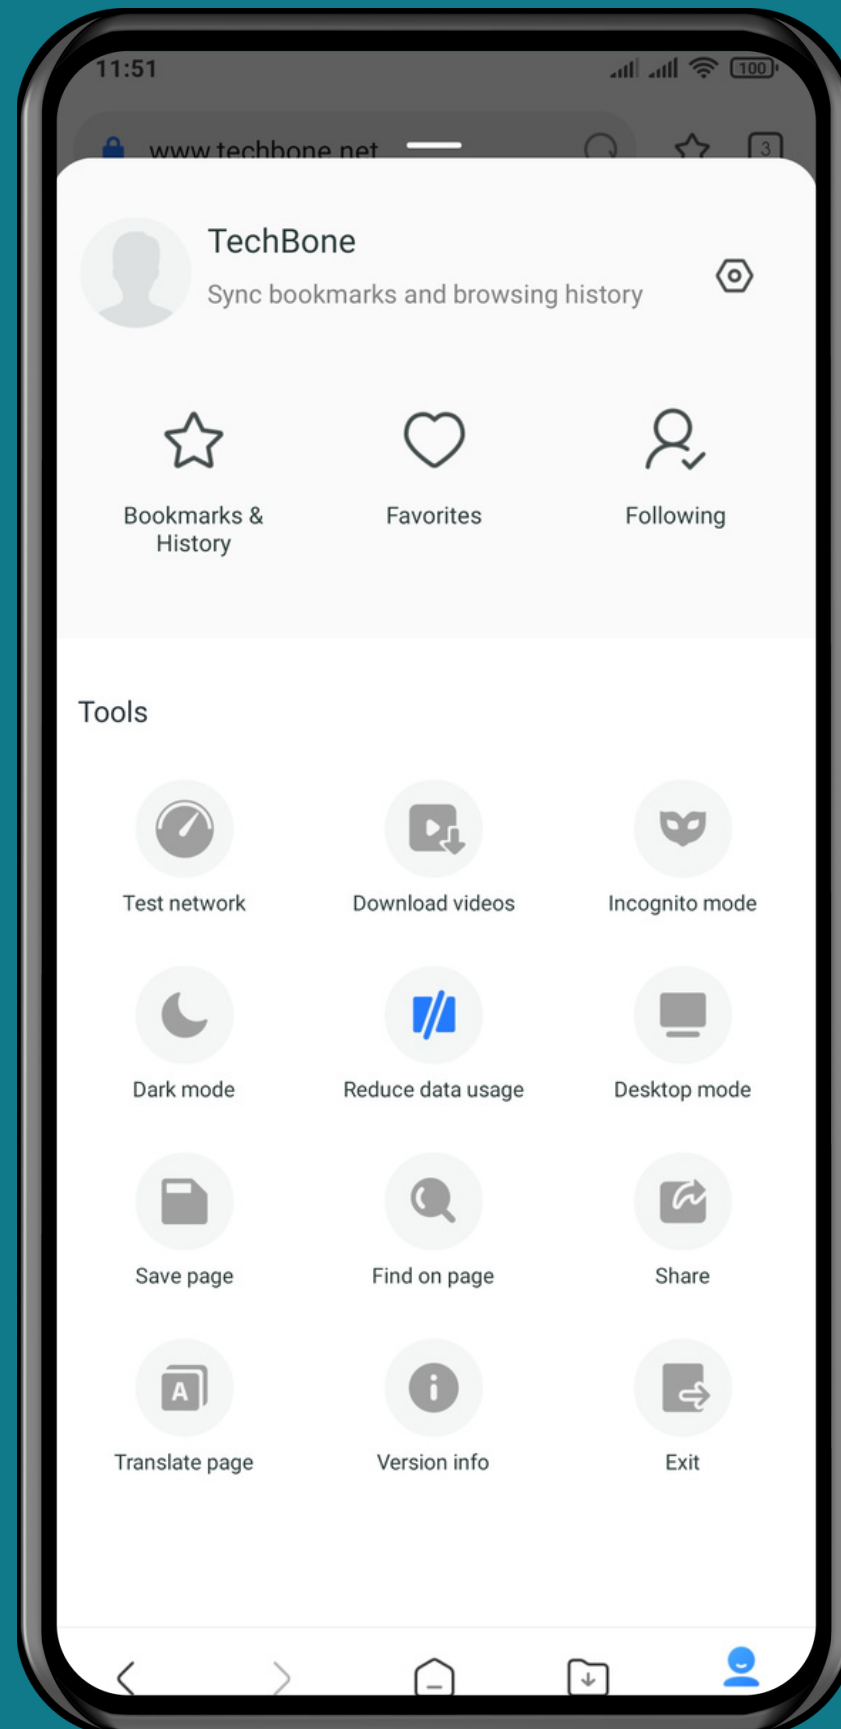

XIAOMI

Mi Browser - Android 11 - MIUI 12

HOW TO TURN ON/OFF DATA USAGE REDUCTION WHILE BROWSING

Tap on Mi Browser

Tap on
Profile

Turn On/Off Reduce data usage

Done!