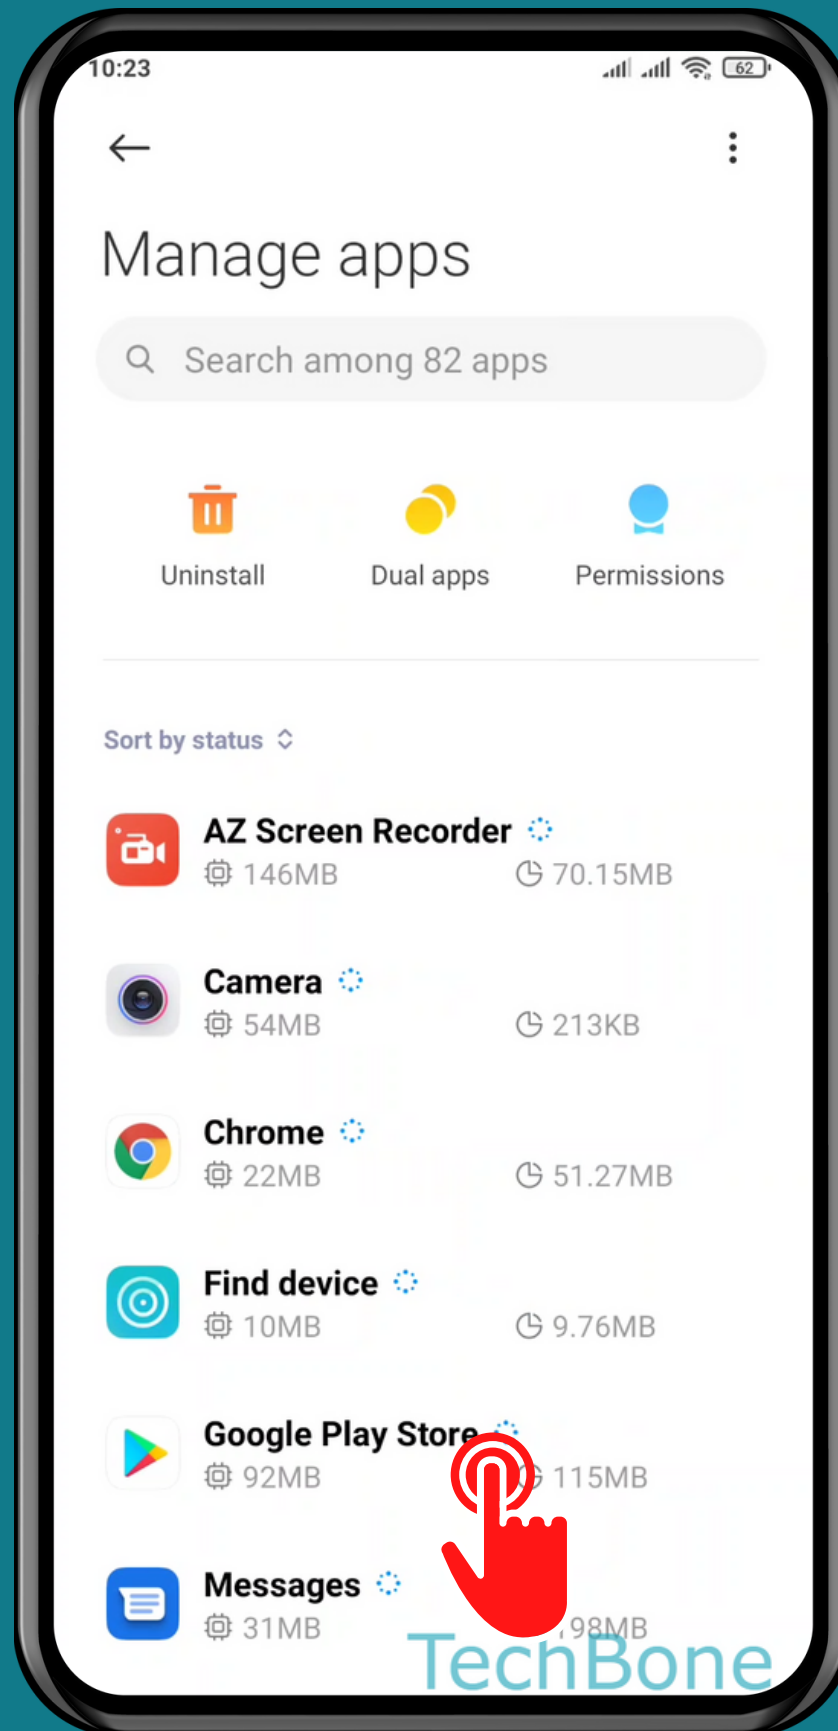

# HOW TO RESTRICT DATA USAGE FOR A SPECIFIC APP

Tap on **Settings**

Tap on **Apps**

Tap on  
Manage apps

# Choose an App

Tap on  
Restrict data usage

Turn On/Off **Mobile**  
**data (SIM 1 / 2)** and  
tap on **OK**

Done!