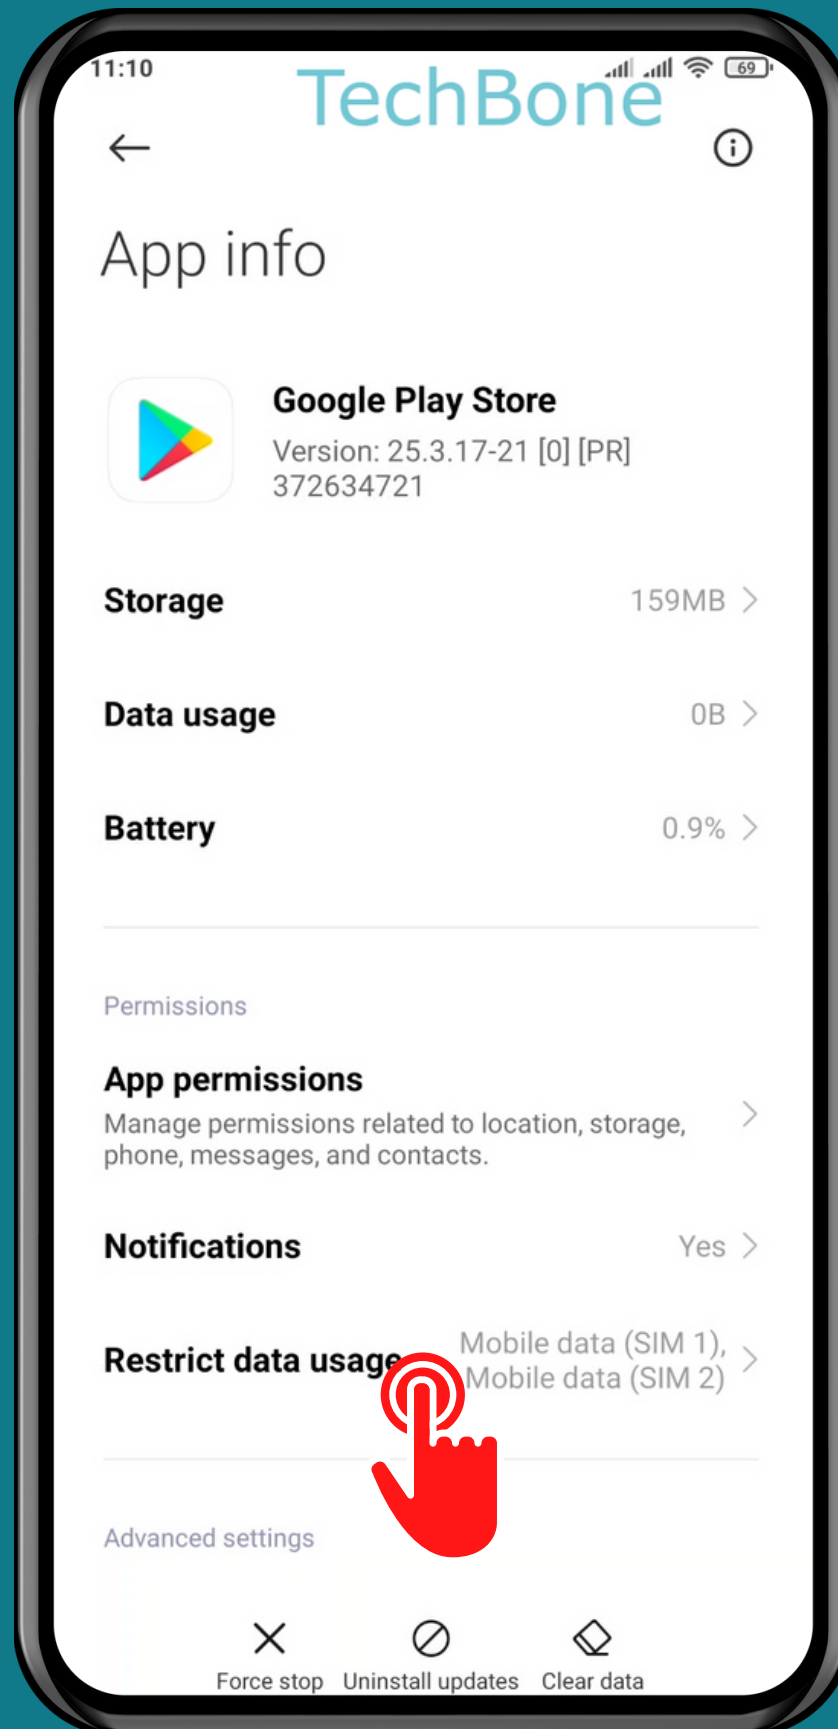

# HOW TO RESTRICT DATA USAGE FOR A SPECIFIC APP

Tap on **Settings**

Tap on **Apps**

Tap on  
Manage apps

# Choose an App

Tap on  
Restrict data usage

Turn On/Off **Mobile**  
**data (SIM 1 / 2)** and  
tap on **OK**

Done!