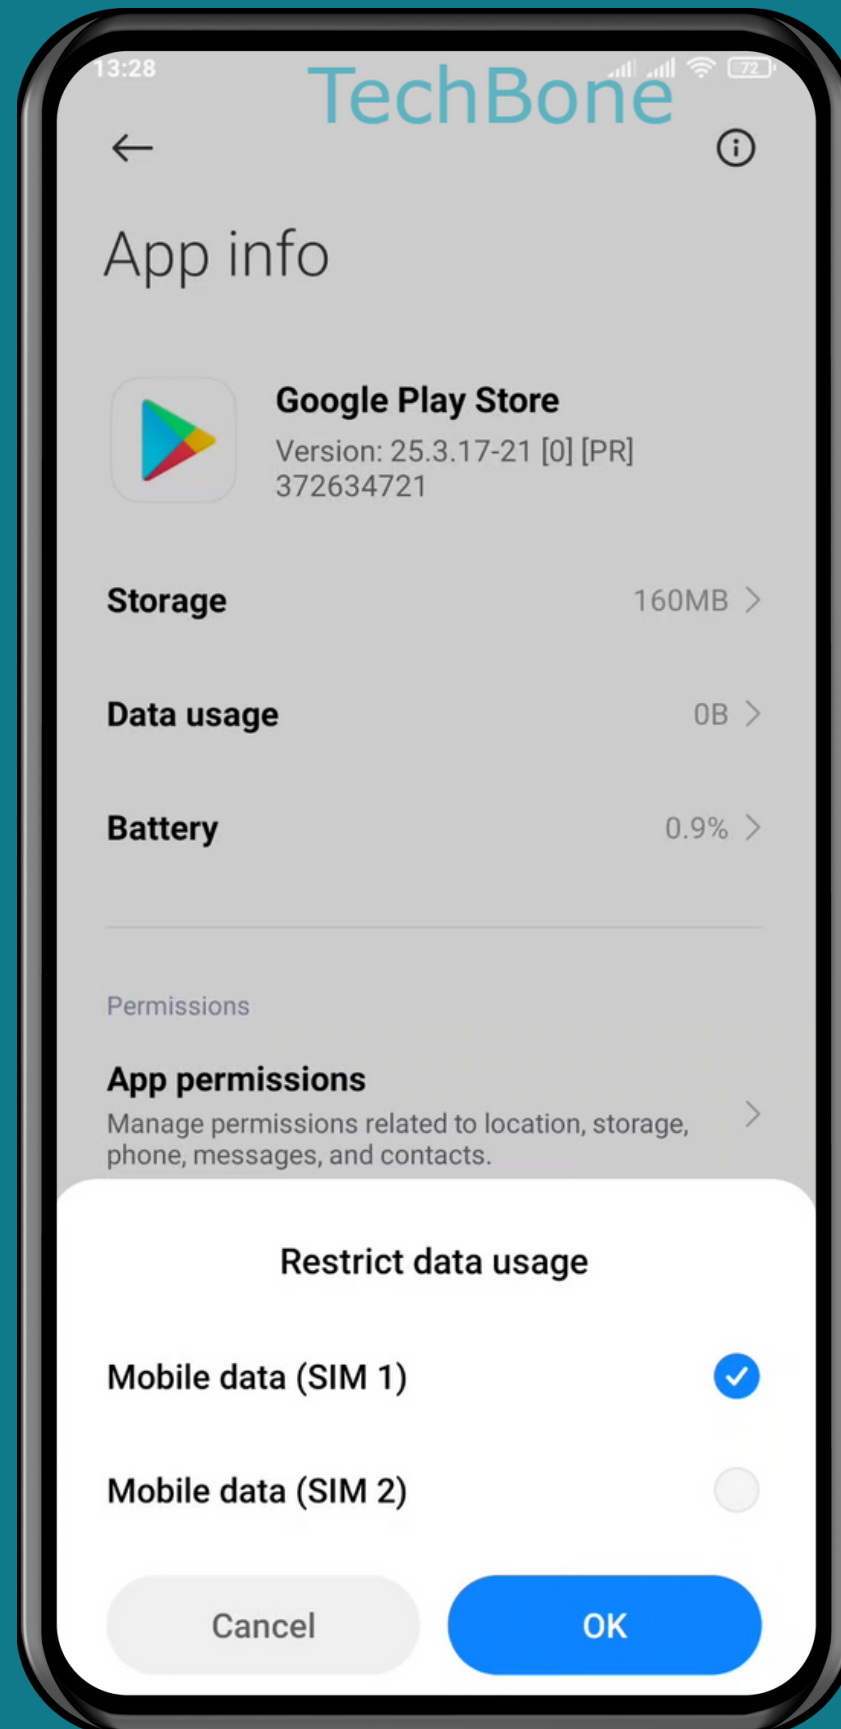

XIAOMI

Android 11 - MIUI 12

# HOW TO RESTRICT DATA USAGE FOR A SPECIFIC APP

Tap on **Settings**

Tap on **Apps**

Tap on  
Manage apps

# Choose an App

Tap on  
Restrict data usage

Turn On/Off **Mobile**  
**data (SIM 1 / 2)** and  
tap on **OK**

Done!