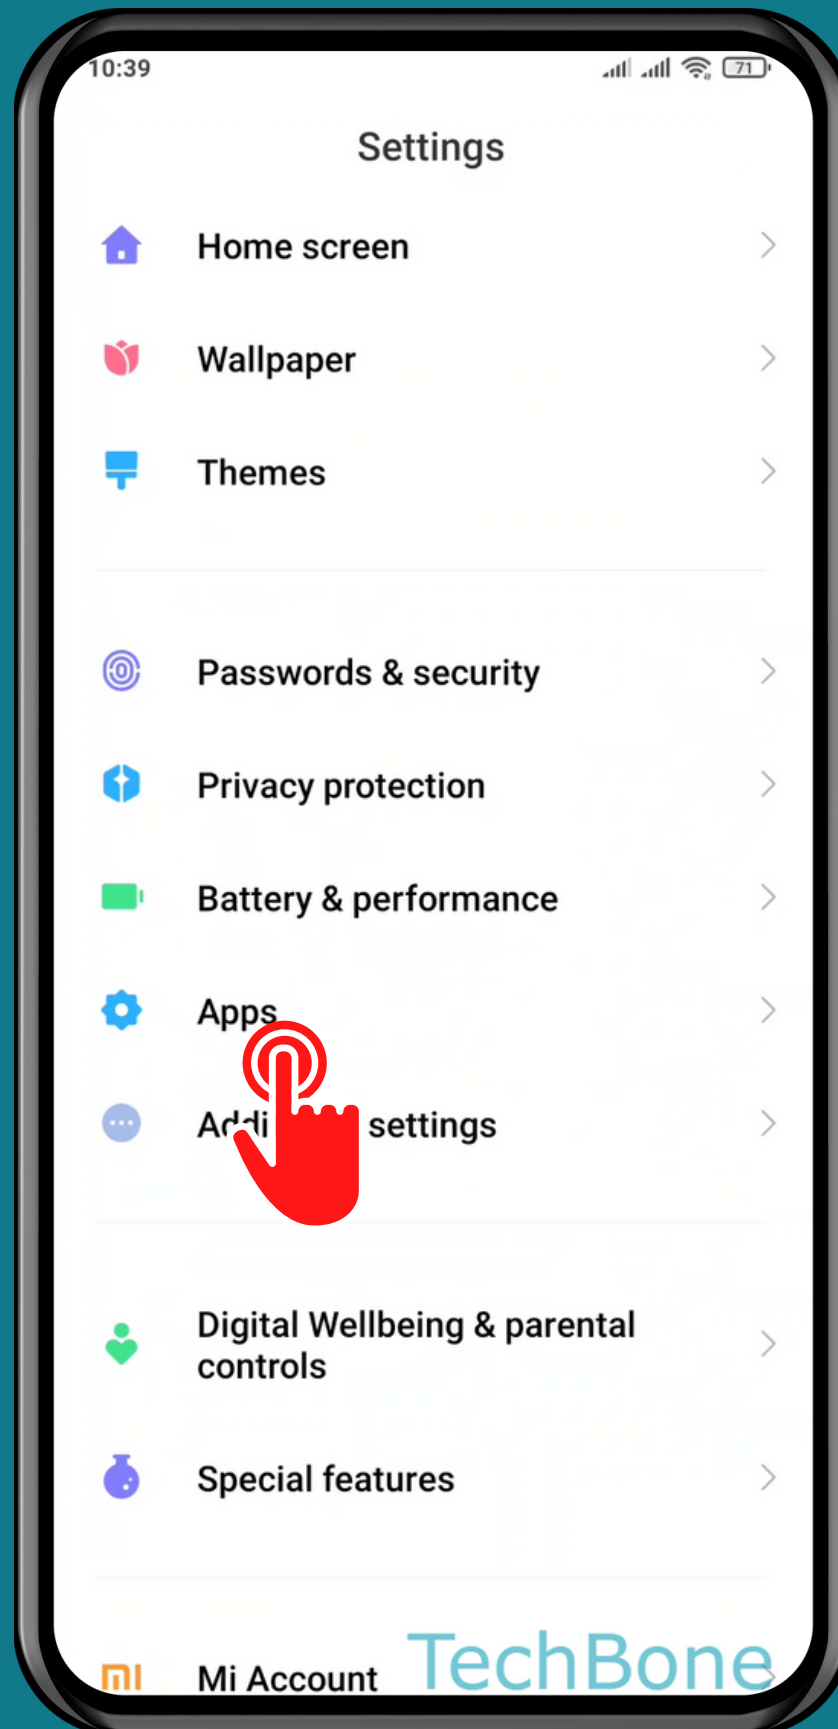

# HOW TO RESTRICT DATA USAGE FOR A SPECIFIC APP

Tap on **Settings**

Tap on **Apps**

Tap on  
Manage apps

# Choose an App

Tap on  
Restrict data usage

Turn On/Off **Mobile**  
**data (SIM 1 / 2)** and  
tap on **OK**

Done!