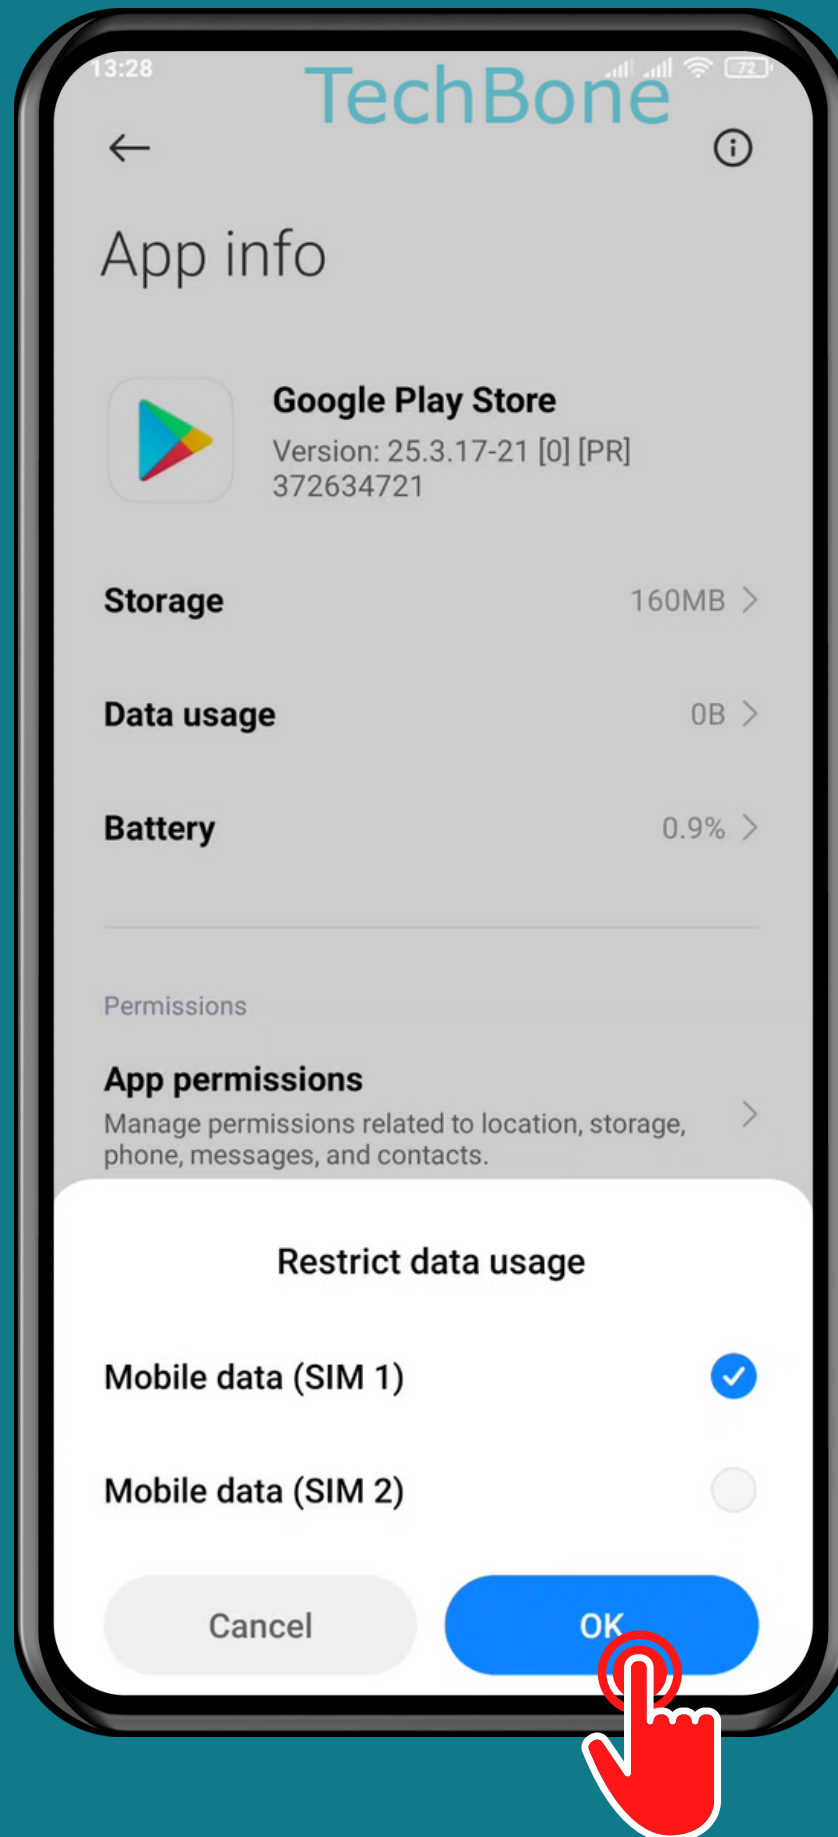

# HOW TO RESTRICT DATA USAGE FOR A SPECIFIC APP

Tap on **Settings**

Tap on **Apps**

Tap on  
Manage apps

# Choose an App

Tap on  
Restrict data usage

Turn On/Off **Mobile**  
**data (SIM 1 / 2)** and  
tap on **OK**

Done!