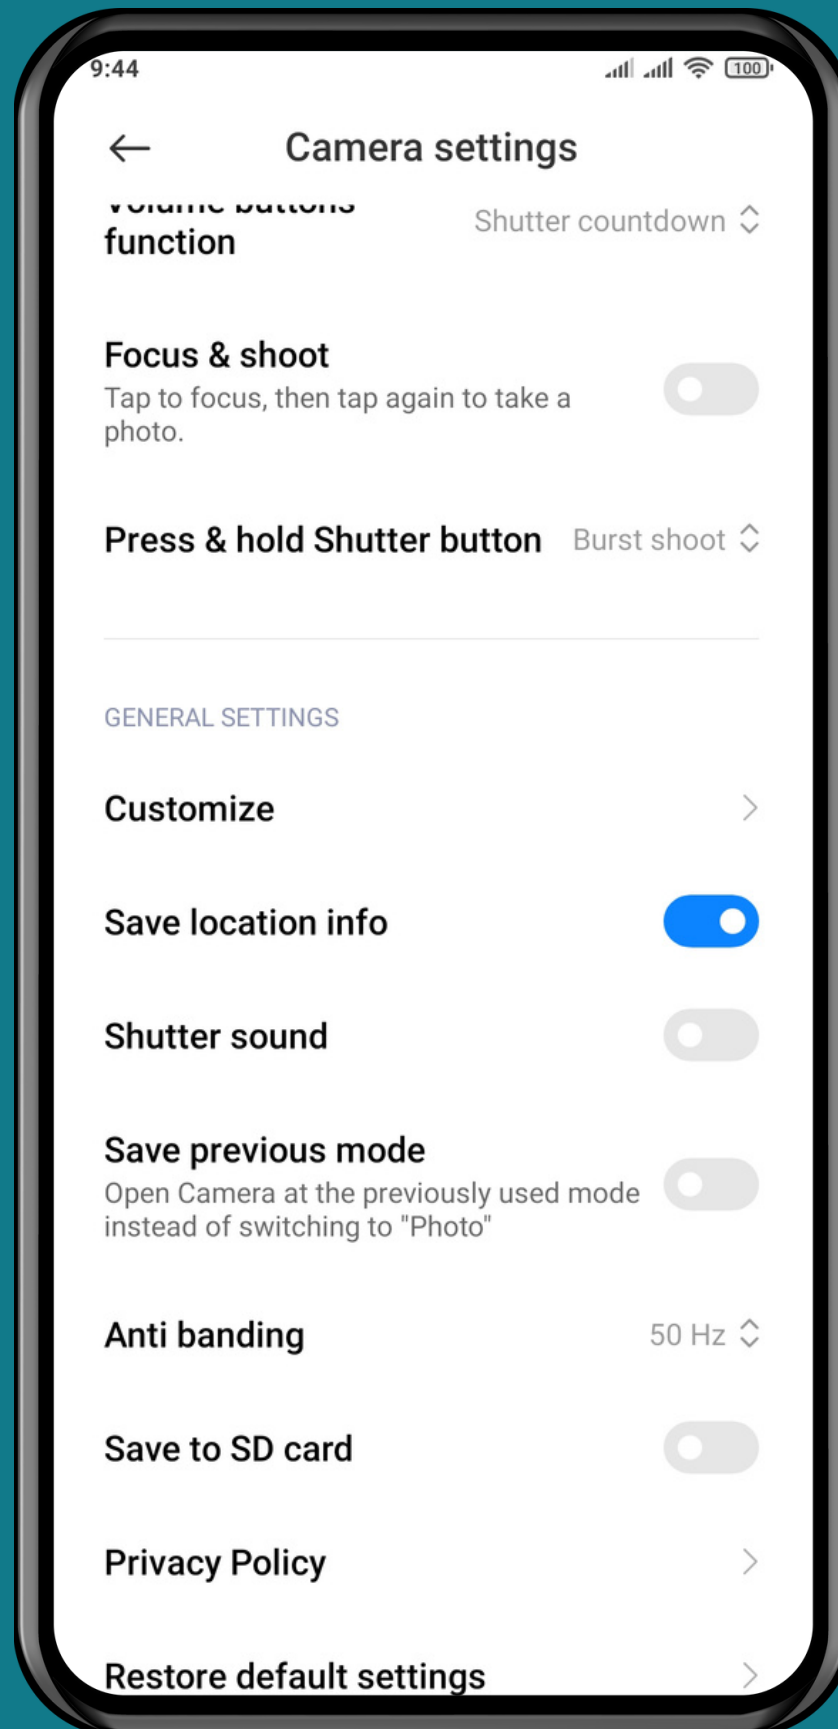

# HOW TO SAVE LOCATION INFO IN PHOTOS OR VIDEOS

Tap on  
Camera

# Open the Menu

Tap on  
Settings