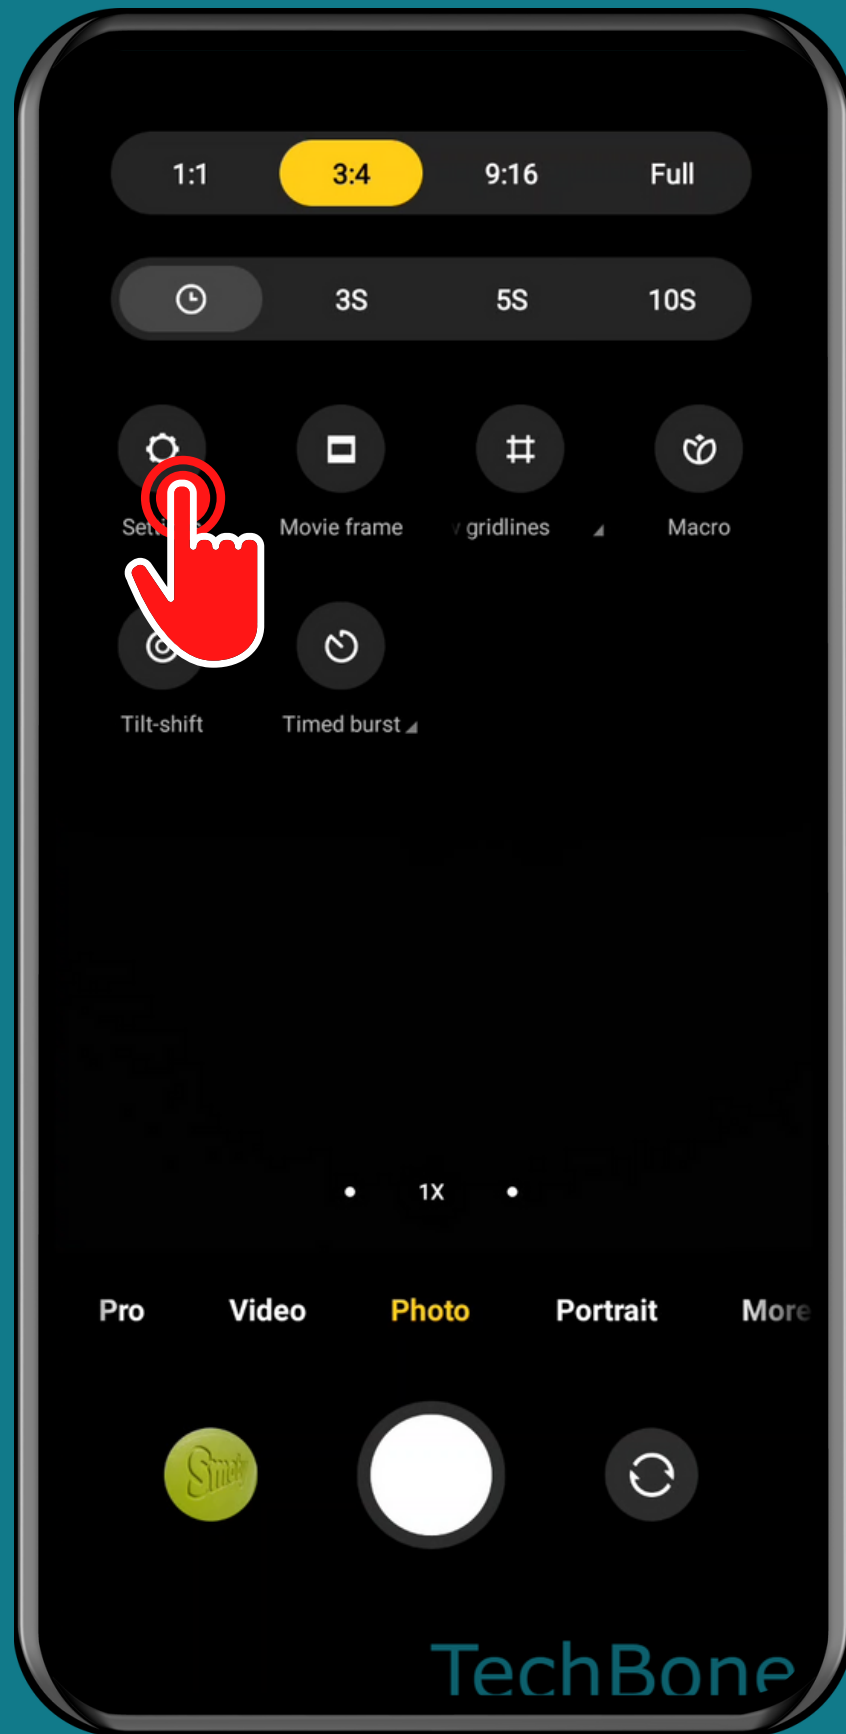

# HOW TO SAVE LOCATION INFO IN PHOTOS OR VIDEOS

Tap on  
Camera

# Open the Menu

Tap on  
Settings