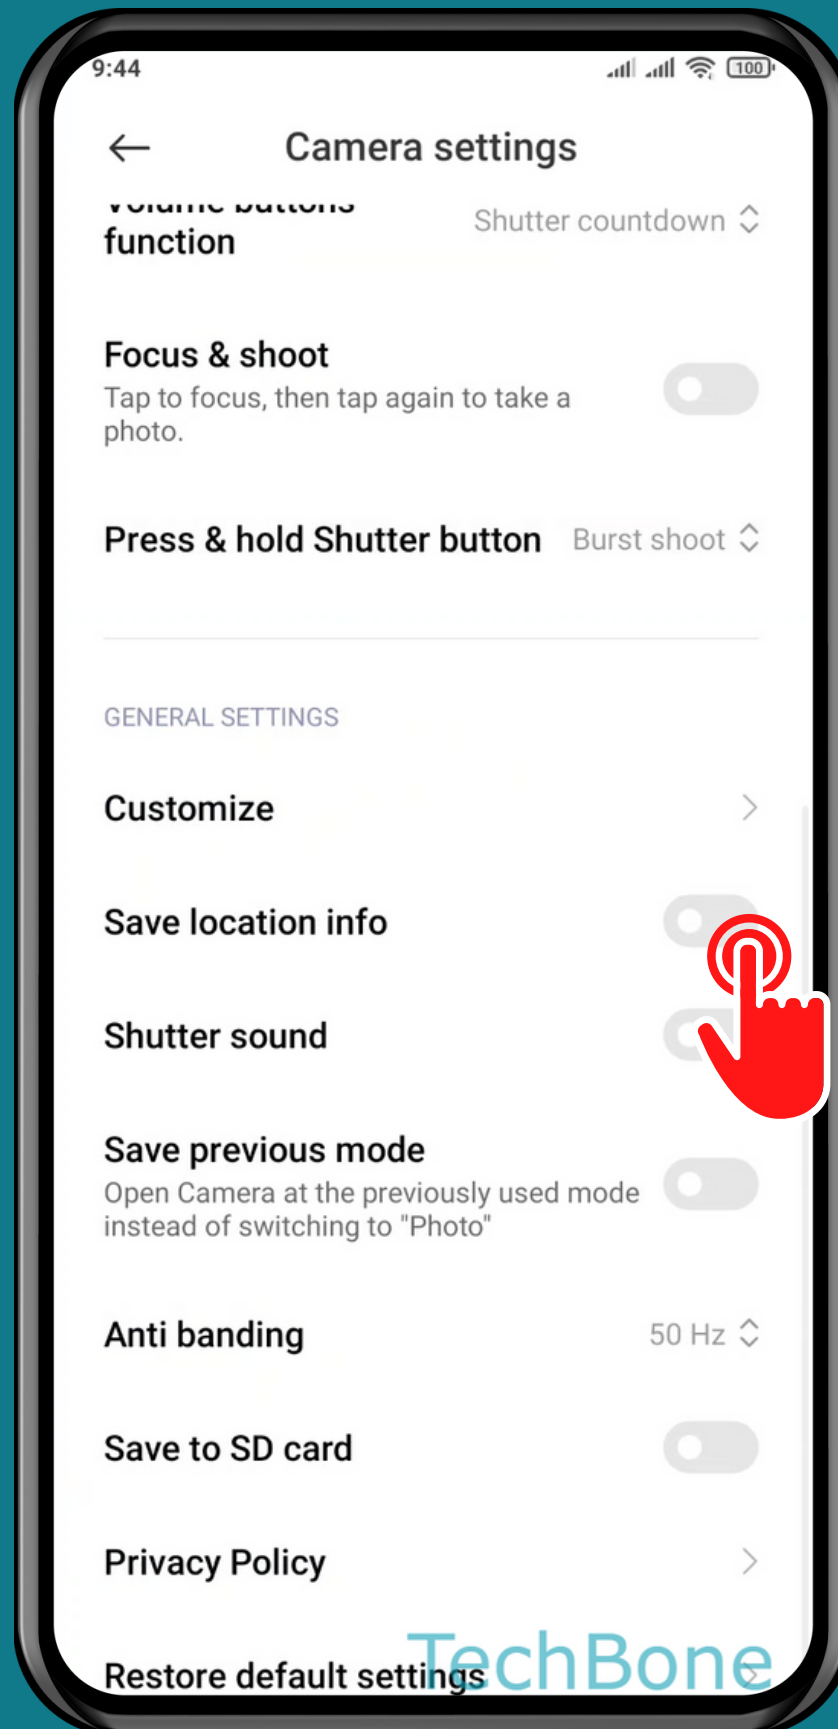

# HOW TO SAVE LOCATION INFO IN PHOTOS OR VIDEOS

Tap on  
Camera

# Open the Menu

Tap on  
Settings