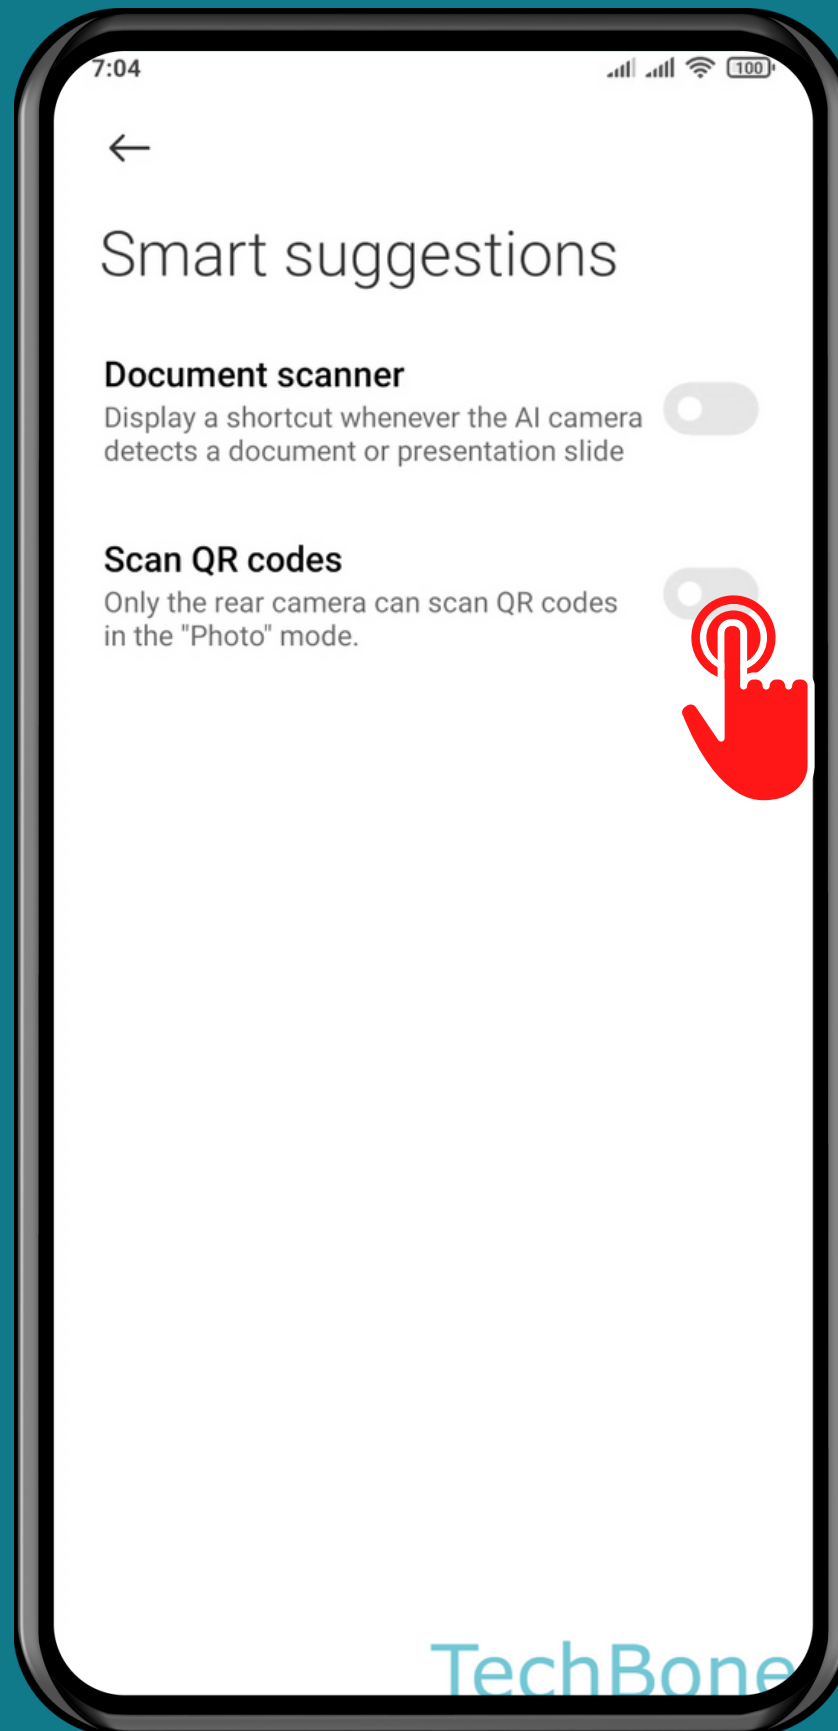

XIAOMI

Camera - Android 11 - MIUI 12

HOW TO SCAN QR CODES AUTOMATICALLY

Tap on
Camera

Open the Menu

Tap on
Settings

Tap on
Smart suggestions

Turn On/Off Scan QR codes