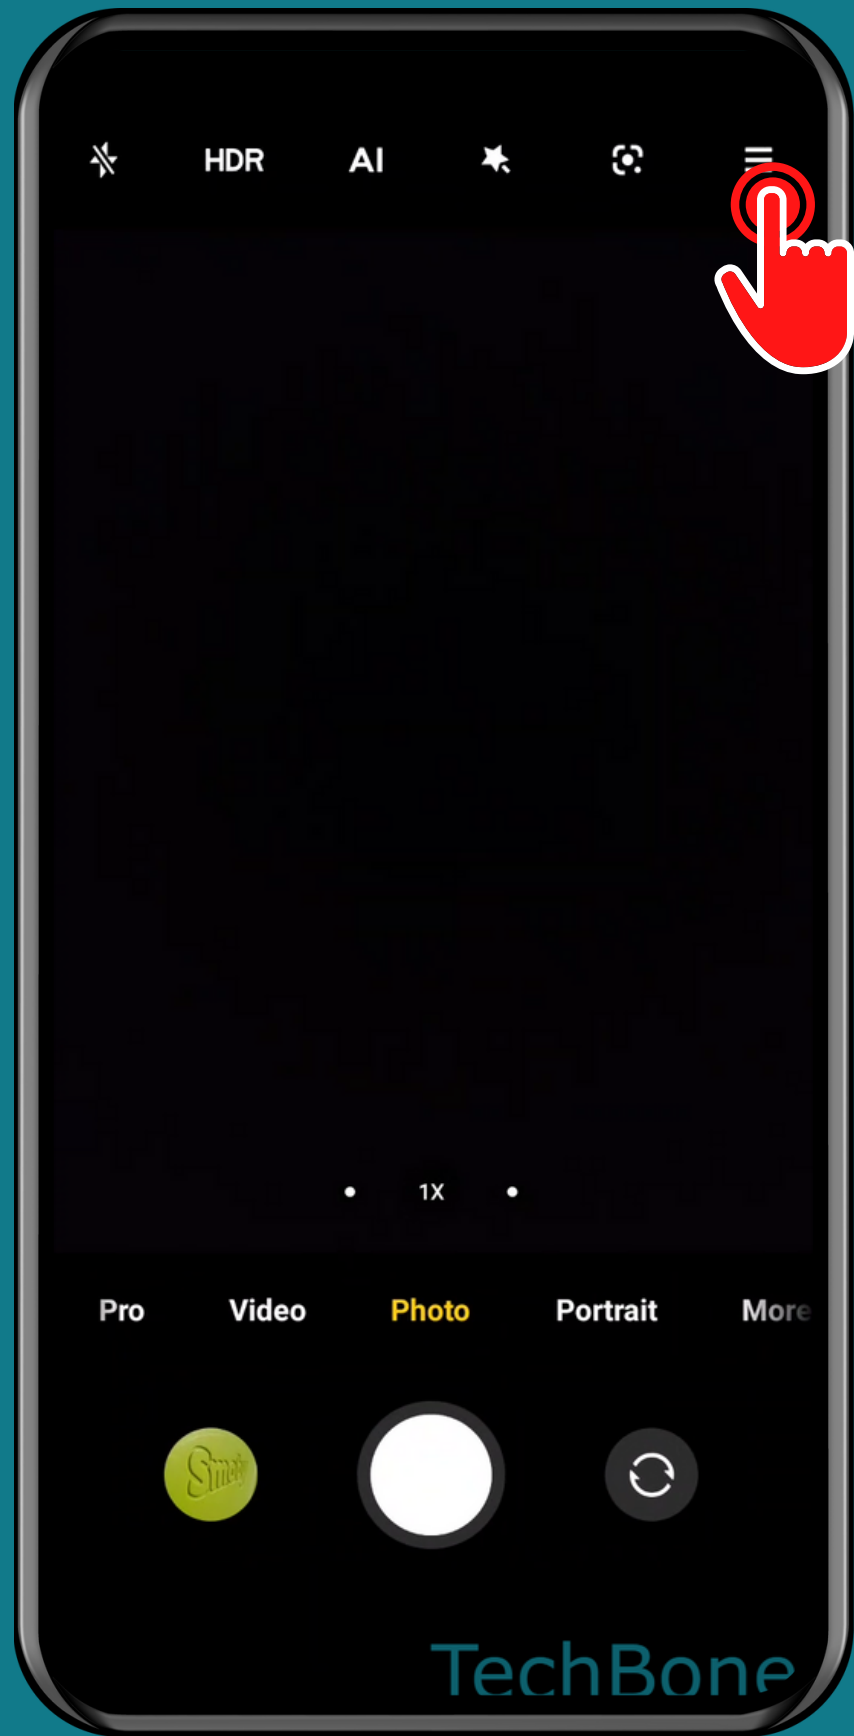

XIAOMI

Camera - Android 11 - MIUI 12

HOW TO SCAN QR CODES AUTOMATICALLY

Tap on
Camera

Open the Menu

Tap on
Settings

Tap on
Smart suggestions

Turn On/Off Scan QR codes