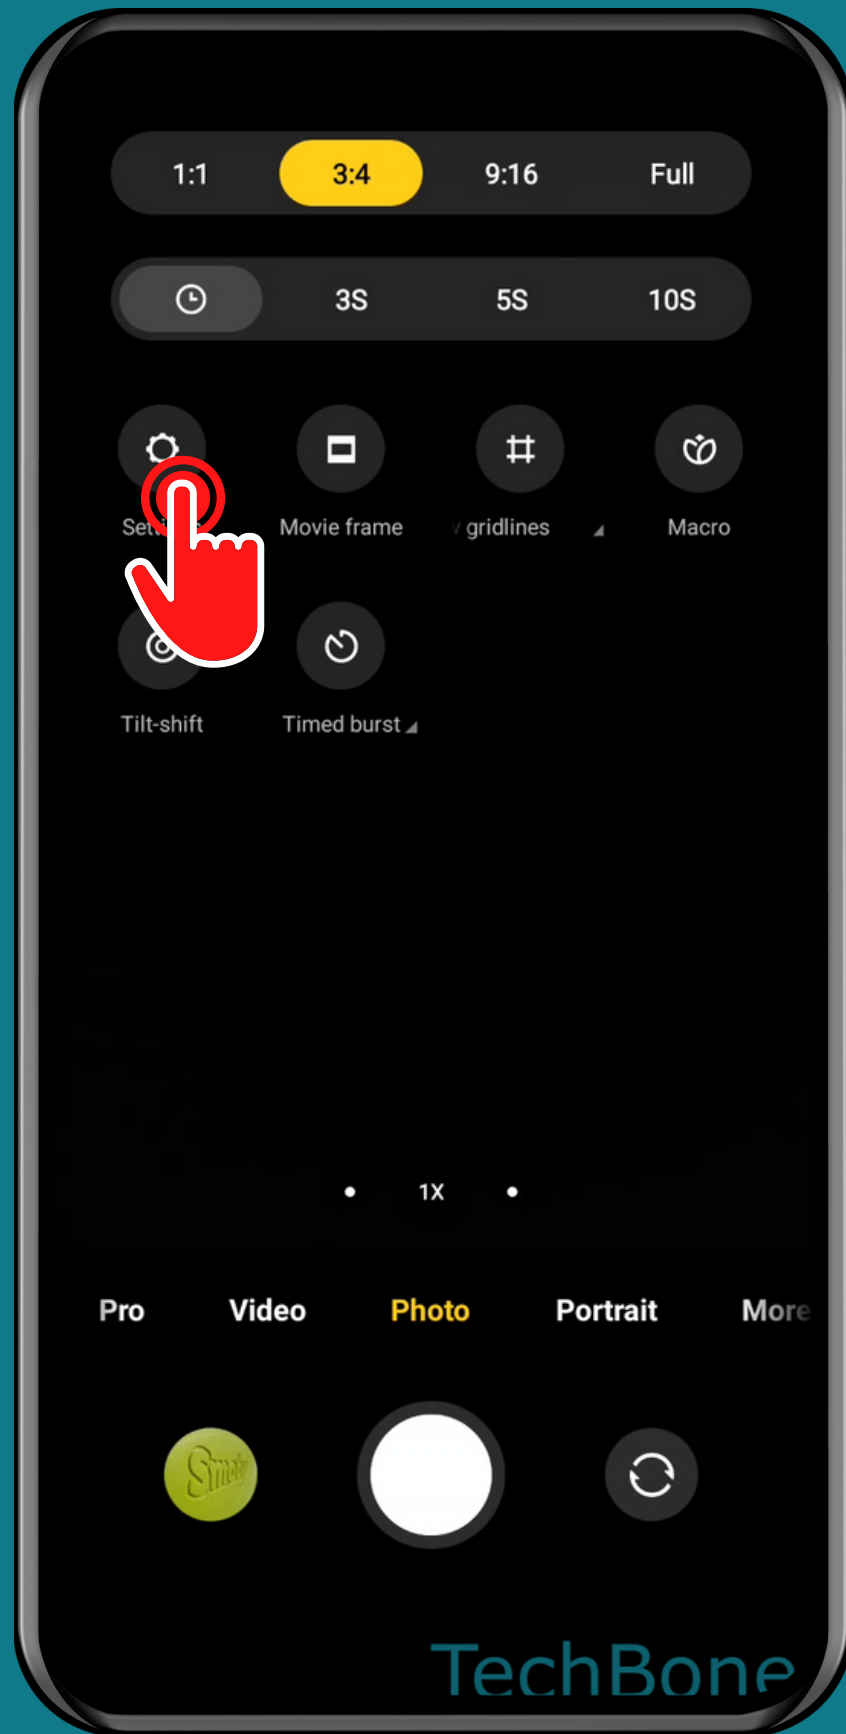

XIAOMI

Camera - Android 11 - MIUI 12

HOW TO SCAN QR CODES AUTOMATICALLY

Tap on
Camera

Open the Menu

Tap on
Settings

Tap on
Smart suggestions

Turn On/Off Scan QR codes