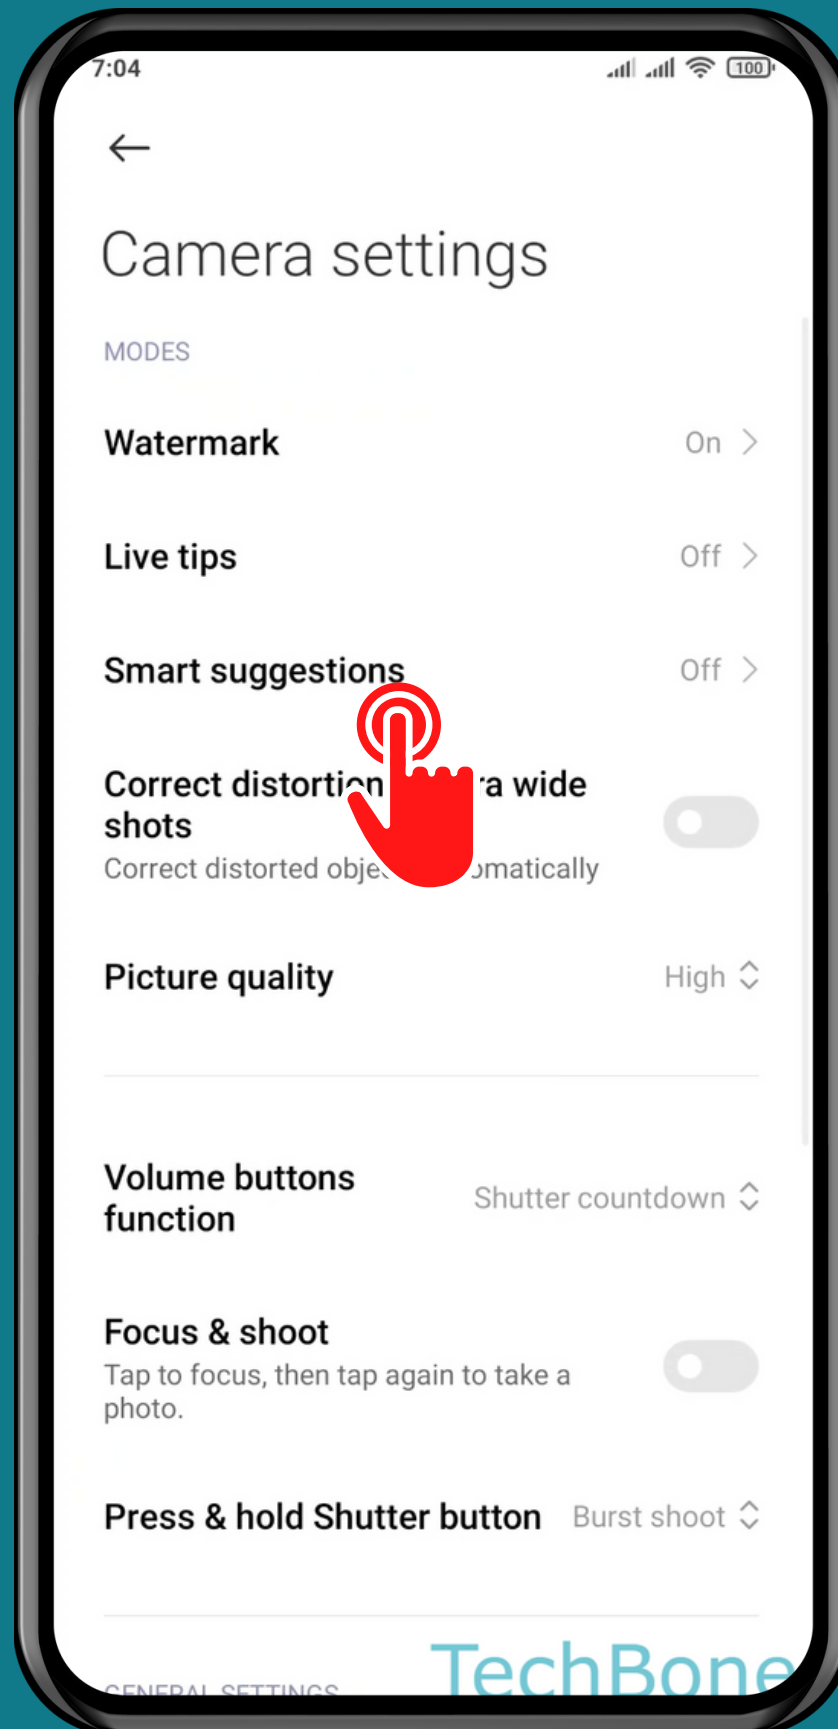

XIAOMI

Camera - Android 11 - MIUI 12

HOW TO SCAN QR CODES AUTOMATICALLY

Tap on
Camera

Open the Menu

Tap on
Settings

Tap on
Smart suggestions

Turn On/Off Scan QR codes