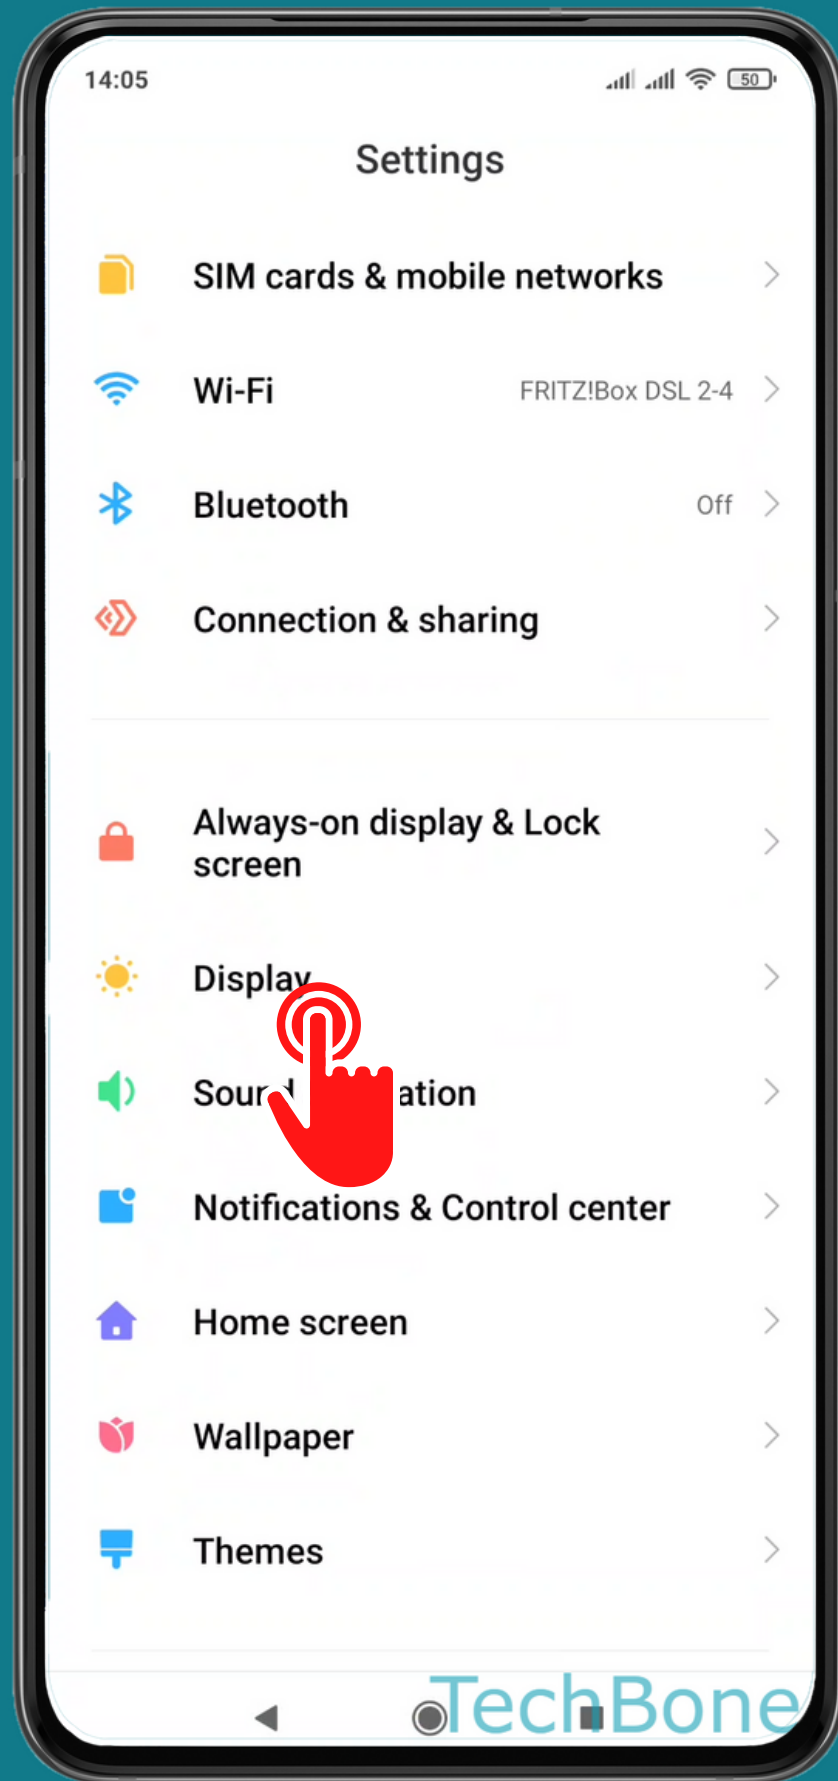

XIAOMI

Android 11 - MIUI 12

HOW TO SCHEDULE READING MODE

Tap on **Settings**

Tap on **Display**

Tap on
Reading mode

Turn On/Off Schedule

Choose
Good nights read or
Custom period and
set the start/end time