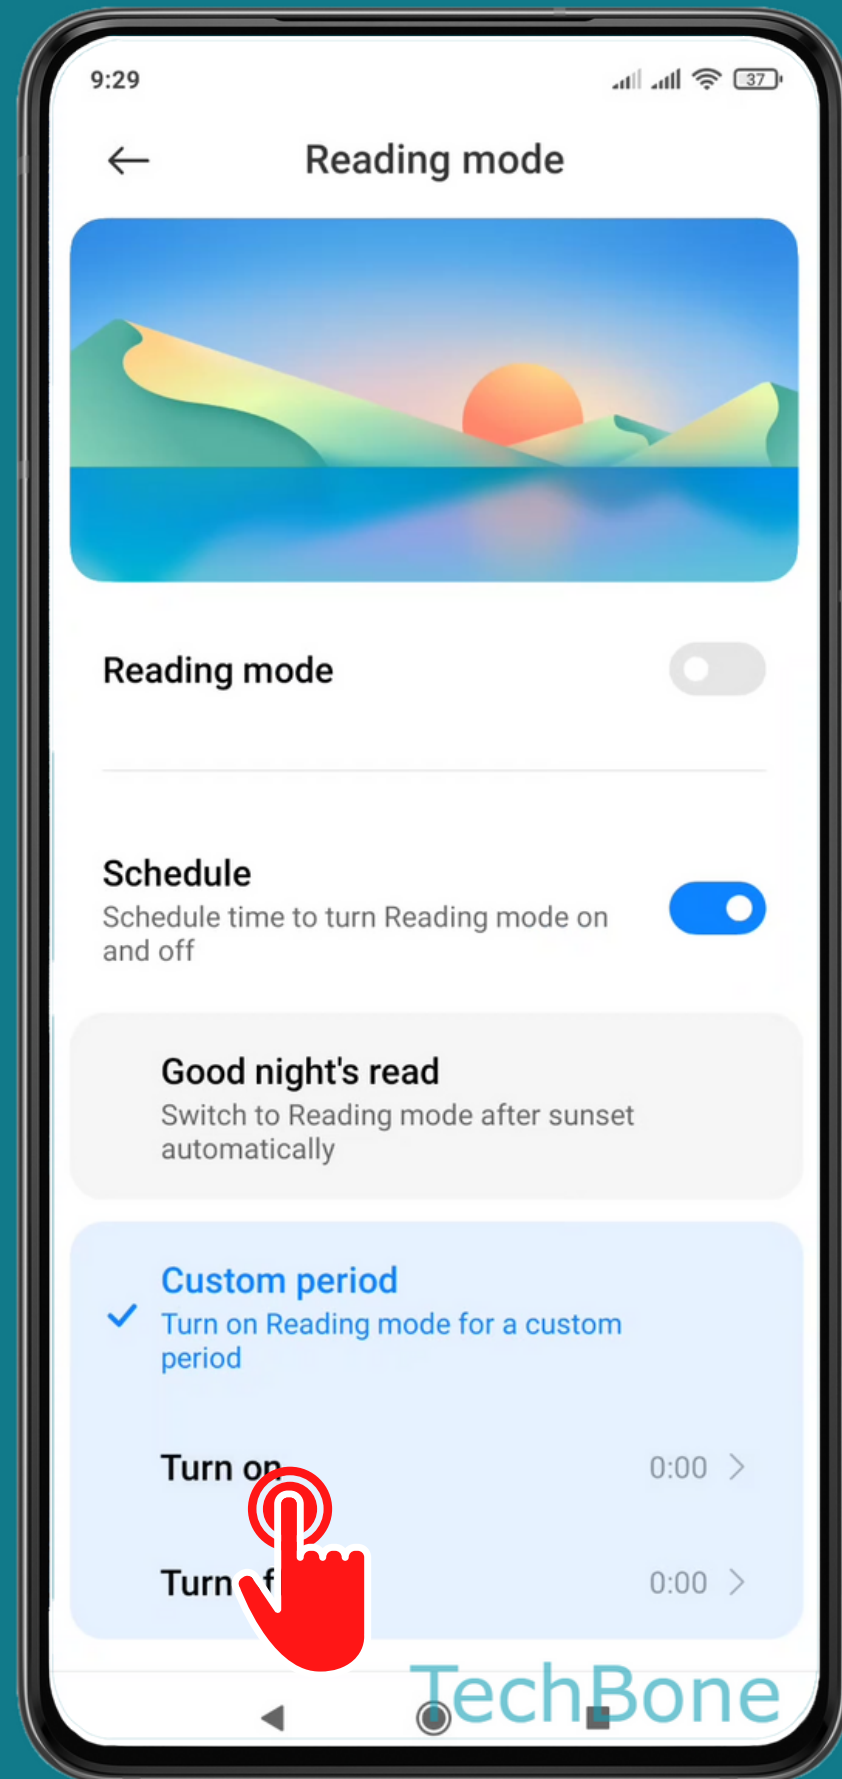

XIAOMI

Android 11 - MIUI 12

HOW TO SCHEDULE READING MODE

Tap on **Settings**

Tap on **Display**

Tap on
Reading mode

Turn On/Off Schedule

Choose
Good nights read or
Custom period and
set the start/end time