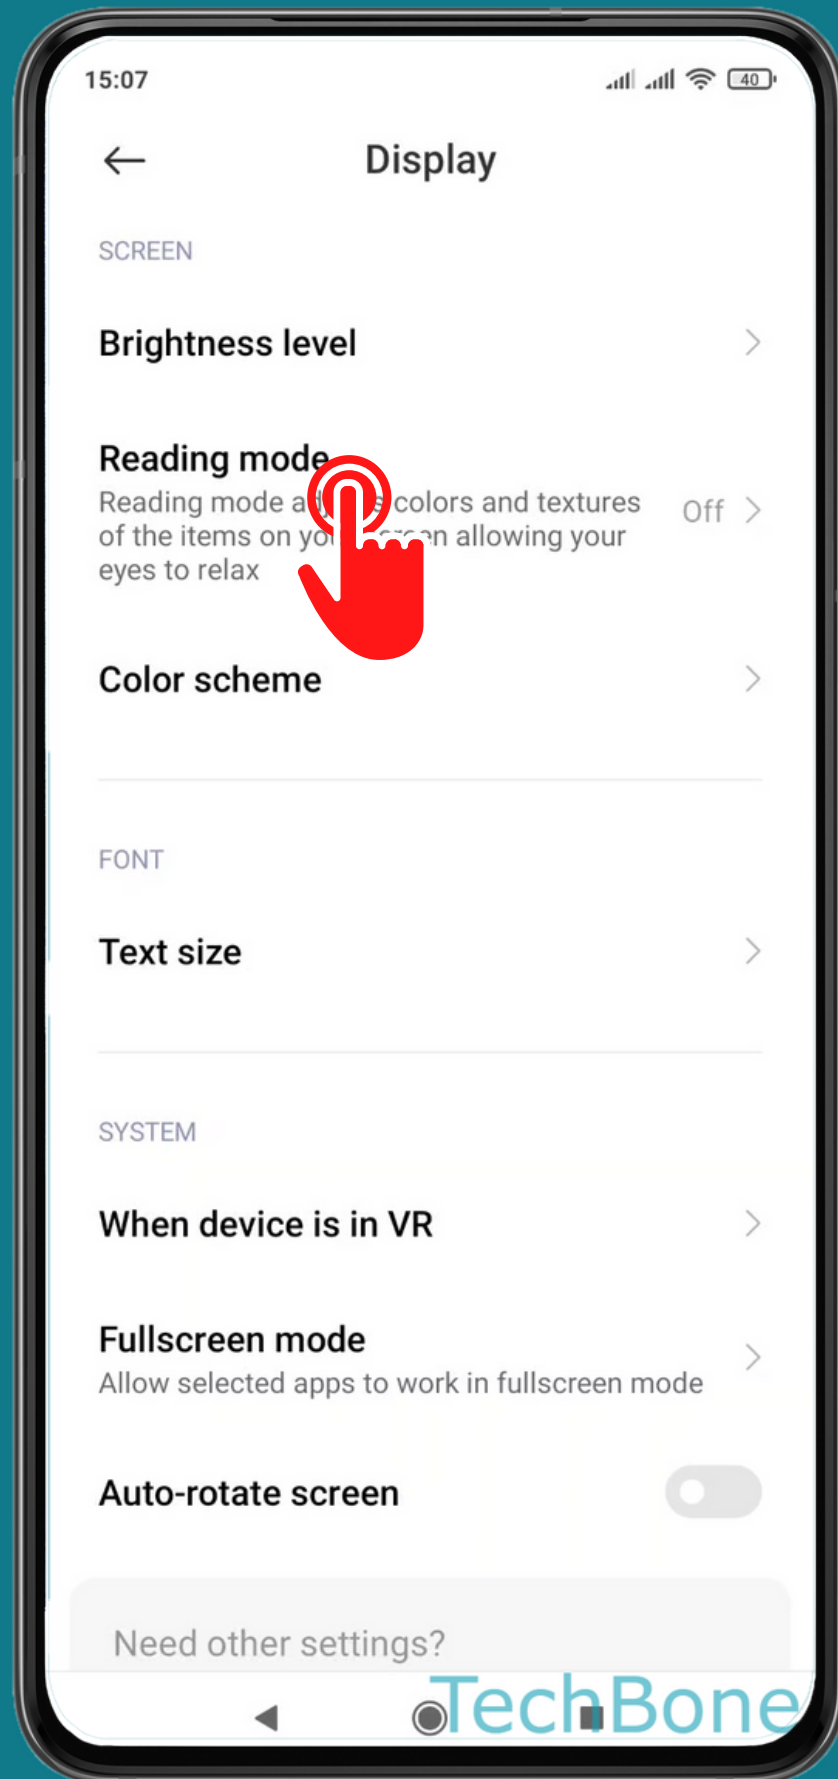

XIAOMI

Android 11 - MIUI 12

HOW TO SCHEDULE READING MODE

Tap on **Settings**

Tap on **Display**

Tap on
Reading mode

Turn On/Off Schedule

Choose
Good nights read or
Custom period and
set the start/end time