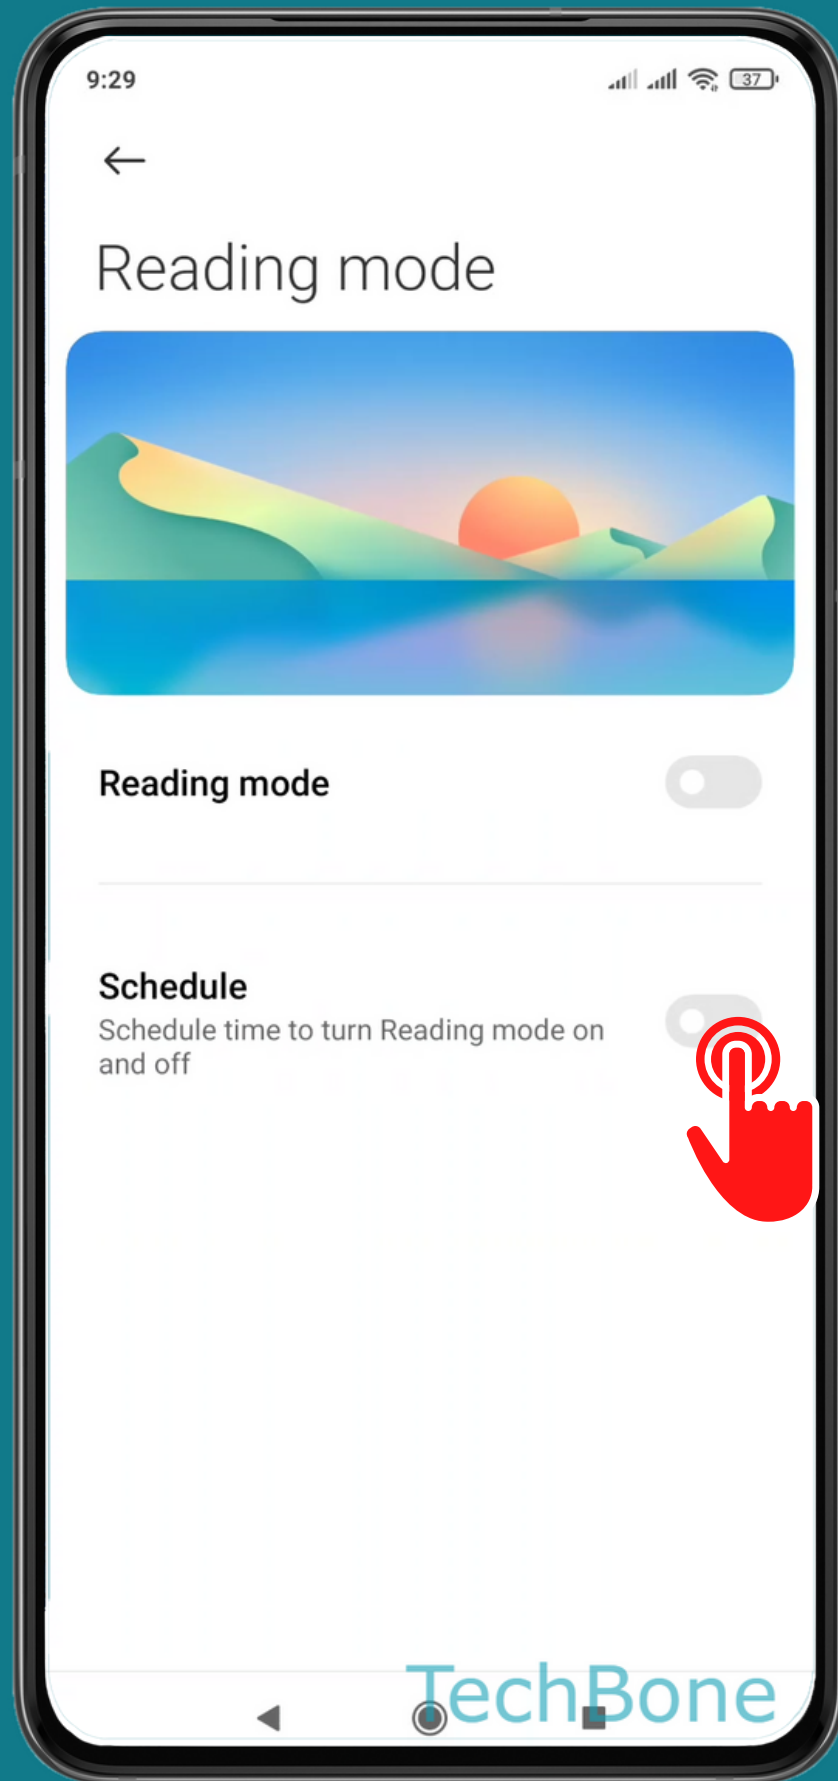

XIAOMI

Android 11 - MIUI 12

HOW TO SCHEDULE READING MODE

Tap on **Settings**

Tap on **Display**

Tap on
Reading mode

Turn On/Off Schedule

Choose
Good nights read or
Custom period and
set the start/end time