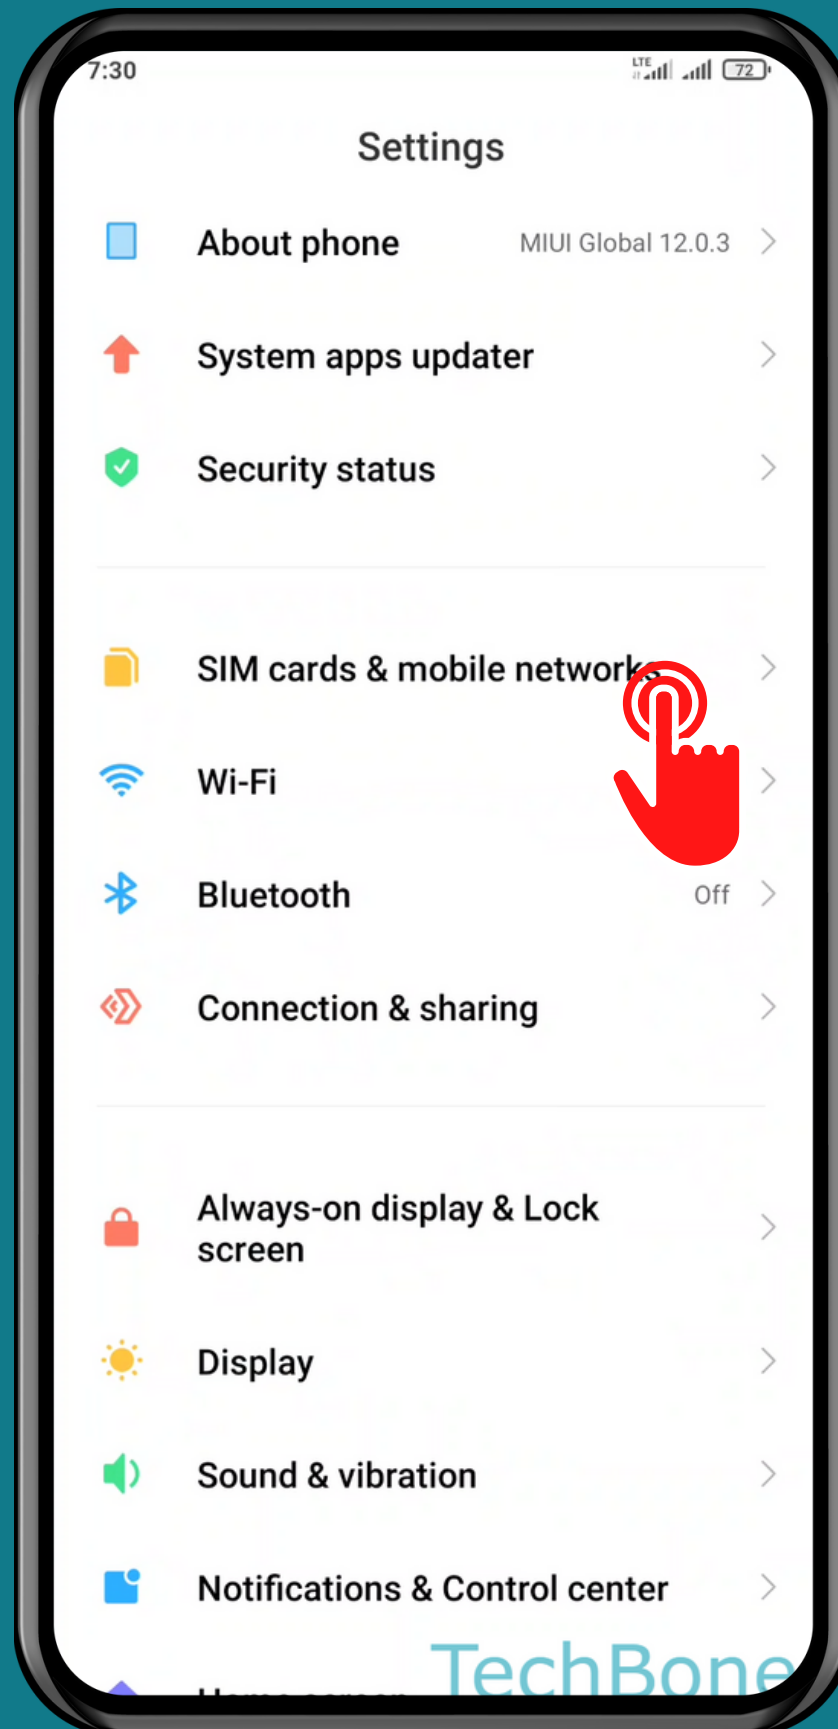

XIAOMI

Android 11 - MIUI 12

HOW TO SELECT NETWORK MANUALLY

Tap on **Settings**

Tap on SIM cards & mobile networks

Choose **SIM 1** or **SIM 2**

Tap on
Mobile networks

Turn Off Automatically select network

Tap on **Next**

Tap on **OK**

Select a Mobile network

Done!