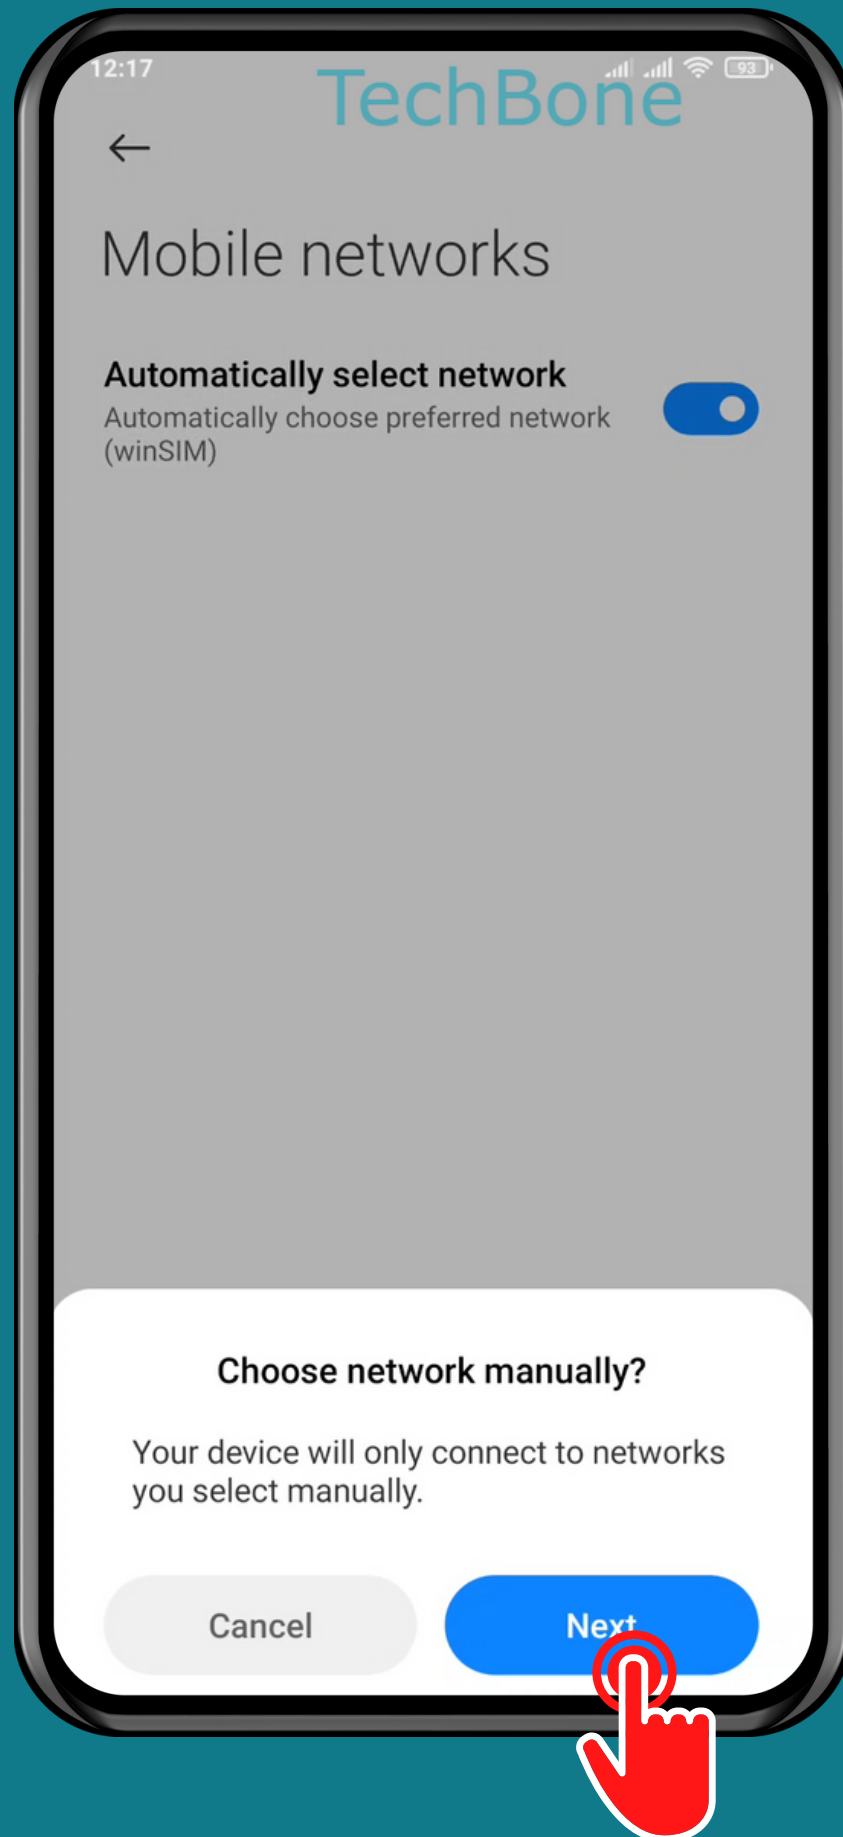

XIAOMI

Android 11 - MIUI 12

HOW TO SELECT NETWORK MANUALLY

Tap on **Settings**

Tap on SIM cards & mobile networks

Choose **SIM 1** or **SIM 2**

Tap on
Mobile networks

Turn Off Automatically select network

Tap on **Next**

Tap on **OK**

Select a Mobile network

Done!