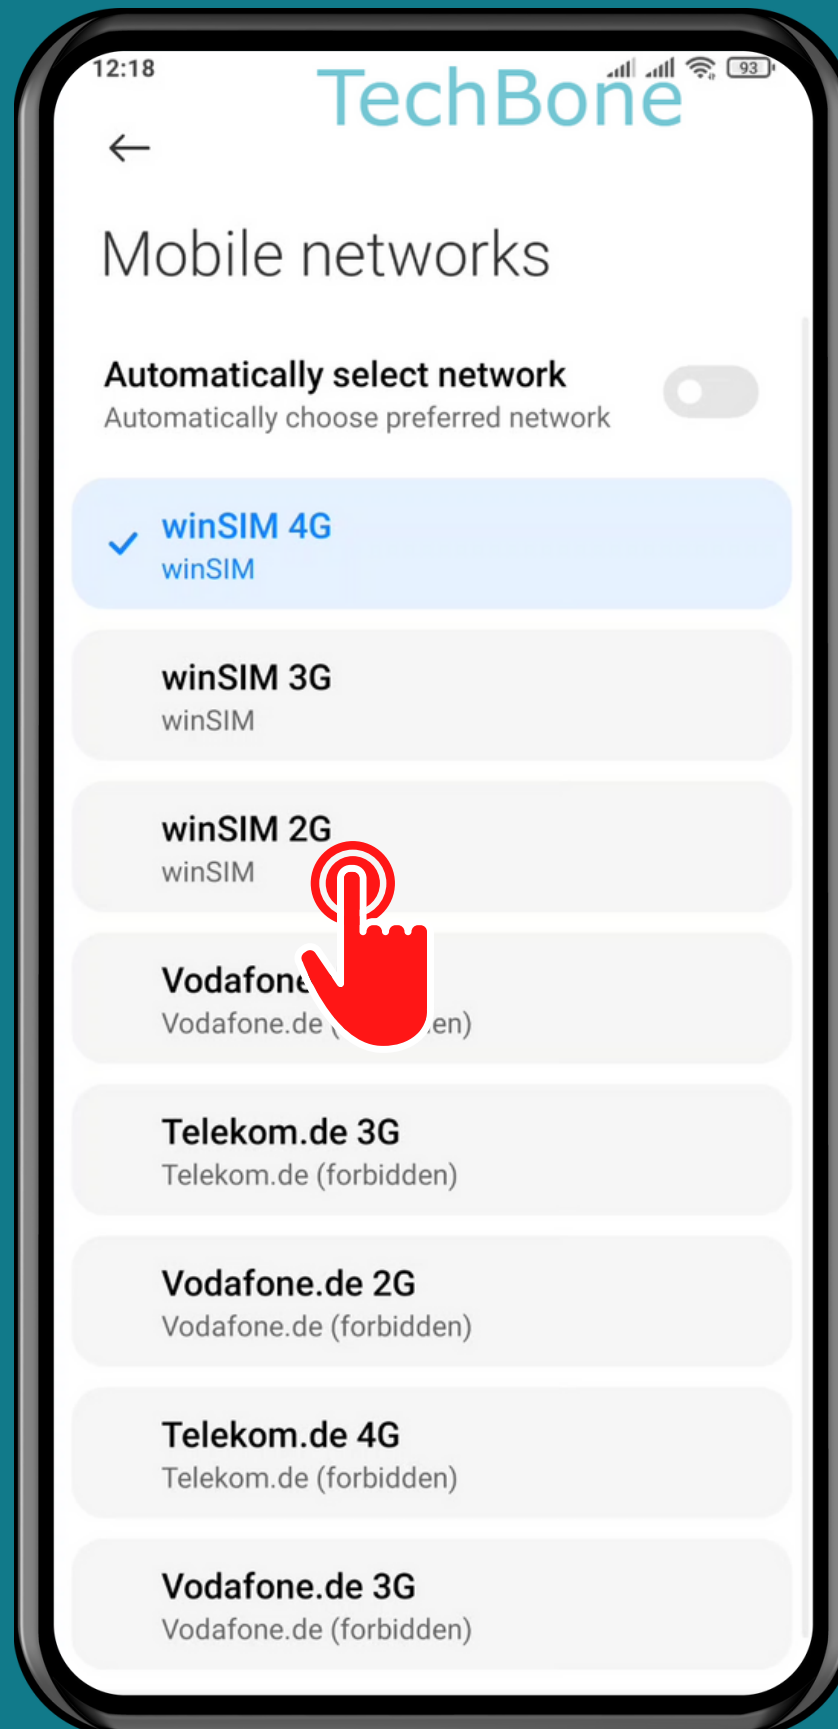

XIAOMI

Android 11 - MIUI 12

HOW TO SELECT NETWORK MANUALLY

Tap on **Settings**

Tap on SIM cards & mobile networks

Choose **SIM 1** or **SIM 2**

Tap on
Mobile networks

Turn Off Automatically select network

Tap on **Next**

Tap on **OK**

Select a Mobile network

Done!