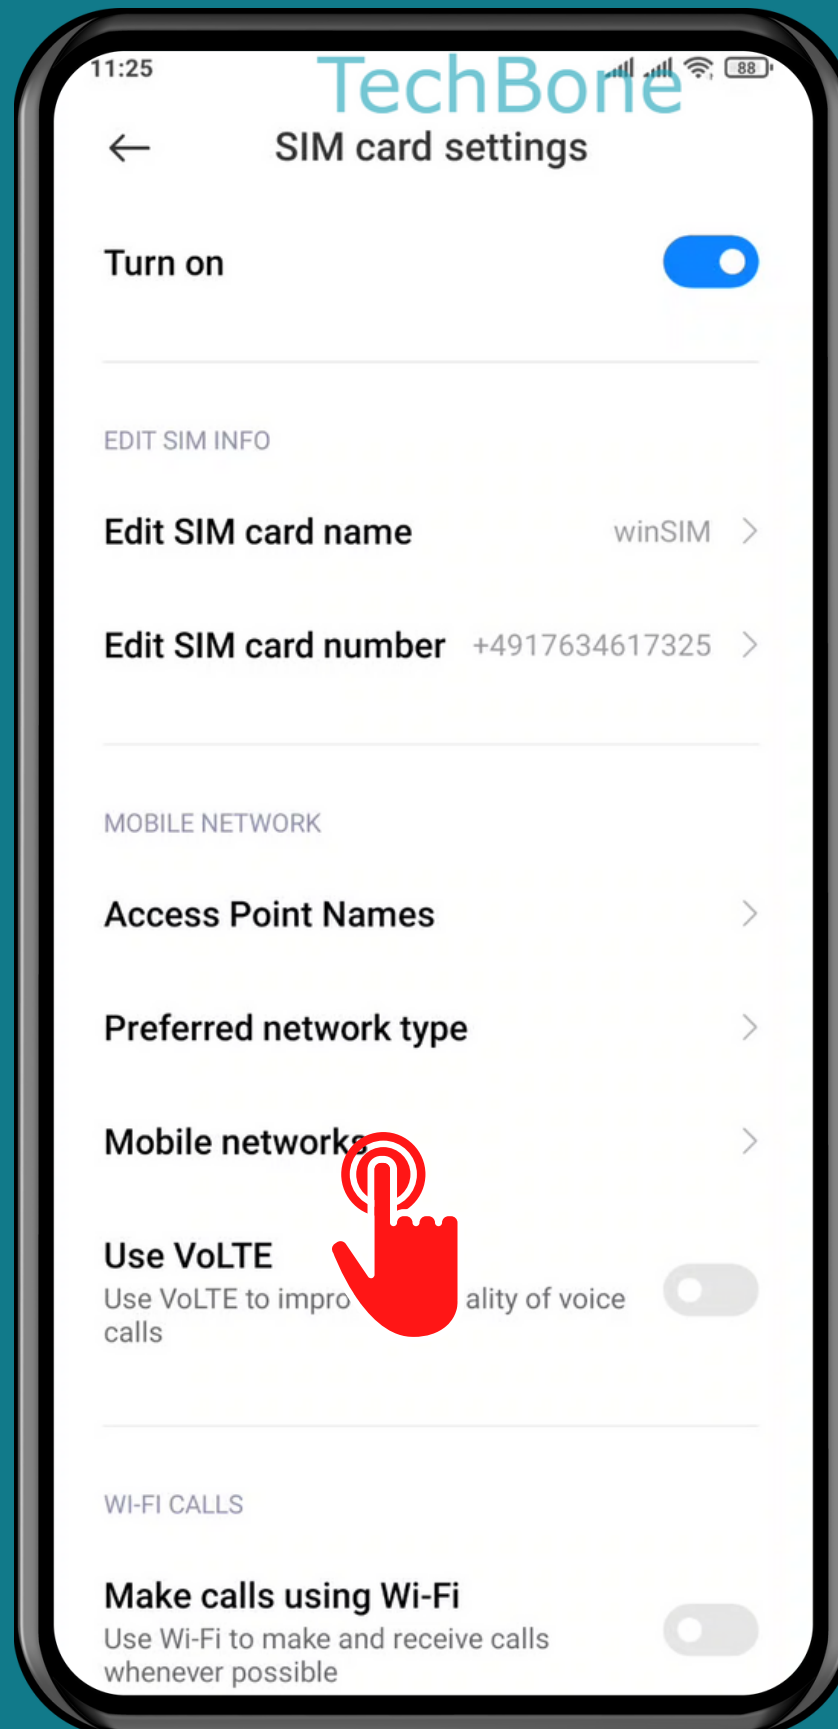

XIAOMI

Android 11 - MIUI 12

HOW TO SELECT NETWORK MANUALLY

Tap on **Settings**

Tap on SIM cards & mobile networks

Choose **SIM 1** or **SIM 2**

Tap on
Mobile networks

Turn Off Automatically select network

Tap on **Next**

Tap on **OK**

Select a Mobile network

Done!