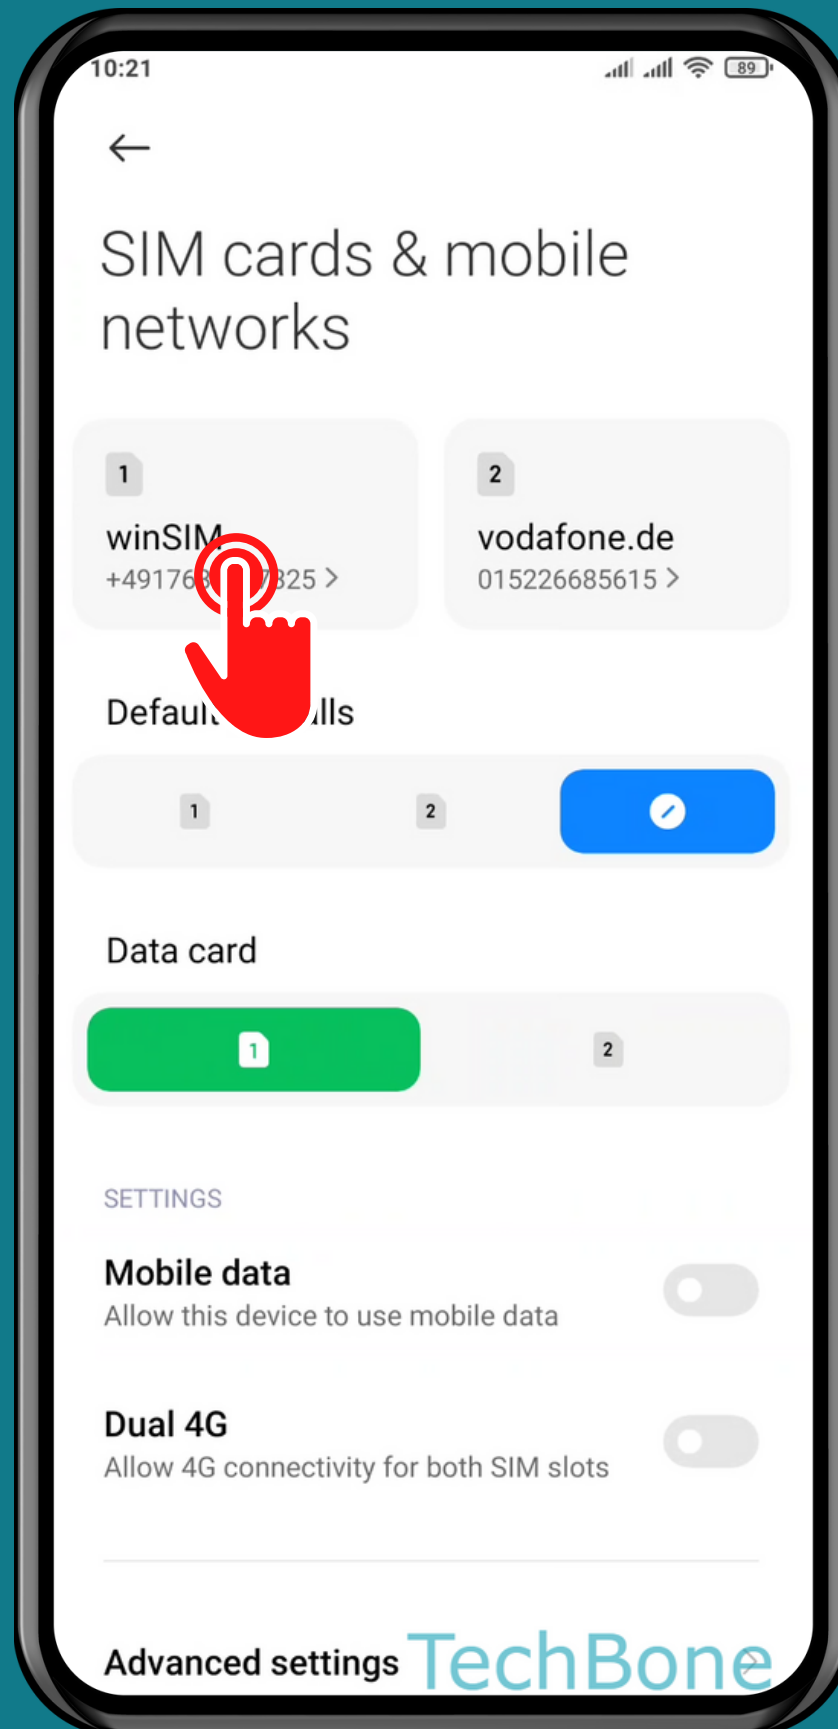

XIAOMI

Android 11 - MIUI 12

HOW TO SELECT NETWORK MANUALLY

Tap on **Settings**

Tap on SIM cards & mobile networks

Choose **SIM 1** or **SIM 2**

Tap on
Mobile networks

Turn Off Automatically select network

Tap on **Next**

Tap on **OK**

Select a Mobile network

Done!