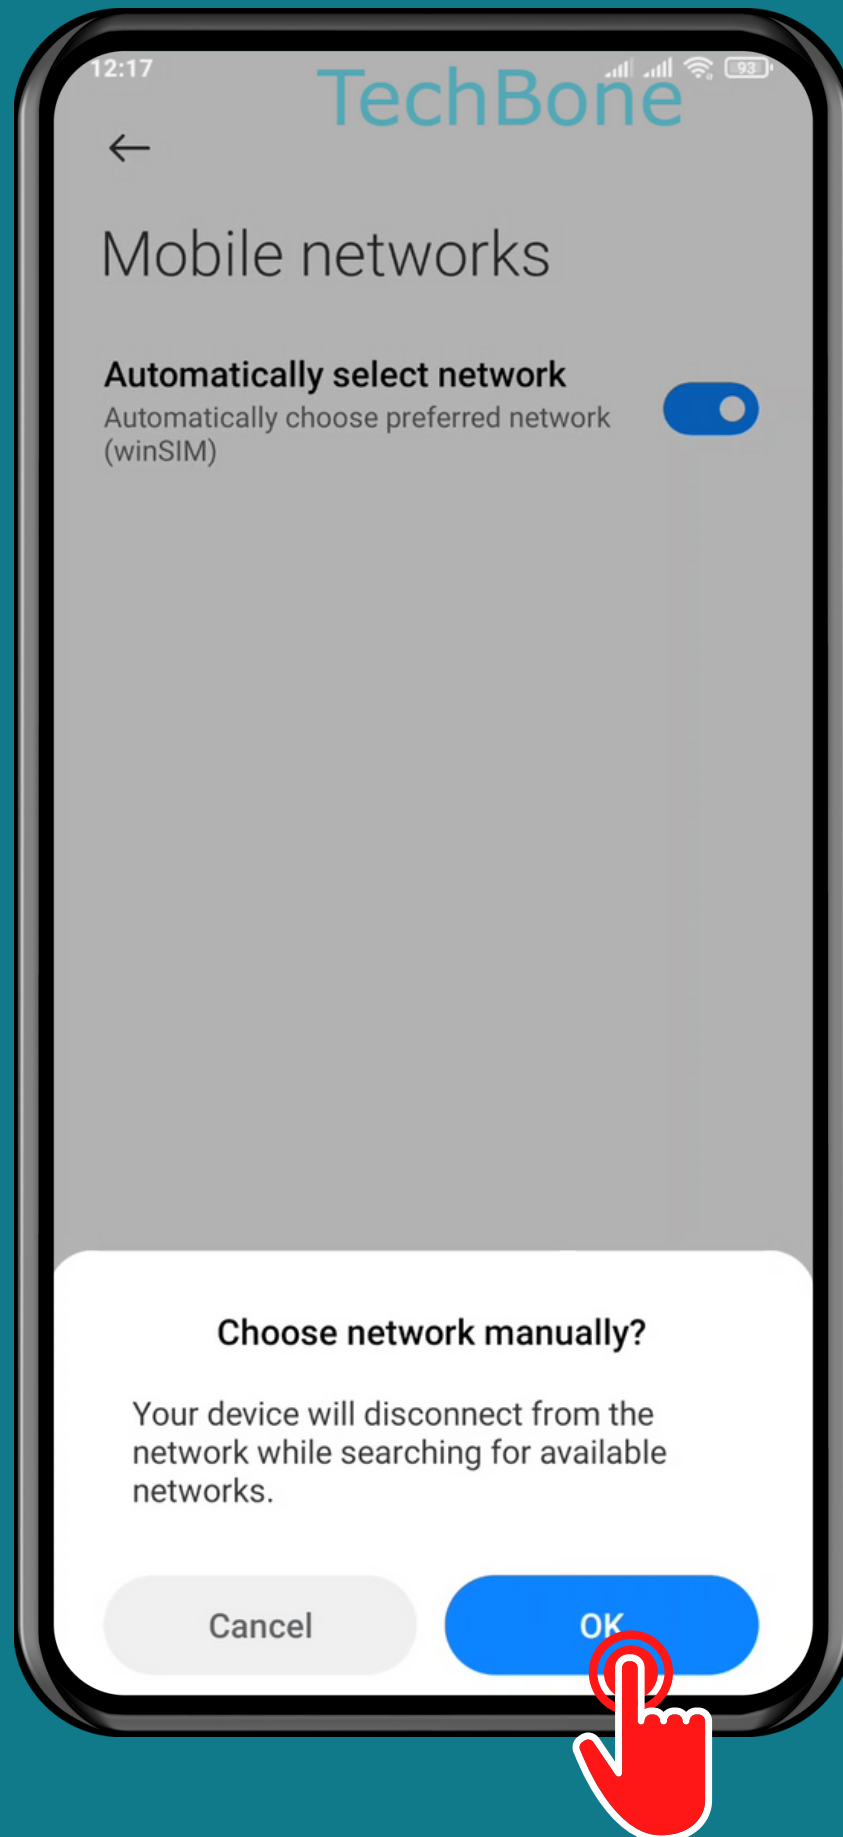

XIAOMI

Android 11 - MIUI 12

HOW TO SELECT NETWORK MANUALLY

Tap on **Settings**

Tap on SIM cards & mobile networks

Choose **SIM 1** or **SIM 2**

Tap on
Mobile networks

Turn Off Automatically select network

Tap on **Next**

Tap on **OK**

Select a Mobile network

Done!