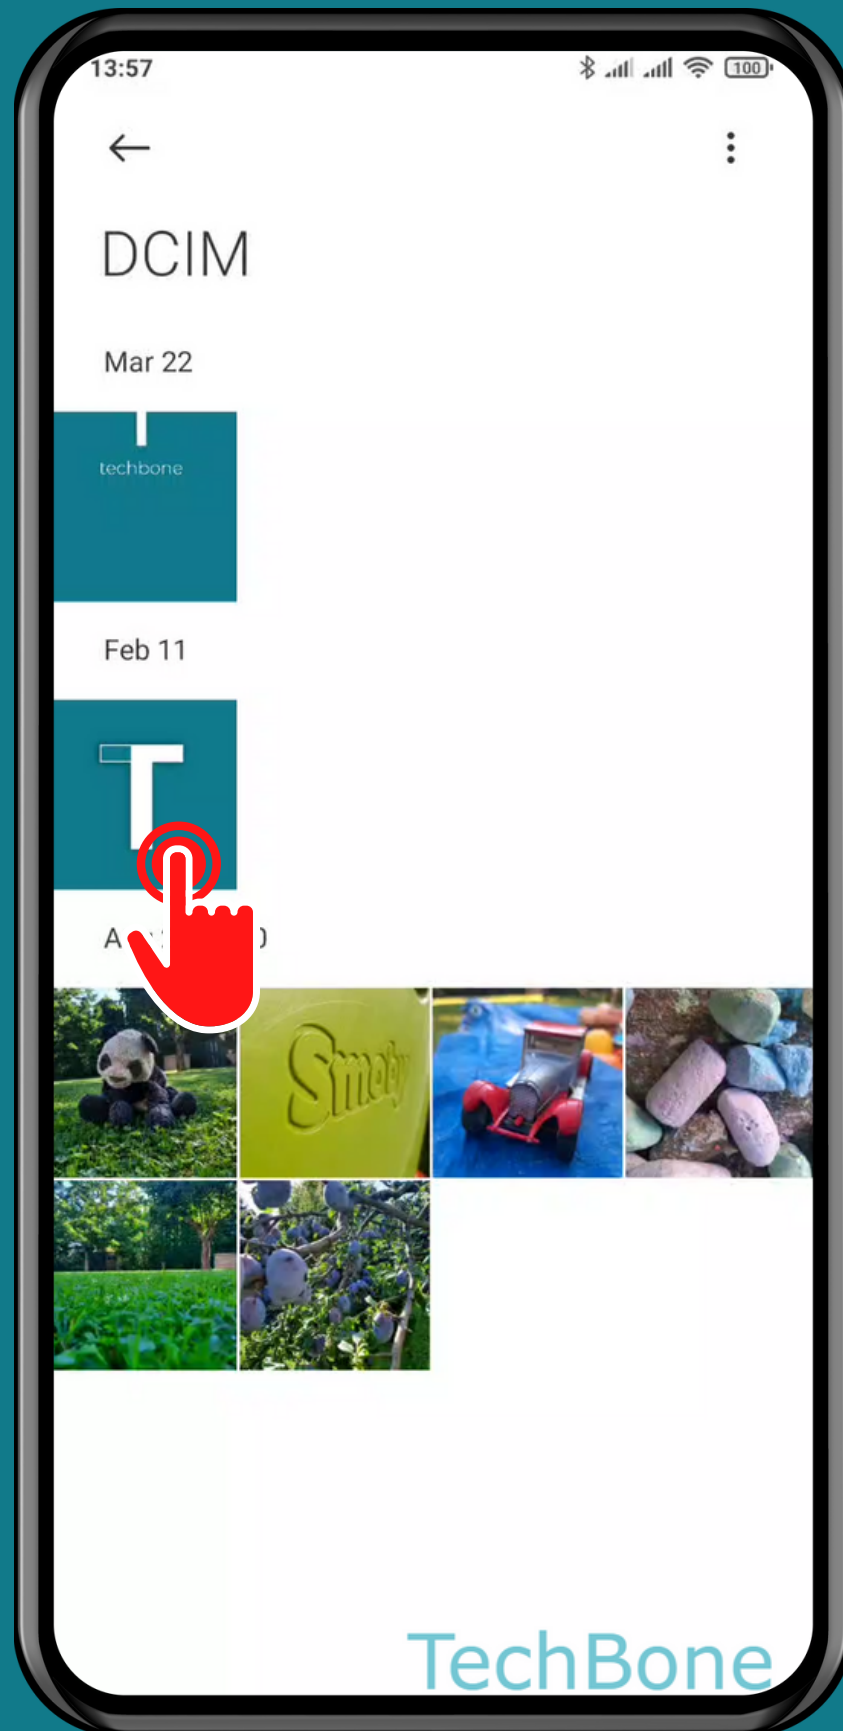

XIAOMI

Android 11 - MIUI 12

HOW TO SEND A PHOTO/VIDEO VIA BLUETOOTH

Choose a File

Tap on **Share**

Tap on Bluetooth

Choose a **Bluetooth device** to send the file

Done!