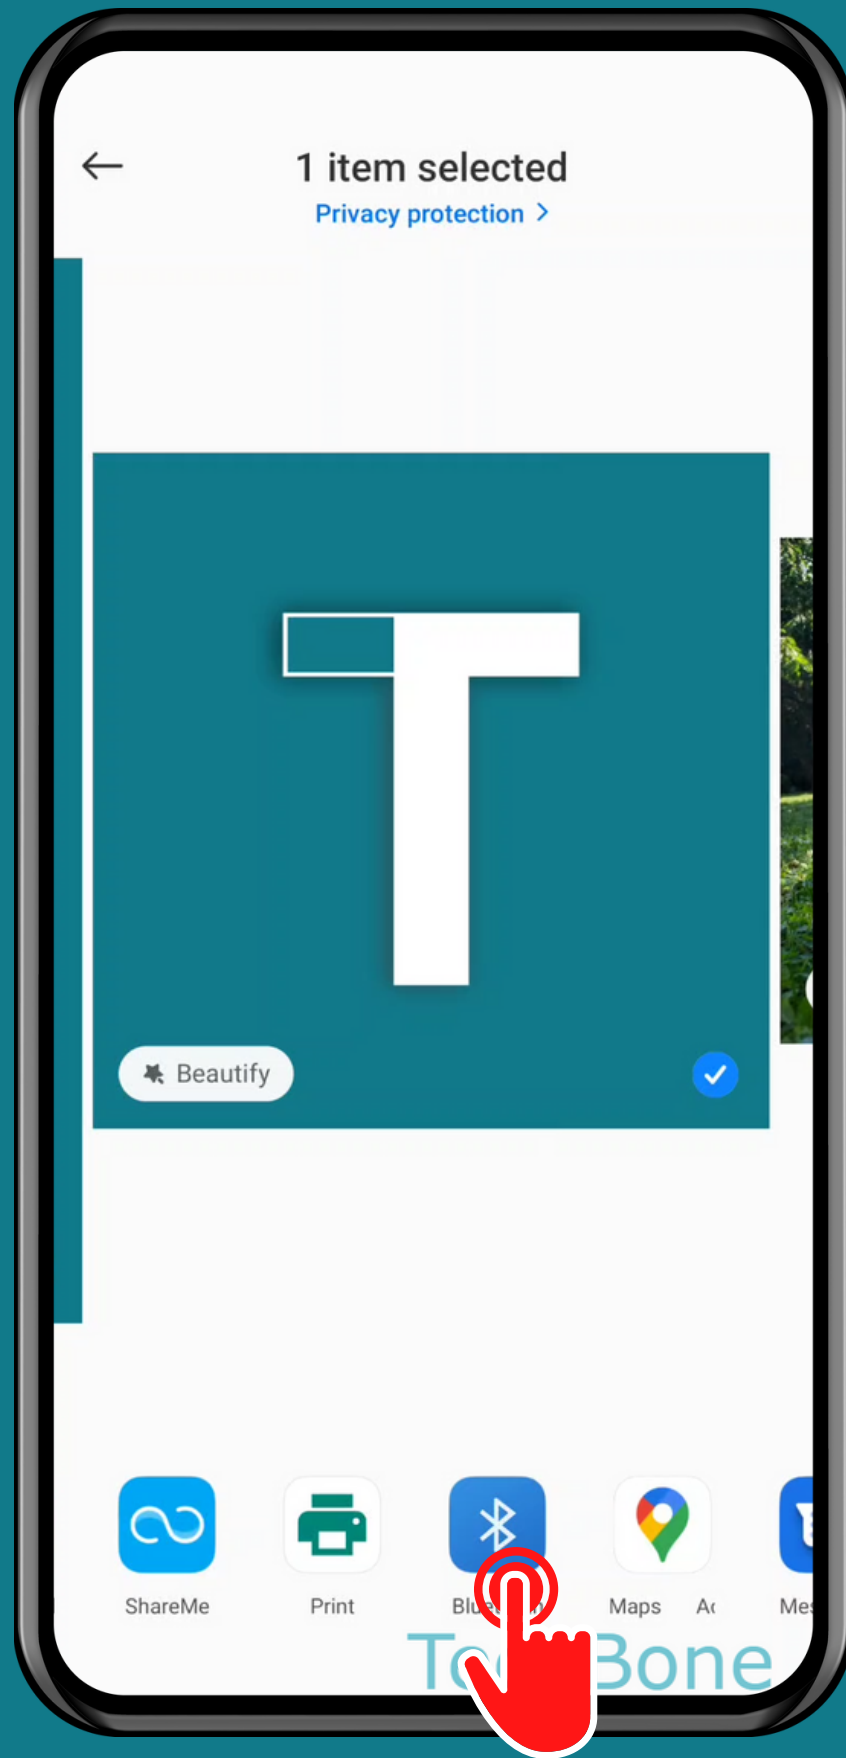

XIAOMI

Android 11 - MIUI 12

HOW TO SEND A PHOTO/VIDEO VIA BLUETOOTH

Choose a File

Tap on **Share**

Tap on Bluetooth

Choose a **Bluetooth device** to send the file

Done!