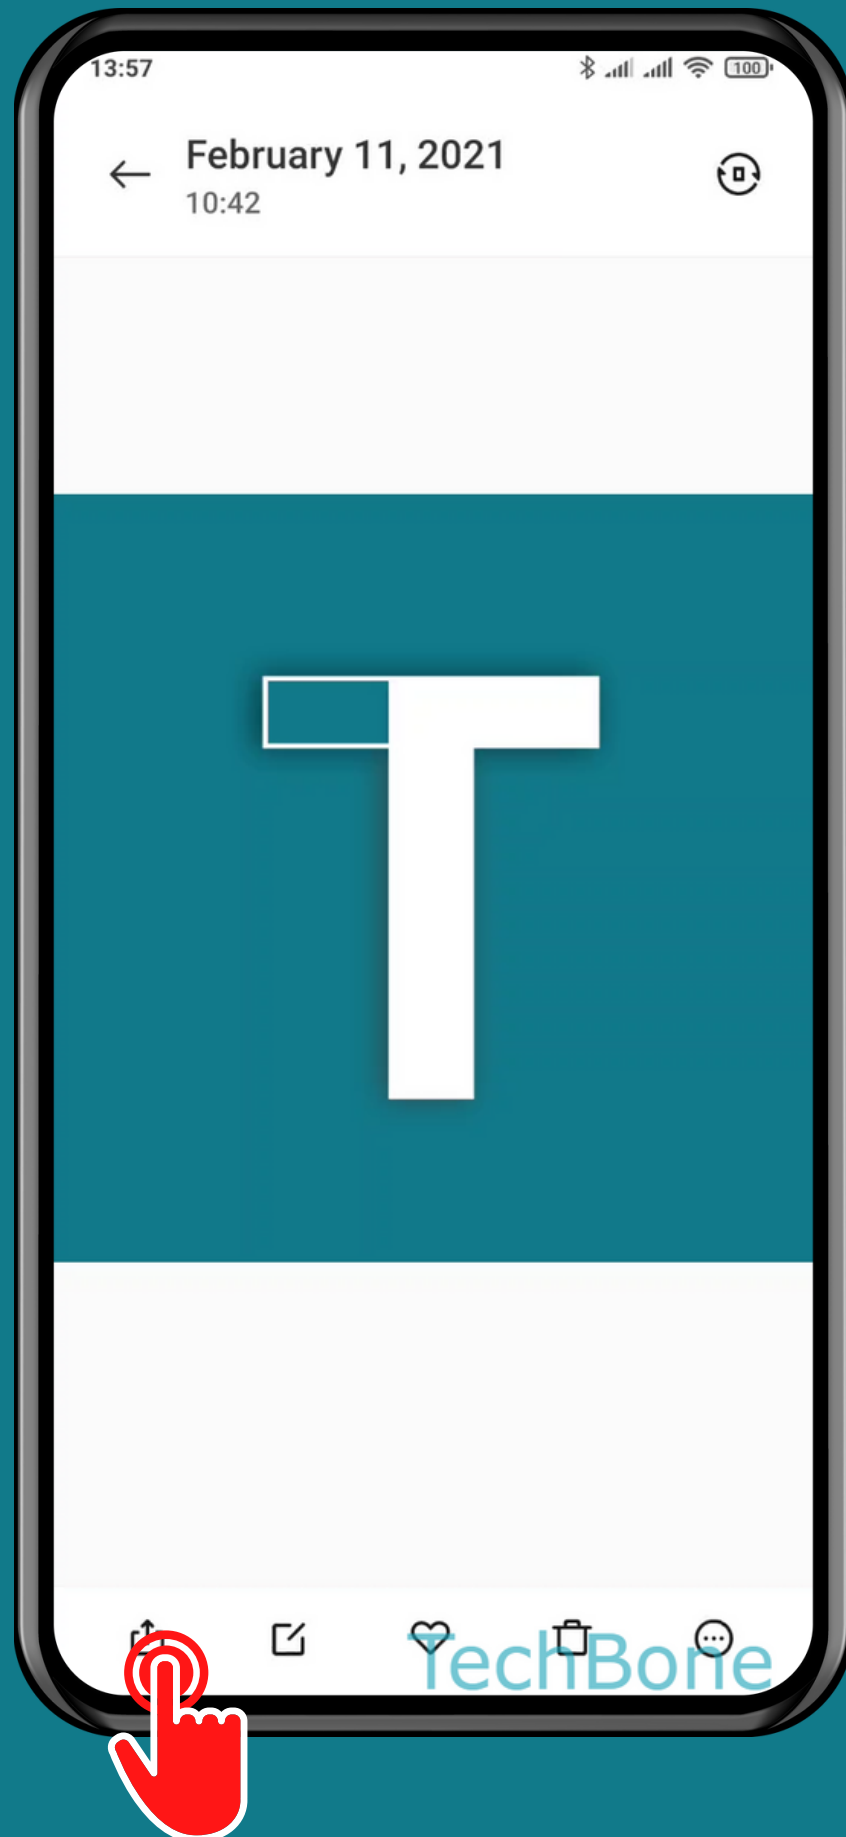

XIAOMI

Android 11 - MIUI 12

HOW TO SEND A PHOTO/VIDEO VIA BLUETOOTH

Choose a File

Tap on **Share**

Tap on Bluetooth

Choose a **Bluetooth device** to send the file

Done!