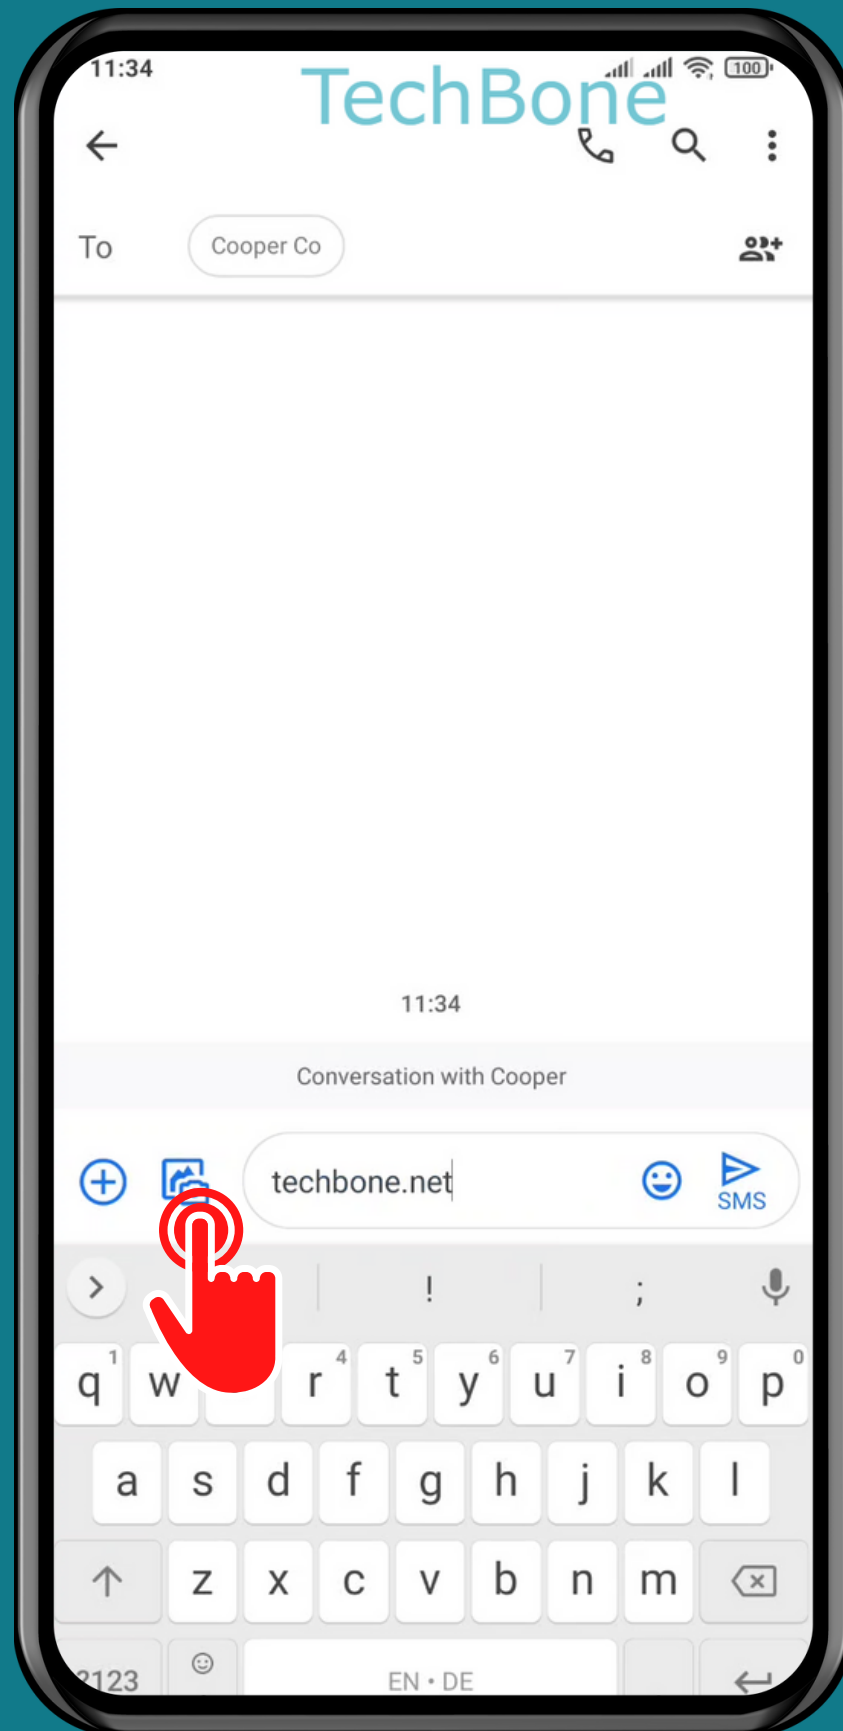

XIAOMI

Messages - Android 11 - MIUI 12

HOW TO SEND SMS/MMS MESSAGE

Tap on Messages

Tap on
Start chat

Enter a **Phone**
number or choose a
Contact

Type a Message

Tap on
Attachments

Tap on **Gallery** or
select a **Photo/Video**

Tap on
Send

Done!