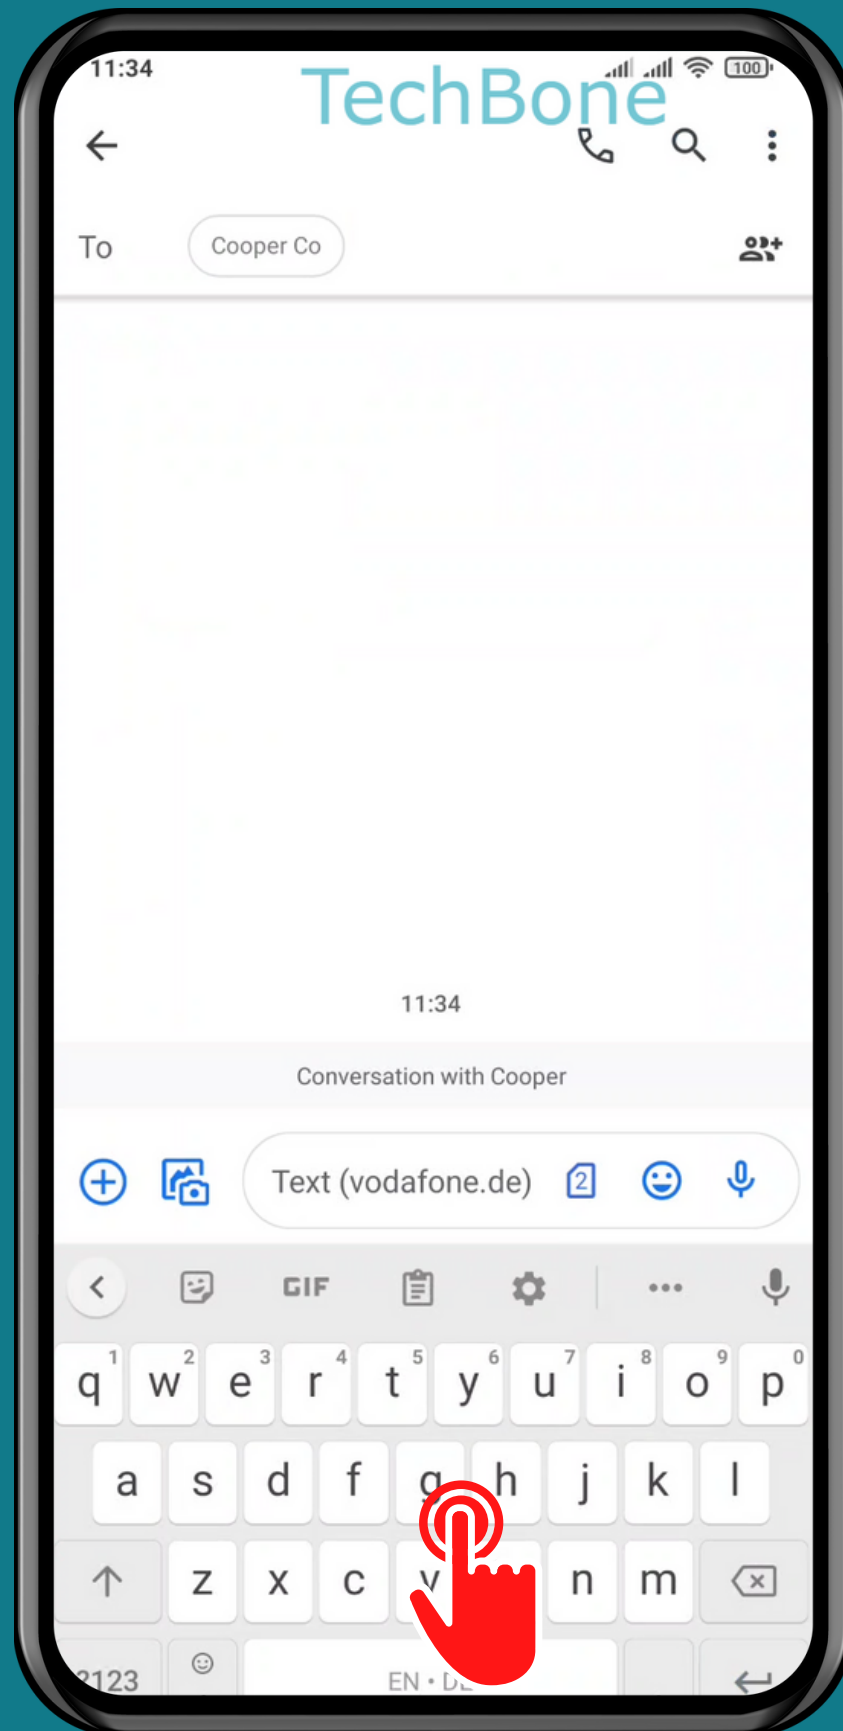

XIAOMI

Messages - Android 11 - MIUI 12

HOW TO SEND SMS/MMS MESSAGE

Tap on Messages

Tap on
Start chat

Enter a **Phone**
number or choose a
Contact

Type a Message

Tap on
Attachments

Tap on **Gallery** or
select a **Photo/Video**

Tap on
Send

Done!