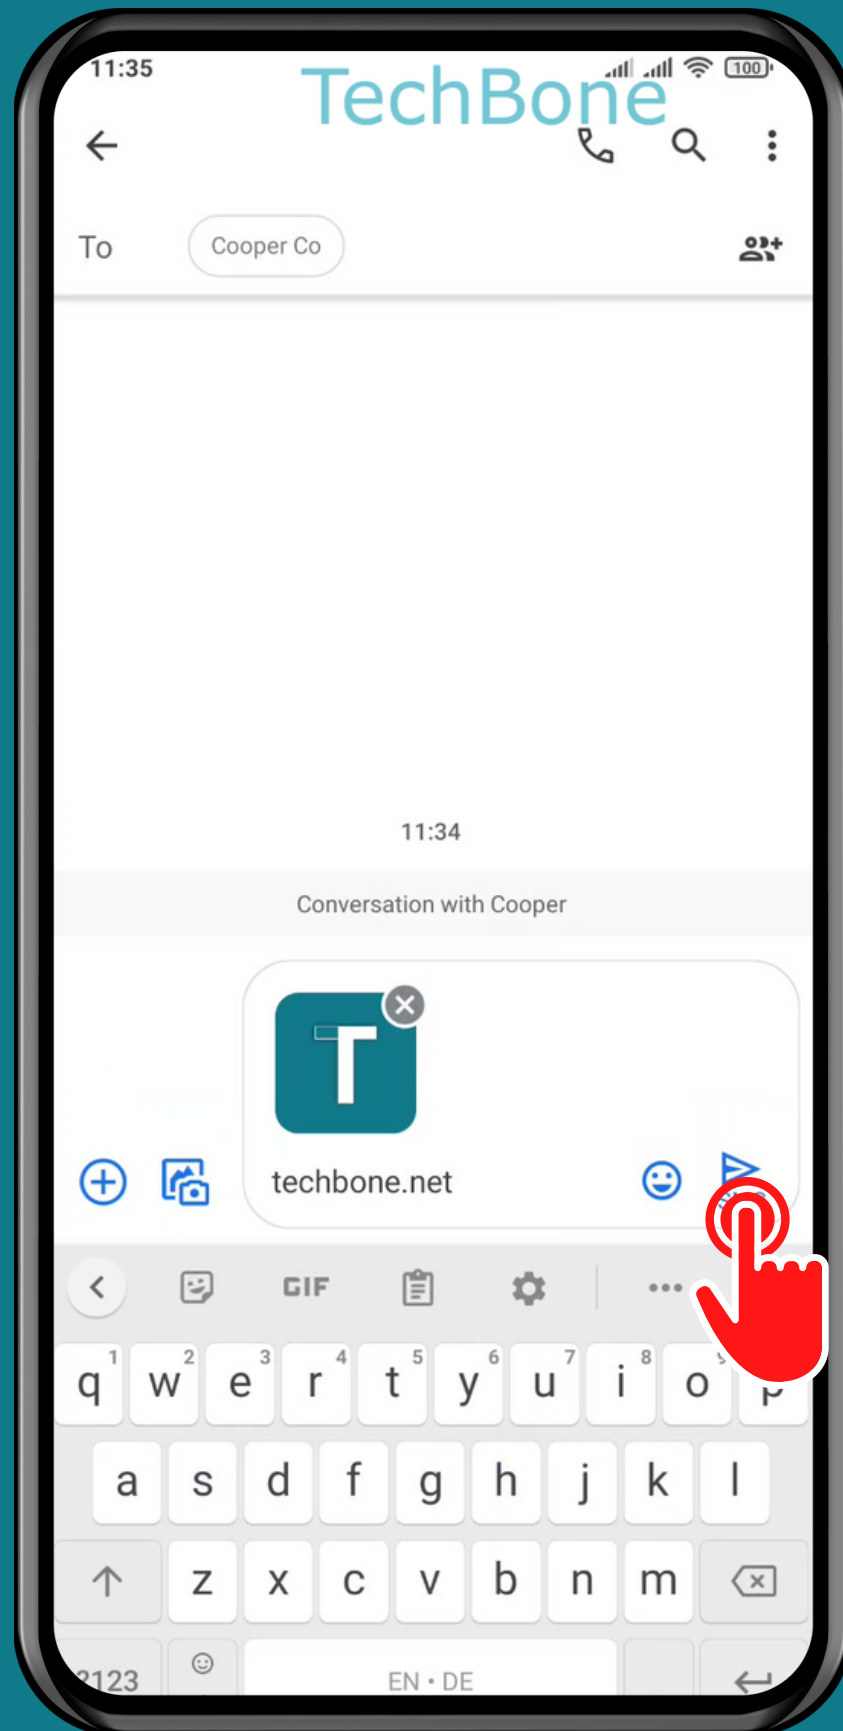

XIAOMI

Messages - Android 11 - MIUI 12

HOW TO SEND SMS/MMS MESSAGE

Tap on Messages

Tap on
Start chat

Enter a **Phone**
number or choose a
Contact

Type a Message

Tap on
Attachments

Tap on **Gallery** or
select a **Photo/Video**

Tap on
Send

Done!