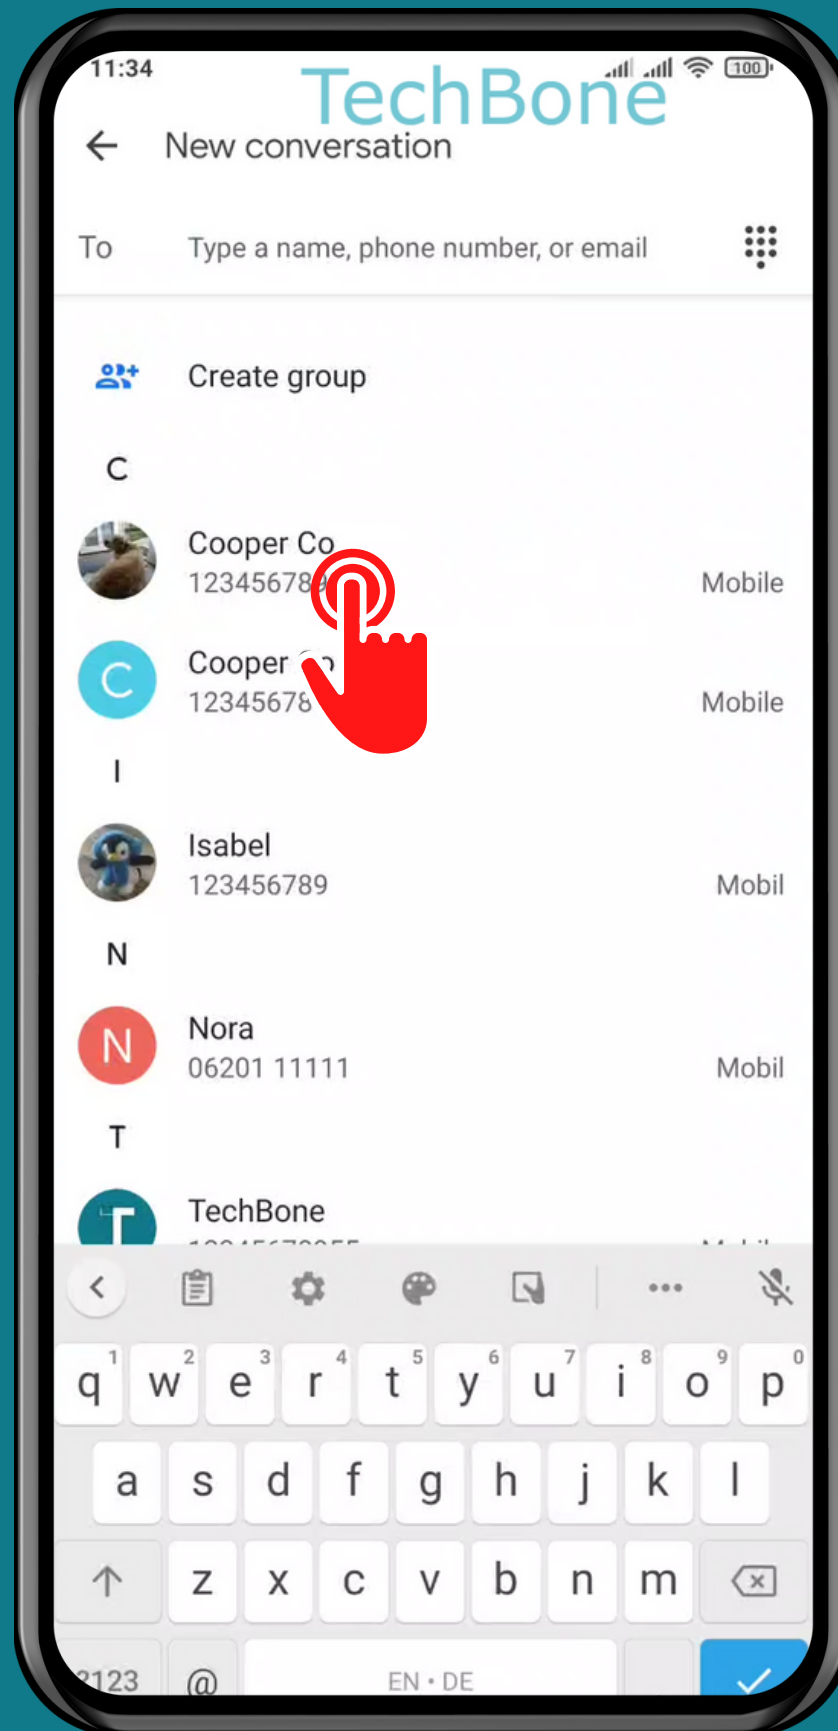

XIAOMI

Messages - Android 11 - MIUI 12

HOW TO SEND SMS/MMS MESSAGE

Tap on Messages

Tap on
Start chat

Enter a **Phone**
number or choose a
Contact

Type a Message

Tap on
Attachments

Tap on **Gallery** or
select a **Photo/Video**

Tap on
Send

Done!