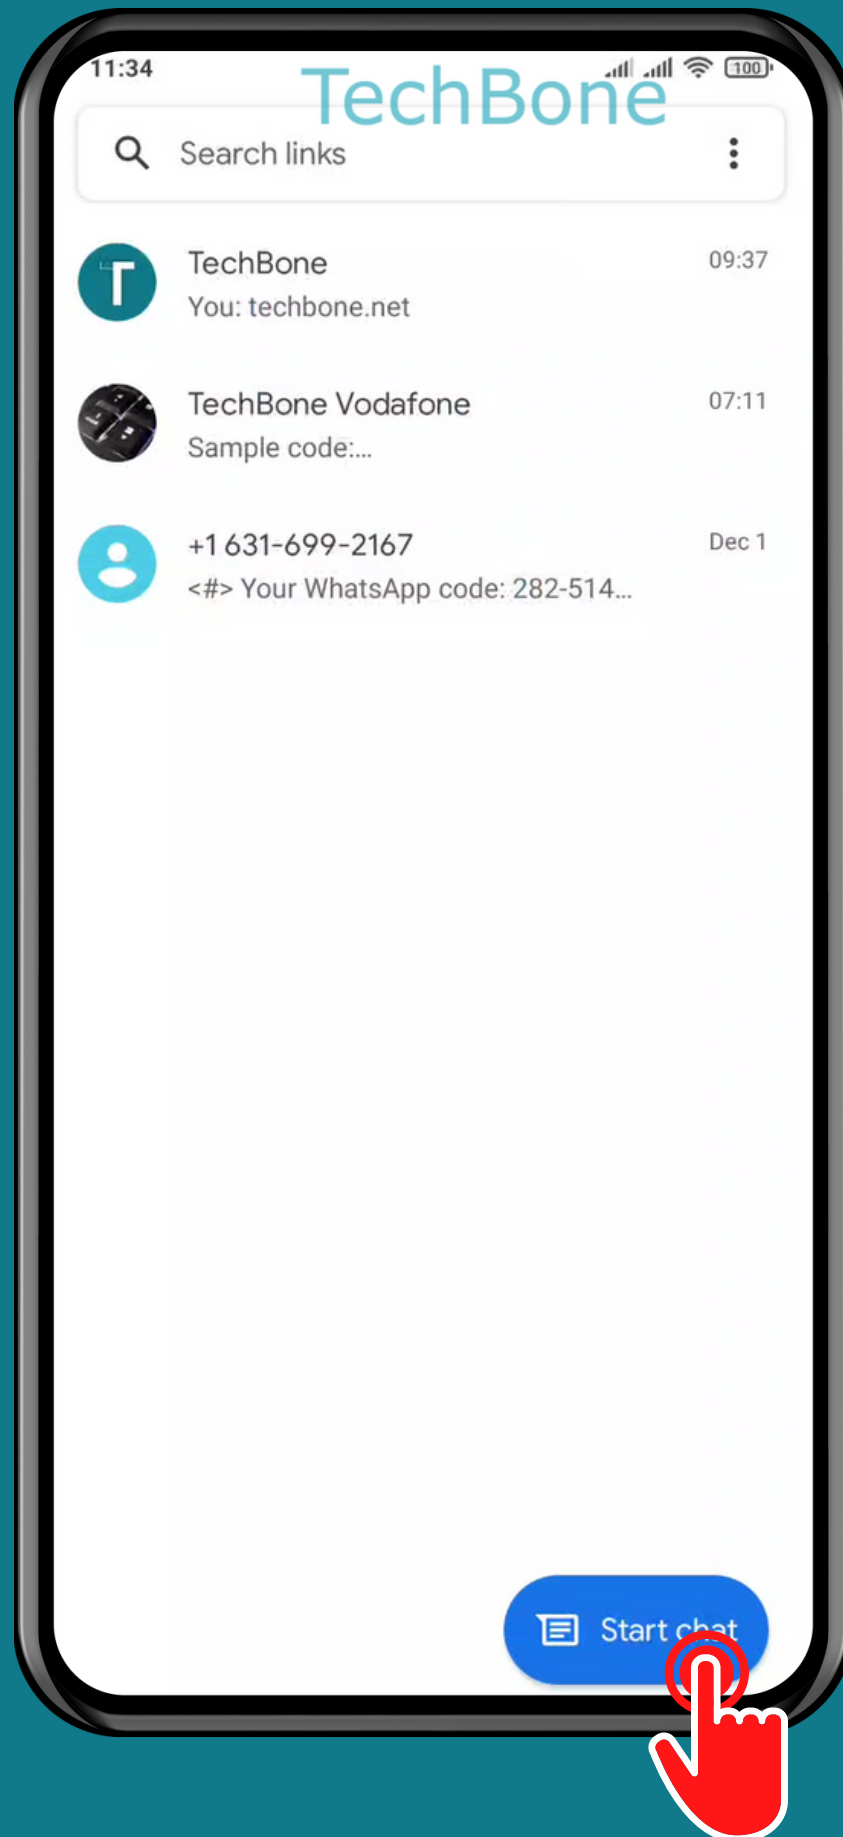

XIAOMI

Messages - Android 11 - MIUI 12

HOW TO SEND SMS/MMS MESSAGE

Tap on Messages

Tap on
Start chat

Enter a **Phone**
number or choose a
Contact

Type a Message

Tap on
Attachments

Tap on **Gallery** or
select a **Photo/Video**

Tap on
Send

Done!