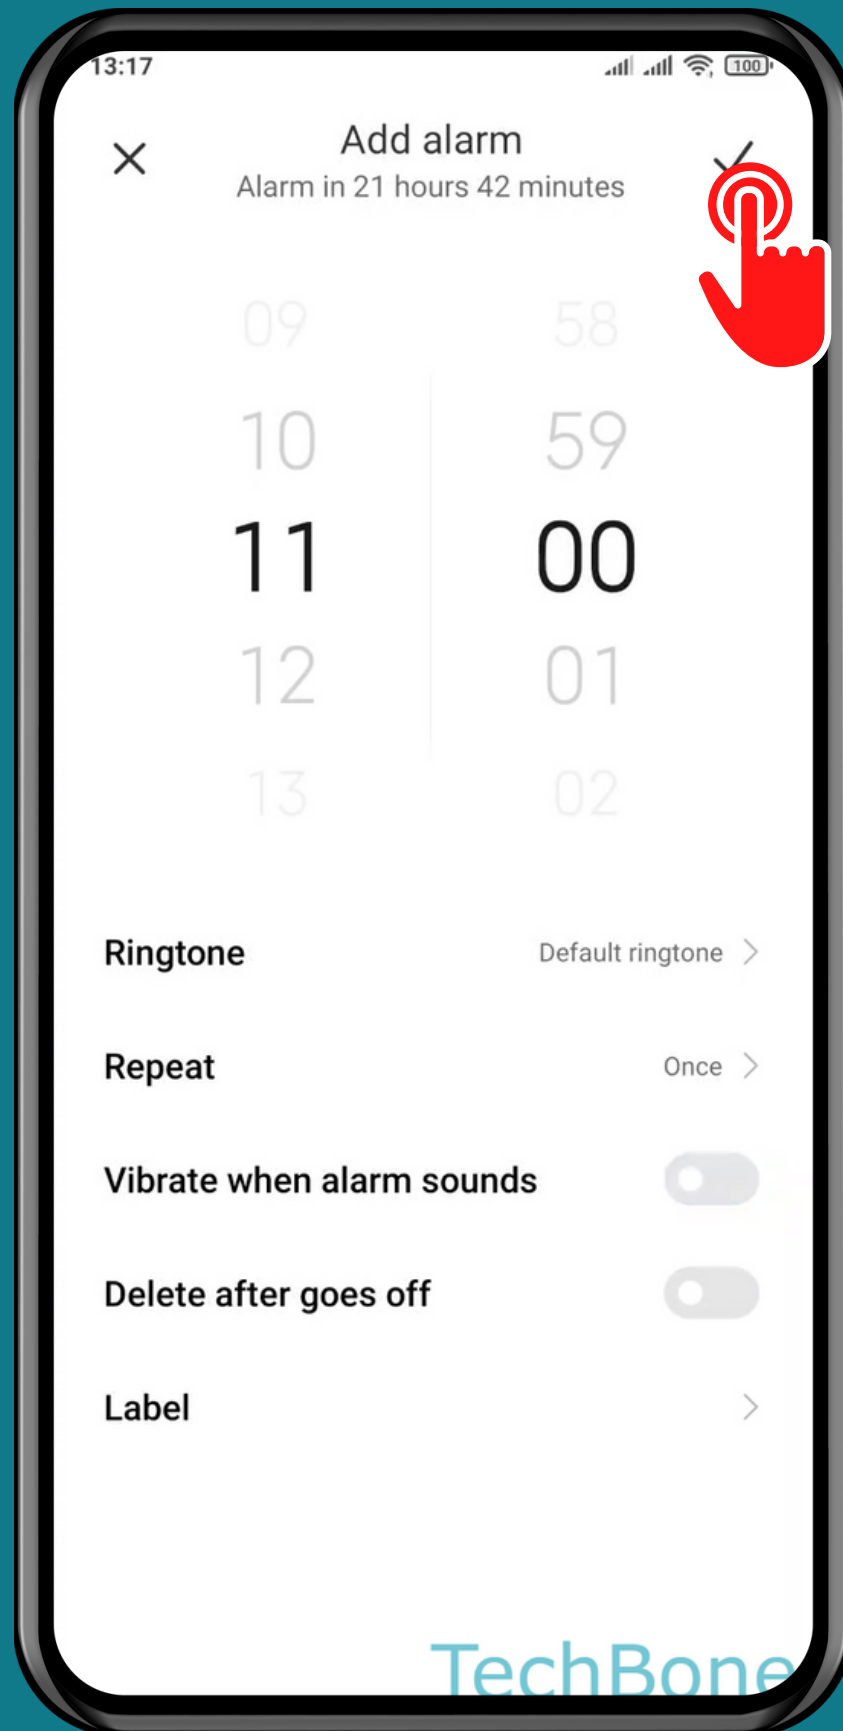

XIAOMI

Clock - Android 11 - MIUI 12

HOW TO SET A NEW ALARM

Tap on **Clock**

Tap on **Add**

Set the Alarm time

Set other options

Tap on **Save**