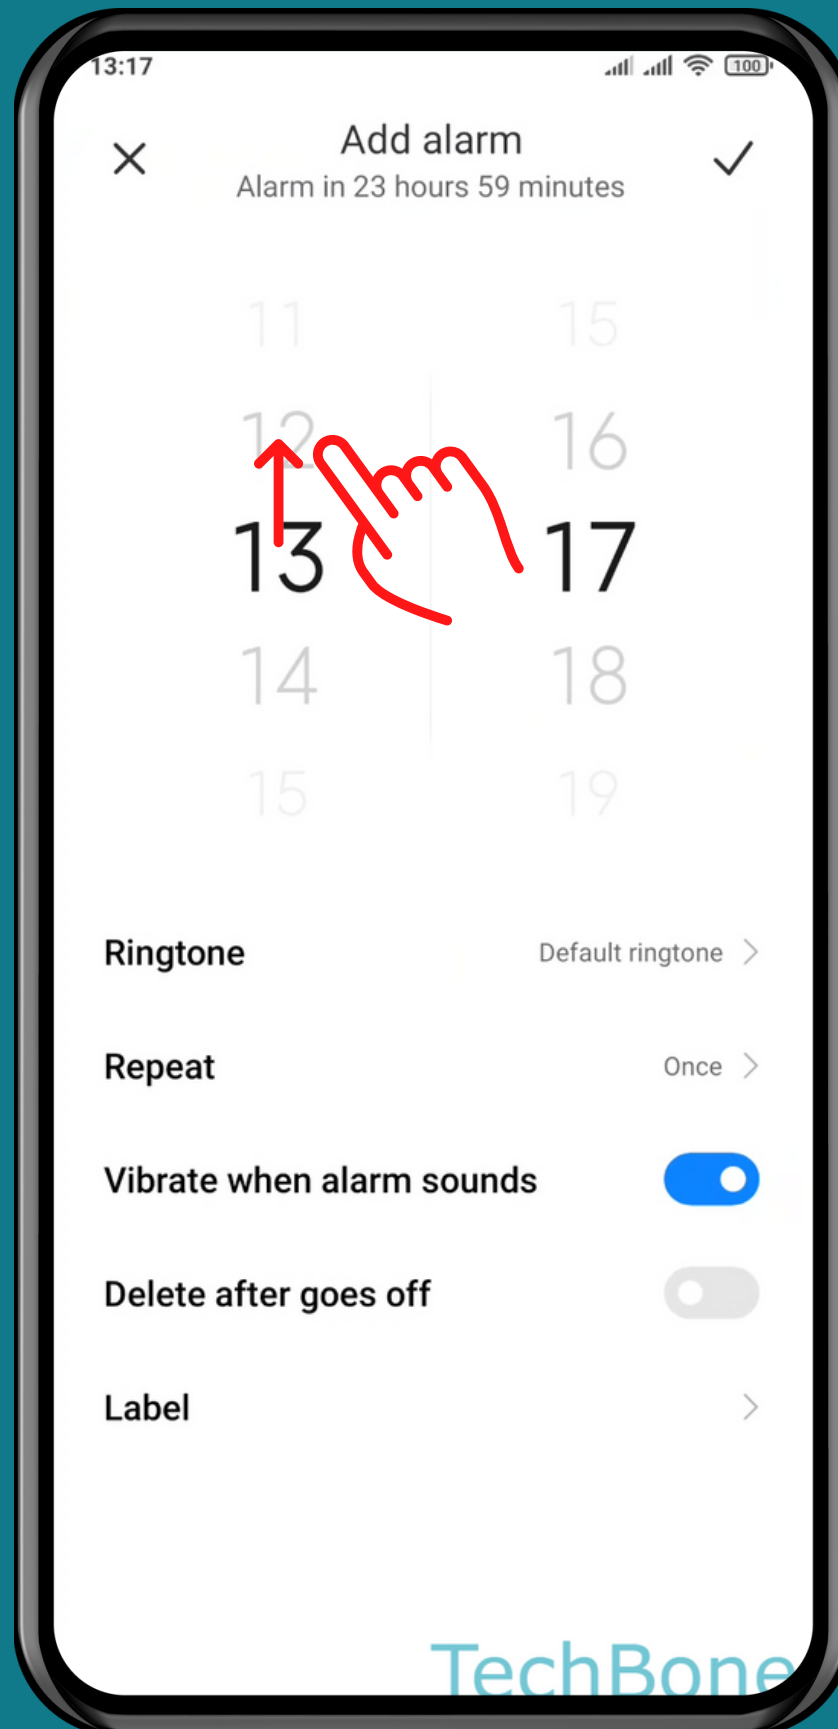

XIAOMI

Clock - Android 11 - MIUI 12

HOW TO SET A NEW ALARM

Tap on **Clock**

Tap on **Add**

Set the Alarm time

Set other options

Tap on **Save**