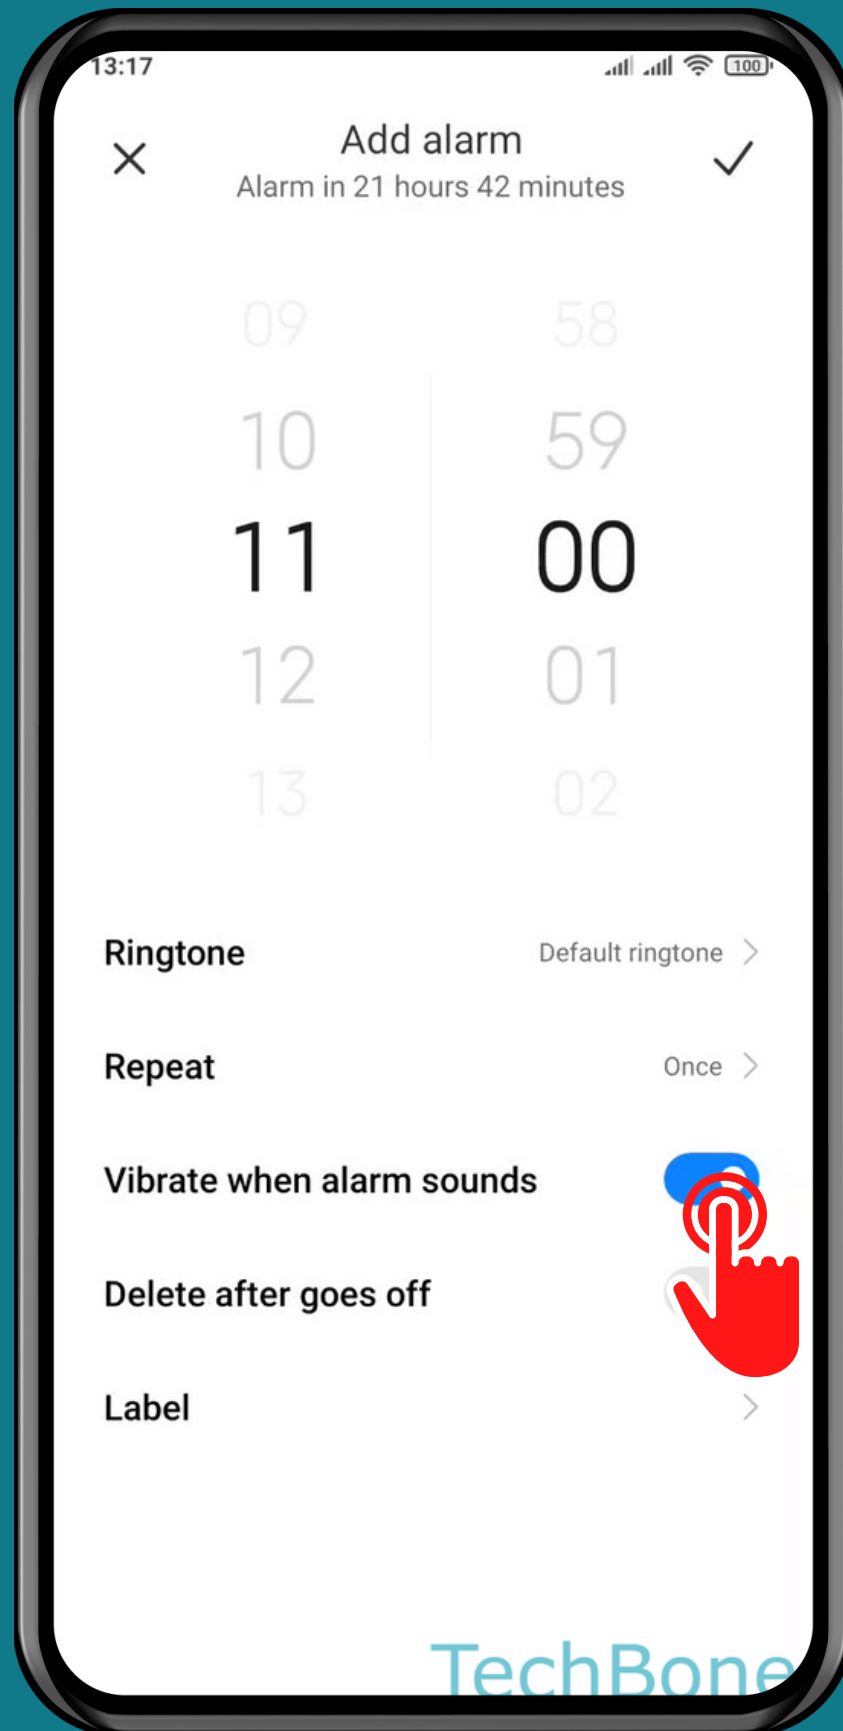

XIAOMI

Clock - Android 11 - MIUI 12

HOW TO SET A NEW ALARM

Tap on **Clock**

Tap on **Add**

Set the Alarm time

Set other options

Tap on **Save**