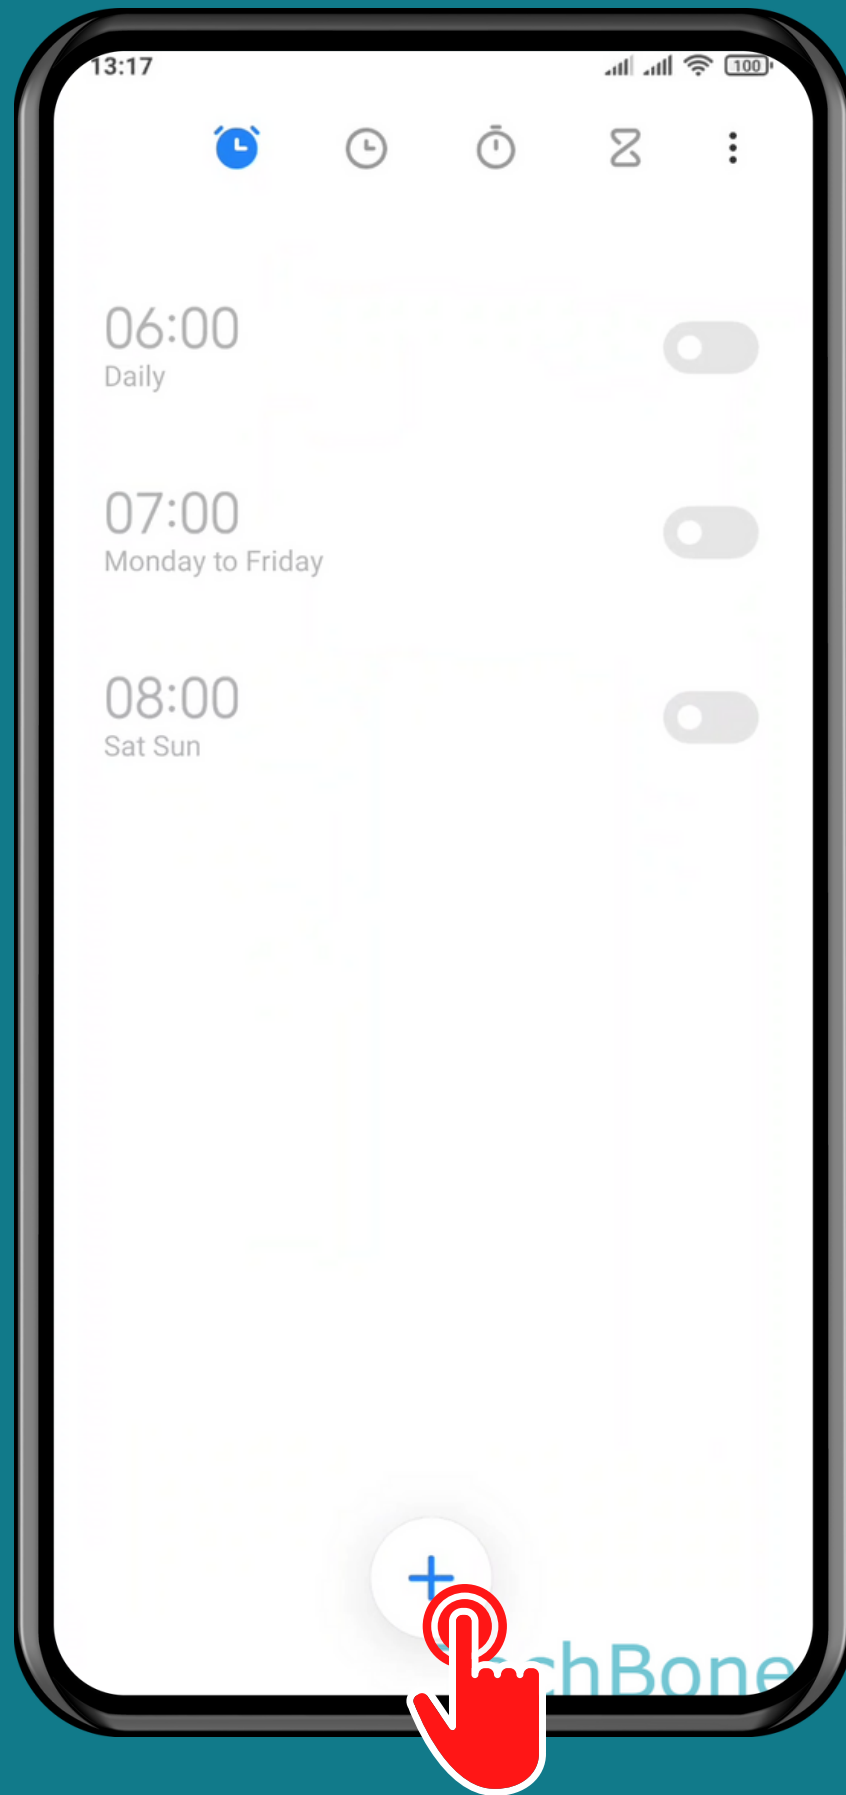

XIAOMI

Clock - Android 11 - MIUI 12

HOW TO SET A NEW ALARM

Tap on **Clock**

Tap on **Add**

Set the Alarm time

Set other options

Tap on **Save**