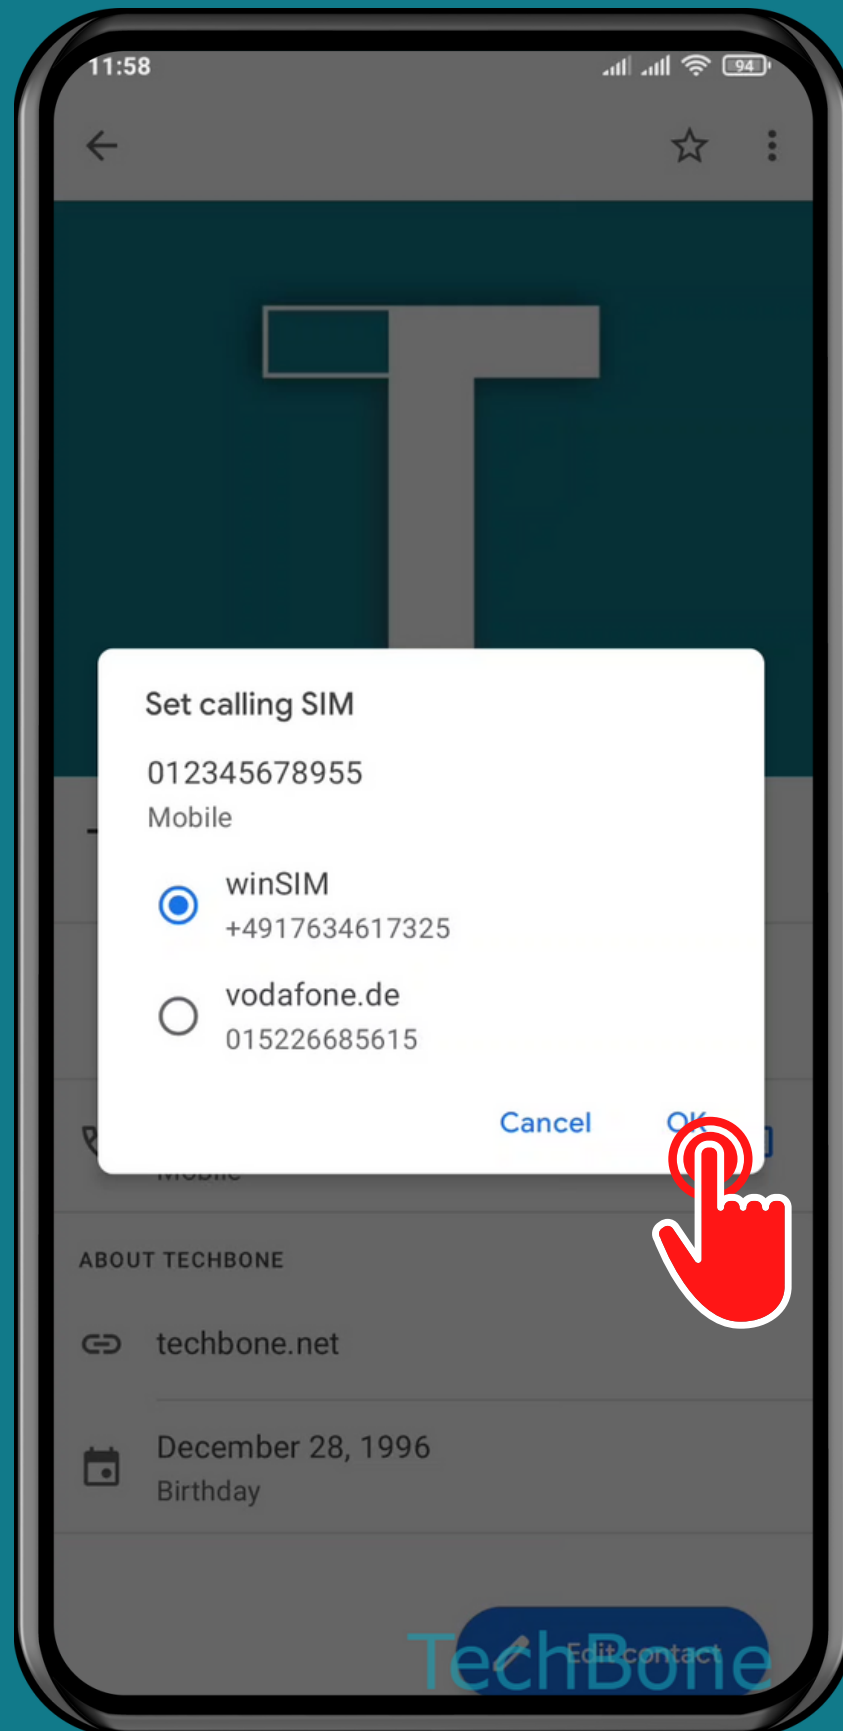

Choose a **SIM card**
and tap **OK**