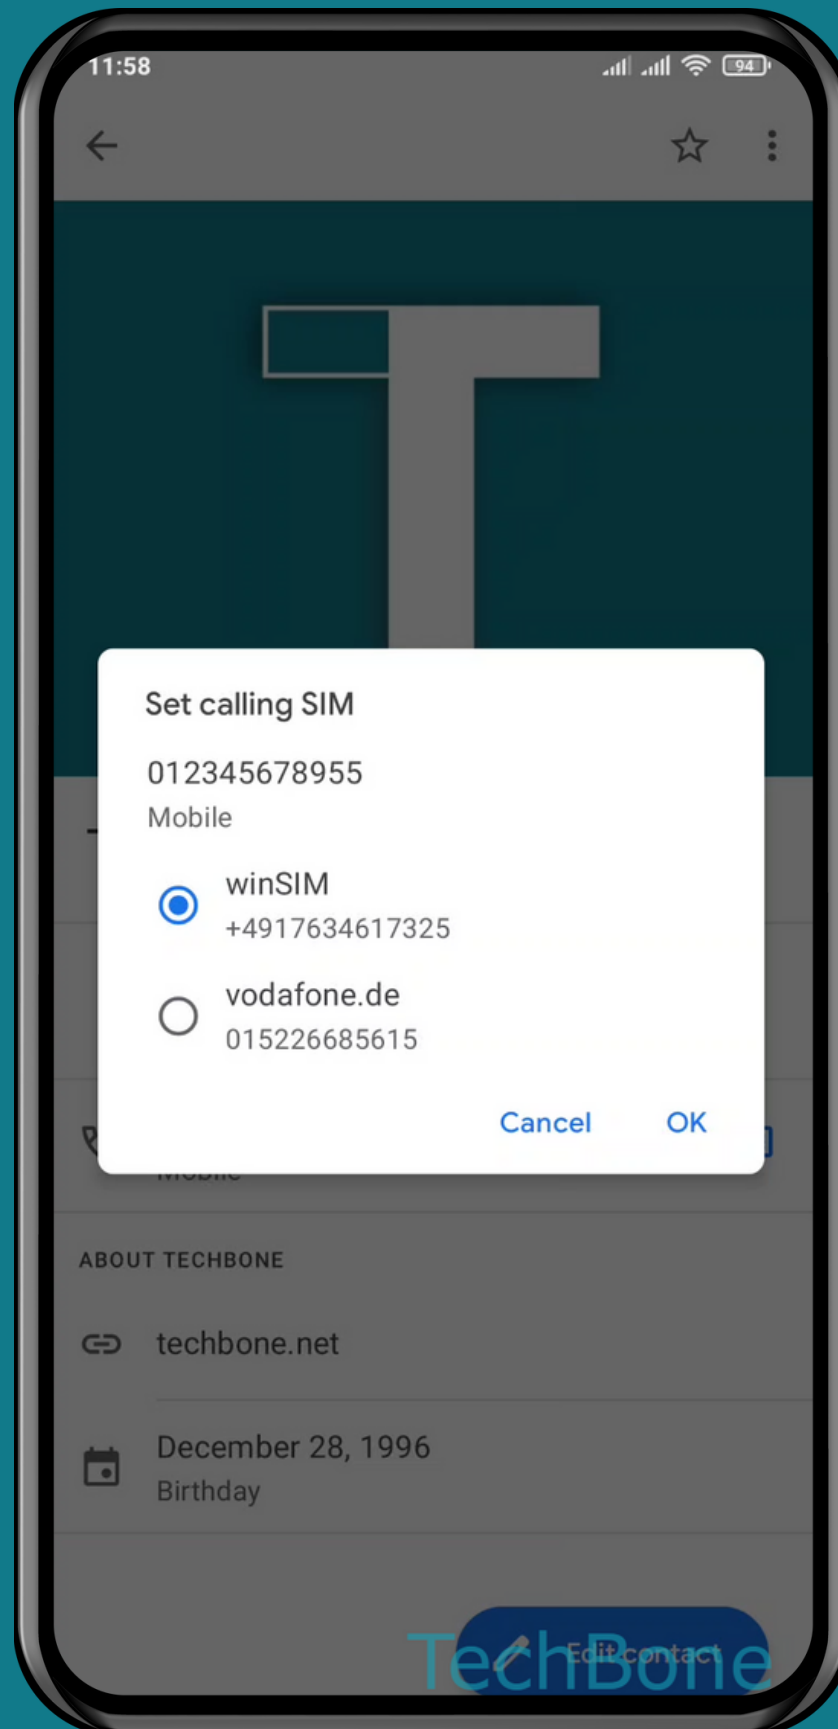

XIAOMI

Contacts - Android 11 - MIUI 12

# HOW TO SET CALLING SIM TO A CONTACT