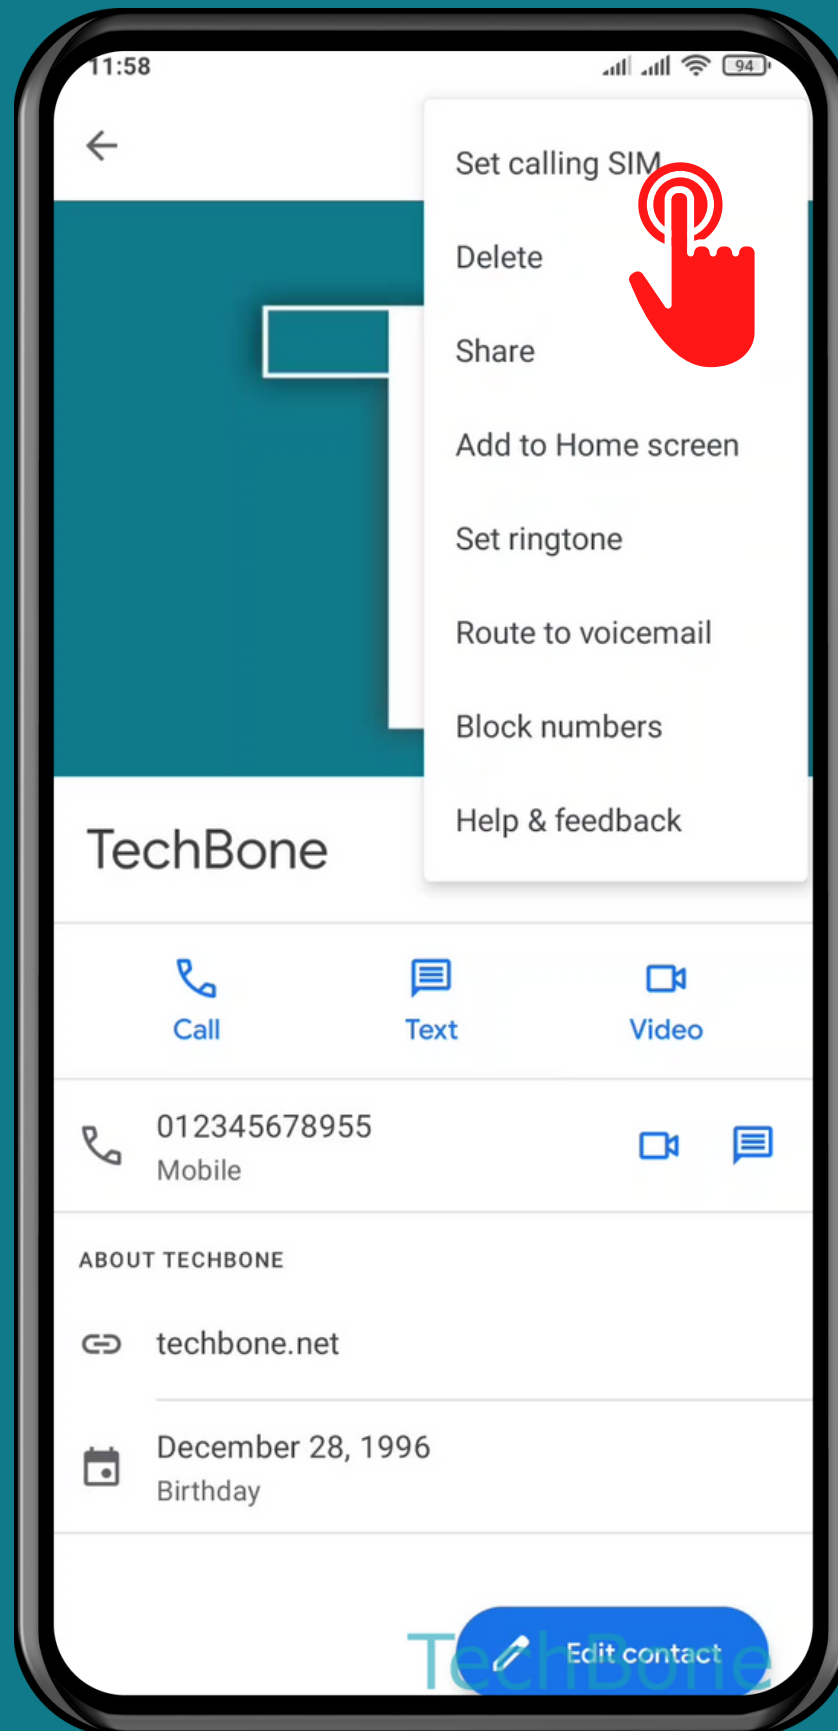

Tap on Set calling SIM