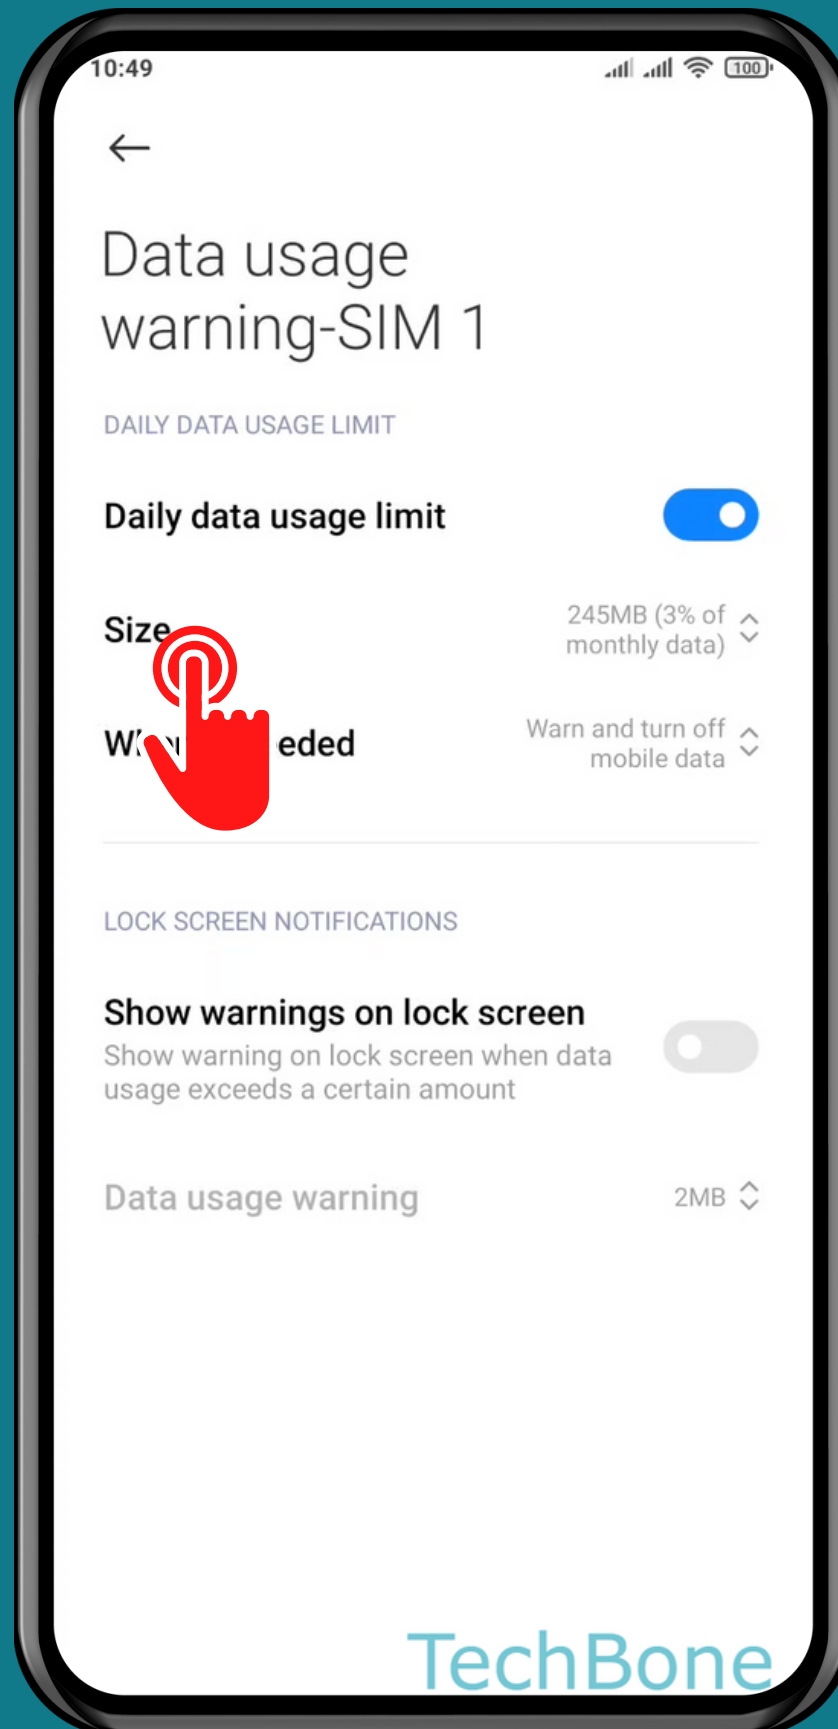

Set the **Size** and action **When exceeded**