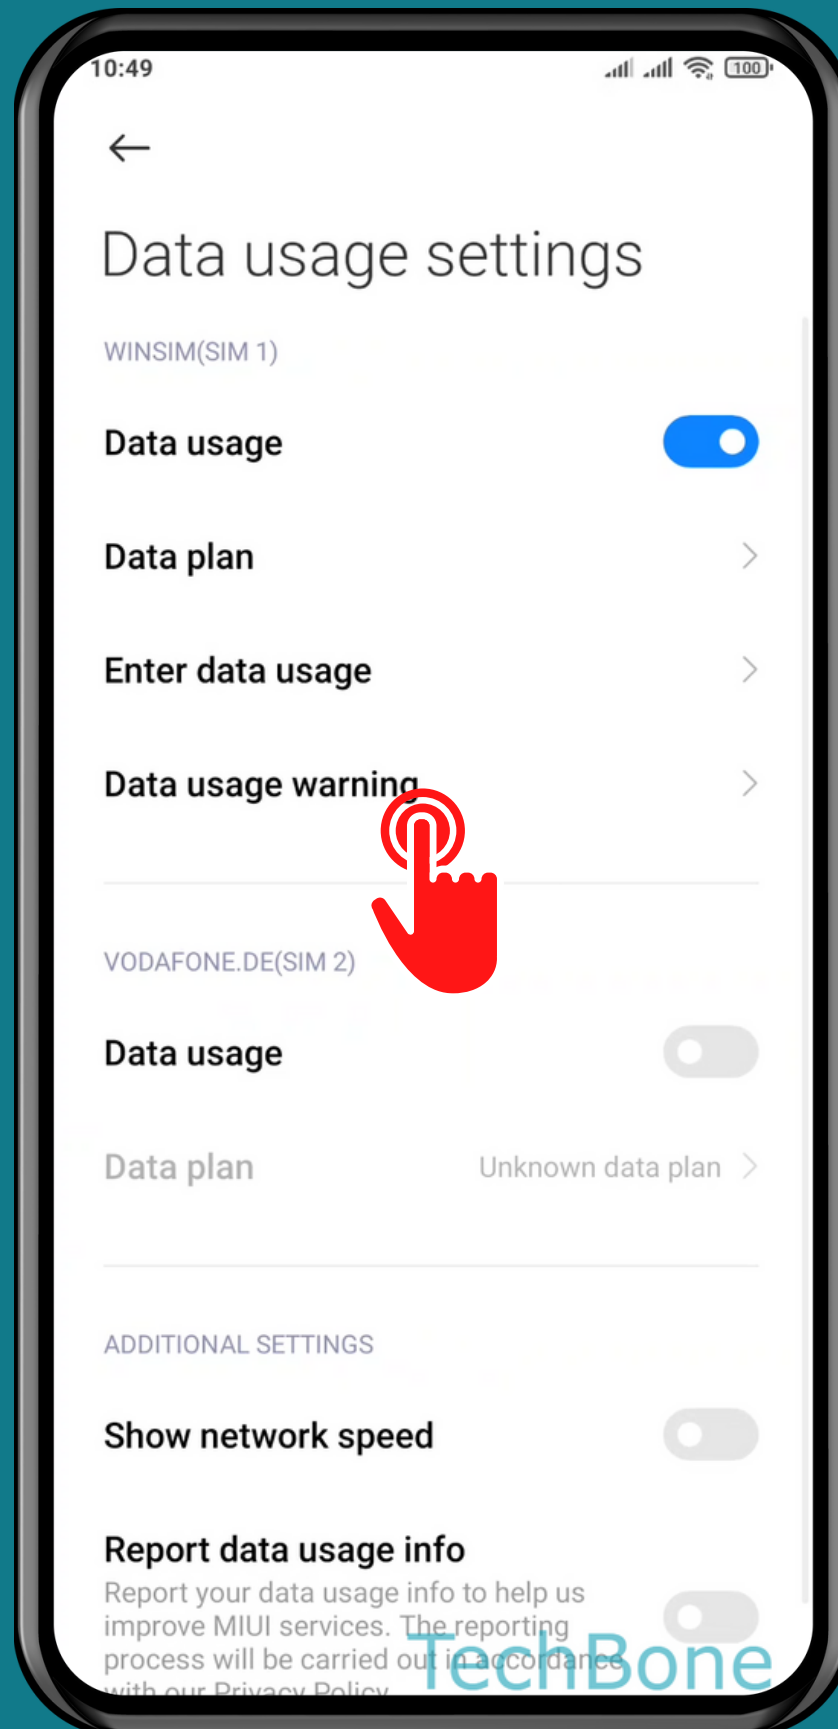

# HOW TO SET DAILY DATA USAGE LIMIT

# Tap on Security

# Tap on Data usage

Tap on  
Data usage warning