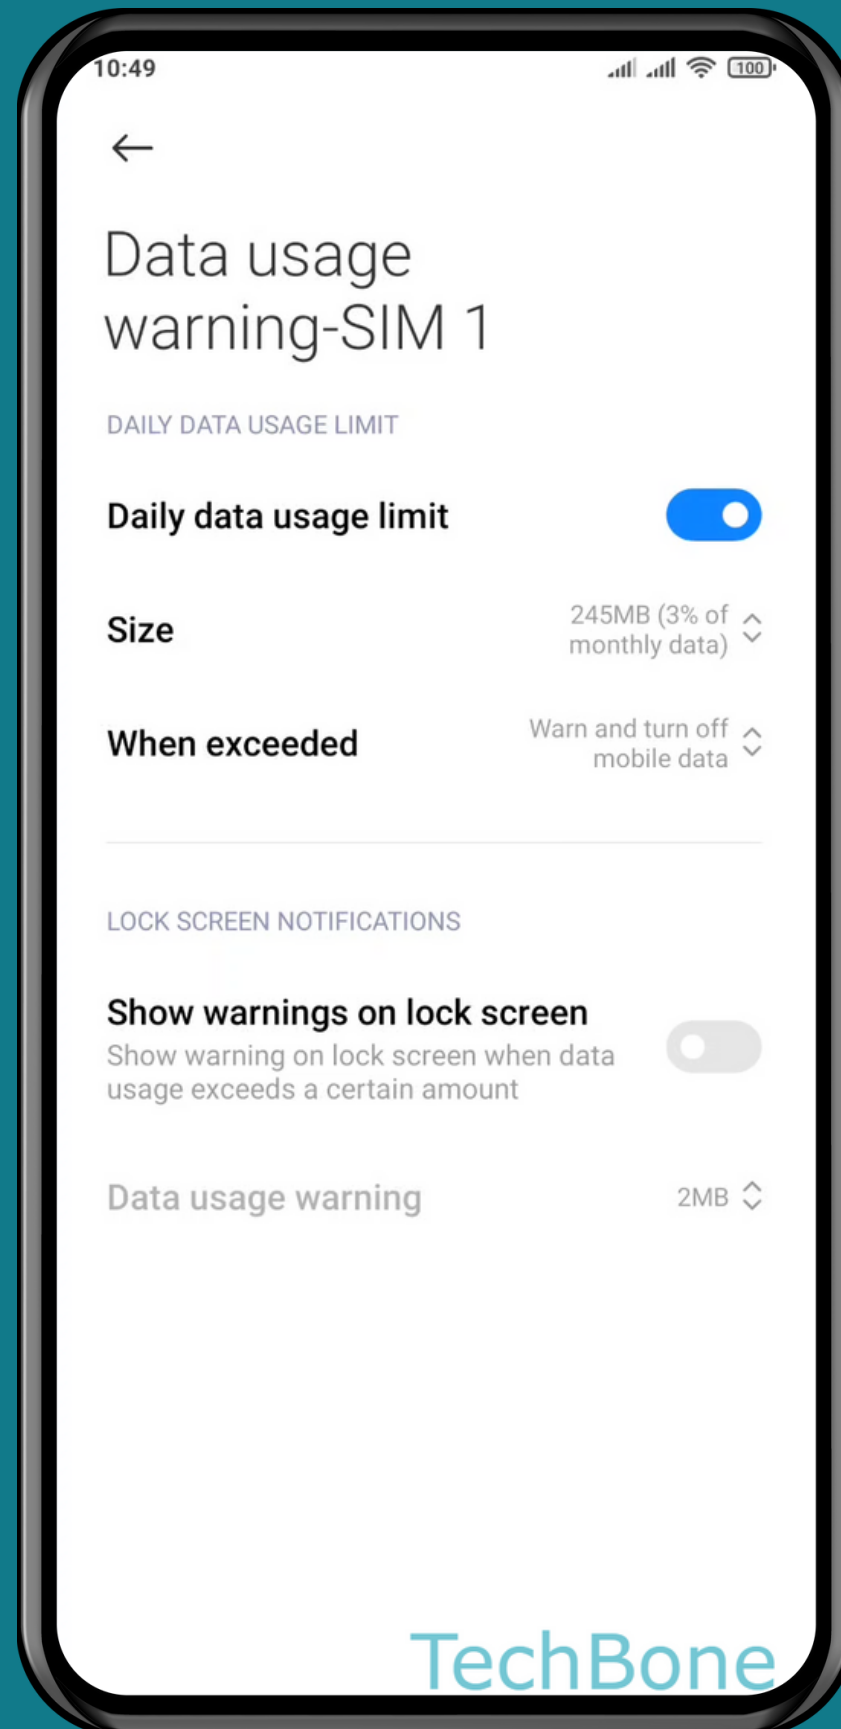

# HOW TO SET DAILY DATA USAGE LIMIT

# Tap on Security