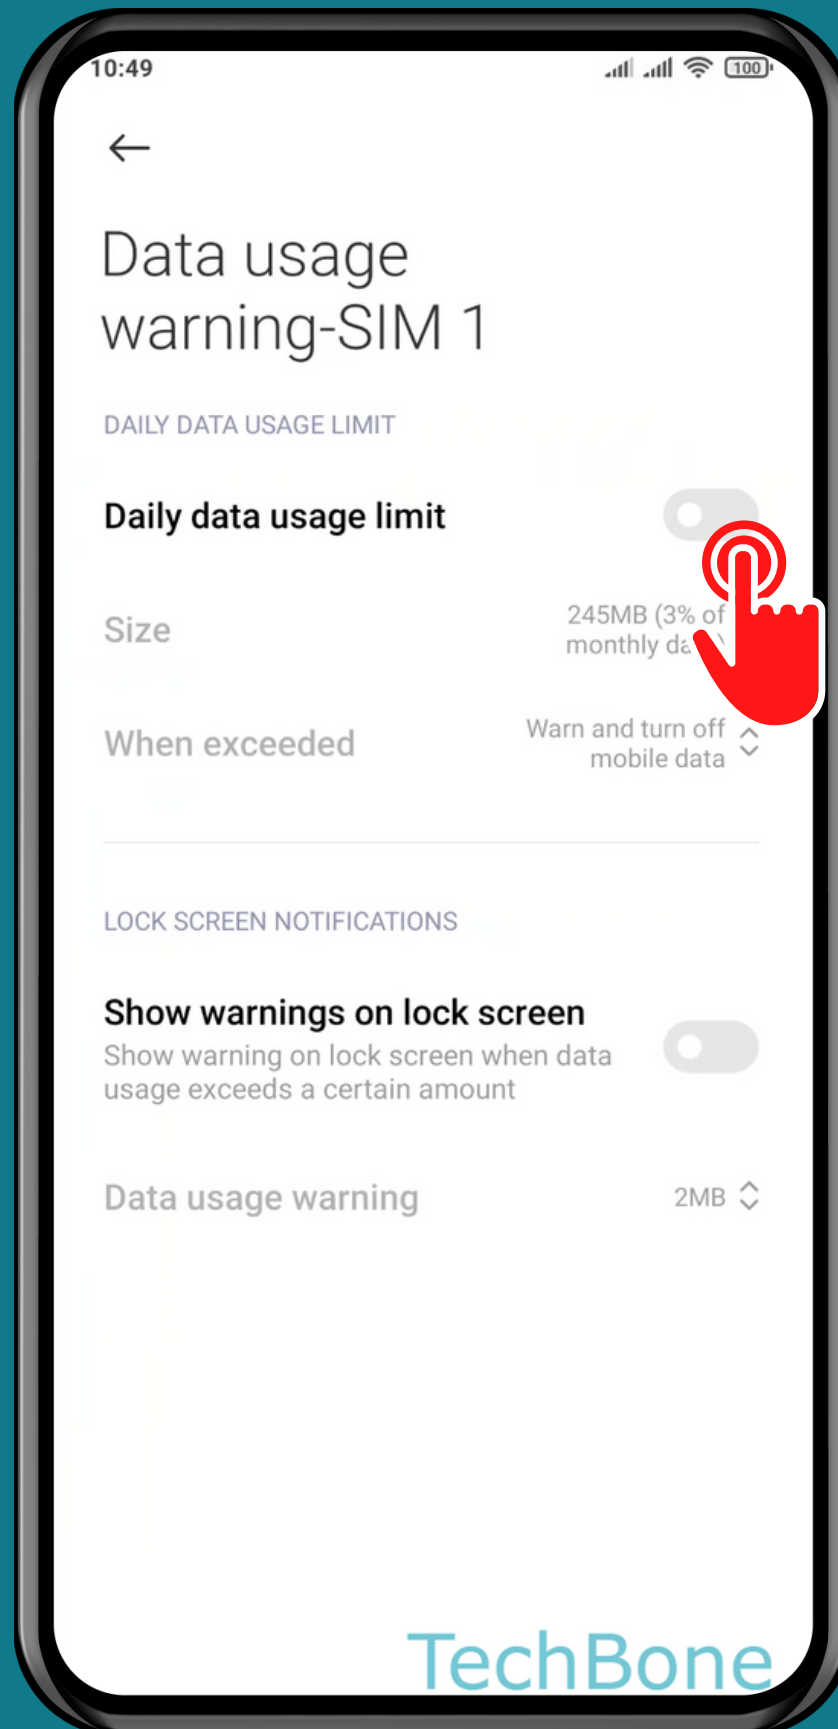

# Tap on Security

# Tap on Settings

# Tap on Data usage

Tap on  
Data usage warning