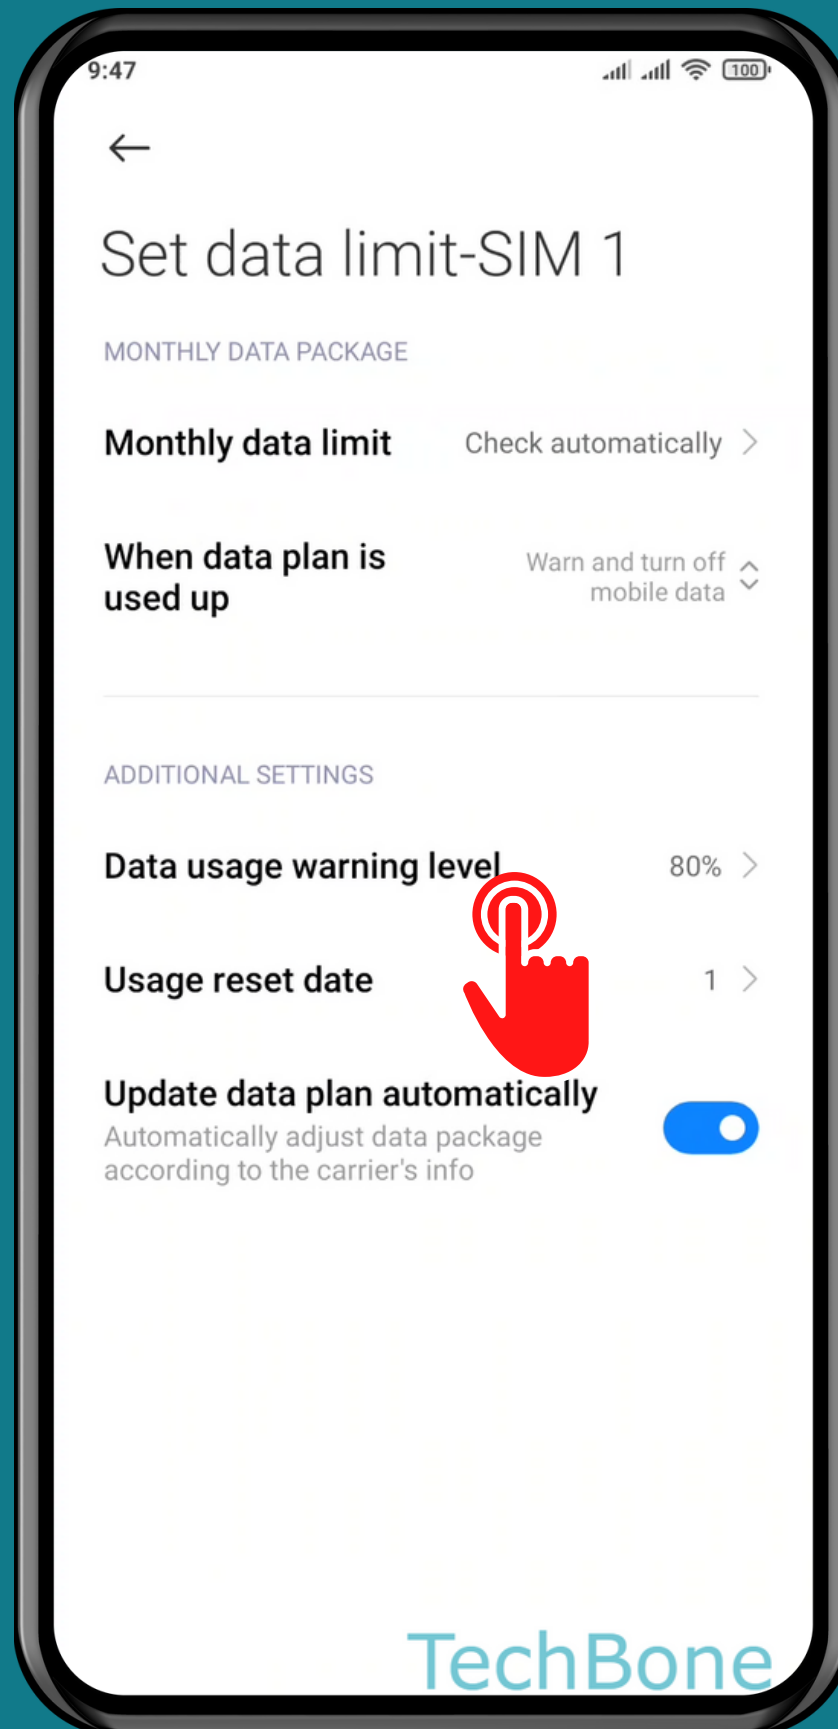

# HOW TO SET DATA USAGE WARNING LEVEL

# Tap on Security

# Tap on Settings

Tap on  
Data usage

Tap on **Data Plan**

Tap on  
Data usage warning  
level

Set the  
Data usage warning  
level and tap OK

Done!