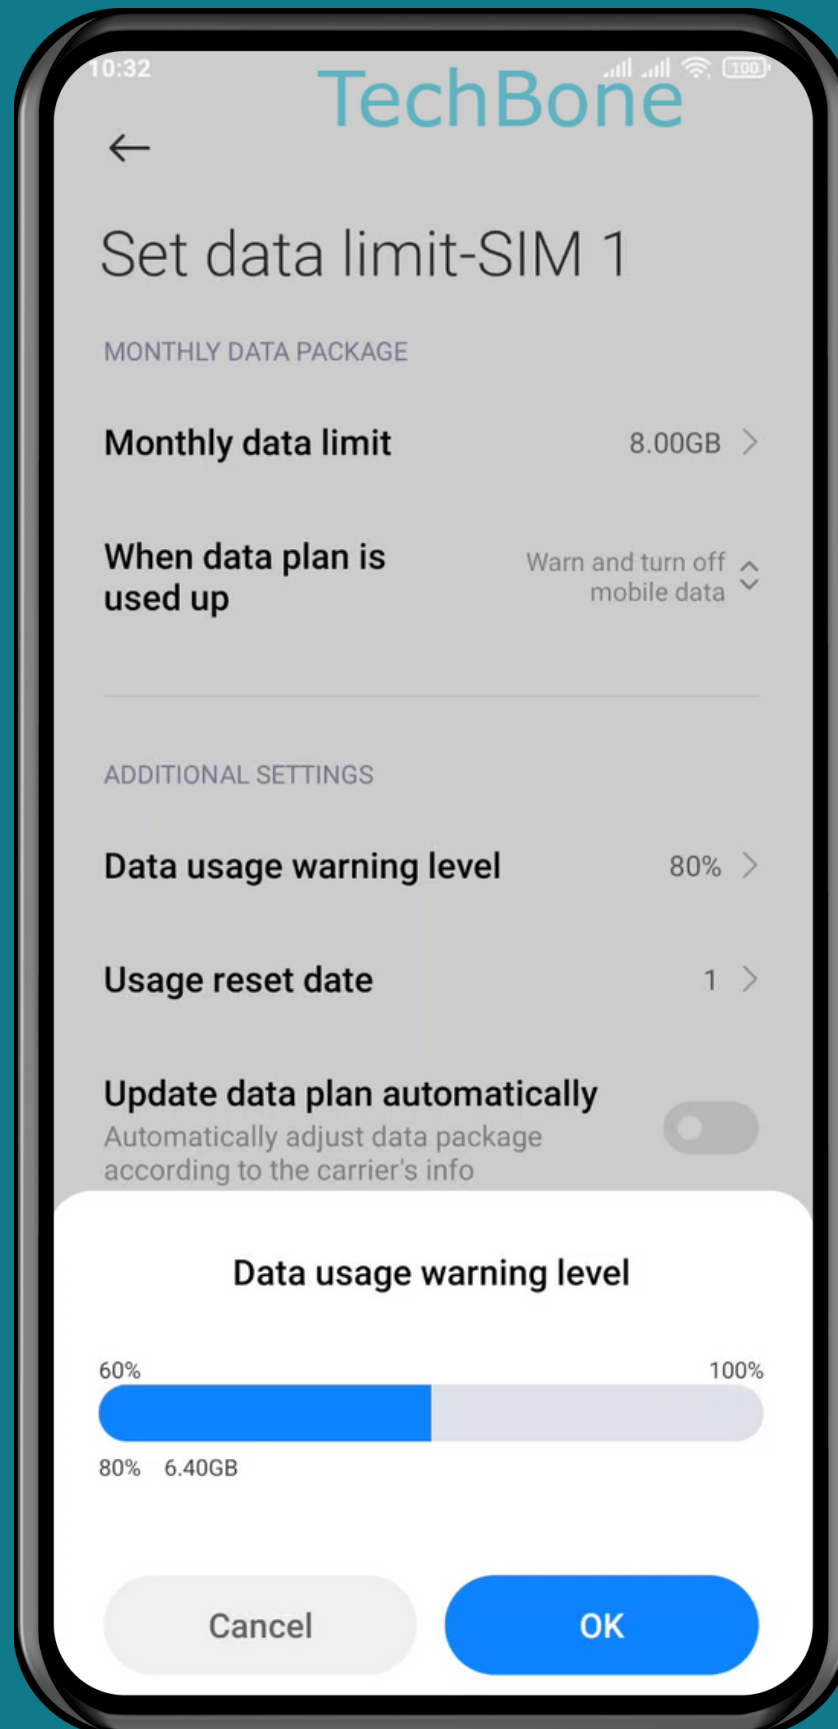

XIAOMI

Android 11 - MIUI 12

# HOW TO SET DATA USAGE WARNING LEVEL

# Tap on Security

# Tap on Settings

Tap on  
Data usage

Tap on **Data Plan**

Tap on  
Data usage warning  
level

Set the  
Data usage warning  
level and tap OK

Done!