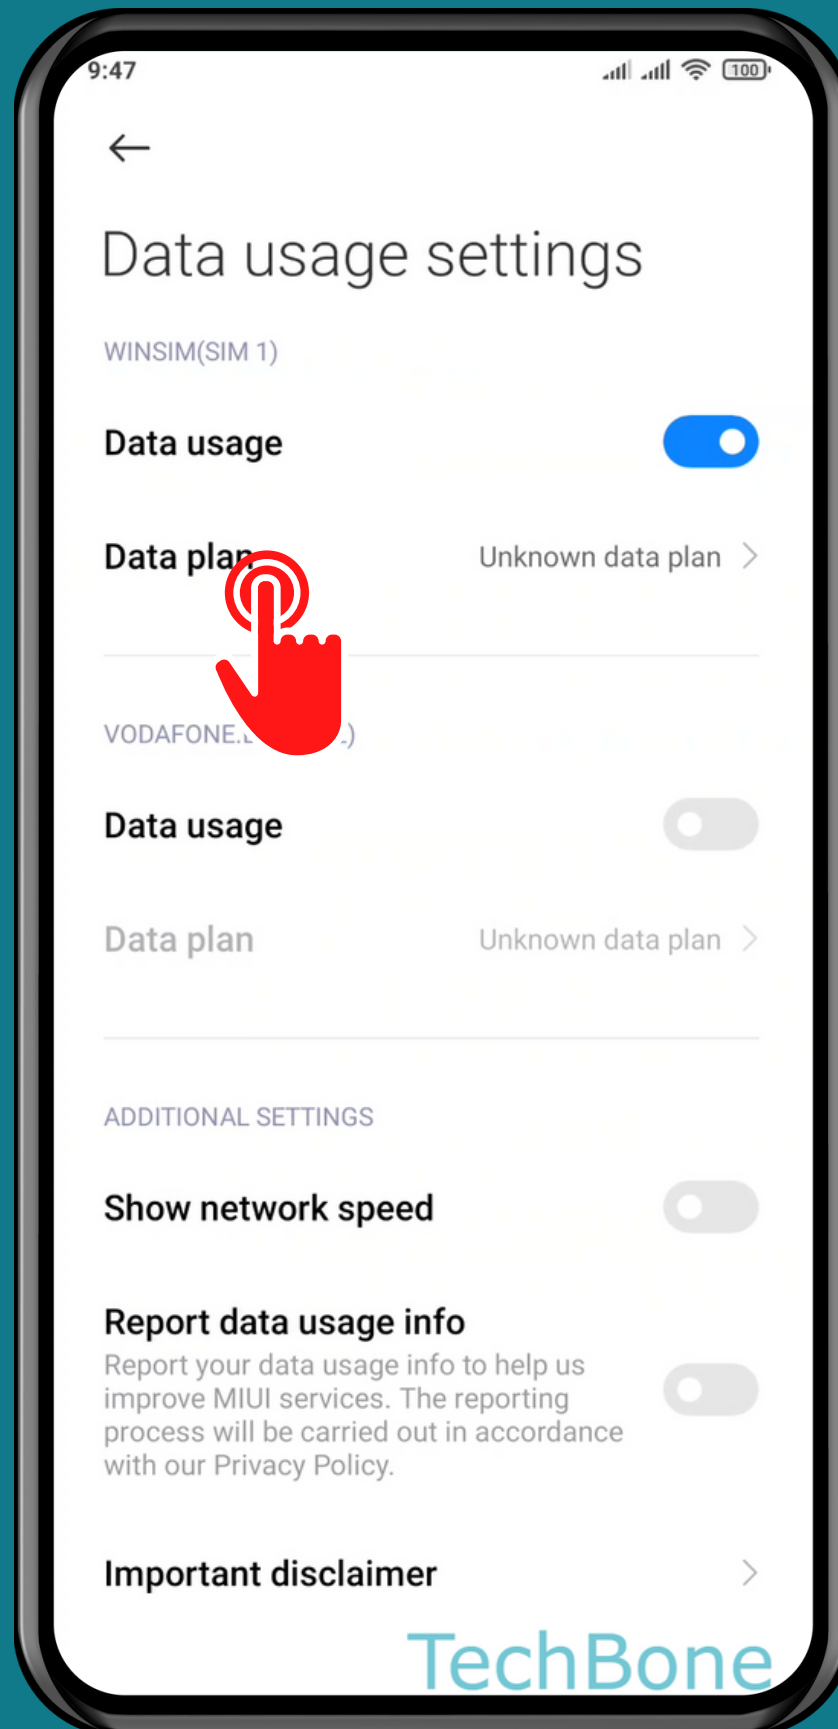

# HOW TO SET DATA USAGE WARNING LEVEL

# Tap on Security

# Tap on Settings

Tap on  
Data usage

Tap on **Data Plan**

Tap on  
Data usage warning  
level

Set the  
Data usage warning  
level and tap OK

Done!