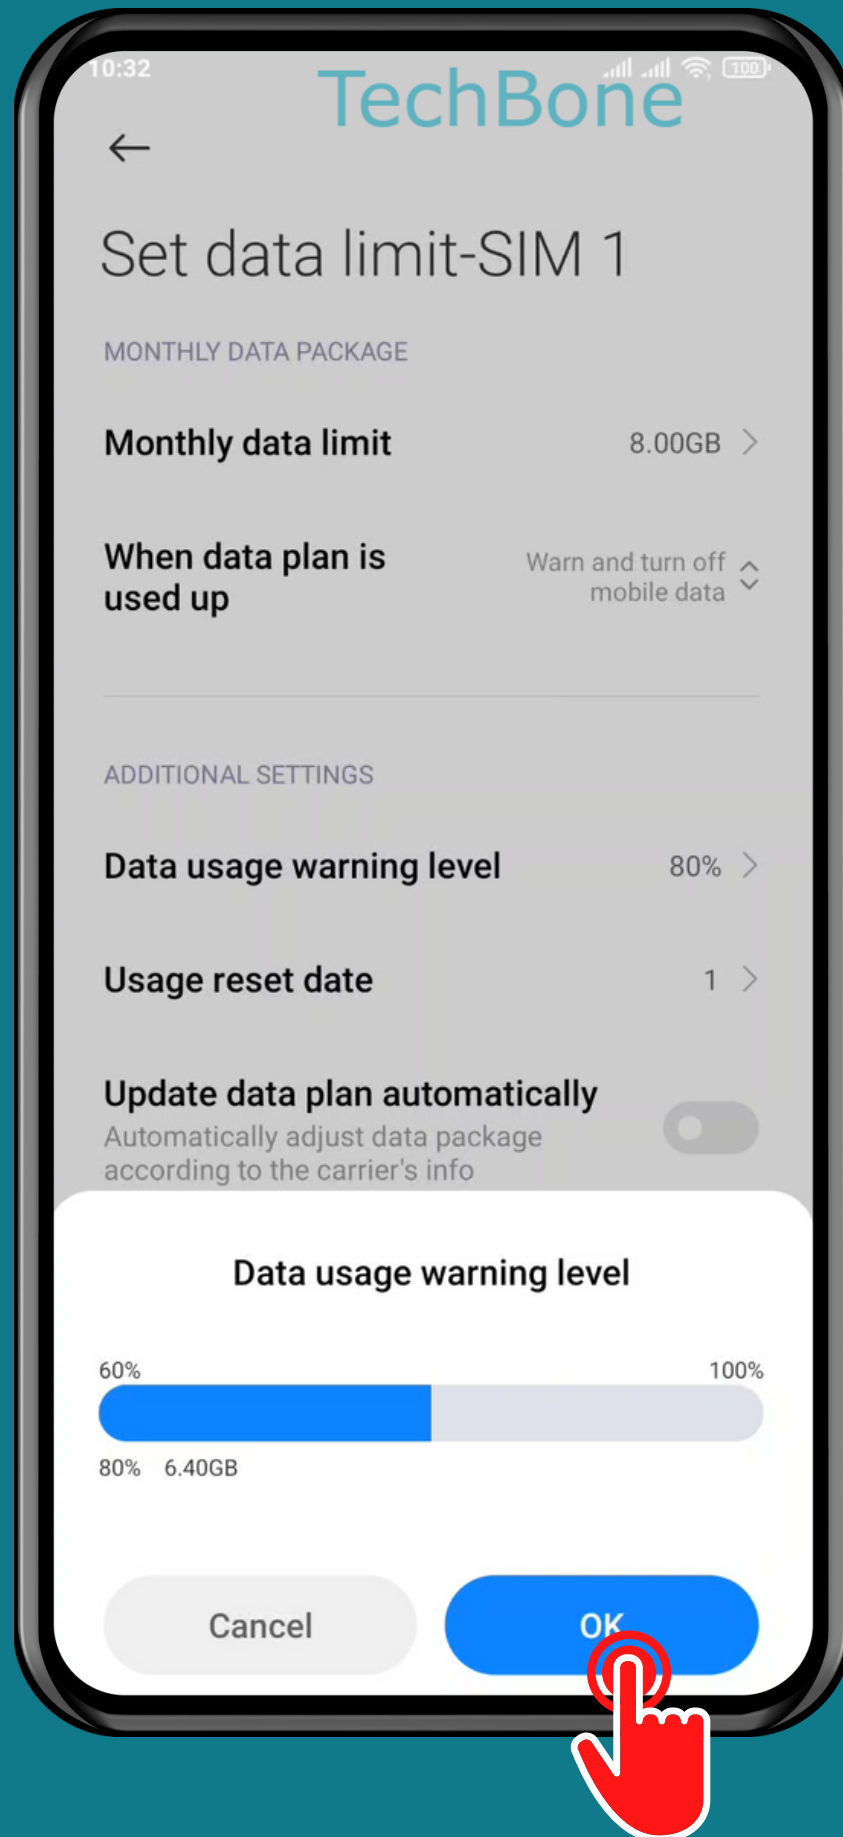

# HOW TO SET DATA USAGE WARNING LEVEL

# Tap on Security

# Tap on Settings

Tap on  
Data usage

Tap on **Data Plan**

Tap on  
Data usage warning  
level

Set the  
Data usage warning  
level and tap OK

Done!