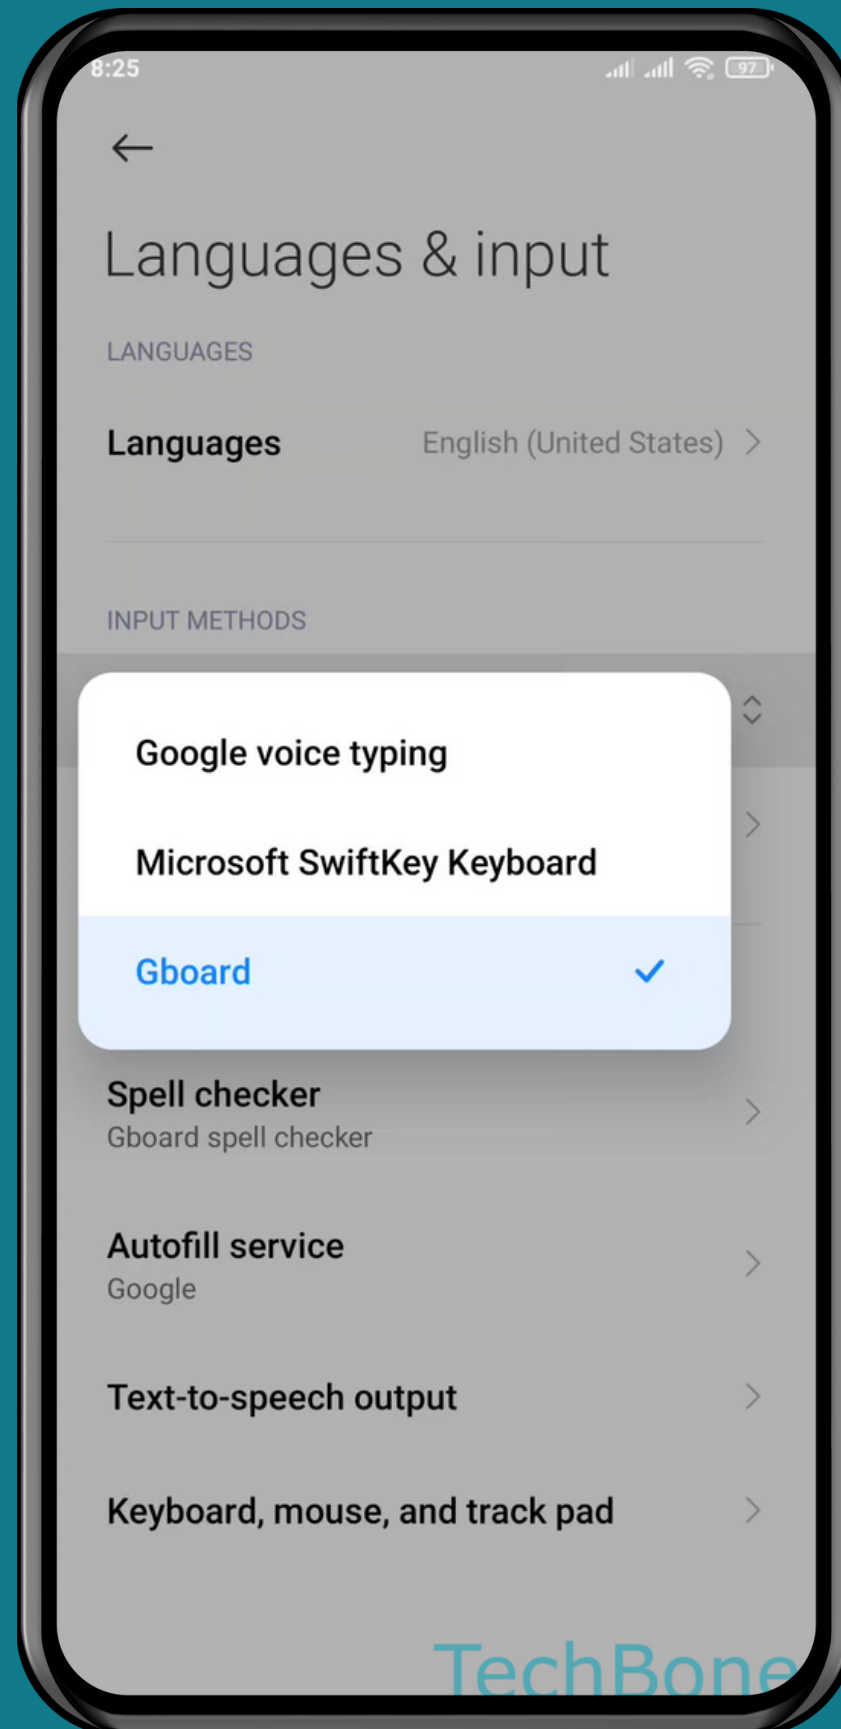

XIAOMI

Android 11 - MIUI 12

# HOW TO SET DEFAULT KEYBOARD

Tap on **Settings**