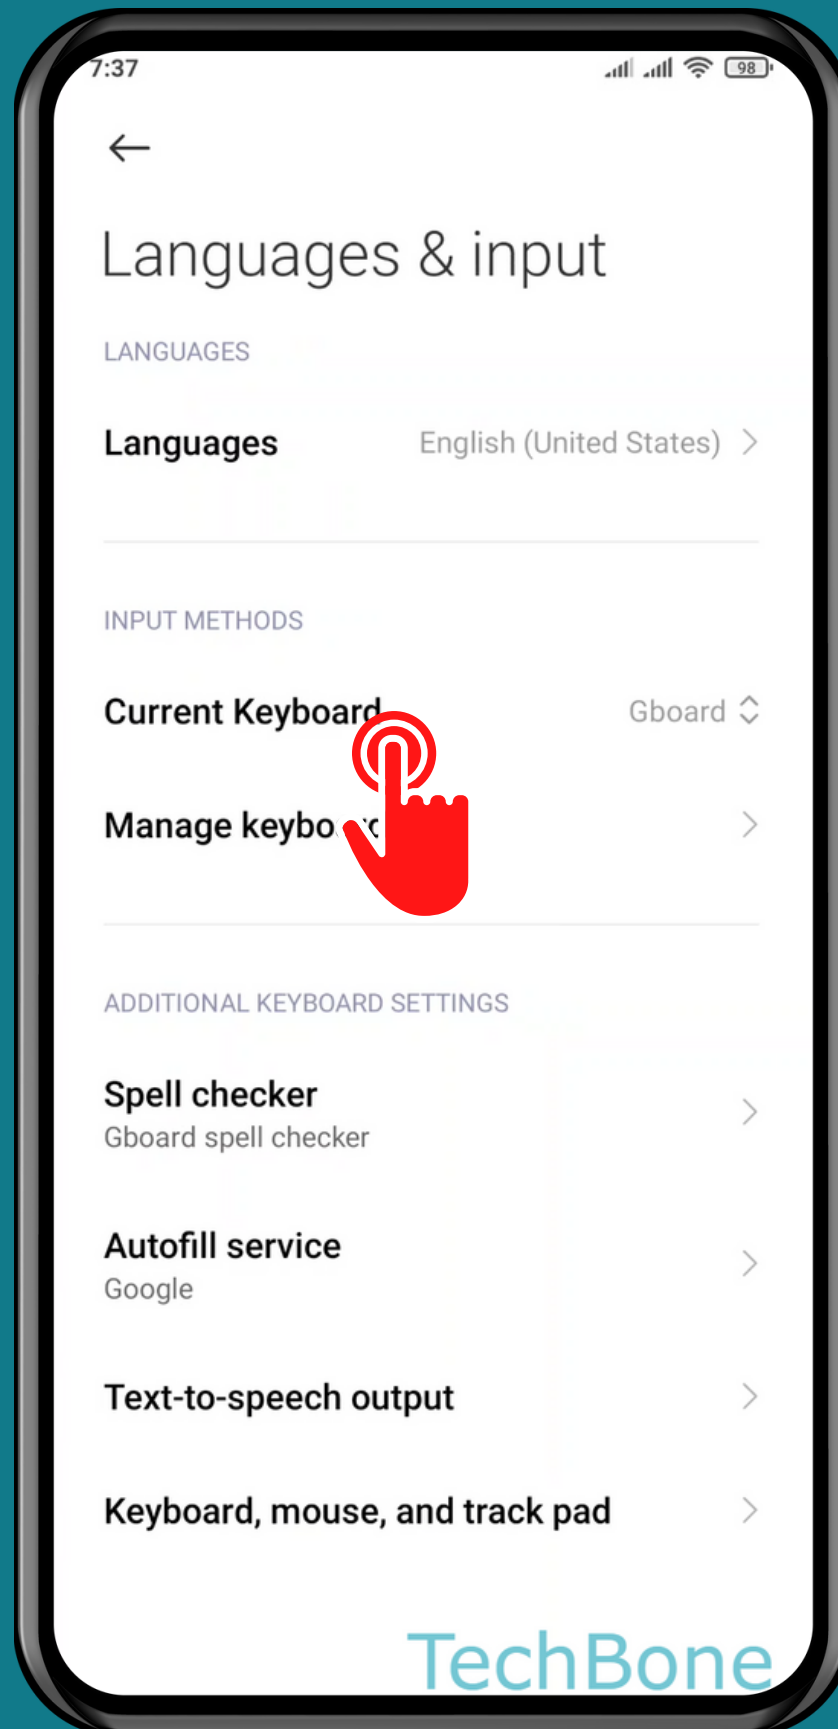

# HOW TO SET DEFAULT KEYBOARD

Tap on **Settings**

# Tap on Additional settings

# Tap on Languages & input

Tap on  
Current Keyboard