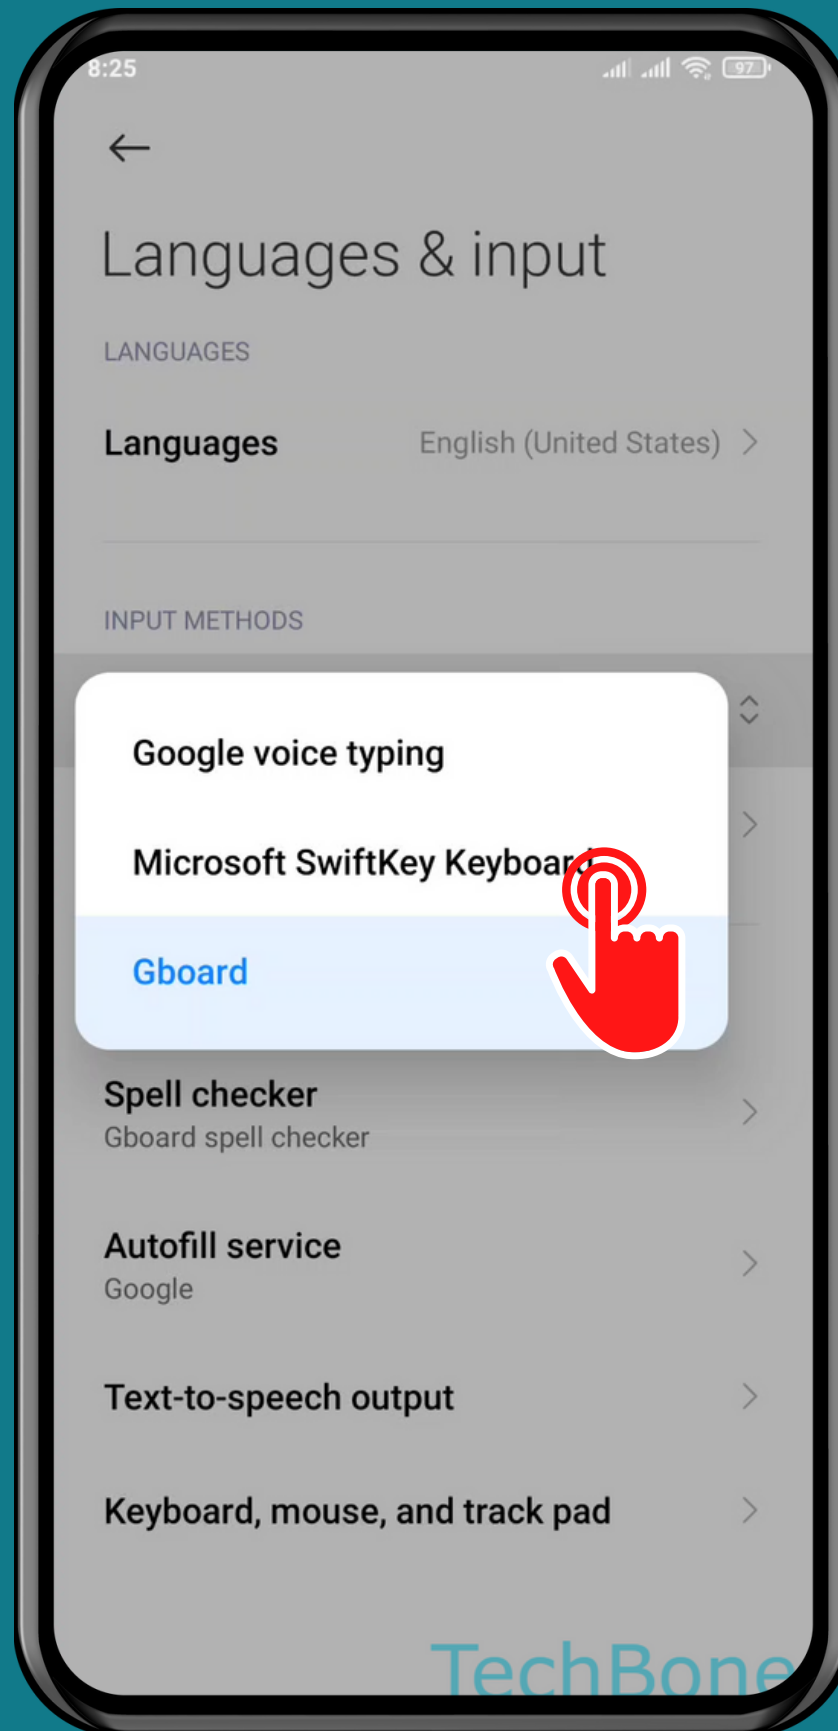

Set the Default keyboard