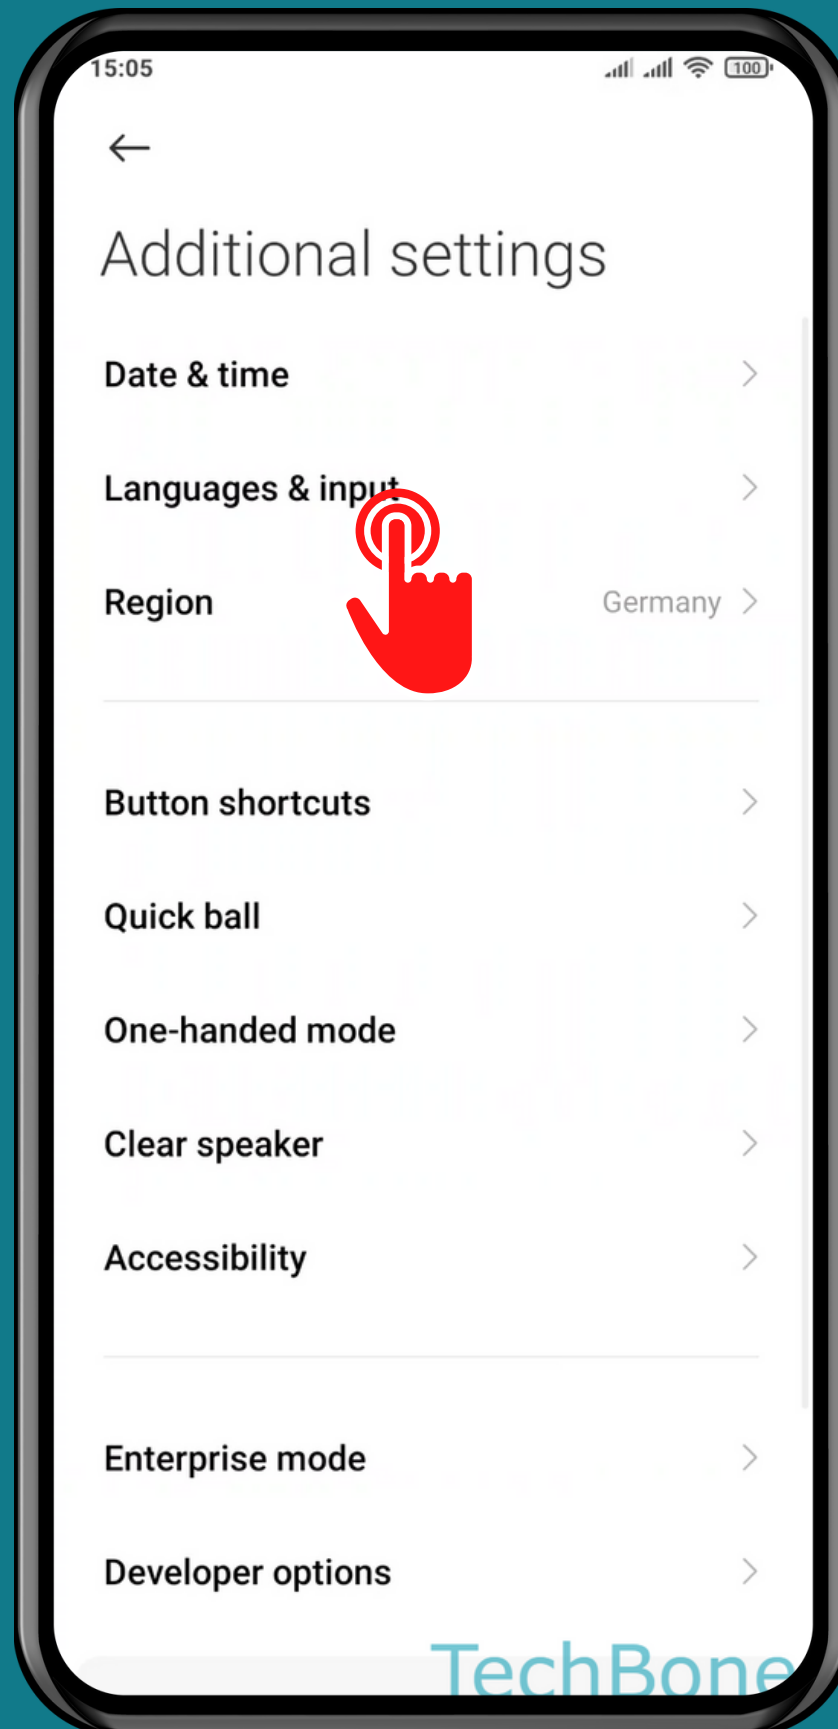

# HOW TO SET DEFAULT KEYBOARD

Tap on **Settings**

# Tap on Additional settings