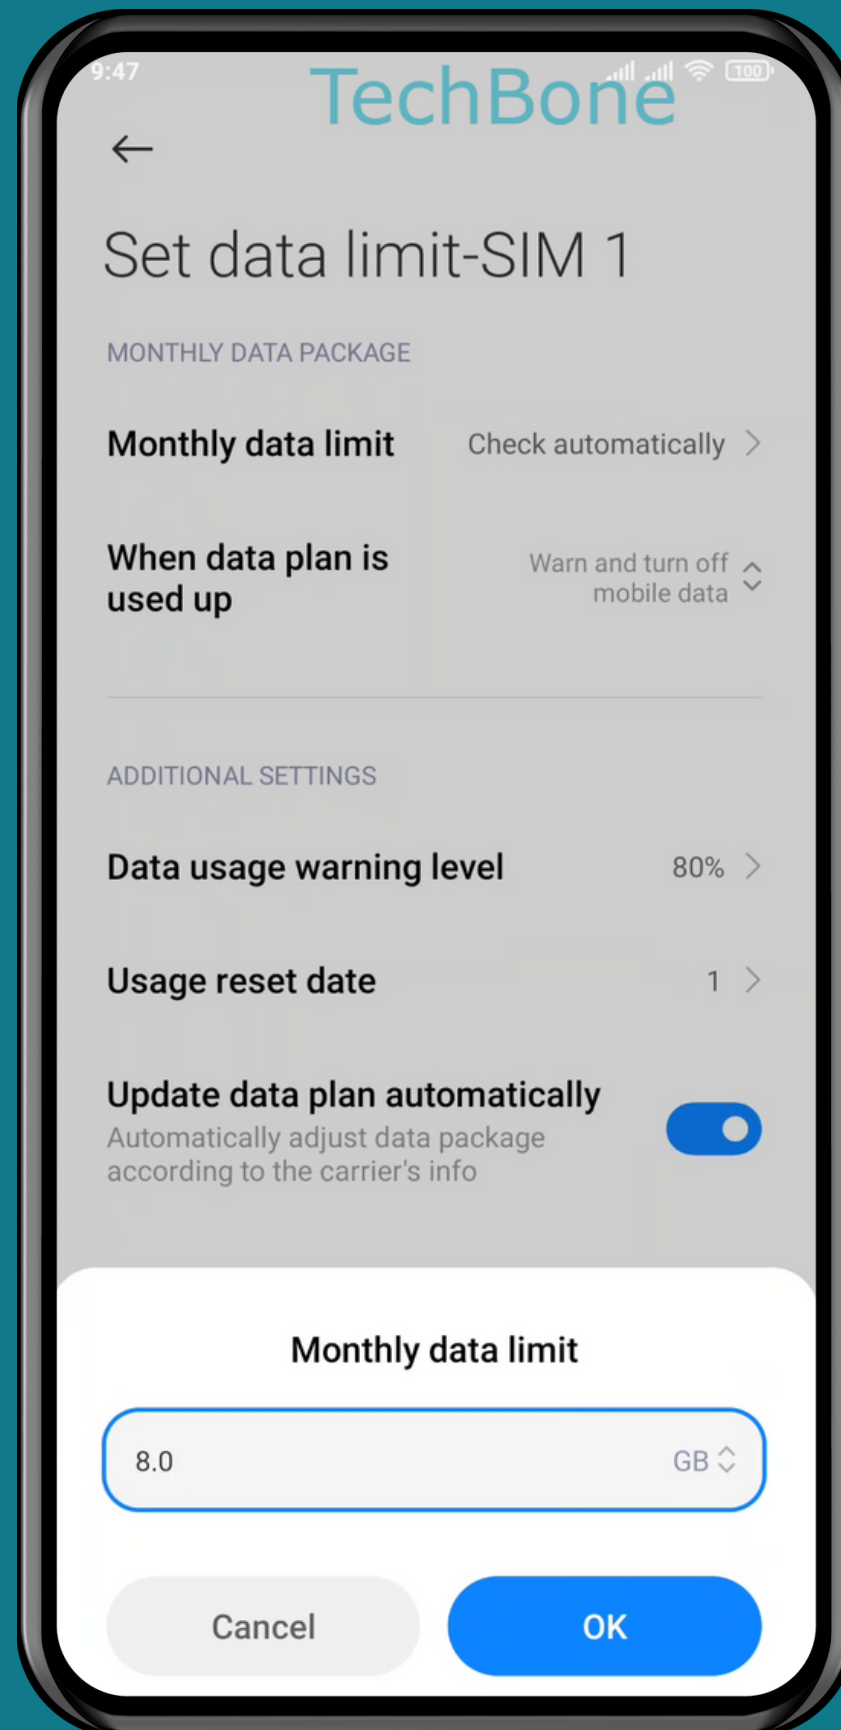

XIAOMI

Android 11 - MIUI 12

# HOW TO SET MONTHLY DATA USAGE LIMIT

# Tap on Security