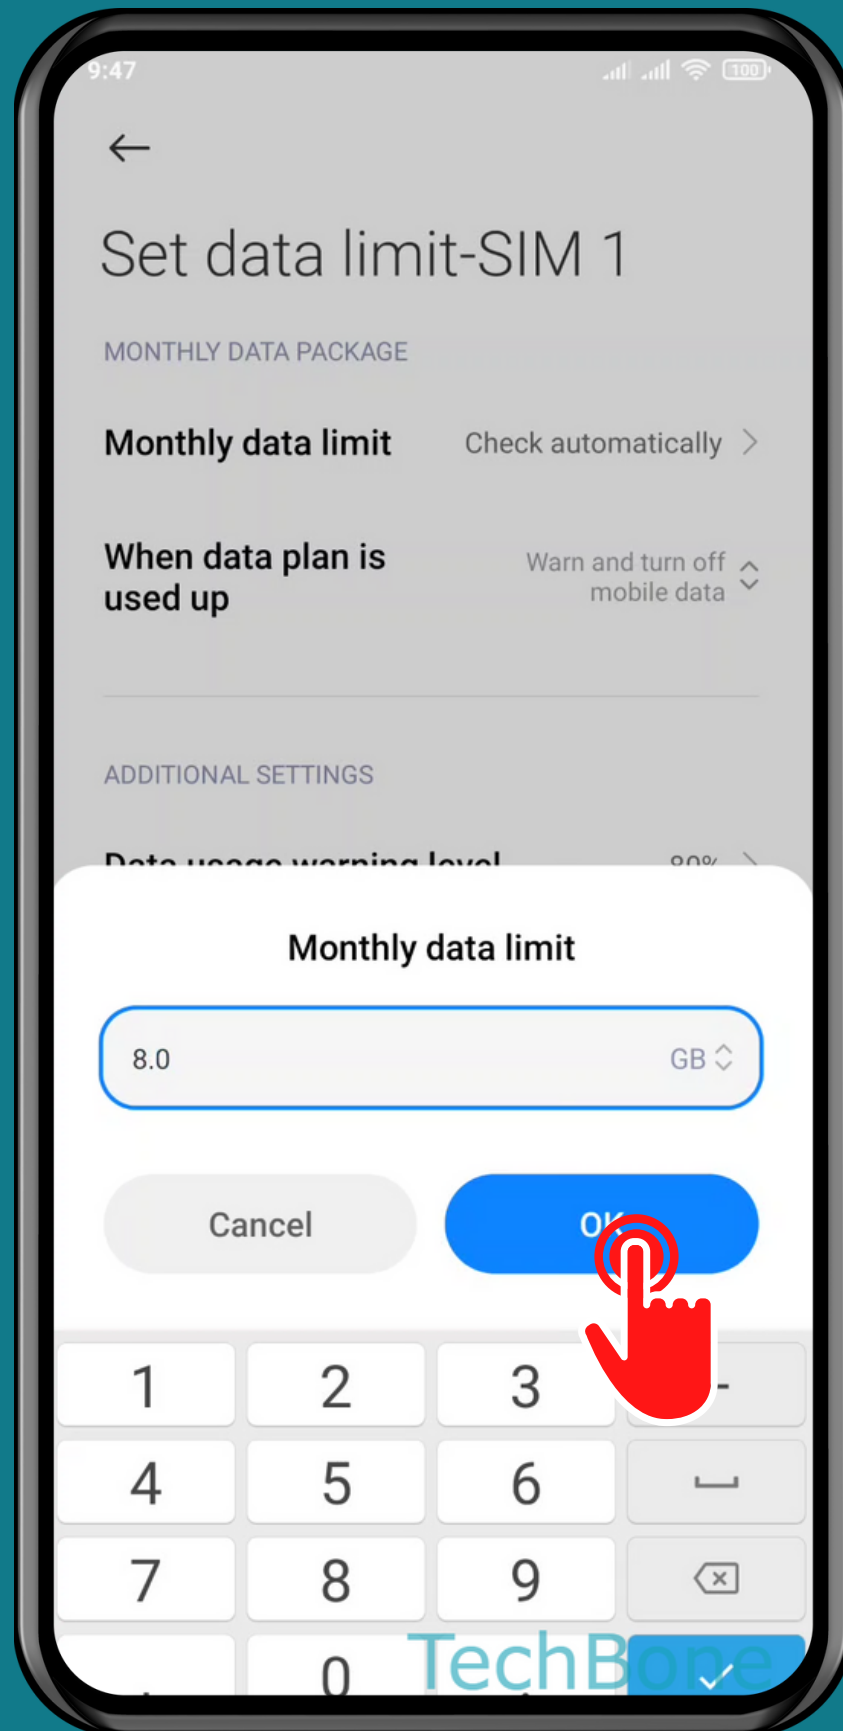

# Tap on **Settings**

# Tap on Data usage

Tap on **Data Plan**

Tap on  
Monthly data limit

Set a **Monthly data limit** and tap on **OK**

Done!