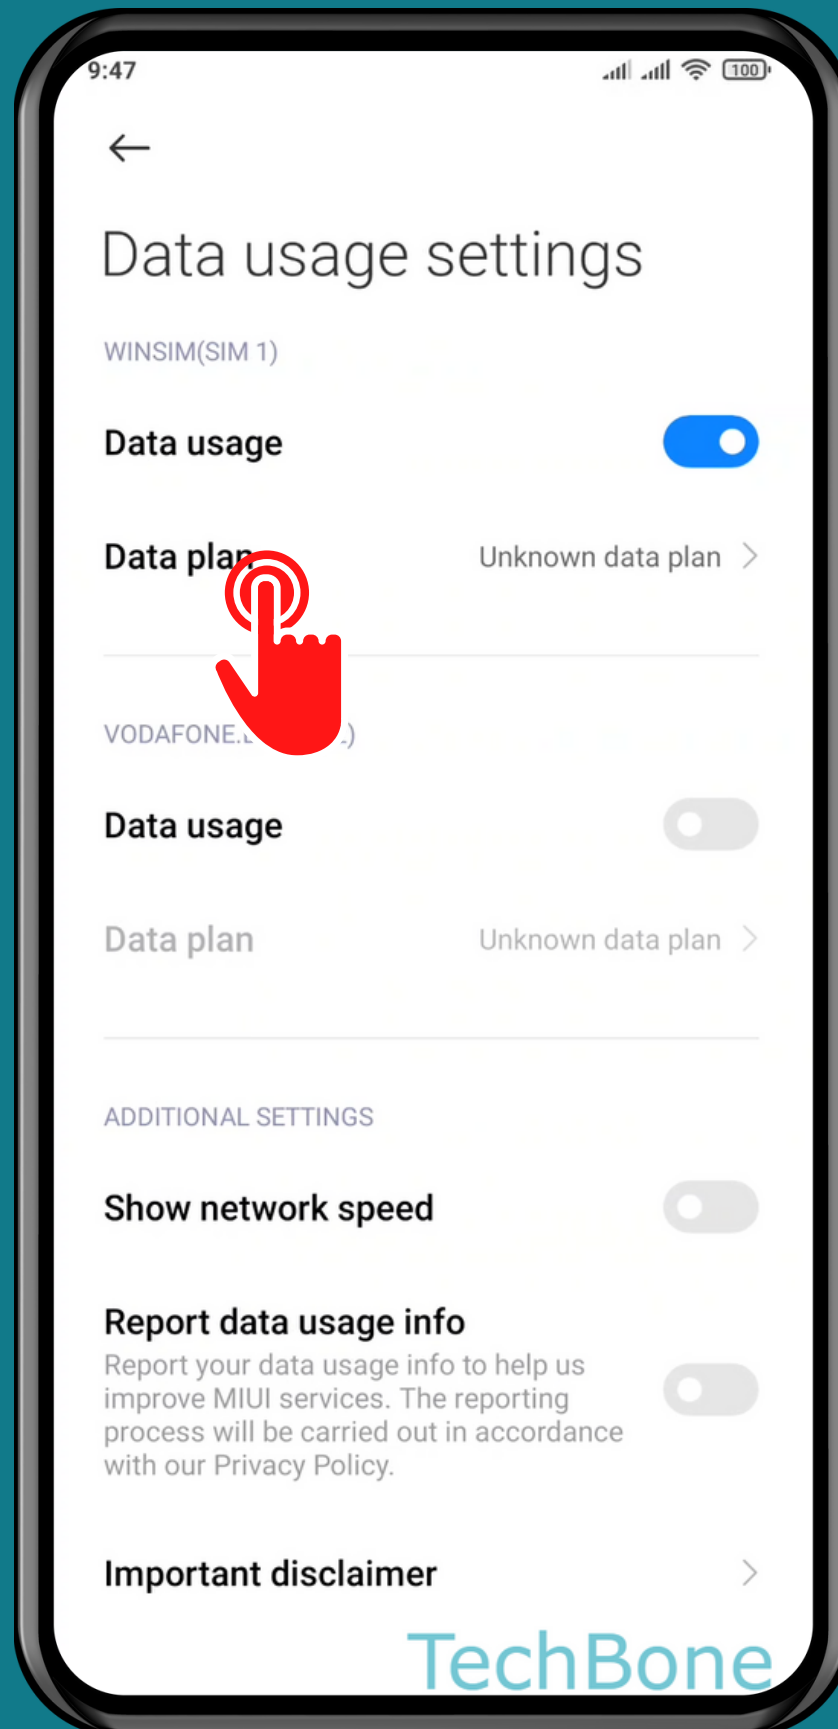

Tap on **Data Plan**