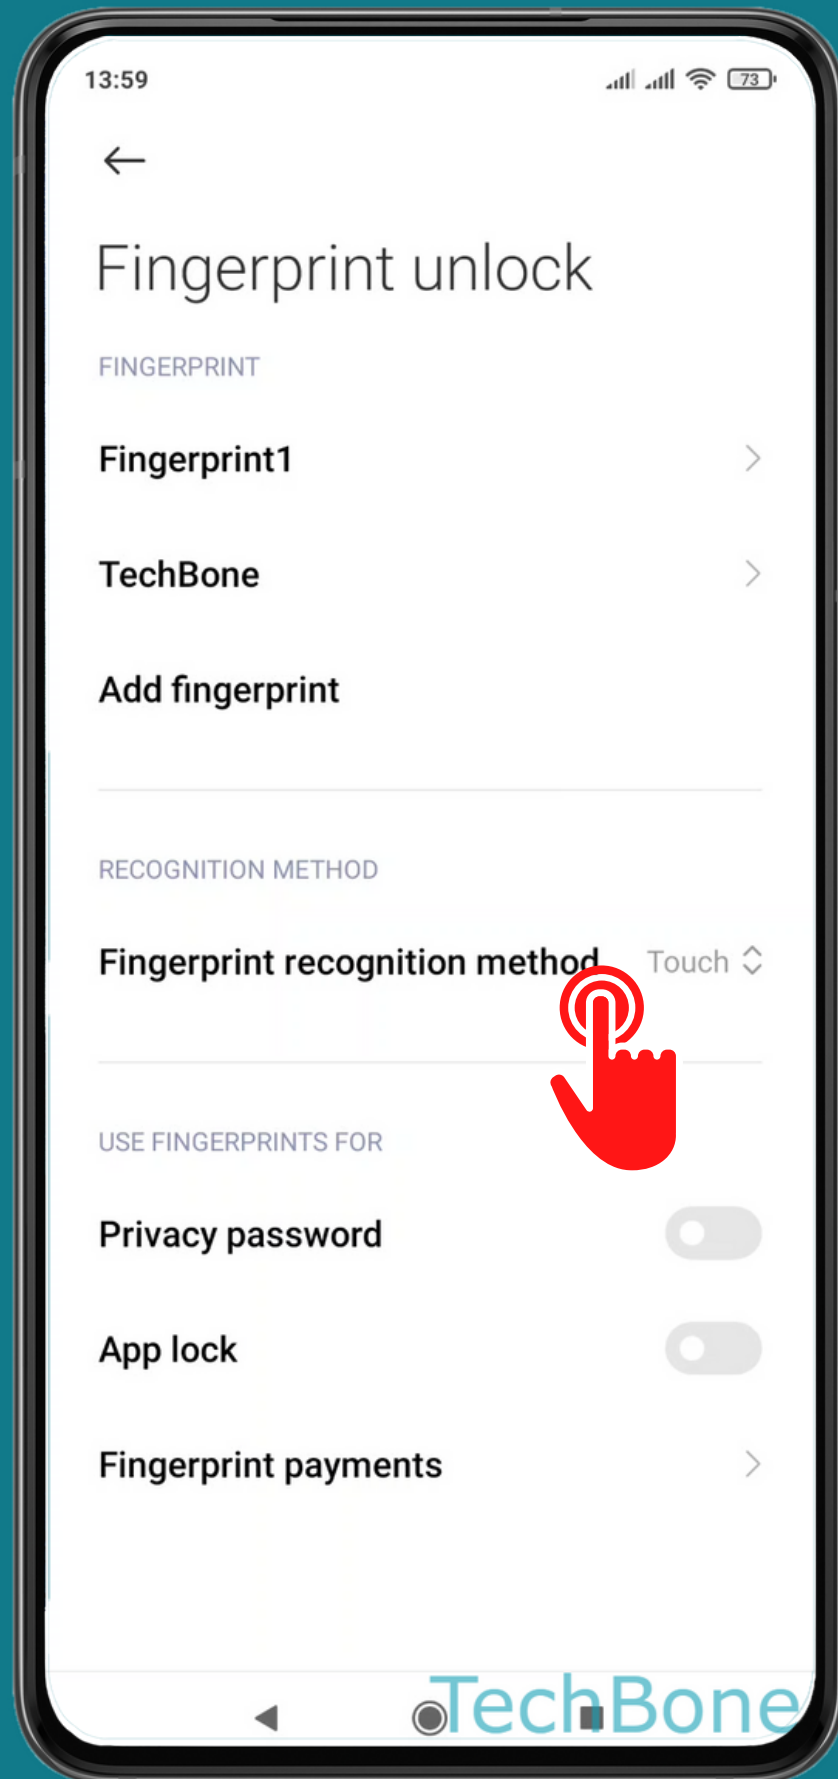

XIAOMI

Android 11 - MIUI 12

HOW TO SET THE FINGERPRINT RECOGNITION METHOD

Tap on **Settings**

Tap on Passwords & security

Tap on
Fingerprint unlock

Enter the current
Pattern, PIN or
Password

Tap on
Fingerprint
recognition method

Choose Touch or Press

Done!