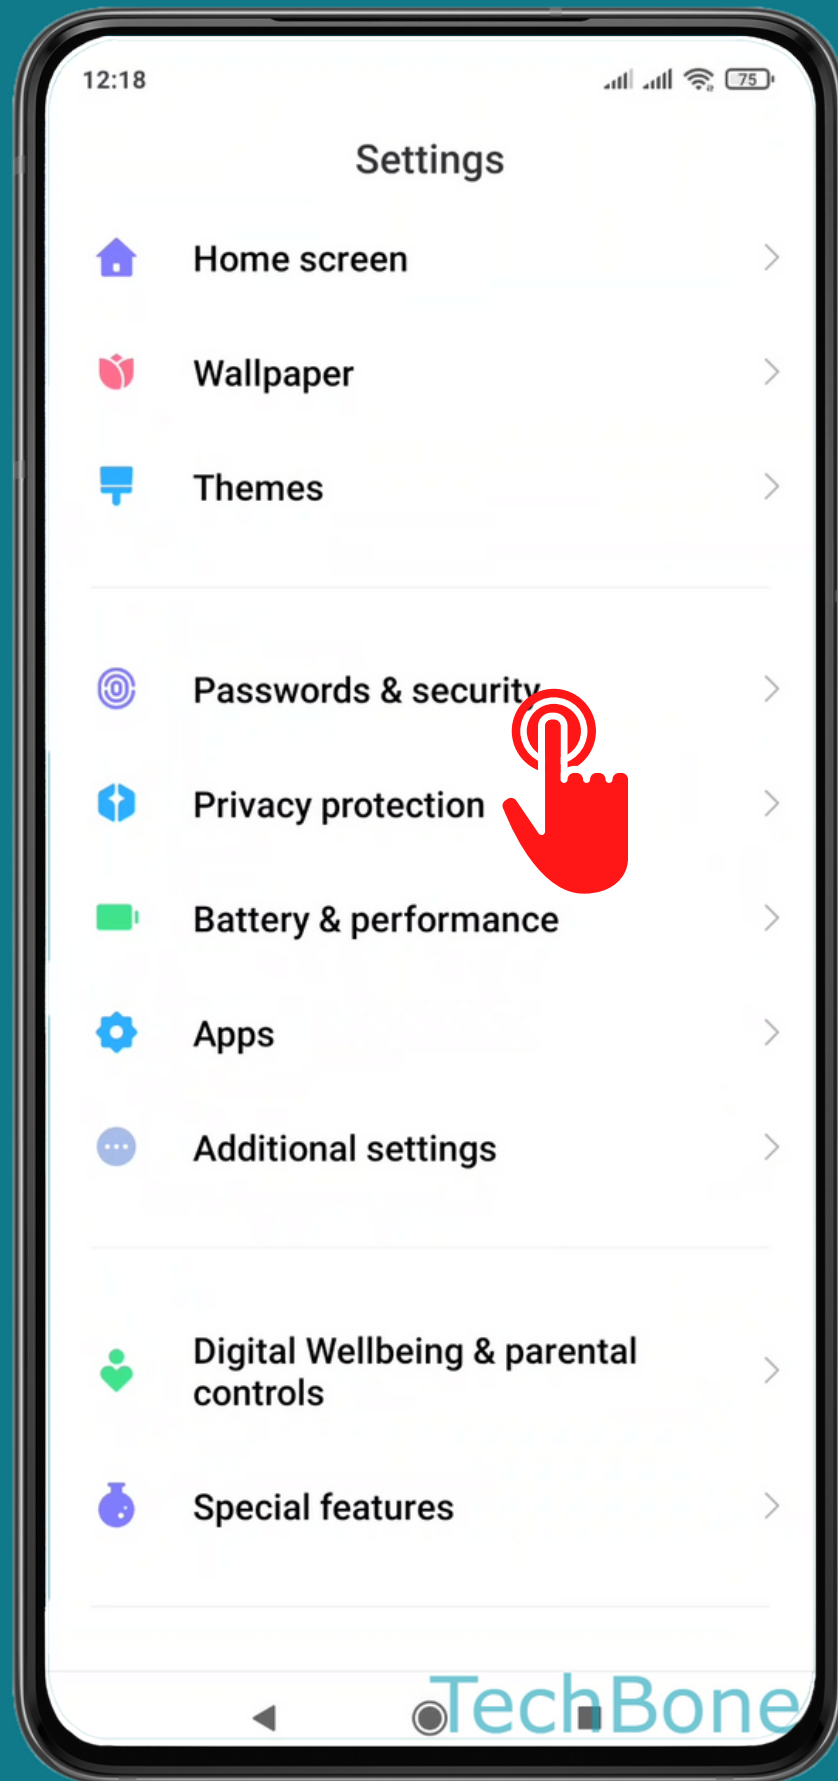

XIAOMI

Android 11 - MIUI 12

HOW TO SET THE FINGERPRINT RECOGNITION METHOD

Tap on **Settings**

Tap on Passwords & security

Tap on
Fingerprint unlock

Enter the current
Pattern, PIN or
Password

Tap on
Fingerprint
recognition method

Choose Touch or Press

Done!