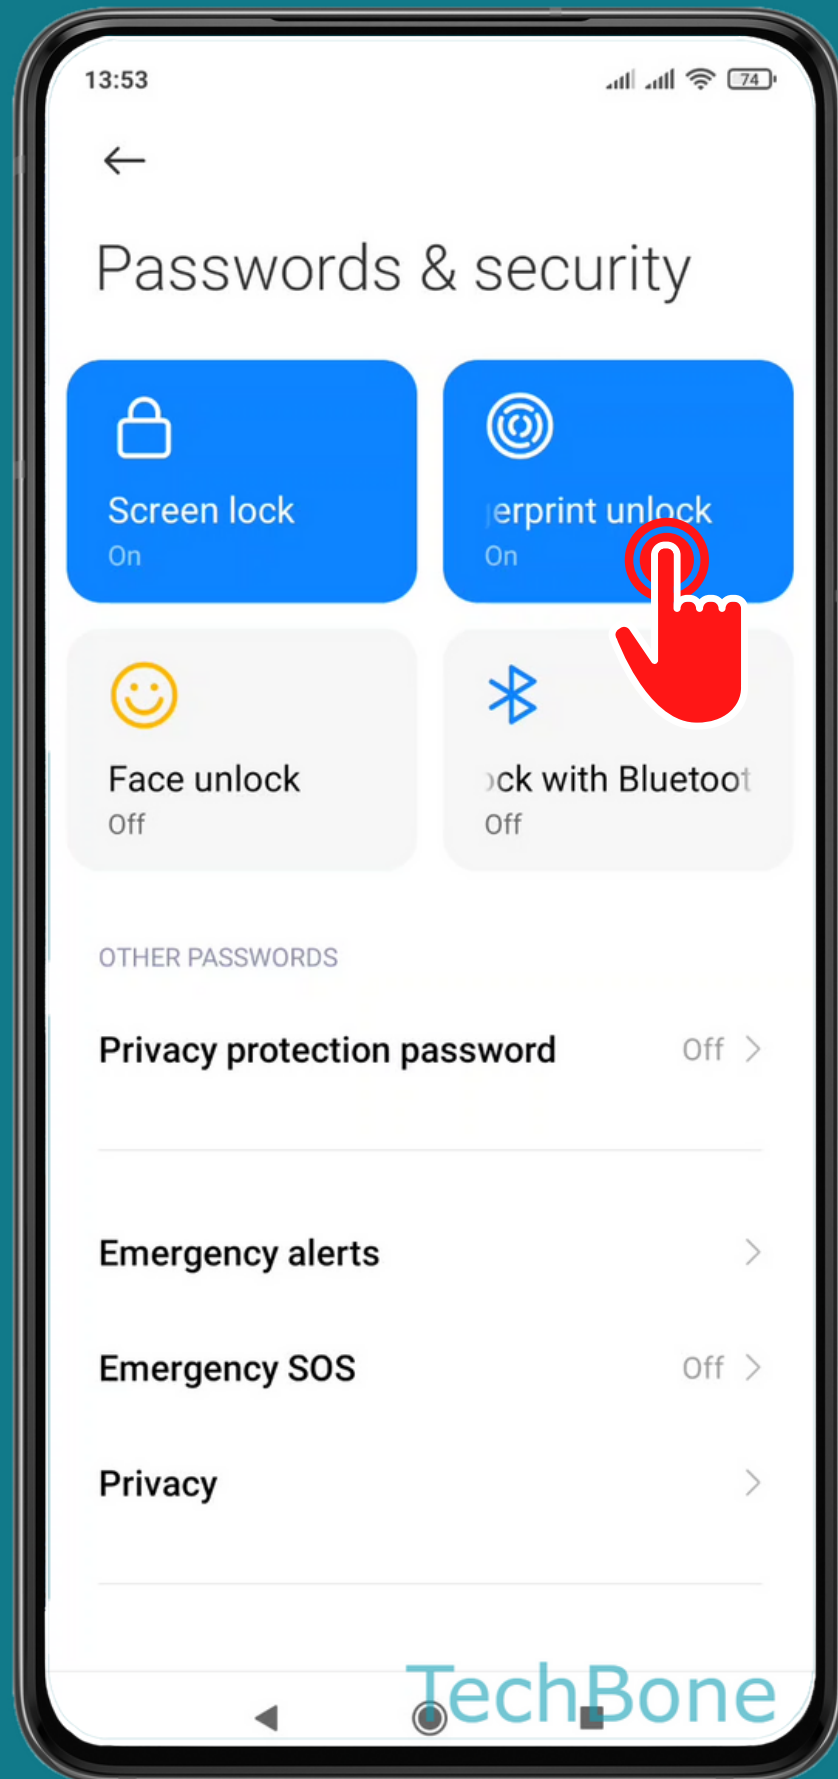

XIAOMI

Android 11 - MIUI 12

HOW TO SET THE FINGERPRINT RECOGNITION METHOD

Tap on **Settings**

Tap on Passwords & security

Tap on
Fingerprint unlock

Enter the current
Pattern, PIN or
Password

Tap on
Fingerprint
recognition method

Choose Touch or Press

Done!