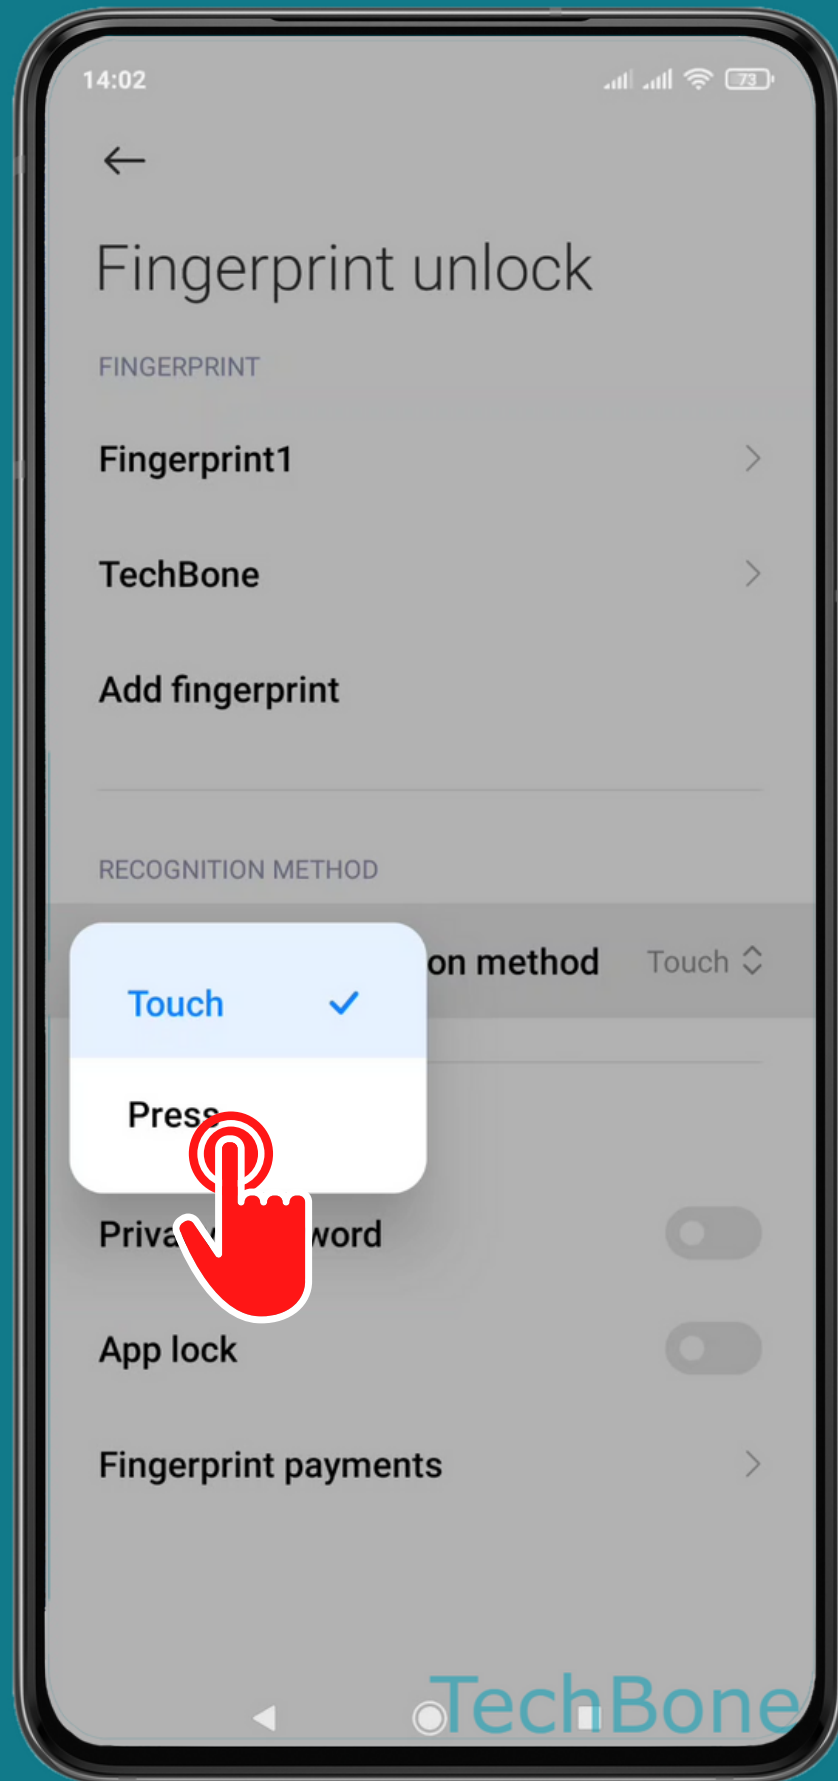

XIAOMI

Android 11 - MIUI 12

HOW TO SET THE FINGERPRINT RECOGNITION METHOD

Tap on **Settings**

Tap on Passwords & security

Tap on
Fingerprint unlock

Enter the current
Pattern, PIN or
Password

Tap on
Fingerprint
recognition method

Choose Touch or Press

Done!