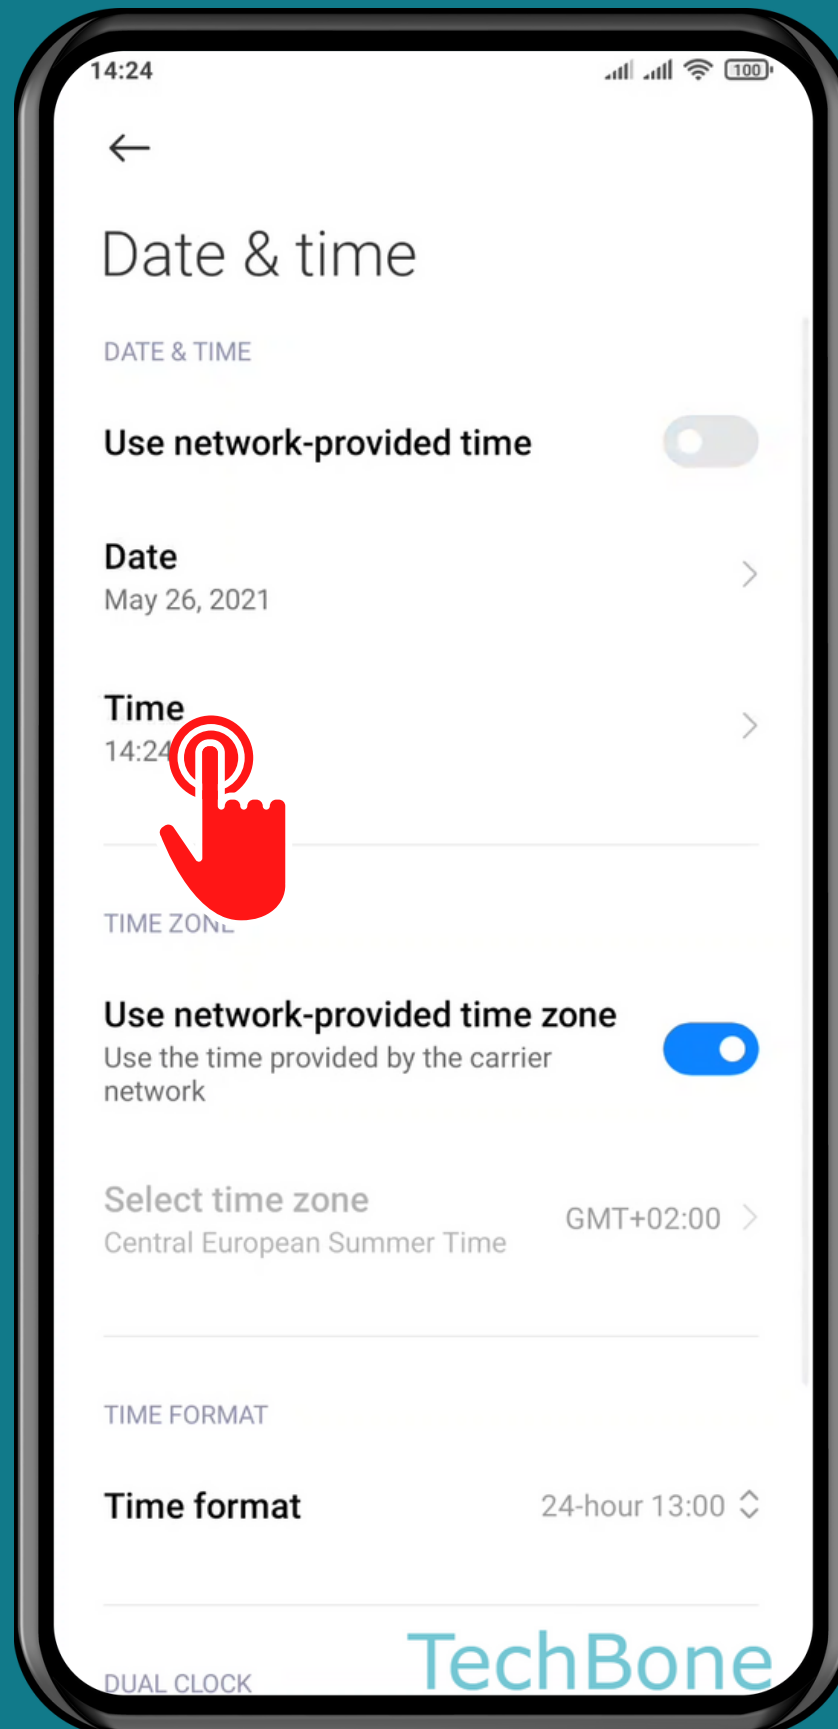

XIAOMI

Android 11 - MIUI 12

HOW TO SET TIME & DATE MANUALLY

Tap on **Settings**

Tap on Additional settings

Tap on **Date & time**

Disable Use network- provided time

Set Date & Time