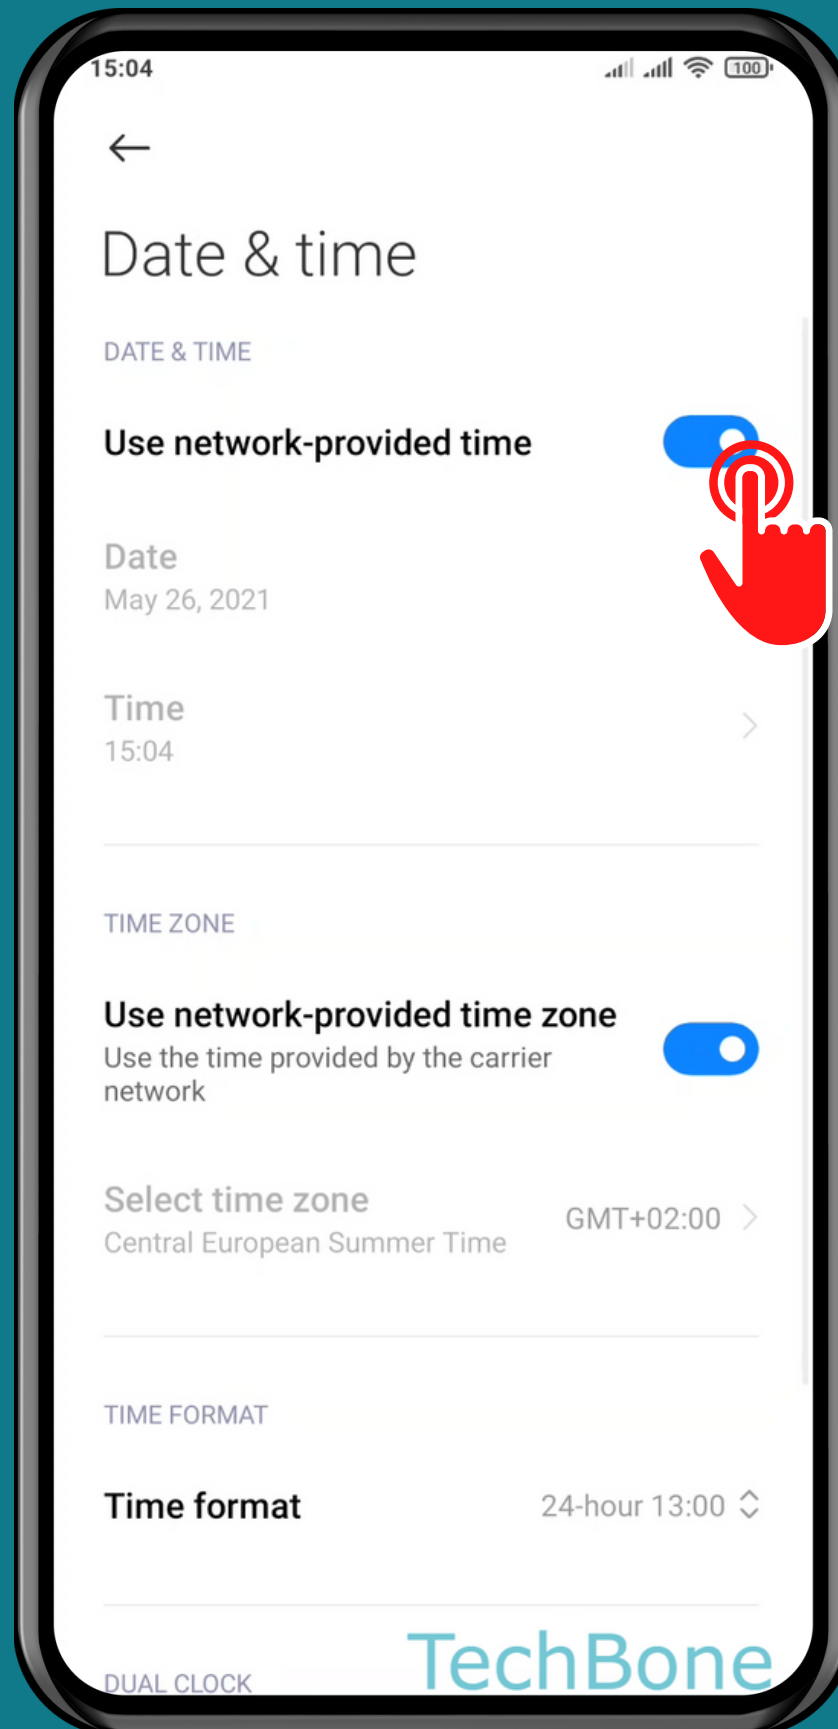

XIAOMI

Android 11 - MIUI 12

HOW TO SET TIME & DATE MANUALLY

Tap on **Settings**

Tap on Additional settings

Tap on **Date & time**

Disable Use network- provided time

Set Date & Time