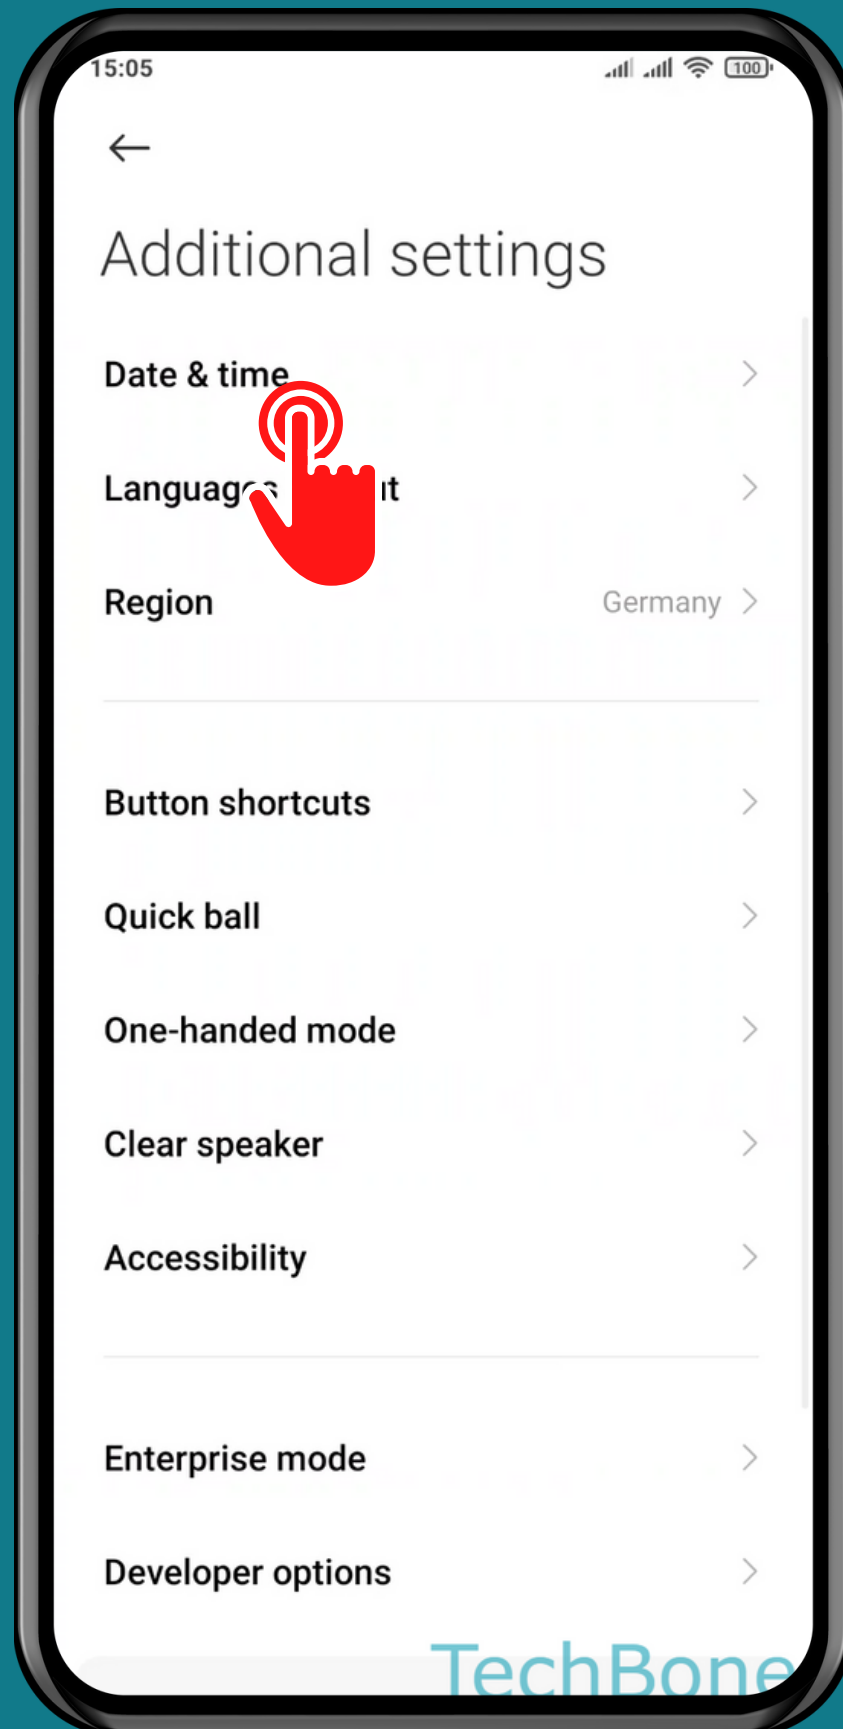

XIAOMI

Android 11 - MIUI 12

HOW TO SET TIME & DATE MANUALLY

Tap on **Settings**

Tap on Additional settings

Tap on **Date & time**

Disable Use network- provided time

Set Date & Time