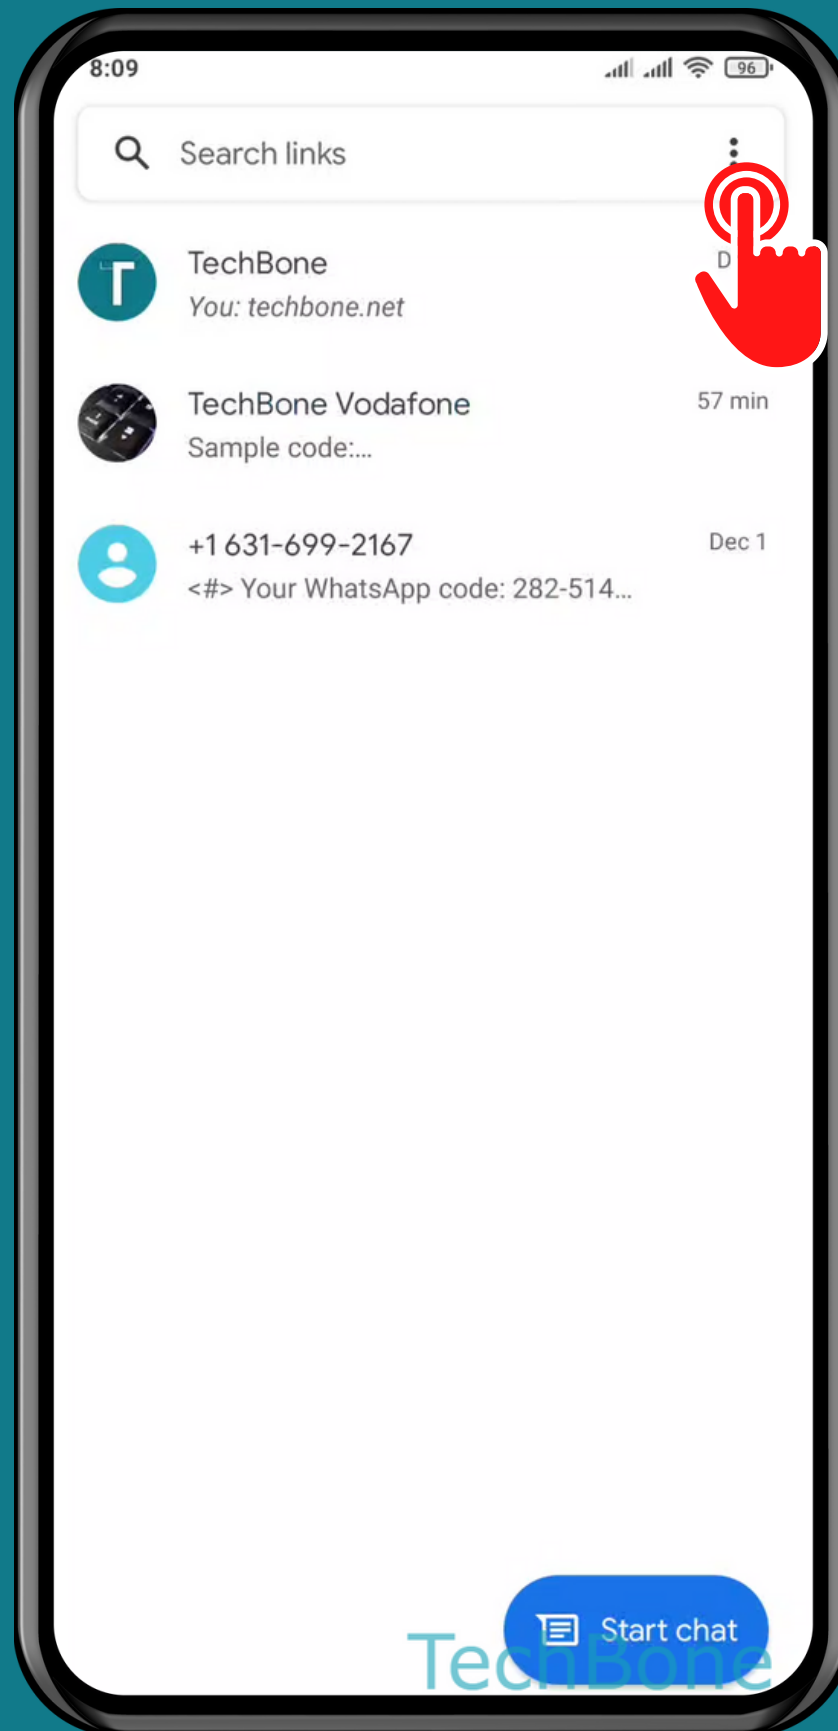

XIAOMI

Messages - Android 11 - MIUI 12

HOW TO SET UP DEVICE PAIRING (MESSAGES FOR WEB)

Tap on Messages

Open the Menu

Tap on Device Pairing

Tap on **QR code scanner** and follow the instructions on screen

Done!