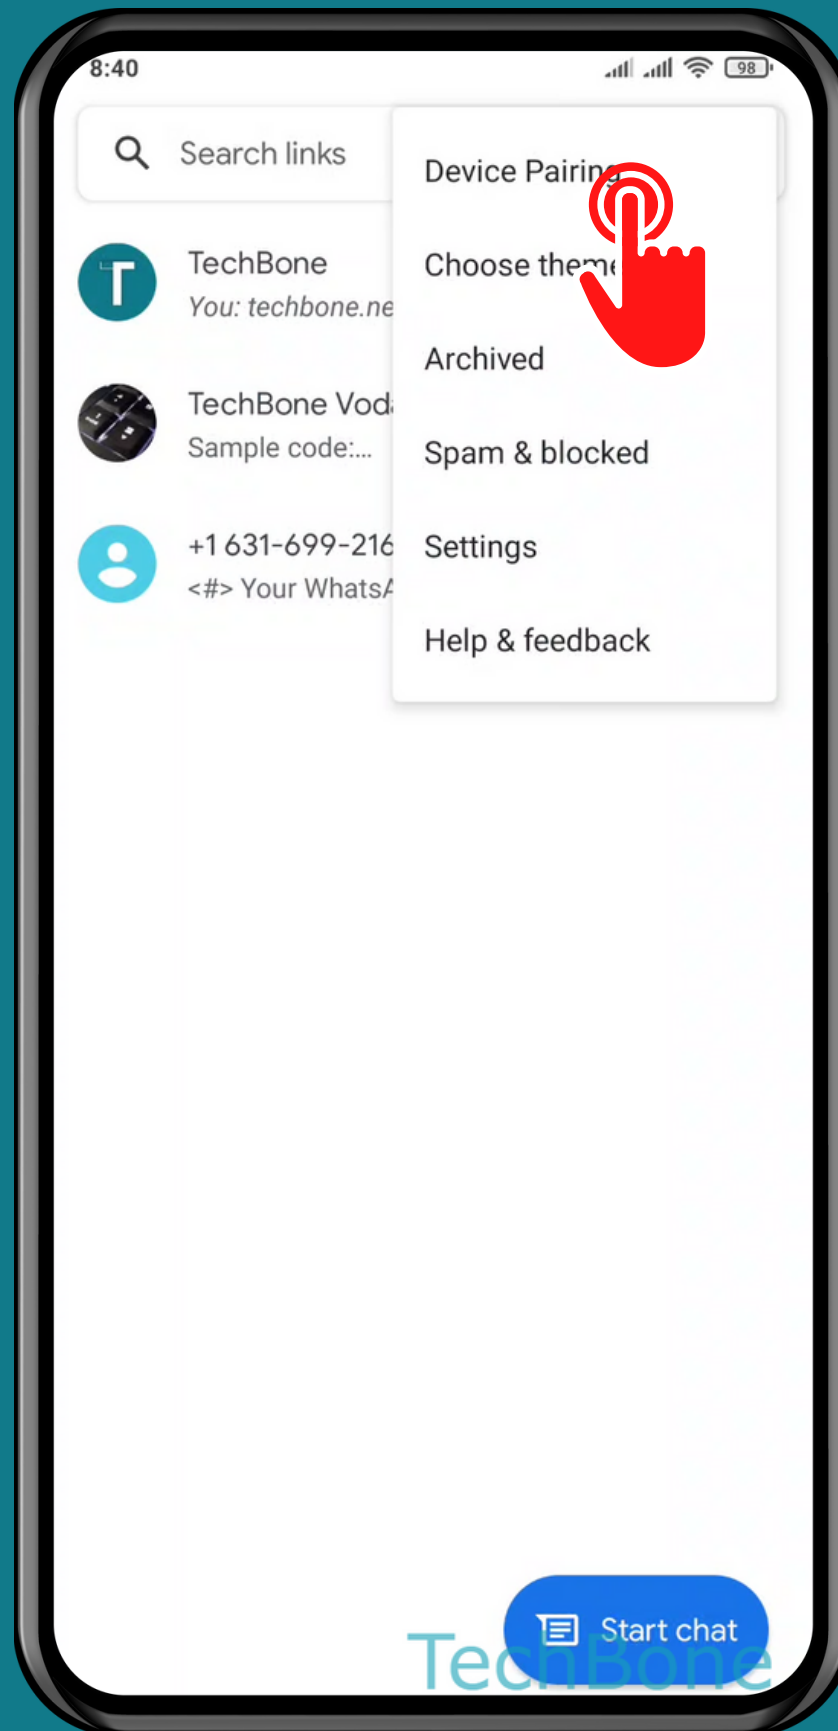

XIAOMI

Messages - Android 11 - MIUI 12

HOW TO SET UP DEVICE PAIRING (MESSAGES FOR WEB)

Tap on Messages

Open the Menu

Tap on Device Pairing

Tap on **QR code scanner** and follow the instructions on screen

Done!