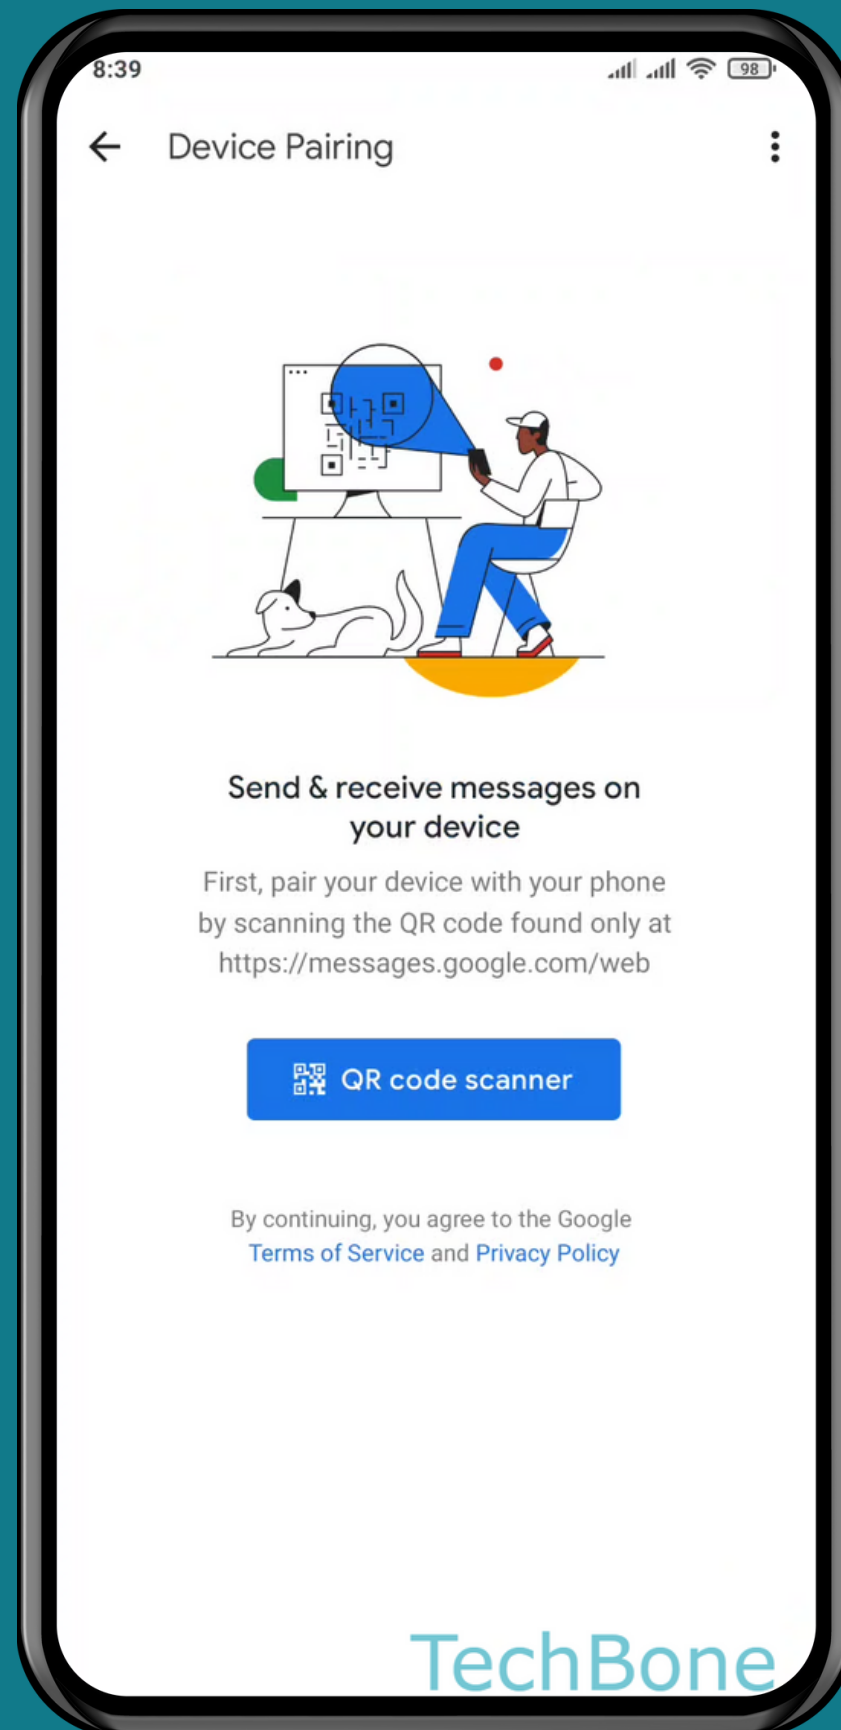

XIAOMI

Messages - Android 11 - MIUI 12

HOW TO SET UP DEVICE PAIRING (MESSAGES FOR WEB)

Tap on Messages

Open the Menu

Tap on Device Pairing

Tap on **QR code scanner** and follow the instructions on screen

Done!