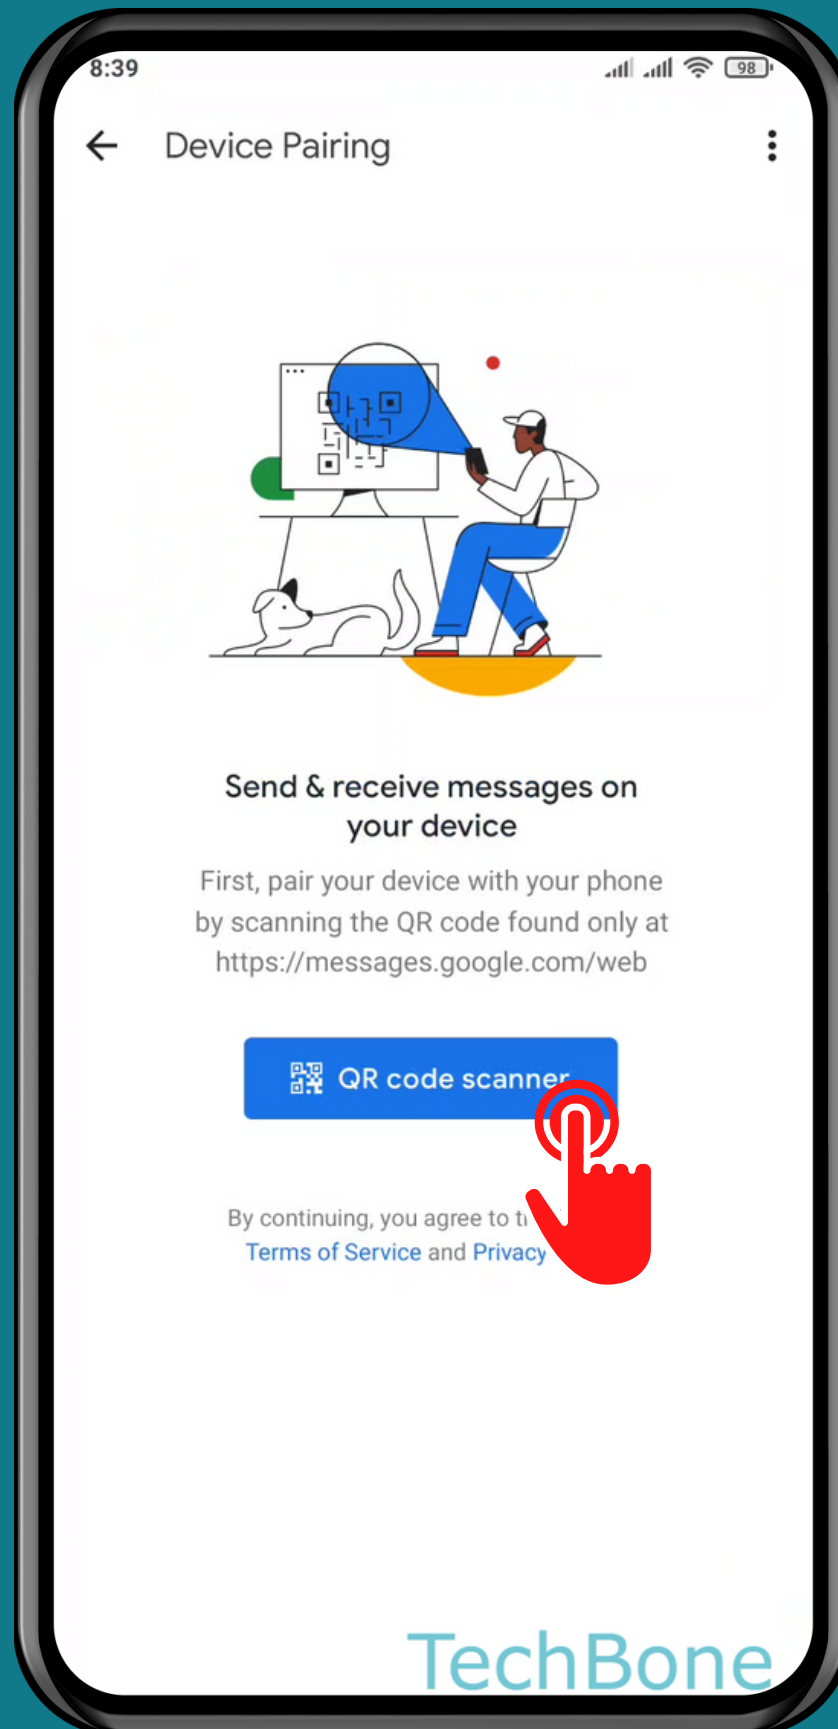

XIAOMI

Messages - Android 11 - MIUI 12

HOW TO SET UP DEVICE PAIRING (MESSAGES FOR WEB)

Tap on Messages

Open the Menu

Tap on Device Pairing

Tap on **QR code scanner** and follow the instructions on screen

Done!