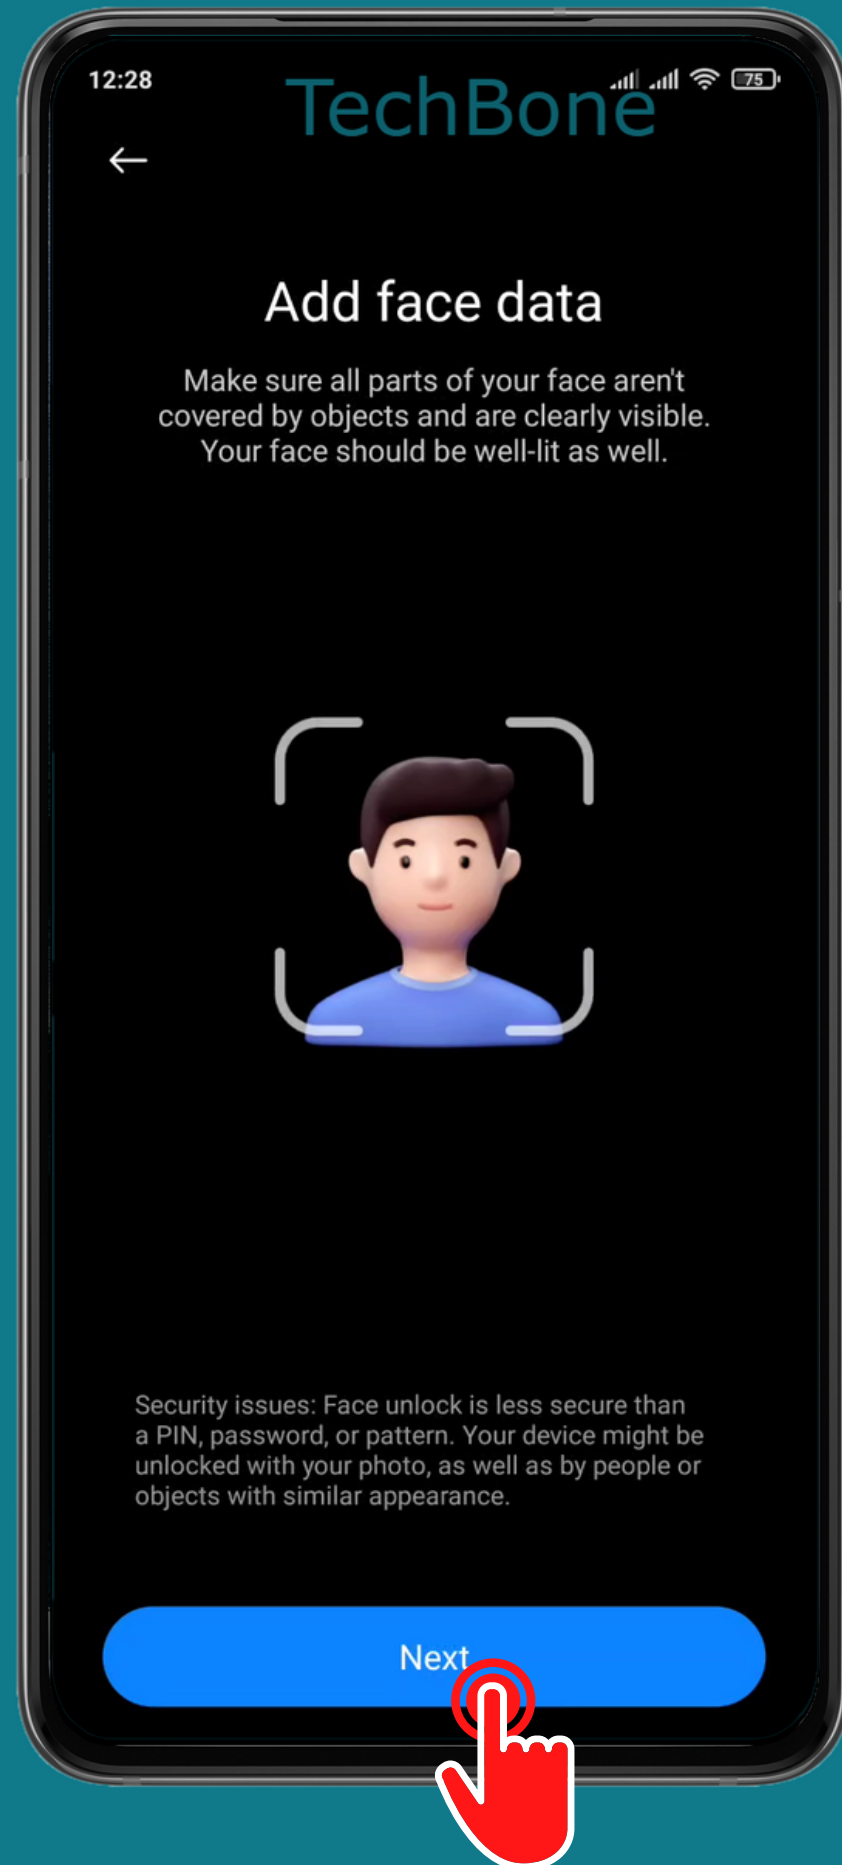

XIAOMI

Android 11 - MIUI 12

HOW TO SET UP FACE UNLOCK

Tap on **Settings**

Tap on Passwords & security

Tap on
Face unlock

Enter the current
Pattern, PIN or
Password

Tap on **Next** and follow the instructions on screen