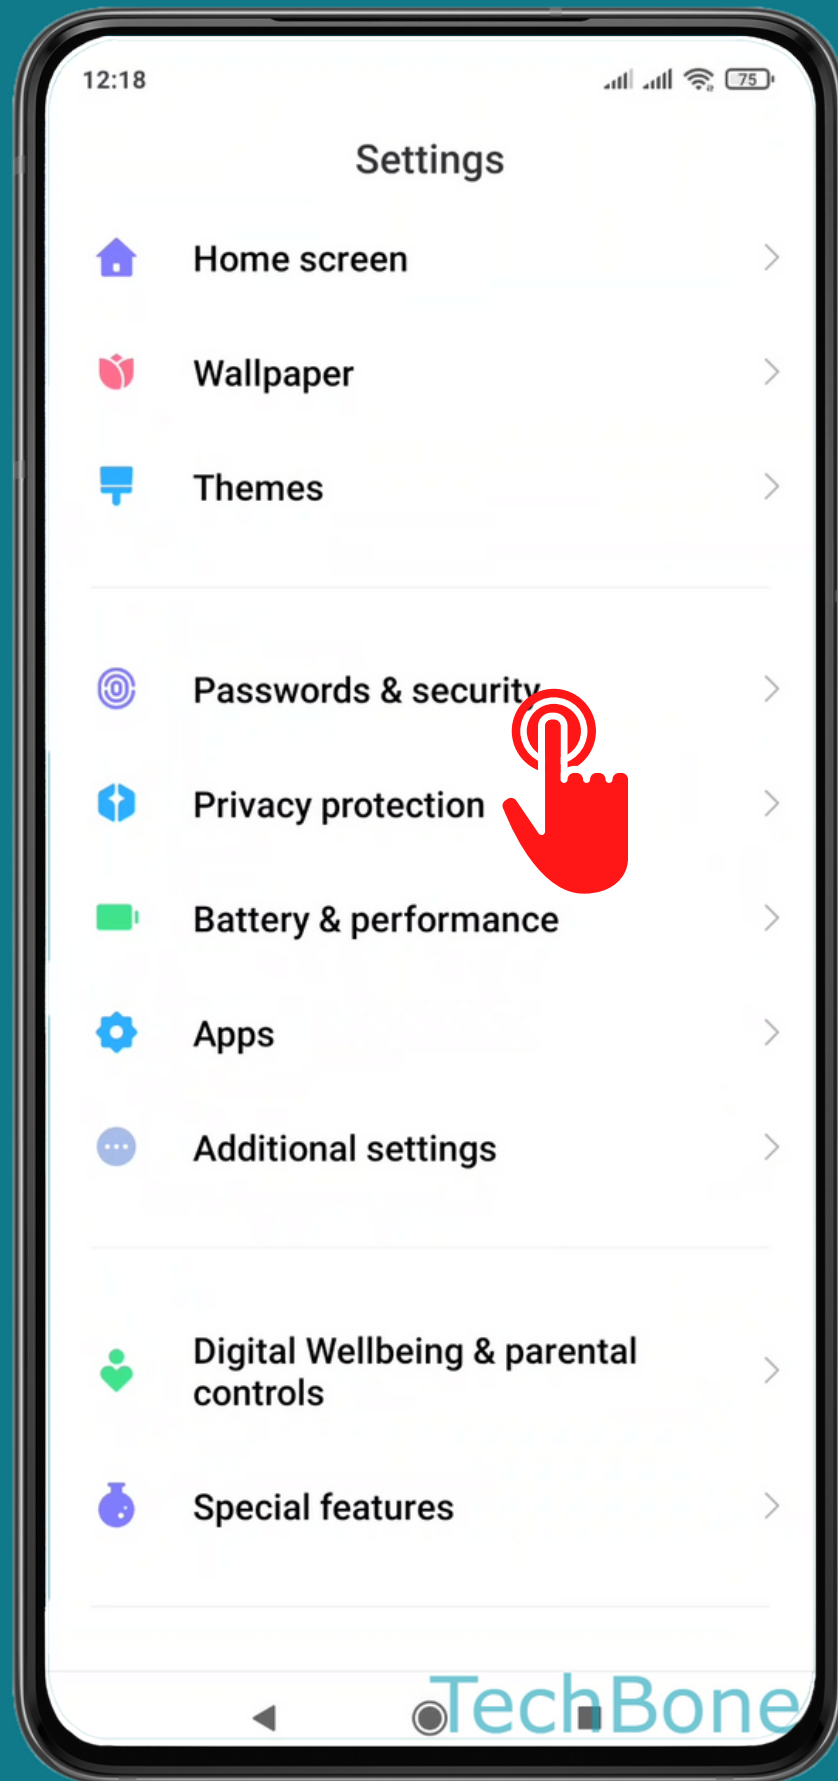

XIAOMI

Android 11 - MIUI 12

HOW TO SET UP FACE UNLOCK

Tap on **Settings**

Tap on Passwords & security

Tap on
Face unlock

Enter the current
Pattern, PIN or
Password

Tap on **Next** and follow the instructions on screen