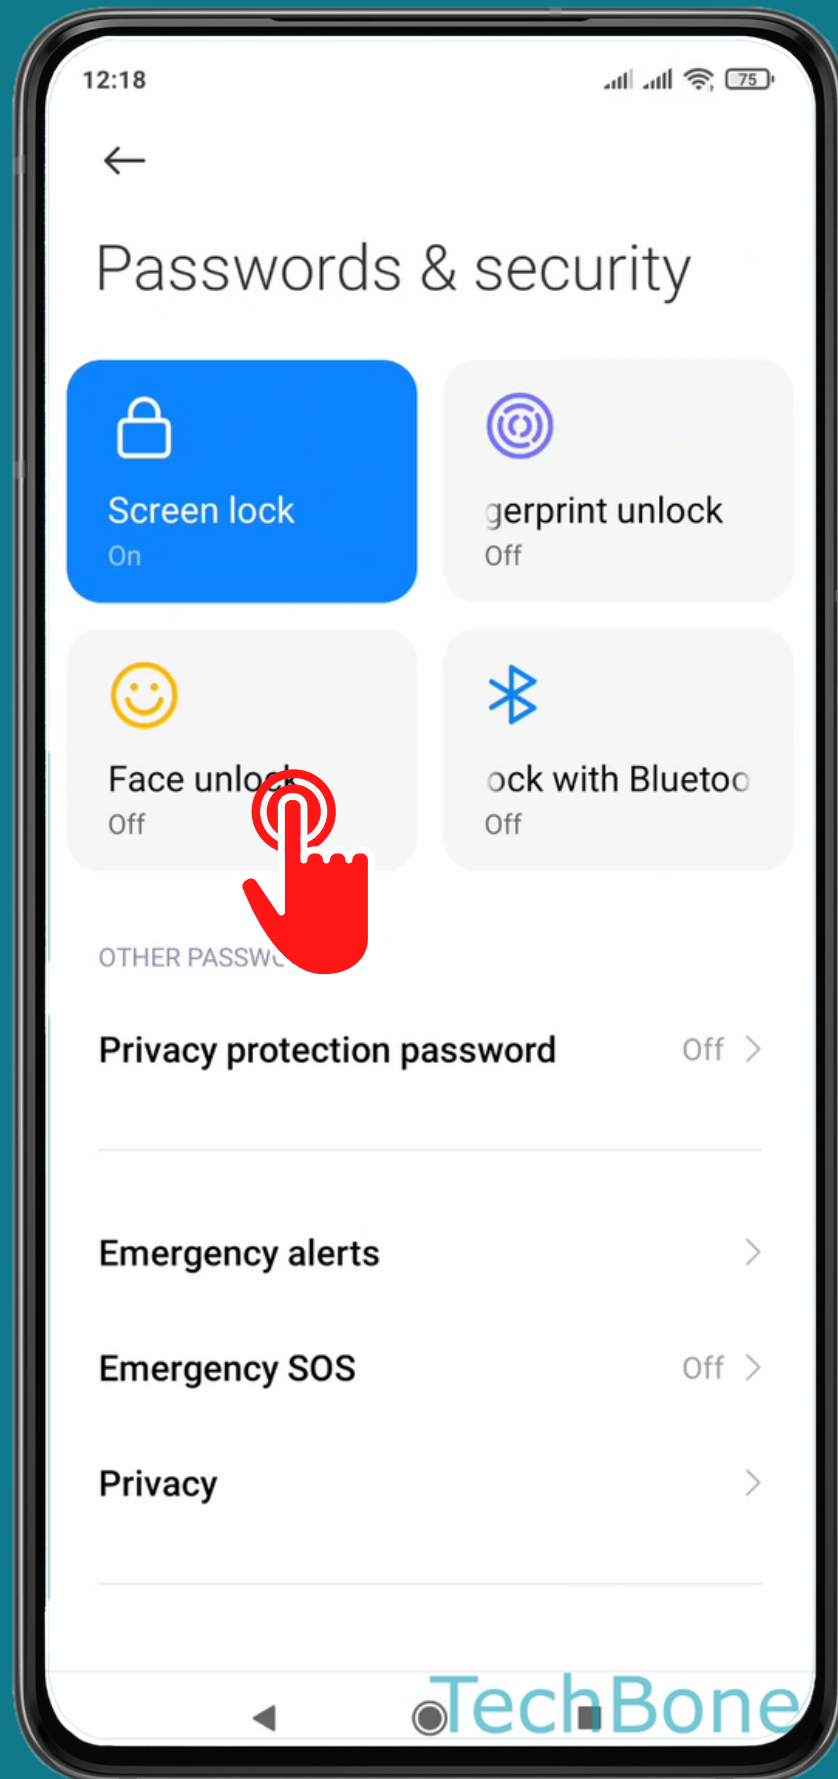

XIAOMI

Android 11 - MIUI 12

HOW TO SET UP FACE UNLOCK

Tap on **Settings**

Tap on Passwords & security

Tap on
Face unlock

Enter the current
Pattern, PIN or
Password

Tap on **Next** and follow the instructions on screen