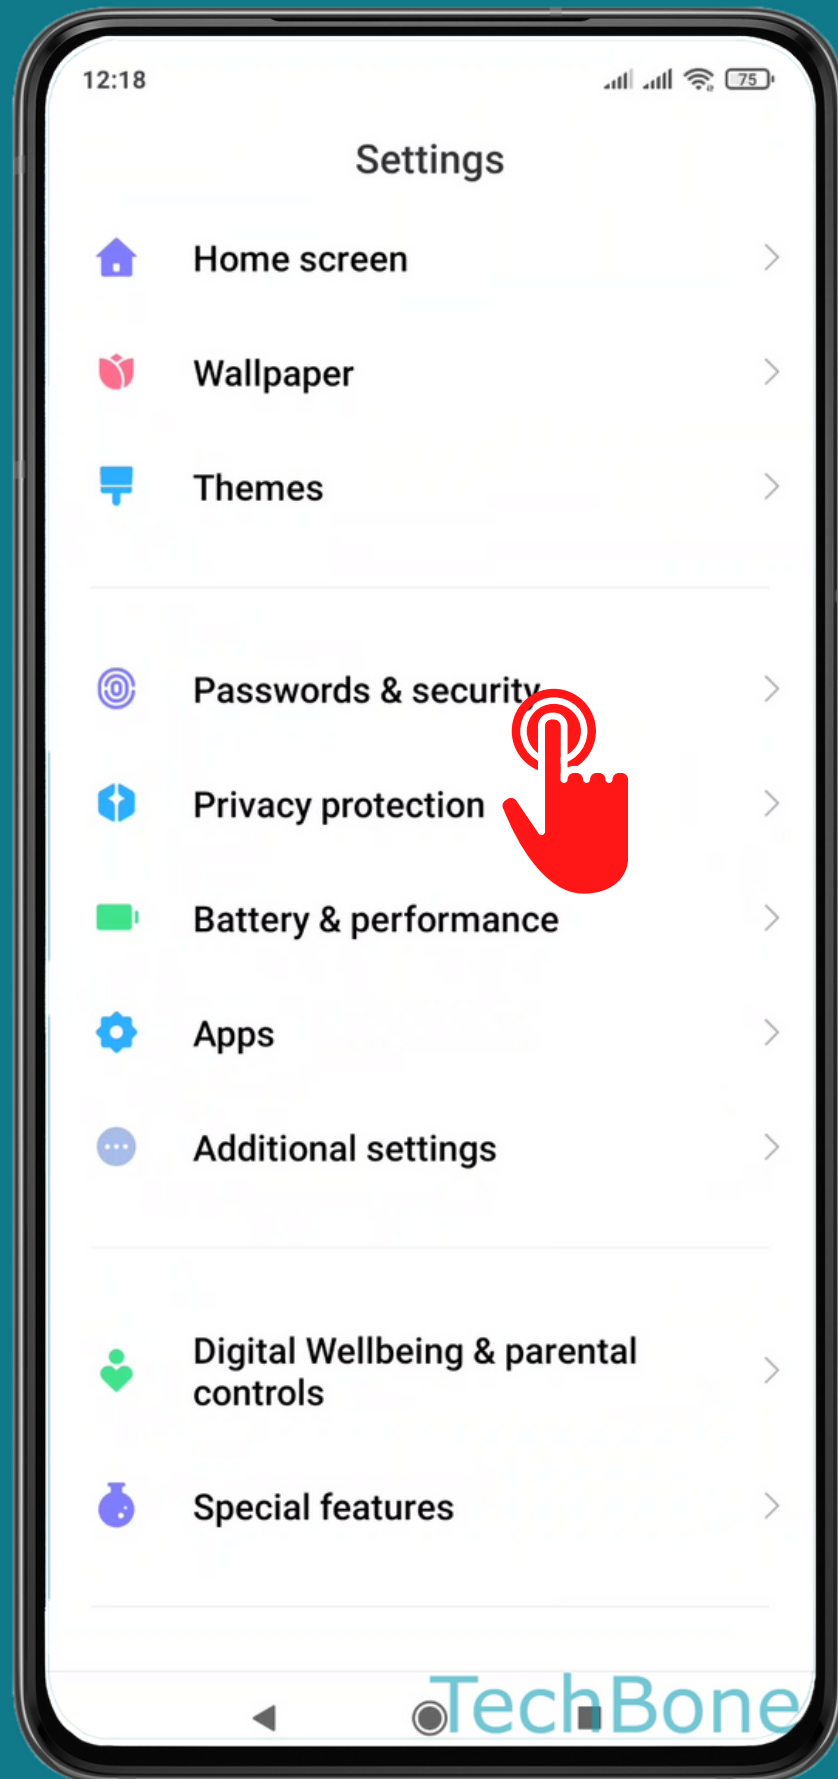

XIAOMI

Android 11 - MIUI 12

HOW TO SET UP FINGERPRINT UNLOCK

Tap on **Settings**

Tap on Passwords & security

Tap on Fingerprint unlock

Enter the current
Pattern, PIN or
Password

Place the **finger** on the **fingerprint sensor** and follow the instructions