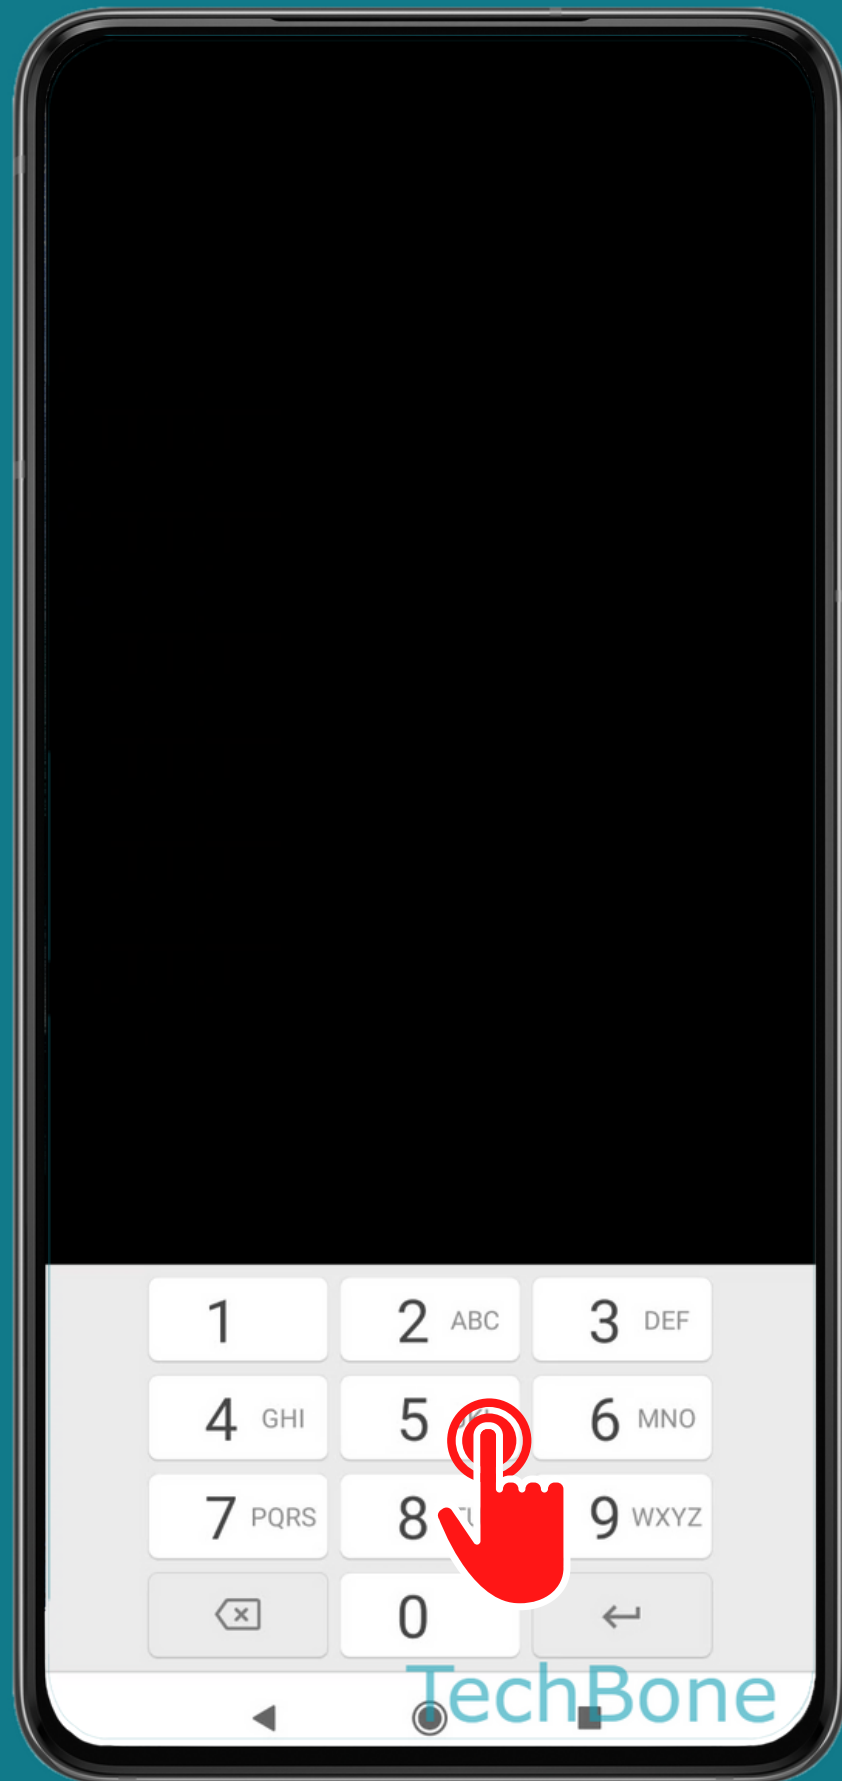

XIAOMI

Android 11 - MIUI 12

HOW TO SET UP FINGERPRINT UNLOCK

Tap on **Settings**

Tap on Passwords & security

Tap on Fingerprint unlock

Enter the current
Pattern, PIN or
Password

Place the **finger** on the **fingerprint sensor** and follow the instructions