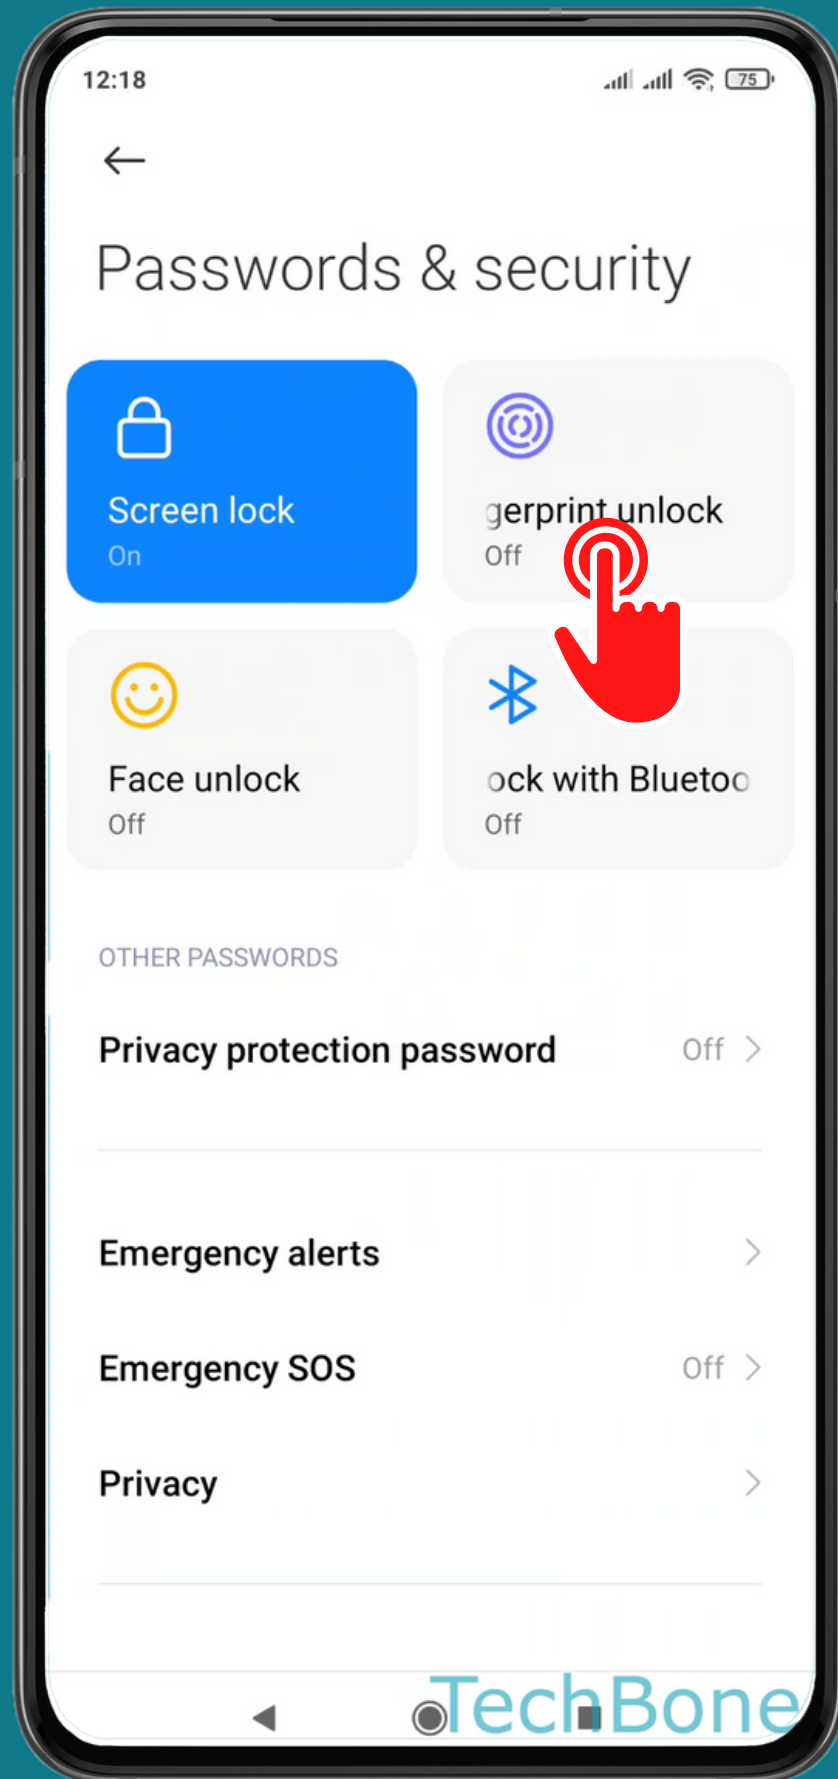

XIAOMI

Android 11 - MIUI 12

HOW TO SET UP FINGERPRINT UNLOCK

Tap on **Settings**

Tap on Passwords & security

Tap on Fingerprint unlock

Enter the current
Pattern, PIN or
Password

Place the **finger** on the **fingerprint sensor** and follow the instructions