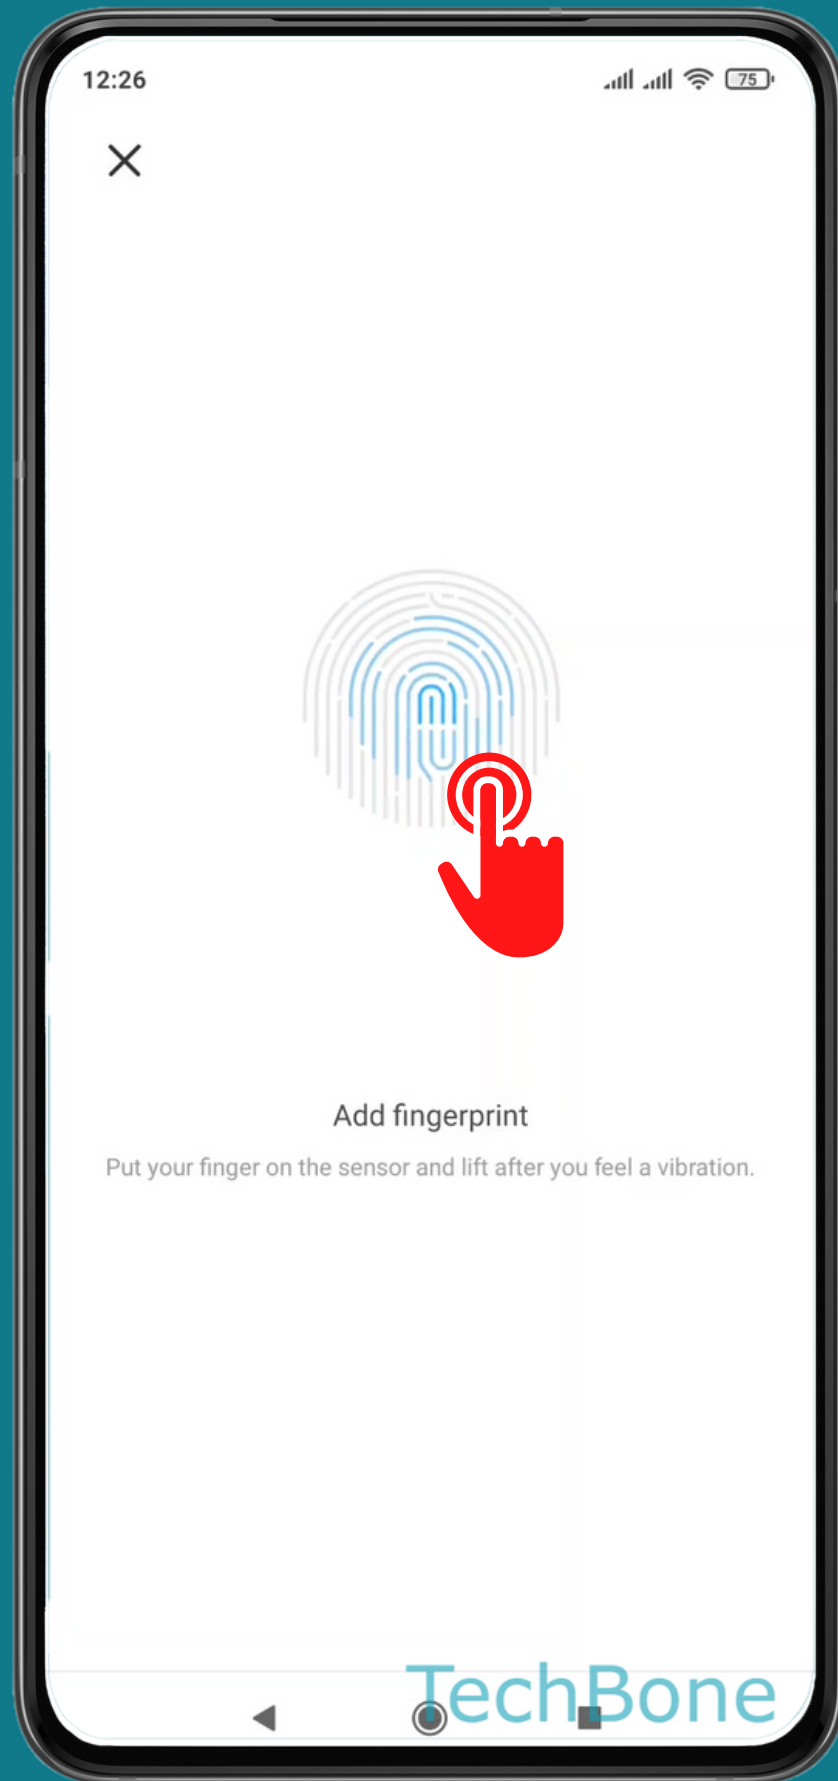

XIAOMI

Android 11 - MIUI 12

HOW TO SET UP FINGERPRINT UNLOCK

Tap on **Settings**

Tap on Passwords & security

Tap on Fingerprint unlock

Enter the current
Pattern, PIN or
Password

Place the **finger** on the **fingerprint sensor** and follow the instructions