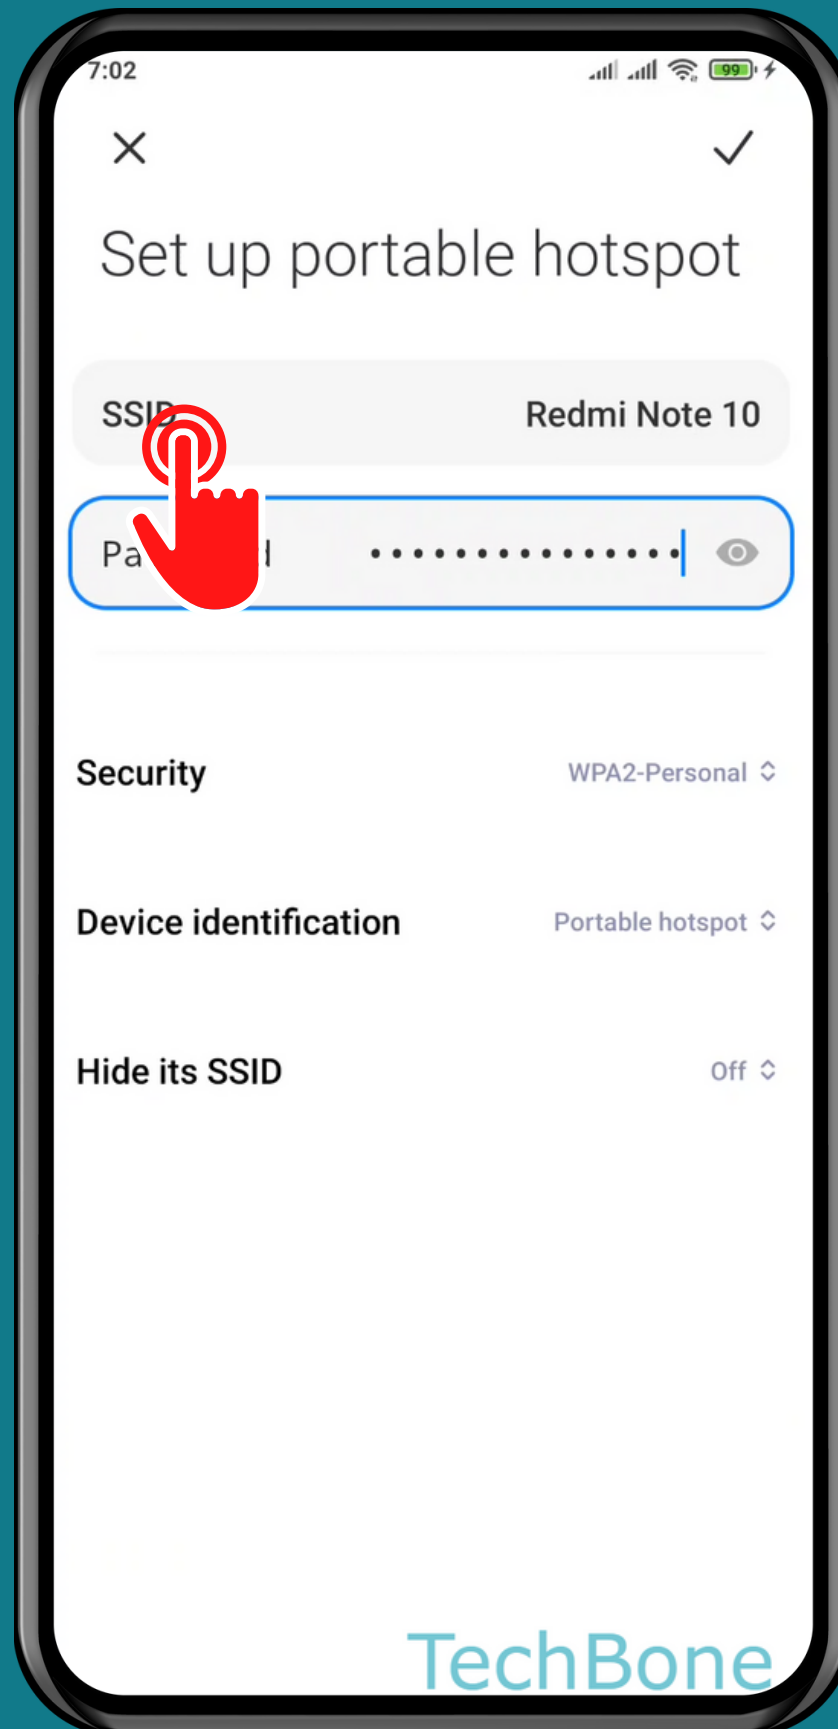

XIAOMI

Android 11 - MIUI 12

HOW TO SET UP PORTABLE WI-FI HOTSPOT

Tap on **Settings**

Tap on
Portable hotspot

Tap on
Set up portable hotspot

Enter the **SSID**, set a **Password** and other options

Tap on **Save**