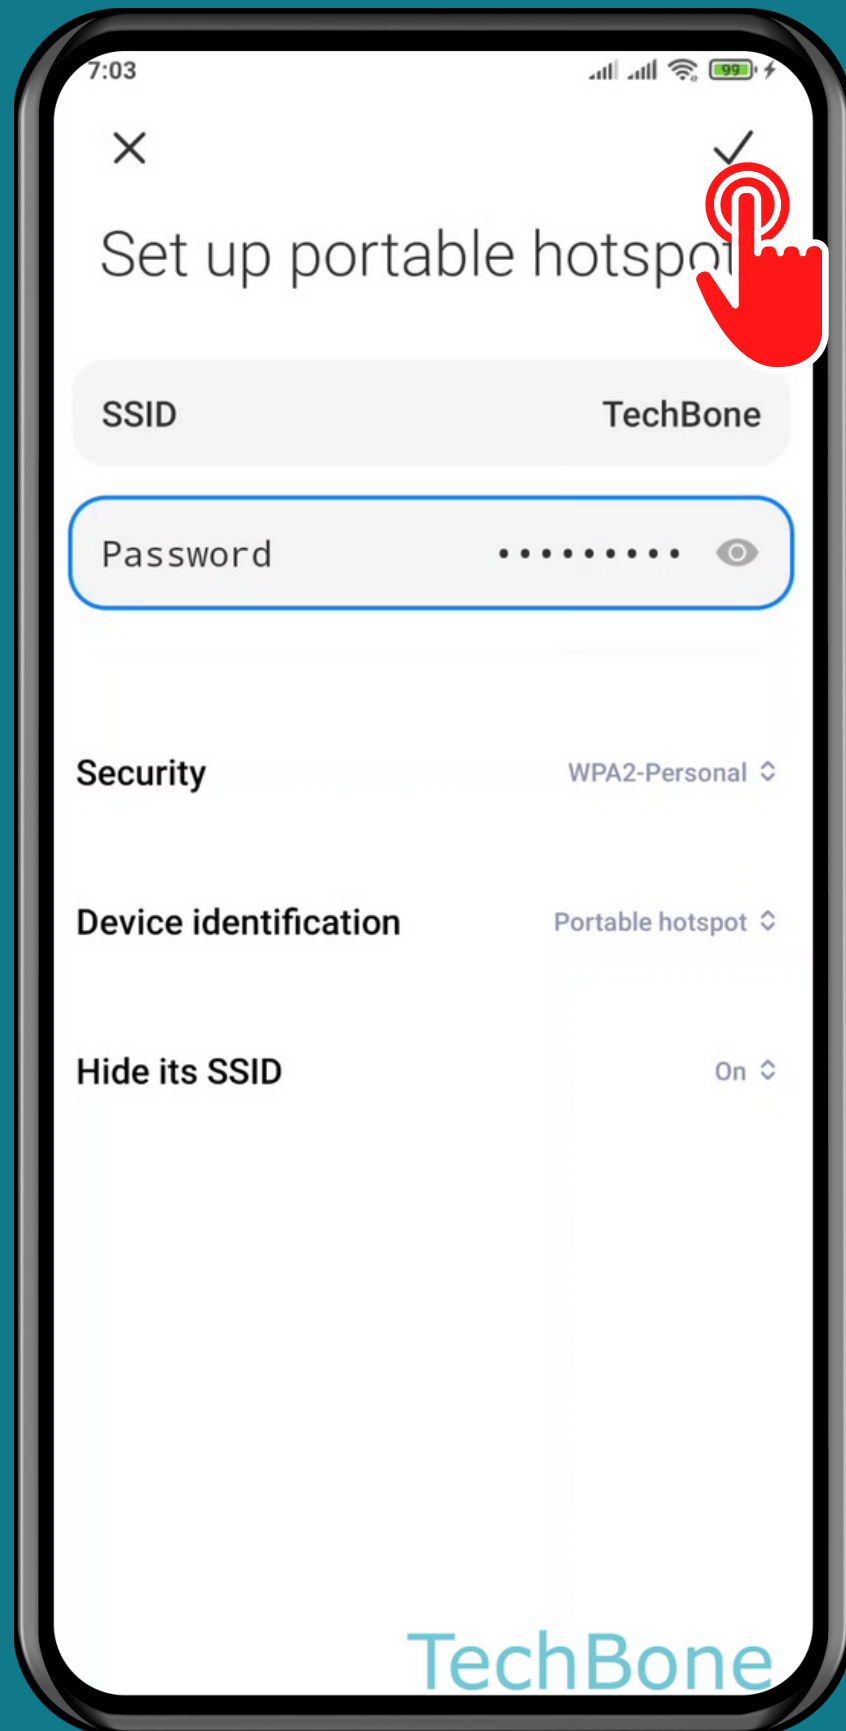

XIAOMI

Android 11 - MIUI 12

HOW TO SET UP PORTABLE WI-FI HOTSPOT

Tap on **Settings**

Tap on
Portable hotspot

Tap on
Set up portable hotspot

Enter the **SSID**, set a **Password** and other options

Tap on **Save**