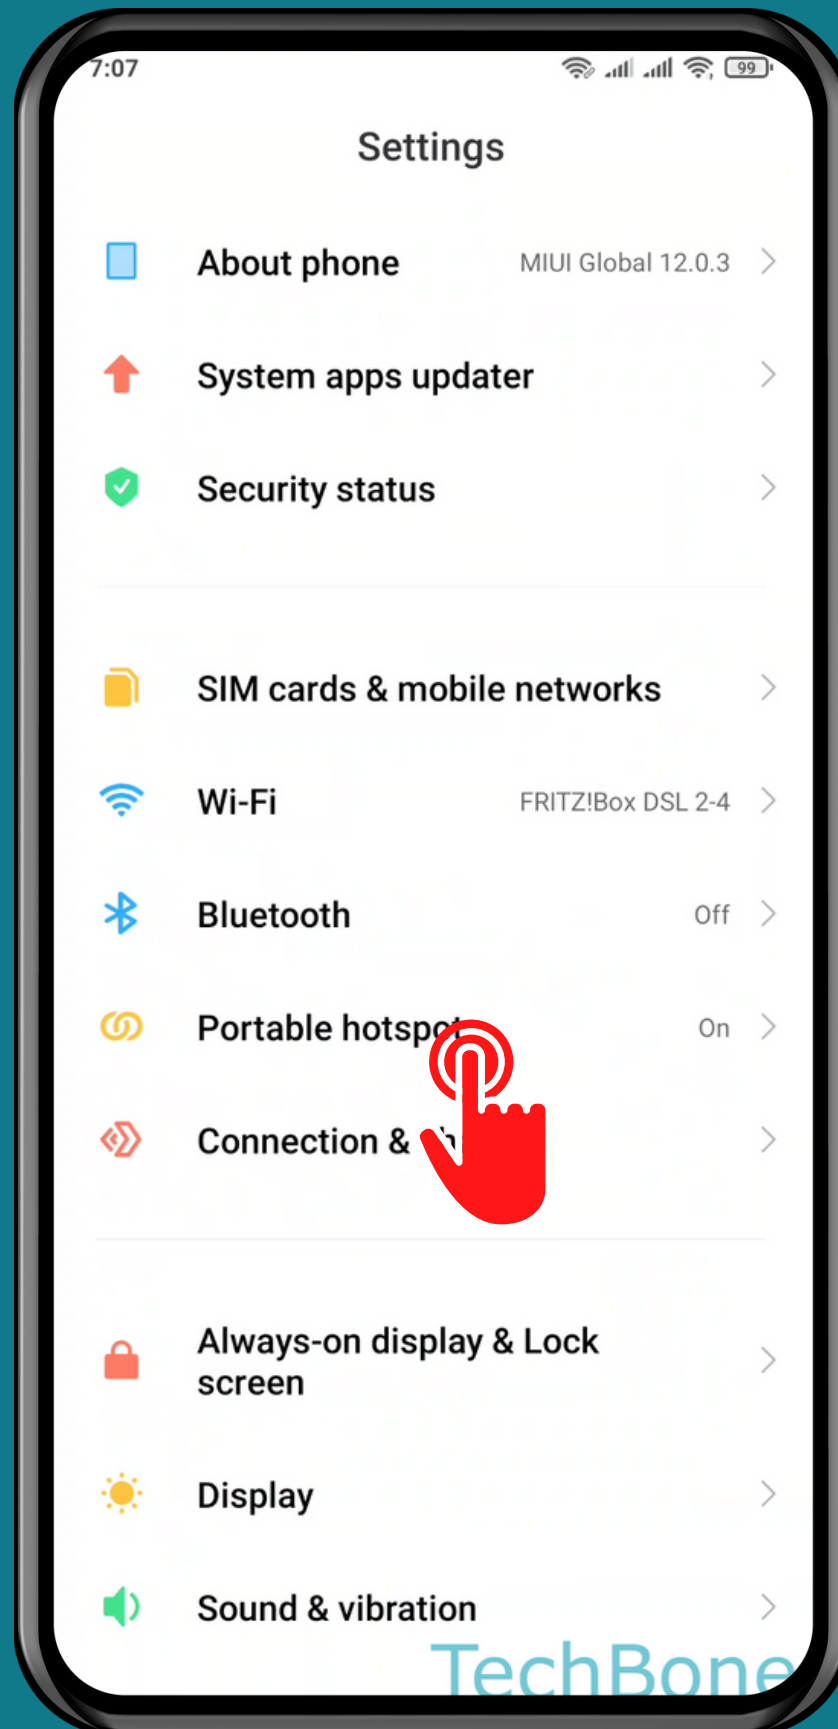

XIAOMI

Android 11 - MIUI 12

HOW TO SET UP PORTABLE WI-FI HOTSPOT

Tap on **Settings**

Tap on
Portable hotspot

Tap on
Set up portable hotspot

Enter the **SSID**, set a **Password** and other options

Tap on **Save**