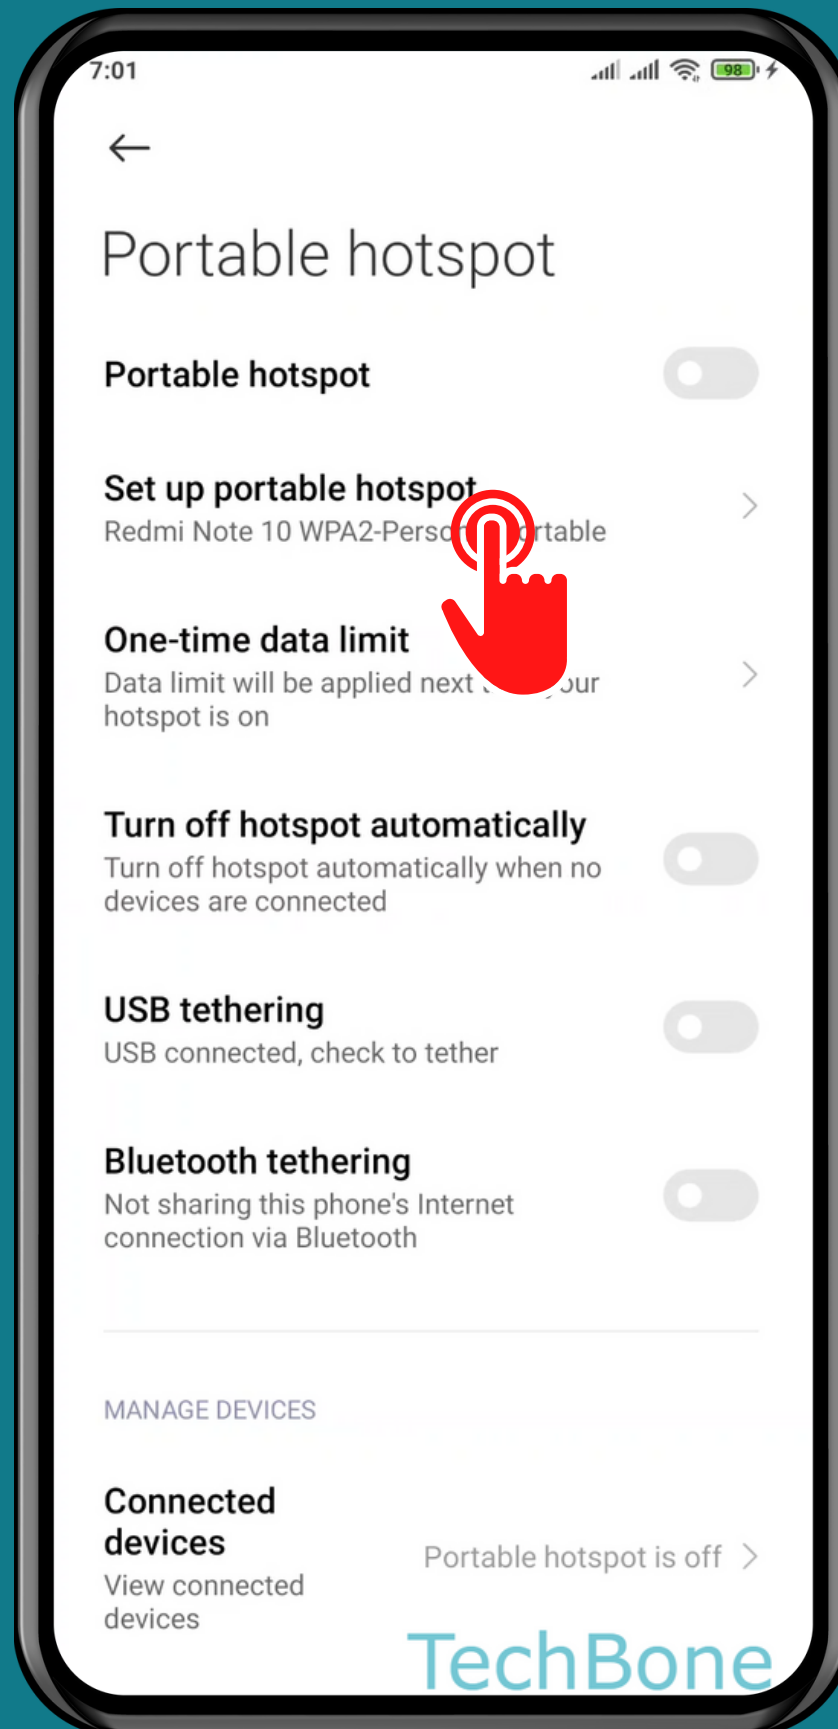

XIAOMI

Android 11 - MIUI 12

HOW TO SET UP PORTABLE WI-FI HOTSPOT

Tap on **Settings**

Tap on
Portable hotspot

Tap on
Set up portable hotspot

Enter the **SSID**, set a **Password** and other options

Tap on **Save**