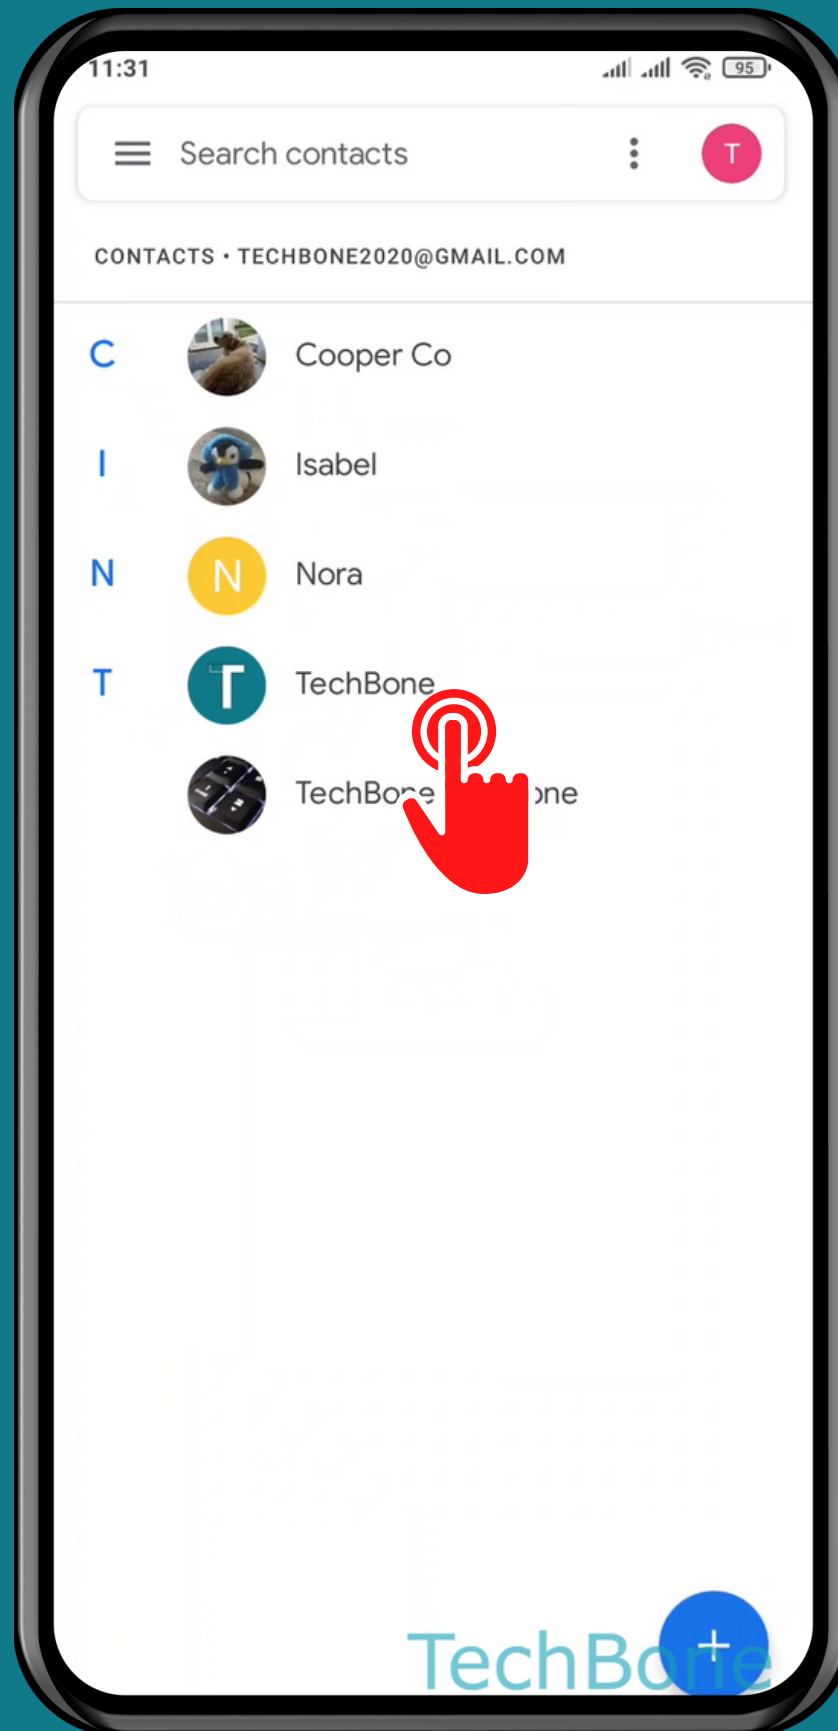

XIAOMI

Contacts - Android 11 - MIUI 12

HOW TO SHARE A CONTACT

Tap on Contacts

Choose a Contact

Open the Menu

Tap on Share

Select the **Contact**
details and tap
Continue

Choose an **App** to share the contact

Done!