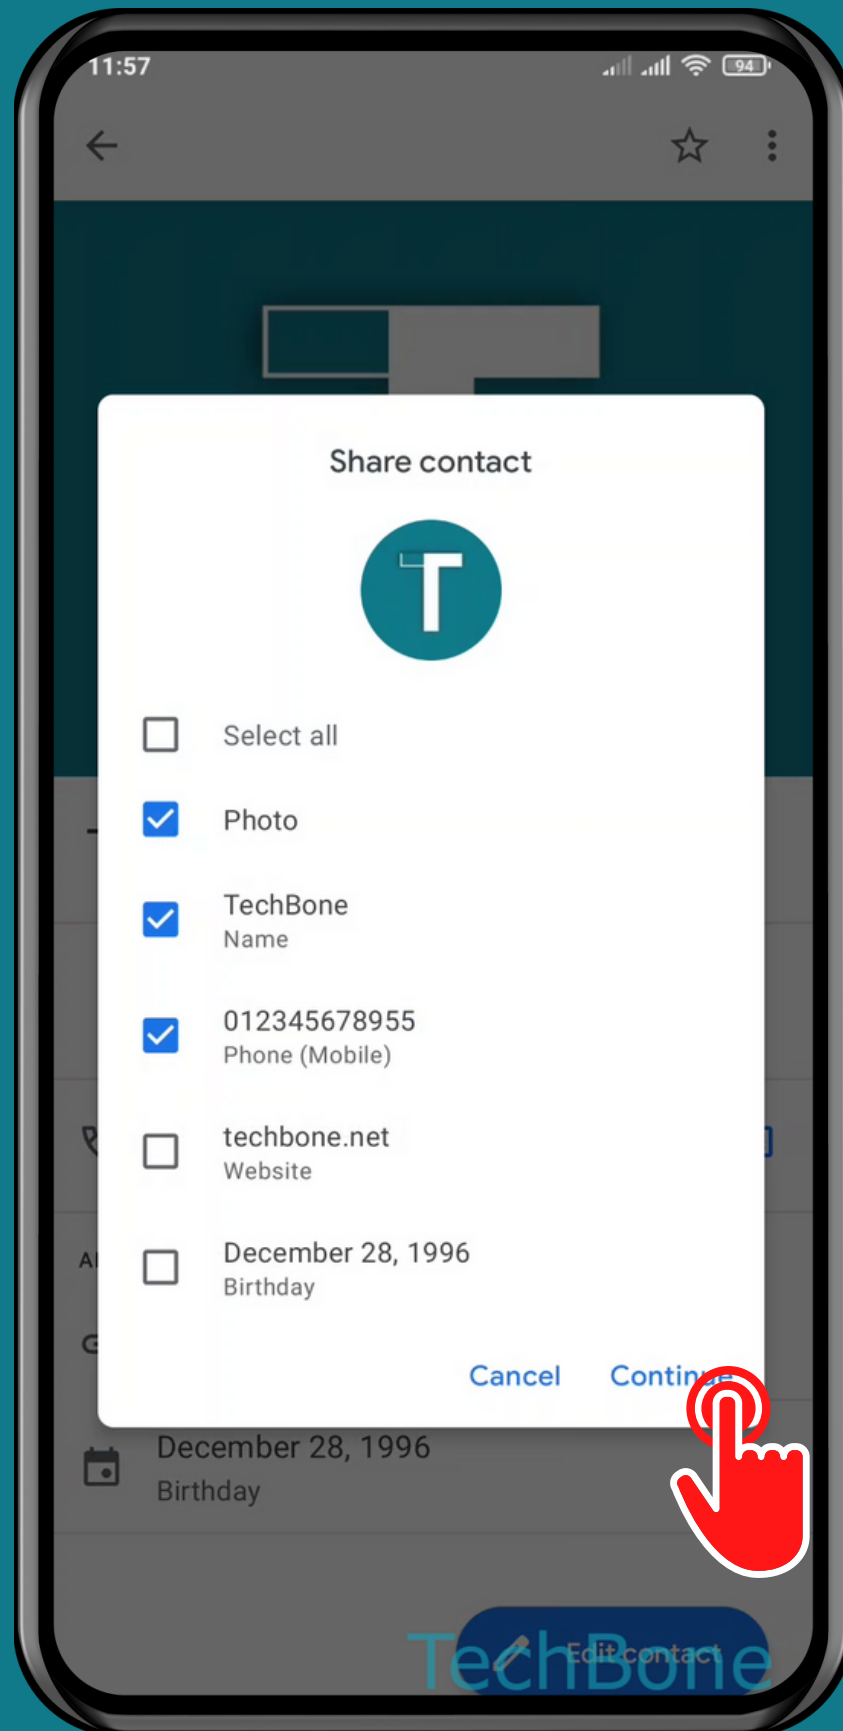

XIAOMI

Contacts - Android 11 - MIUI 12

HOW TO SHARE A CONTACT

Tap on Contacts

Choose a Contact

Open the Menu

Tap on Share

Select the **Contact**
details and tap
Continue

Choose an **App** to share the contact

Done!