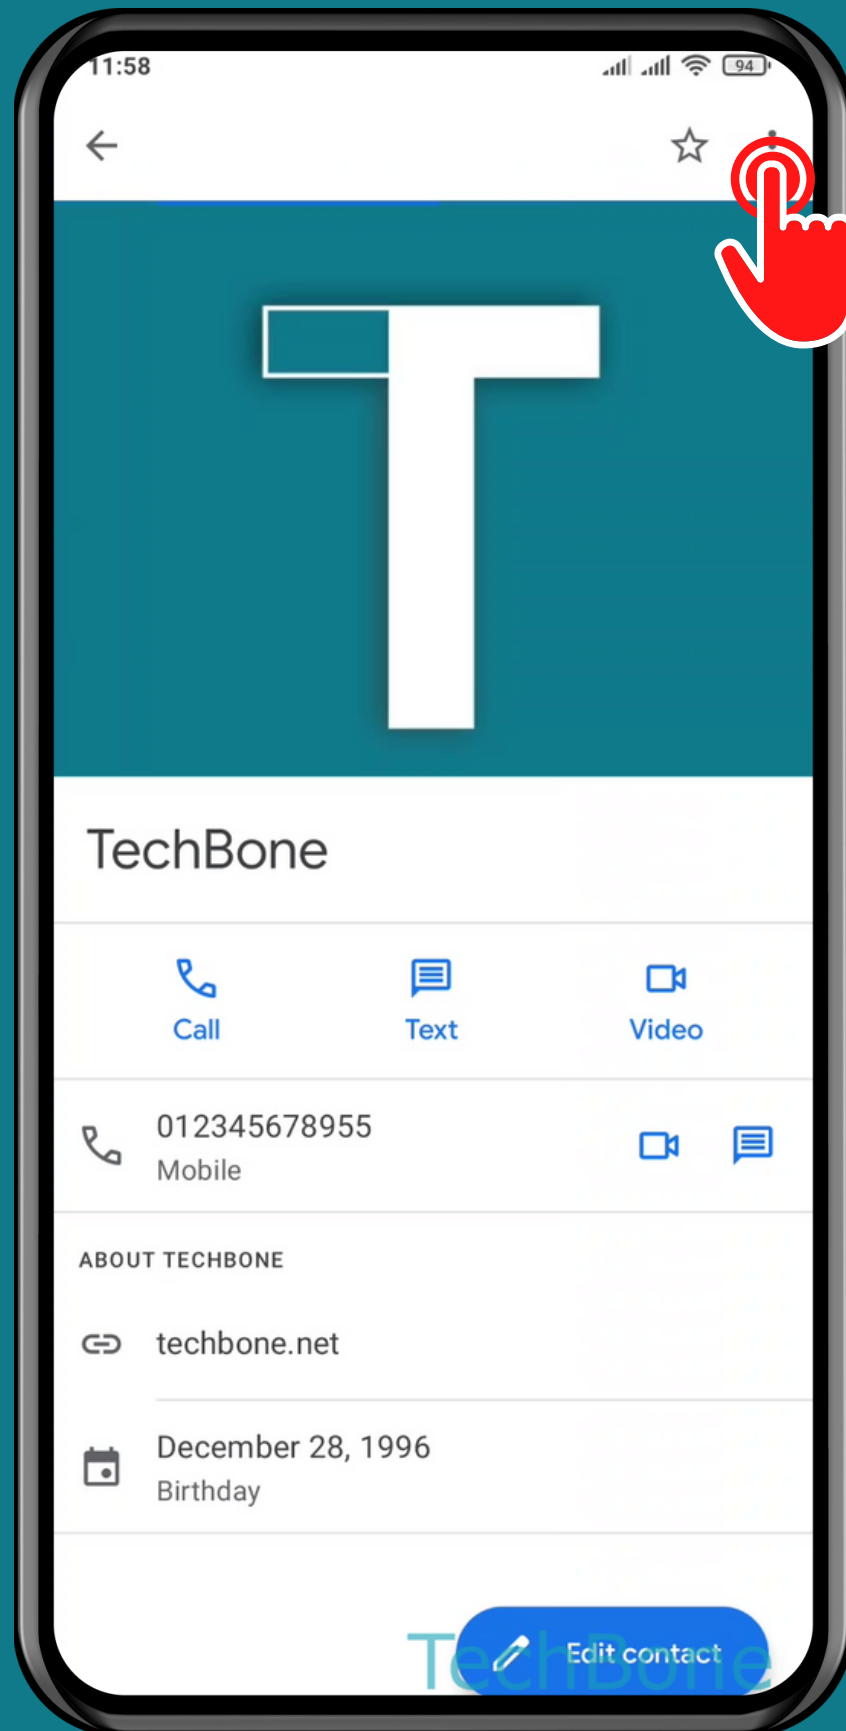

XIAOMI

Contacts - Android 11 - MIUI 12

HOW TO SHARE A CONTACT

Tap on Contacts

Choose a Contact

Open the Menu

Tap on Share

Select the **Contact**
details and tap
Continue

Choose an **App** to share the contact

Done!