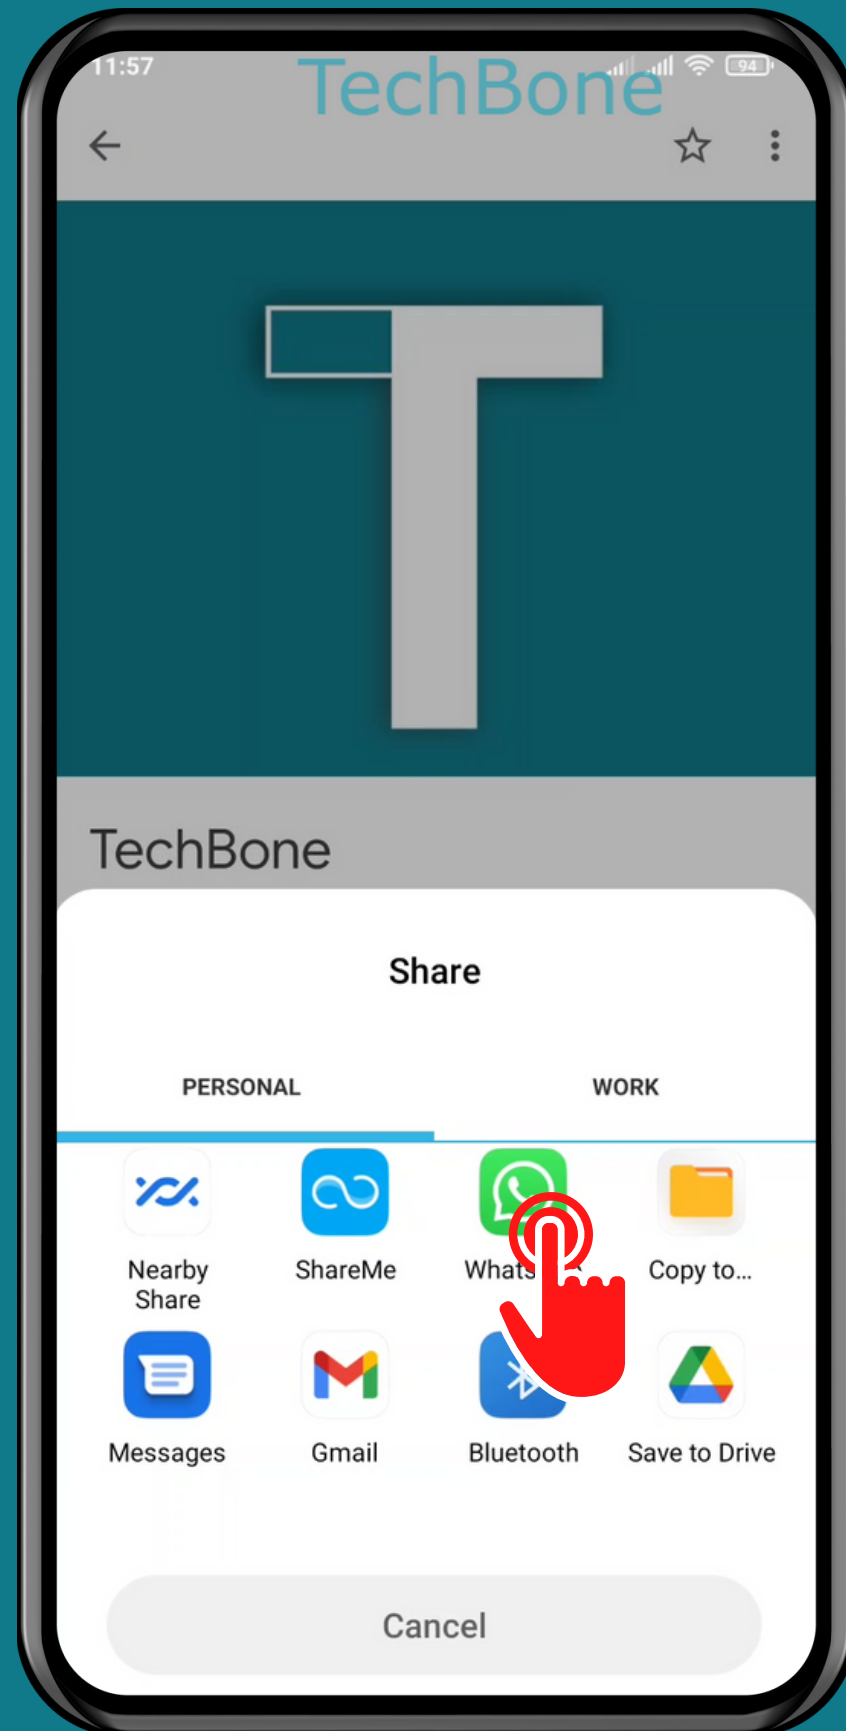

XIAOMI

Contacts - Android 11 - MIUI 12

HOW TO SHARE A CONTACT

Tap on Contacts

Choose a Contact

Open the Menu

Tap on Share

Select the **Contact**
details and tap
Continue

Choose an **App** to share the contact

Done!