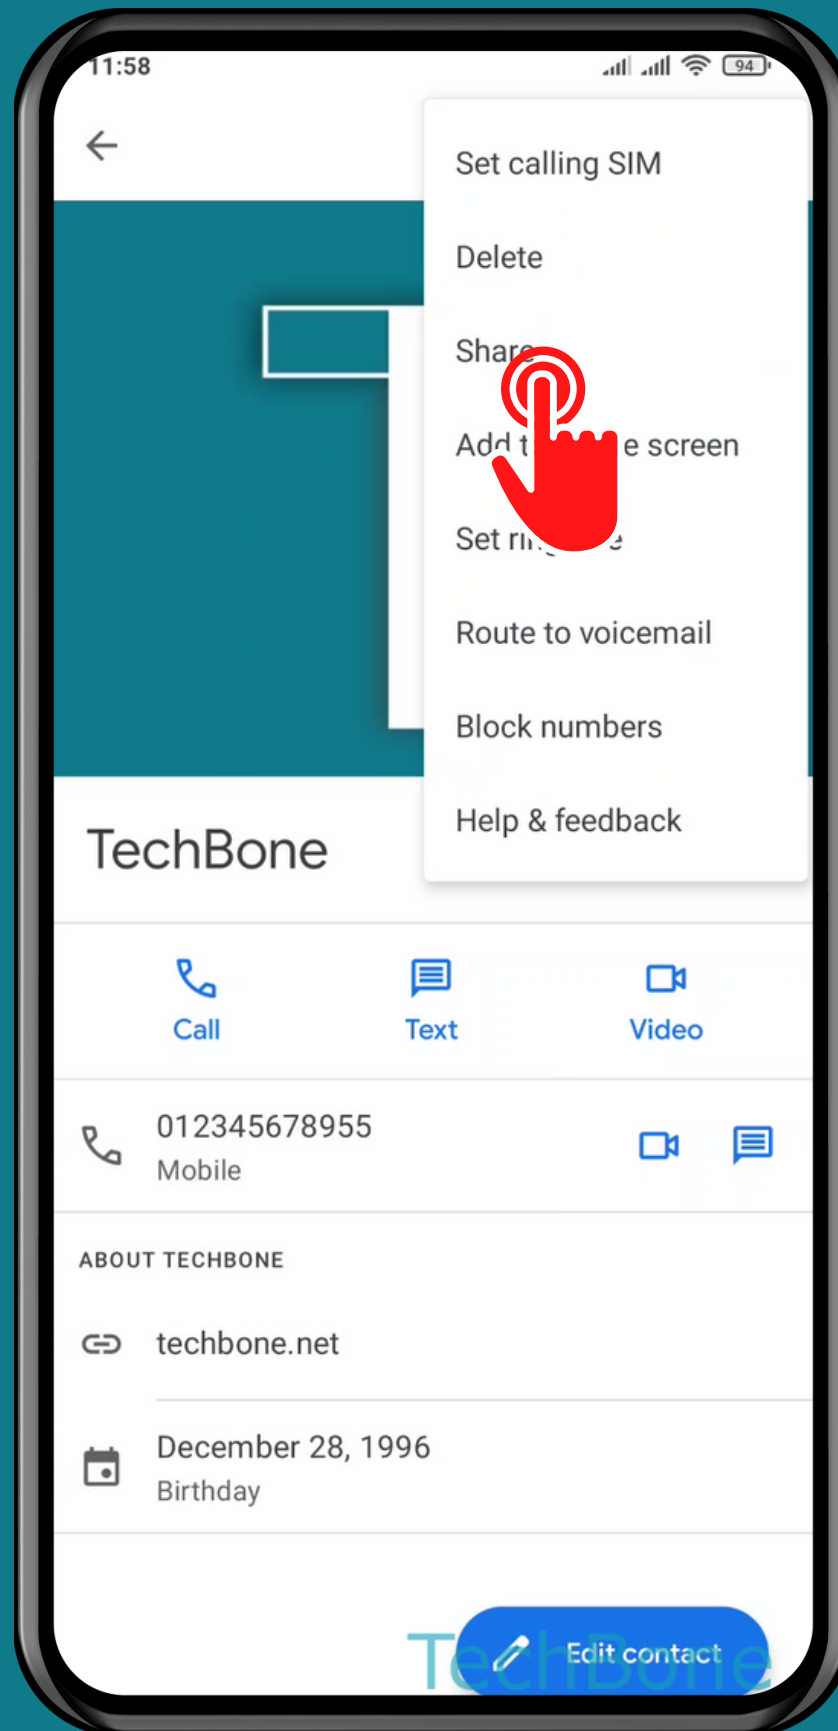

XIAOMI

Contacts - Android 11 - MIUI 12

HOW TO SHARE A CONTACT

Tap on Contacts

Choose a Contact

Open the Menu

Tap on Share

Select the **Contact**
details and tap
Continue

Choose an **App** to share the contact

Done!