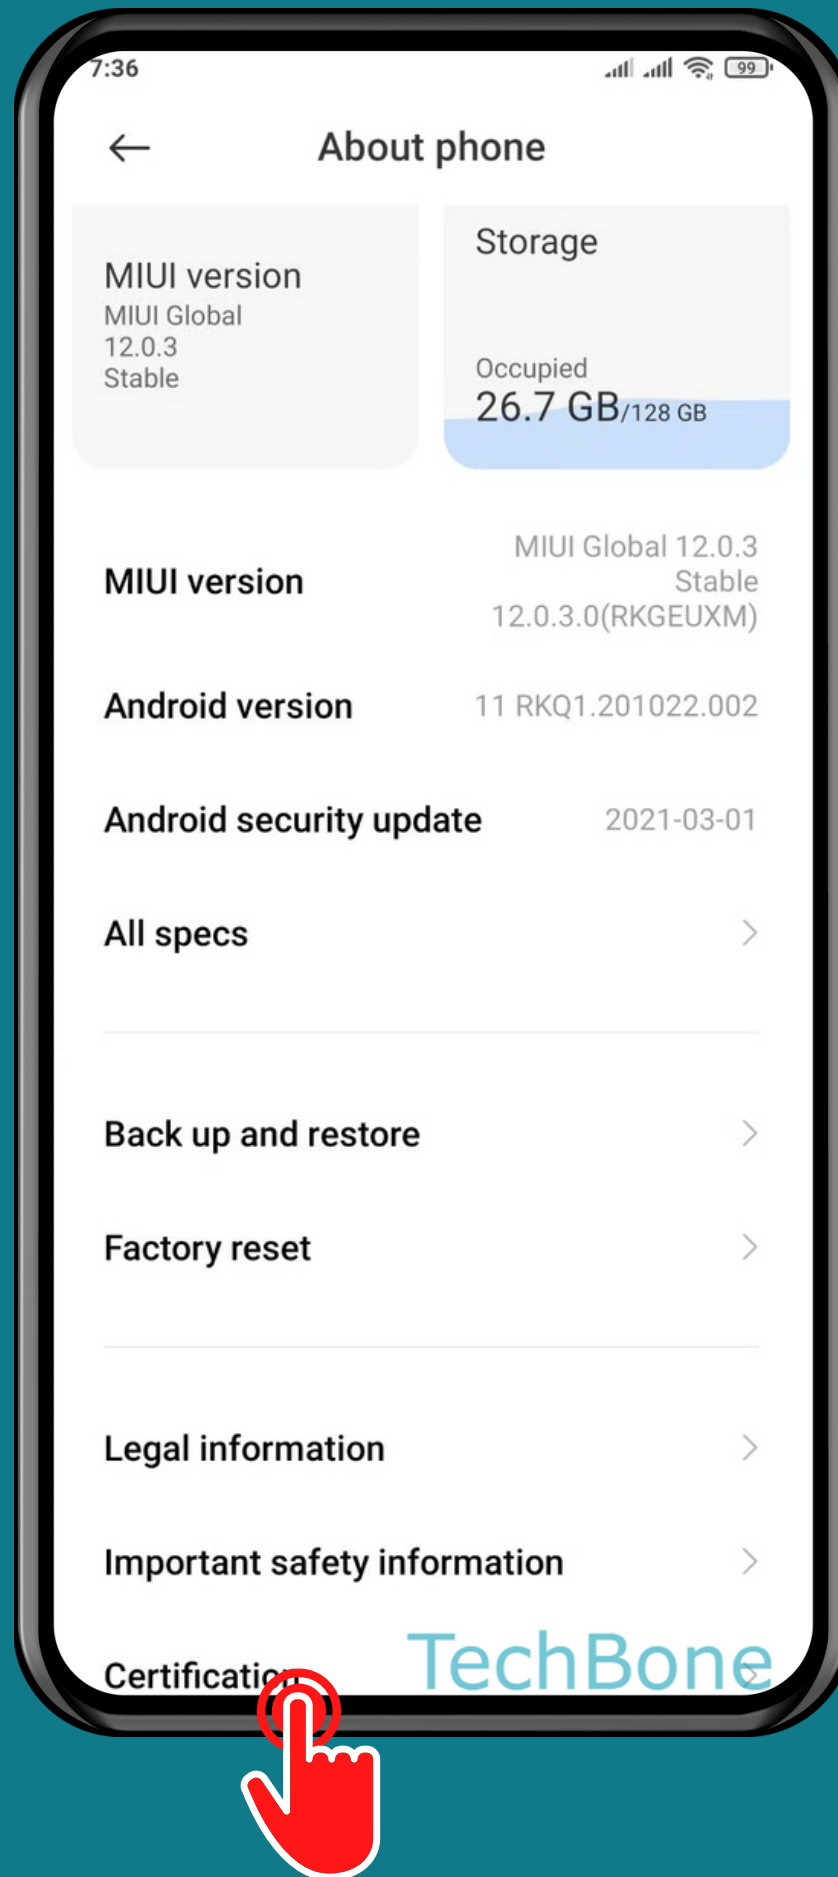

XIAOMI

Android 11 - MIUI 12

HOW TO SHOW DEVICE CERTIFICATION

Tap on **Settings**

Tap on
About phone

Tap on Certification

Done!