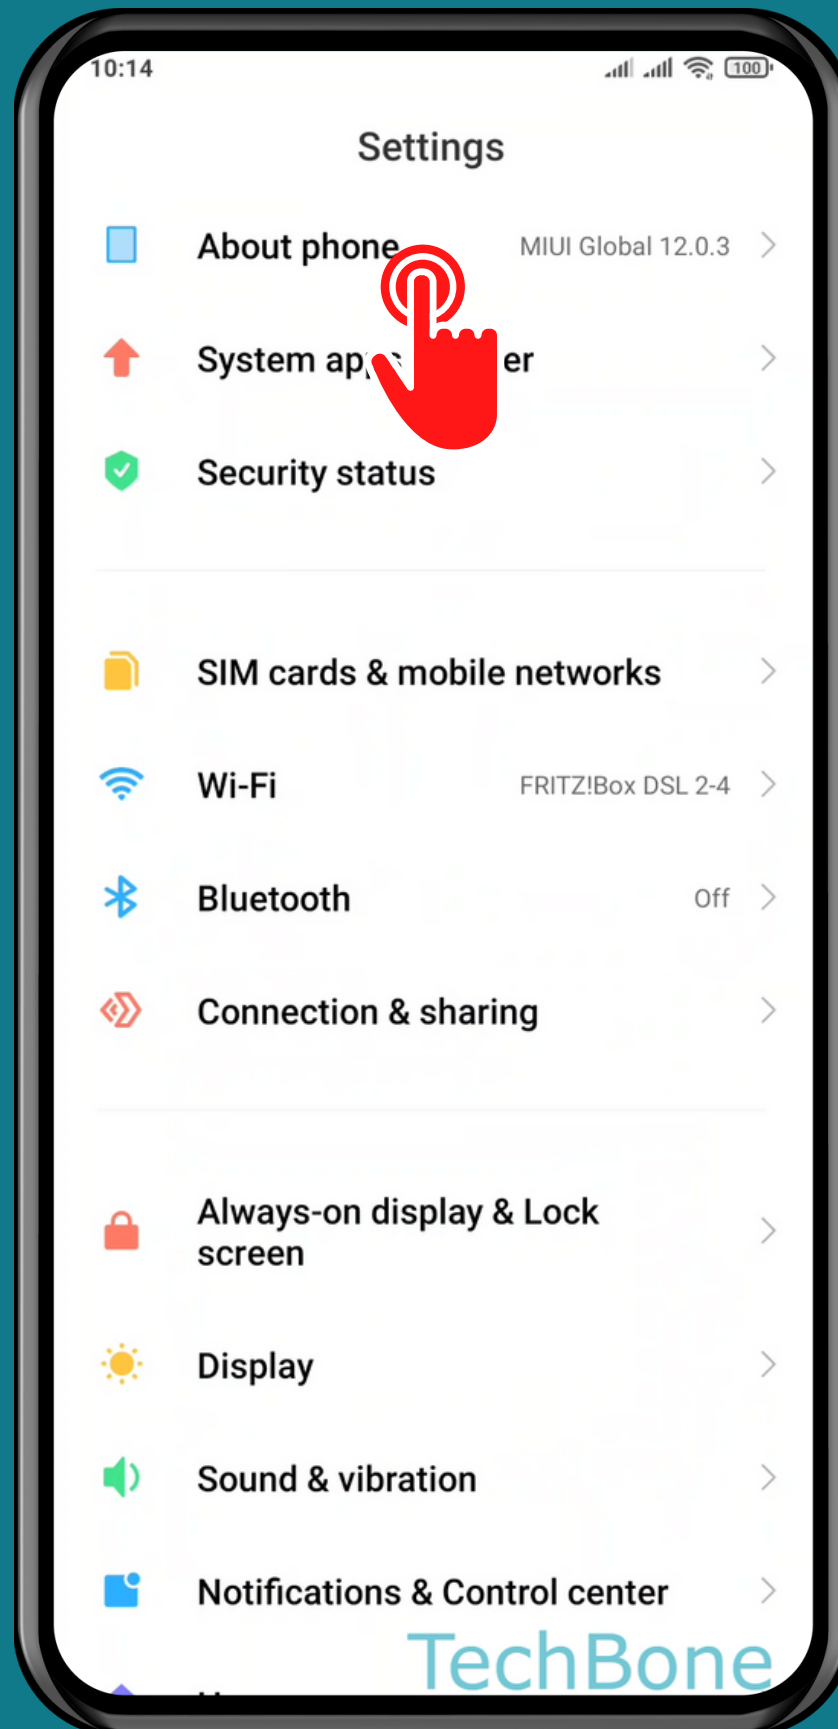

XIAOMI

Android 11 - MIUI 12

HOW TO SHOW DEVICE CERTIFICATION

Tap on **Settings**

Tap on
About phone

Tap on Certification

Done!