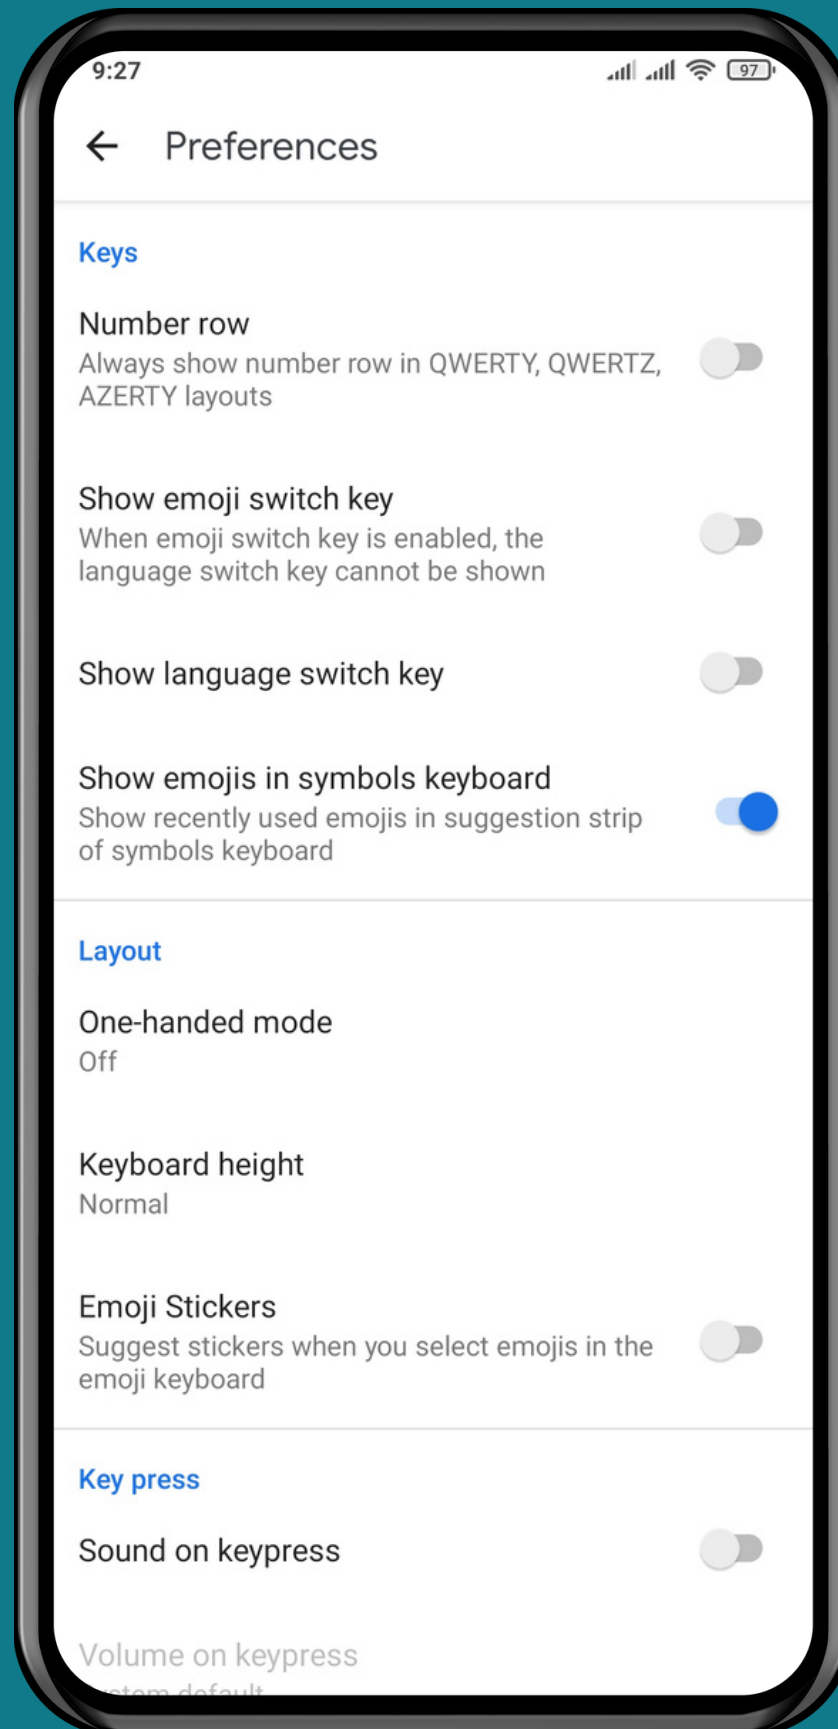

XIAOMI

Android 11 - MIUI 12

HOW TO SHOW EMOJIS IN SYMBOLS KEYBOARD

Tap on **Settings**

Tap on Additional settings

Tap on Languages & input

Tap on
Manage keyboards

Tap on **Settings**

Tap on Preferences

Turn On/Off Show emojis in symbols keyboard

Done!