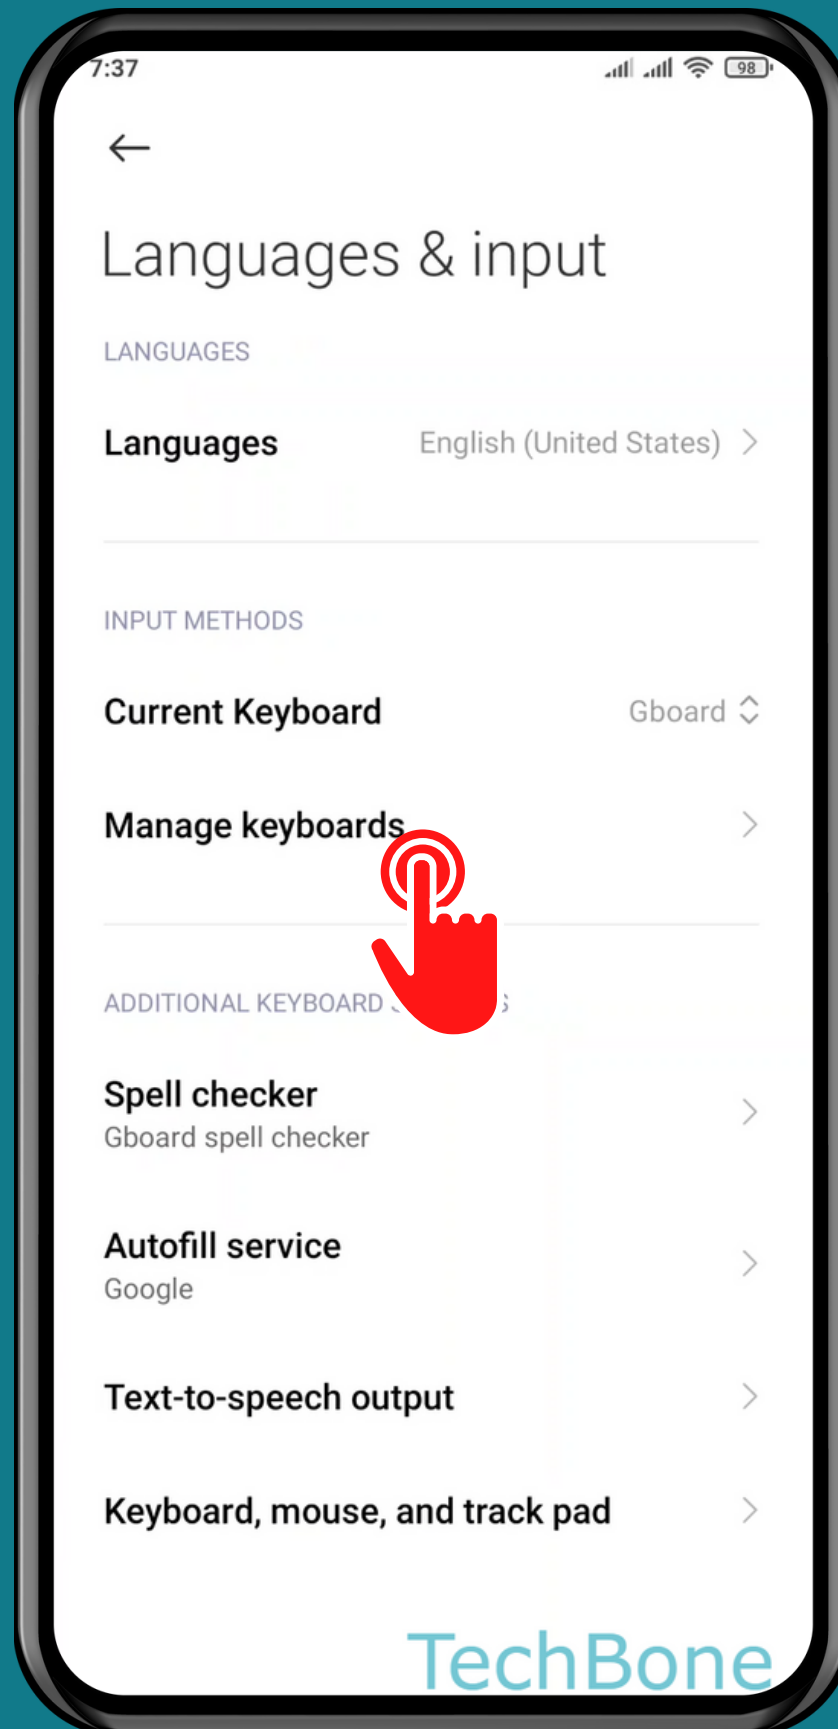

XIAOMI

Android 11 - MIUI 12

HOW TO SHOW EMOJIS IN SYMBOLS KEYBOARD

Tap on **Settings**

Tap on Additional settings

Tap on Languages & input

Tap on
Manage keyboards

Tap on **Settings**

Tap on Preferences

Turn On/Off Show emojis in symbols keyboard

Done!