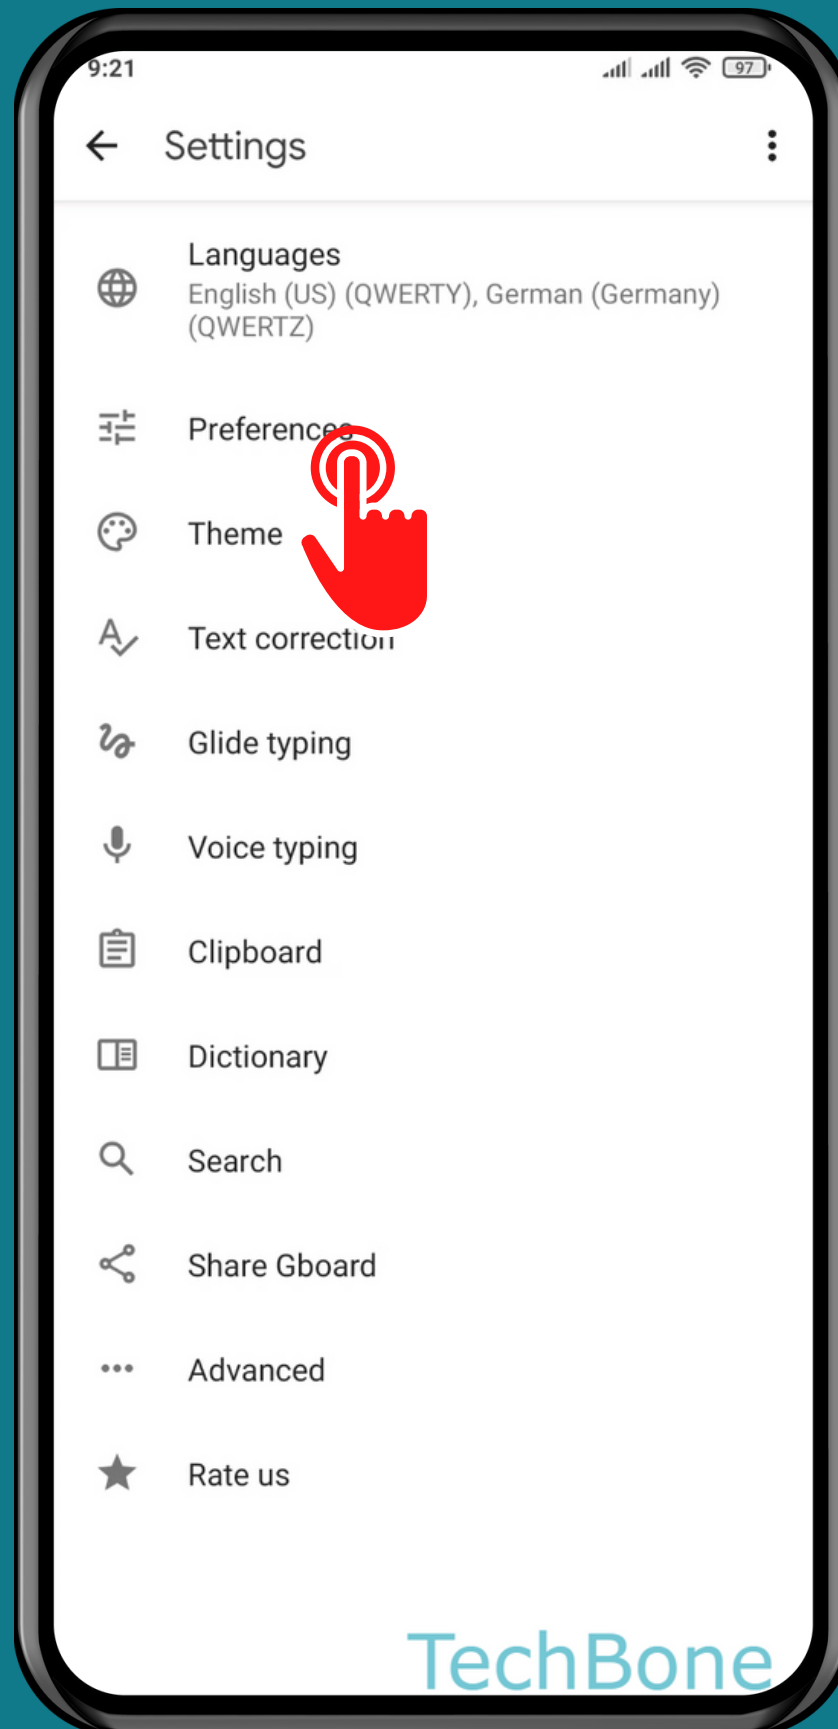

XIAOMI

Android 11 - MIUI 12

HOW TO SHOW EMOJIS IN SYMBOLS KEYBOARD

Tap on **Settings**

Tap on Additional settings

Tap on Languages & input

Tap on
Manage keyboards

Tap on **Settings**

Tap on Preferences

Turn On/Off Show emojis in symbols keyboard

Done!