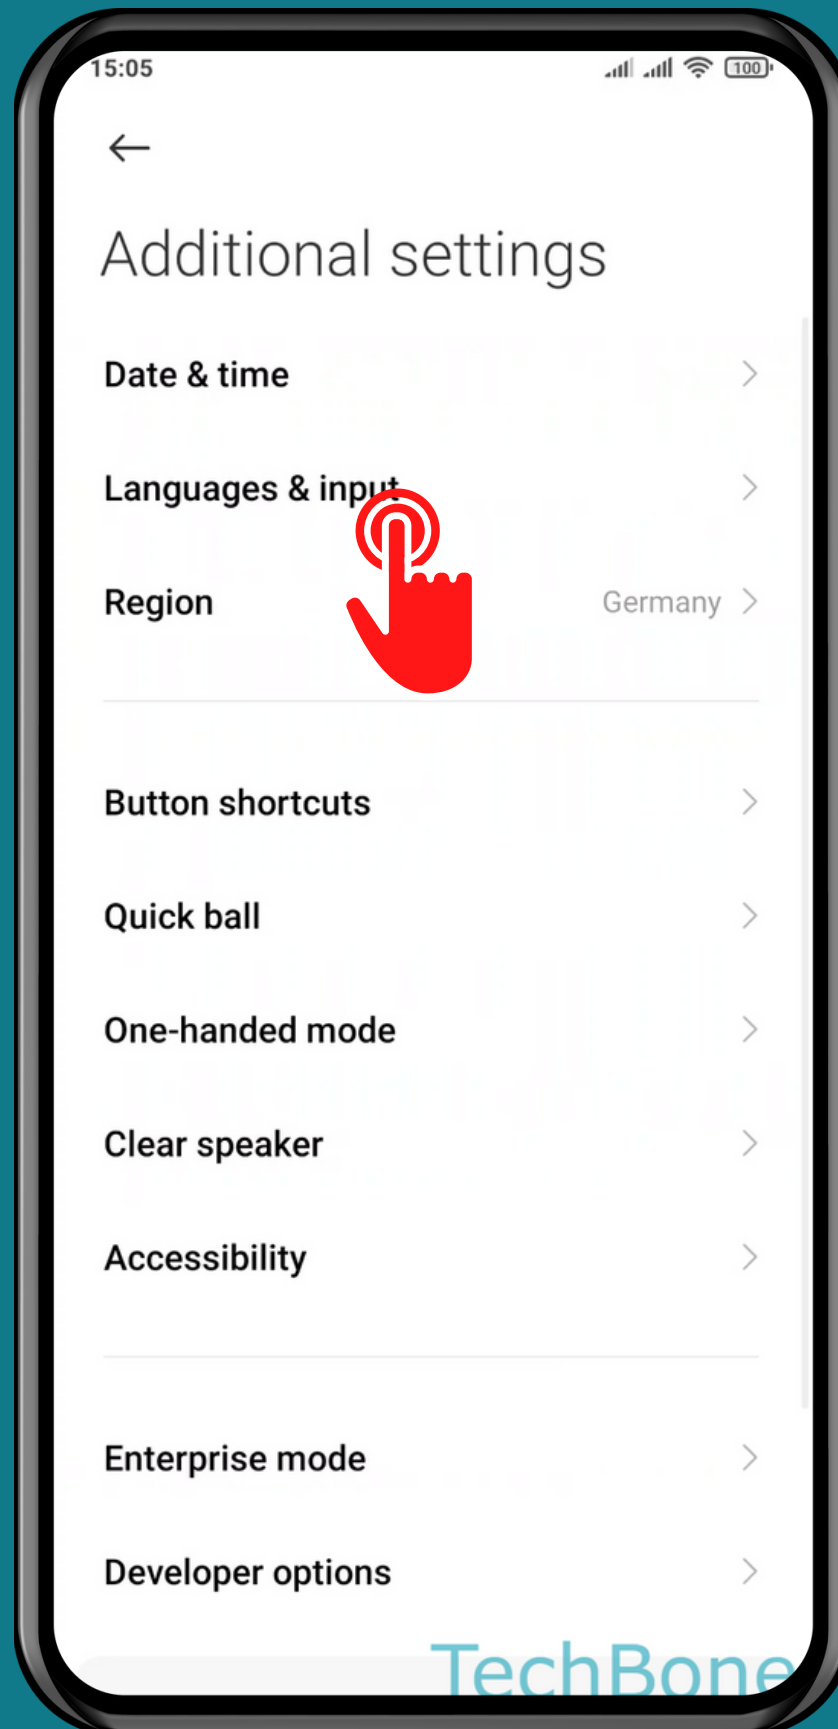

XIAOMI

Android 11 - MIUI 12

HOW TO SHOW EMOJIS IN SYMBOLS KEYBOARD

Tap on **Settings**

Tap on Additional settings

Tap on Languages & input

Tap on
Manage keyboards

Tap on **Settings**

Tap on Preferences

Turn On/Off Show emojis in symbols keyboard

Done!