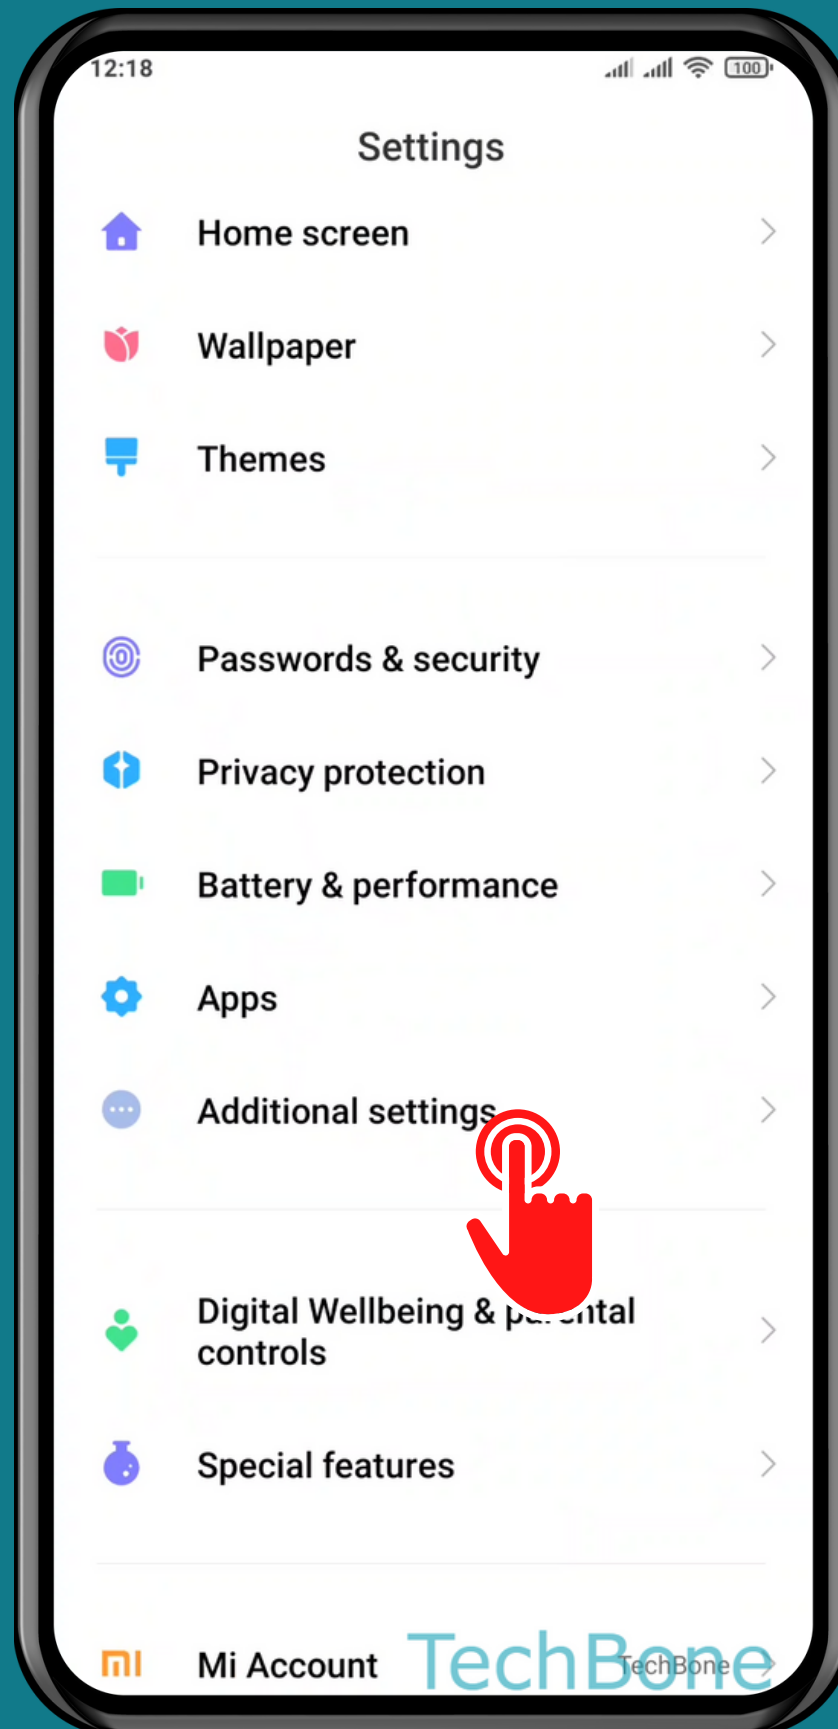

XIAOMI

Android 11 - MIUI 12

HOW TO SHOW EMOJIS IN SYMBOLS KEYBOARD

Tap on **Settings**

Tap on Additional settings

Tap on Languages & input

Tap on
Manage keyboards

Tap on **Settings**

Tap on Preferences

Turn On/Off Show emojis in symbols keyboard

Done!