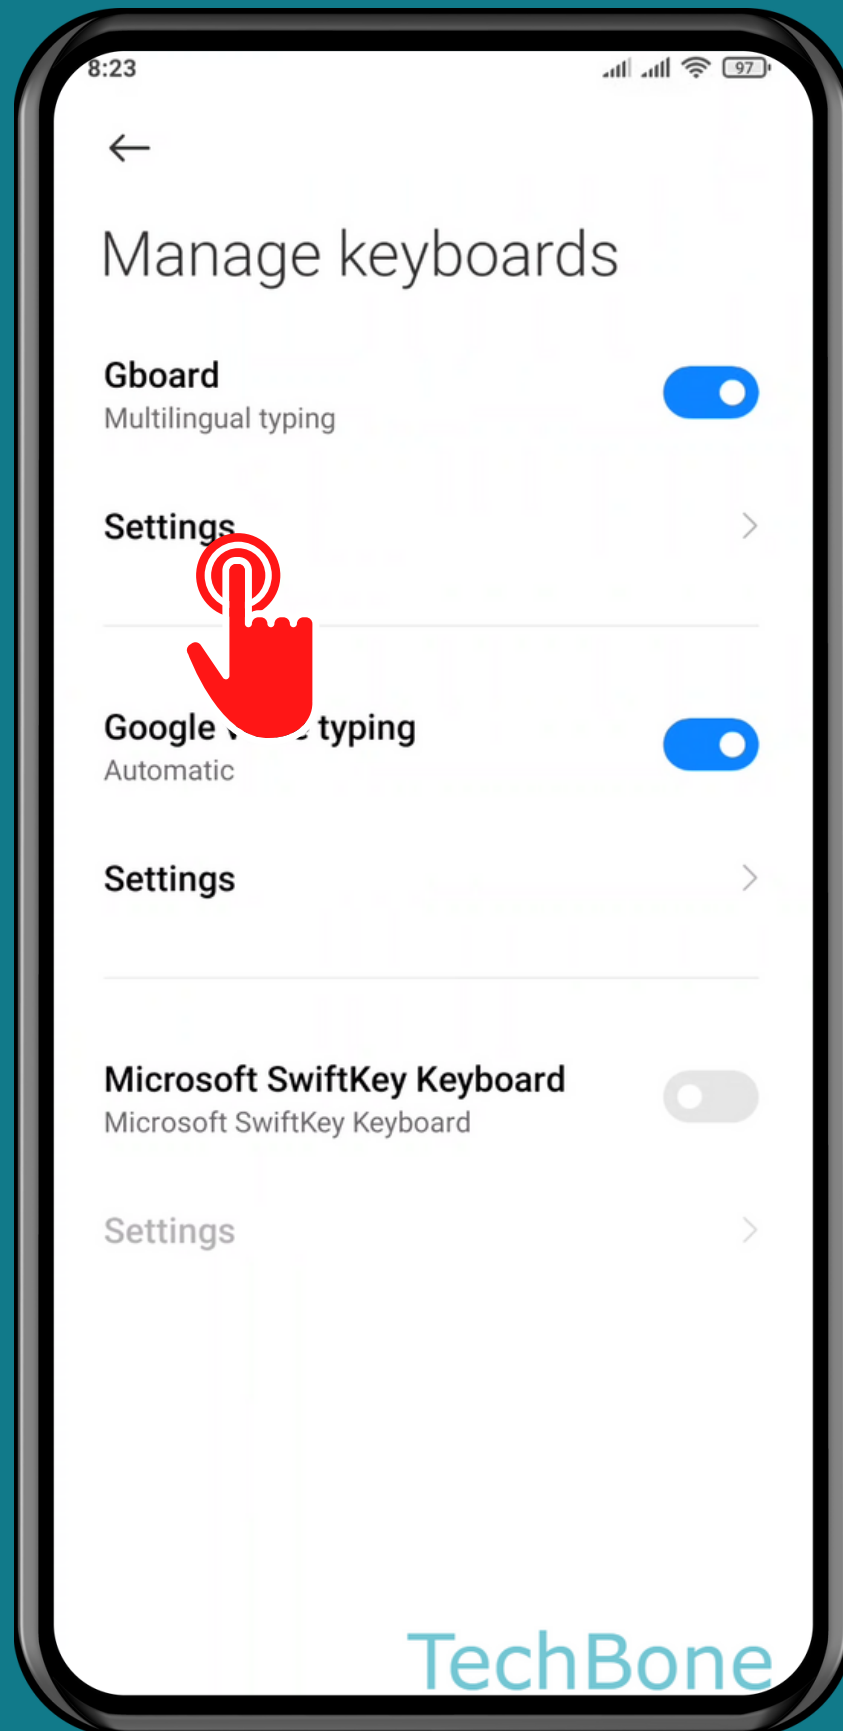

XIAOMI

Android 11 - MIUI 12

HOW TO SHOW EMOJIS IN SYMBOLS KEYBOARD

Tap on **Settings**

Tap on Additional settings

Tap on Languages & input

Tap on
Manage keyboards

Tap on **Settings**

Tap on Preferences

Turn On/Off Show emojis in symbols keyboard

Done!