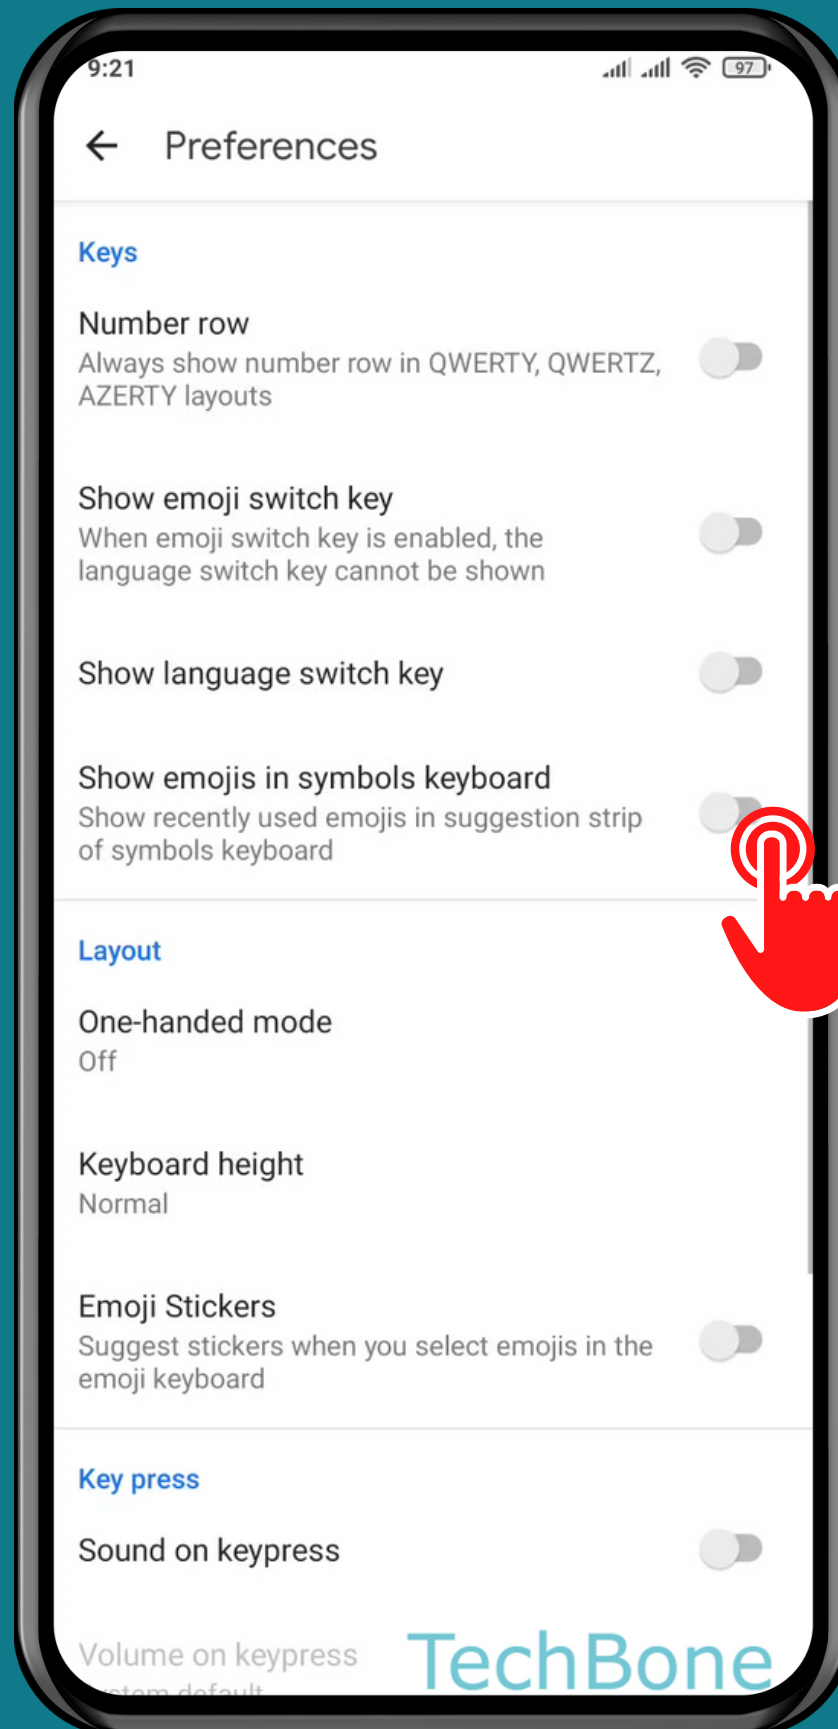

XIAOMI

Android 11 - MIUI 12

HOW TO SHOW EMOJIS IN SYMBOLS KEYBOARD

Tap on **Settings**

Tap on Additional settings

Tap on Languages & input

Tap on
Manage keyboards

Tap on **Settings**

Tap on Preferences

Turn On/Off Show emojis in symbols keyboard

Done!