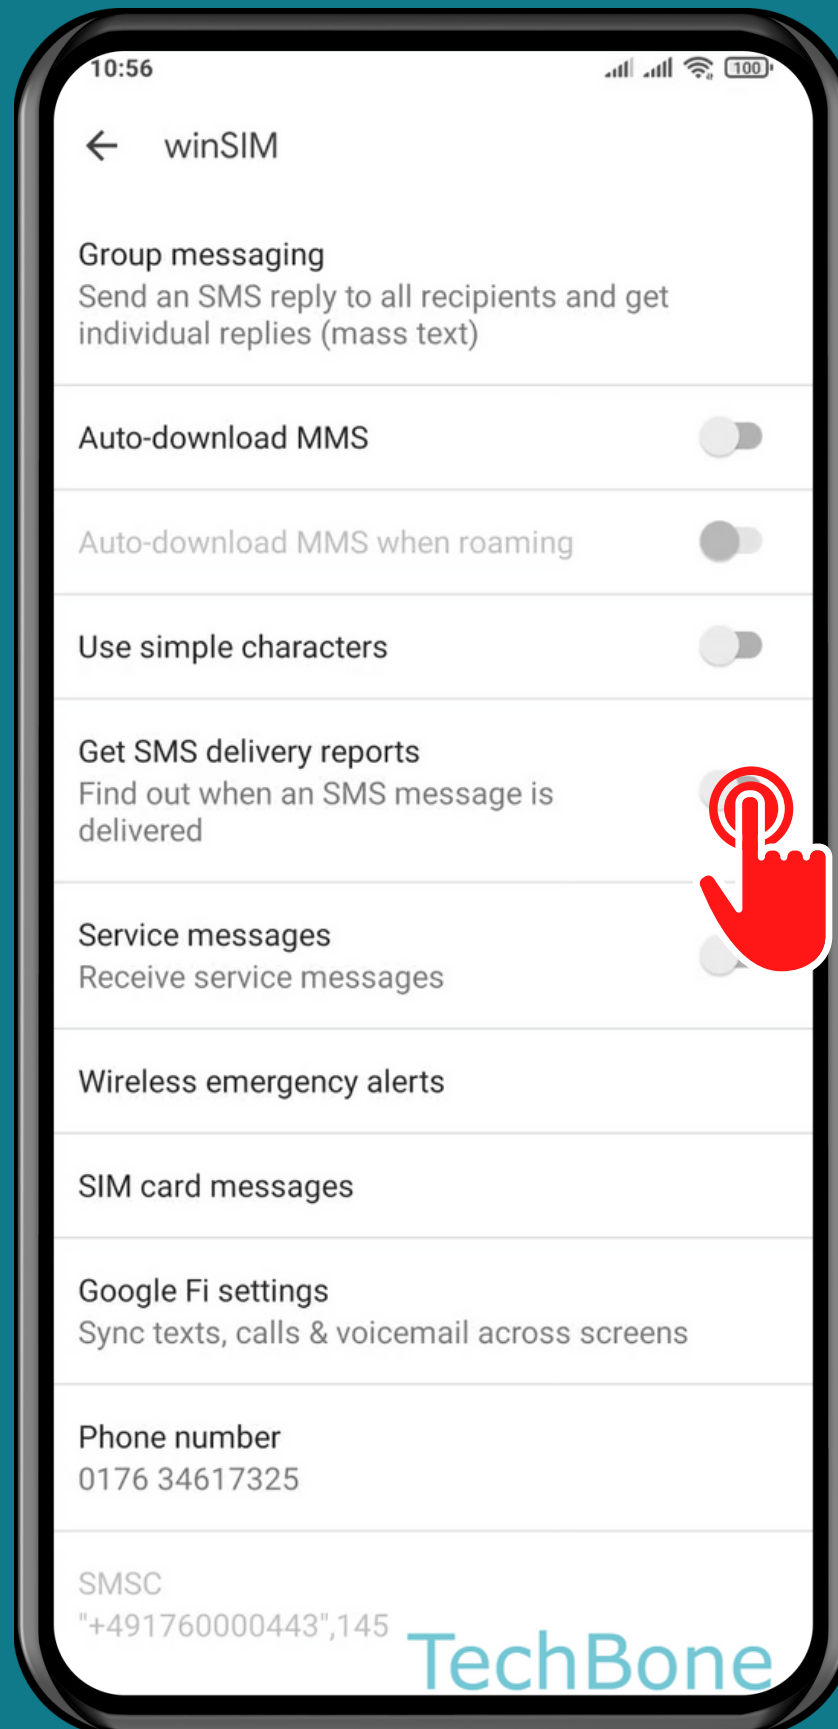

# HOW TO TURN ON/OFF SMS DELIVERY REPORTS

# Tap on Messages

# Open the Menu

# Tap on Settings

Choose a  
**SIM card** (Dual SIM)