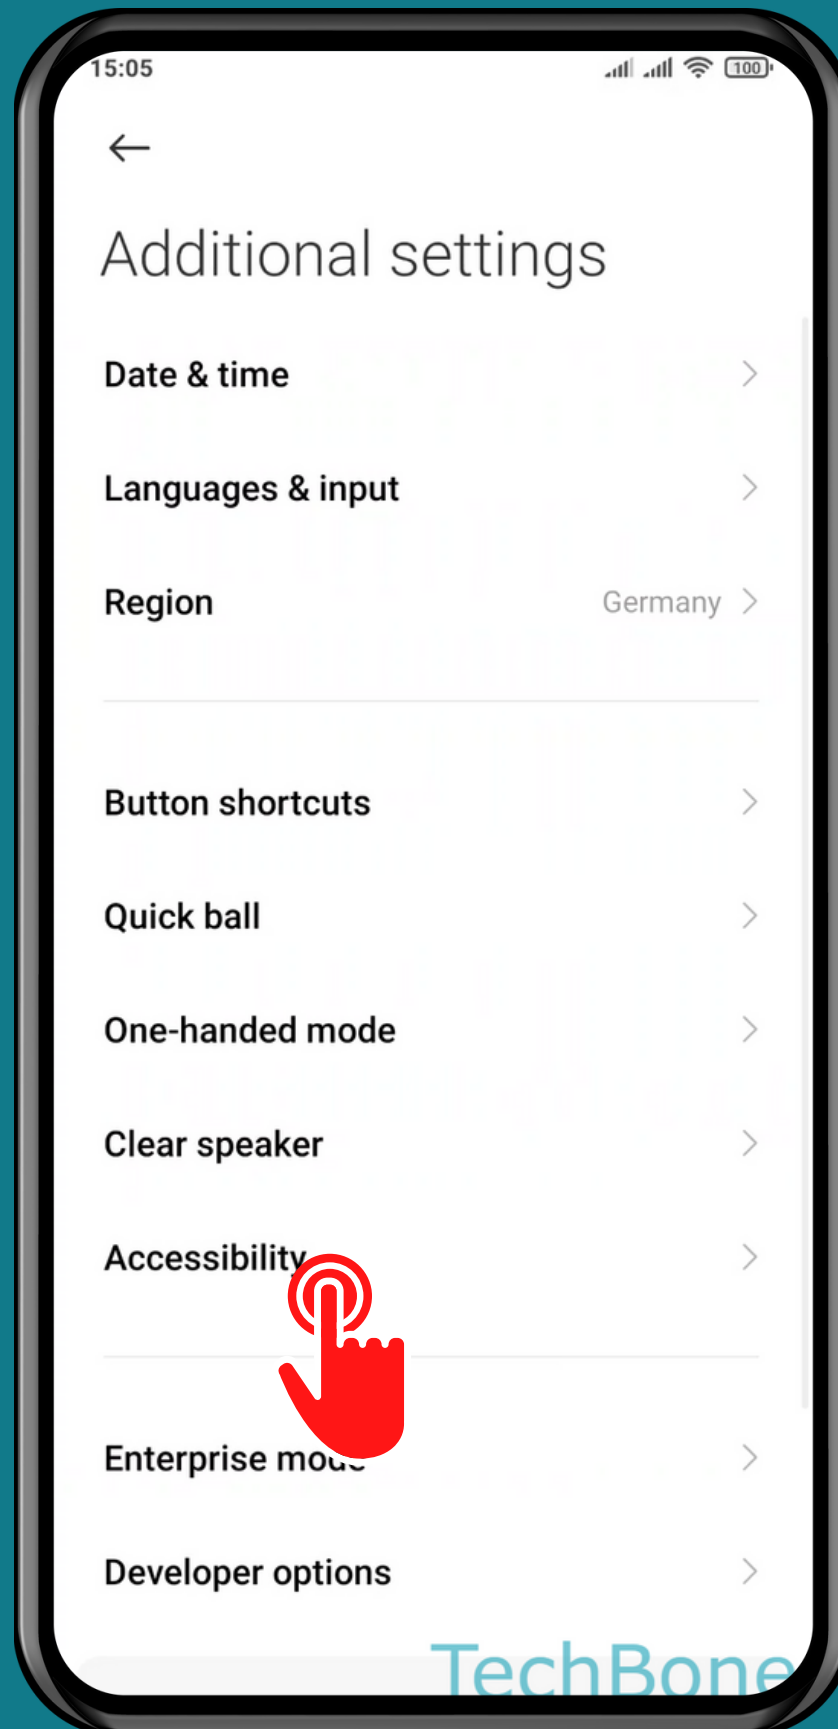

XIAOMI

Android 11 - MIUI 12

HOW TO TURN ON/OFF "SPEAK PASSWORDS" (TALKBACK)

Tap on **Settings**

Tap on Additional settings

Tap on Accessibility

Tap on Vision

Tap on
TalkBack

Tap on Settings

Turn On/Off Speak passwords

TechBone

Done!