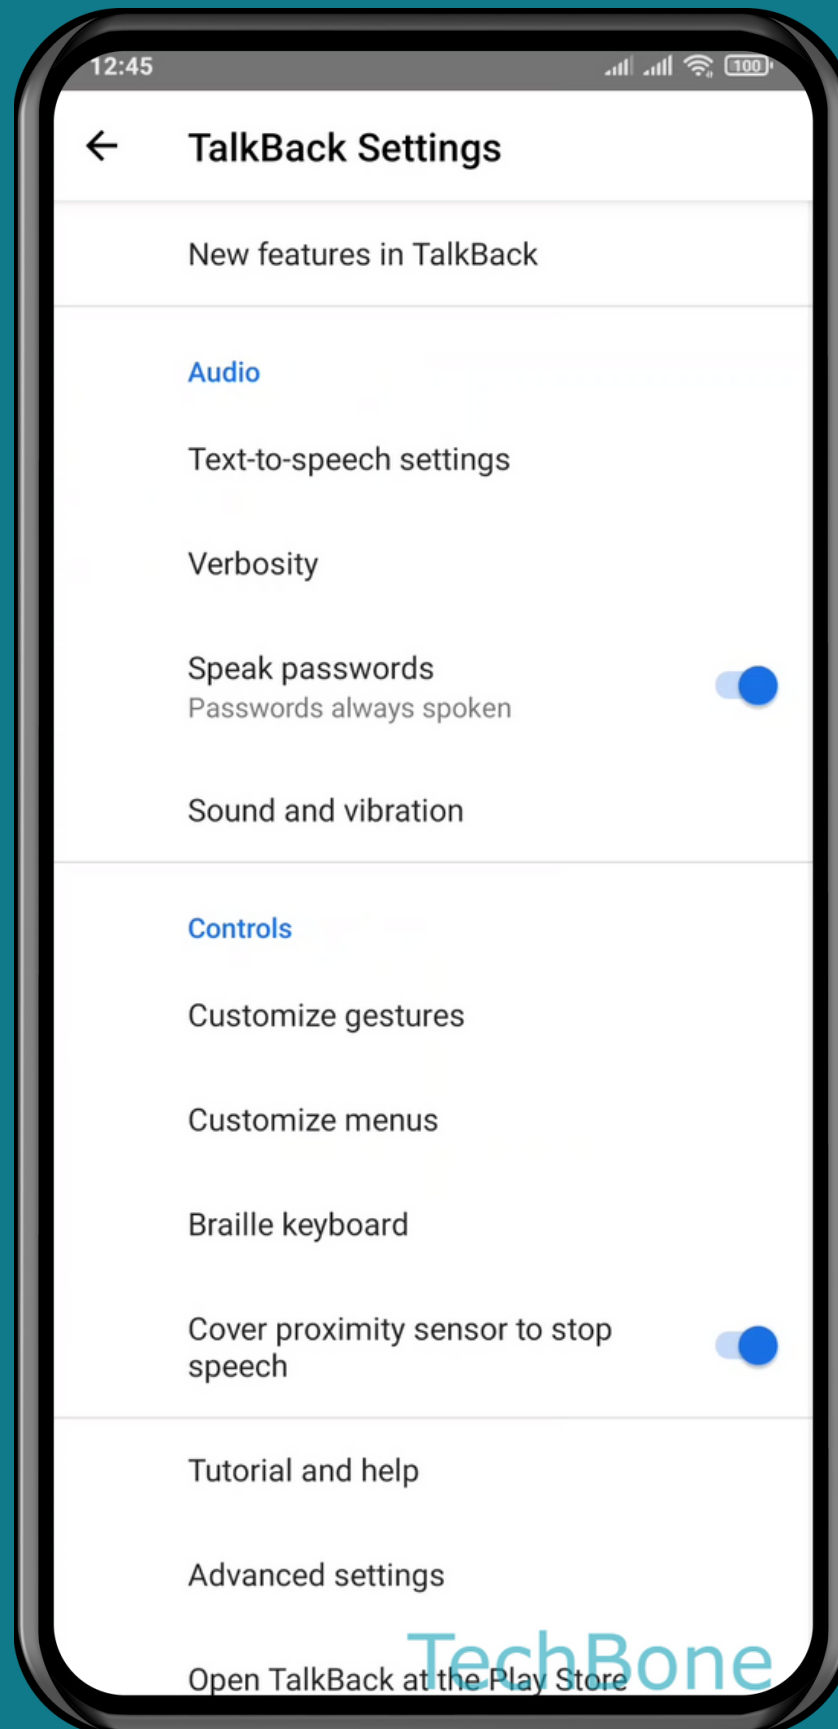

XIAOMI

Android 11 - MIUI 12

HOW TO TURN ON/OFF "SPEAK PASSWORDS" (TALKBACK)

Tap on **Settings**

Tap on Additional settings

Tap on Accessibility

Tap on Vision

Tap on
TalkBack

Tap on Settings

Turn On/Off Speak passwords

TechBone

Done!