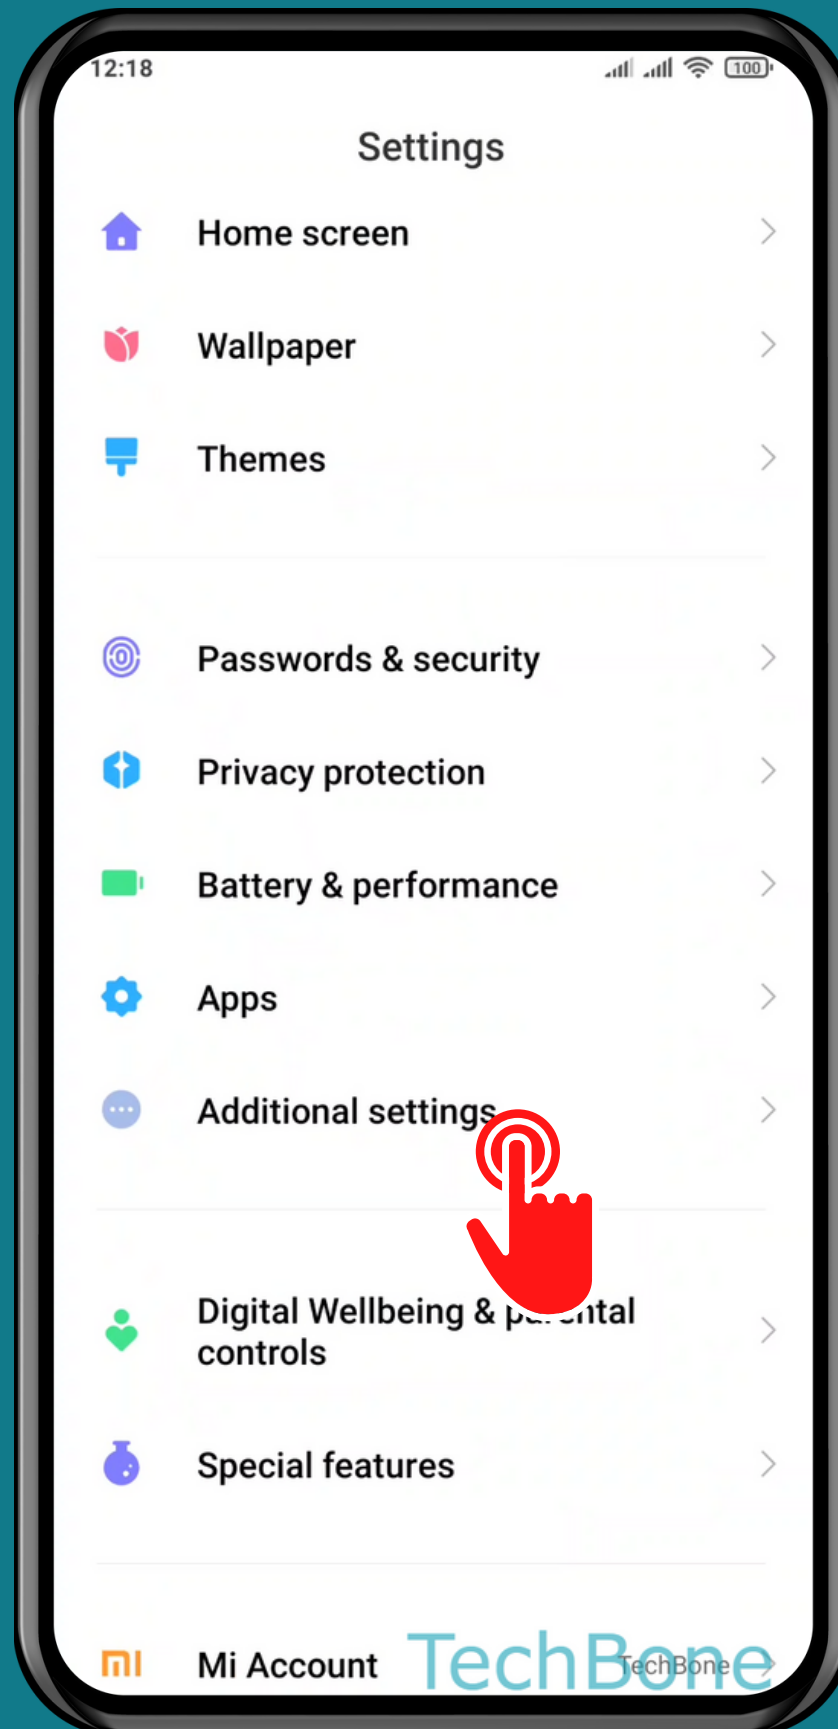

XIAOMI

Android 11 - MIUI 12

HOW TO TURN ON/OFF "SPEAK PASSWORDS" (TALKBACK)

Tap on **Settings**

Tap on Additional settings

Tap on Accessibility

Tap on Vision

Tap on
TalkBack

Tap on Settings

Turn On/Off Speak passwords

TechBone

Done!