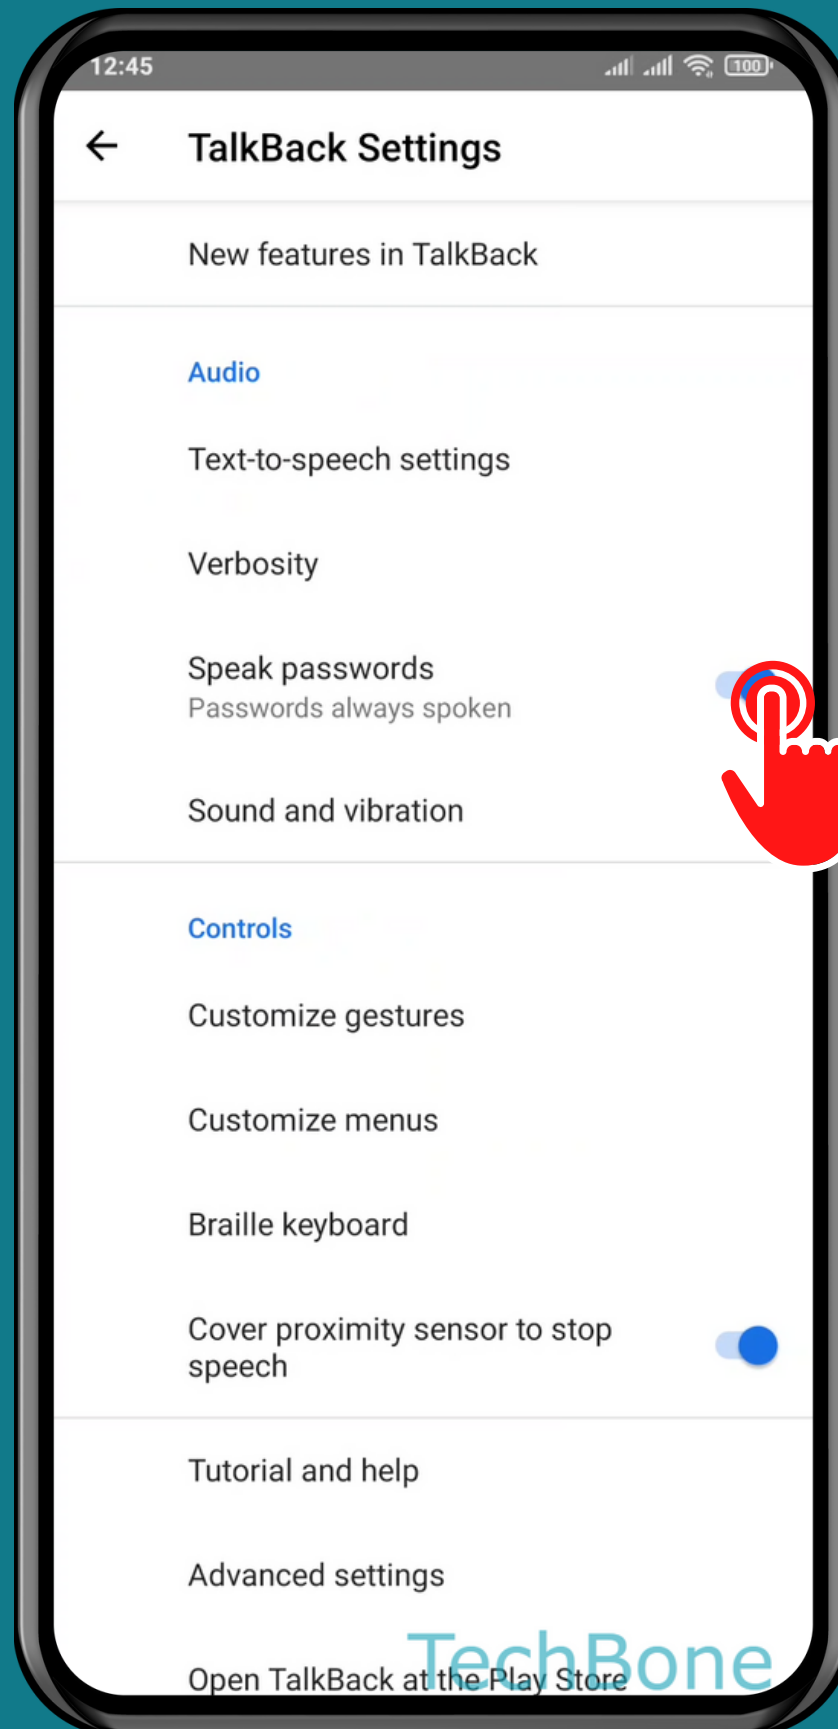

XIAOMI

Android 11 - MIUI 12

HOW TO TURN ON/OFF "SPEAK PASSWORDS" (TALKBACK)

Tap on **Settings**

Tap on Additional settings

Tap on Accessibility

Tap on Vision

Tap on
TalkBack

Tap on Settings

Turn On/Off Speak passwords

TechBone

Done!