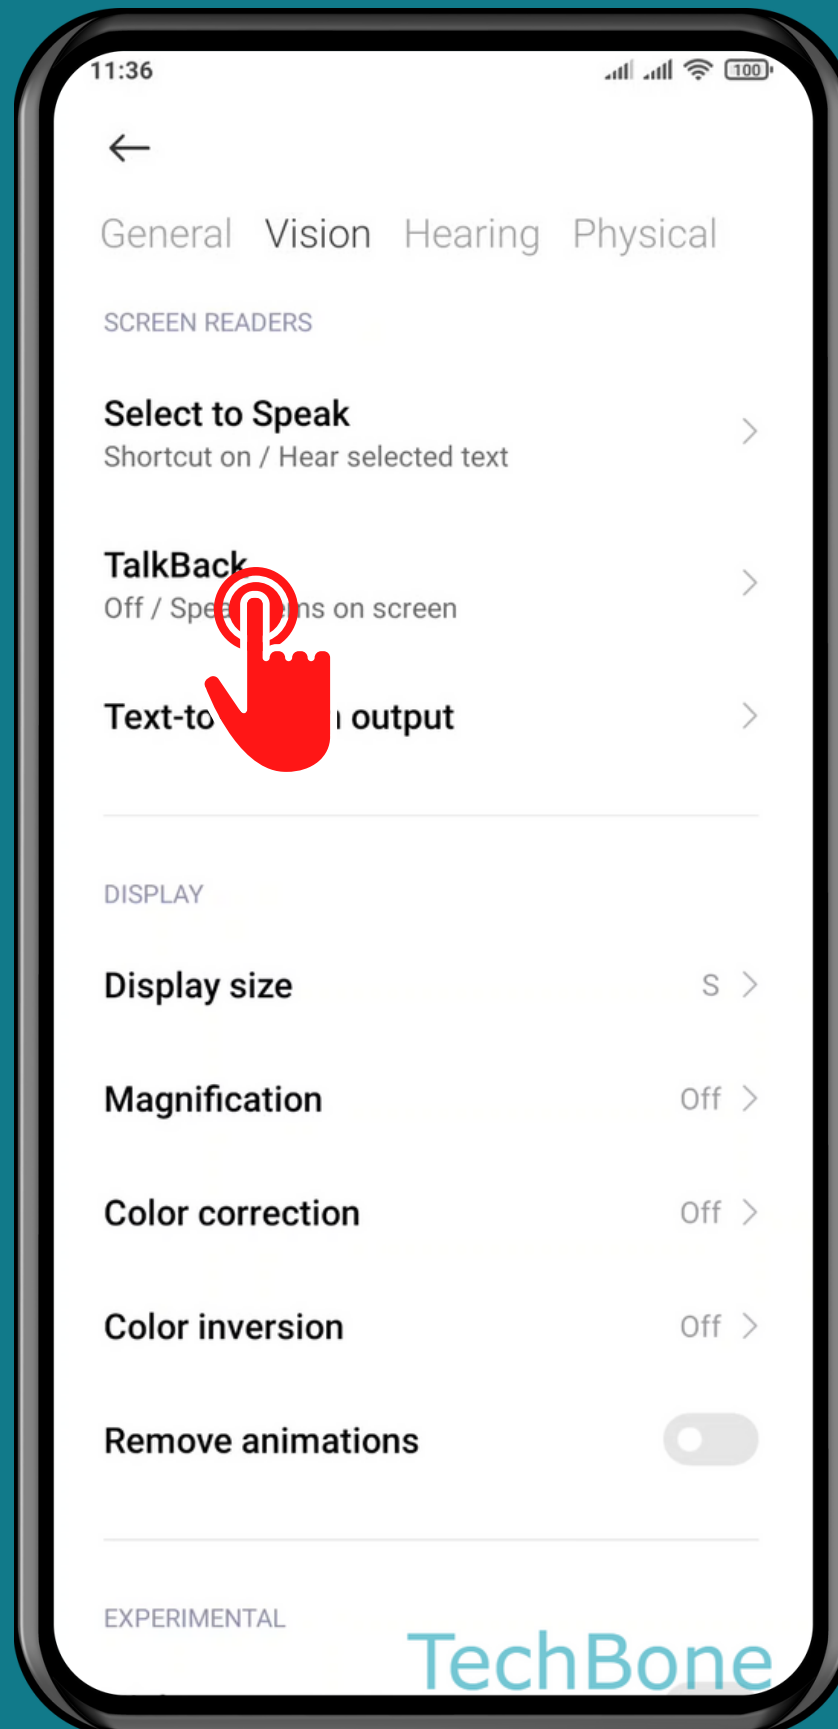

XIAOMI

Android 11 - MIUI 12

HOW TO TURN ON/OFF "SPEAK PASSWORDS" (TALKBACK)

Tap on **Settings**

Tap on Additional settings

Tap on Accessibility

Tap on Vision

Tap on
TalkBack

Tap on Settings

Turn On/Off Speak passwords

TechBone

Done!