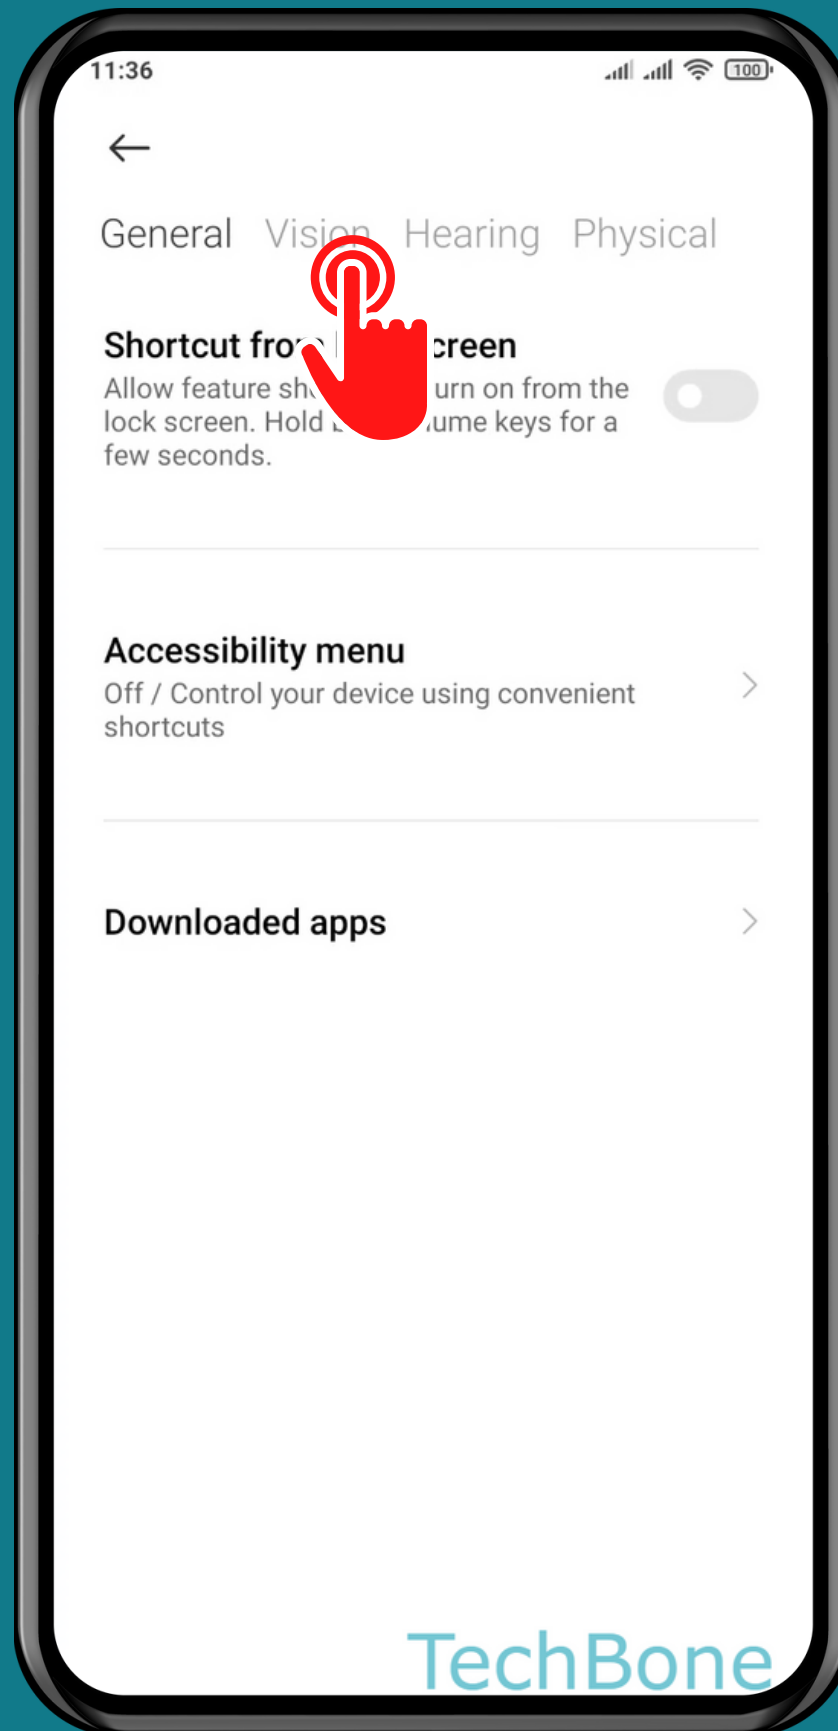

XIAOMI

Android 11 - MIUI 12

HOW TO TURN ON/OFF "SPEAK PASSWORDS" (TALKBACK)

Tap on **Settings**

Tap on Additional settings

Tap on Accessibility

Tap on Vision

Tap on
TalkBack