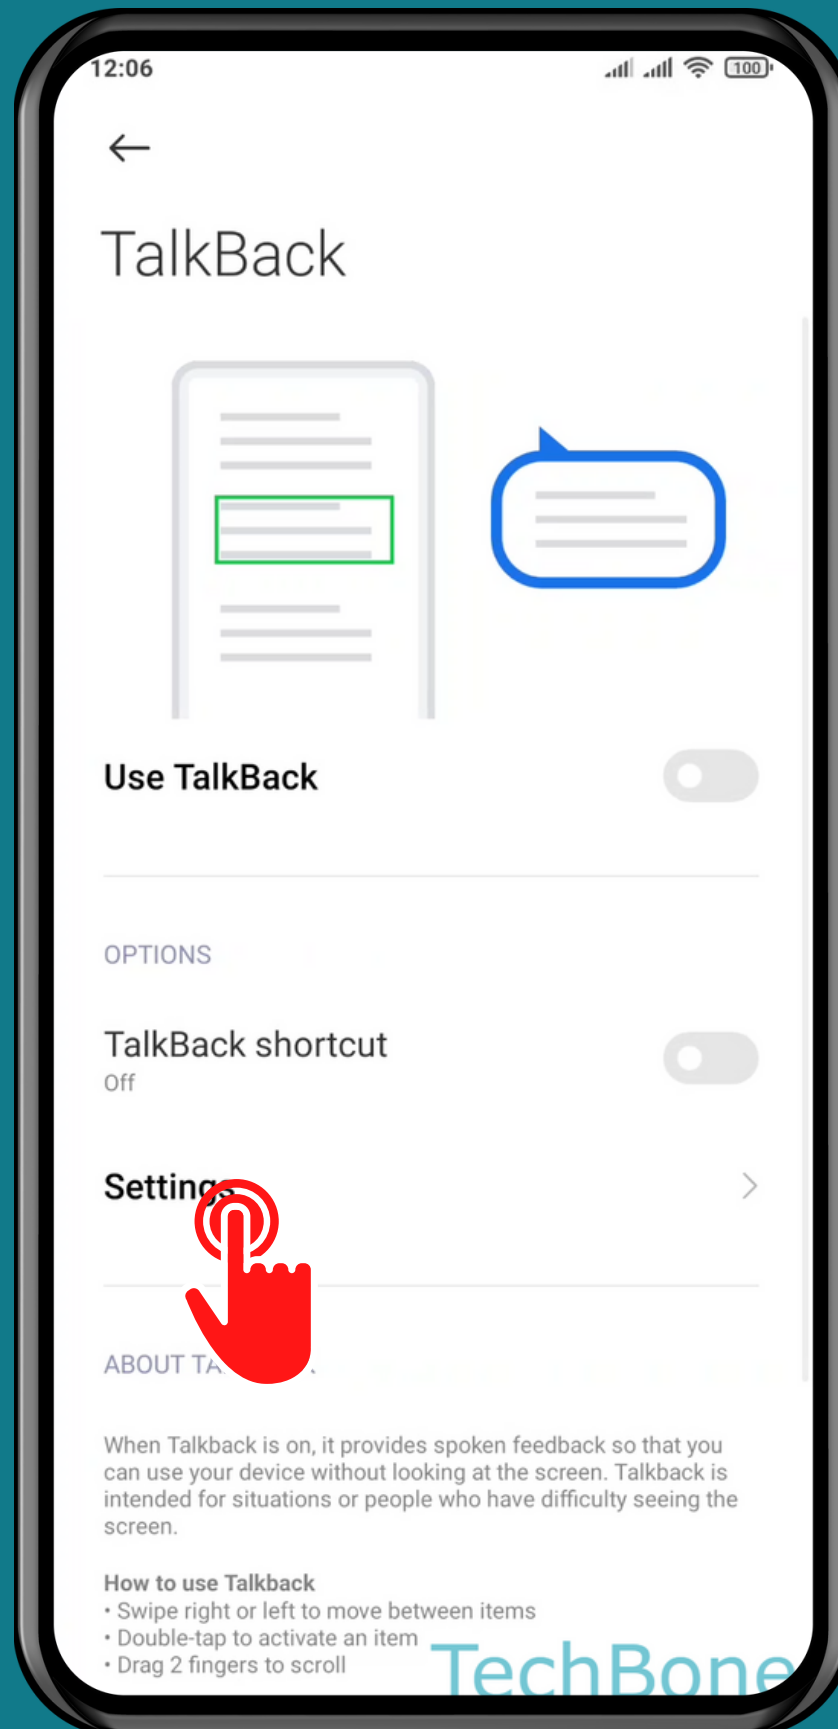

XIAOMI

Android 11 - MIUI 12

HOW TO TURN ON/OFF "SPEAK PASSWORDS" (TALKBACK)

Tap on **Settings**

Tap on Additional settings

Tap on Accessibility

Tap on Vision

Tap on
TalkBack

Tap on Settings

Turn On/Off Speak passwords

TechBone

Done!