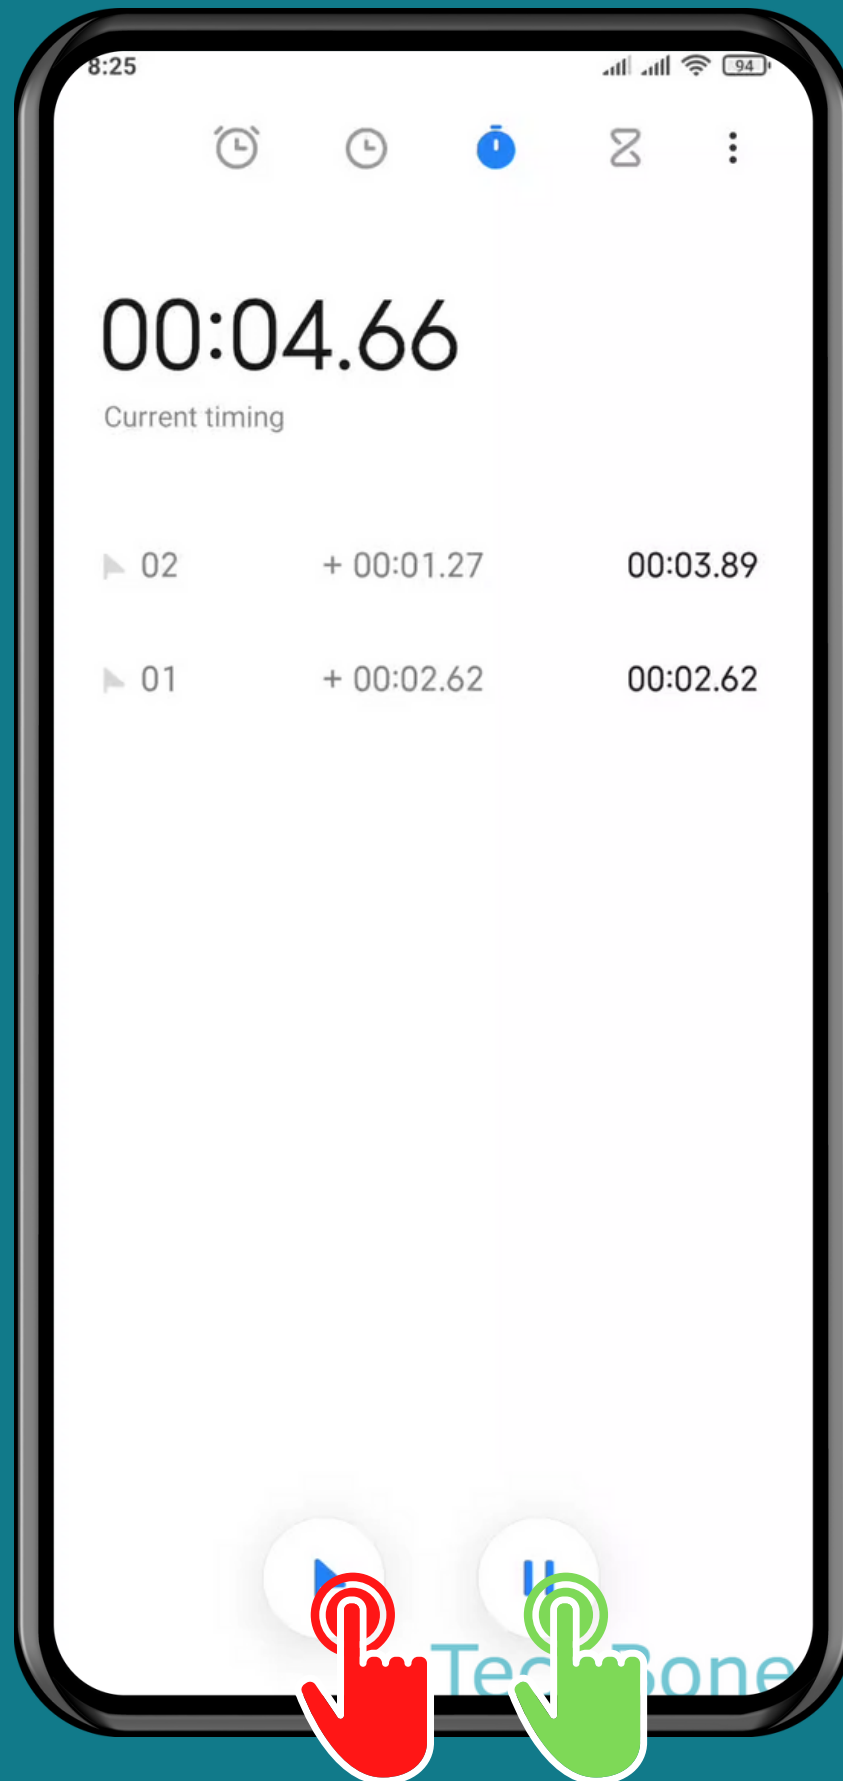

XIAOMI

Clock - Android 11 - MIUI 12

HOW TO SET THE STOPWATCH

Tap on **Clock**

Tap on **Stopwatch**

Tap on **Start**

 - Lap timer

 - Pause

If the stopwatch was
paused:

○ - Stop / Reset

○ - Resume

Done!