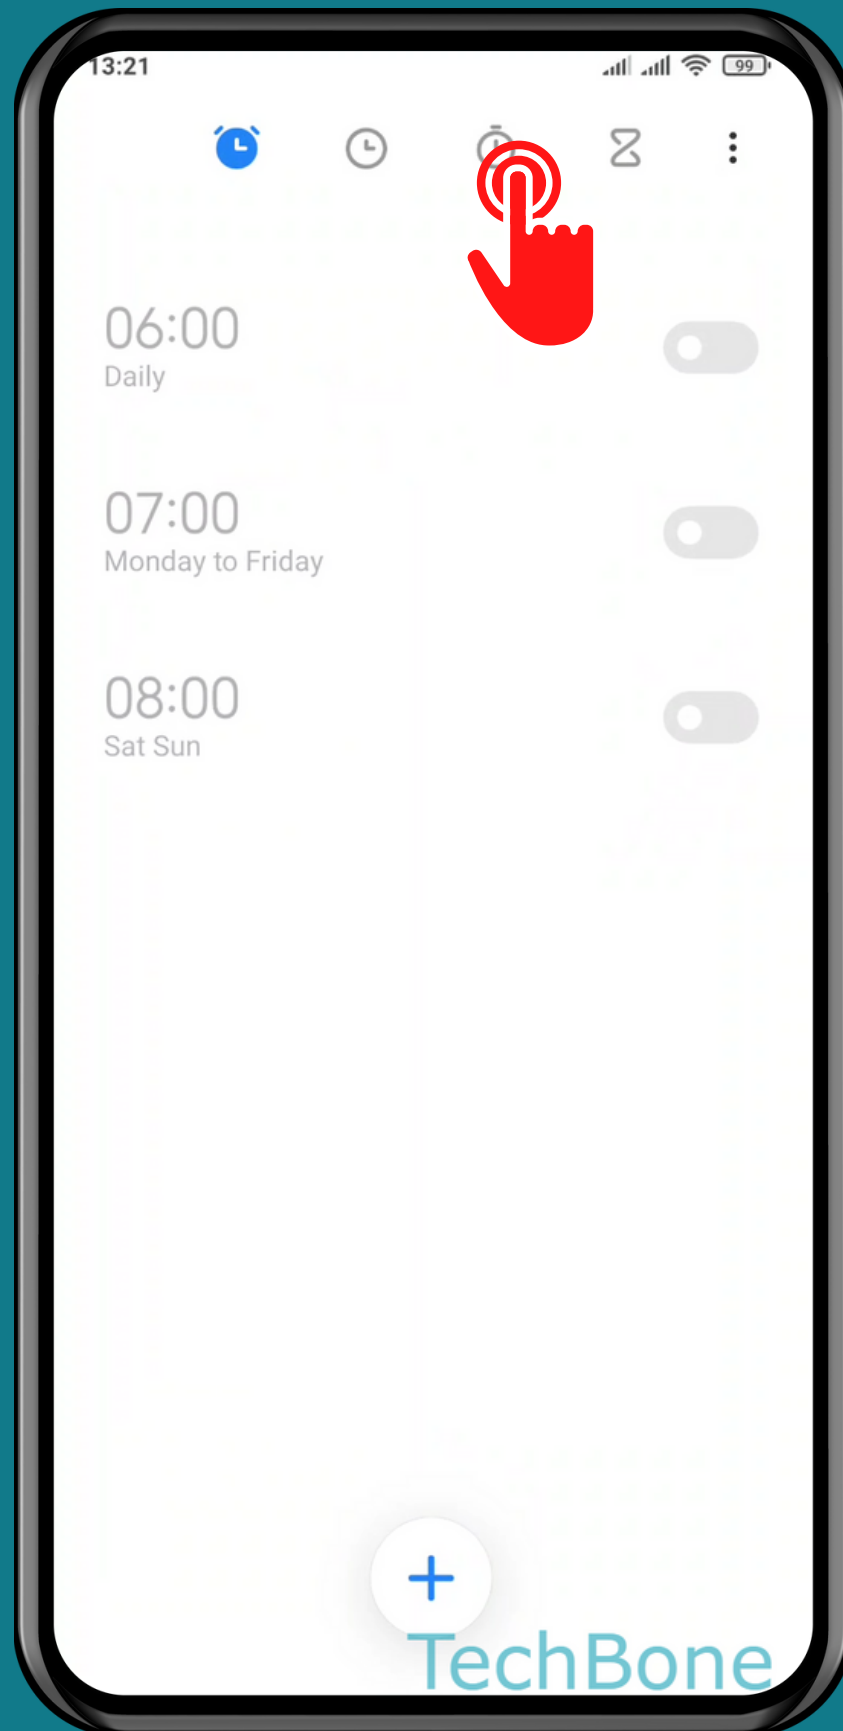

XIAOMI

Clock - Android 11 - MIUI 12

HOW TO SET THE STOPWATCH

Tap on **Clock**

Tap on **Stopwatch**

Tap on **Start**

 - Lap timer

 - Pause

If the stopwatch was
paused:

○ - Stop / Reset

○ - Resume

Done!