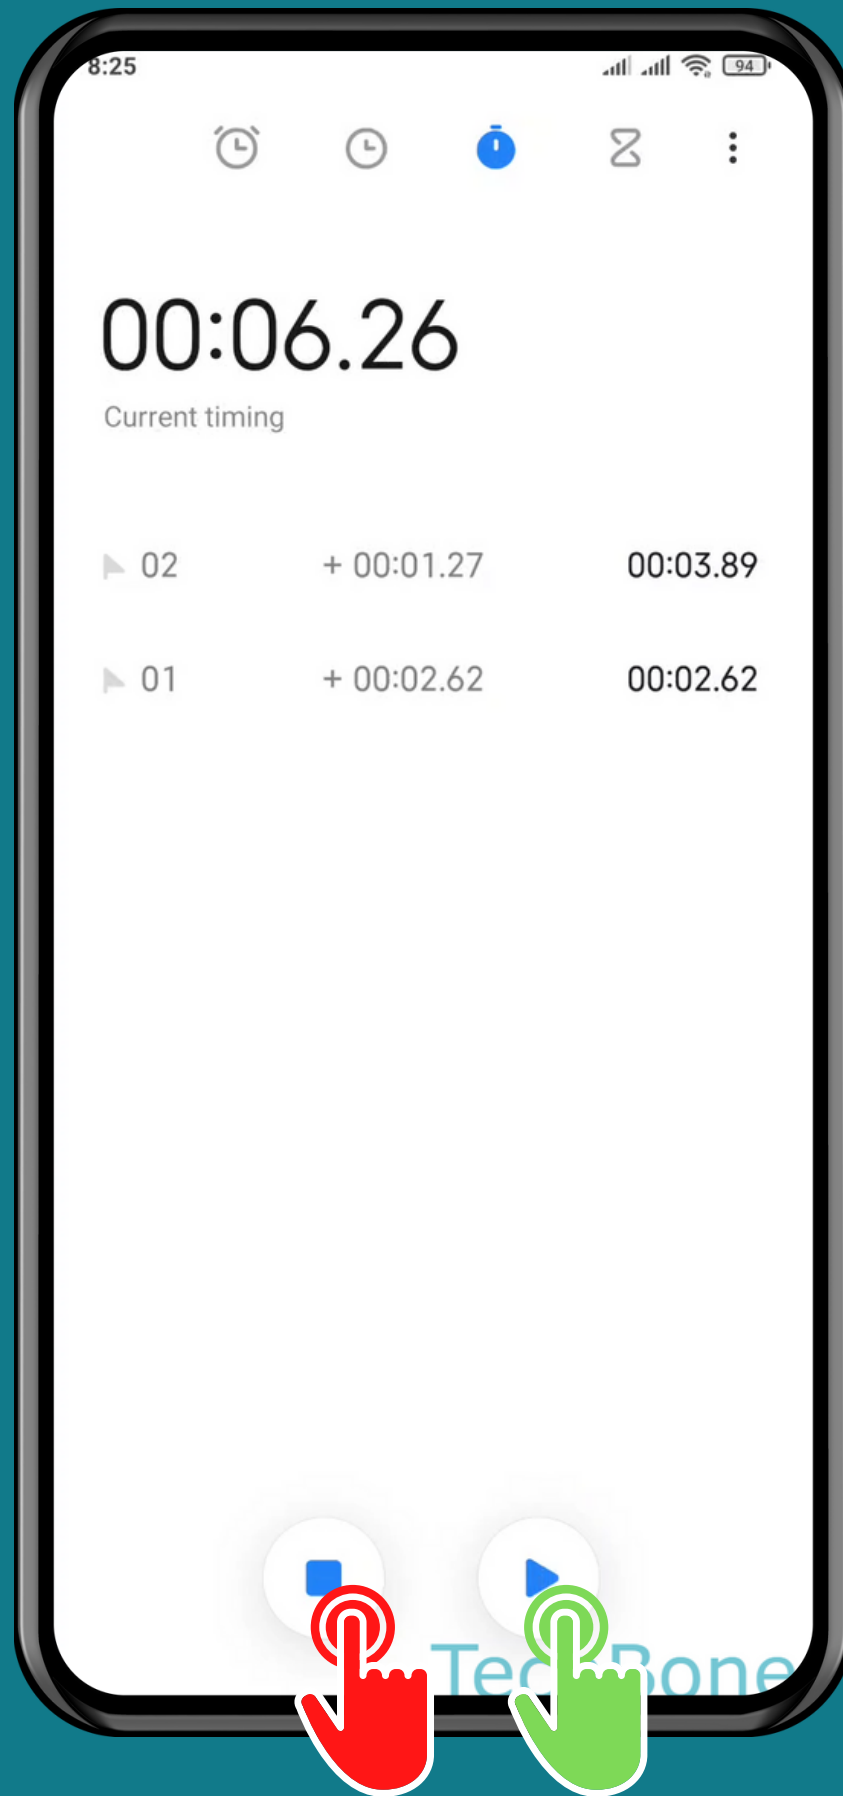

XIAOMI

Clock - Android 11 - MIUI 12

HOW TO SET THE STOPWATCH

Tap on **Clock**

Tap on **Stopwatch**

Tap on **Start**

 - Lap timer

 - Pause

If the stopwatch was
paused:

○ - Stop / Reset

○ - Resume

Done!