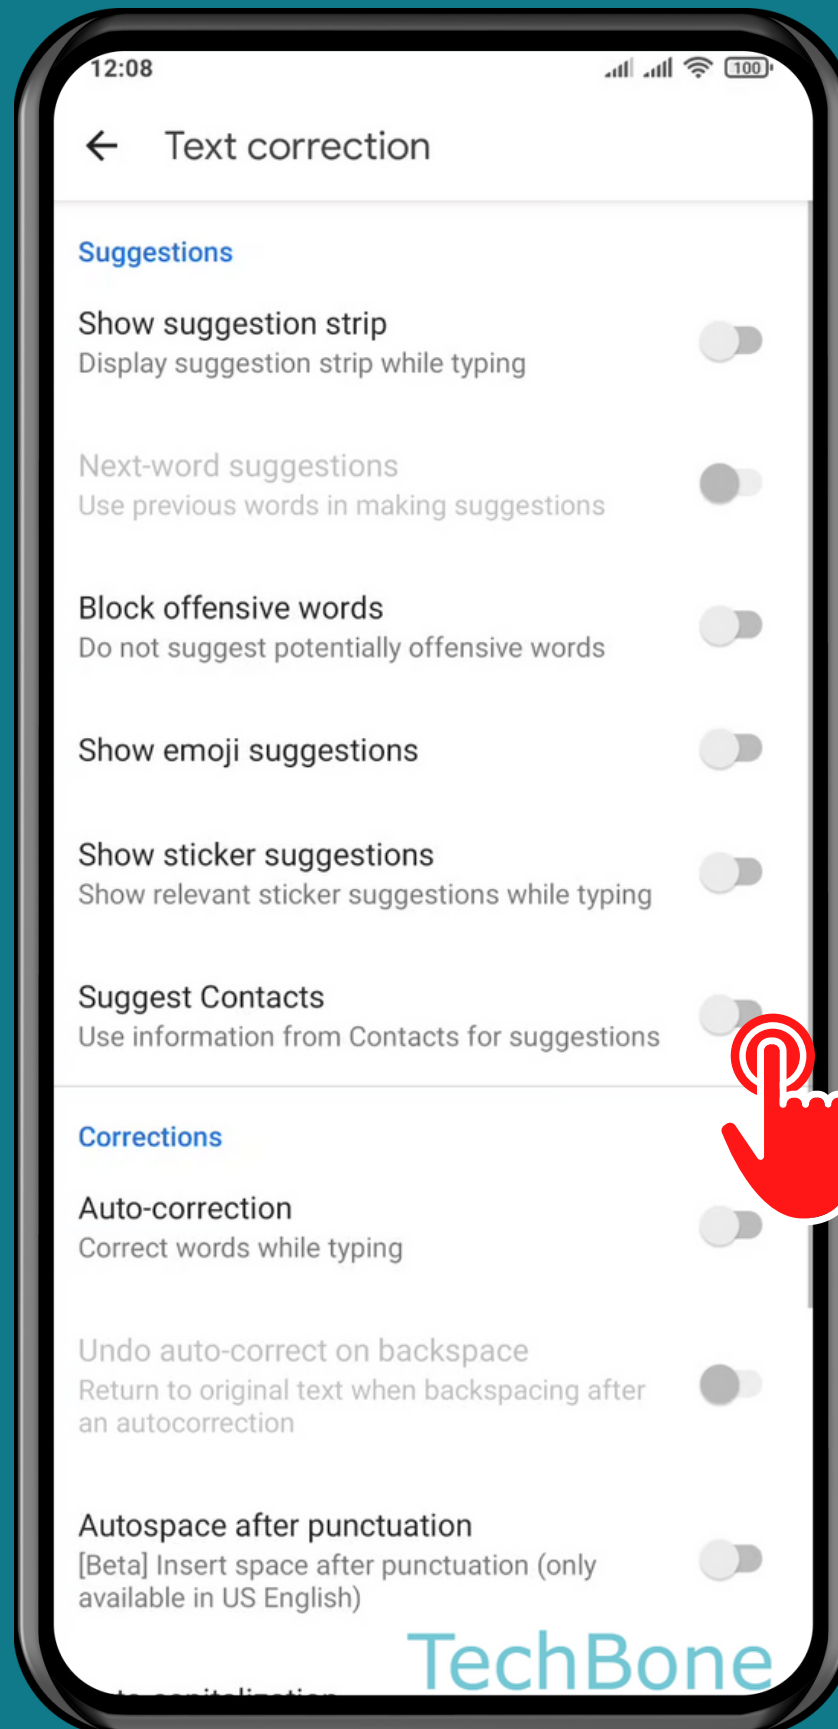

Tap on
Text correction

Turn On/Off Suggest Contacts

Done!