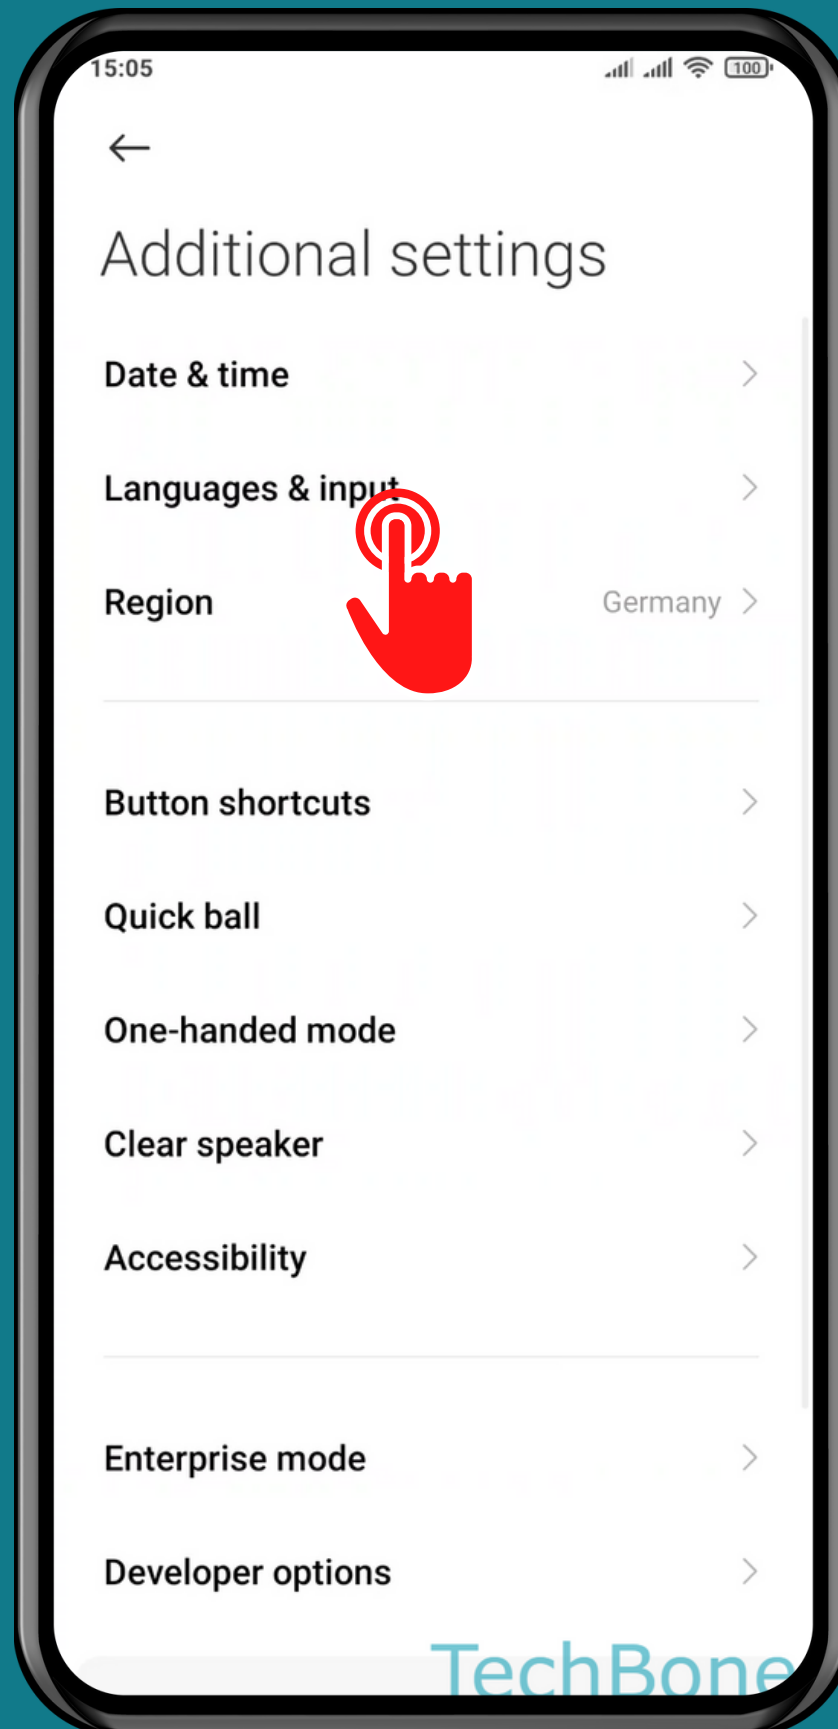

Tap on Languages & input