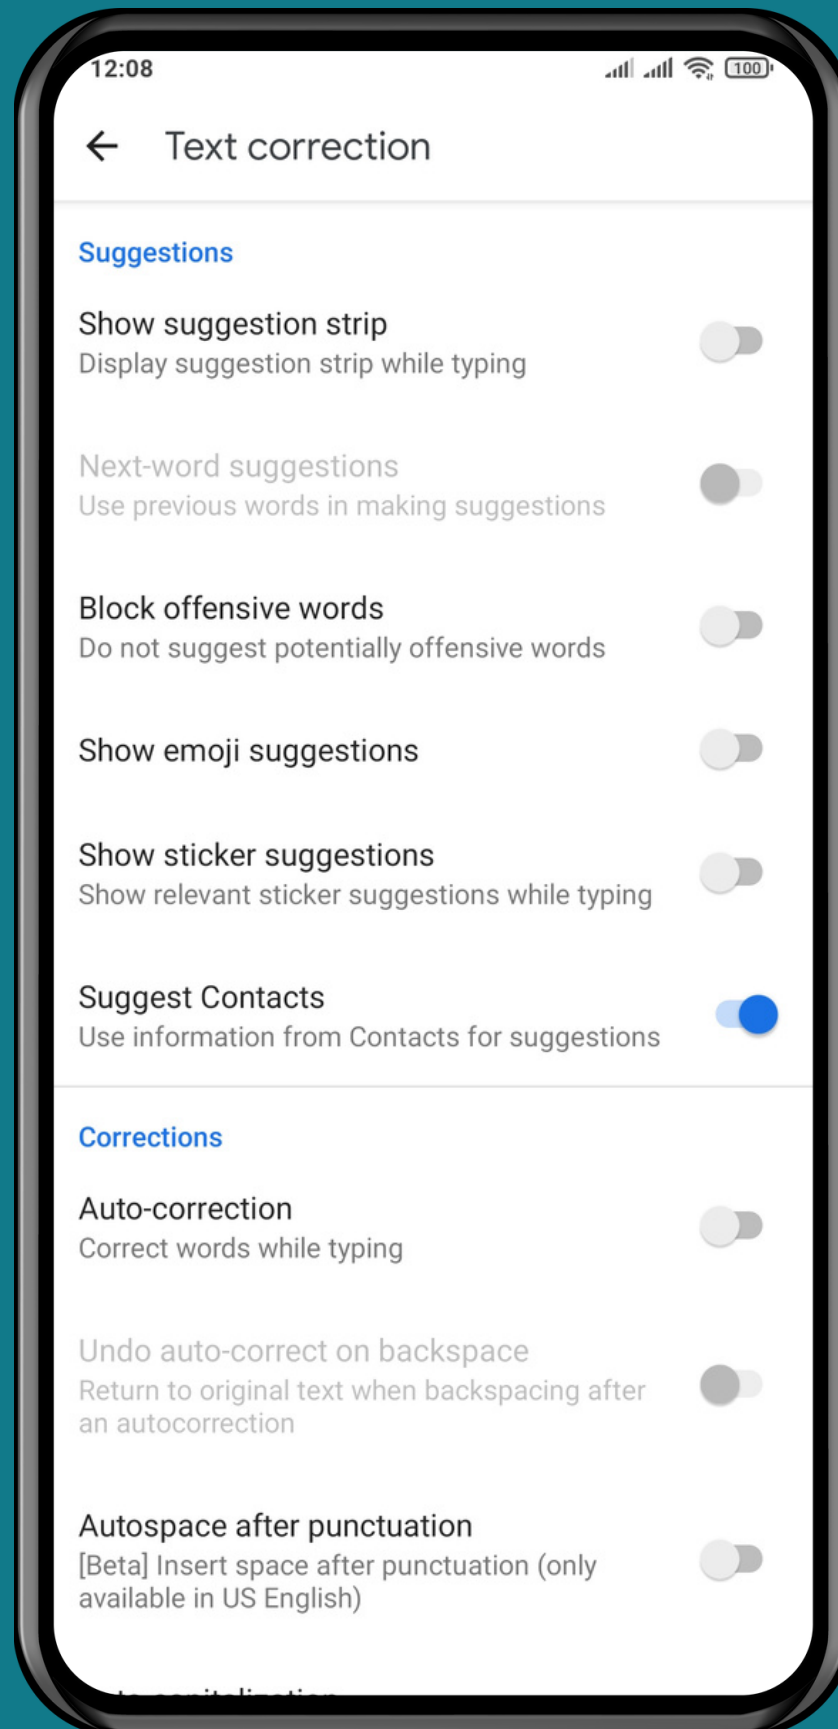

XIAOMI

Android 11 - MIUI 12

HOW TO TURN ON/OFF CONTACT SUGGESTIONS