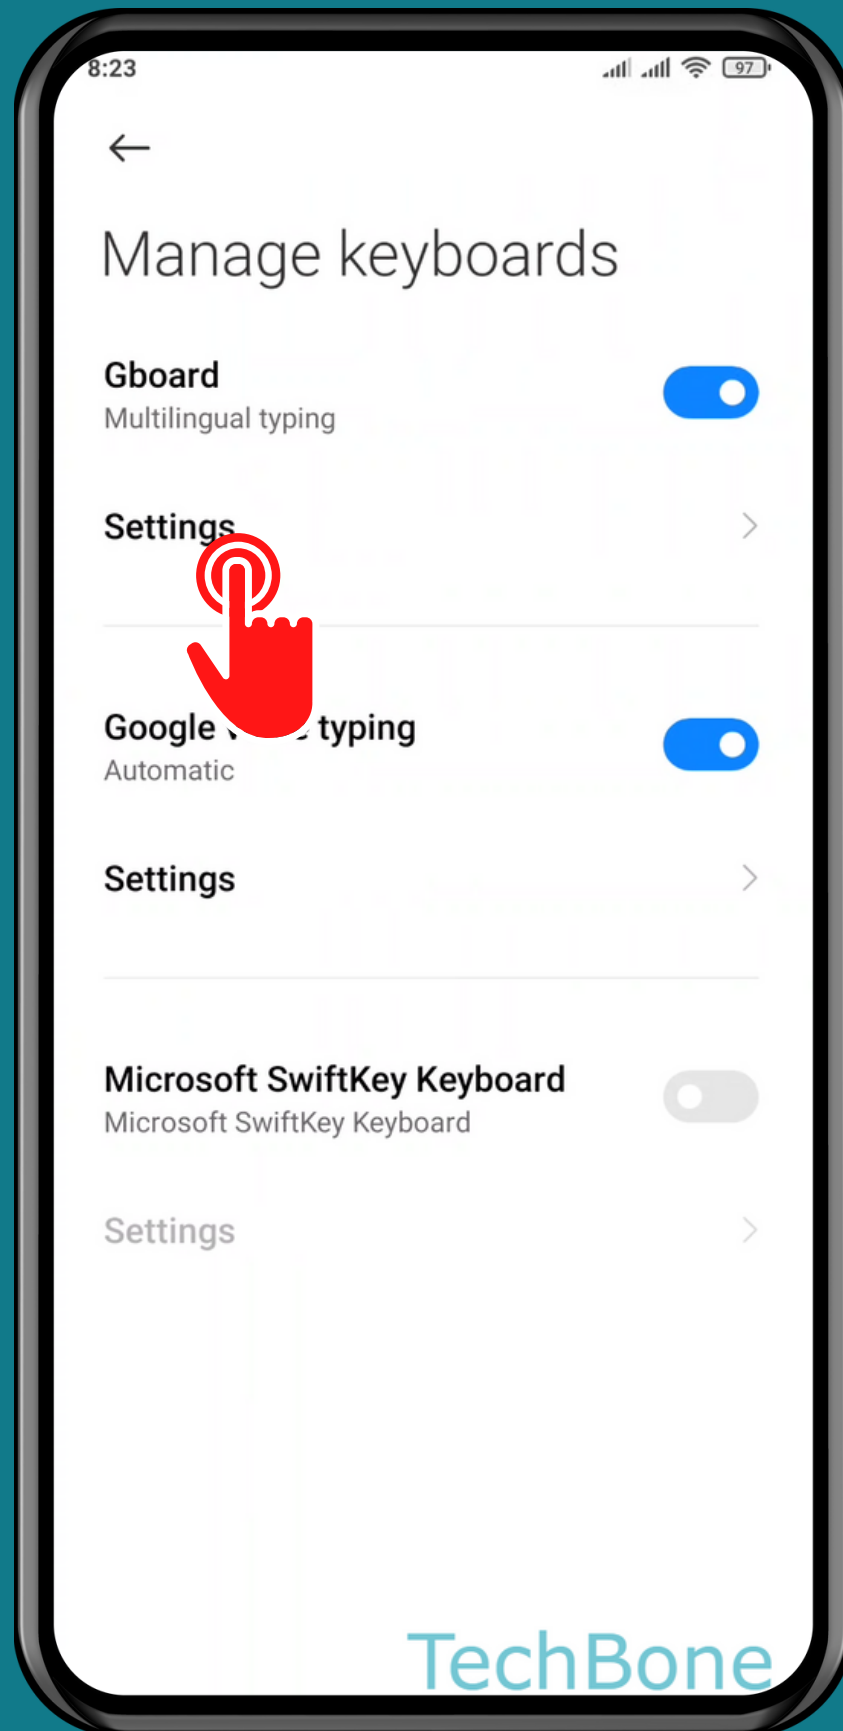

XIAOMI

Android 11 - MIUI 12

HOW TO TURN ON/OFF CONTACT SUGGESTIONS

Tap on **Settings**

Tap on Additional settings

Tap on Languages & input

Tap on
Manage keyboards

Tap on **Settings**

Tap on
Text correction

Turn On/Off Suggest Contacts

Done!