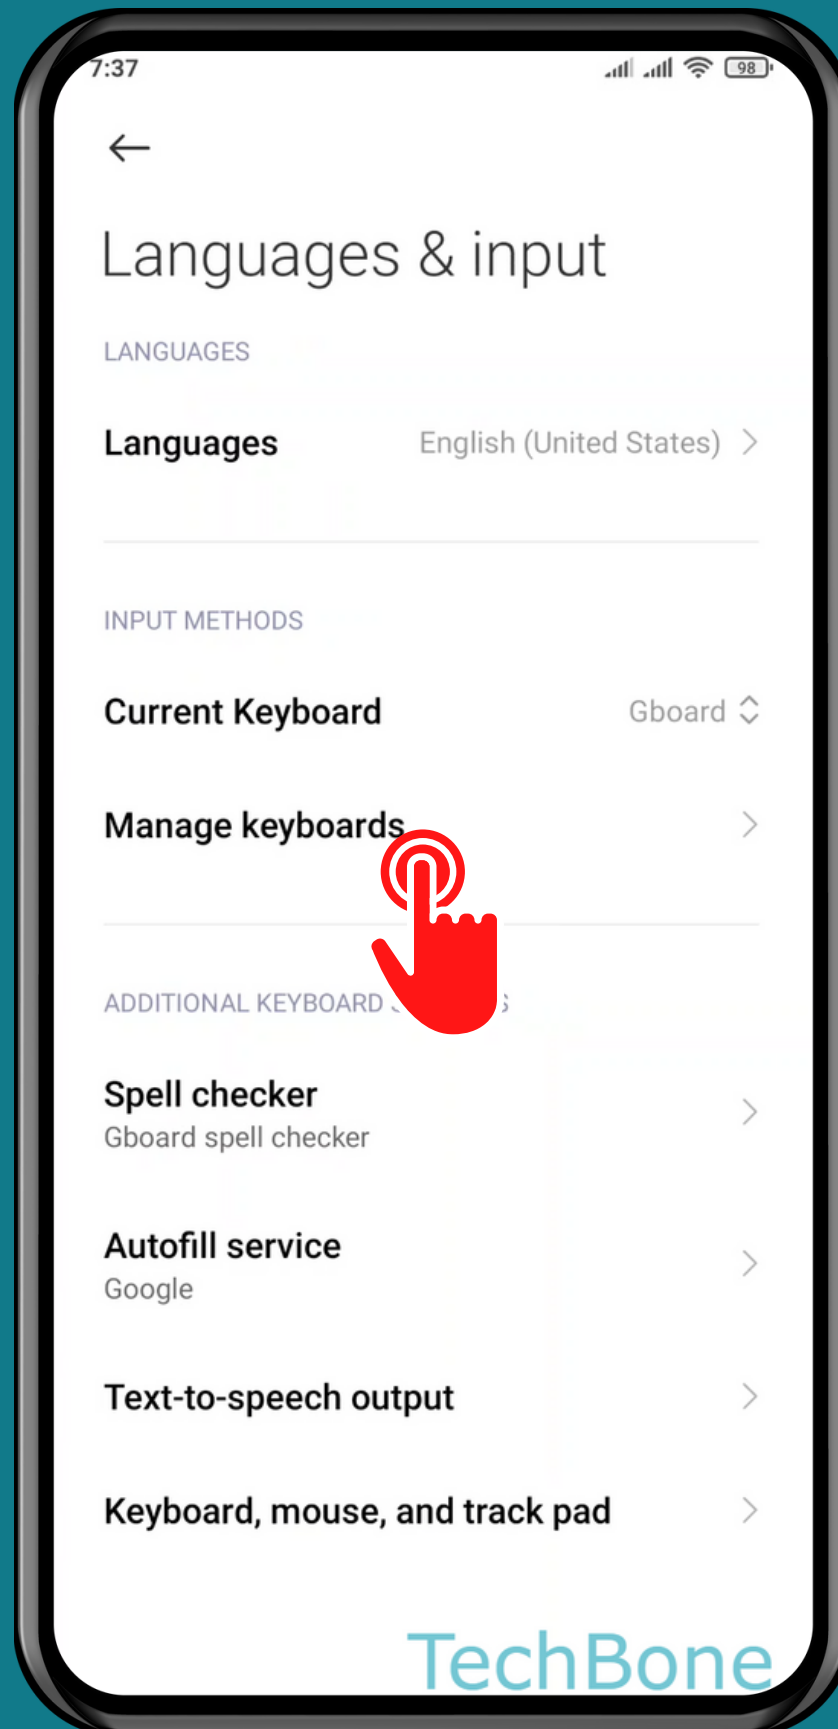

XIAOMI

Android 11 - MIUI 12

HOW TO TURN ON/OFF CONTACT SUGGESTIONS

Tap on **Settings**

Tap on Additional settings

Tap on Languages & input

Tap on
Manage keyboards

Tap on **Settings**

Tap on
Text correction

Turn On/Off Suggest Contacts

Done!