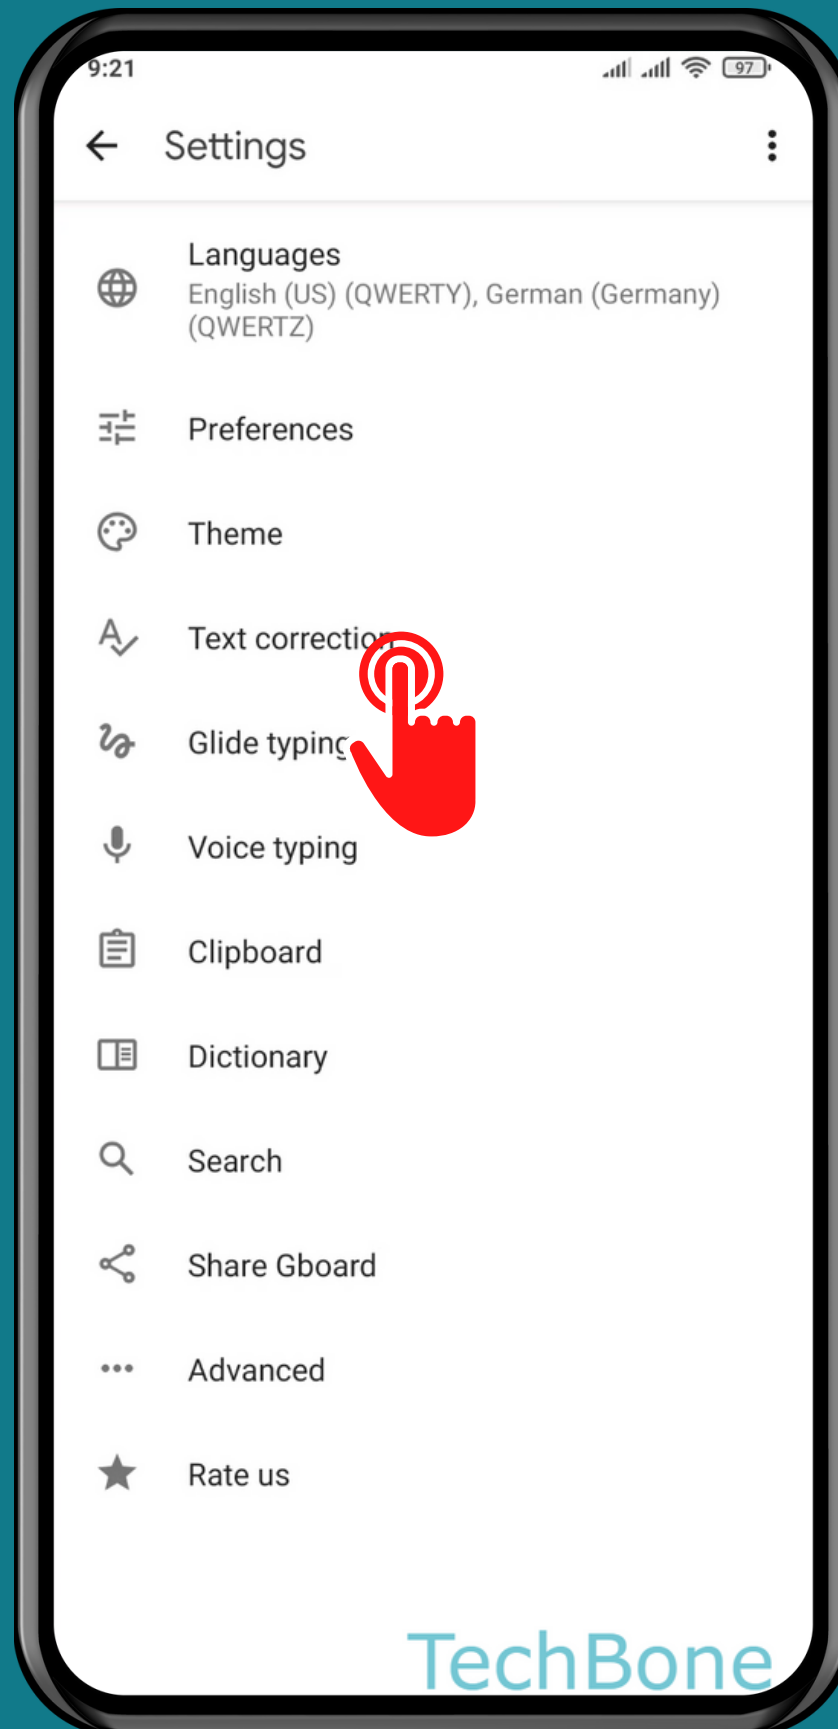

Tap on
Text correction

Turn On/Off Suggest Contacts

Done!