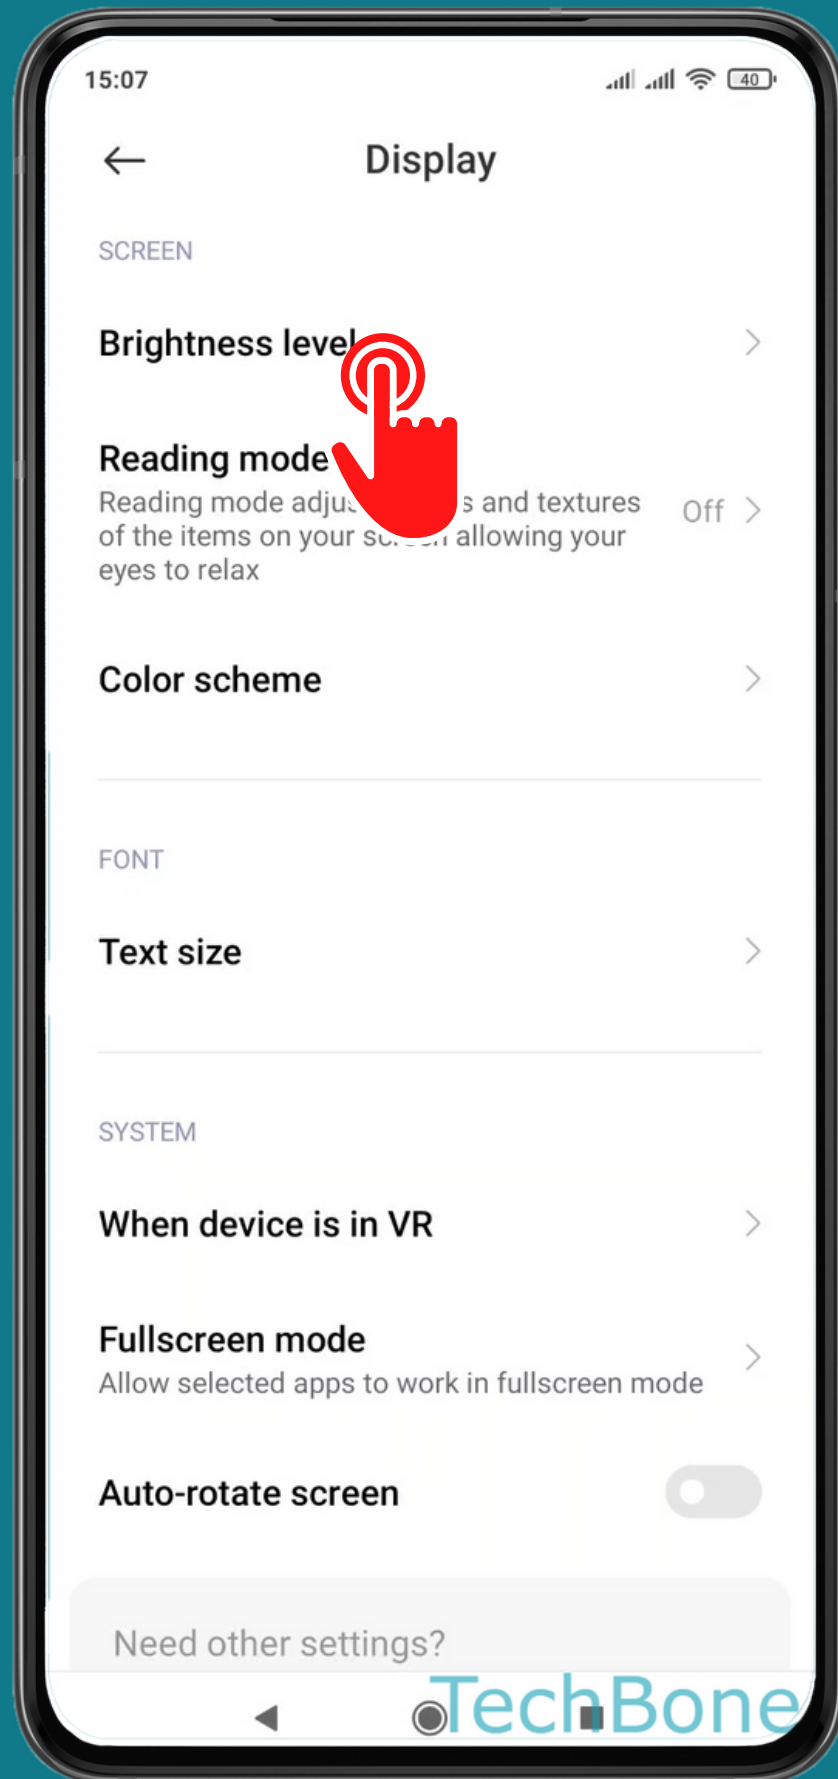

# HOW TO TURN ON/OFF SUNLIGHT MODE

Tap on **Settings**

Tap on **Display**

Tap on  
Brightness level