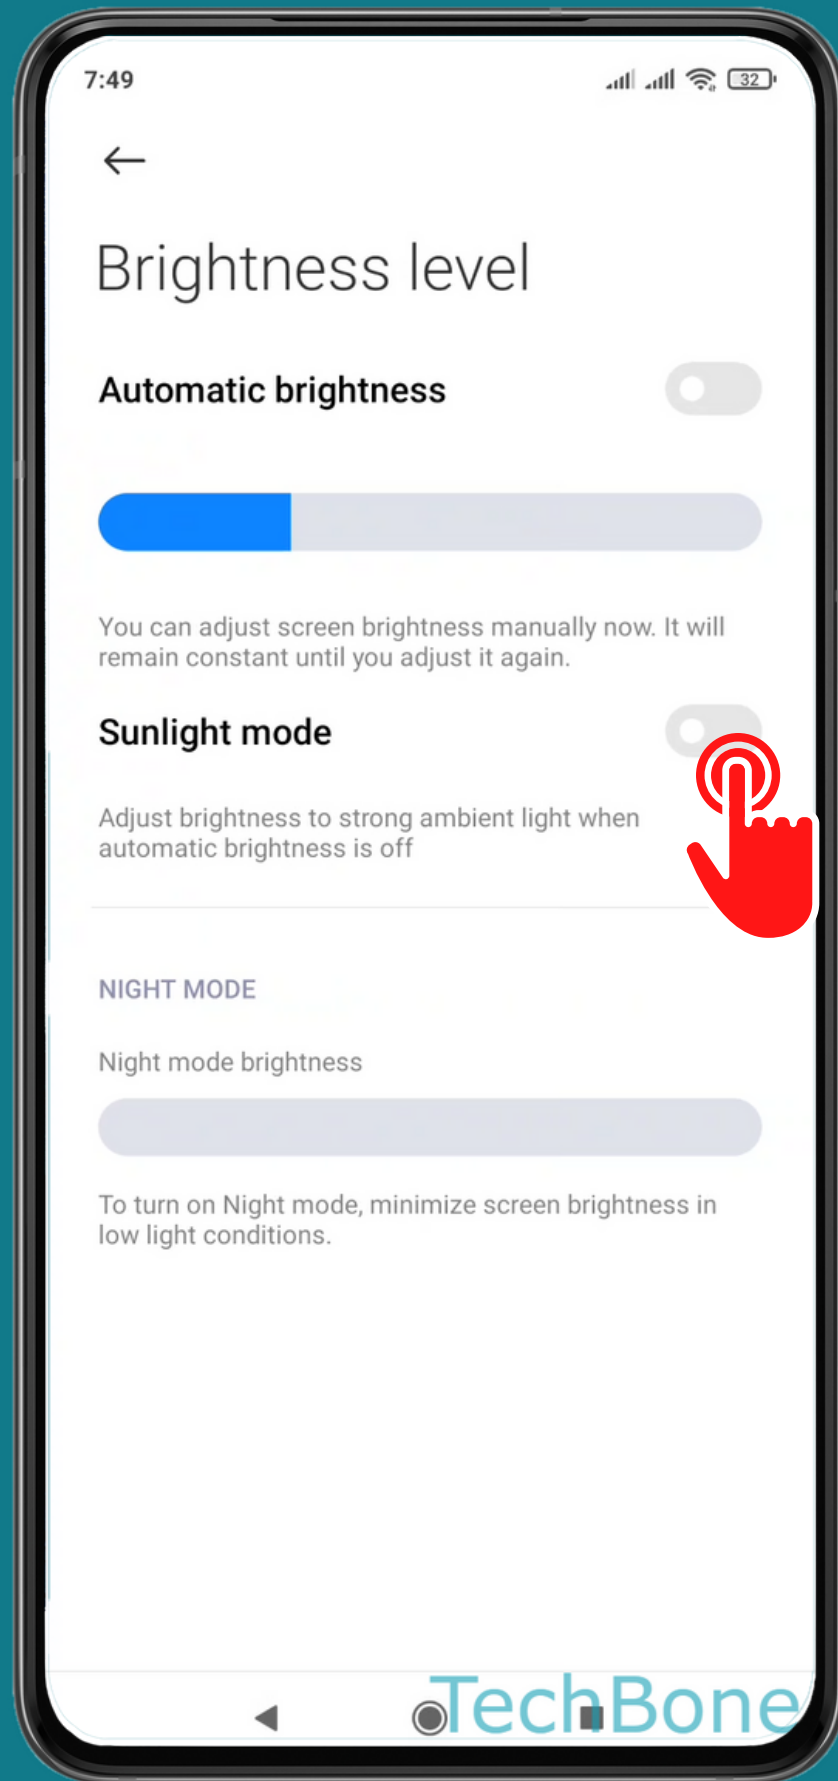

# HOW TO TURN ON/OFF SUNLIGHT MODE

Tap on **Settings**

Tap on **Display**

Tap on  
Brightness level