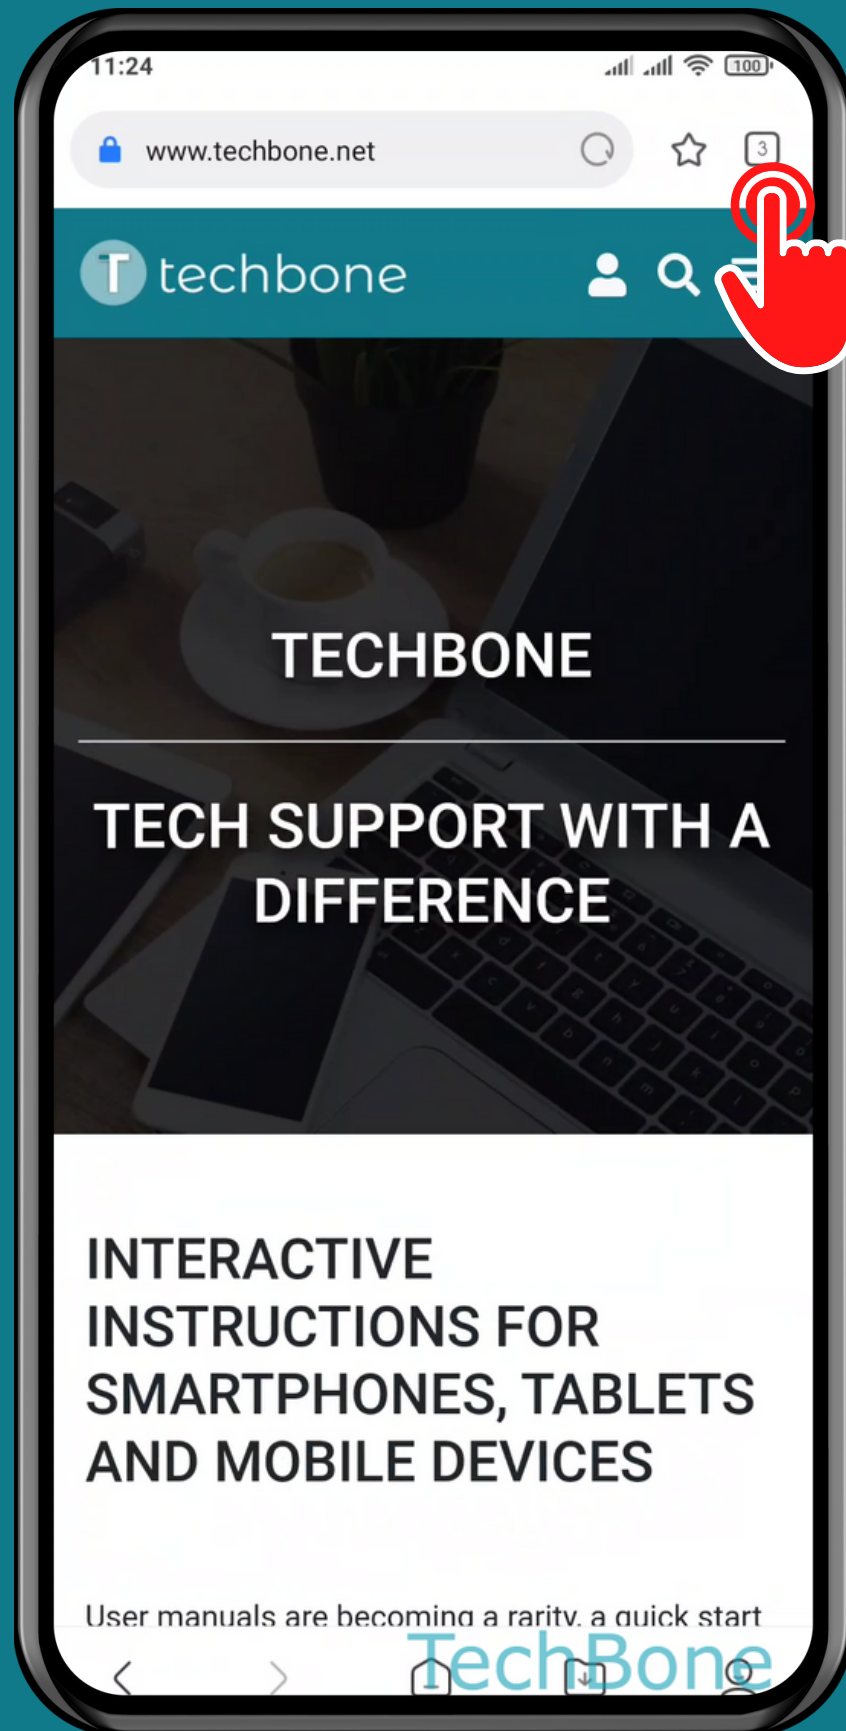

XIAOMI

Mi Browser - Android 11 - MIUI 12

HOW TO MANAGE TABS IN BROWSER

Tap on Mi Browser

Tap on Tabs

○ - Add Tabs

○ - Swipe to browse Tabs

○ - Close all Tabs