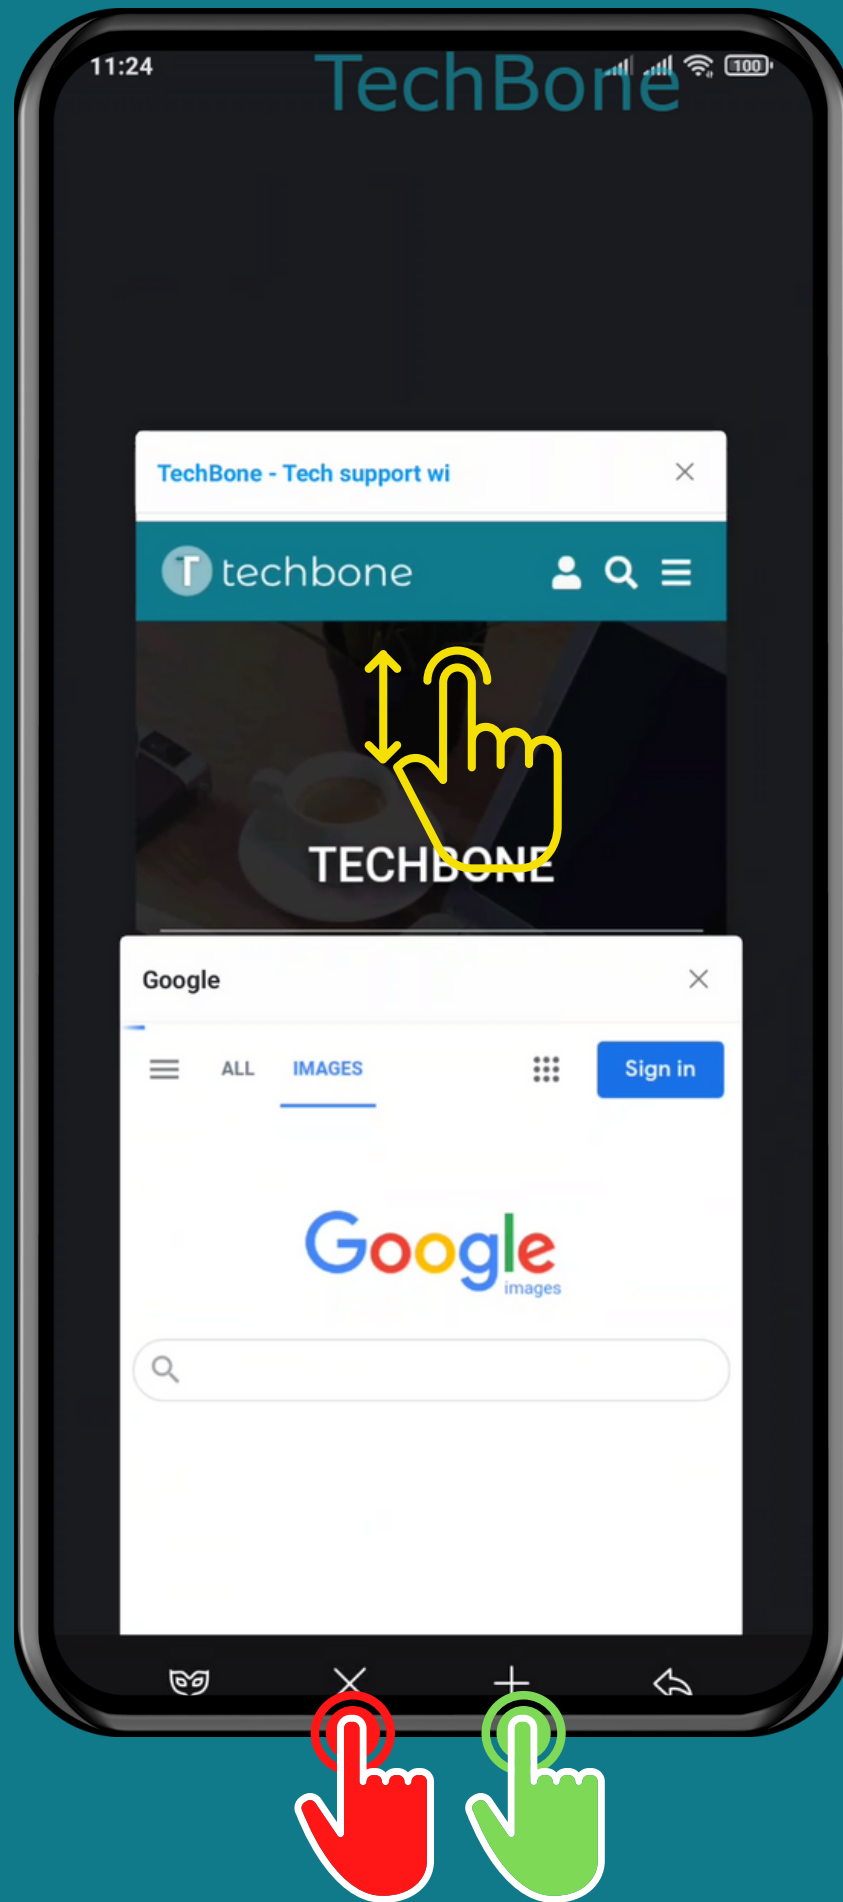

XIAOMI

Mi Browser - Android 11 - MIUI 12

HOW TO MANAGE TABS IN BROWSER

Tap on Mi Browser

Tap on Tabs

○ - Add Tabs

○ - Swipe to browse Tabs

○ - Close all Tabs