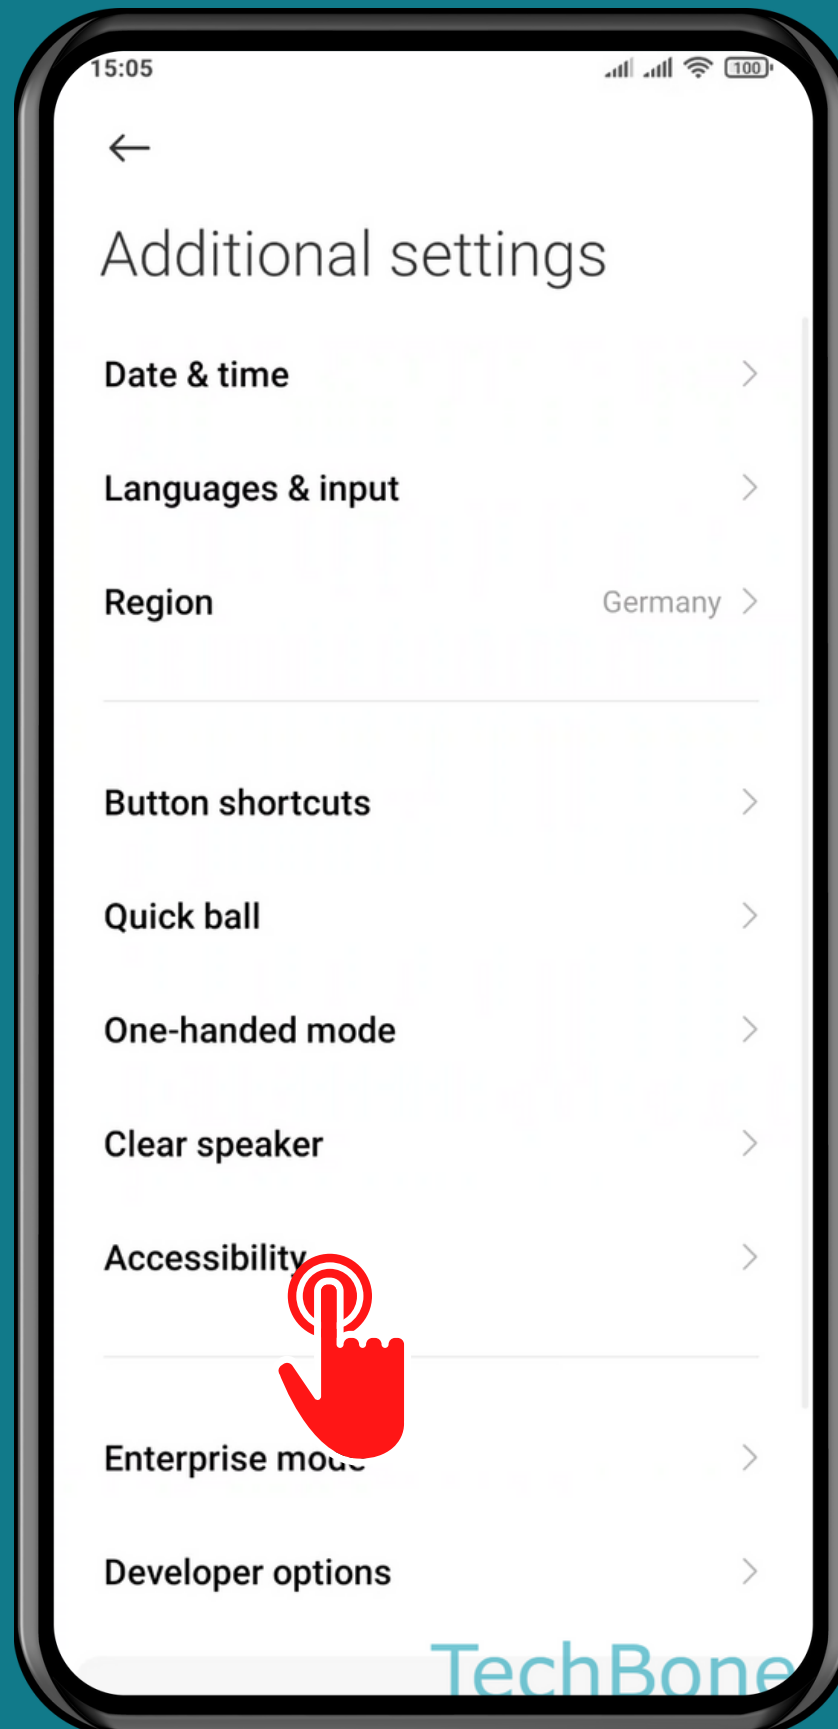

Tap on Accessibility