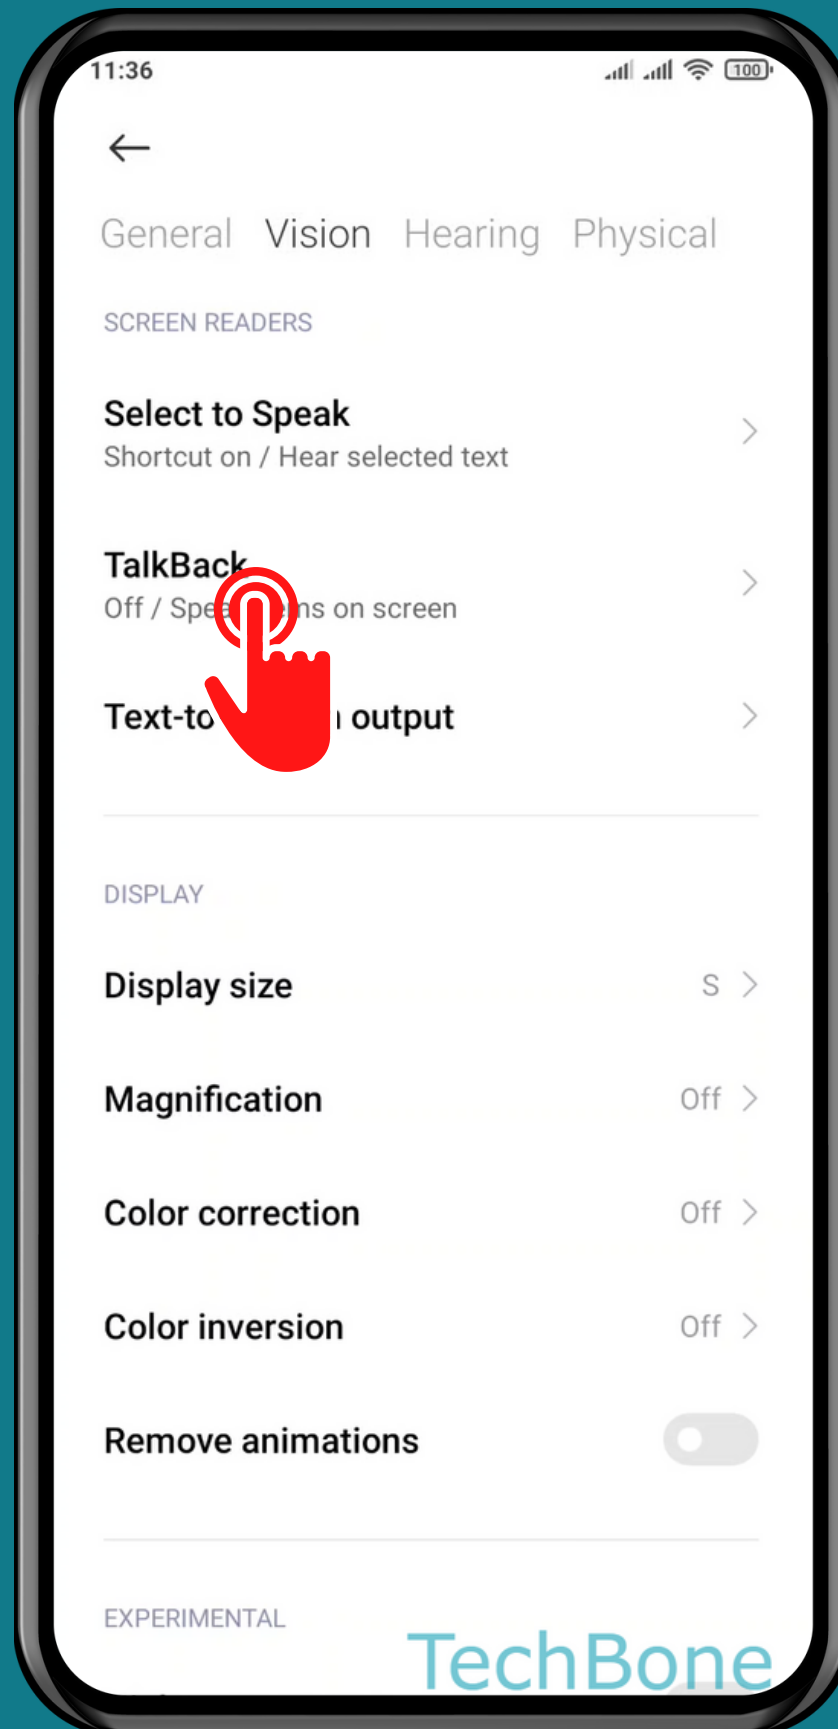

# HOW TO CHANGE TALKBACK CONTROLS

Tap on **Settings**

# Tap on Additional settings

# Tap on Accessibility

# Tap on Vision

Tap on  
TalkBack