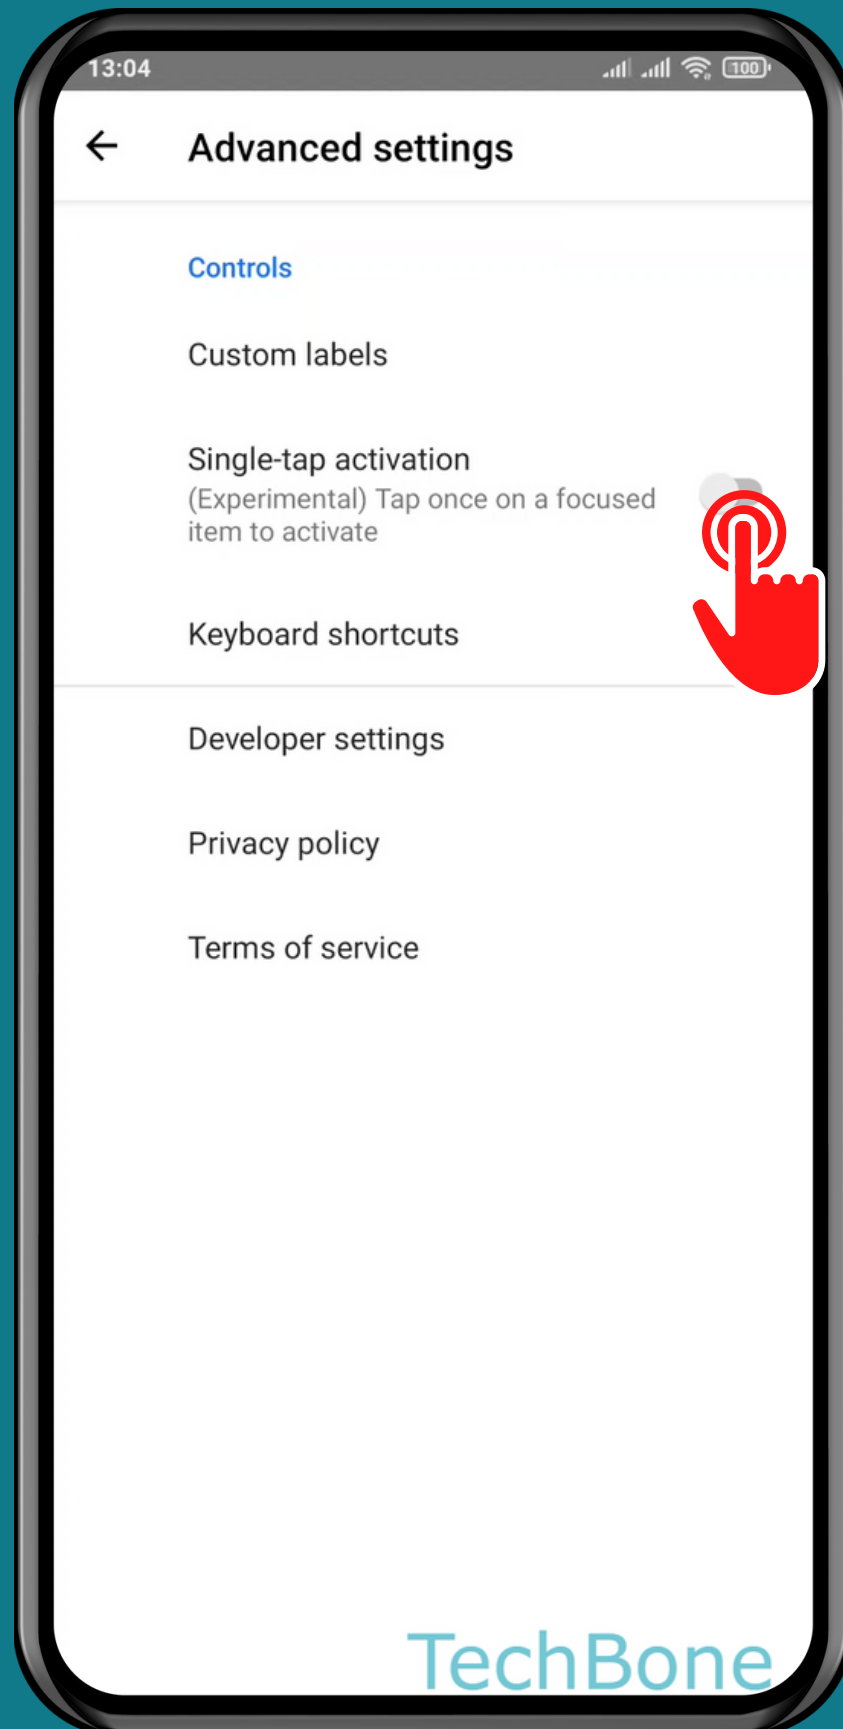

Set Custom labels /
Keyboard shortcuts
or turn on/off Single-
tap activation