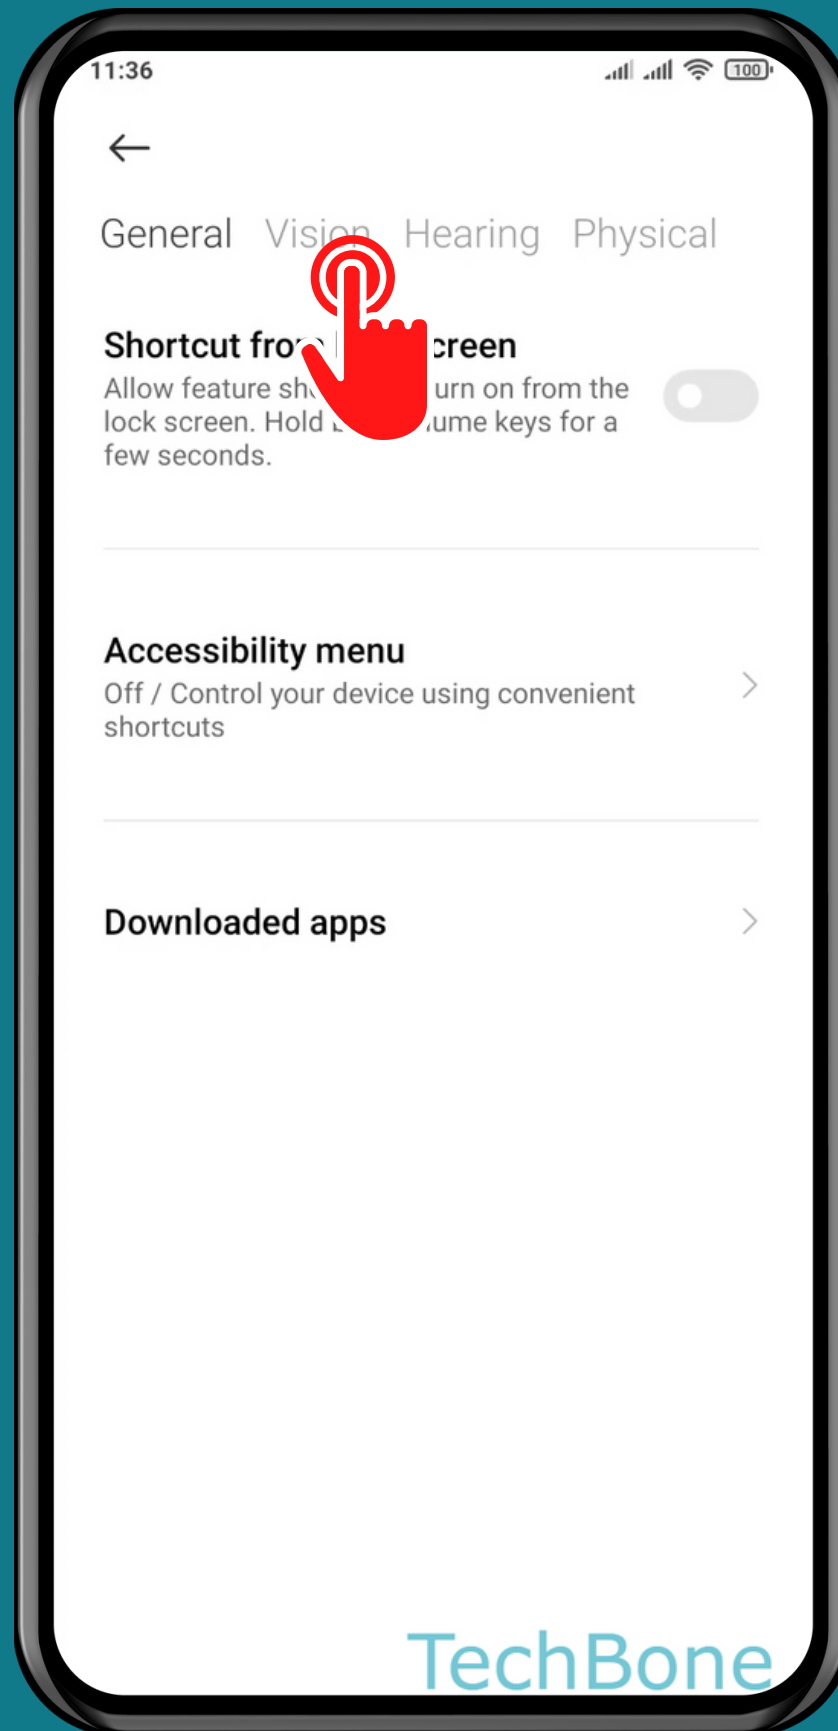

# HOW TO CHANGE TALKBACK CONTROLS

Tap on **Settings**

# Tap on Additional settings

# Tap on Accessibility