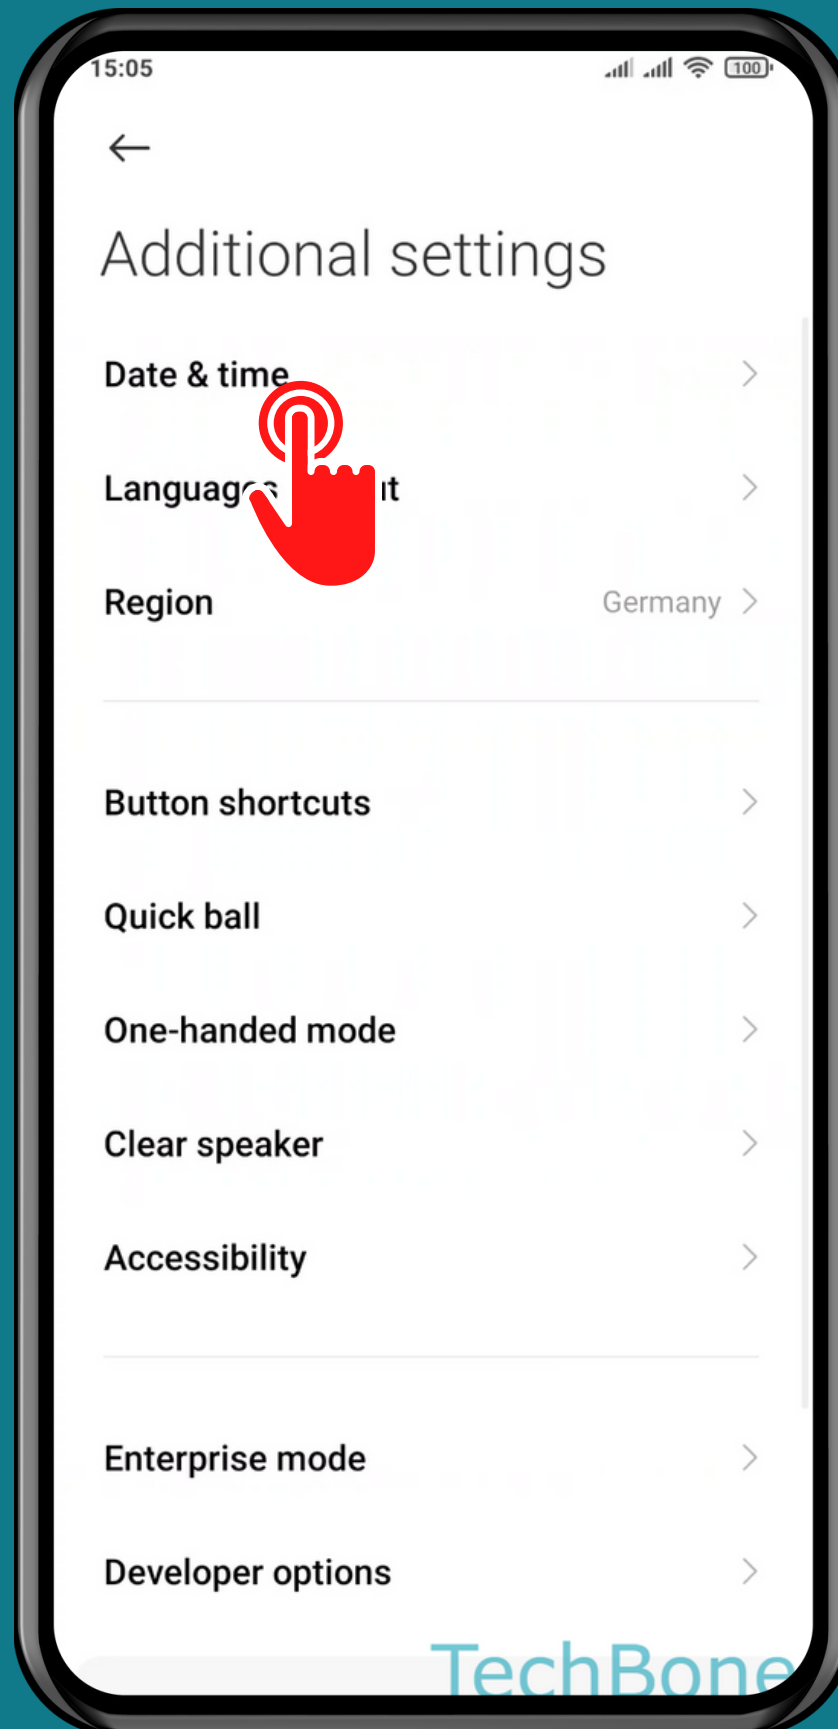

XIAOMI

Android 11 - MIUI 12

HOW TO CHANGE TIME FORMAT

Tap on **Settings**

Tap on Additional settings

Tap on **Date & time**

Tap on Time format

Choose an option