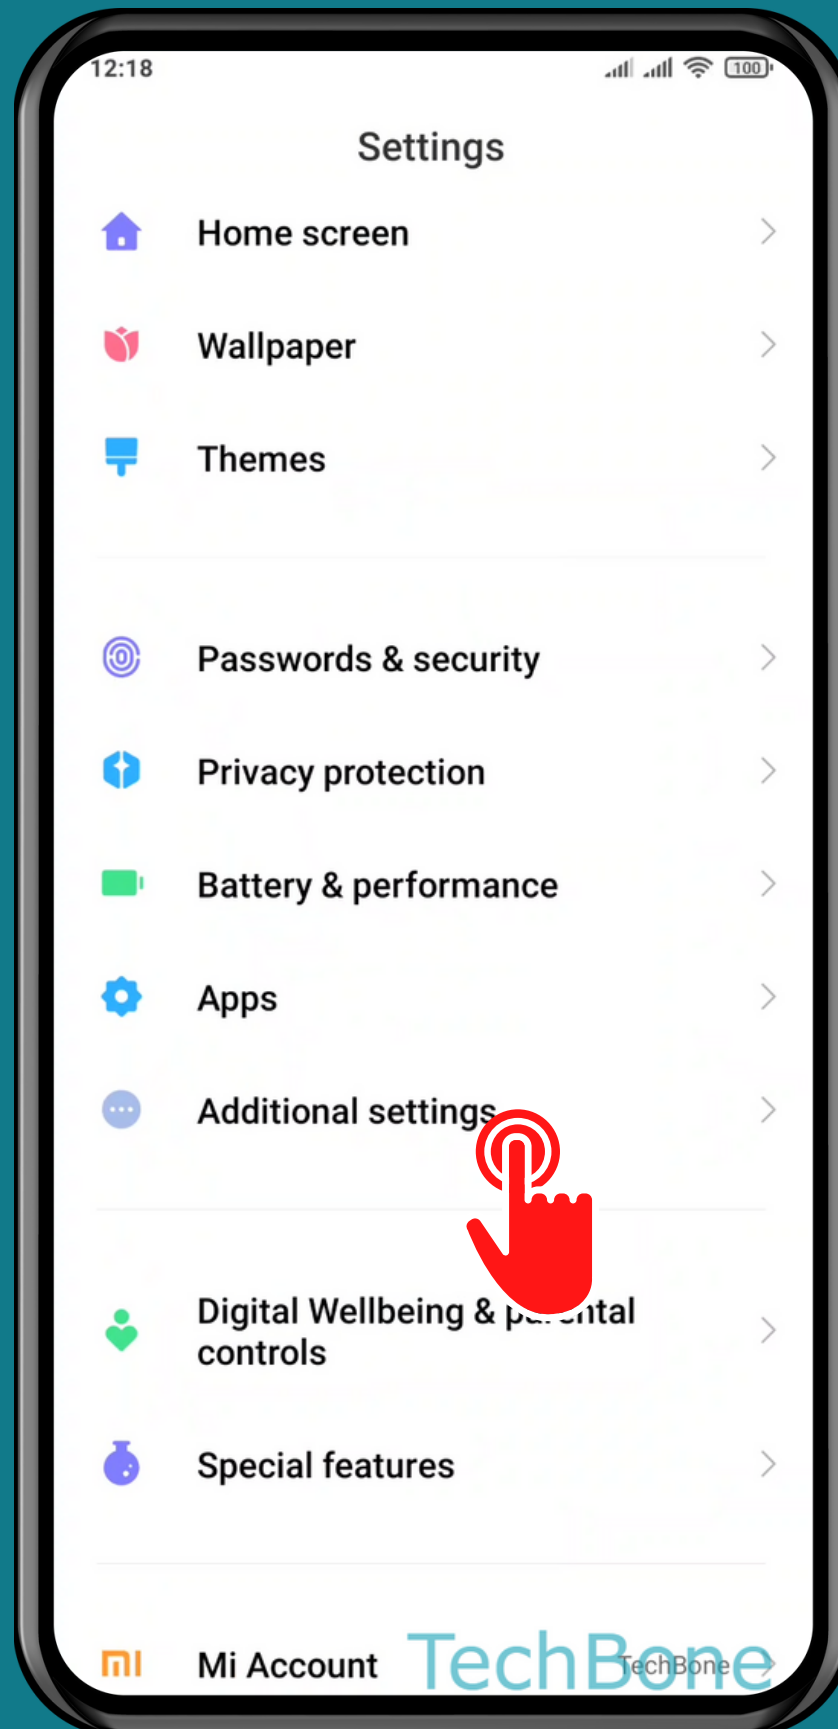

XIAOMI

Android 11 - MIUI 12

HOW TO CHANGE TIME FORMAT

Tap on **Settings**

Tap on Additional settings

Tap on **Date & time**

Tap on Time format

Choose an option