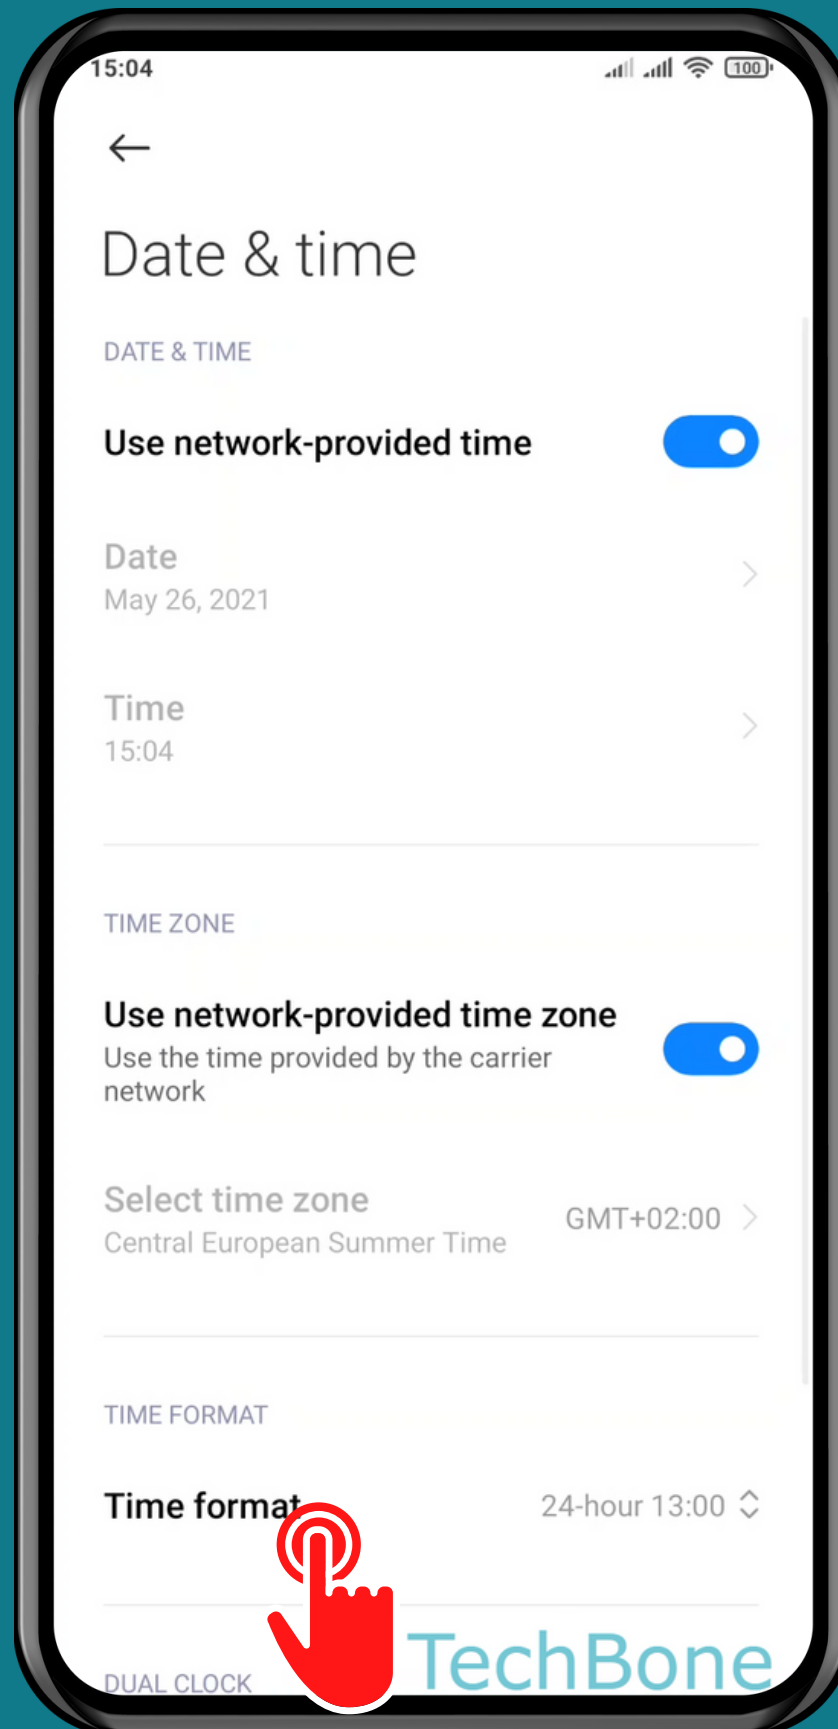

XIAOMI

Android 11 - MIUI 12

HOW TO CHANGE TIME FORMAT

Tap on **Settings**

Tap on Additional settings

Tap on **Date & time**

Tap on Time format

Choose an option