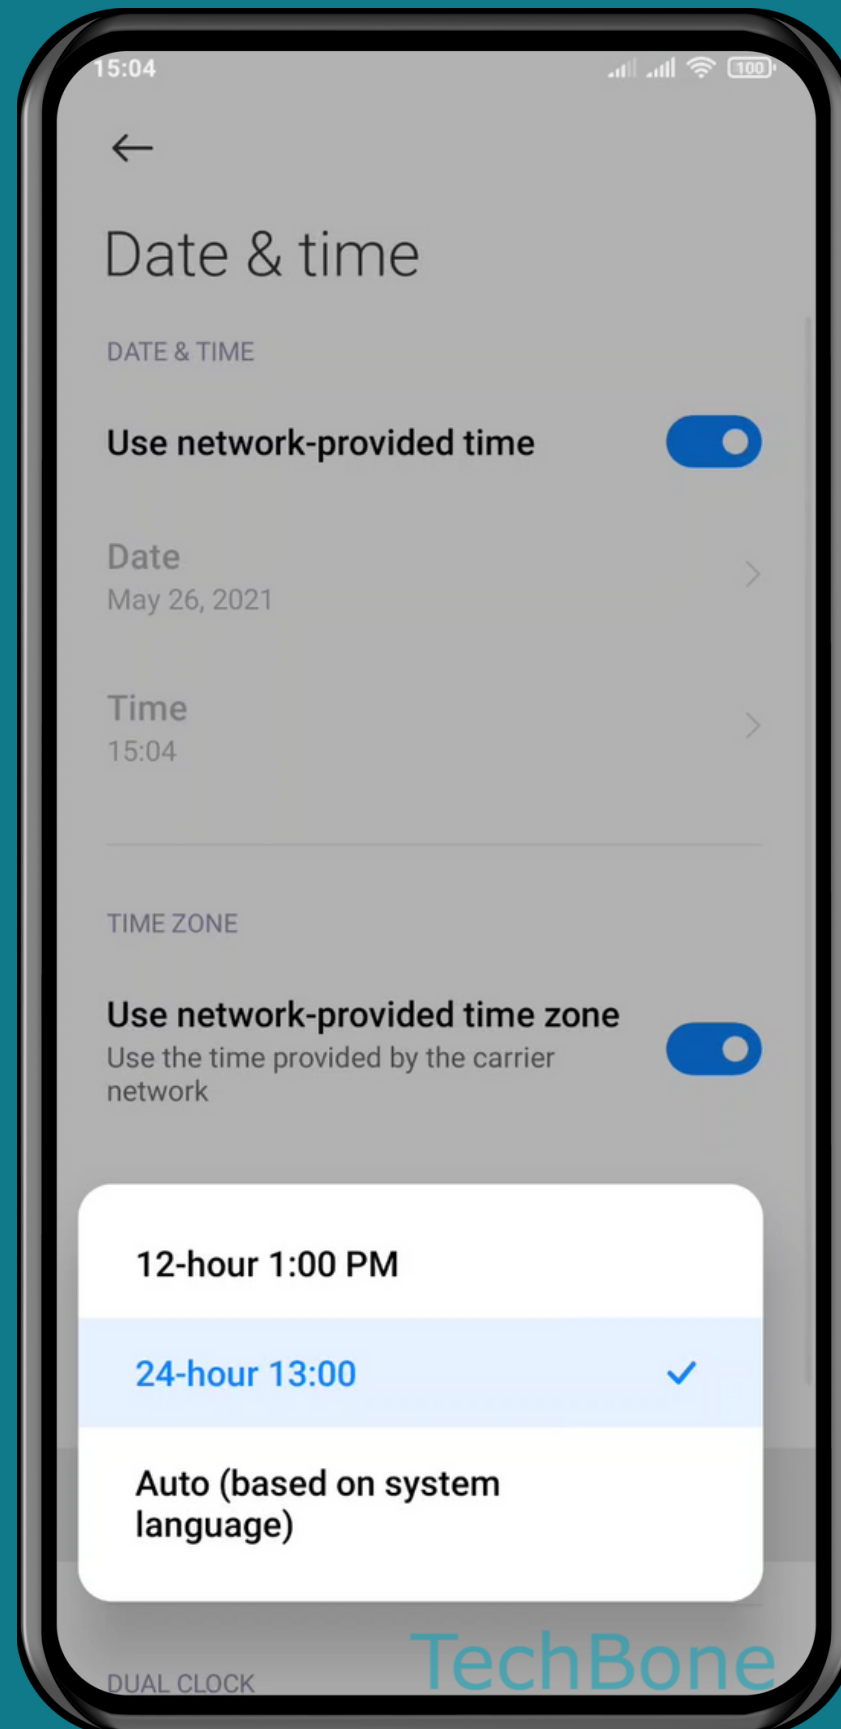

XIAOMI

Android 11 - MIUI 12

HOW TO CHANGE TIME FORMAT

Tap on **Settings**

Tap on Additional settings

Tap on **Date & time**

Tap on Time format

Choose an option