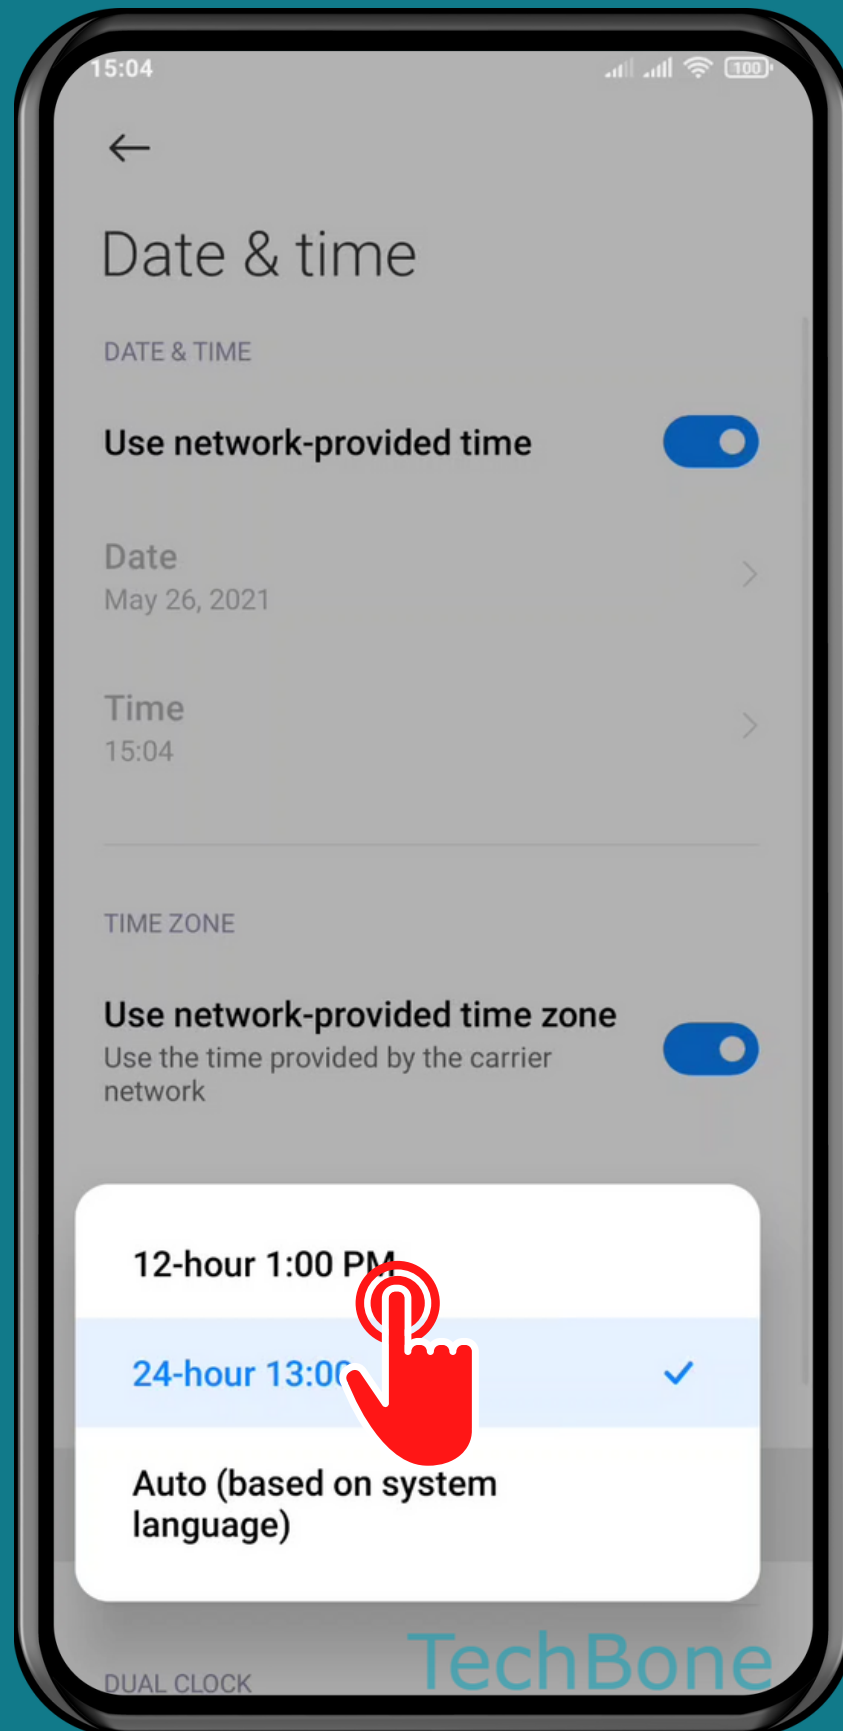

XIAOMI

Android 11 - MIUI 12

HOW TO CHANGE TIME FORMAT

Tap on **Settings**

Tap on Additional settings

Tap on **Date & time**

Tap on Time format

Choose an option