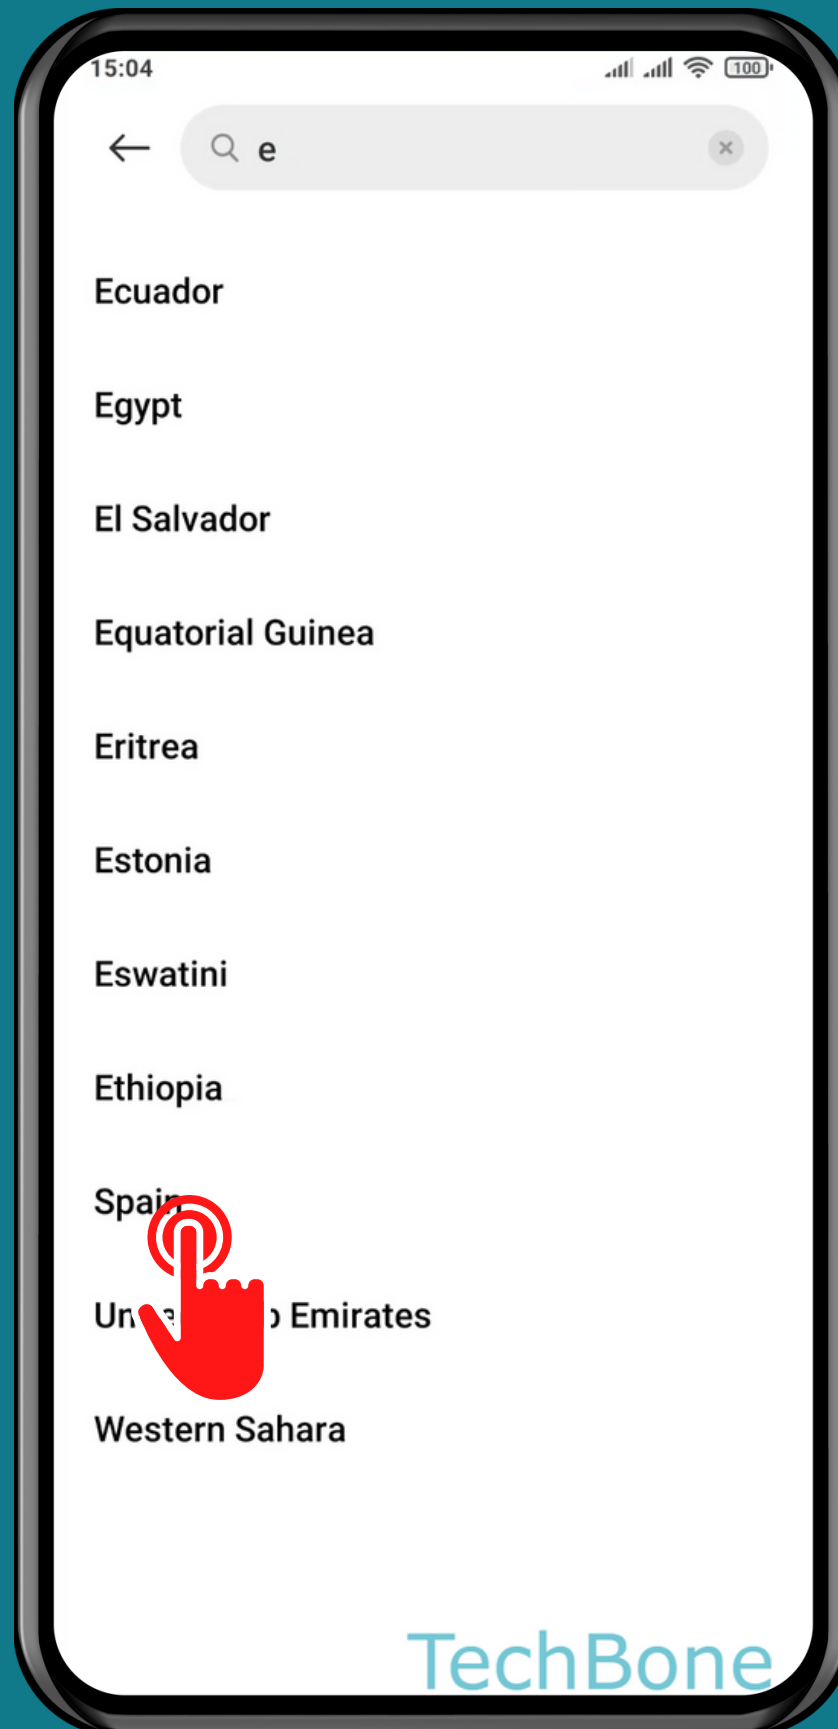

XIAOMI

Android 11 - MIUI 12

HOW TO CHANGE THE TIME ZONE

Tap on **Settings**

Tap on
Additional settings

Tap on **Date & time**

Turn Off

Use network- provided time zone

Tap on
Select time zone

Tap on **Region**

Choose the Region

Choose the Time zone

Done!