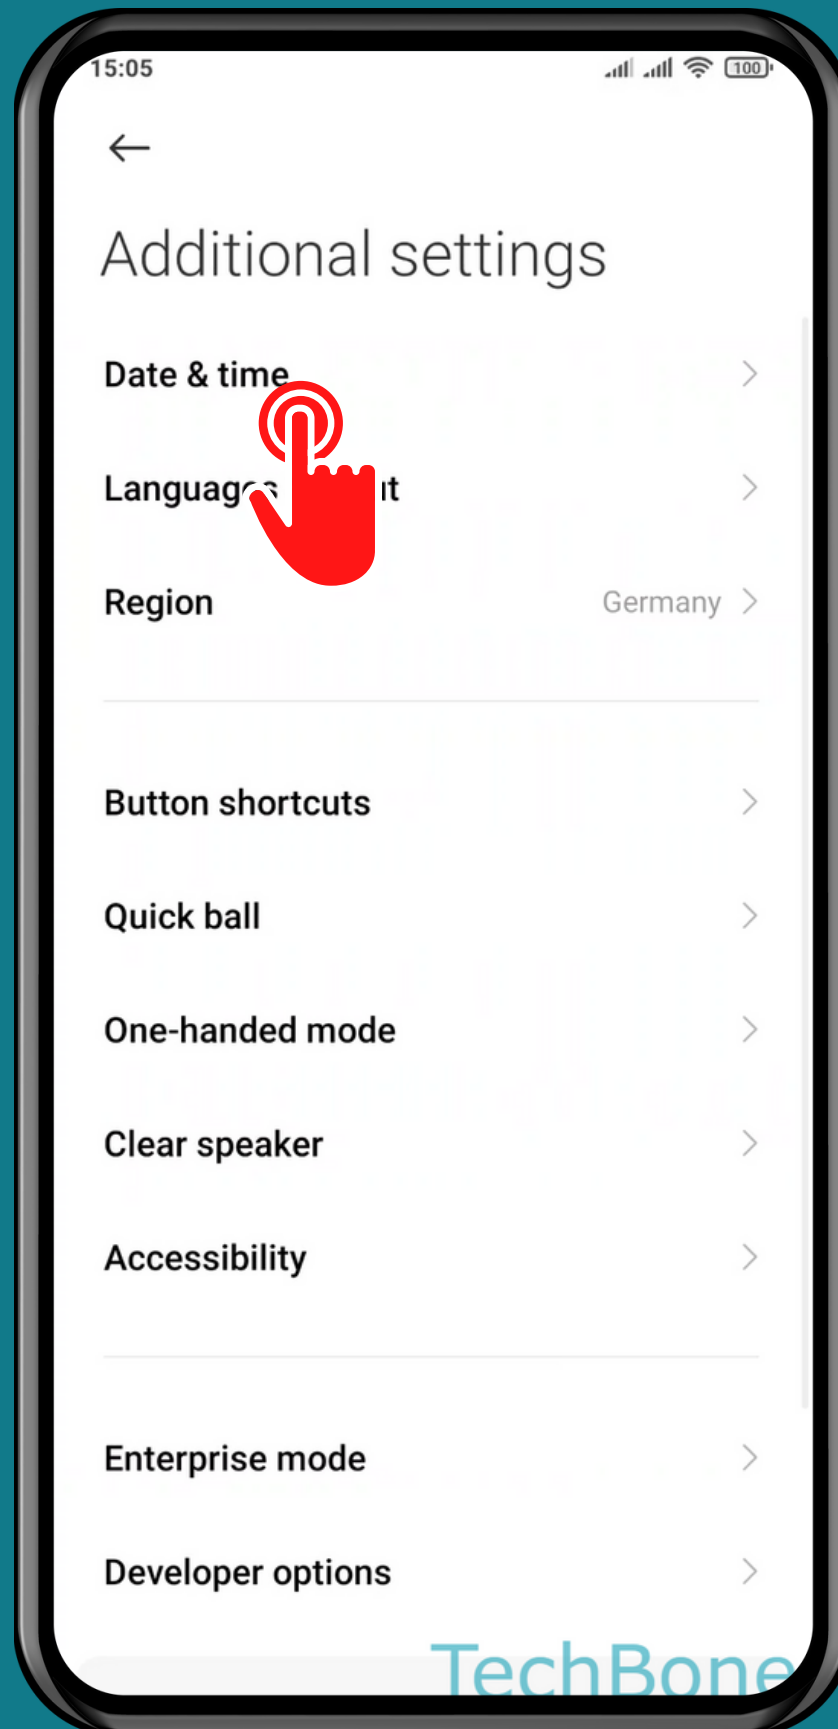

XIAOMI

Android 11 - MIUI 12

HOW TO CHANGE THE TIME ZONE

Tap on **Settings**

Tap on
Additional settings

Tap on **Date & time**

Turn Off

Use network- provided time zone

Tap on
Select time zone

Tap on **Region**

Choose the Region

Choose the Time zone

Done!