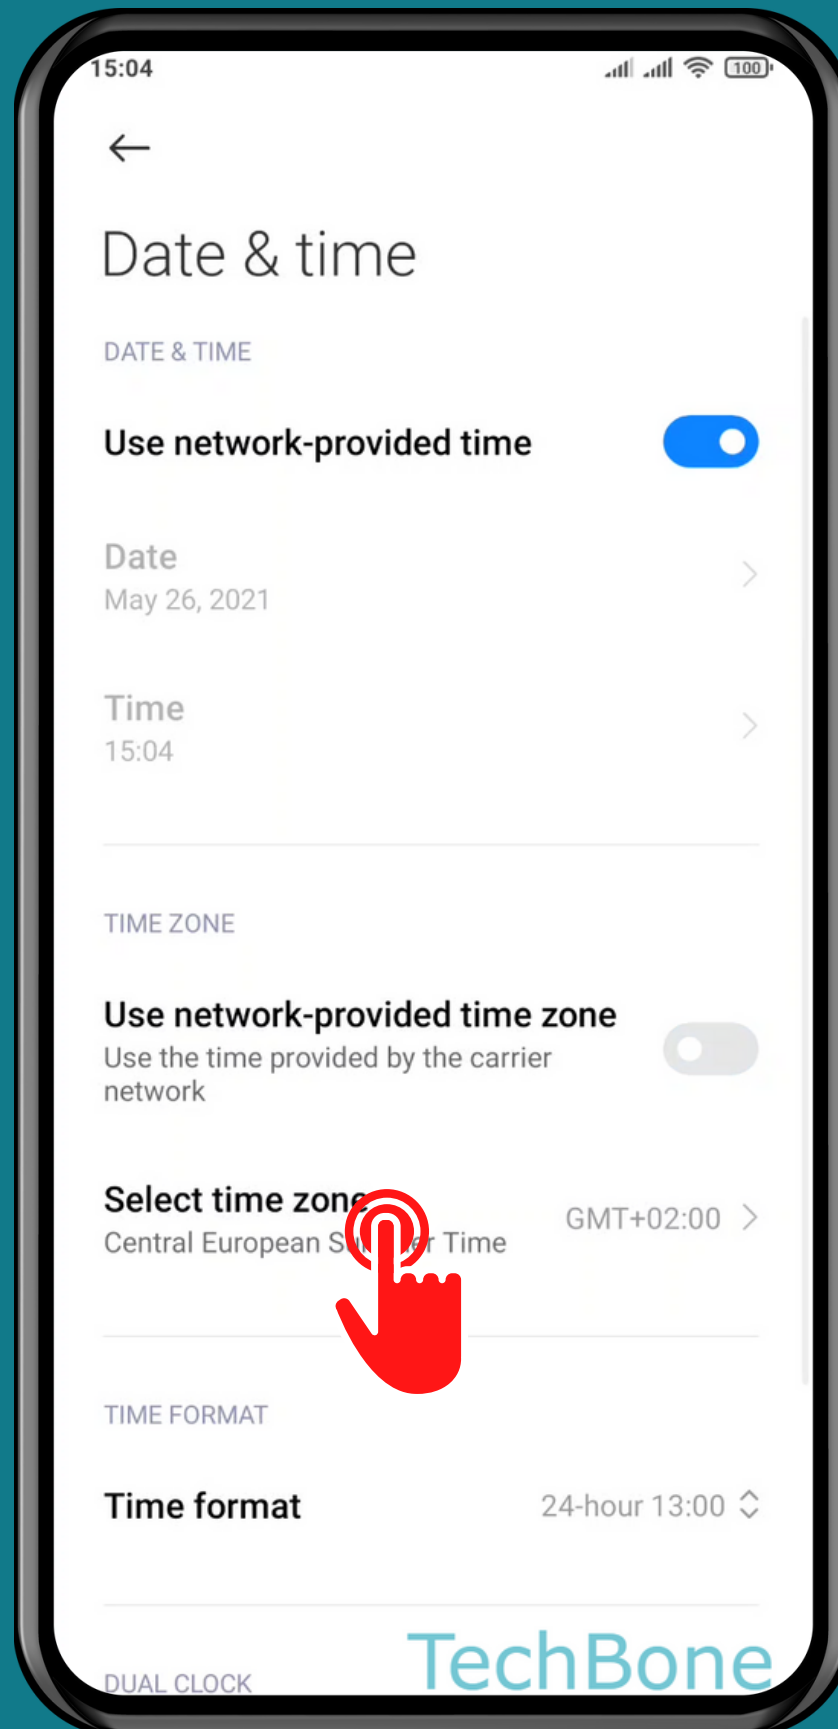

XIAOMI

Android 11 - MIUI 12

HOW TO CHANGE THE TIME ZONE

Tap on **Settings**

Tap on
Additional settings

Tap on **Date & time**

Turn Off

Use network- provided time zone

Tap on
Select time zone

Tap on **Region**

Choose the Region

Choose the Time zone

Done!