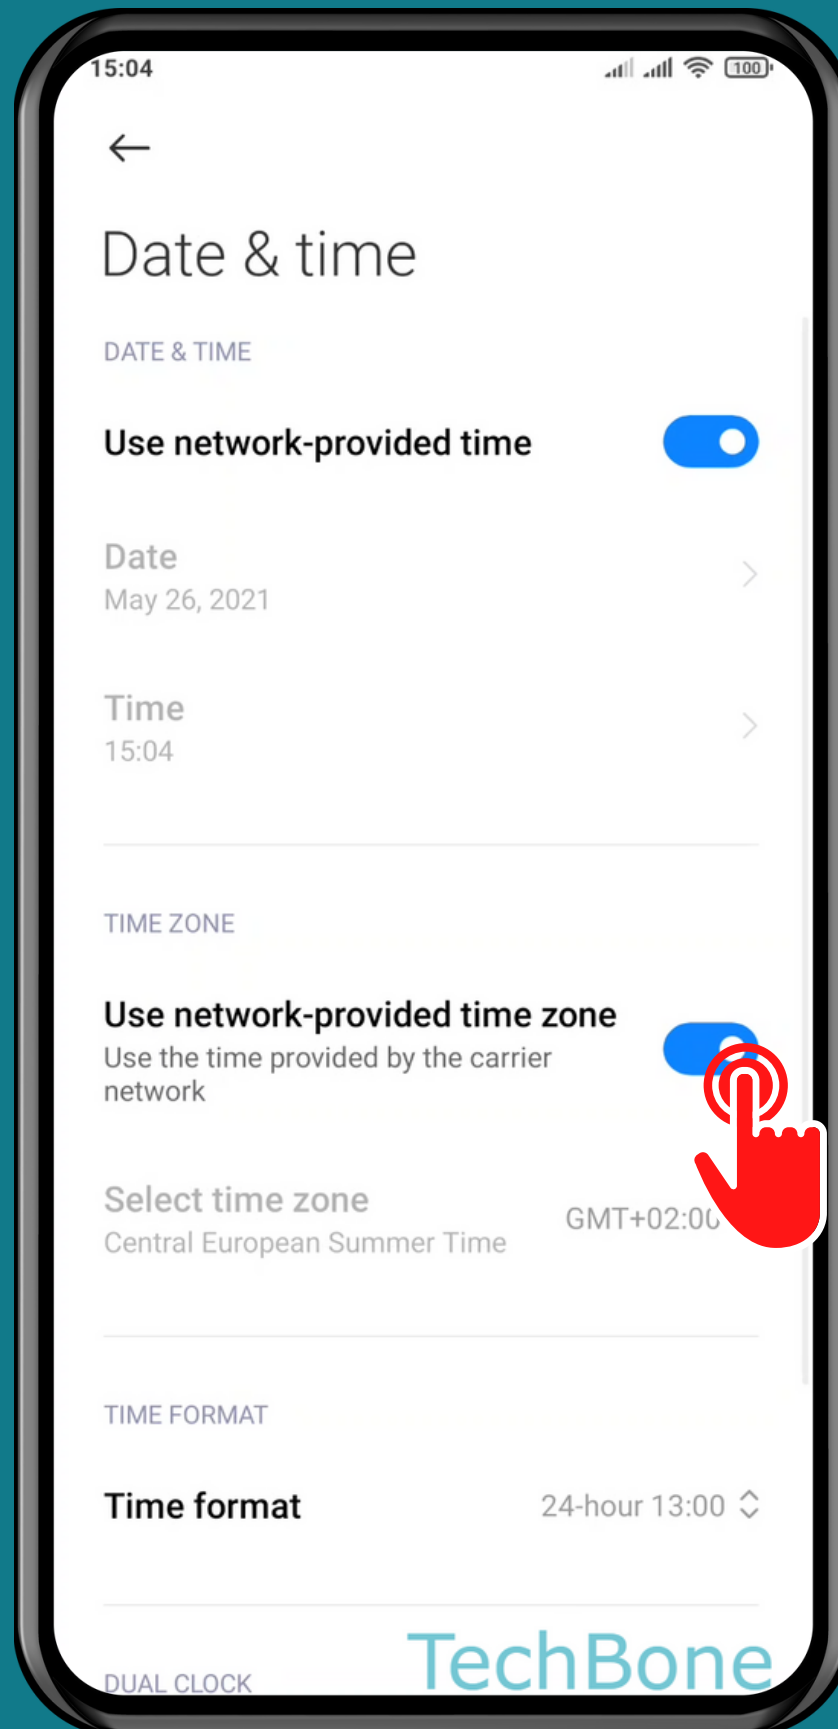

XIAOMI

Android 11 - MIUI 12

HOW TO CHANGE THE TIME ZONE

Tap on **Settings**

Tap on
Additional settings

Tap on **Date & time**

Turn Off

Use network- provided time zone

Tap on
Select time zone

Tap on **Region**

Choose the Region

Choose the Time zone

Done!