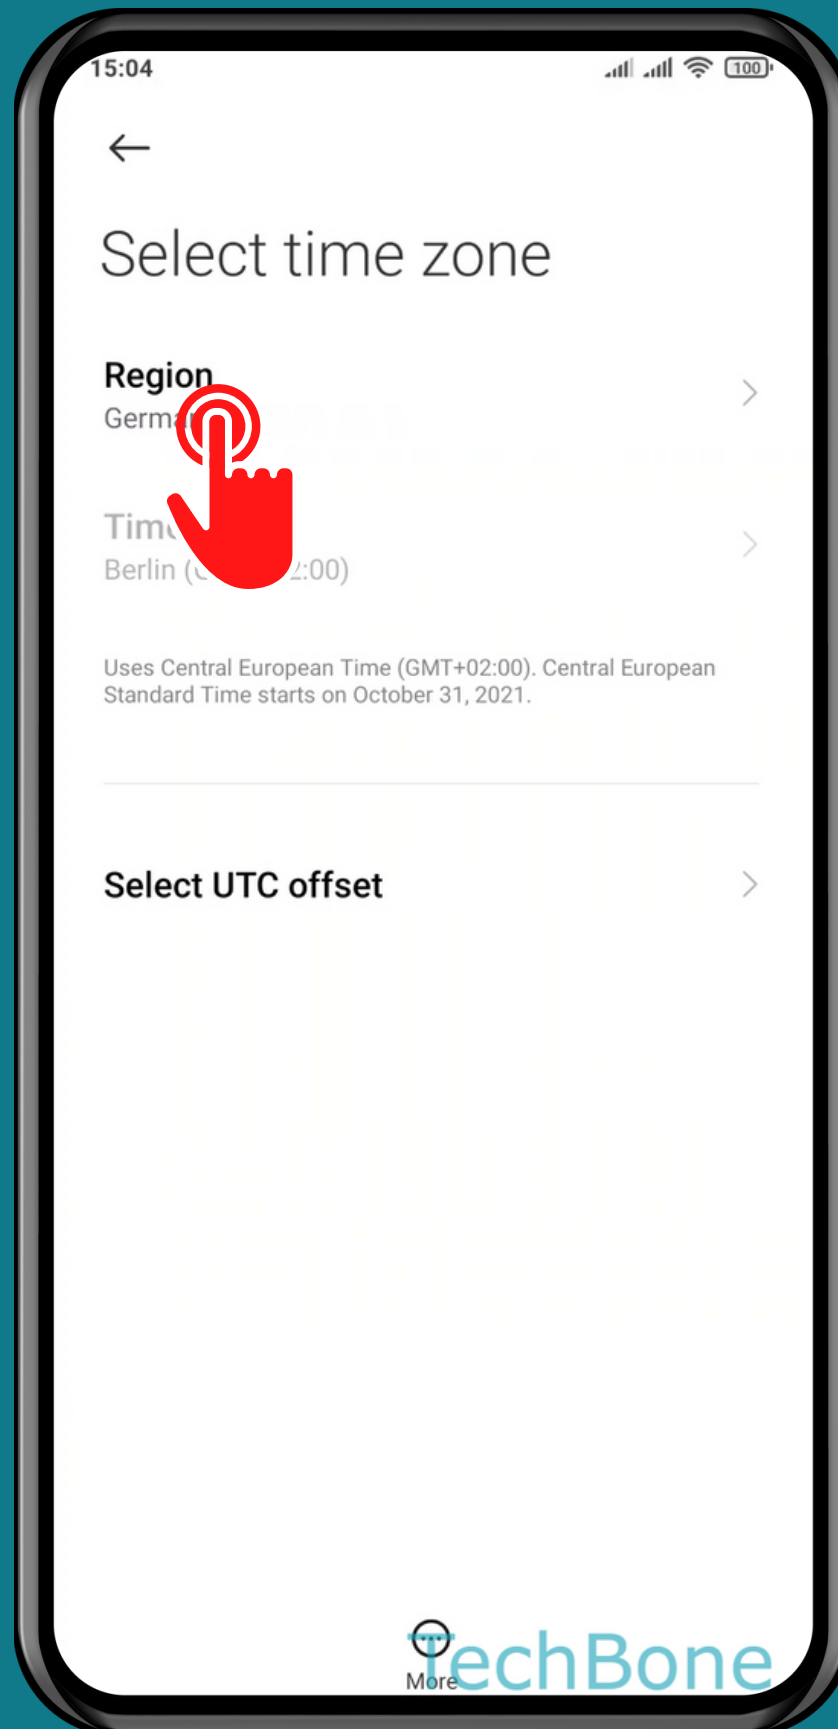

XIAOMI

Android 11 - MIUI 12

HOW TO CHANGE THE TIME ZONE

Tap on **Settings**

Tap on
Additional settings

Tap on **Date & time**

Turn Off

Use network- provided time zone

Tap on
Select time zone

Tap on **Region**

Choose the Region

Choose the Time zone

Done!