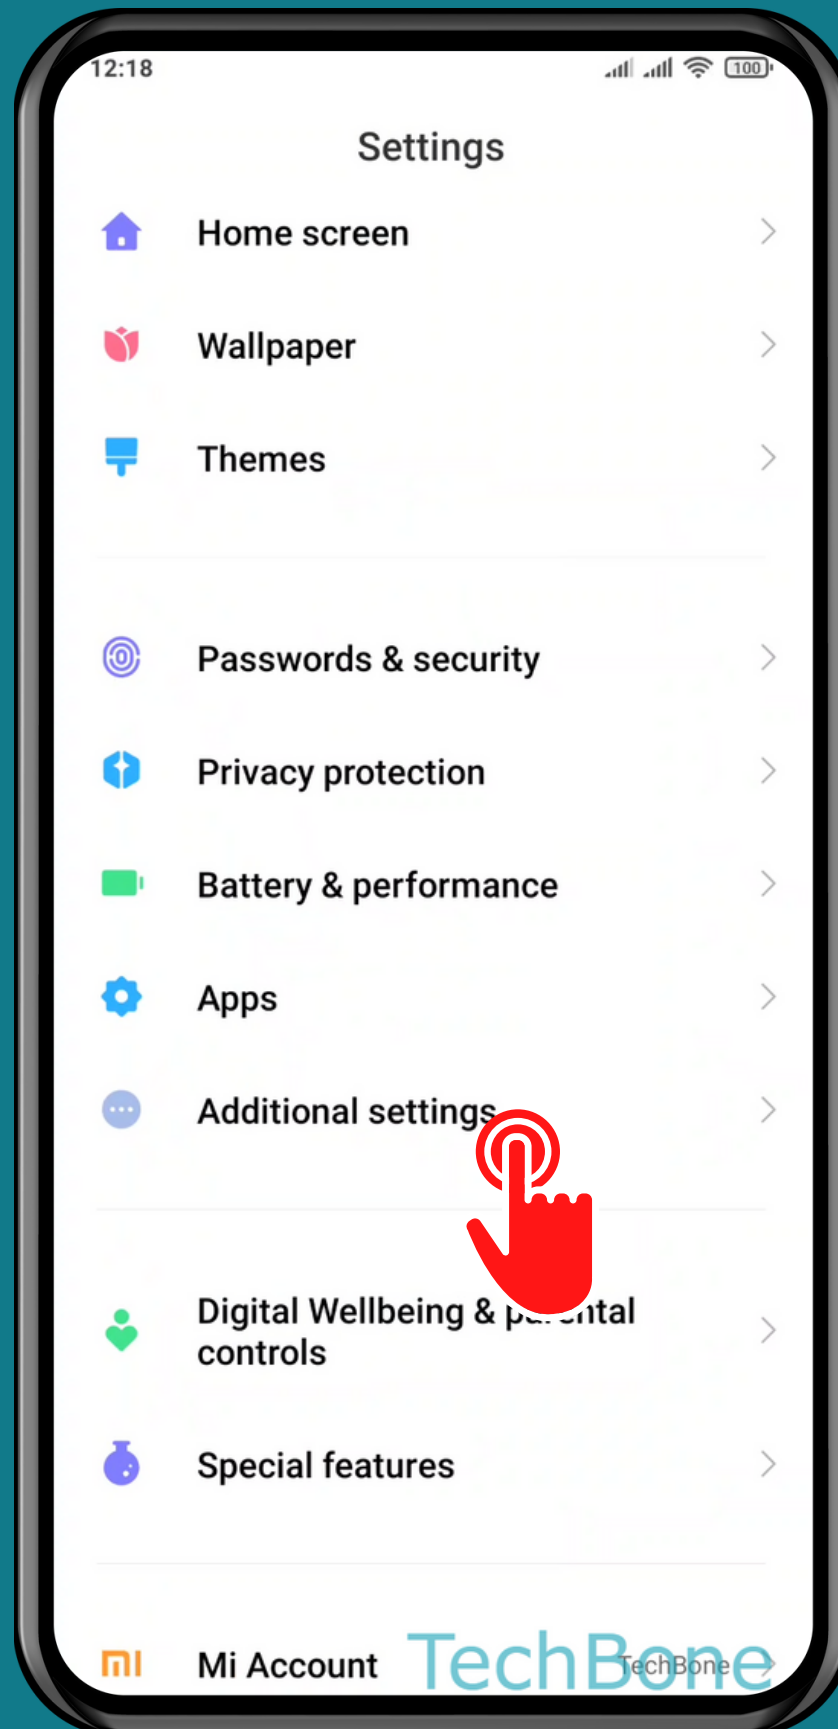

XIAOMI

Android 11 - MIUI 12

HOW TO CHANGE THE TIME ZONE

Tap on **Settings**

Tap on
Additional settings

Tap on **Date & time**

Turn Off

Use network- provided time zone

Tap on
Select time zone

Tap on **Region**

Choose the Region

Choose the Time zone

Done!